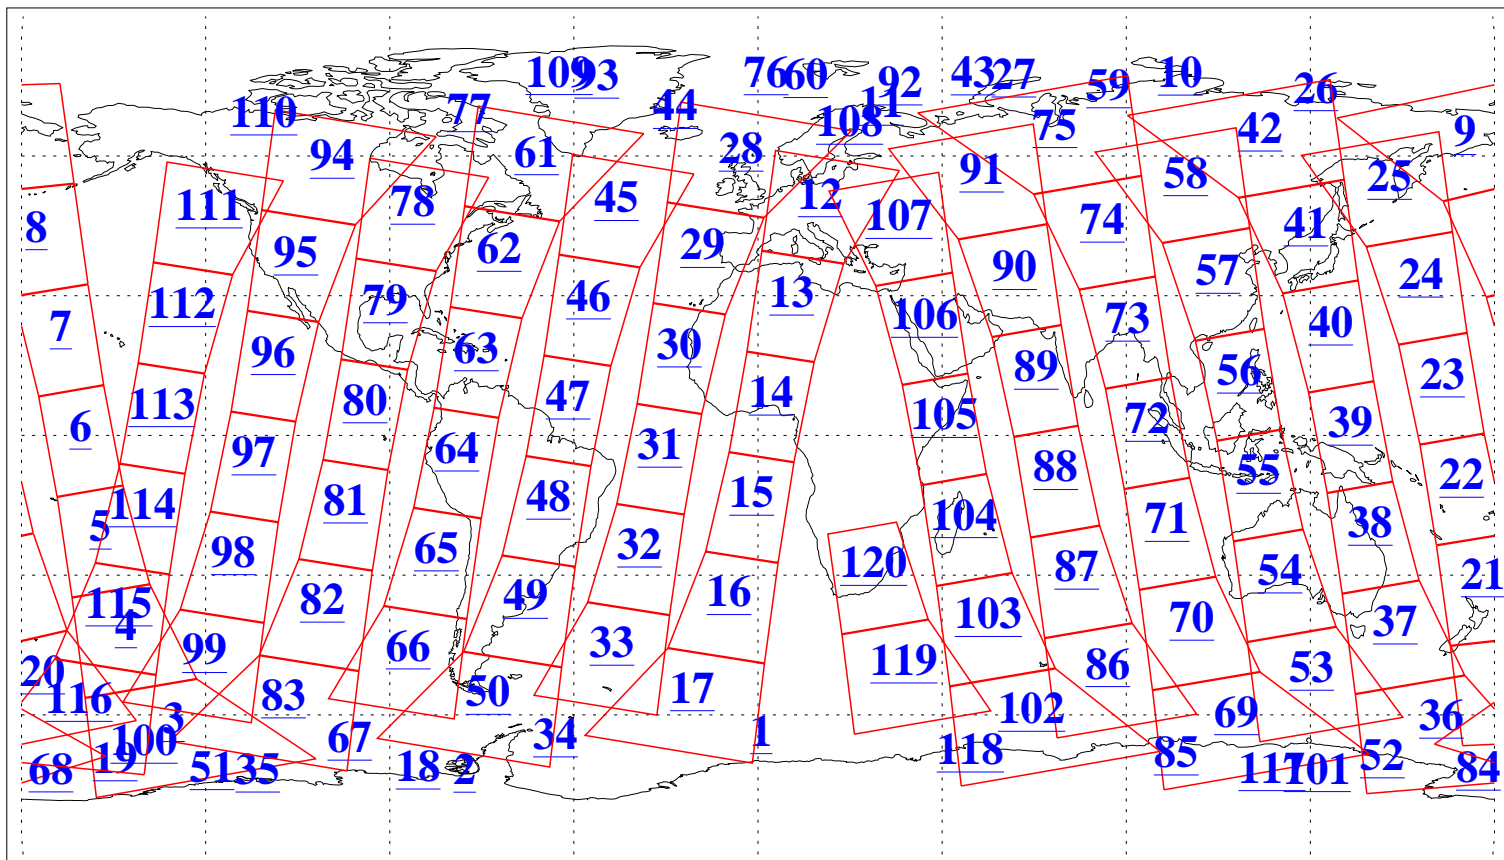

L1B Availability  
AMSU Granules: 240  
HSB Granules: 0  
AIRS Granules: 240

27 Jan 2013  
DoY 27  
Aqua Day 3921  
Granules: 1 to 120

Granules: 121 to 240

Legend: AMSU Available, HSB Available, AIRS Available

L1B Availability  
AMSU Granules: 240  
HSB Granules: 0  
AIRS Granules: 240

27 Jan 2013  
DoY 27  
Aqua Day 3921  
Ascending Granules

Descending Granules

Legend: AMSU Available, HSB Available, AIRS Available

L1B Availability  
 AMSU Granules: 240  
 HSB Granules: 0  
 AIRS Granules: 240

27 Jan 2013  
 DoY 27  
 Aqua Day 3921

Northern Hemisphere Granules

Southern Hemisphere Granules

Legend: AMSU Available, HSB Available, AIRS Available