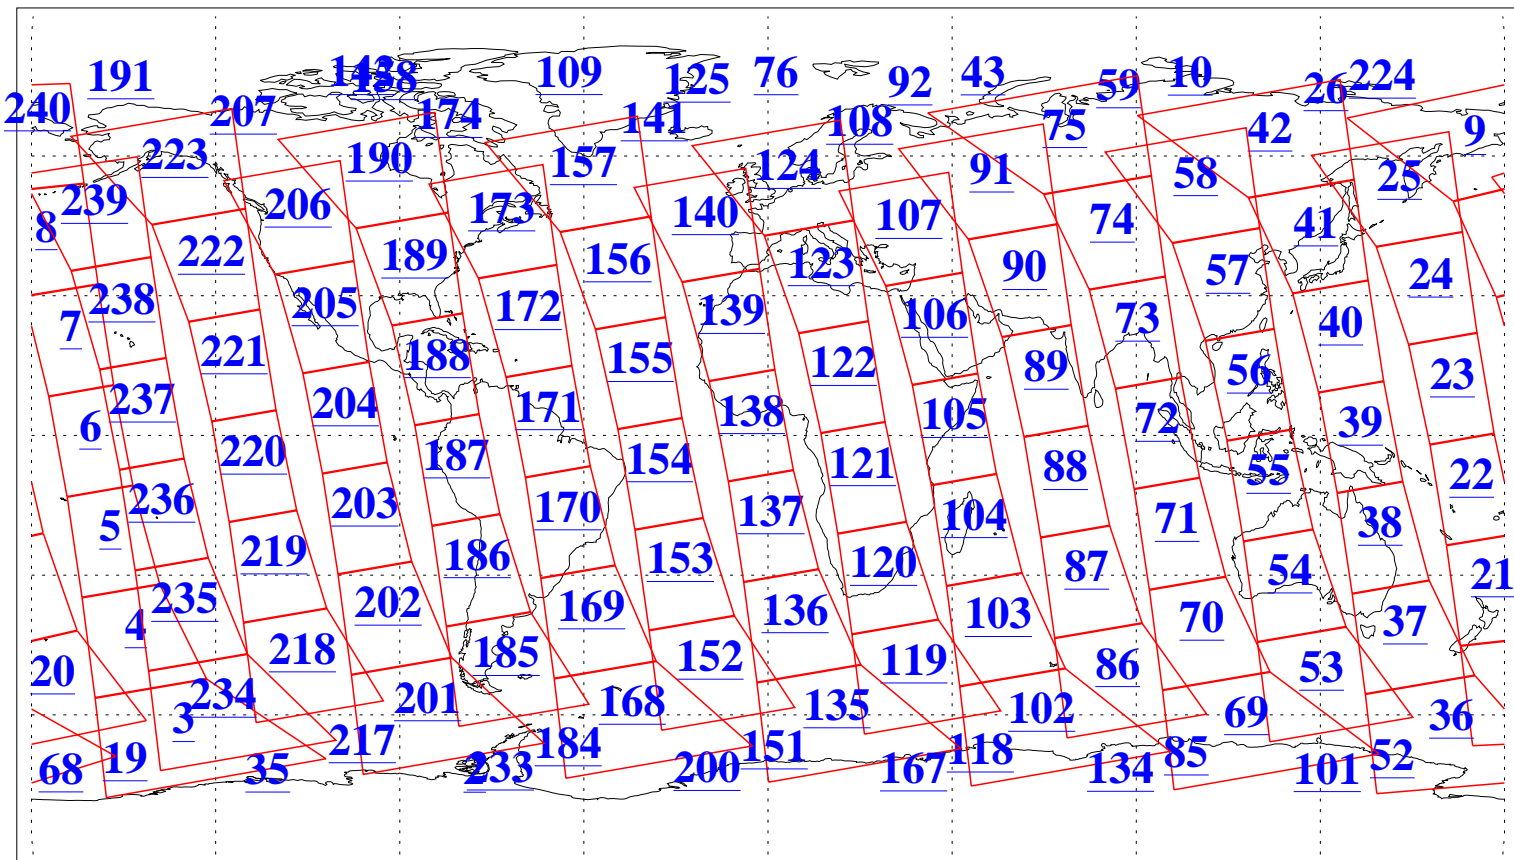

L1B Availability  
AMSU Granules: 240  
HSB Granules: 0  
AIRS Granules: 240

27 Jan 2013  
DoY 27  
Aqua Day 3921  
Granules: 1 to 120

Granules: 121 to 240

Legend: AMSU Available, HSB Available, AIRS Available

L1B Availability  
AMSU Granules: 240  
HSB Granules: 0  
AIRS Granules: 240

27 Jan 2013  
DoY 27  
Aqua Day 3921  
Ascending Granules

Descending Granules

Legend: AMSU Available, HSB Available, AIRS Available

L1B Availability  
 AMSU Granules: 240  
 HSB Granules: 0  
 AIRS Granules: 240

27 Jan 2013  
 DoY 27  
 Aqua Day 3921

Northern Hemisphere Granules

Southern Hemisphere Granules

Legend: AMSU Available, HSB Available, AIRS Available