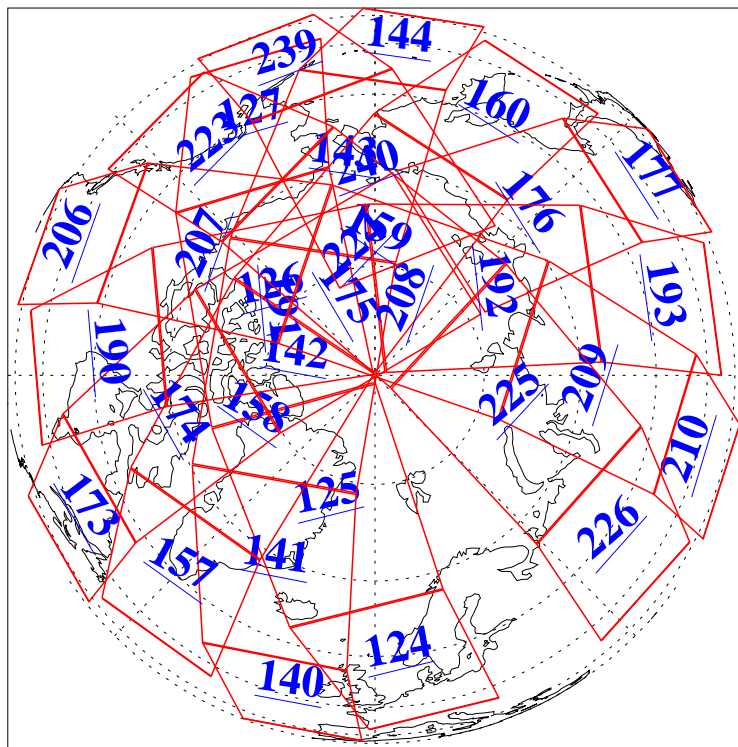

L1B Availability  
AMSU Granules: 240  
HSB Granules: 0  
AIRS Granules: 240

27 Jan 2013  
DoY 27  
Aqua Day 3921  
Granules: 1 to 120

Granules: 121 to 240

Legend: AMSU Available, HSB Available, AIRS Available

L1B Availability  
AMSU Granules: 240  
HSB Granules: 0  
AIRS Granules: 240

27 Jan 2013  
DoY 27  
Aqua Day 3921  
Ascending Granules

Descending Granules

Legend: AMSU Available, HSB Available, AIRS Available

L1B Availability  
 AMSU Granules: 240  
 HSB Granules: 0  
 AIRS Granules: 240

27 Jan 2013  
 DoY 27  
 Aqua Day 3921

Northern Hemisphere Granules

Southern Hemisphere Granules

Legend: AMSU Available, HSB Available, AIRS Available