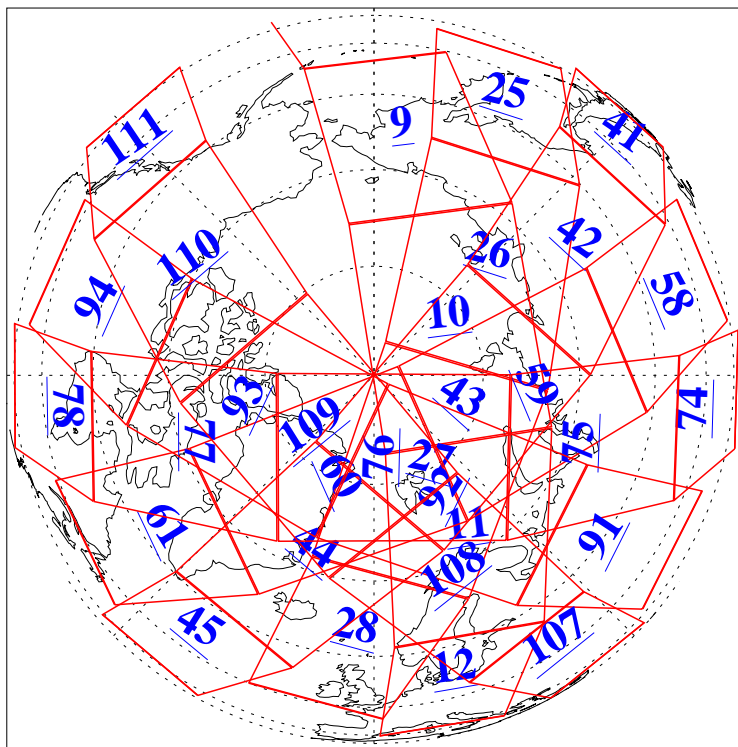

L1B Availability  
AMSU Granules: 240  
HSB Granules: 0  
AIRS Granules: 240

27 Jan 2013  
DoY 27  
Aqua Day 3921  
Granules: 1 to 120

Granules: 121 to 240

Legend: AMSU Available, HSB Available, AIRS Available

L1B Availability  
AMSU Granules: 240  
HSB Granules: 0  
AIRS Granules: 240

27 Jan 2013  
DoY 27  
Aqua Day 3921  
Ascending Granules

Descending Granules

Legend: AMSU Available, HSB Available, AIRS Available

L1B Availability  
 AMSU Granules: 240  
 HSB Granules: 0  
 AIRS Granules: 240

27 Jan 2013  
 DoY 27  
 Aqua Day 3921

Northern Hemisphere Granules

Southern Hemisphere Granules

Legend: AMSU Available, HSB Available, AIRS Available