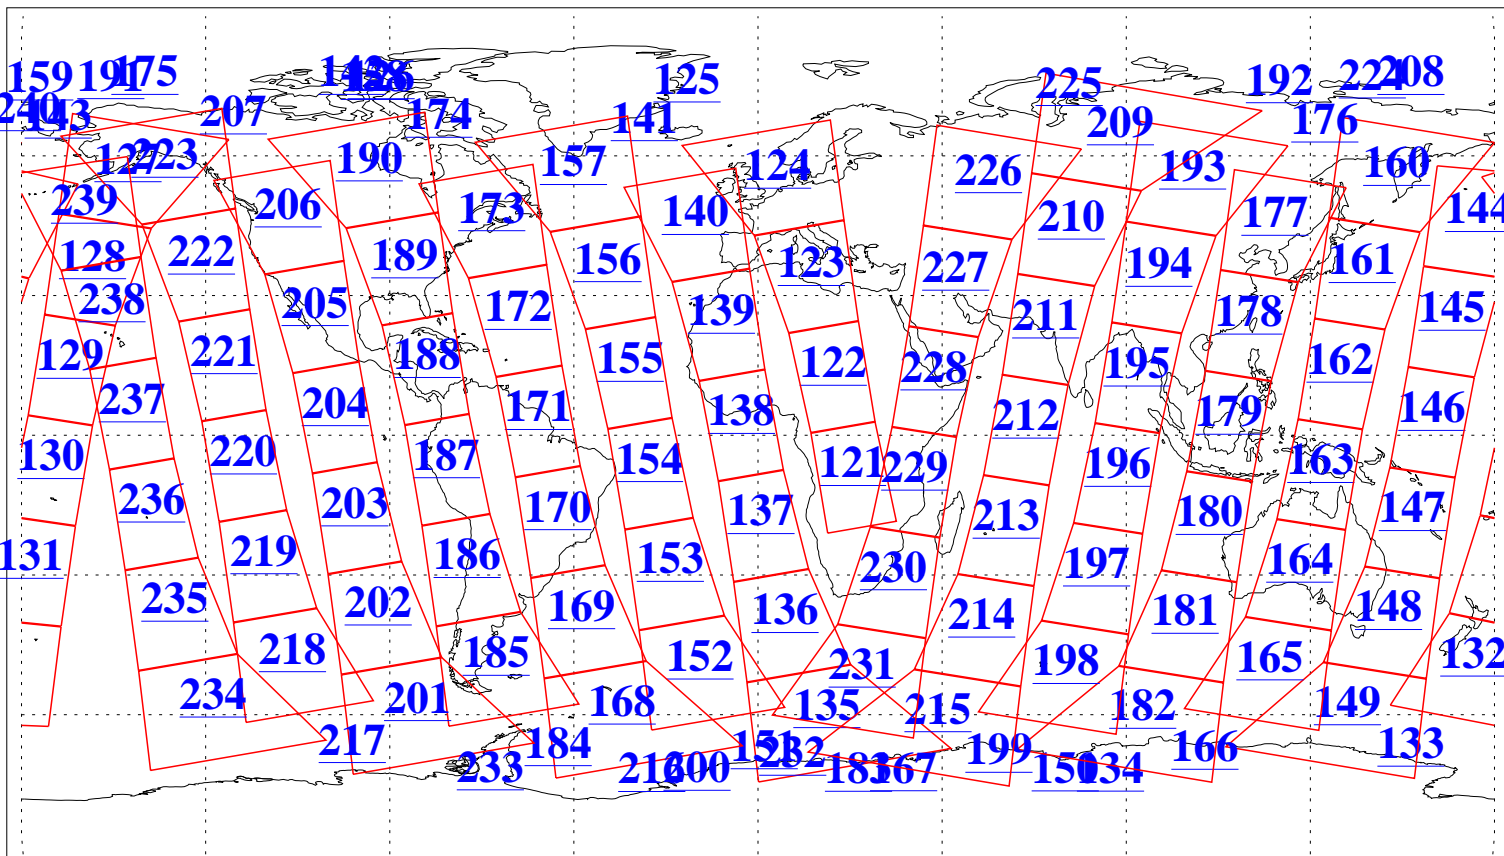

L1B Availability  
AMSU Granules: 240  
HSB Granules: 0  
AIRS Granules: 240

27 Jan 2013  
DoY 27  
Aqua Day 3921  
Granules: 1 to 120

Granules: 121 to 240

Legend: AMSU Available, HSB Available, AIRS Available

L1B Availability  
AMSU Granules: 240  
HSB Granules: 0  
AIRS Granules: 240

27 Jan 2013  
DoY 27  
Aqua Day 3921  
Ascending Granules

Descending Granules

Legend: AMSU Available, HSB Available, AIRS Available

L1B Availability  
 AMSU Granules: 240  
 HSB Granules: 0  
 AIRS Granules: 240

27 Jan 2013  
 DoY 27  
 Aqua Day 3921

Northern Hemisphere Granules

Southern Hemisphere Granules

Legend: AMSU Available, HSB Available, AIRS Available