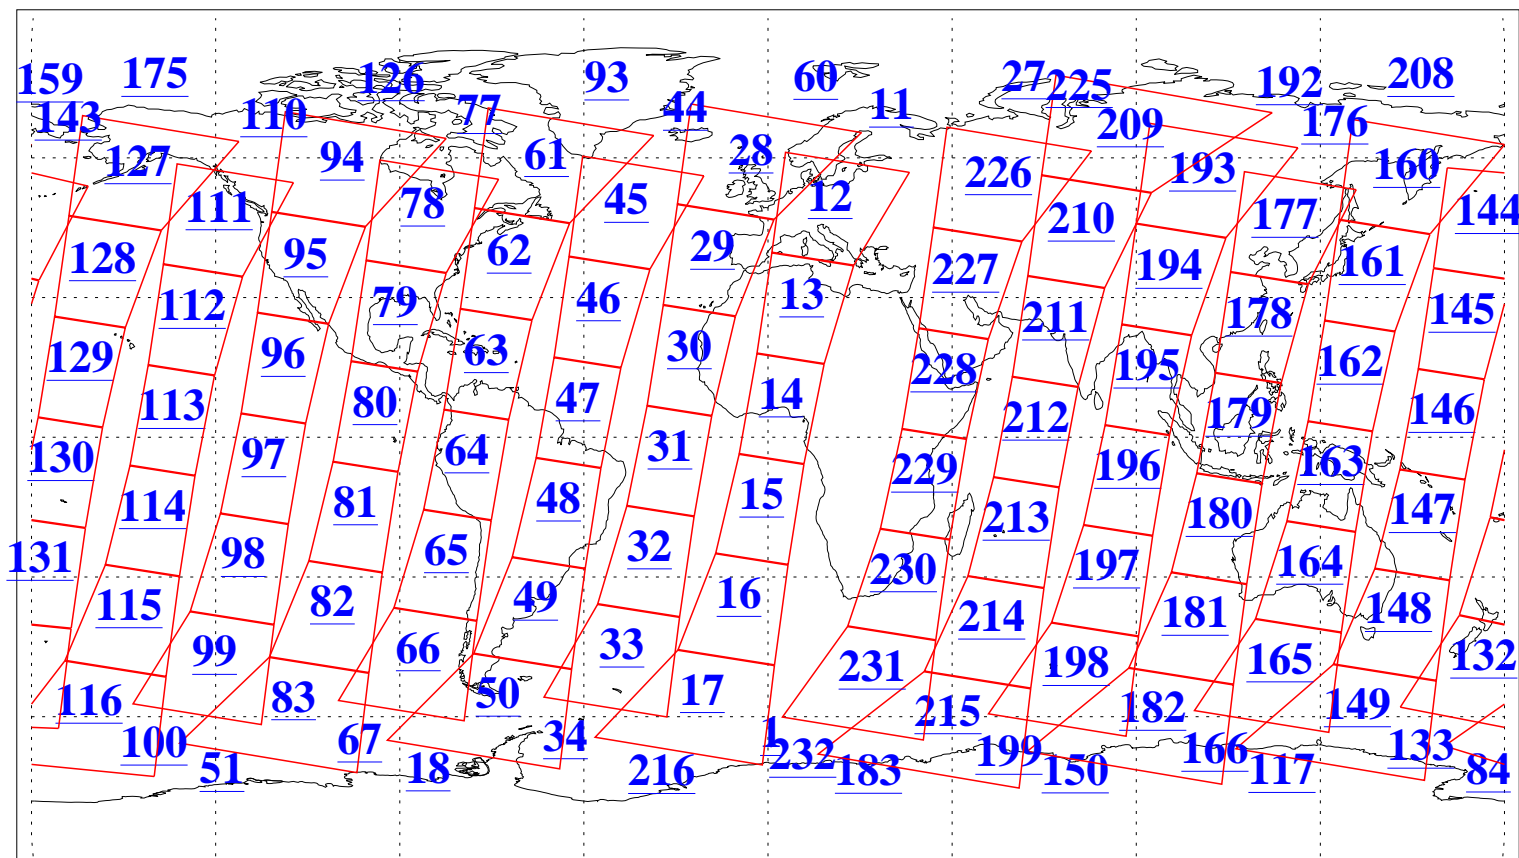

L1B Availability  
AMSU Granules: 240  
HSB Granules: 0  
AIRS Granules: 240

27 Jan 2013  
DoY 27  
Aqua Day 3921  
Granules: 1 to 120

Granules: 121 to 240

Legend: AMSU Available, HSB Available, AIRS Available

L1B Availability  
AMSU Granules: 240  
HSB Granules: 0  
AIRS Granules: 240

27 Jan 2013  
DoY 27  
Aqua Day 3921  
Ascending Granules

Descending Granules

Legend: AMSU Available, HSB Available, AIRS Available

L1B Availability  
 AMSU Granules: 240  
 HSB Granules: 0  
 AIRS Granules: 240

27 Jan 2013  
 DoY 27  
 Aqua Day 3921

Northern Hemisphere Granules

Southern Hemisphere Granules

Legend: AMSU Available, HSB Available, AIRS Available