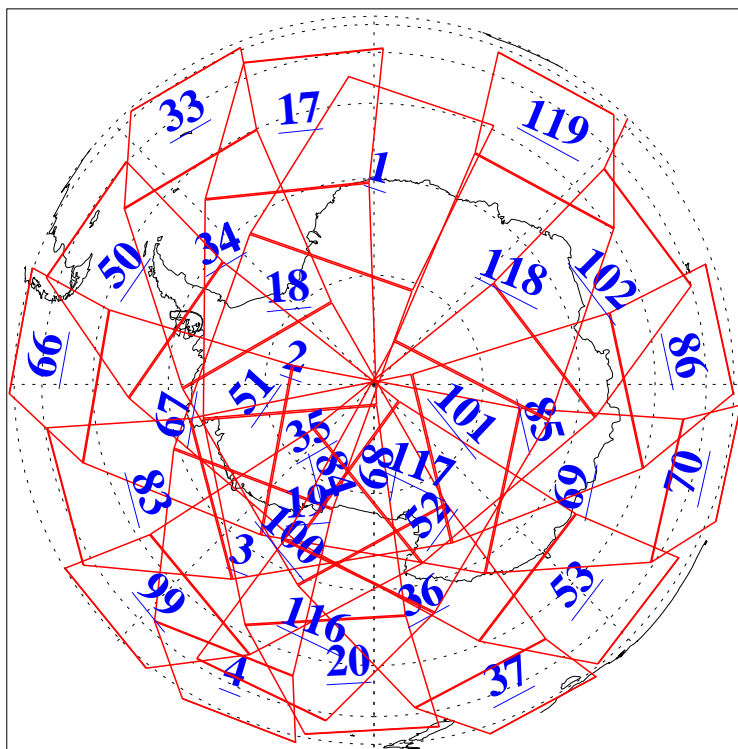

L1B Availability  
AMSU Granules: 240  
HSB Granules: 0  
AIRS Granules: 240

27 Jan 2013  
DoY 27  
Aqua Day 3921  
Granules: 1 to 120

Granules: 121 to 240

Legend: AMSU Available, HSB Available, AIRS Available

L1B Availability  
AMSU Granules: 240  
HSB Granules: 0  
AIRS Granules: 240

27 Jan 2013  
DoY 27  
Aqua Day 3921  
Ascending Granules

Descending Granules

Legend: AMSU Available, HSB Available, AIRS Available

L1B Availability  
 AMSU Granules: 240  
 HSB Granules: 0  
 AIRS Granules: 240

27 Jan 2013  
 DoY 27  
 Aqua Day 3921

Northern Hemisphere Granules

Southern Hemisphere Granules

Legend: AMSU Available, HSB Available, AIRS Available