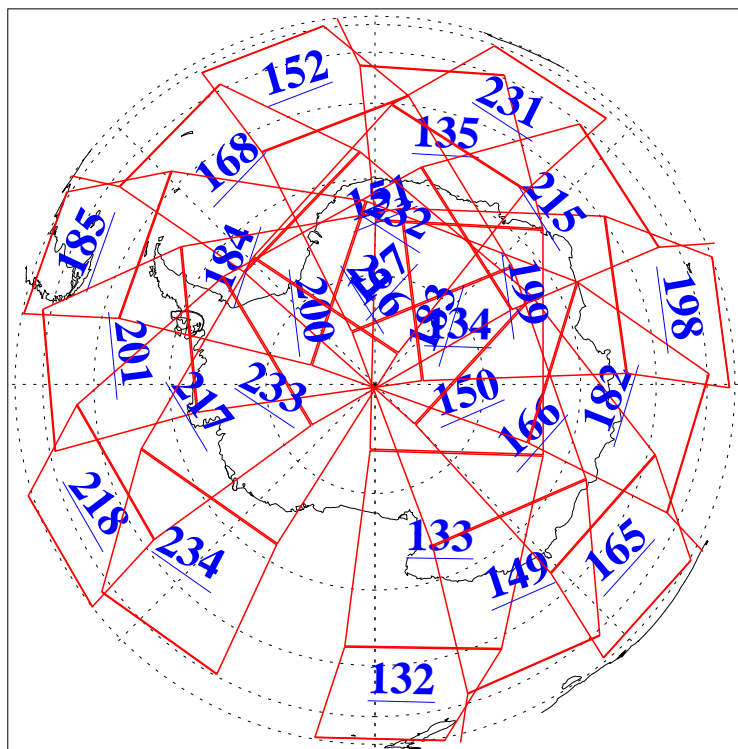

L1B Availability  
AMSU Granules: 240  
HSB Granules: 0  
AIRS Granules: 240

27 Jan 2013  
DoY 27  
Aqua Day 3921  
Granules: 1 to 120

Granules: 121 to 240

Legend: AMSU Available, HSB Available, AIRS Available

L1B Availability  
AMSU Granules: 240  
HSB Granules: 0  
AIRS Granules: 240

27 Jan 2013  
DoY 27  
Aqua Day 3921  
Ascending Granules

Descending Granules

Legend: AMSU Available, HSB Available, AIRS Available

L1B Availability  
 AMSU Granules: 240  
 HSB Granules: 0  
 AIRS Granules: 240

27 Jan 2013  
 DoY 27  
 Aqua Day 3921

Northern Hemisphere Granules

Southern Hemisphere Granules

Legend: AMSU Available, HSB Available, AIRS Available