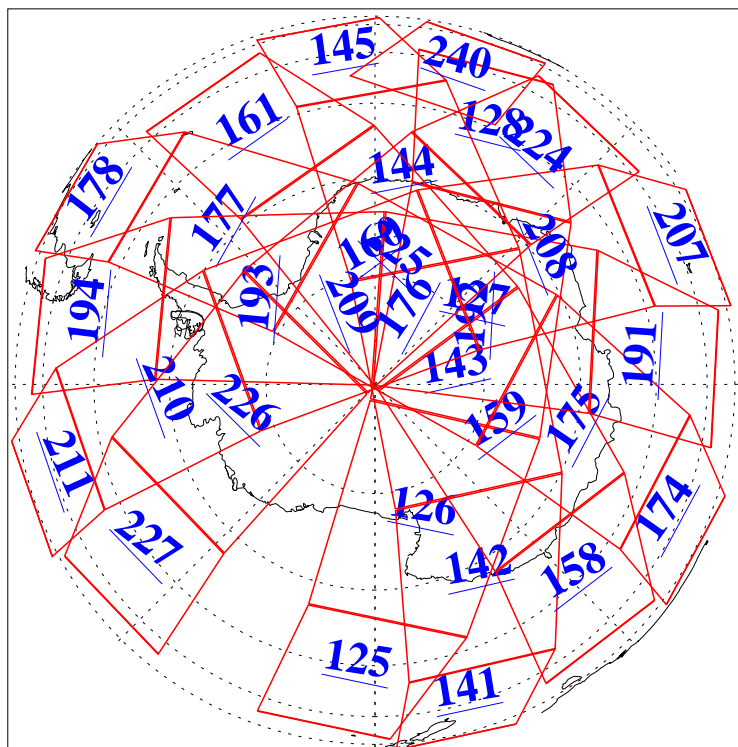

26 Jan 2013
DoY 26
Aqua Day 3920
Ascending Granules

Descending Granules

Legend: AMSU Available, HSB Available, AIRS Available

L1B Availability
AMSU Granules: 240
HSB Granules: 0
AIRS Granules: 240

26 Jan 2013
DoY 26
Aqua Day 3920

Northern Hemisphere Granules

Southern Hemisphere Granules

Legend: AMSU Available, HSB Available, AIRS Available