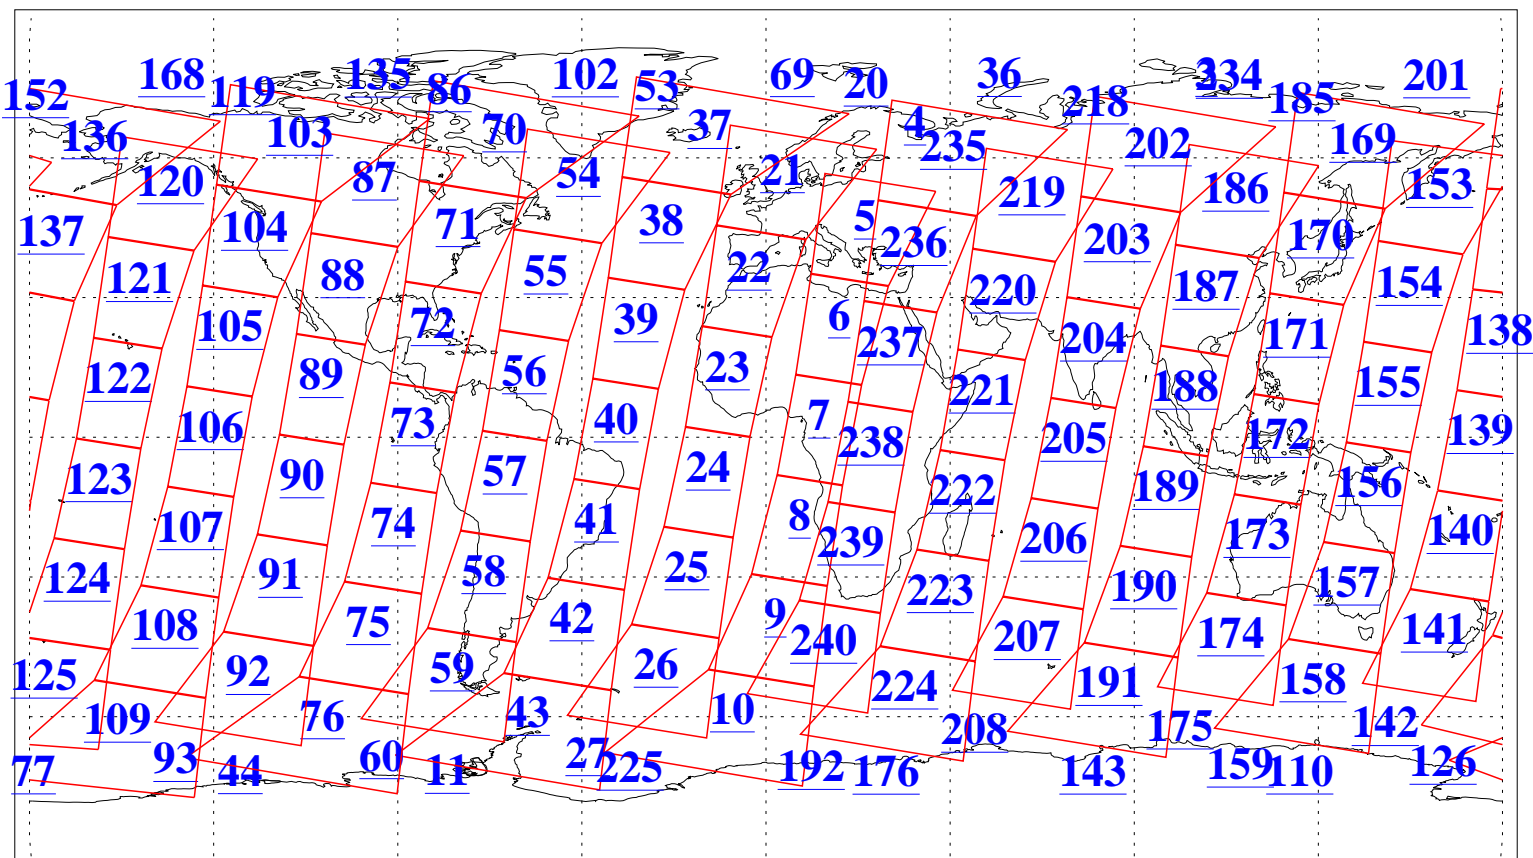

L1B Availability
AMSU Granules: 240
HSB Granules: 0
AIRS Granules: 240

26 Jan 2013
DoY 26
Aqua Day 3920
Granules: 1 to 120

Granules: 121 to 240

Legend: AMSU Available, HSB Available, AIRS Available

L1B Availability
AMSU Granules: 240
HSB Granules: 0
AIRS Granules: 240

26 Jan 2013
DoY 26
Aqua Day 3920
Ascending Granules

Descending Granules

Legend: AMSU Available, HSB Available, AIRS Available

L1B Availability
AMSU Granules: 240
HSB Granules: 0
AIRS Granules: 240

26 Jan 2013
DoY 26
Aqua Day 3920

Northern Hemisphere Granules

Southern Hemisphere Granules

Legend: AMSU Available, HSB Available, AIRS Available