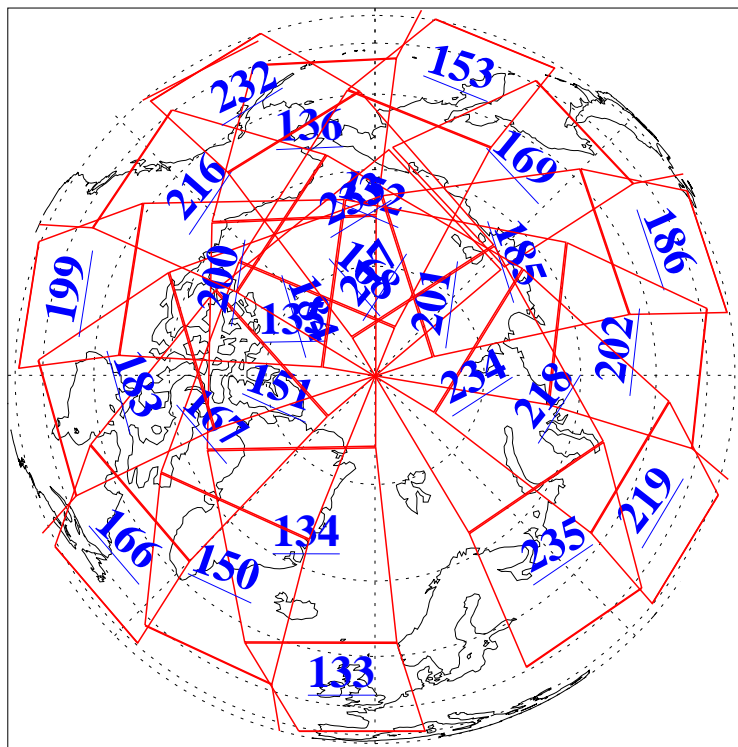

L1B Availability
AMSU Granules: 240
HSB Granules: 0
AIRS Granules: 240

26 Jan 2013
DoY 26
Aqua Day 3920
Granules: 1 to 120

Granules: 121 to 240

Legend: AMSU Available, HSB Available, AIRS Available

L1B Availability
AMSU Granules: 240
HSB Granules: 0
AIRS Granules: 240

26 Jan 2013
DoY 26
Aqua Day 3920
Ascending Granules

Descending Granules

Legend: AMSU Available, HSB Available, AIRS Available

L1B Availability
AMSU Granules: 240
HSB Granules: 0
AIRS Granules: 240

26 Jan 2013
DoY 26
Aqua Day 3920

Northern Hemisphere Granules

Southern Hemisphere Granules

Legend: AMSU Available, HSB Available, AIRS Available