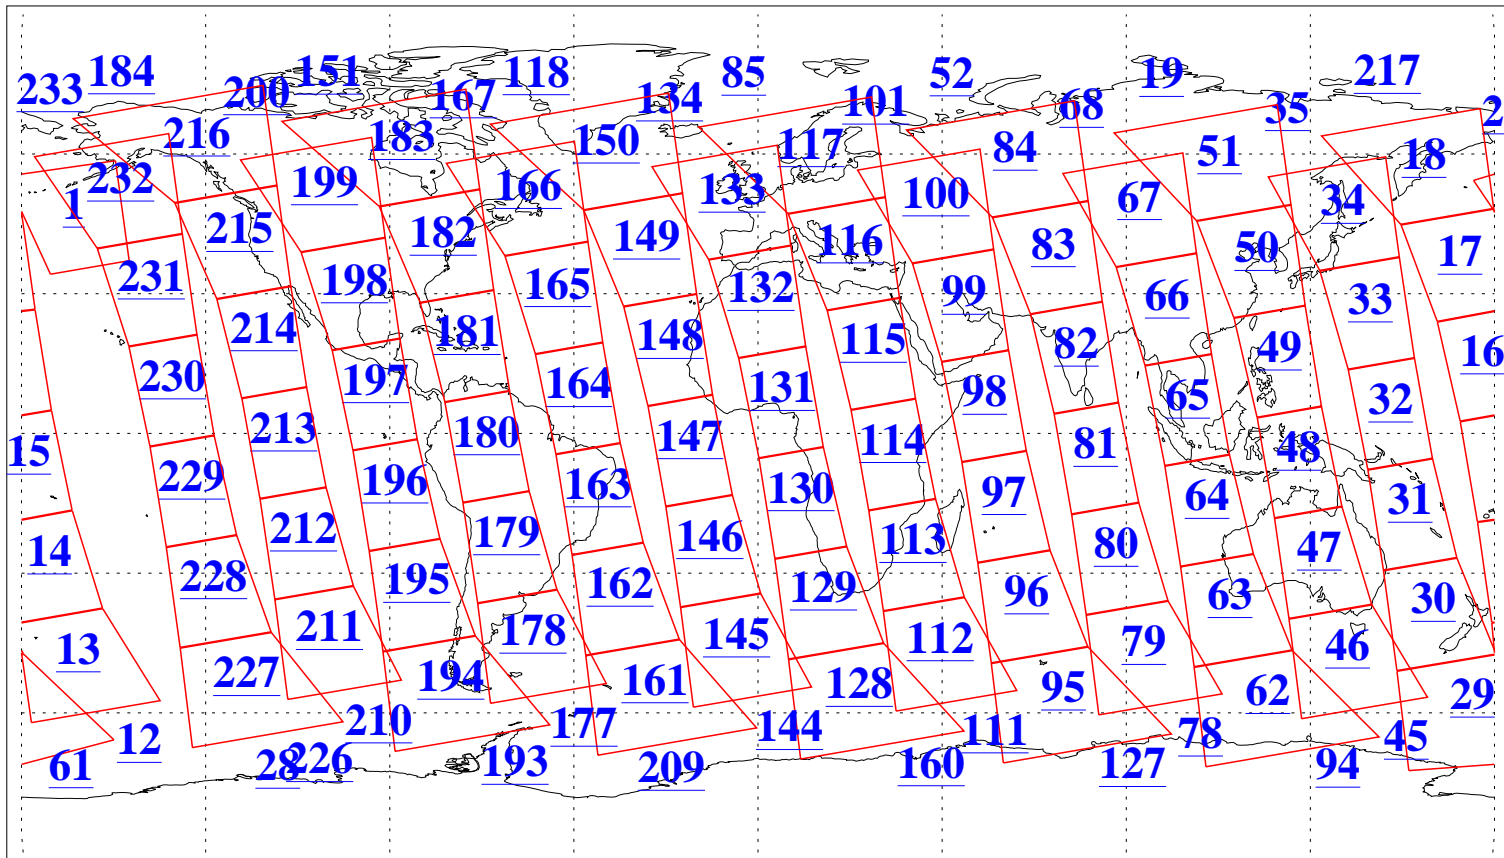

L1B Availability
AMSU Granules: 240
HSB Granules: 0
AIRS Granules: 240

26 Jan 2013
DoY 26
Aqua Day 3920
Granules: 1 to 120

Granules: 121 to 240

Legend: AMSU Available, HSB Available, AIRS Available

L1B Availability
AMSU Granules: 240
HSB Granules: 0
AIRS Granules: 240

26 Jan 2013
DoY 26
Aqua Day 3920
Ascending Granules

Descending Granules

Legend: AMSU Available, HSB Available, AIRS Available

L1B Availability
AMSU Granules: 240
HSB Granules: 0
AIRS Granules: 240

26 Jan 2013
DoY 26
Aqua Day 3920

Northern Hemisphere Granules

Southern Hemisphere Granules

Legend: AMSU Available, HSB Available, AIRS Available