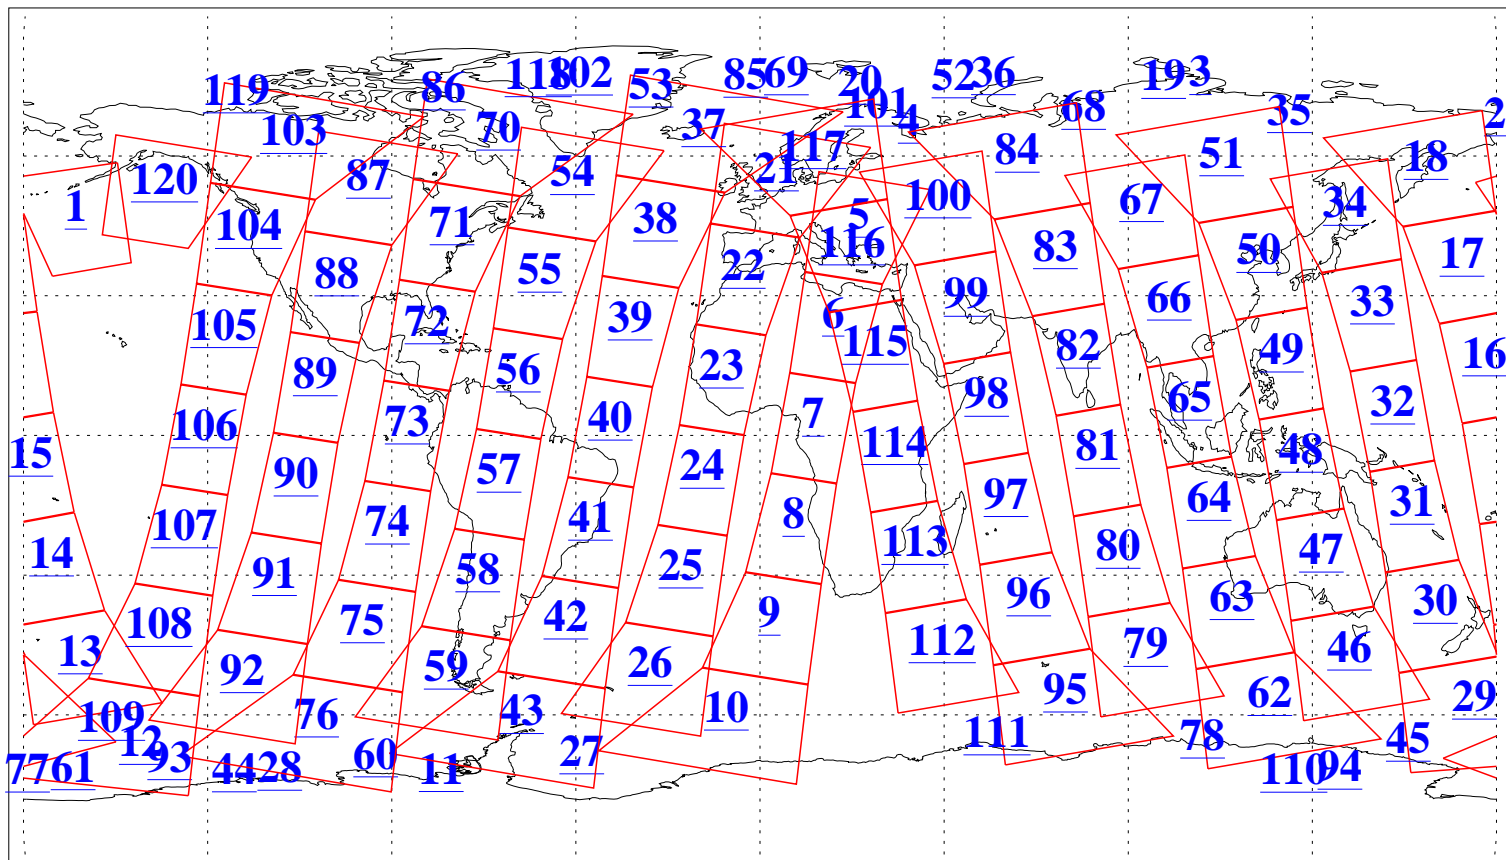

L1B Availability
AMSU Granules: 240
HSB Granules: 0
AIRS Granules: 240

26 Jan 2013
DoY 26
Aqua Day 3920
Granules: 1 to 120

Granules: 121 to 240

Legend: AMSU Available, HSB Available, AIRS Available

L1B Availability
AMSU Granules: 240
HSB Granules: 0
AIRS Granules: 240

26 Jan 2013
DoY 26
Aqua Day 3920
Ascending Granules

Descending Granules

Legend: AMSU Available, HSB Available, AIRS Available

L1B Availability
AMSU Granules: 240
HSB Granules: 0
AIRS Granules: 240

26 Jan 2013
DoY 26
Aqua Day 3920

Northern Hemisphere Granules

Southern Hemisphere Granules

Legend: AMSU Available, HSB Available, AIRS Available