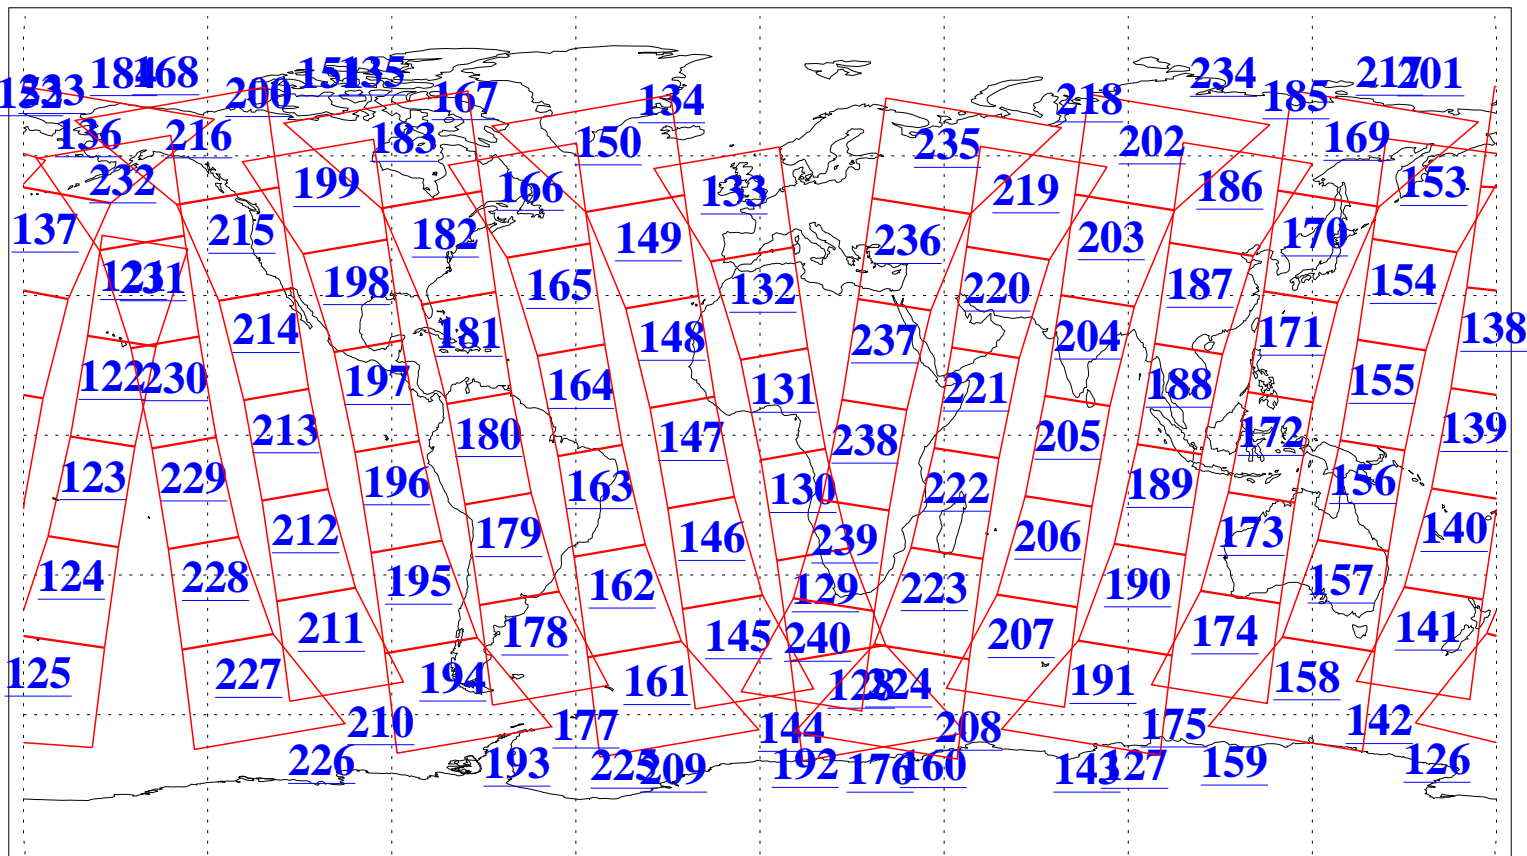

L1B Availability
AMSU Granules: 240
HSB Granules: 0
AIRS Granules: 240

26 Jan 2013
DoY 26
Aqua Day 3920
Granules: 1 to 120

Granules: 121 to 240

Legend: AMSU Available, HSB Available, AIRS Available

L1B Availability
AMSU Granules: 240
HSB Granules: 0
AIRS Granules: 240

26 Jan 2013
DoY 26
Aqua Day 3920
Ascending Granules

Descending Granules

Legend: AMSU Available, HSB Available, AIRS Available

L1B Availability
AMSU Granules: 240
HSB Granules: 0
AIRS Granules: 240

26 Jan 2013
DoY 26
Aqua Day 3920