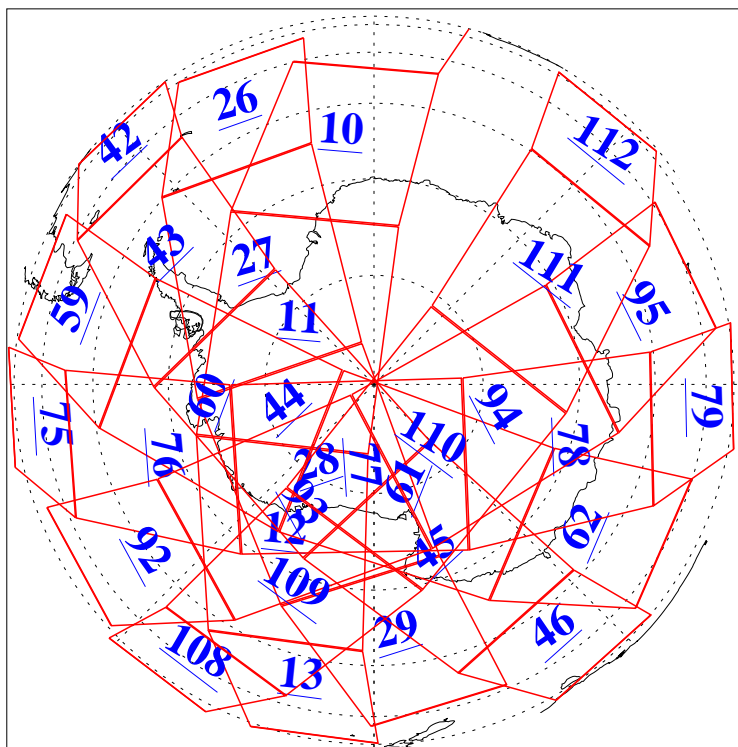

L1B Availability
AMSU Granules: 240
HSB Granules: 0
AIRS Granules: 240

26 Jan 2013
DoY 26
Aqua Day 3920
Granules: 1 to 120

Granules: 121 to 240

Legend: AMSU Available, HSB Available, AIRS Available

L1B Availability
AMSU Granules: 240
HSB Granules: 0
AIRS Granules: 240

26 Jan 2013
DoY 26
Aqua Day 3920
Ascending Granules

Descending Granules

Legend: AMSU Available, HSB Available, AIRS Available

L1B Availability
AMSU Granules: 240
HSB Granules: 0
AIRS Granules: 240

26 Jan 2013
DoY 26
Aqua Day 3920

Northern Hemisphere Granules

Southern Hemisphere Granules

Legend: AMSU Available, HSB Available, AIRS Available