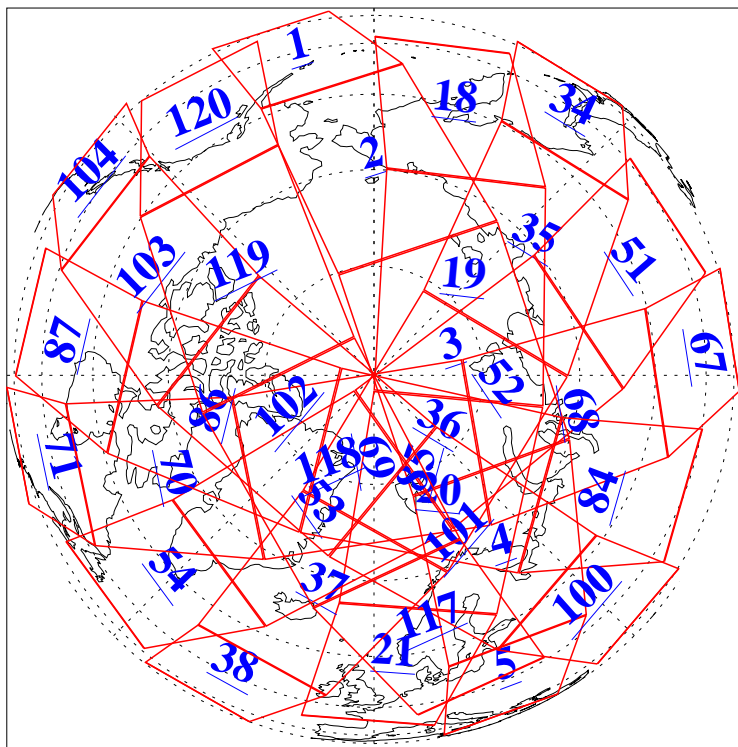

L1B Availability
AMSU Granules: 240
HSB Granules: 0
AIRS Granules: 240

26 Jan 2013
DoY 26
Aqua Day 3920
Granules: 1 to 120

Granules: 121 to 240

Legend: AMSU Available, HSB Available, AIRS Available

L1B Availability
AMSU Granules: 240
HSB Granules: 0
AIRS Granules: 240

26 Jan 2013
DoY 26
Aqua Day 3920
Ascending Granules

Descending Granules

Legend: AMSU Available, HSB Available, AIRS Available

L1B Availability
AMSU Granules: 240
HSB Granules: 0
AIRS Granules: 240

26 Jan 2013
DoY 26
Aqua Day 3920

Northern Hemisphere Granules

Southern Hemisphere Granules

Legend: AMSU Available, HSB Available, AIRS Available