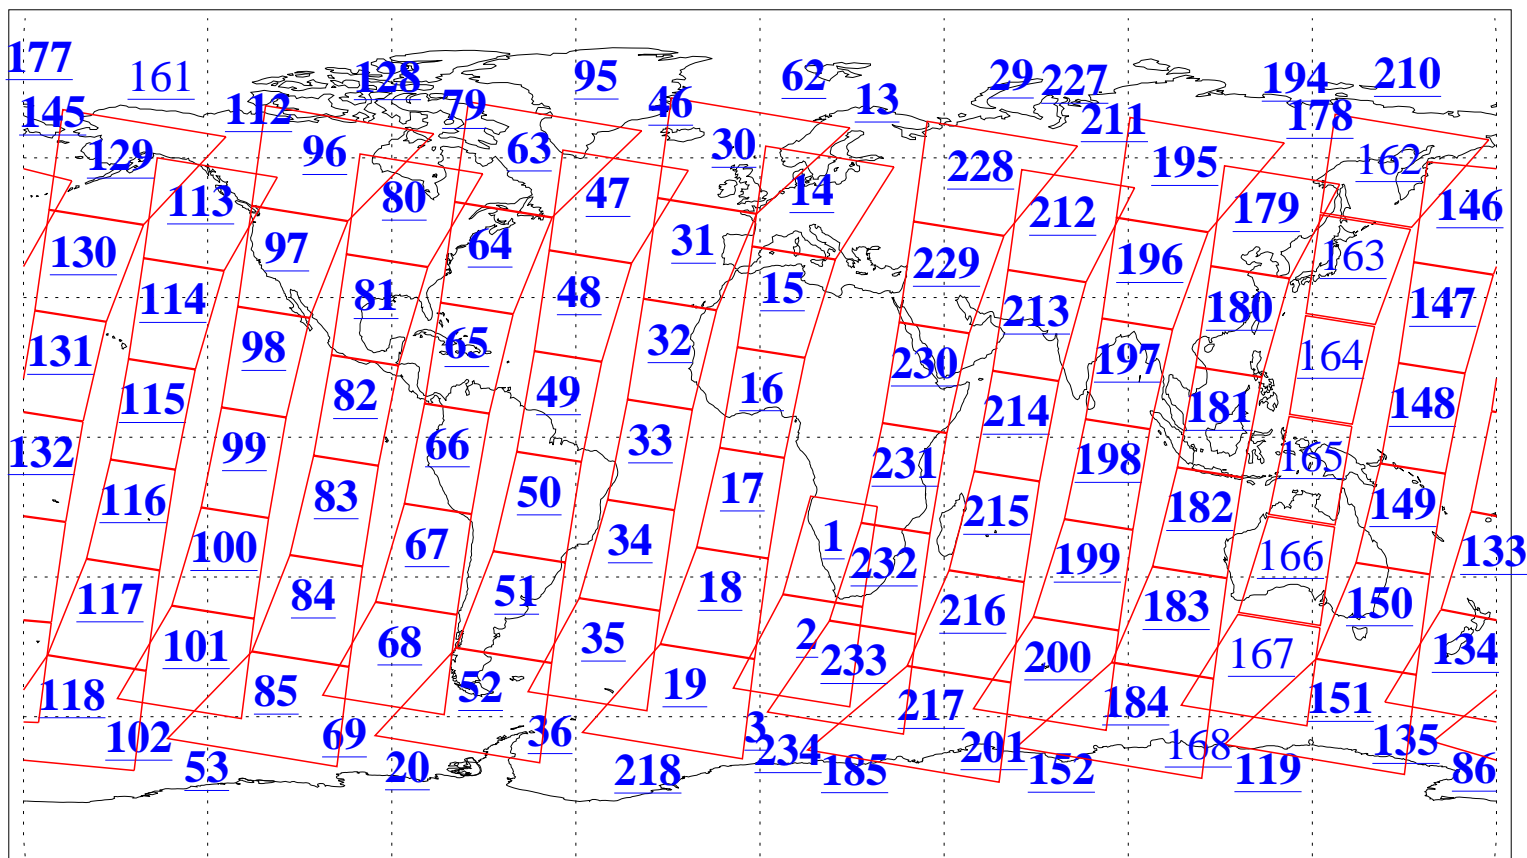

L1B Availability
AMSU Granules: 240
HSB Granules: 0
AIRS Granules: 223

25 Jan 2013
DoY 25
Aqua Day 3919
Granules: 1 to 120

Granules: 121 to 240

Legend: AMSU Available, HSB Available, AIRS Available

L1B Availability
AMSU Granules: 240
HSB Granules: 0
AIRS Granules: 223

25 Jan 2013
DoY 25
Aqua Day 3919

Ascending Granules

Descending Granules

Legend: AMSU Available, HSB Available, AIRS Available

L1B Availability
 AMSU Granules: 240
 HSB Granules: 0
 AIRS Granules: 223

25 Jan 2013
 DoY 25
 Aqua Day 3919

Northern Hemisphere Granules

Southern Hemisphere Granules

Legend: AMSU Available, HSB Available, AIRS Available