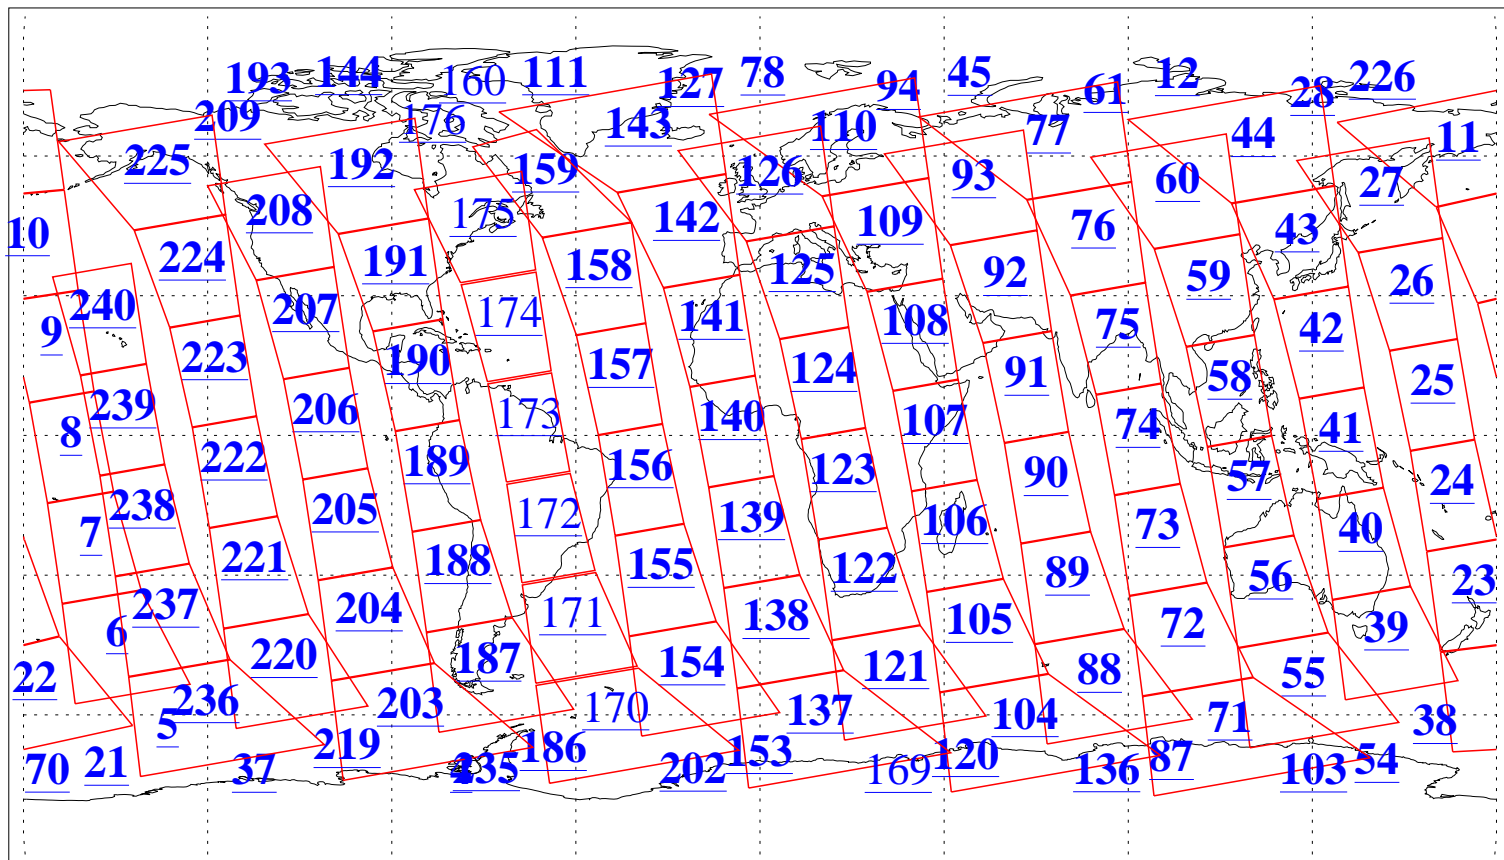

L1B Availability
AMSU Granules: 240
HSB Granules: 0
AIRS Granules: 223

25 Jan 2013
DoY 25
Aqua Day 3919
Granules: 1 to 120

Granules: 121 to 240

Legend: AMSU Available, HSB Available, AIRS Available

L1B Availability
AMSU Granules: 240
HSB Granules: 0
AIRS Granules: 223

25 Jan 2013
DoY 25
Aqua Day 3919

Ascending Granules

Descending Granules

Legend: AMSU Available, HSB Available, AIRS Available

L1B Availability
 AMSU Granules: 240
 HSB Granules: 0
 AIRS Granules: 223

25 Jan 2013
 DoY 25
 Aqua Day 3919

Northern Hemisphere Granules

Southern Hemisphere Granules

Legend: AMSU Available, HSB Available, AIRS Available