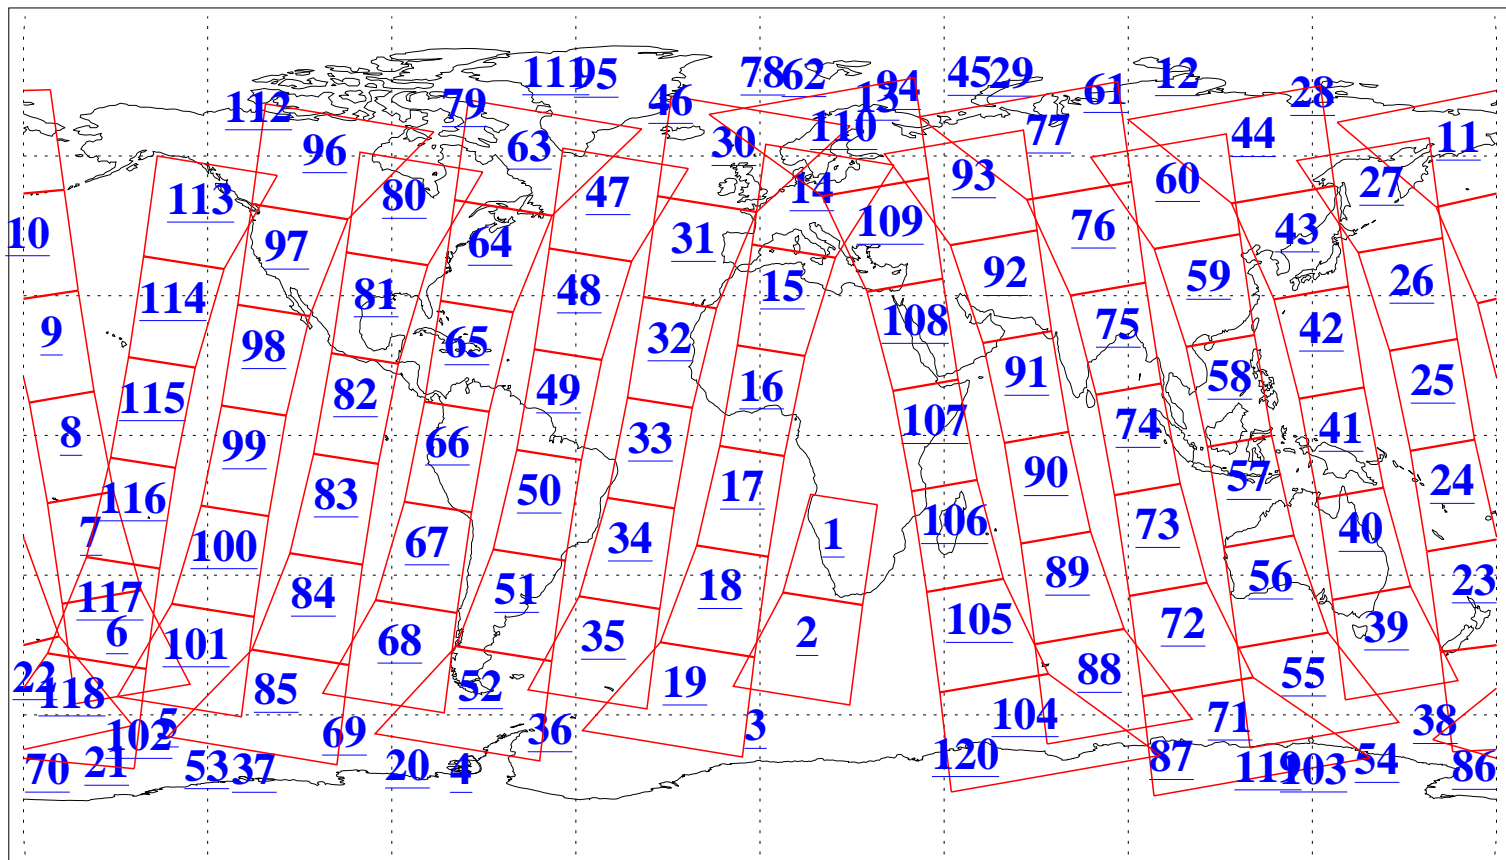

L1B Availability
AMSU Granules: 240
HSB Granules: 0
AIRS Granules: 223

25 Jan 2013
DoY 25
Aqua Day 3919
Granules: 1 to 120

Granules: 121 to 240

Legend: AMSU Available, HSB Available, AIRS Available

L1B Availability
AMSU Granules: 240
HSB Granules: 0
AIRS Granules: 223

25 Jan 2013
DoY 25
Aqua Day 3919

Ascending Granules

Descending Granules

Legend: AMSU Available, HSB Available, AIRS Available

L1B Availability
 AMSU Granules: 240
 HSB Granules: 0
 AIRS Granules: 223

25 Jan 2013
 DoY 25
 Aqua Day 3919

Northern Hemisphere Granules

Southern Hemisphere Granules

Legend: AMSU Available, HSB Available, AIRS Available