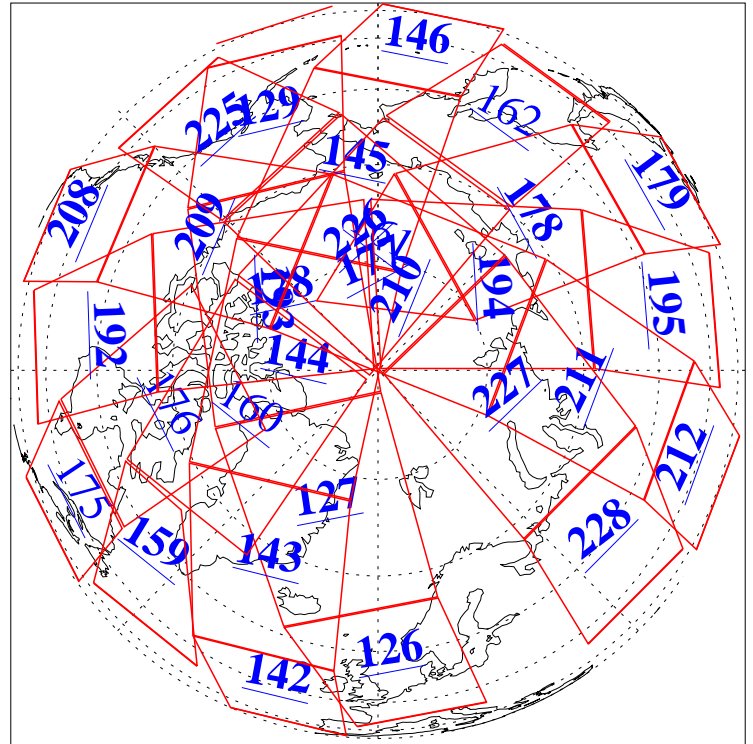

25 Jan 2013
DoY 25
Aqua Day 3919

Ascending Granules

Descending Granules

Legend: AMSU Available, HSB Available, AIRS Available

L1B Availability
 AMSU Granules: 240
 HSB Granules: 0
 AIRS Granules: 223

25 Jan 2013
 DoY 25
 Aqua Day 3919

Northern Hemisphere Granules

Southern Hemisphere Granules

Legend: AMSU Available, HSB Available, AIRS Available