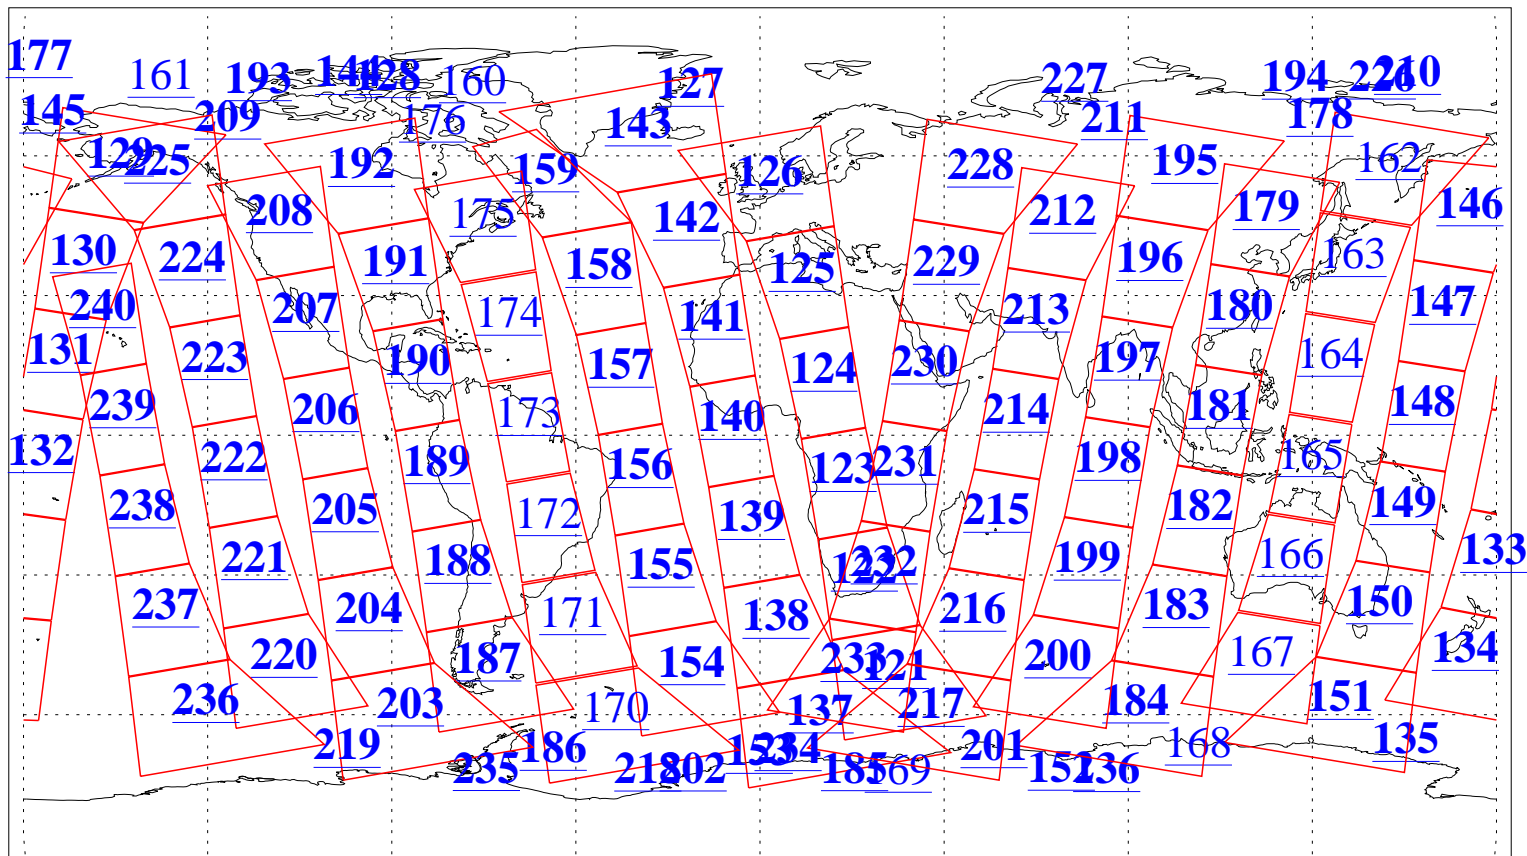

L1B Availability
AMSU Granules: 240
HSB Granules: 0
AIRS Granules: 223

25 Jan 2013
DoY 25
Aqua Day 3919
Granules: 1 to 120

Granules: 121 to 240

Legend: AMSU Available, HSB Available, AIRS Available

L1B Availability
AMSU Granules: 240
HSB Granules: 0
AIRS Granules: 223

25 Jan 2013
DoY 25
Aqua Day 3919

Ascending Granules

Descending Granules

Legend: AMSU Available, HSB Available, AIRS Available

L1B Availability
 AMSU Granules: 240
 HSB Granules: 0
 AIRS Granules: 223

25 Jan 2013
 DoY 25
 Aqua Day 3919

Northern Hemisphere Granules

Southern Hemisphere Granules

Legend: AMSU Available, HSB Available, AIRS Available