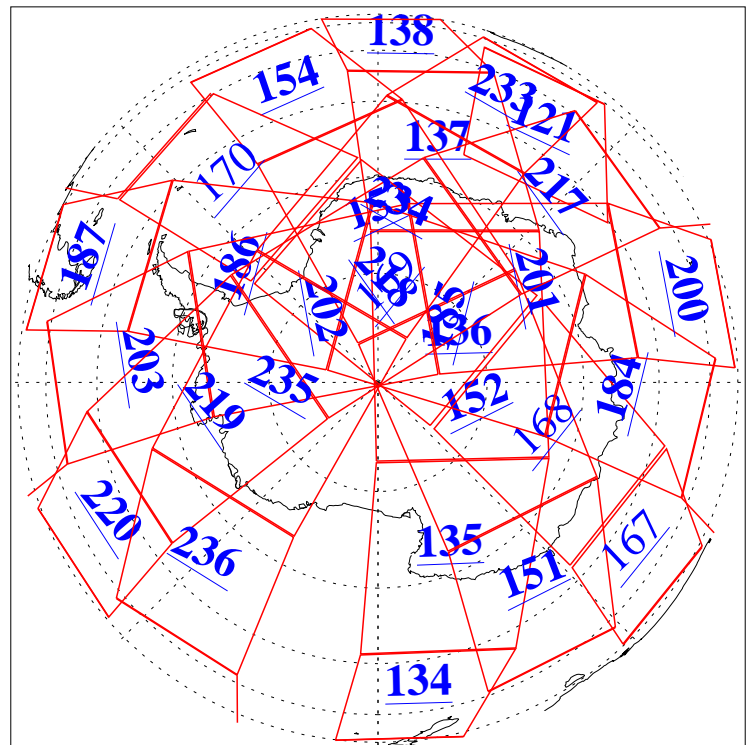

25 Jan 2013
DoY 25
Aqua Day 3919

Ascending Granules

Descending Granules

Legend: AMSU Available, HSB Available, AIRS Available

L1B Availability
 AMSU Granules: 240
 HSB Granules: 0
 AIRS Granules: 223

25 Jan 2013
 DoY 25
 Aqua Day 3919

Northern Hemisphere Granules

Southern Hemisphere Granules

Legend: AMSU Available, HSB Available, AIRS Available