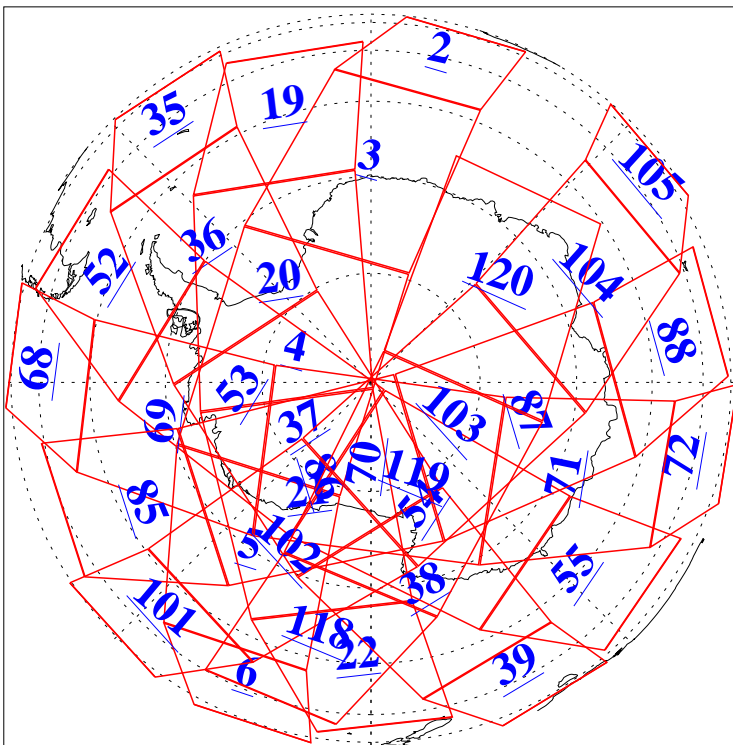

L1B Availability
AMSU Granules: 240
HSB Granules: 0
AIRS Granules: 223

25 Jan 2013
DoY 25
Aqua Day 3919
Granules: 1 to 120

Granules: 121 to 240

Legend: AMSU Available, HSB Available, AIRS Available

L1B Availability
AMSU Granules: 240
HSB Granules: 0
AIRS Granules: 223

25 Jan 2013
DoY 25
Aqua Day 3919

Ascending Granules

Descending Granules

Legend: AMSU Available, HSB Available, AIRS Available

L1B Availability
 AMSU Granules: 240
 HSB Granules: 0
 AIRS Granules: 223

25 Jan 2013
 DoY 25
 Aqua Day 3919

Northern Hemisphere Granules

Southern Hemisphere Granules

Legend: AMSU Available, HSB Available, AIRS Available