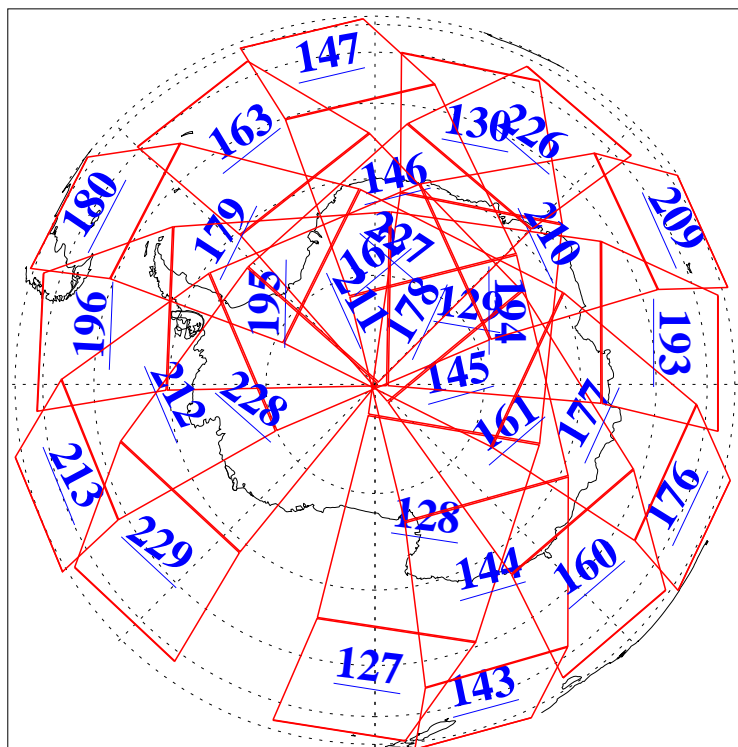

L1B Availability
AMSU Granules: 240
HSB Granules: 0
AIRS Granules: 240

24 Jan 2013
DoY 24
Aqua Day 3918
Granules: 1 to 120

Granules: 121 to 240

Legend: AMSU Available, HSB Available, AIRS Available

L1B Availability
AMSU Granules: 240
HSB Granules: 0
AIRS Granules: 240

24 Jan 2013
DoY 24
Aqua Day 3918
Ascending Granules

Descending Granules

Legend: AMSU Available, HSB Available, AIRS Available

L1B Availability
 AMSU Granules: 240
 HSB Granules: 0
 AIRS Granules: 240

24 Jan 2013
 DoY 24
 Aqua Day 3918

Northern Hemisphere Granules

Southern Hemisphere Granules

Legend: AMSU Available, HSB Available, AIRS Available