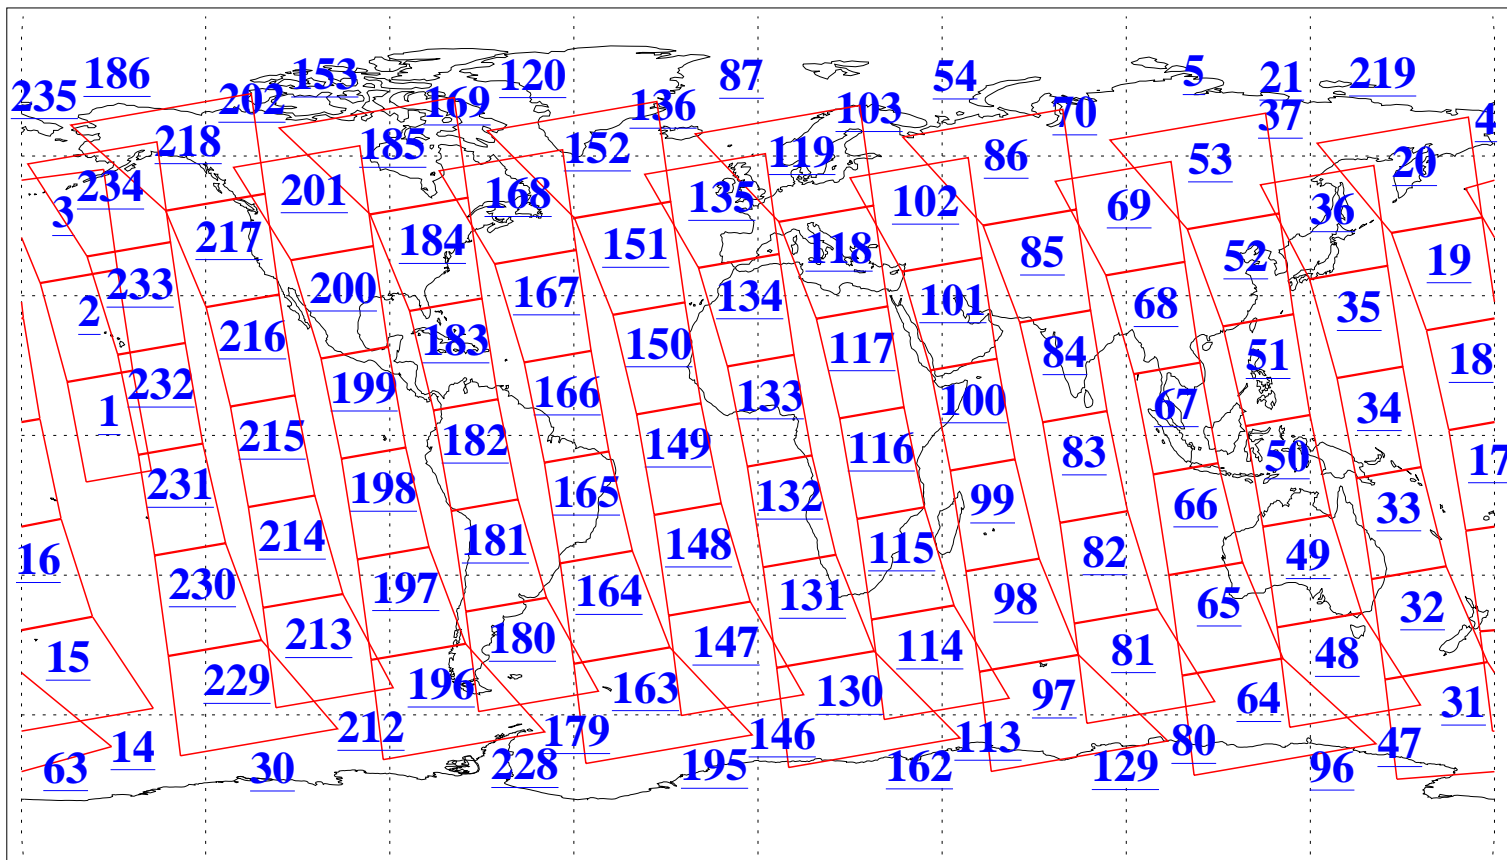

L1B Availability
AMSU Granules: 240
HSB Granules: 0
AIRS Granules: 240

24 Jan 2013
DoY 24
Aqua Day 3918
Granules: 1 to 120

Granules: 121 to 240

Legend: AMSU Available, HSB Available, AIRS Available

L1B Availability
AMSU Granules: 240
HSB Granules: 0
AIRS Granules: 240

24 Jan 2013
DoY 24
Aqua Day 3918
Ascending Granules

Descending Granules

Legend: AMSU Available, HSB Available, AIRS Available

L1B Availability
 AMSU Granules: 240
 HSB Granules: 0
 AIRS Granules: 240

24 Jan 2013
 DoY 24
 Aqua Day 3918

Northern Hemisphere Granules

Southern Hemisphere Granules

Legend: AMSU Available, HSB Available, AIRS Available