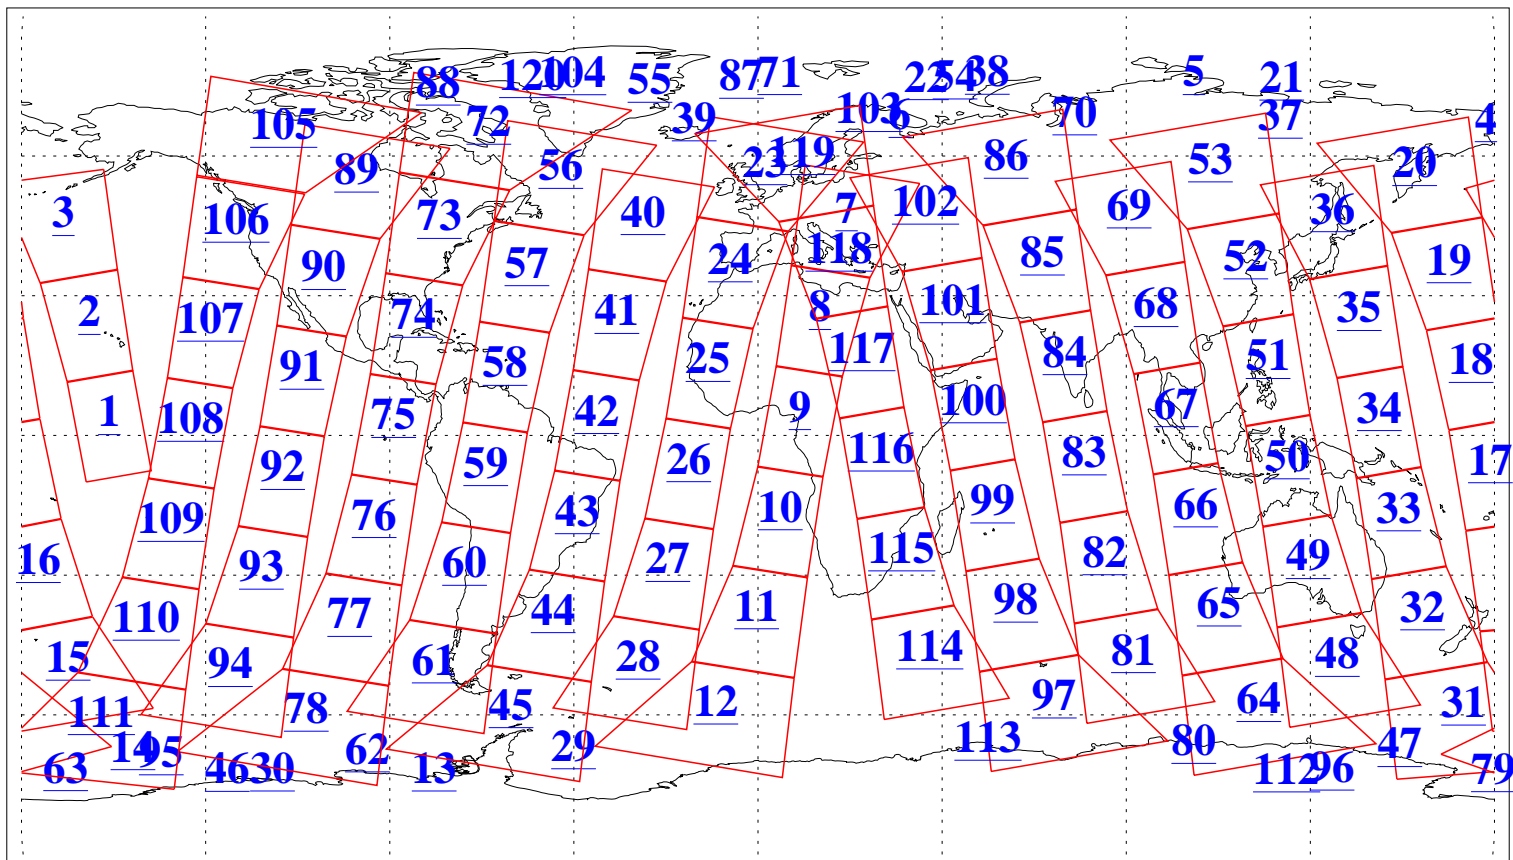

L1B Availability
AMSU Granules: 240
HSB Granules: 0
AIRS Granules: 240

24 Jan 2013
DoY 24
Aqua Day 3918
Granules: 1 to 120

Granules: 121 to 240

Legend: AMSU Available, HSB Available, AIRS Available

L1B Availability
AMSU Granules: 240
HSB Granules: 0
AIRS Granules: 240

24 Jan 2013
DoY 24
Aqua Day 3918
Ascending Granules

Descending Granules

Legend: AMSU Available, HSB Available, AIRS Available

L1B Availability
 AMSU Granules: 240
 HSB Granules: 0
 AIRS Granules: 240

24 Jan 2013
 DoY 24
 Aqua Day 3918

Northern Hemisphere Granules

Southern Hemisphere Granules

Legend: AMSU Available, HSB Available, AIRS Available