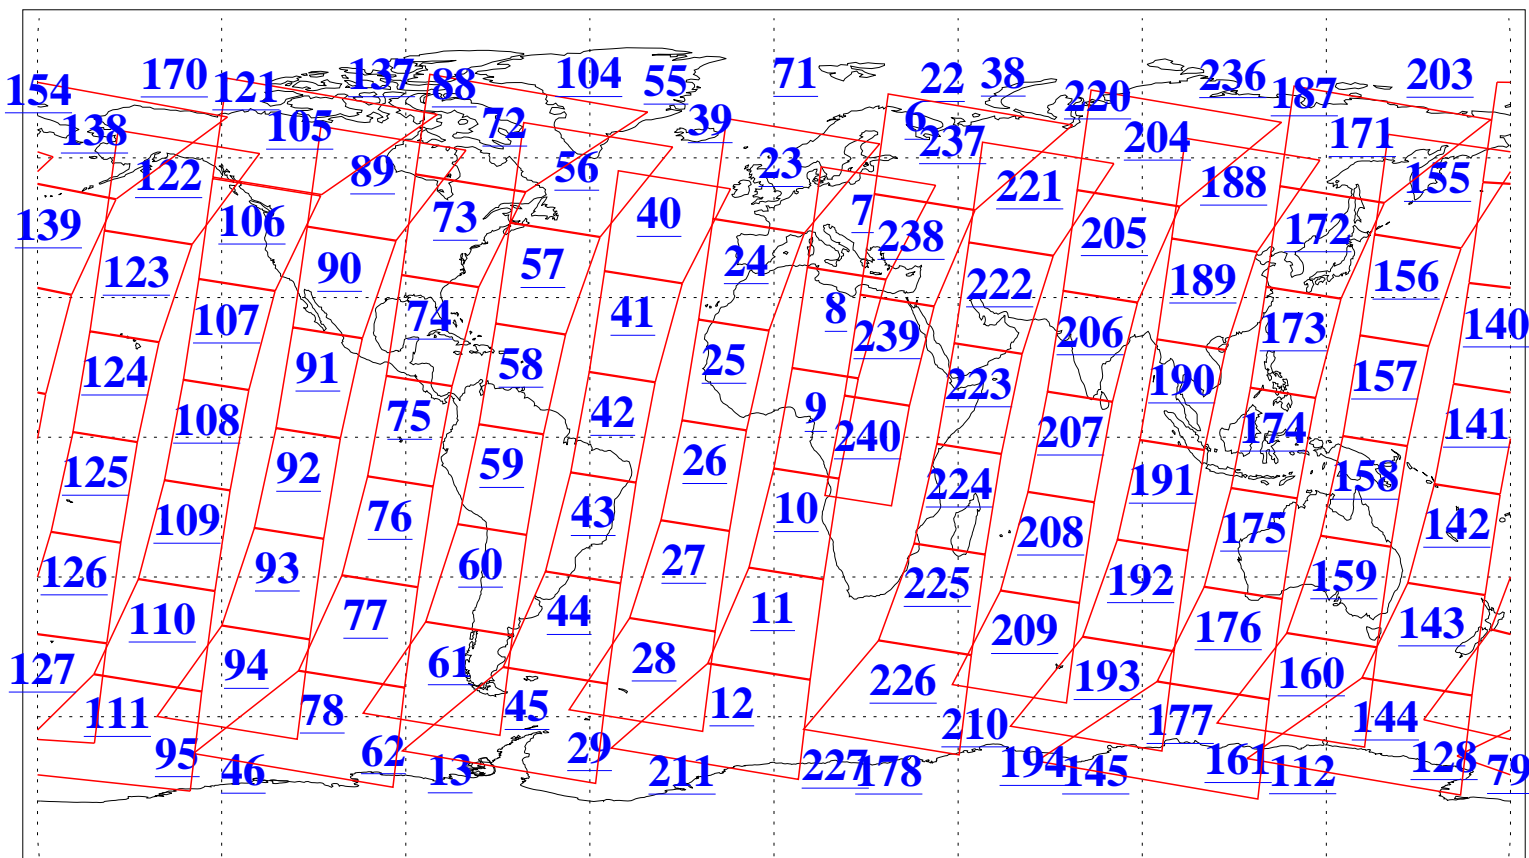

L1B Availability
AMSU Granules: 240
HSB Granules: 0
AIRS Granules: 240

24 Jan 2013
DoY 24
Aqua Day 3918
Granules: 1 to 120

Granules: 121 to 240

Legend: AMSU Available, HSB Available, AIRS Available

L1B Availability
AMSU Granules: 240
HSB Granules: 0
AIRS Granules: 240

24 Jan 2013
DoY 24
Aqua Day 3918
Ascending Granules

Descending Granules

Legend: AMSU Available, HSB Available, AIRS Available

L1B Availability
 AMSU Granules: 240
 HSB Granules: 0
 AIRS Granules: 240

24 Jan 2013
 DoY 24
 Aqua Day 3918

Northern Hemisphere Granules

Southern Hemisphere Granules

Legend: AMSU Available, HSB Available, AIRS Available