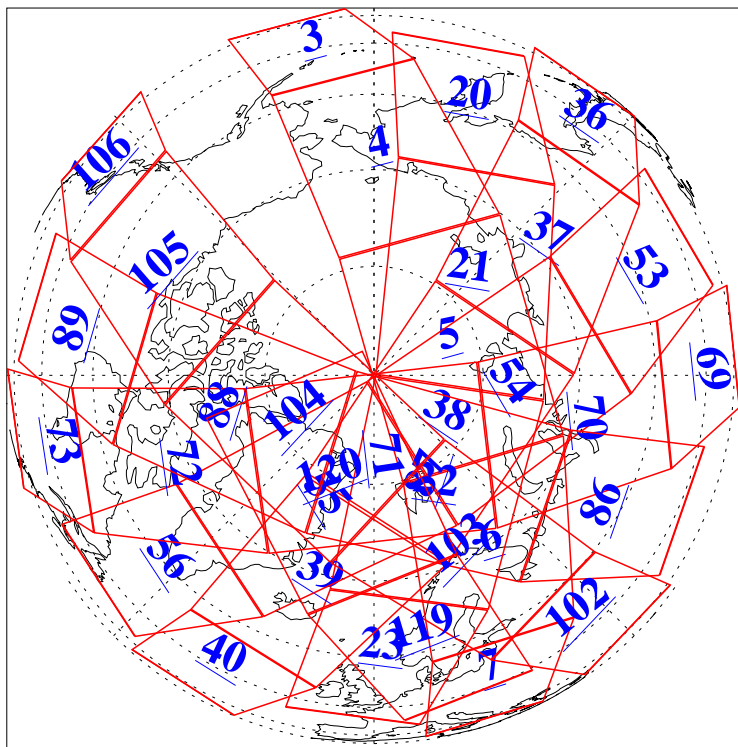

L1B Availability
AMSU Granules: 240
HSB Granules: 0
AIRS Granules: 240

24 Jan 2013
DoY 24
Aqua Day 3918
Granules: 1 to 120

Granules: 121 to 240

Legend: AMSU Available, HSB Available, AIRS Available

L1B Availability
AMSU Granules: 240
HSB Granules: 0
AIRS Granules: 240

24 Jan 2013
DoY 24
Aqua Day 3918
Ascending Granules

Descending Granules

Legend: AMSU Available, HSB Available, AIRS Available

L1B Availability
 AMSU Granules: 240
 HSB Granules: 0
 AIRS Granules: 240

24 Jan 2013
 DoY 24
 Aqua Day 3918

Northern Hemisphere Granules

Southern Hemisphere Granules

Legend: AMSU Available, HSB Available, AIRS Available