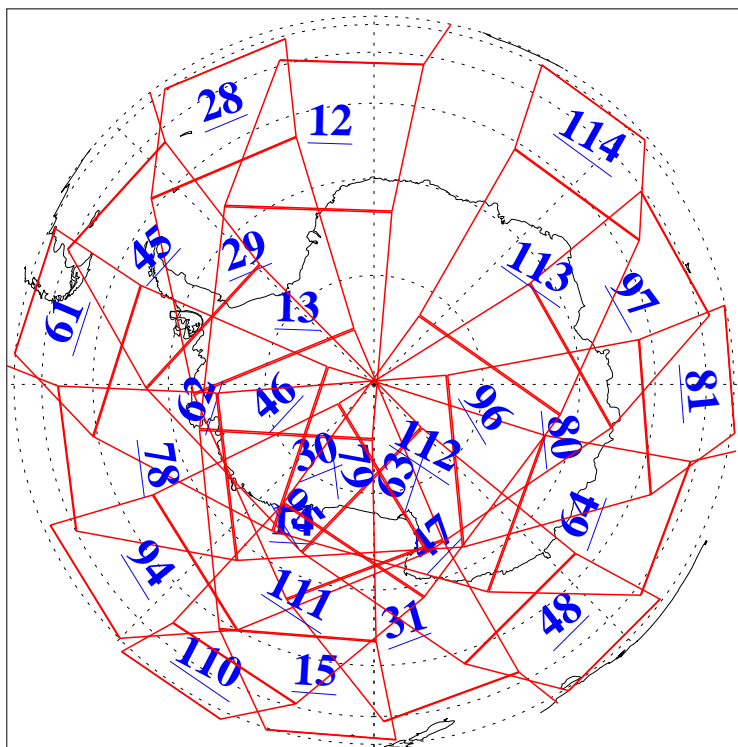

L1B Availability
AMSU Granules: 240
HSB Granules: 0
AIRS Granules: 240

24 Jan 2013
DoY 24
Aqua Day 3918
Granules: 1 to 120

Granules: 121 to 240

Legend: AMSU Available, HSB Available, AIRS Available

L1B Availability
AMSU Granules: 240
HSB Granules: 0
AIRS Granules: 240

24 Jan 2013
DoY 24
Aqua Day 3918
Ascending Granules

Descending Granules

Legend: AMSU Available, HSB Available, AIRS Available

L1B Availability
 AMSU Granules: 240
 HSB Granules: 0
 AIRS Granules: 240

24 Jan 2013
 DoY 24
 Aqua Day 3918

Northern Hemisphere Granules

Southern Hemisphere Granules

Legend: AMSU Available, HSB Available, AIRS Available