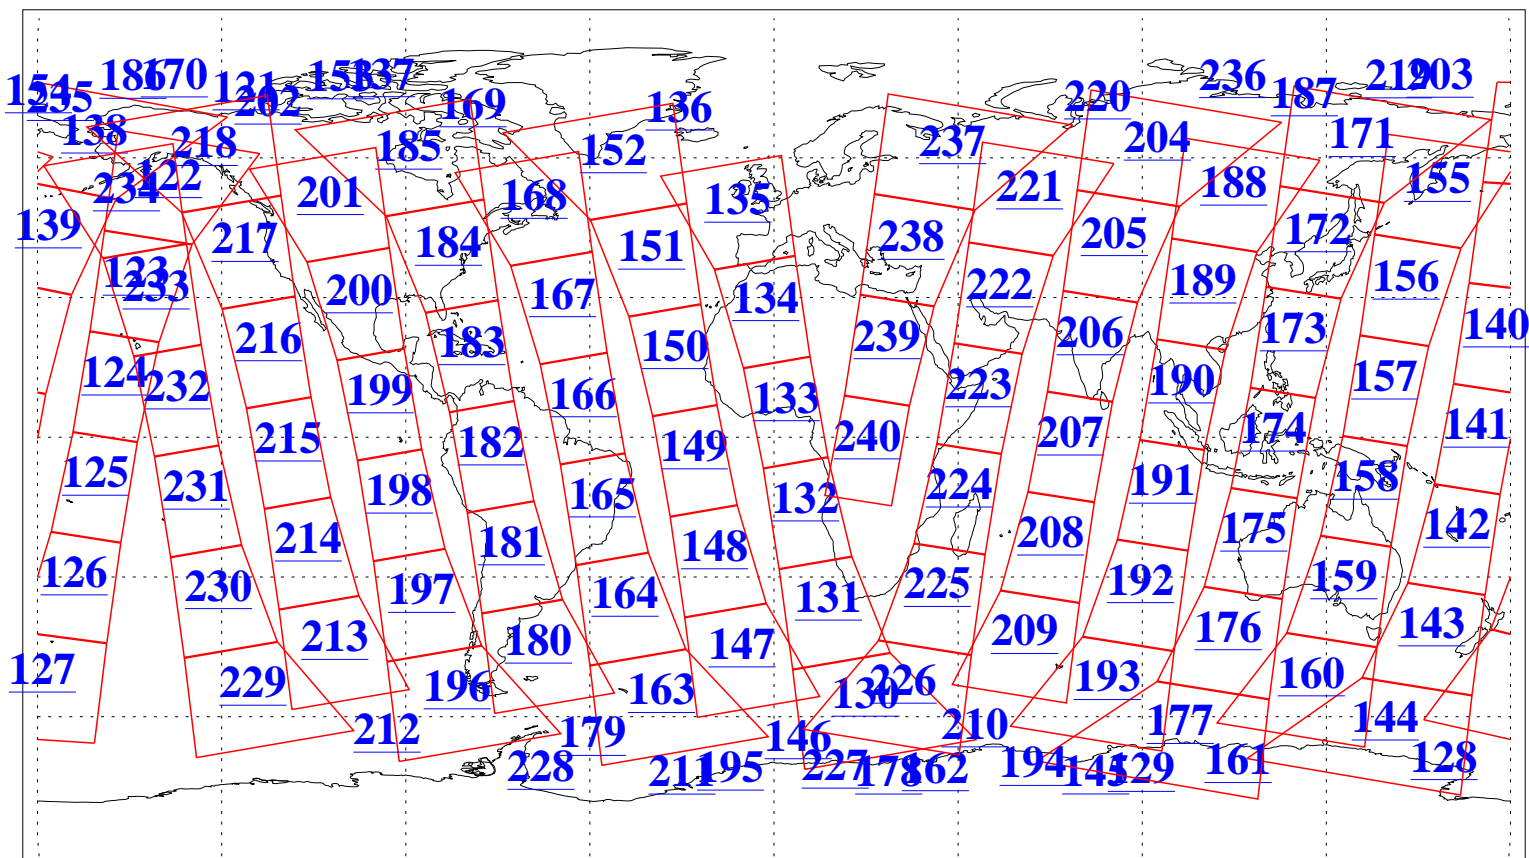

L1B Availability
AMSU Granules: 240
HSB Granules: 0
AIRS Granules: 240

24 Jan 2013
DoY 24
Aqua Day 3918
Granules: 1 to 120

Granules: 121 to 240

Legend: AMSU Available, HSB Available, AIRS Available

L1B Availability
AMSU Granules: 240
HSB Granules: 0
AIRS Granules: 240

24 Jan 2013
DoY 24
Aqua Day 3918
Ascending Granules

Descending Granules

Legend: AMSU Available, HSB Available, AIRS Available

L1B Availability
 AMSU Granules: 240
 HSB Granules: 0
 AIRS Granules: 240

24 Jan 2013
 DoY 24
 Aqua Day 3918

Northern Hemisphere Granules

Southern Hemisphere Granules

Legend: AMSU Available, HSB Available, AIRS Available