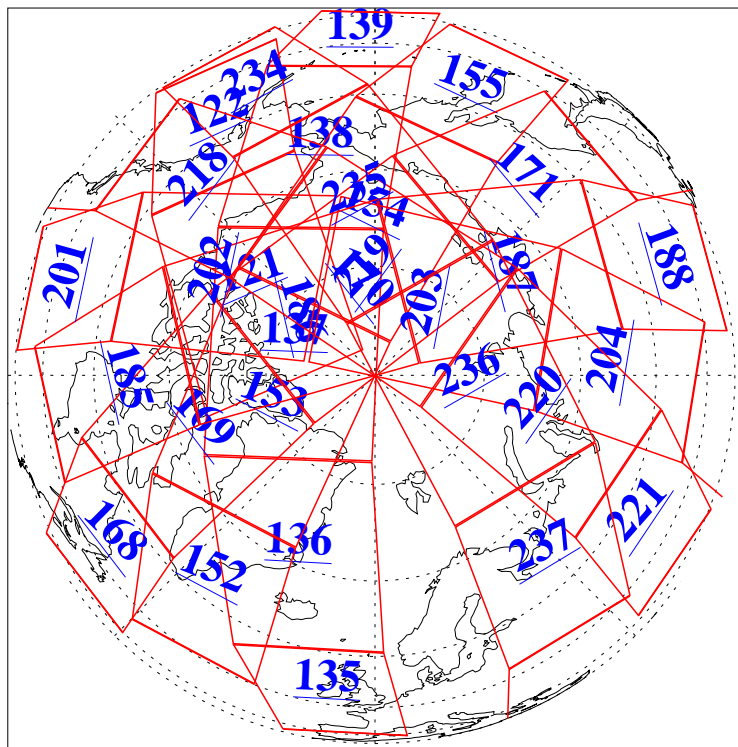

L1B Availability
AMSU Granules: 240
HSB Granules: 0
AIRS Granules: 240

24 Jan 2013
DoY 24
Aqua Day 3918
Granules: 1 to 120

Granules: 121 to 240

Legend: AMSU Available, HSB Available, AIRS Available

L1B Availability
AMSU Granules: 240
HSB Granules: 0
AIRS Granules: 240

24 Jan 2013
DoY 24
Aqua Day 3918
Ascending Granules

Descending Granules

Legend: AMSU Available, HSB Available, AIRS Available

L1B Availability
 AMSU Granules: 240
 HSB Granules: 0
 AIRS Granules: 240

24 Jan 2013
 DoY 24
 Aqua Day 3918

Northern Hemisphere Granules

Southern Hemisphere Granules

Legend: AMSU Available, HSB Available, AIRS Available