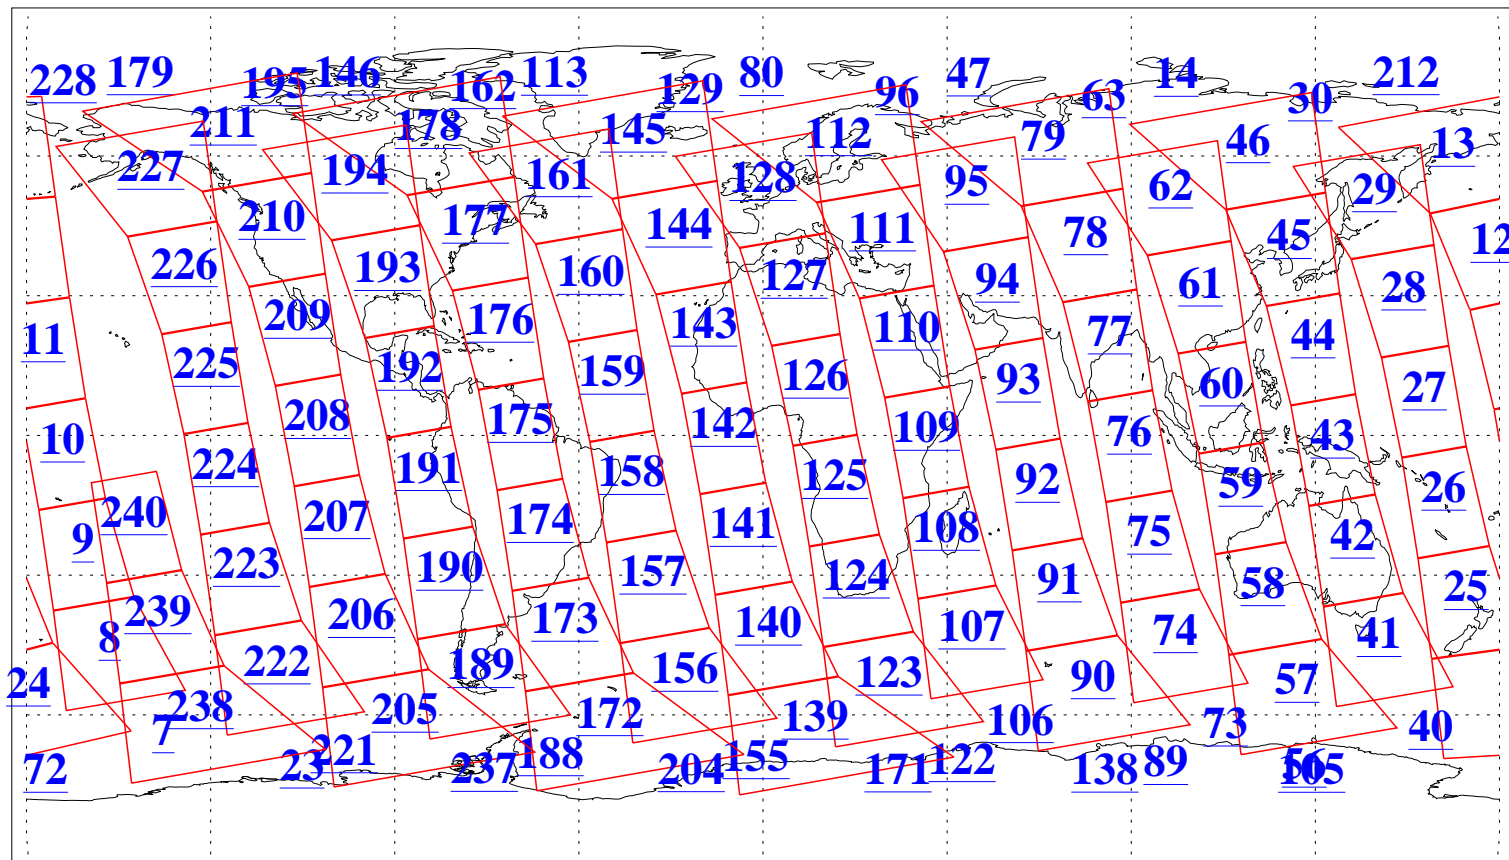

L1B Availability  
AMSU Granules: 240  
HSB Granules: 0  
AIRS Granules: 240

23 Jan 2013  
DoY 23  
Aqua Day 3917  
Granules: 1 to 120

Granules: 121 to 240

Legend: AMSU Available, HSB Available, AIRS Available

L1B Availability  
AMSU Granules: 240  
HSB Granules: 0  
AIRS Granules: 240

23 Jan 2013  
DoY 23  
Aqua Day 3917  
Ascending Granules

Descending Granules

Legend: AMSU Available, HSB Available, AIRS Available

L1B Availability  
 AMSU Granules: 240  
 HSB Granules: 0  
 AIRS Granules: 240

23 Jan 2013  
 DoY 23  
 Aqua Day 3917

Northern Hemisphere Granules

Southern Hemisphere Granules

Legend: AMSU Available, HSB Available, AIRS Available