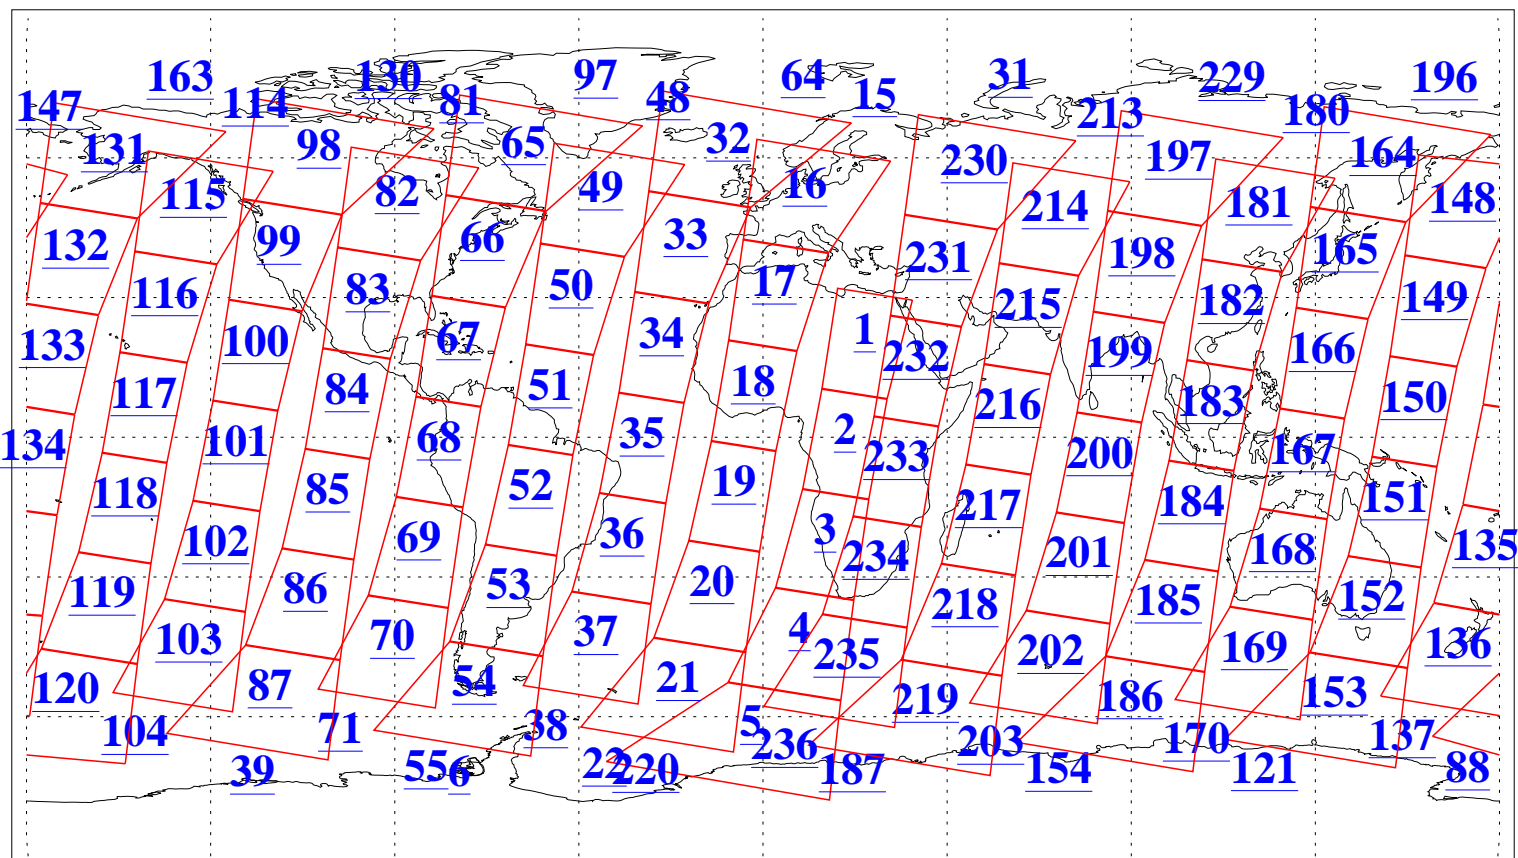

L1B Availability  
AMSU Granules: 240  
HSB Granules: 0  
AIRS Granules: 240

23 Jan 2013  
DoY 23  
Aqua Day 3917  
Granules: 1 to 120

Granules: 121 to 240

Legend: AMSU Available, HSB Available, AIRS Available

L1B Availability  
AMSU Granules: 240  
HSB Granules: 0  
AIRS Granules: 240

23 Jan 2013  
DoY 23  
Aqua Day 3917  
Ascending Granules

Descending Granules

Legend: AMSU Available, HSB Available, AIRS Available

L1B Availability  
 AMSU Granules: 240  
 HSB Granules: 0  
 AIRS Granules: 240

23 Jan 2013  
 DoY 23  
 Aqua Day 3917

Northern Hemisphere Granules

Southern Hemisphere Granules

Legend: AMSU Available, HSB Available, AIRS Available