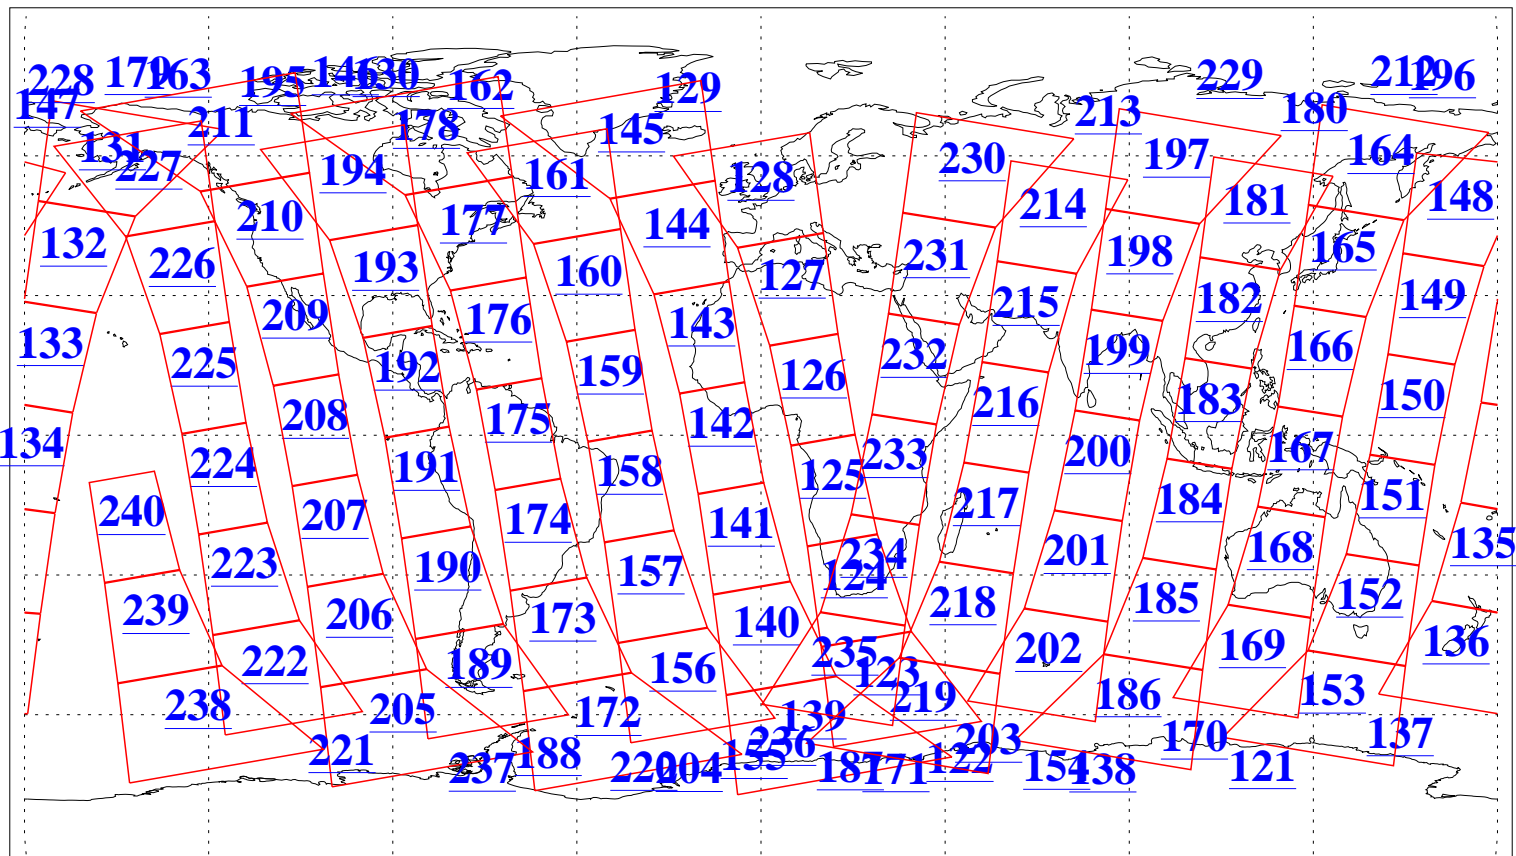

L1B Availability  
AMSU Granules: 240  
HSB Granules: 0  
AIRS Granules: 240

23 Jan 2013  
DoY 23  
Aqua Day 3917  
Granules: 1 to 120

Granules: 121 to 240

Legend: AMSU Available, HSB Available, AIRS Available

L1B Availability  
AMSU Granules: 240  
HSB Granules: 0  
AIRS Granules: 240

23 Jan 2013  
DoY 23  
Aqua Day 3917  
Ascending Granules

Descending Granules

Legend: AMSU Available, HSB Available, AIRS Available

L1B Availability  
 AMSU Granules: 240  
 HSB Granules: 0  
 AIRS Granules: 240

23 Jan 2013  
 DoY 23  
 Aqua Day 3917

Northern Hemisphere Granules

Southern Hemisphere Granules

Legend: AMSU Available, HSB Available, AIRS Available