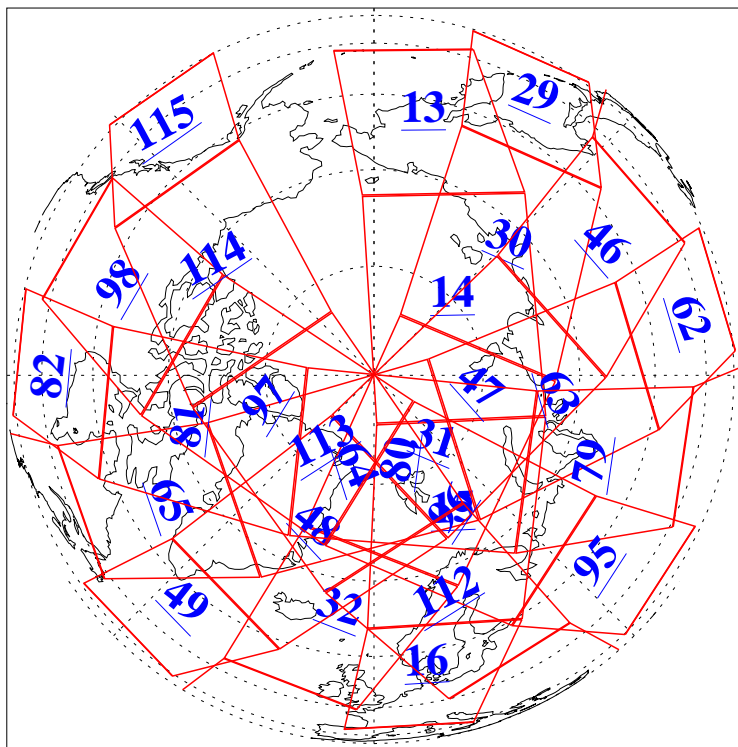

L1B Availability  
AMSU Granules: 240  
HSB Granules: 0  
AIRS Granules: 240

23 Jan 2013  
DoY 23  
Aqua Day 3917  
Granules: 1 to 120

Granules: 121 to 240

Legend: AMSU Available, HSB Available, AIRS Available

L1B Availability  
AMSU Granules: 240  
HSB Granules: 0  
AIRS Granules: 240

23 Jan 2013  
DoY 23  
Aqua Day 3917  
Ascending Granules

Descending Granules

Legend: AMSU Available, HSB Available, AIRS Available

L1B Availability  
 AMSU Granules: 240  
 HSB Granules: 0  
 AIRS Granules: 240

23 Jan 2013  
 DoY 23  
 Aqua Day 3917

Northern Hemisphere Granules

Southern Hemisphere Granules

Legend: AMSU Available, HSB Available, AIRS Available