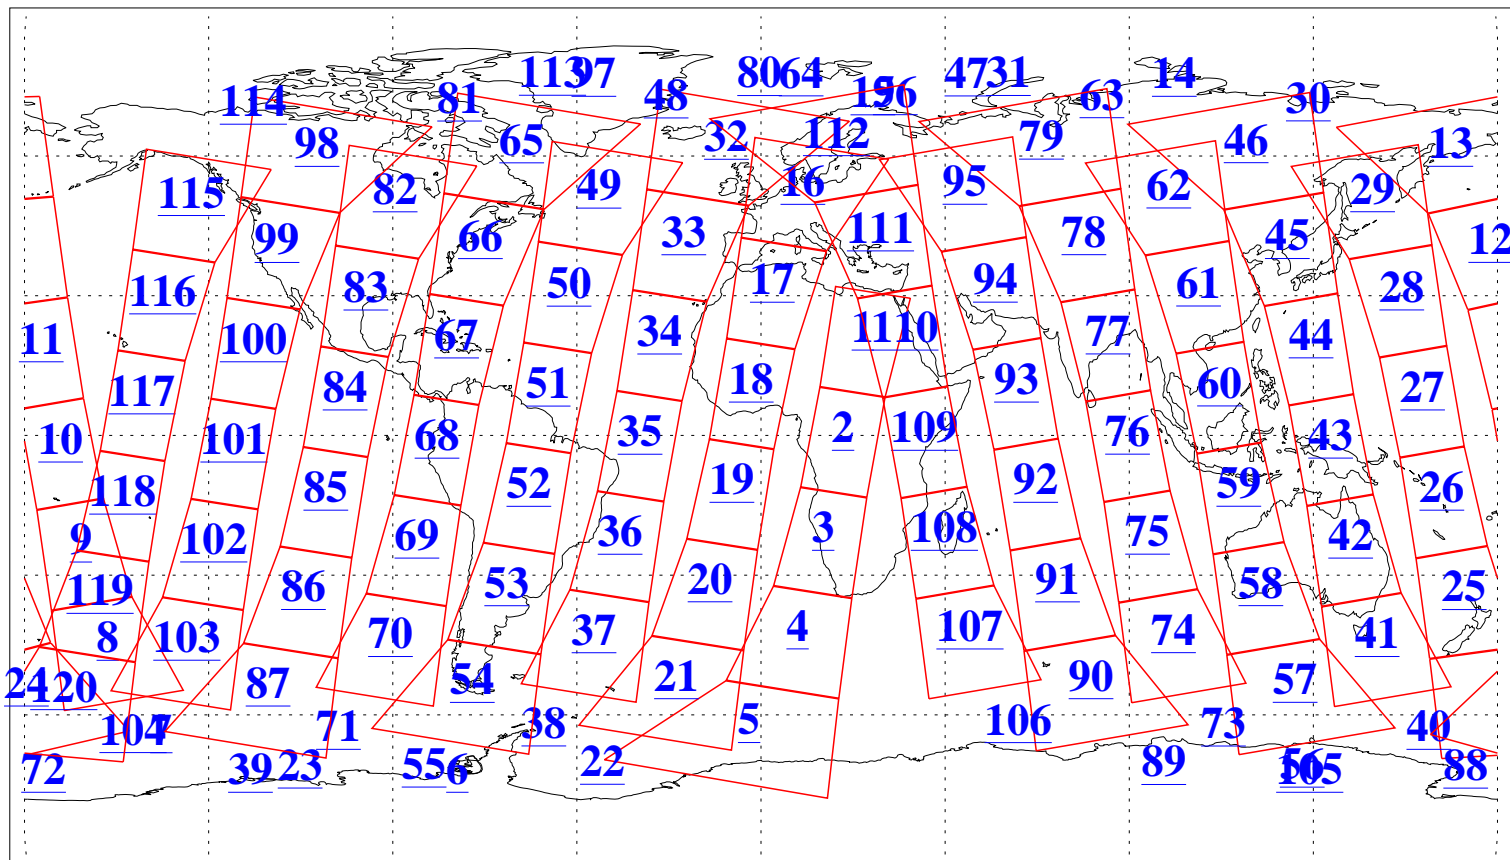

L1B Availability  
AMSU Granules: 240  
HSB Granules: 0  
AIRS Granules: 240

23 Jan 2013  
DoY 23  
Aqua Day 3917  
Granules: 1 to 120

Granules: 121 to 240

Legend: AMSU Available, HSB Available, AIRS Available

L1B Availability  
AMSU Granules: 240  
HSB Granules: 0  
AIRS Granules: 240

23 Jan 2013  
DoY 23  
Aqua Day 3917  
Ascending Granules

Descending Granules

Legend: AMSU Available, HSB Available, AIRS Available

L1B Availability  
 AMSU Granules: 240  
 HSB Granules: 0  
 AIRS Granules: 240

23 Jan 2013  
 DoY 23  
 Aqua Day 3917

Northern Hemisphere Granules

Southern Hemisphere Granules

Legend: AMSU Available, HSB Available, AIRS Available