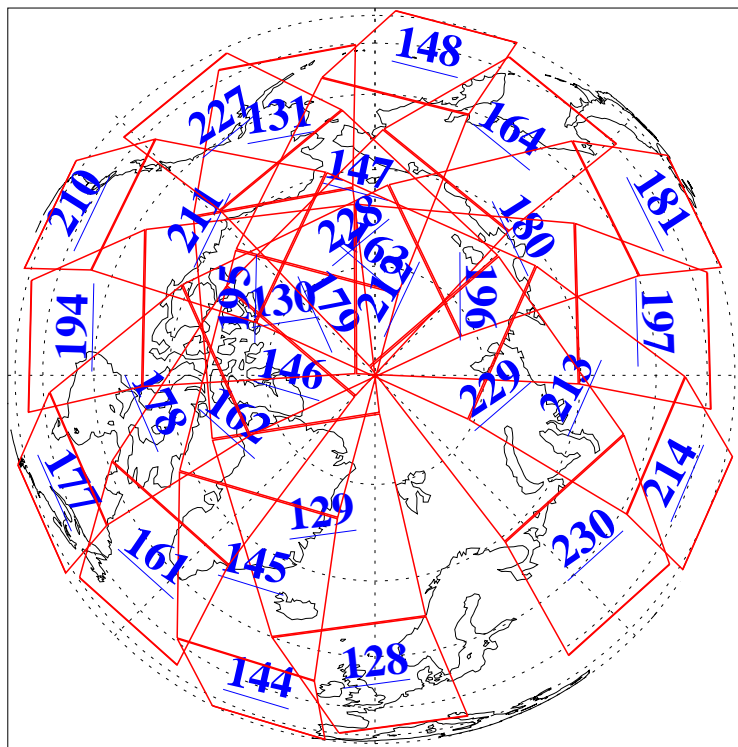

L1B Availability  
AMSU Granules: 240  
HSB Granules: 0  
AIRS Granules: 240

23 Jan 2013  
DoY 23  
Aqua Day 3917  
Granules: 1 to 120

Granules: 121 to 240

Legend: AMSU Available, HSB Available, AIRS Available

L1B Availability  
AMSU Granules: 240  
HSB Granules: 0  
AIRS Granules: 240

23 Jan 2013  
DoY 23  
Aqua Day 3917  
Ascending Granules

Descending Granules

Legend: AMSU Available, HSB Available, AIRS Available

L1B Availability  
 AMSU Granules: 240  
 HSB Granules: 0  
 AIRS Granules: 240

23 Jan 2013  
 DoY 23  
 Aqua Day 3917

Northern Hemisphere Granules

Southern Hemisphere Granules

Legend: AMSU Available, HSB Available, AIRS Available