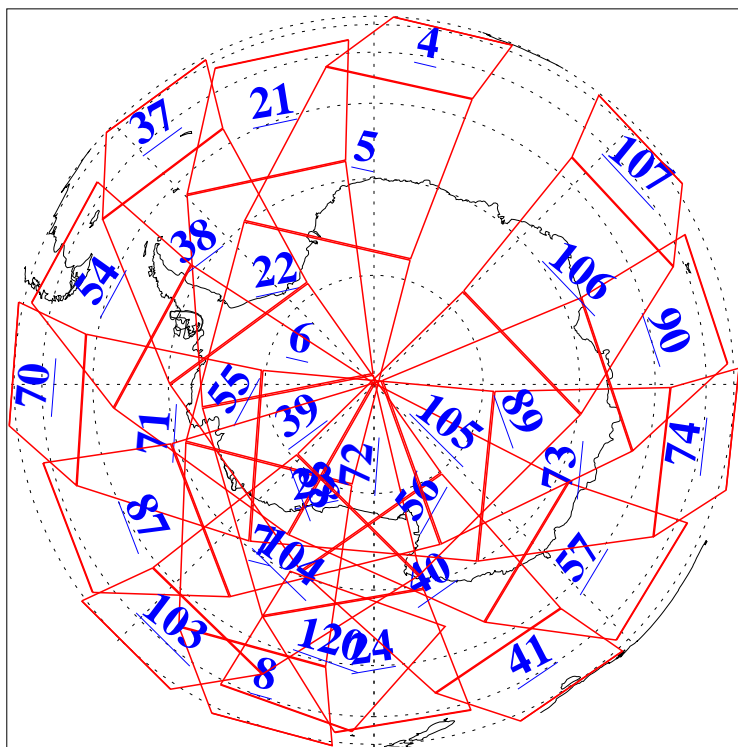

L1B Availability  
AMSU Granules: 240  
HSB Granules: 0  
AIRS Granules: 240

23 Jan 2013  
DoY 23  
Aqua Day 3917  
Granules: 1 to 120

Granules: 121 to 240

Legend: AMSU Available, HSB Available, AIRS Available

L1B Availability  
AMSU Granules: 240  
HSB Granules: 0  
AIRS Granules: 240

23 Jan 2013  
DoY 23  
Aqua Day 3917  
Ascending Granules

Descending Granules

Legend: AMSU Available, HSB Available, AIRS Available

L1B Availability  
 AMSU Granules: 240  
 HSB Granules: 0  
 AIRS Granules: 240

23 Jan 2013  
 DoY 23  
 Aqua Day 3917

Northern Hemisphere Granules

Southern Hemisphere Granules

Legend: AMSU Available, HSB Available, AIRS Available