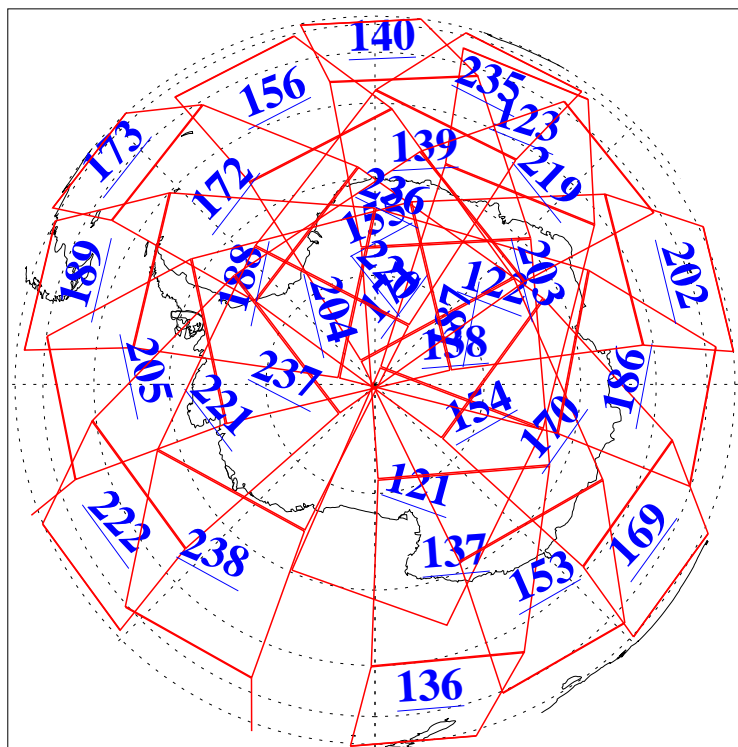

L1B Availability  
AMSU Granules: 240  
HSB Granules: 0  
AIRS Granules: 240

23 Jan 2013  
DoY 23  
Aqua Day 3917  
Granules: 1 to 120

Granules: 121 to 240

Legend: AMSU Available, HSB Available, AIRS Available

L1B Availability  
AMSU Granules: 240  
HSB Granules: 0  
AIRS Granules: 240

23 Jan 2013  
DoY 23  
Aqua Day 3917  
Ascending Granules

Descending Granules

Legend: AMSU Available, HSB Available, AIRS Available

L1B Availability  
 AMSU Granules: 240  
 HSB Granules: 0  
 AIRS Granules: 240

23 Jan 2013  
 DoY 23  
 Aqua Day 3917

Northern Hemisphere Granules

Southern Hemisphere Granules

Legend: AMSU Available, HSB Available, AIRS Available