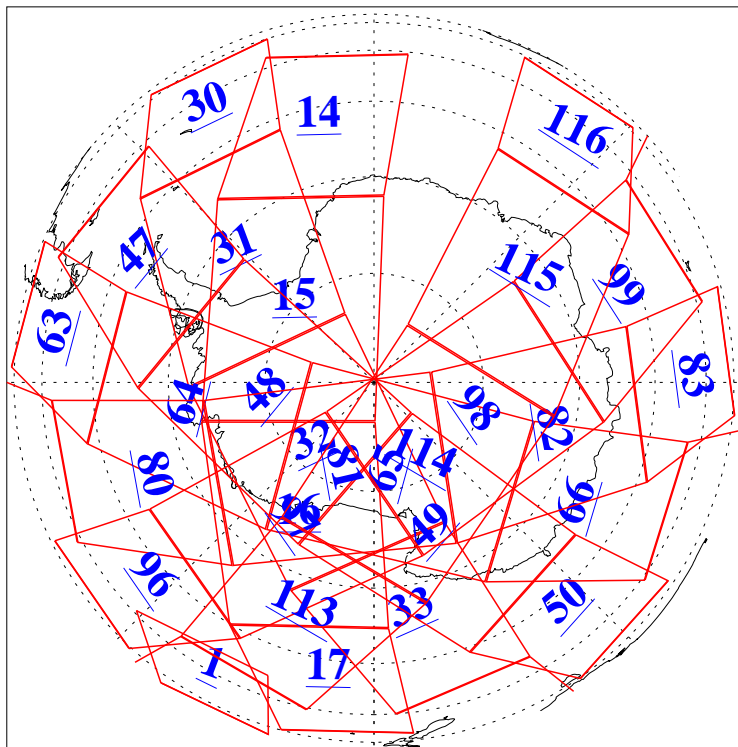

L1B Availability  
AMSU Granules: 240  
HSB Granules: 0  
AIRS Granules: 240

22 Jan 2013  
DoY 22  
Aqua Day 3916  
Granules: 1 to 120

Granules: 121 to 240

Legend: AMSU Available, HSB Available, AIRS Available

L1B Availability  
AMSU Granules: 240  
HSB Granules: 0  
AIRS Granules: 240

22 Jan 2013  
DoY 22  
Aqua Day 3916  
Ascending Granules

Descending Granules

Legend: AMSU Available, HSB Available, AIRS Available

L1B Availability  
 AMSU Granules: 240  
 HSB Granules: 0  
 AIRS Granules: 240

22 Jan 2013  
 DoY 22  
 Aqua Day 3916

Northern Hemisphere Granules

Southern Hemisphere Granules

Legend: AMSU Available, HSB Available, AIRS Available