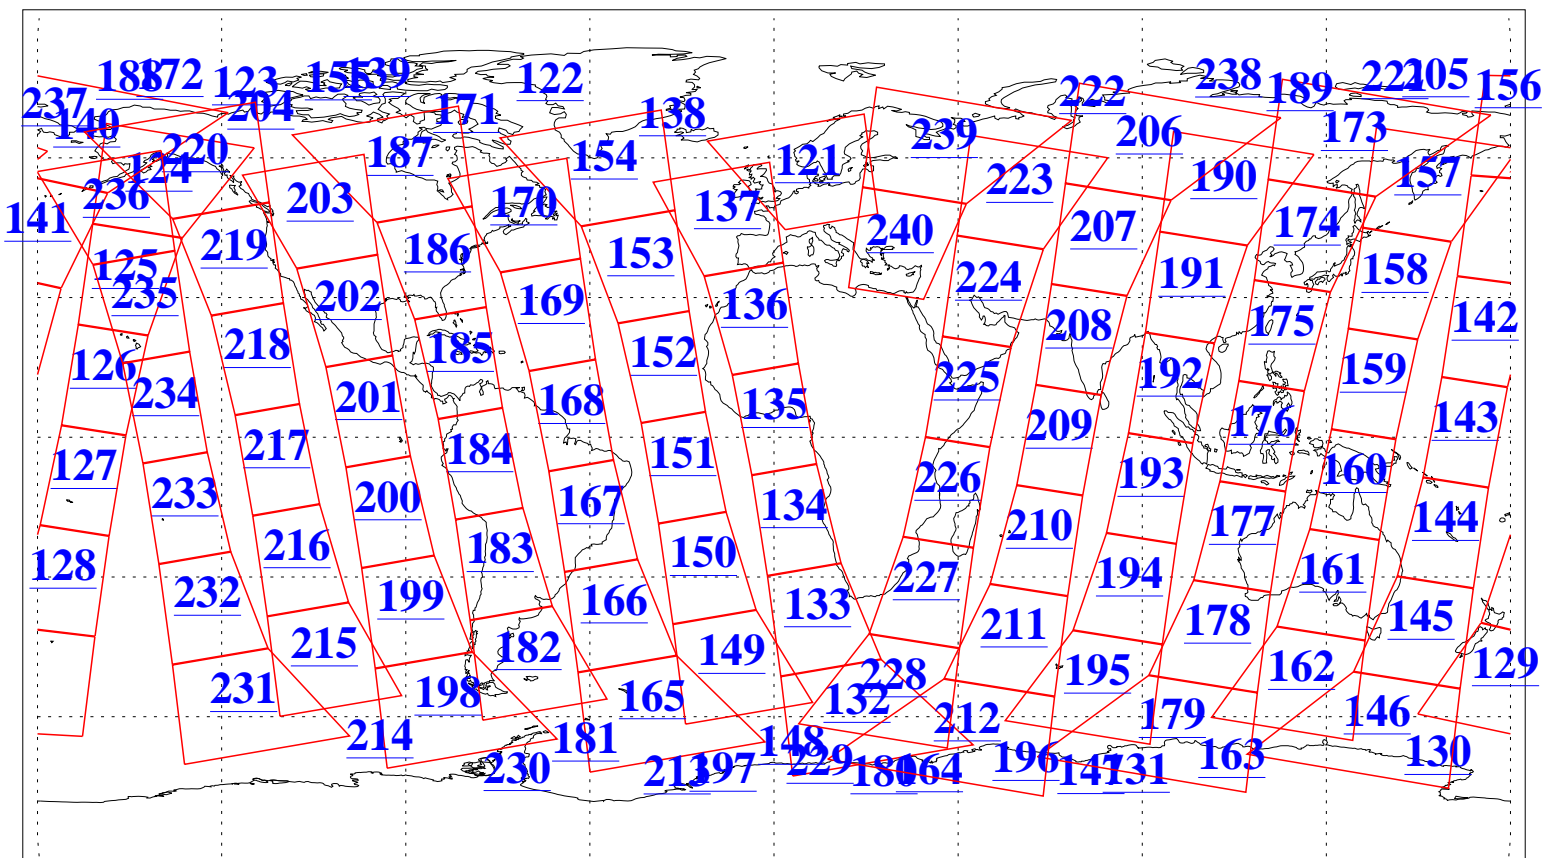

L1B Availability  
AMSU Granules: 240  
HSB Granules: 0  
AIRS Granules: 240

22 Jan 2013  
DoY 22  
Aqua Day 3916  
Granules: 1 to 120

Granules: 121 to 240

Legend: AMSU Available, HSB Available, AIRS Available

L1B Availability  
AMSU Granules: 240  
HSB Granules: 0  
AIRS Granules: 240

22 Jan 2013  
DoY 22  
Aqua Day 3916  
Ascending Granules

Descending Granules

Legend: AMSU Available, HSB Available, AIRS Available

L1B Availability  
 AMSU Granules: 240  
 HSB Granules: 0  
 AIRS Granules: 240

22 Jan 2013  
 DoY 22  
 Aqua Day 3916

Northern Hemisphere Granules

Southern Hemisphere Granules

Legend: AMSU Available, HSB Available, AIRS Available