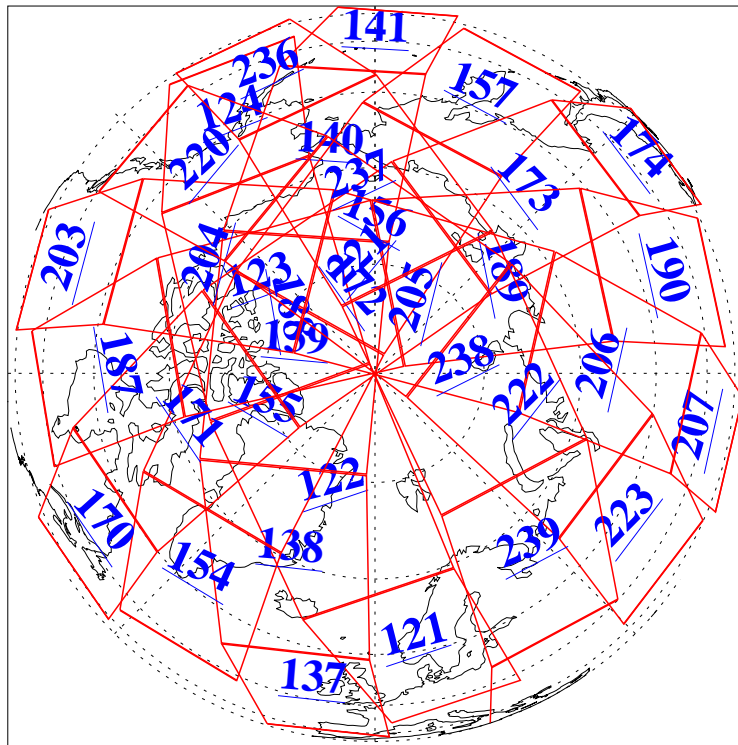

L1B Availability  
AMSU Granules: 240  
HSB Granules: 0  
AIRS Granules: 240

22 Jan 2013  
DoY 22  
Aqua Day 3916  
Ascending Granules

Descending Granules

Legend: AMSU Available, HSB Available, AIRS Available

L1B Availability  
 AMSU Granules: 240  
 HSB Granules: 0  
 AIRS Granules: 240

22 Jan 2013  
 DoY 22  
 Aqua Day 3916

Northern Hemisphere Granules

Southern Hemisphere Granules

Legend: AMSU Available, HSB Available, AIRS Available