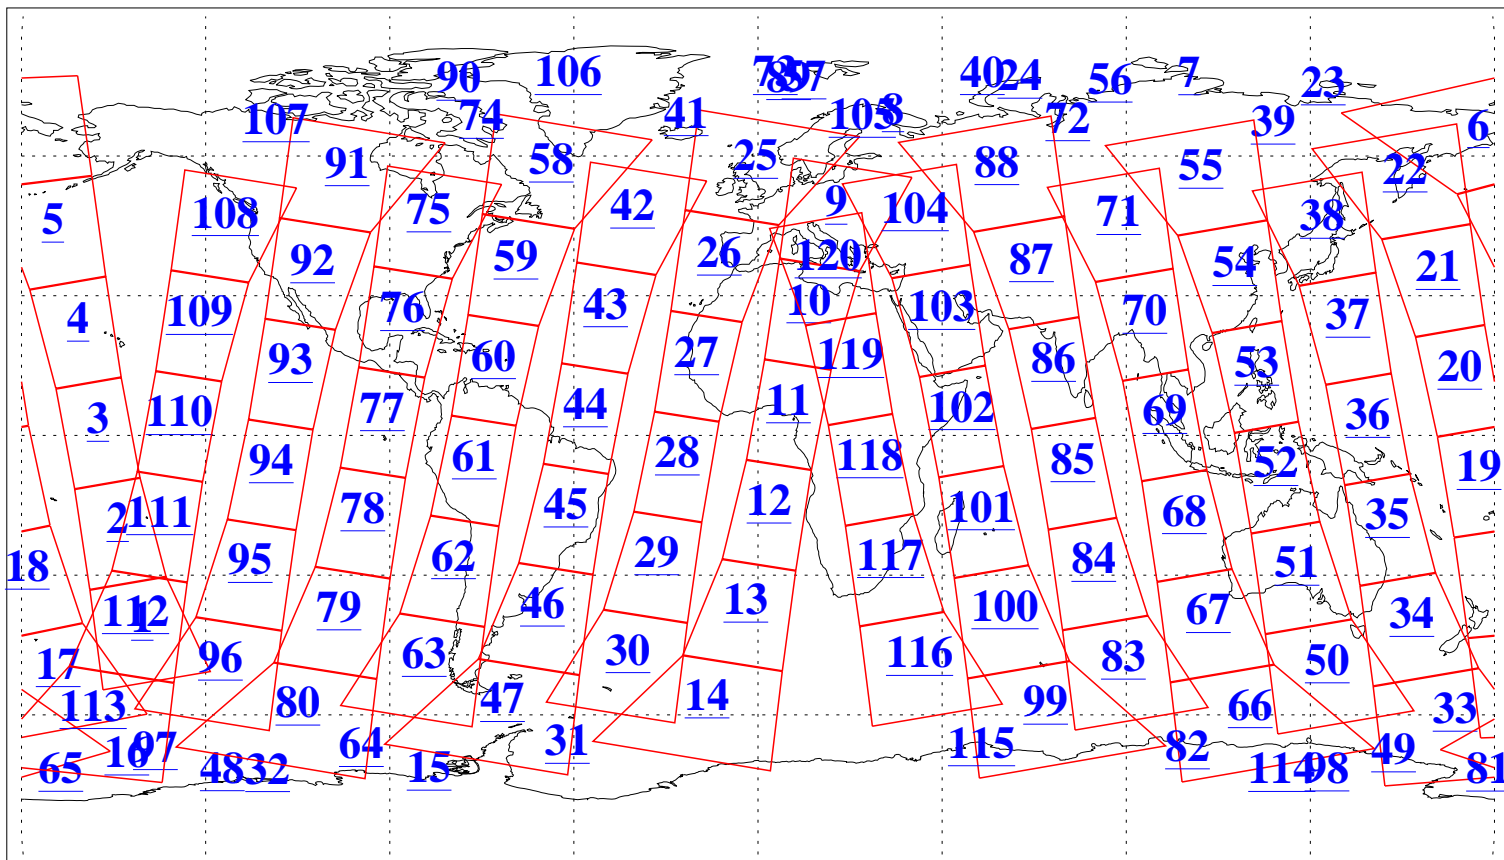

L1B Availability  
AMSU Granules: 240  
HSB Granules: 0  
AIRS Granules: 240

22 Jan 2013  
DoY 22  
Aqua Day 3916  
Granules: 1 to 120

Granules: 121 to 240

Legend: AMSU Available, HSB Available, AIRS Available

L1B Availability  
AMSU Granules: 240  
HSB Granules: 0  
AIRS Granules: 240

22 Jan 2013  
DoY 22  
Aqua Day 3916  
Ascending Granules

Descending Granules

Legend: AMSU Available, HSB Available, AIRS Available

L1B Availability  
 AMSU Granules: 240  
 HSB Granules: 0  
 AIRS Granules: 240

22 Jan 2013  
 DoY 22  
 Aqua Day 3916

Northern Hemisphere Granules

Southern Hemisphere Granules

Legend: AMSU Available, HSB Available, AIRS Available