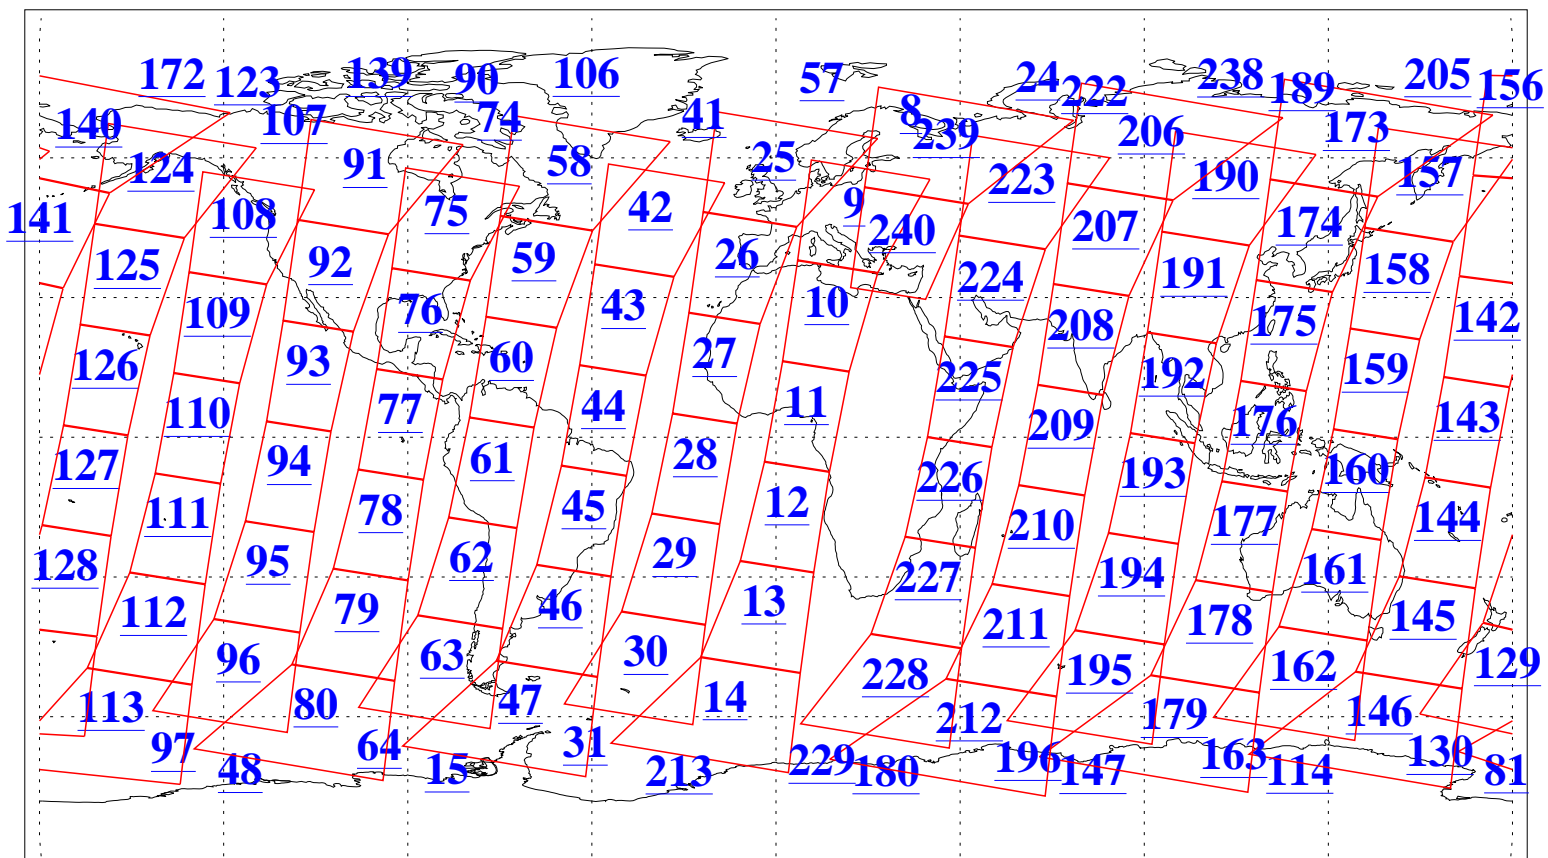

L1B Availability  
AMSU Granules: 240  
HSB Granules: 0  
AIRS Granules: 240

22 Jan 2013  
DoY 22  
Aqua Day 3916  
Granules: 1 to 120

Granules: 121 to 240

Legend: AMSU Available, HSB Available, AIRS Available

L1B Availability  
AMSU Granules: 240  
HSB Granules: 0  
AIRS Granules: 240

22 Jan 2013  
DoY 22  
Aqua Day 3916  
Ascending Granules

Descending Granules

Legend: AMSU Available, HSB Available, AIRS Available

L1B Availability  
 AMSU Granules: 240  
 HSB Granules: 0  
 AIRS Granules: 240

22 Jan 2013  
 DoY 22  
 Aqua Day 3916

Northern Hemisphere Granules

Southern Hemisphere Granules

Legend: AMSU Available, HSB Available, AIRS Available