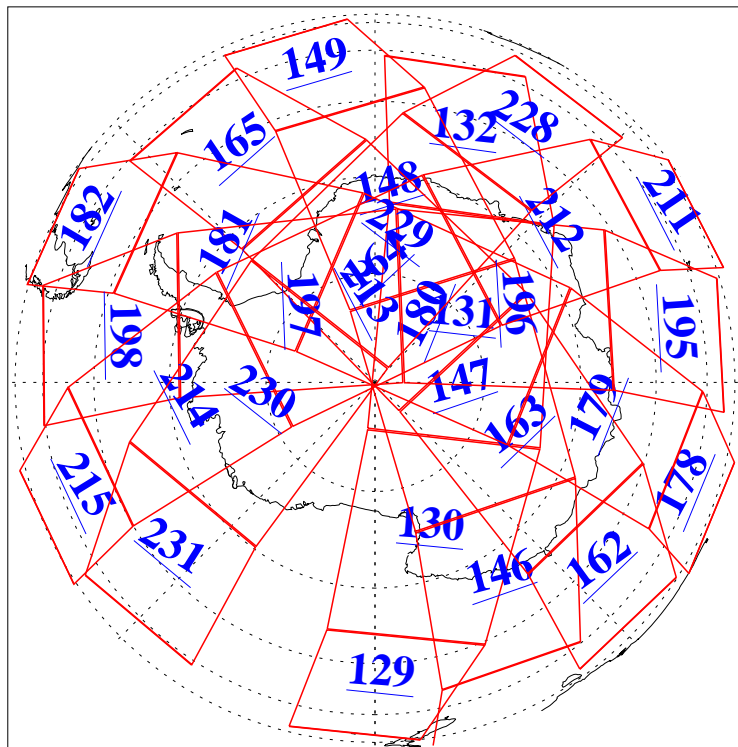

L1B Availability  
AMSU Granules: 240  
HSB Granules: 0  
AIRS Granules: 240

22 Jan 2013  
DoY 22  
Aqua Day 3916  
Granules: 1 to 120

Granules: 121 to 240

Legend: AMSU Available, HSB Available, AIRS Available

L1B Availability  
AMSU Granules: 240  
HSB Granules: 0  
AIRS Granules: 240

22 Jan 2013  
DoY 22  
Aqua Day 3916  
Ascending Granules

Descending Granules

Legend: AMSU Available, HSB Available, AIRS Available

L1B Availability  
 AMSU Granules: 240  
 HSB Granules: 0  
 AIRS Granules: 240

22 Jan 2013  
 DoY 22  
 Aqua Day 3916

Northern Hemisphere Granules

Southern Hemisphere Granules

Legend: AMSU Available, HSB Available, AIRS Available