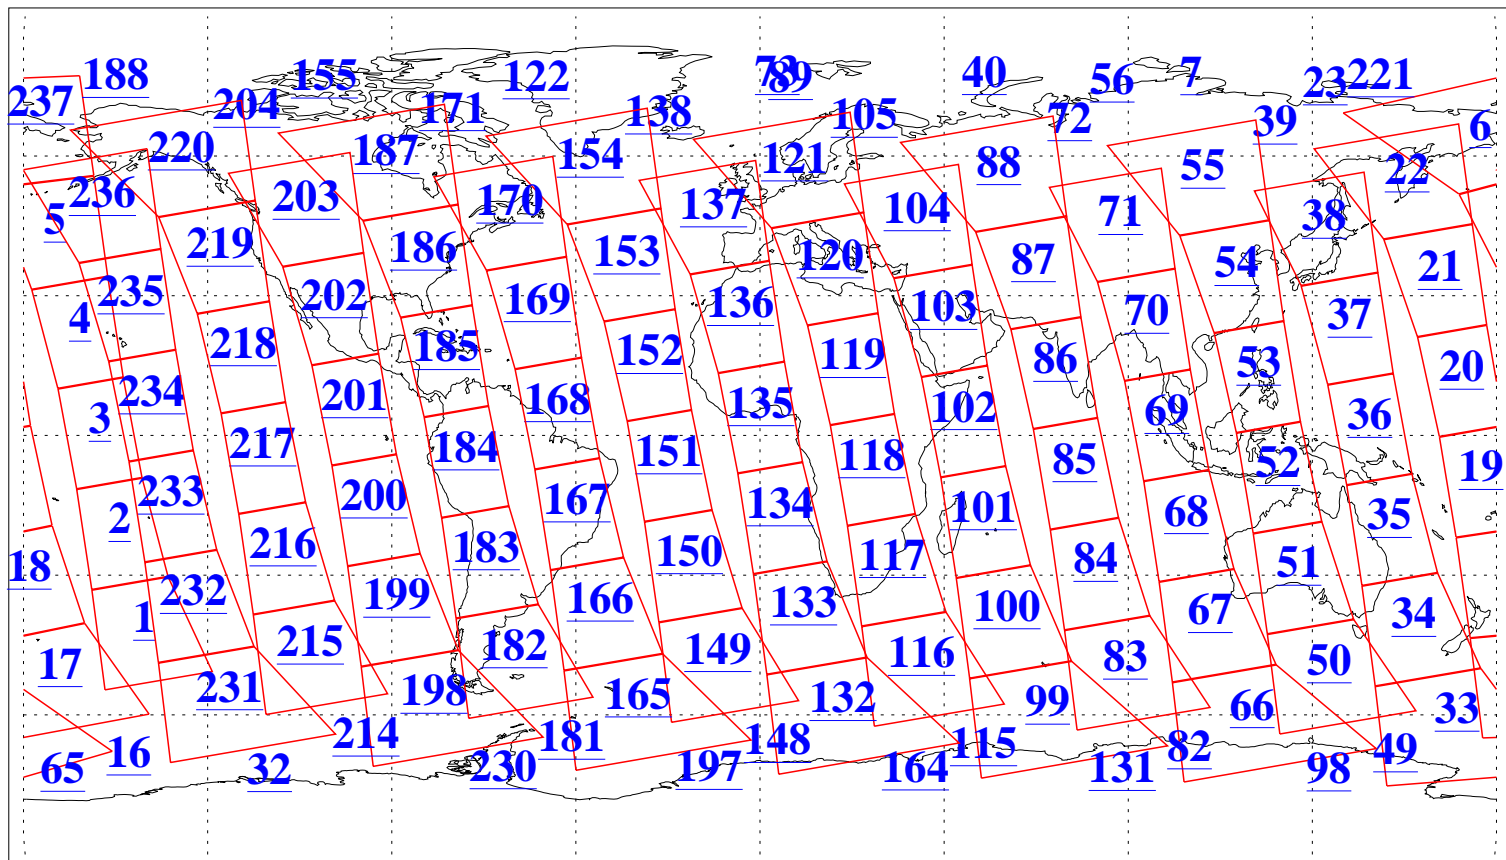

L1B Availability  
AMSU Granules: 240  
HSB Granules: 0  
AIRS Granules: 240

22 Jan 2013  
DoY 22  
Aqua Day 3916  
Granules: 1 to 120

Granules: 121 to 240

Legend: AMSU Available, HSB Available, AIRS Available

L1B Availability  
AMSU Granules: 240  
HSB Granules: 0  
AIRS Granules: 240

22 Jan 2013  
DoY 22  
Aqua Day 3916  
Ascending Granules

Descending Granules

Legend: AMSU Available, HSB Available, AIRS Available

L1B Availability  
 AMSU Granules: 240  
 HSB Granules: 0  
 AIRS Granules: 240

22 Jan 2013  
 DoY 22  
 Aqua Day 3916

Northern Hemisphere Granules

Southern Hemisphere Granules

Legend: AMSU Available, HSB Available, AIRS Available