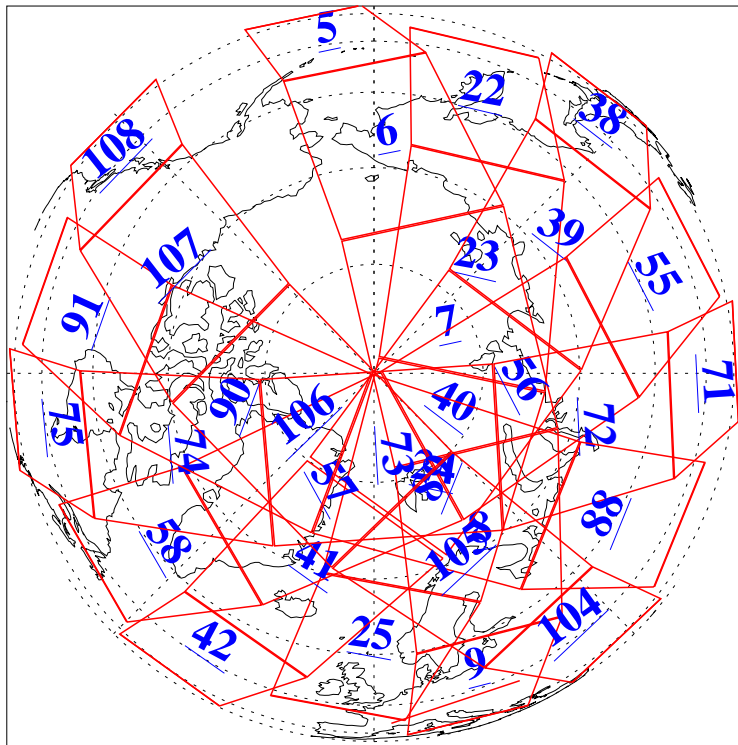

L1B Availability  
AMSU Granules: 240  
HSB Granules: 0  
AIRS Granules: 240

22 Jan 2013  
DoY 22  
Aqua Day 3916  
Granules: 1 to 120

Granules: 121 to 240

Legend: AMSU Available, HSB Available, AIRS Available

L1B Availability  
AMSU Granules: 240  
HSB Granules: 0  
AIRS Granules: 240

22 Jan 2013  
DoY 22  
Aqua Day 3916  
Ascending Granules

Descending Granules

Legend: AMSU Available, HSB Available, AIRS Available

L1B Availability  
 AMSU Granules: 240  
 HSB Granules: 0  
 AIRS Granules: 240

22 Jan 2013  
 DoY 22  
 Aqua Day 3916

Northern Hemisphere Granules

Southern Hemisphere Granules

Legend: AMSU Available, HSB Available, AIRS Available