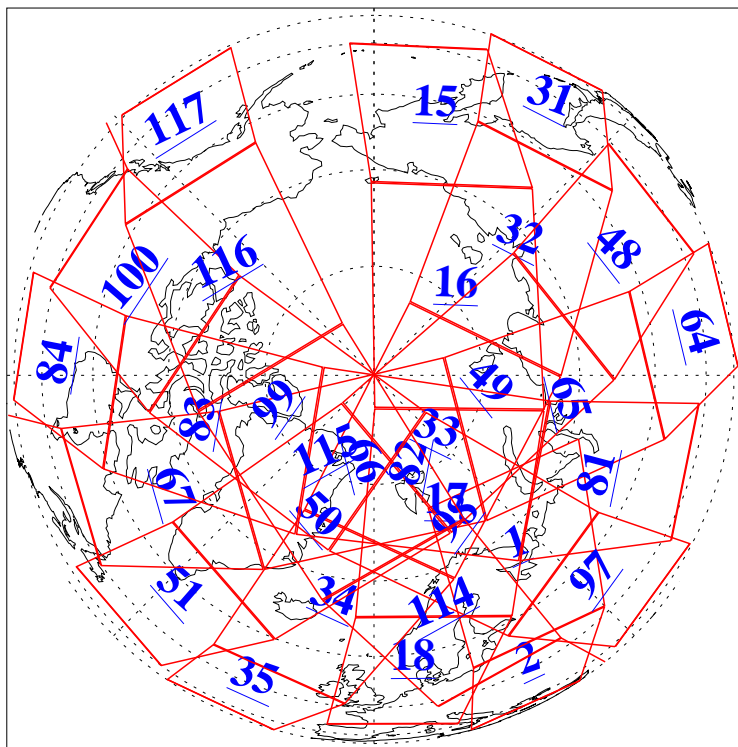

L1B Availability
AMSU Granules: 240
HSB Granules: 0
AIRS Granules: 240

21 Jan 2013
DoY 21
Aqua Day 3915
Granules: 1 to 120

Granules: 121 to 240

Legend: AMSU Available, HSB Available, AIRS Available

L1B Availability
AMSU Granules: 240
HSB Granules: 0
AIRS Granules: 240

21 Jan 2013
DoY 21
Aqua Day 3915
Ascending Granules

Descending Granules

Legend: AMSU Available, HSB Available, AIRS Available

L1B Availability
 AMSU Granules: 240
 HSB Granules: 0
 AIRS Granules: 240

21 Jan 2013
 DoY 21
 Aqua Day 3915

Northern Hemisphere Granules

Southern Hemisphere Granules

Legend: AMSU Available, HSB Available, AIRS Available