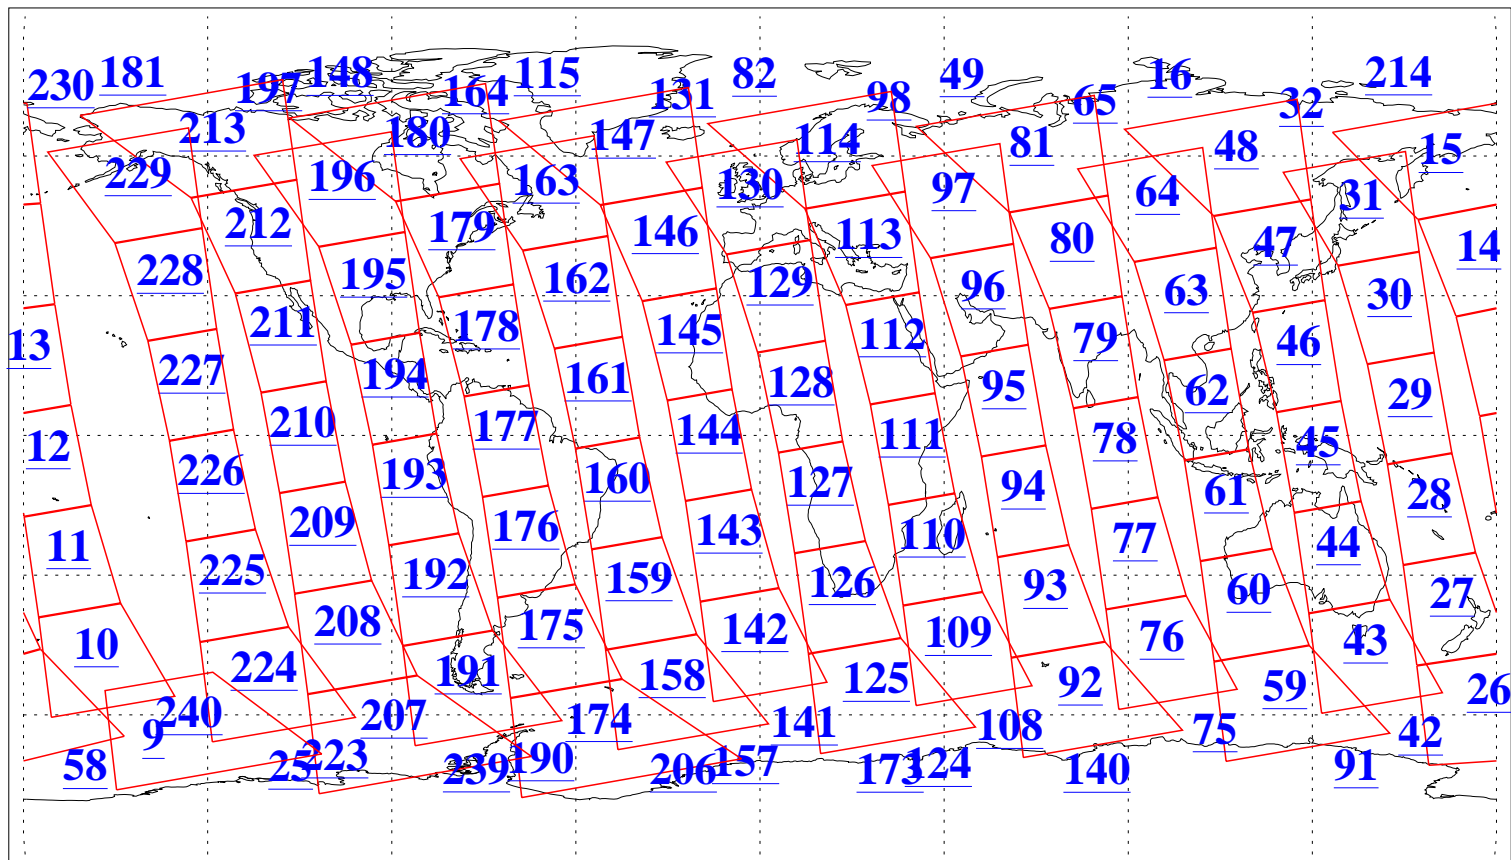

L1B Availability
AMSU Granules: 240
HSB Granules: 0
AIRS Granules: 240

21 Jan 2013
DoY 21
Aqua Day 3915
Granules: 1 to 120

Granules: 121 to 240

Legend: AMSU Available, HSB Available, AIRS Available

L1B Availability
AMSU Granules: 240
HSB Granules: 0
AIRS Granules: 240

21 Jan 2013
DoY 21
Aqua Day 3915
Ascending Granules

Descending Granules

Legend: AMSU Available, HSB Available, AIRS Available

L1B Availability
 AMSU Granules: 240
 HSB Granules: 0
 AIRS Granules: 240

21 Jan 2013
 DoY 21
 Aqua Day 3915

Northern Hemisphere Granules

Southern Hemisphere Granules

Legend: AMSU Available, HSB Available, AIRS Available