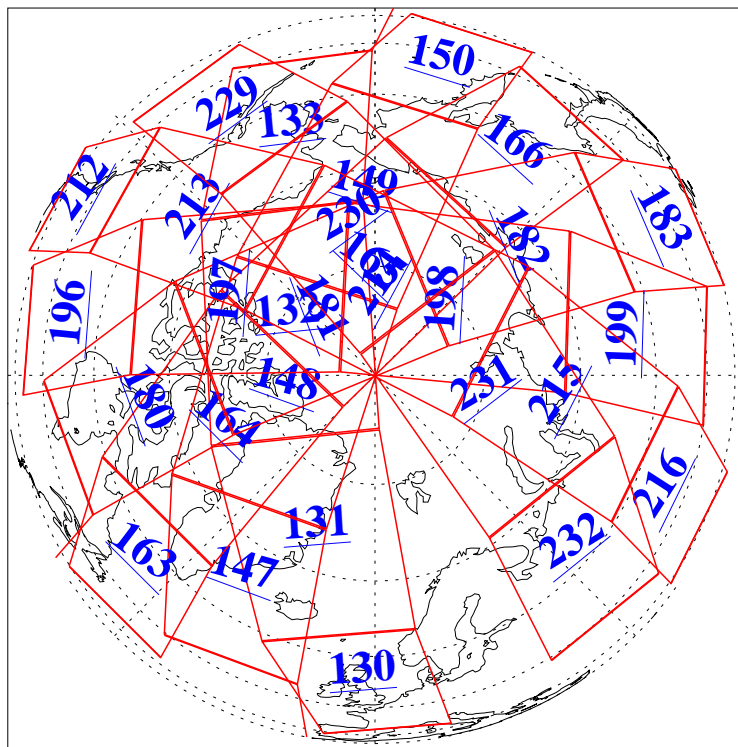

21 Jan 2013
DoY 21
Aqua Day 3915
Ascending Granules

Descending Granules

Legend: AMSU Available, HSB Available, AIRS Available

L1B Availability
 AMSU Granules: 240
 HSB Granules: 0
 AIRS Granules: 240

21 Jan 2013
 DoY 21
 Aqua Day 3915

Northern Hemisphere Granules

Southern Hemisphere Granules

Legend: AMSU Available, HSB Available, AIRS Available