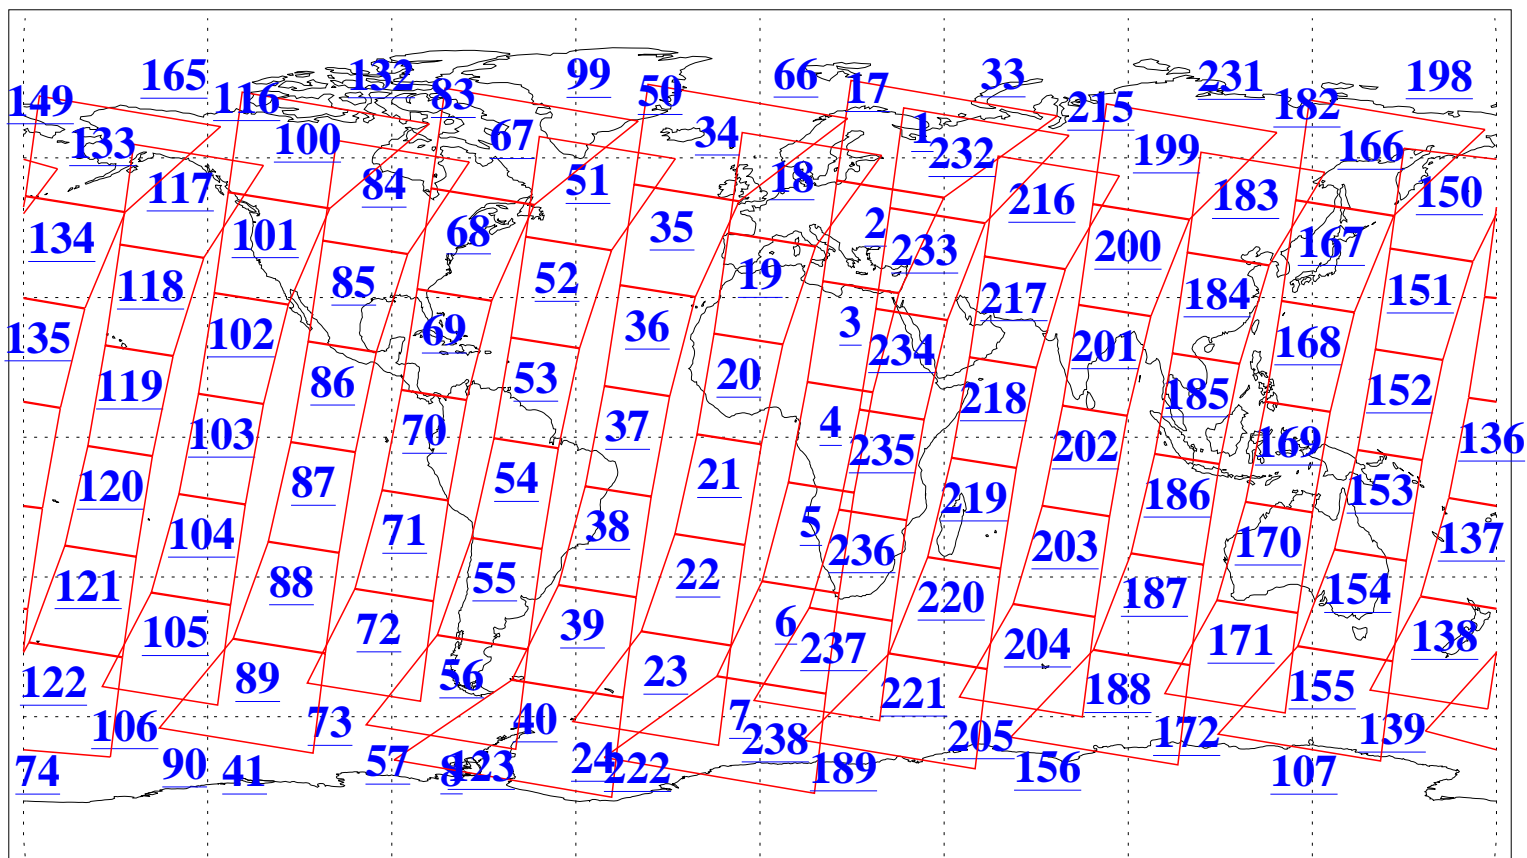

L1B Availability
AMSU Granules: 240
HSB Granules: 0
AIRS Granules: 240

21 Jan 2013
DoY 21
Aqua Day 3915
Granules: 1 to 120

Granules: 121 to 240

Legend: AMSU Available, HSB Available, AIRS Available

L1B Availability
AMSU Granules: 240
HSB Granules: 0
AIRS Granules: 240

21 Jan 2013
DoY 21
Aqua Day 3915
Ascending Granules

Descending Granules

Legend: AMSU Available, HSB Available, AIRS Available

L1B Availability
 AMSU Granules: 240
 HSB Granules: 0
 AIRS Granules: 240

21 Jan 2013
 DoY 21
 Aqua Day 3915

Northern Hemisphere Granules

Southern Hemisphere Granules

Legend: AMSU Available, HSB Available, AIRS Available