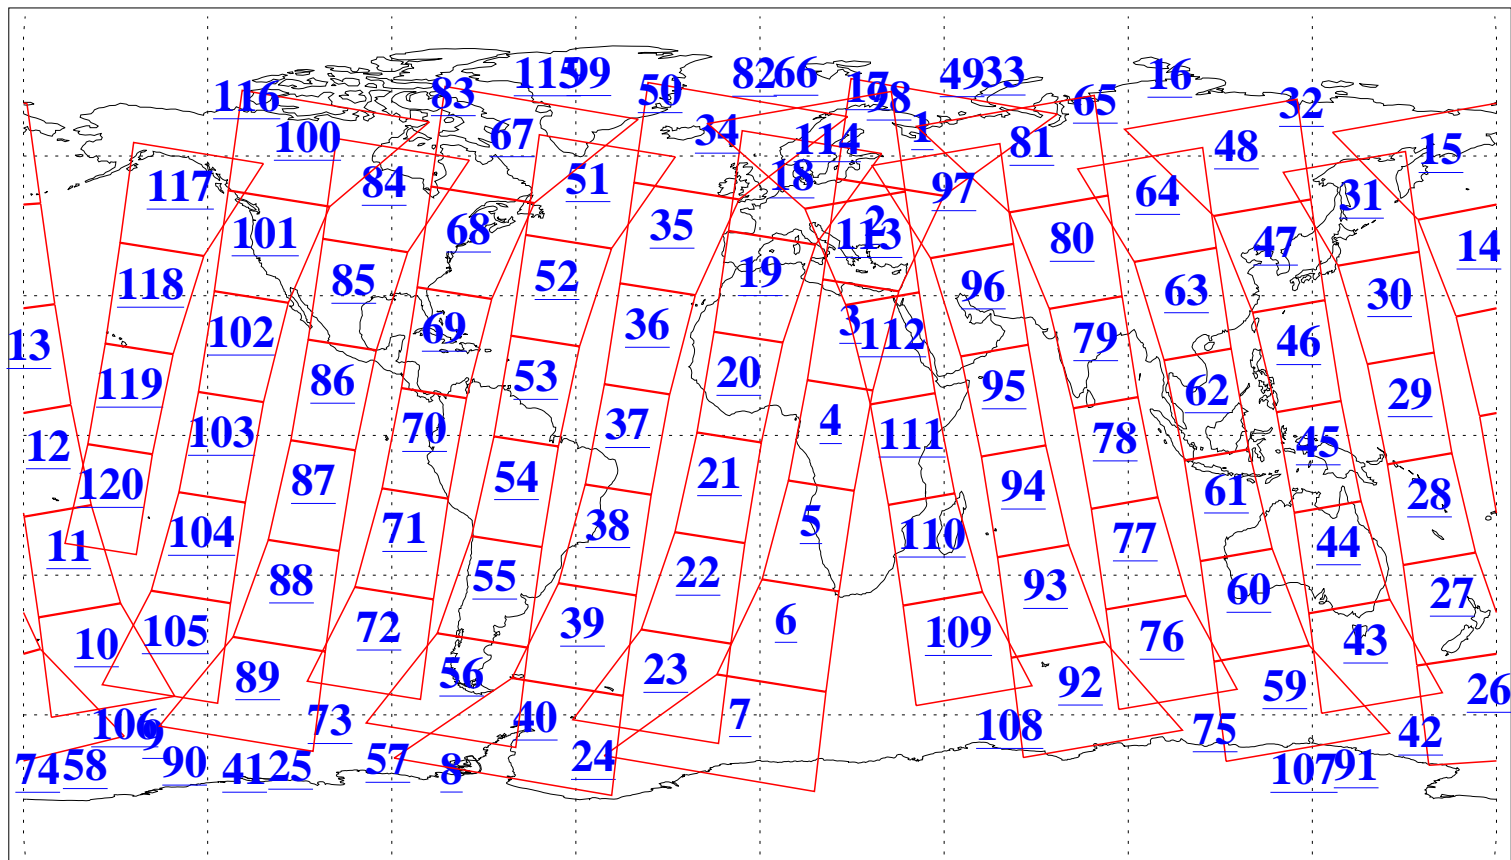

L1B Availability
AMSU Granules: 240
HSB Granules: 0
AIRS Granules: 240

21 Jan 2013
DoY 21
Aqua Day 3915
Granules: 1 to 120

Granules: 121 to 240

Legend: AMSU Available, HSB Available, AIRS Available

L1B Availability
AMSU Granules: 240
HSB Granules: 0
AIRS Granules: 240

21 Jan 2013
DoY 21
Aqua Day 3915
Ascending Granules

Descending Granules

Legend: AMSU Available, HSB Available, AIRS Available

L1B Availability
 AMSU Granules: 240
 HSB Granules: 0
 AIRS Granules: 240

21 Jan 2013
 DoY 21
 Aqua Day 3915

Northern Hemisphere Granules

Southern Hemisphere Granules

Legend: AMSU Available, HSB Available, AIRS Available