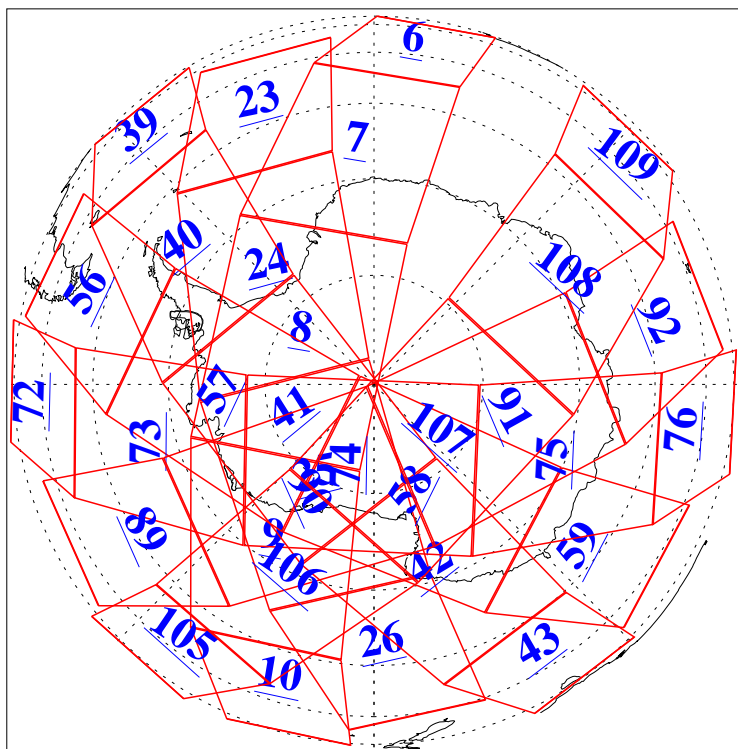

L1B Availability
AMSU Granules: 240
HSB Granules: 0
AIRS Granules: 240

21 Jan 2013
DoY 21
Aqua Day 3915
Granules: 1 to 120

Granules: 121 to 240

Legend: AMSU Available, HSB Available, AIRS Available

L1B Availability
AMSU Granules: 240
HSB Granules: 0
AIRS Granules: 240

21 Jan 2013
DoY 21
Aqua Day 3915
Ascending Granules

Descending Granules

Legend: AMSU Available, HSB Available, AIRS Available

L1B Availability
 AMSU Granules: 240
 HSB Granules: 0
 AIRS Granules: 240

21 Jan 2013
 DoY 21
 Aqua Day 3915

Northern Hemisphere Granules

Southern Hemisphere Granules

Legend: AMSU Available, HSB Available, AIRS Available