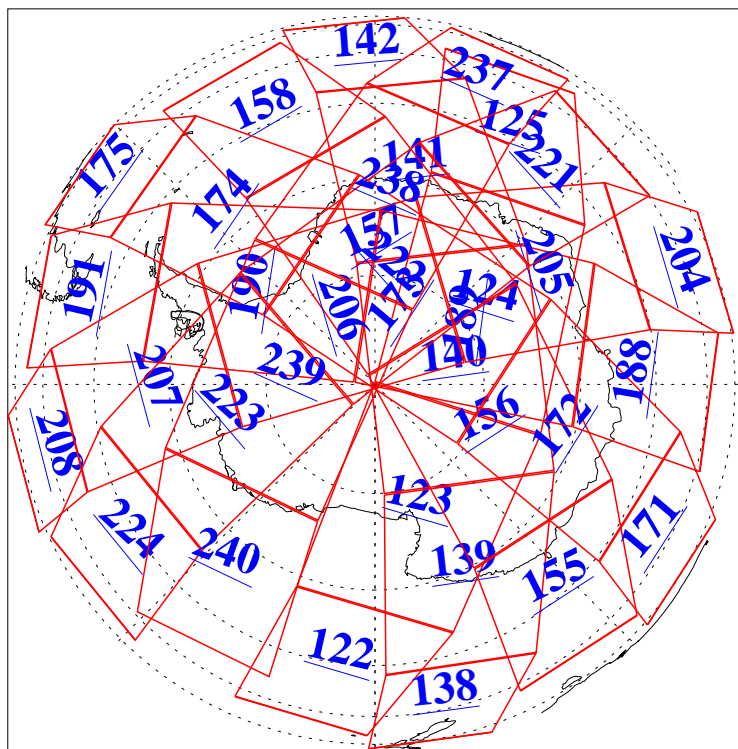

L1B Availability
AMSU Granules: 240
HSB Granules: 0
AIRS Granules: 240

21 Jan 2013
DoY 21
Aqua Day 3915
Granules: 1 to 120

Granules: 121 to 240

Legend: AMSU Available, HSB Available, AIRS Available

L1B Availability
AMSU Granules: 240
HSB Granules: 0
AIRS Granules: 240

21 Jan 2013
DoY 21
Aqua Day 3915
Ascending Granules

Descending Granules

Legend: AMSU Available, HSB Available, AIRS Available

L1B Availability
 AMSU Granules: 240
 HSB Granules: 0
 AIRS Granules: 240

21 Jan 2013
 DoY 21
 Aqua Day 3915

Northern Hemisphere Granules

Southern Hemisphere Granules

Legend: AMSU Available, HSB Available, AIRS Available