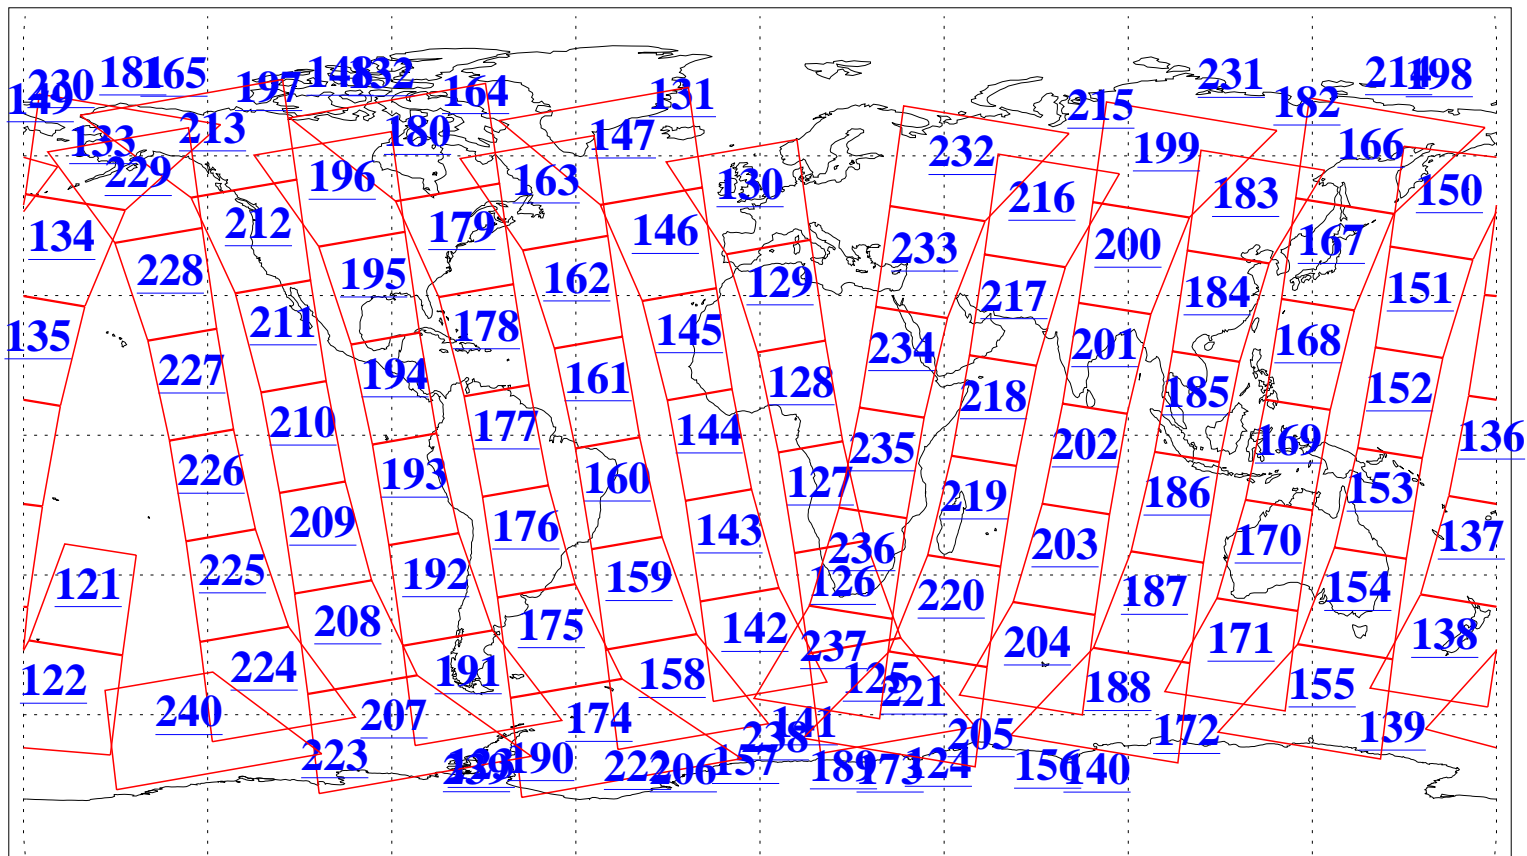

L1B Availability
AMSU Granules: 240
HSB Granules: 0
AIRS Granules: 240

21 Jan 2013
DoY 21
Aqua Day 3915
Granules: 1 to 120

Granules: 121 to 240

Legend: AMSU Available, HSB Available, AIRS Available

L1B Availability
AMSU Granules: 240
HSB Granules: 0
AIRS Granules: 240

21 Jan 2013
DoY 21
Aqua Day 3915
Ascending Granules

Descending Granules

Legend: AMSU Available, HSB Available, AIRS Available

L1B Availability
 AMSU Granules: 240
 HSB Granules: 0
 AIRS Granules: 240

21 Jan 2013
 DoY 21
 Aqua Day 3915

Northern Hemisphere Granules

Southern Hemisphere Granules

Legend: AMSU Available, HSB Available, AIRS Available