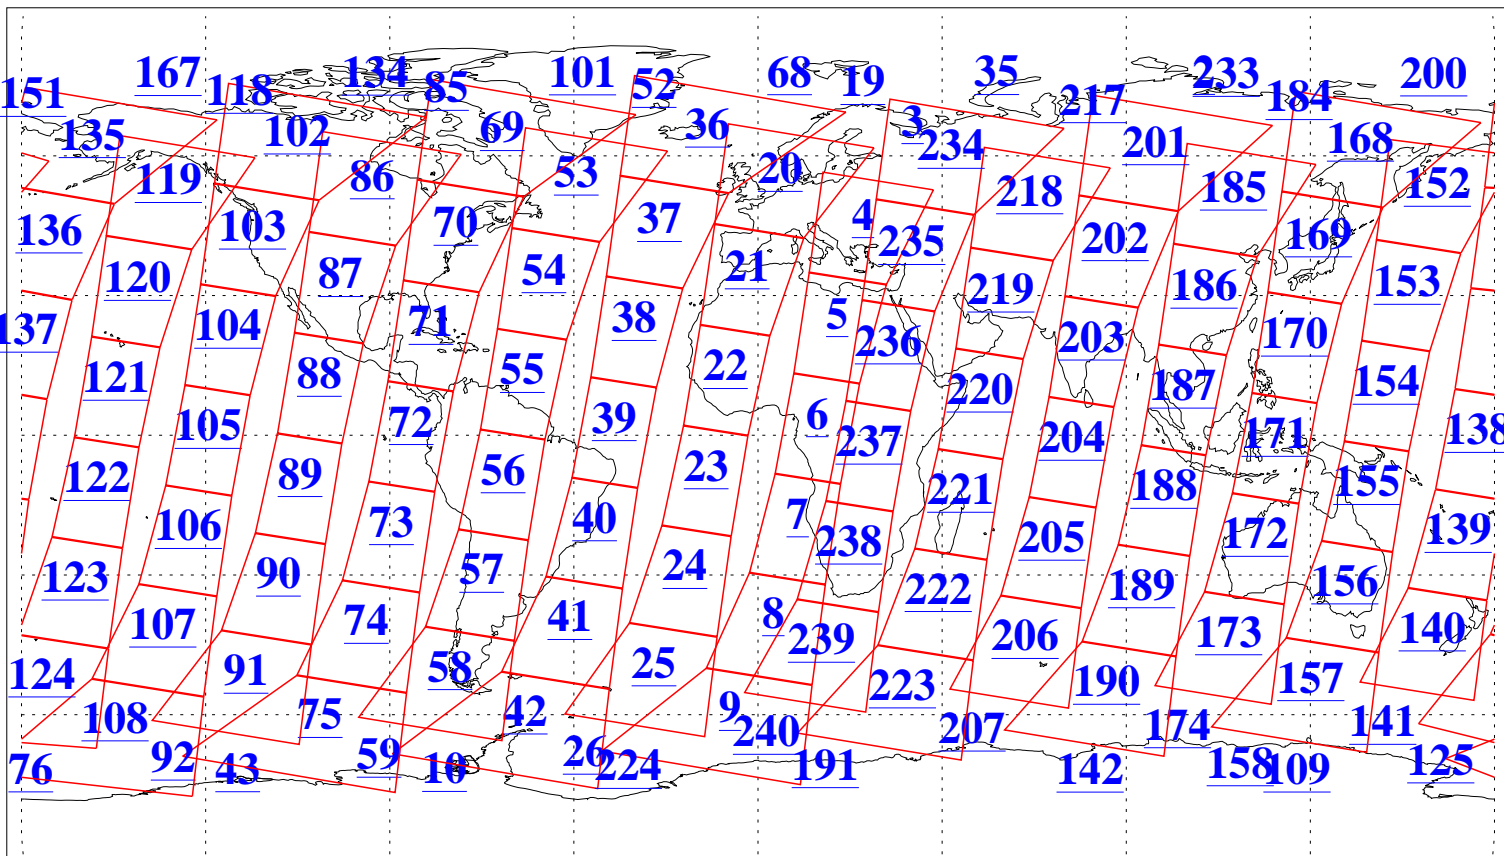

L1B Availability  
AMSU Granules: 240  
HSB Granules: 0  
AIRS Granules: 240

19 Jan 2013  
DoY 19  
Aqua Day 3913  
Granules: 1 to 120

Granules: 121 to 240

Legend: AMSU Available, HSB Available, AIRS Available

L1B Availability  
AMSU Granules: 240  
HSB Granules: 0  
AIRS Granules: 240

19 Jan 2013  
DoY 19  
Aqua Day 3913  
Ascending Granules

Descending Granules

Legend: AMSU Available, HSB Available, AIRS Available

L1B Availability  
 AMSU Granules: 240  
 HSB Granules: 0  
 AIRS Granules: 240

19 Jan 2013  
 DoY 19  
 Aqua Day 3913

Northern Hemisphere Granules

Southern Hemisphere Granules

Legend: AMSU Available, HSB Available, AIRS Available