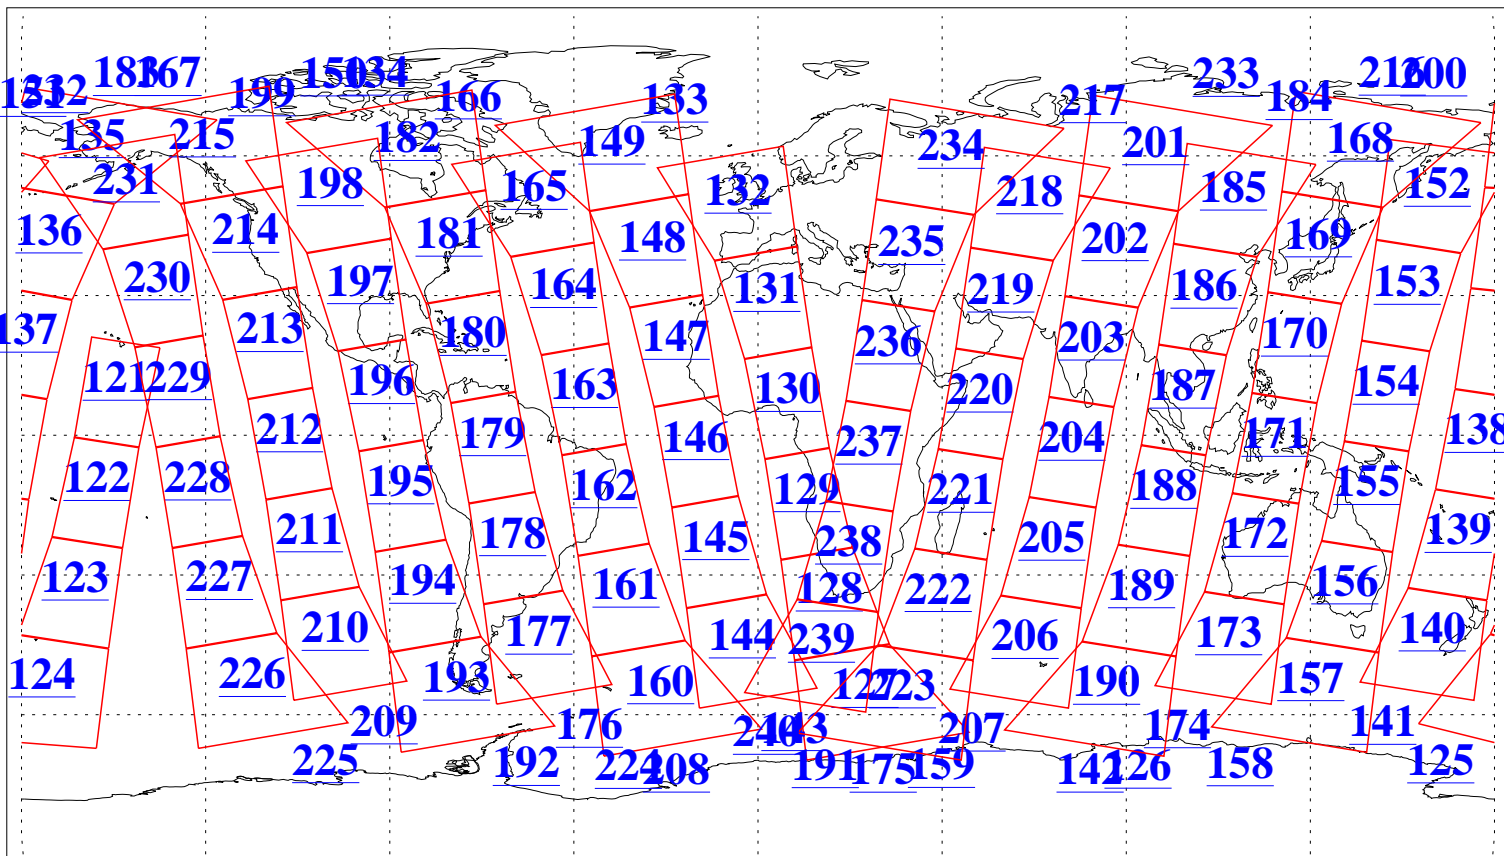

L1B Availability  
AMSU Granules: 240  
HSB Granules: 0  
AIRS Granules: 240

19 Jan 2013  
DoY 19  
Aqua Day 3913  
Granules: 1 to 120

Granules: 121 to 240

Legend: AMSU Available, HSB Available, AIRS Available

L1B Availability  
AMSU Granules: 240  
HSB Granules: 0  
AIRS Granules: 240

19 Jan 2013  
DoY 19  
Aqua Day 3913  
Ascending Granules

Descending Granules

Legend: AMSU Available, HSB Available, AIRS Available

L1B Availability  
 AMSU Granules: 240  
 HSB Granules: 0  
 AIRS Granules: 240

19 Jan 2013  
 DoY 19  
 Aqua Day 3913

Northern Hemisphere Granules

Southern Hemisphere Granules

Legend: AMSU Available, HSB Available, AIRS Available