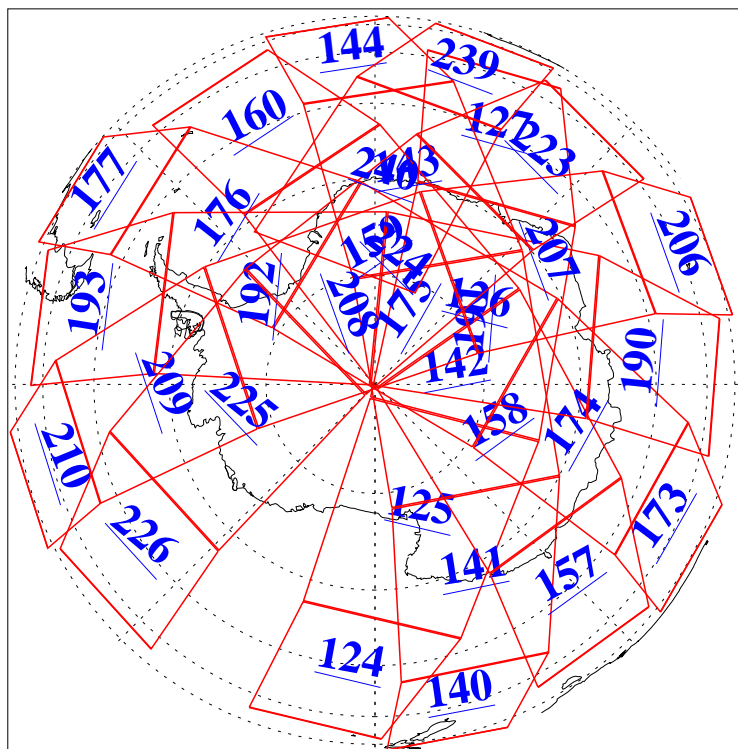

L1B Availability  
AMSU Granules: 240  
HSB Granules: 0  
AIRS Granules: 240

19 Jan 2013  
DoY 19  
Aqua Day 3913  
Granules: 1 to 120

Granules: 121 to 240

Legend: AMSU Available, HSB Available, AIRS Available

L1B Availability  
AMSU Granules: 240  
HSB Granules: 0  
AIRS Granules: 240

19 Jan 2013  
DoY 19  
Aqua Day 3913  
Ascending Granules

Descending Granules

Legend: AMSU Available, HSB Available, AIRS Available

L1B Availability  
 AMSU Granules: 240  
 HSB Granules: 0  
 AIRS Granules: 240

19 Jan 2013  
 DoY 19  
 Aqua Day 3913

Northern Hemisphere Granules

Southern Hemisphere Granules

Legend: AMSU Available, HSB Available, AIRS Available