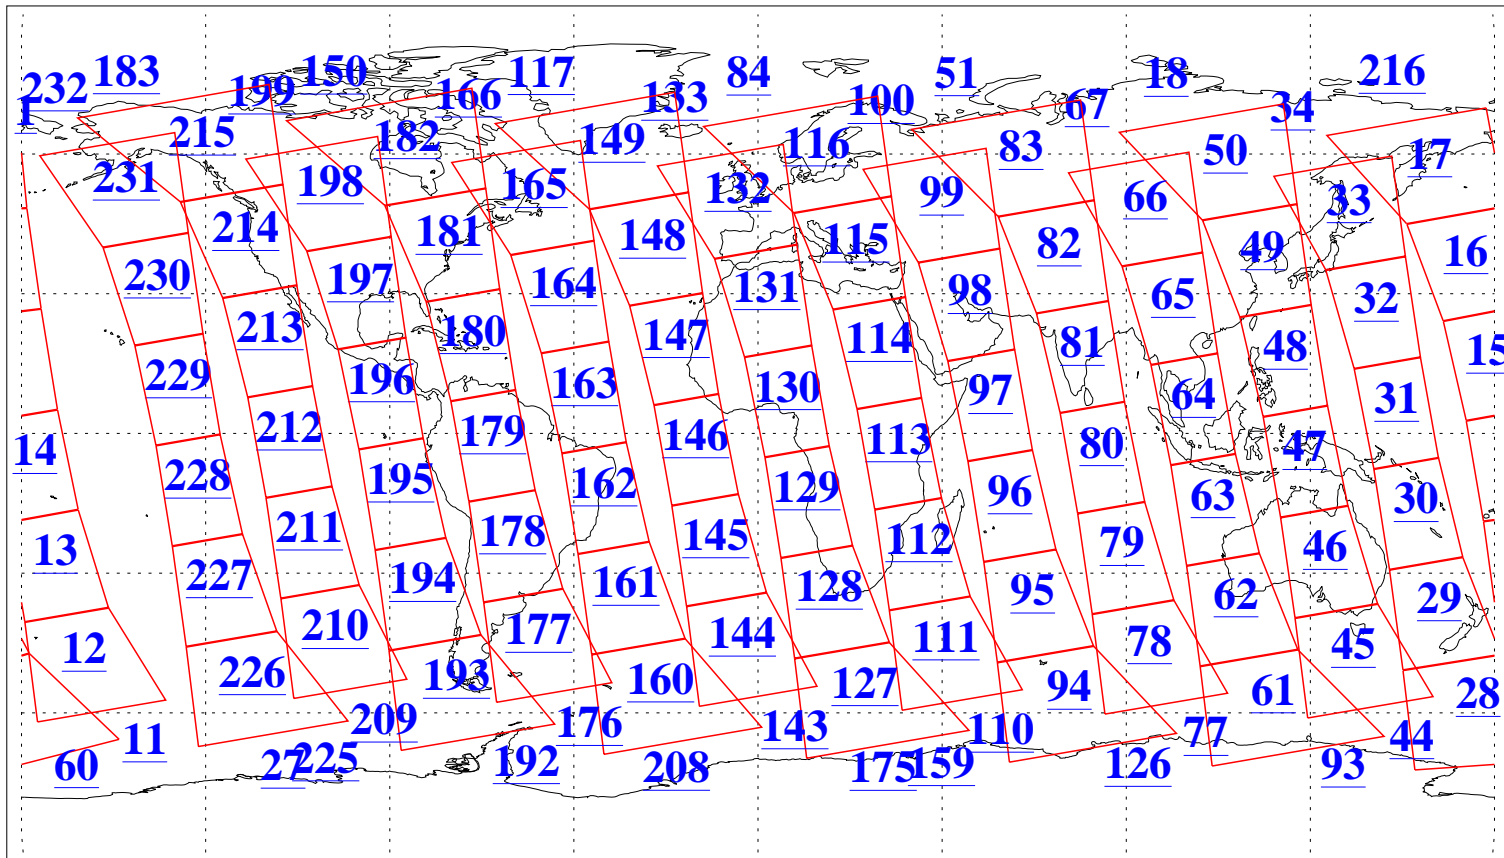

L1B Availability  
AMSU Granules: 240  
HSB Granules: 0  
AIRS Granules: 240

19 Jan 2013  
DoY 19  
Aqua Day 3913  
Granules: 1 to 120

Granules: 121 to 240

Legend: AMSU Available, HSB Available, AIRS Available

L1B Availability  
AMSU Granules: 240  
HSB Granules: 0  
AIRS Granules: 240

19 Jan 2013  
DoY 19  
Aqua Day 3913  
Ascending Granules

Descending Granules

Legend: AMSU Available, HSB Available, AIRS Available

L1B Availability  
 AMSU Granules: 240  
 HSB Granules: 0  
 AIRS Granules: 240

19 Jan 2013  
 DoY 19  
 Aqua Day 3913

Northern Hemisphere Granules

Southern Hemisphere Granules

Legend: AMSU Available, HSB Available, AIRS Available