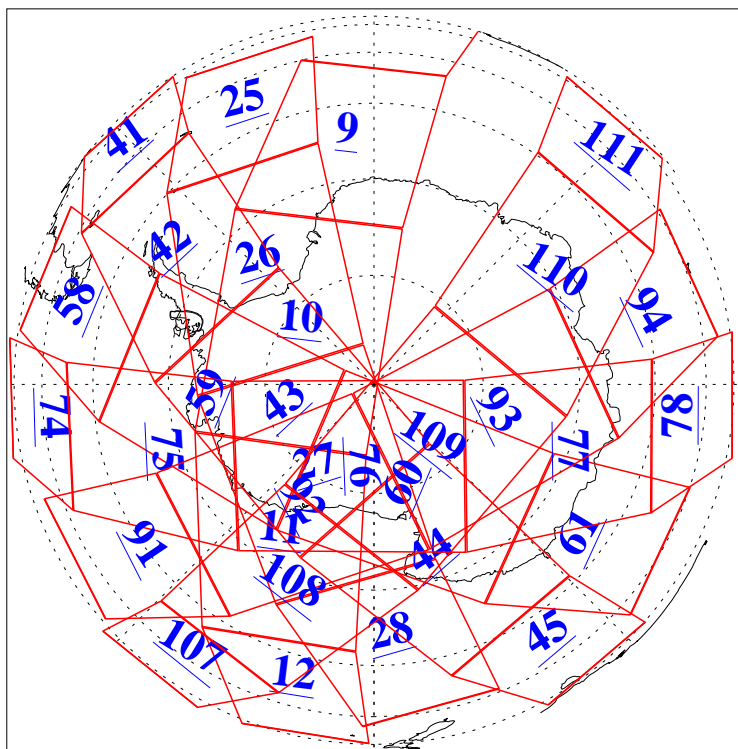

L1B Availability  
AMSU Granules: 240  
HSB Granules: 0  
AIRS Granules: 240

19 Jan 2013  
DoY 19  
Aqua Day 3913  
Granules: 1 to 120

Granules: 121 to 240

Legend: AMSU Available, HSB Available, AIRS Available

L1B Availability  
AMSU Granules: 240  
HSB Granules: 0  
AIRS Granules: 240

19 Jan 2013  
DoY 19  
Aqua Day 3913  
Ascending Granules

Descending Granules

Legend: AMSU Available, HSB Available, AIRS Available

L1B Availability  
 AMSU Granules: 240  
 HSB Granules: 0  
 AIRS Granules: 240

19 Jan 2013  
 DoY 19  
 Aqua Day 3913

Northern Hemisphere Granules

Southern Hemisphere Granules

Legend: AMSU Available, HSB Available, AIRS Available