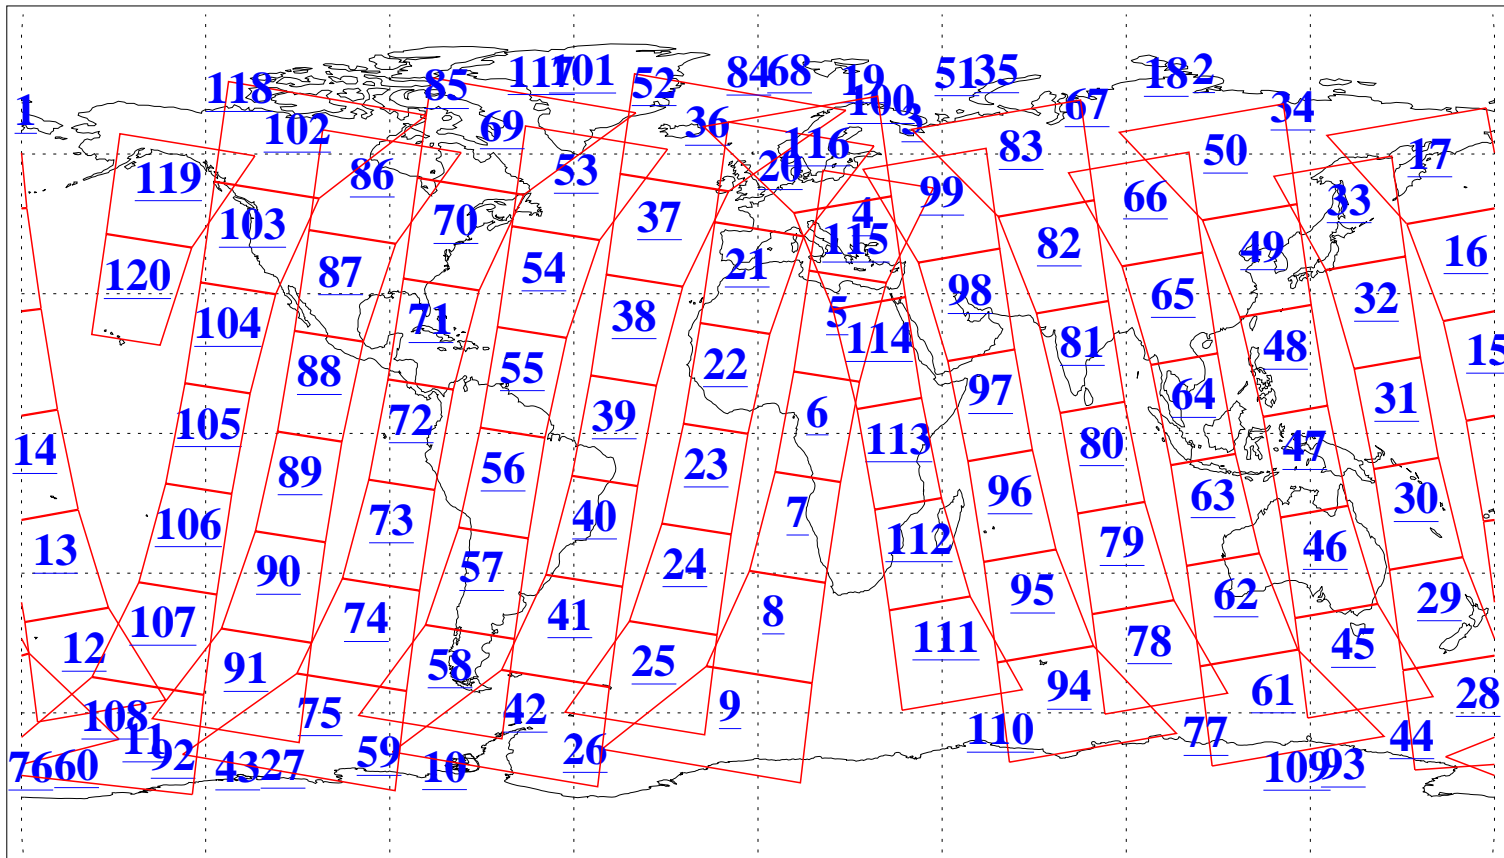

L1B Availability  
AMSU Granules: 240  
HSB Granules: 0  
AIRS Granules: 240

19 Jan 2013  
DoY 19  
Aqua Day 3913  
Granules: 1 to 120

Granules: 121 to 240

Legend: AMSU Available, HSB Available, AIRS Available

L1B Availability  
AMSU Granules: 240  
HSB Granules: 0  
AIRS Granules: 240

19 Jan 2013  
DoY 19  
Aqua Day 3913  
Ascending Granules

Descending Granules

Legend: AMSU Available, HSB Available, AIRS Available

L1B Availability  
 AMSU Granules: 240  
 HSB Granules: 0  
 AIRS Granules: 240

19 Jan 2013  
 DoY 19  
 Aqua Day 3913

Northern Hemisphere Granules

Southern Hemisphere Granules

Legend: AMSU Available, HSB Available, AIRS Available