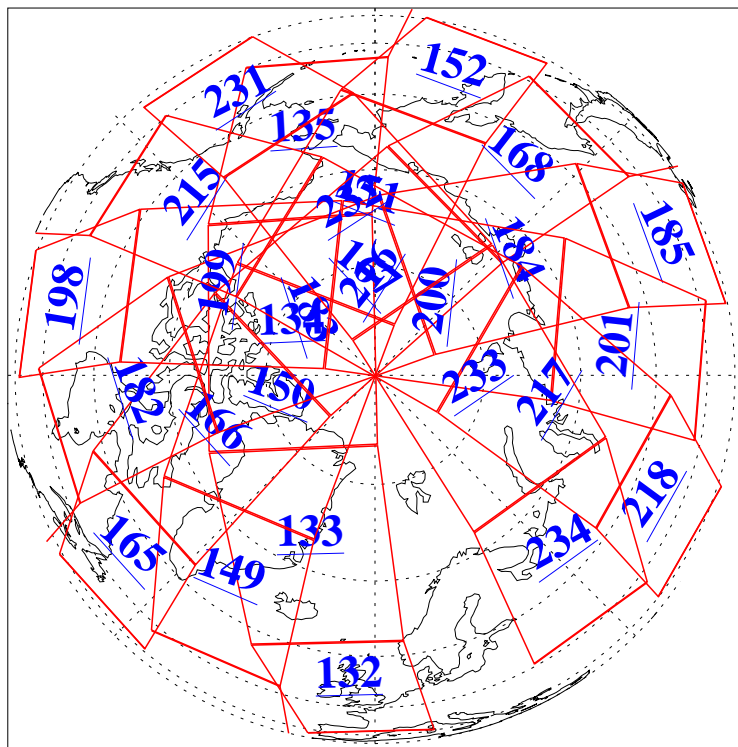

L1B Availability  
AMSU Granules: 240  
HSB Granules: 0  
AIRS Granules: 240

19 Jan 2013  
DoY 19  
Aqua Day 3913  
Granules: 1 to 120

Granules: 121 to 240

Legend: AMSU Available, HSB Available, AIRS Available

L1B Availability  
AMSU Granules: 240  
HSB Granules: 0  
AIRS Granules: 240

19 Jan 2013  
DoY 19  
Aqua Day 3913  
Ascending Granules

Descending Granules

Legend: AMSU Available, HSB Available, AIRS Available

L1B Availability  
 AMSU Granules: 240  
 HSB Granules: 0  
 AIRS Granules: 240

19 Jan 2013  
 DoY 19  
 Aqua Day 3913

Northern Hemisphere Granules

Southern Hemisphere Granules

Legend: AMSU Available, HSB Available, AIRS Available