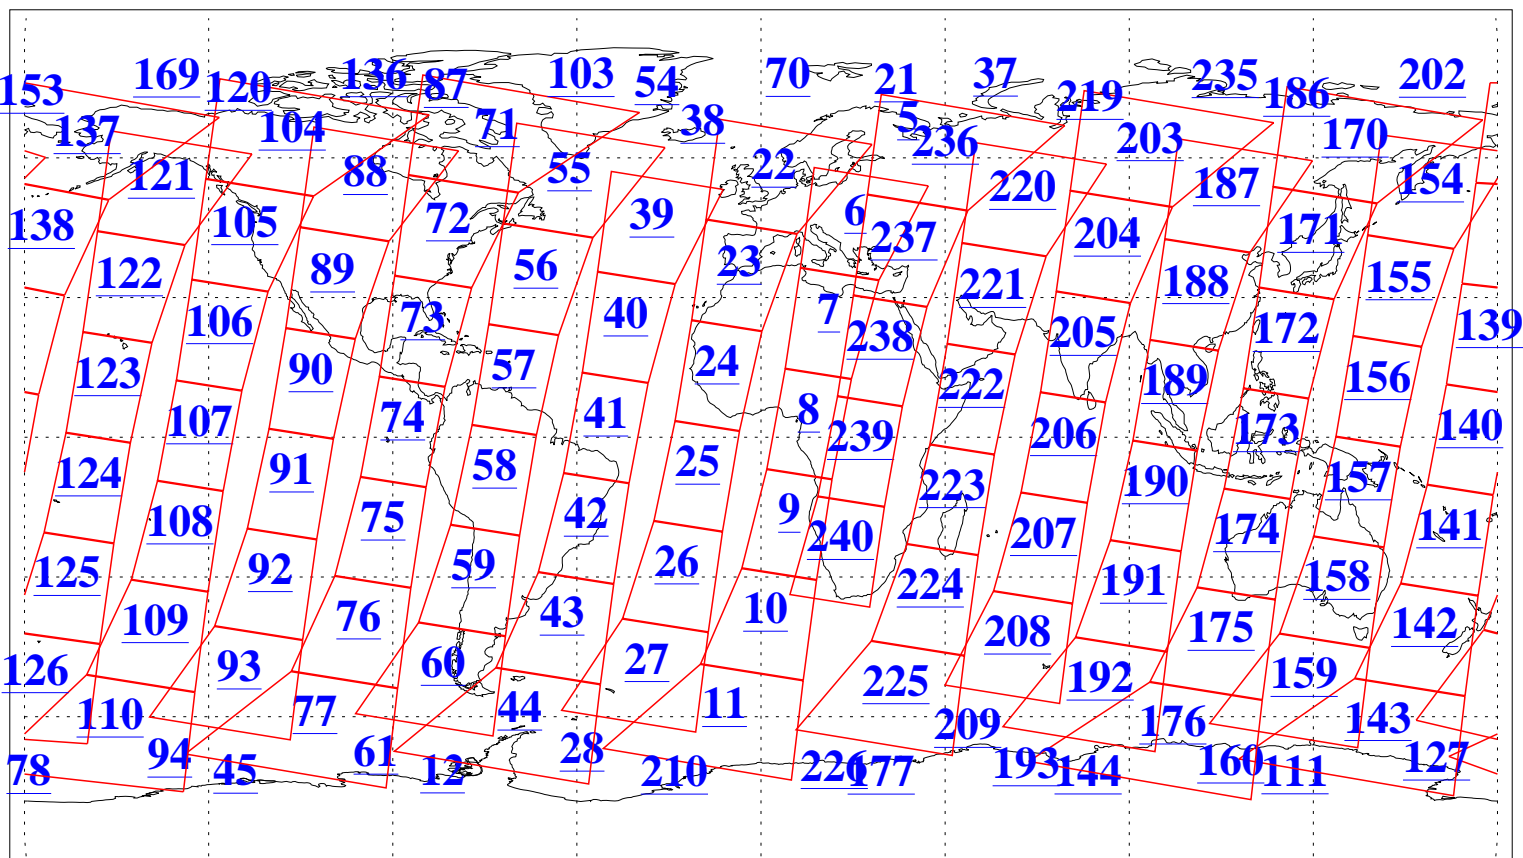

L1B Availability
AMSU Granules: 240
HSB Granules: 0
AIRS Granules: 240

17 Jan 2013
DoY 17
Aqua Day 3911
Granules: 1 to 120

Granules: 121 to 240

Legend: AMSU Available, HSB Available, AIRS Available

L1B Availability
AMSU Granules: 240
HSB Granules: 0
AIRS Granules: 240

17 Jan 2013
DoY 17
Aqua Day 3911
Ascending Granules

Descending Granules

Legend: AMSU Available, HSB Available, AIRS Available

L1B Availability
AMSU Granules: 240
HSB Granules: 0
AIRS Granules: 240

17 Jan 2013
DoY 17
Aqua Day 3911

Northern Hemisphere Granules

Southern Hemisphere Granules

Legend: AMSU Available, HSB Available, AIRS Available