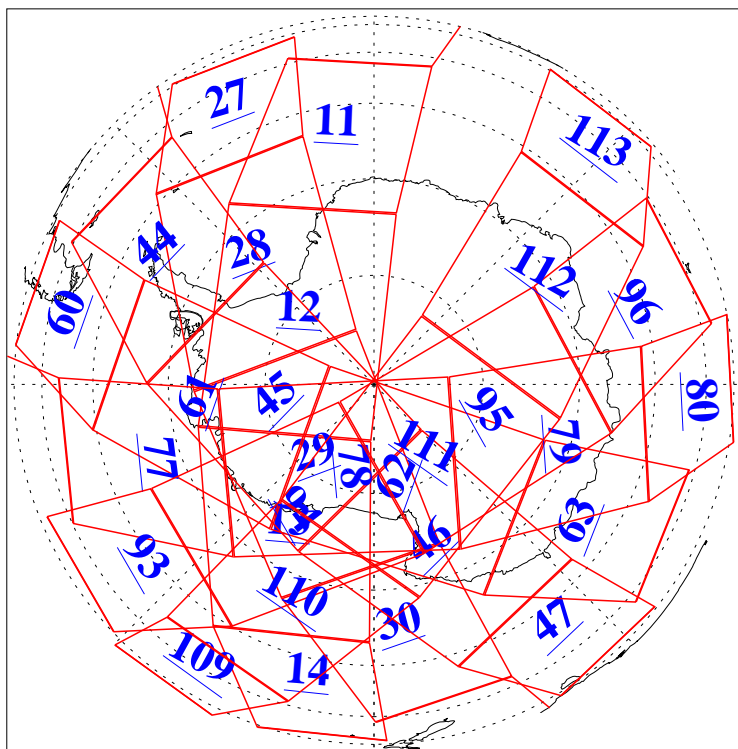

L1B Availability
AMSU Granules: 240
HSB Granules: 0
AIRS Granules: 240

17 Jan 2013
DoY 17
Aqua Day 3911
Granules: 1 to 120

Granules: 121 to 240

Legend: AMSU Available, HSB Available, AIRS Available

L1B Availability
AMSU Granules: 240
HSB Granules: 0
AIRS Granules: 240

17 Jan 2013
DoY 17
Aqua Day 3911
Ascending Granules

Descending Granules

Legend: AMSU Available, HSB Available, AIRS Available

L1B Availability
AMSU Granules: 240
HSB Granules: 0
AIRS Granules: 240

17 Jan 2013
DoY 17
Aqua Day 3911

Northern Hemisphere Granules

Southern Hemisphere Granules

Legend: AMSU Available, HSB Available, AIRS Available