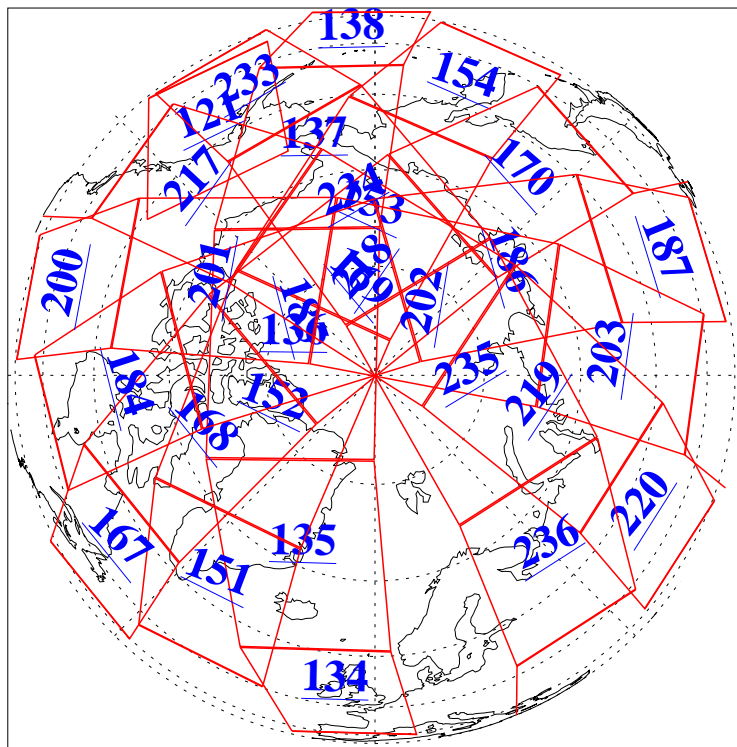

L1B Availability
AMSU Granules: 240
HSB Granules: 0
AIRS Granules: 240

17 Jan 2013
DoY 17
Aqua Day 3911
Granules: 1 to 120

Granules: 121 to 240

Legend: AMSU Available, HSB Available, AIRS Available

L1B Availability
AMSU Granules: 240
HSB Granules: 0
AIRS Granules: 240

17 Jan 2013
DoY 17
Aqua Day 3911
Ascending Granules

Descending Granules

Legend: AMSU Available, HSB Available, AIRS Available

L1B Availability
AMSU Granules: 240
HSB Granules: 0
AIRS Granules: 240

17 Jan 2013
DoY 17
Aqua Day 3911

Northern Hemisphere Granules

Southern Hemisphere Granules

Legend: AMSU Available, HSB Available, AIRS Available