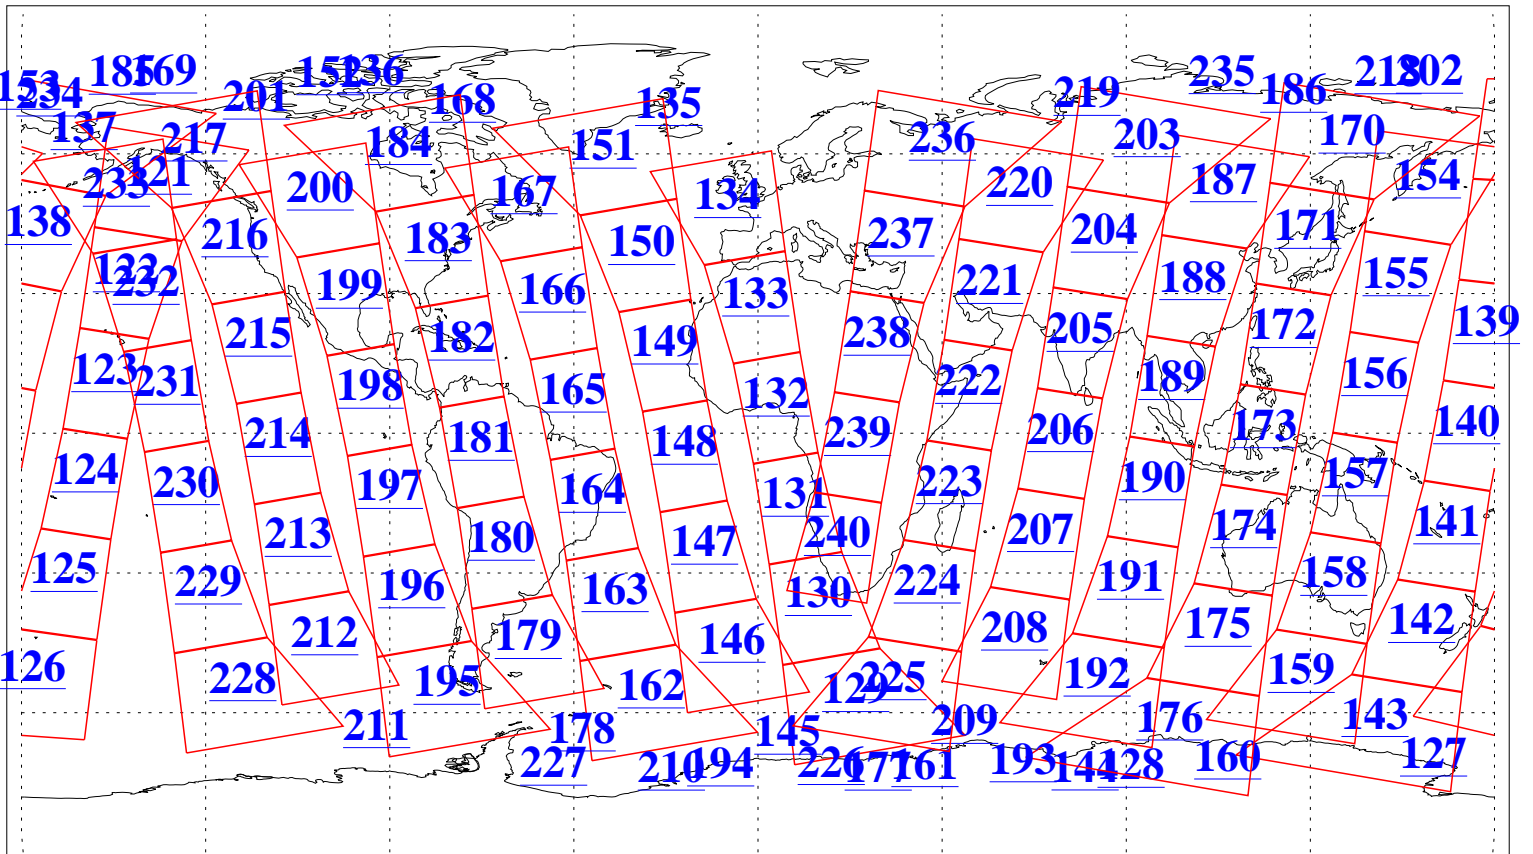

L1B Availability
AMSU Granules: 240
HSB Granules: 0
AIRS Granules: 240

17 Jan 2013
DoY 17
Aqua Day 3911
Granules: 1 to 120

Granules: 121 to 240

Legend: AMSU Available, HSB Available, AIRS Available

L1B Availability
AMSU Granules: 240
HSB Granules: 0
AIRS Granules: 240

17 Jan 2013
DoY 17
Aqua Day 3911
Ascending Granules

Descending Granules

Legend: AMSU Available, HSB Available, AIRS Available

L1B Availability
AMSU Granules: 240
HSB Granules: 0
AIRS Granules: 240

17 Jan 2013
DoY 17
Aqua Day 3911

Northern Hemisphere Granules

Southern Hemisphere Granules

Legend: AMSU Available, HSB Available, AIRS Available