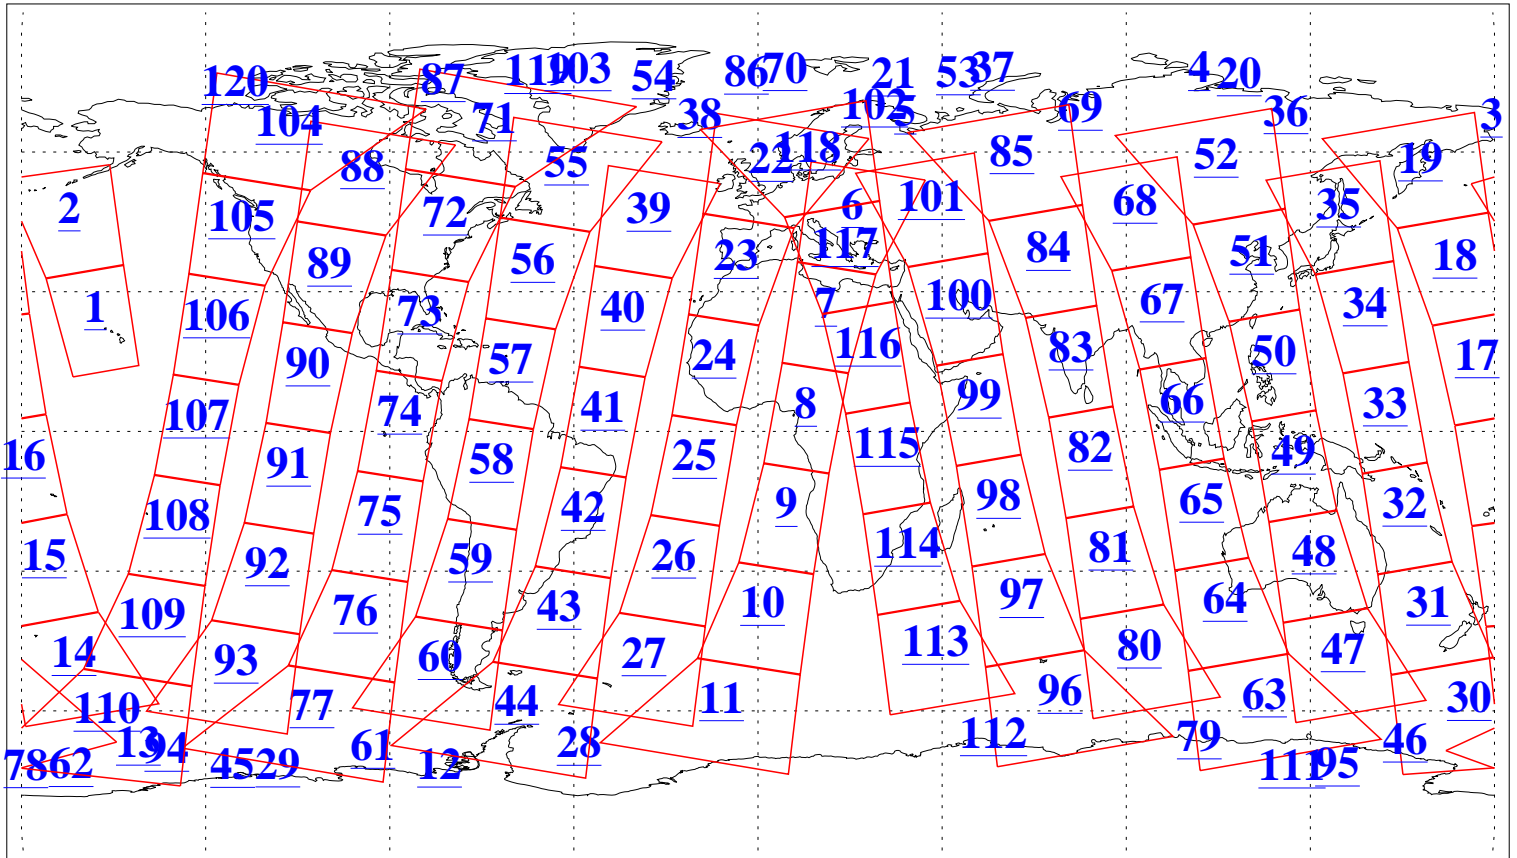

L1B Availability
AMSU Granules: 240
HSB Granules: 0
AIRS Granules: 240

17 Jan 2013
DoY 17
Aqua Day 3911
Granules: 1 to 120

Granules: 121 to 240

Legend: AMSU Available, HSB Available, AIRS Available

L1B Availability
AMSU Granules: 240
HSB Granules: 0
AIRS Granules: 240

17 Jan 2013
DoY 17
Aqua Day 3911
Ascending Granules

Descending Granules

Legend: AMSU Available, HSB Available, AIRS Available

L1B Availability
AMSU Granules: 240
HSB Granules: 0
AIRS Granules: 240

17 Jan 2013
DoY 17
Aqua Day 3911

Northern Hemisphere Granules

Southern Hemisphere Granules

Legend: AMSU Available, HSB Available, AIRS Available