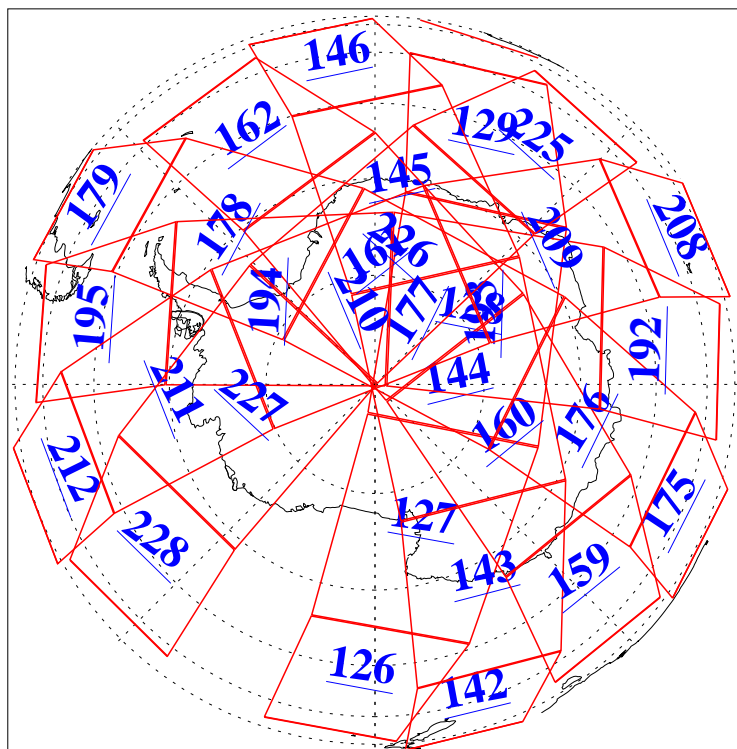

L1B Availability
AMSU Granules: 240
HSB Granules: 0
AIRS Granules: 240

17 Jan 2013
DoY 17
Aqua Day 3911
Granules: 1 to 120

Granules: 121 to 240

Legend: AMSU Available, HSB Available, AIRS Available

L1B Availability
AMSU Granules: 240
HSB Granules: 0
AIRS Granules: 240

17 Jan 2013
DoY 17
Aqua Day 3911
Ascending Granules

Descending Granules

Legend: AMSU Available, HSB Available, AIRS Available

L1B Availability
AMSU Granules: 240
HSB Granules: 0
AIRS Granules: 240

17 Jan 2013
DoY 17
Aqua Day 3911

Northern Hemisphere Granules

Southern Hemisphere Granules

Legend: AMSU Available, HSB Available, AIRS Available