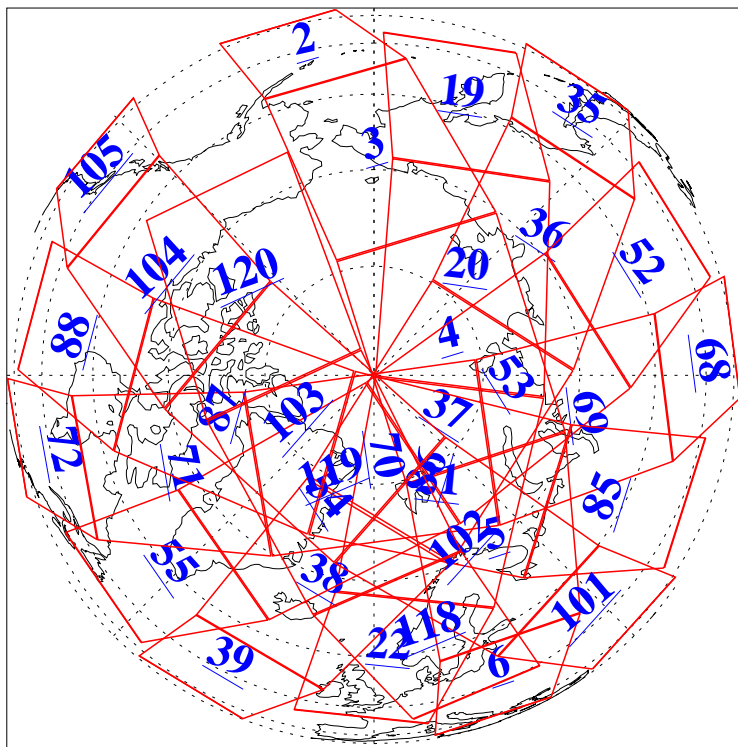

L1B Availability
AMSU Granules: 240
HSB Granules: 0
AIRS Granules: 240

17 Jan 2013
DoY 17
Aqua Day 3911
Granules: 1 to 120

Granules: 121 to 240

Legend: AMSU Available, HSB Available, AIRS Available

L1B Availability
AMSU Granules: 240
HSB Granules: 0
AIRS Granules: 240

17 Jan 2013
DoY 17
Aqua Day 3911
Ascending Granules

Descending Granules

Legend: AMSU Available, HSB Available, AIRS Available

L1B Availability
AMSU Granules: 240
HSB Granules: 0
AIRS Granules: 240

17 Jan 2013
DoY 17
Aqua Day 3911

Northern Hemisphere Granules

Southern Hemisphere Granules

Legend: AMSU Available, HSB Available, AIRS Available