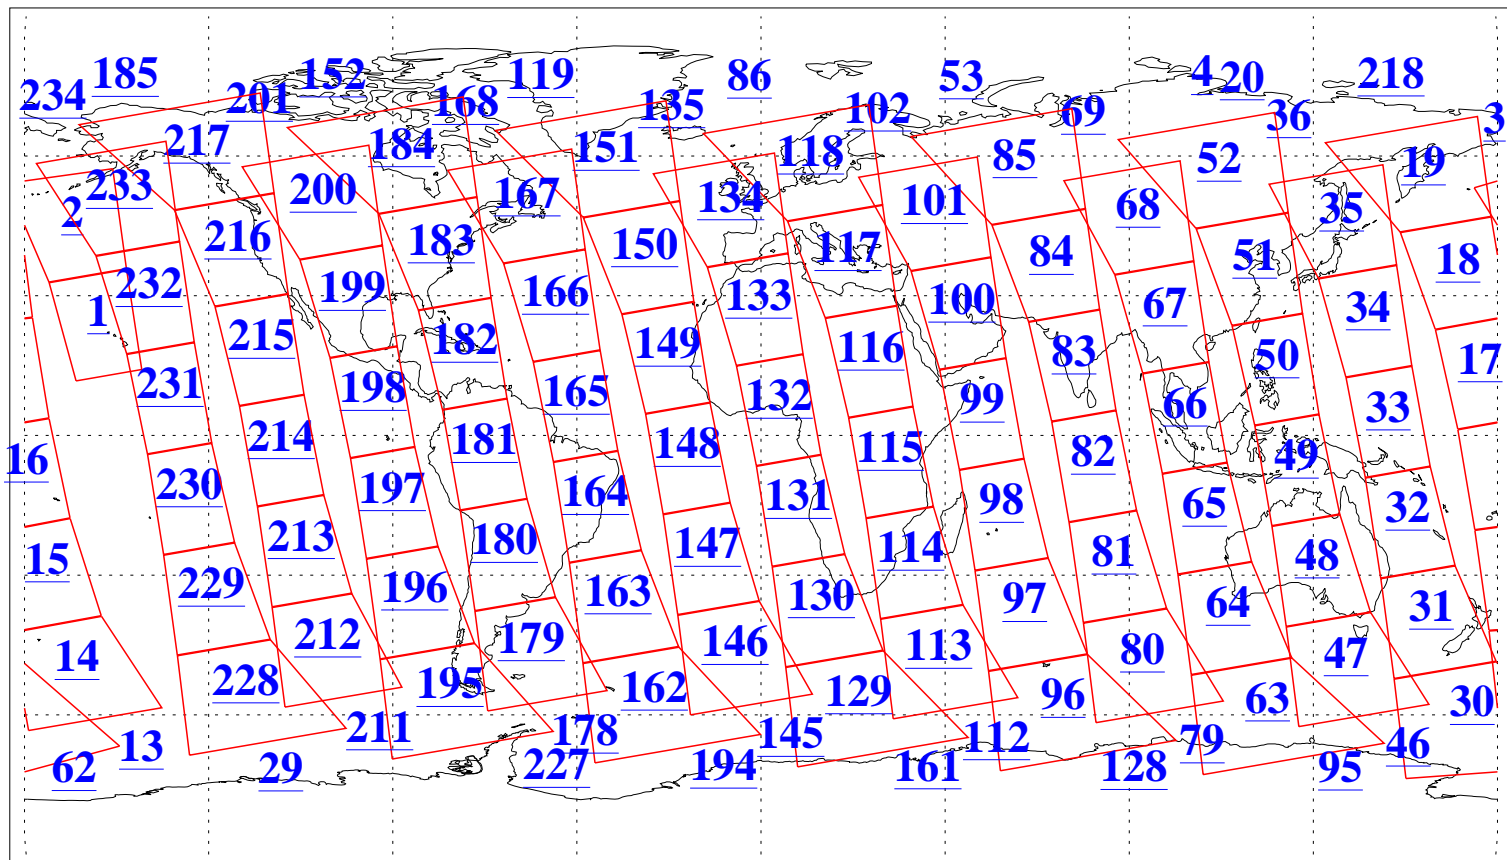

L1B Availability
AMSU Granules: 240
HSB Granules: 0
AIRS Granules: 240

17 Jan 2013
DoY 17
Aqua Day 3911
Granules: 1 to 120

Granules: 121 to 240

Legend: AMSU Available, HSB Available, AIRS Available

L1B Availability
AMSU Granules: 240
HSB Granules: 0
AIRS Granules: 240

17 Jan 2013
DoY 17
Aqua Day 3911
Ascending Granules

Descending Granules

Legend: AMSU Available, HSB Available, AIRS Available

L1B Availability
AMSU Granules: 240
HSB Granules: 0
AIRS Granules: 240

17 Jan 2013
DoY 17
Aqua Day 3911

Northern Hemisphere Granules

Southern Hemisphere Granules

Legend: AMSU Available, HSB Available, AIRS Available