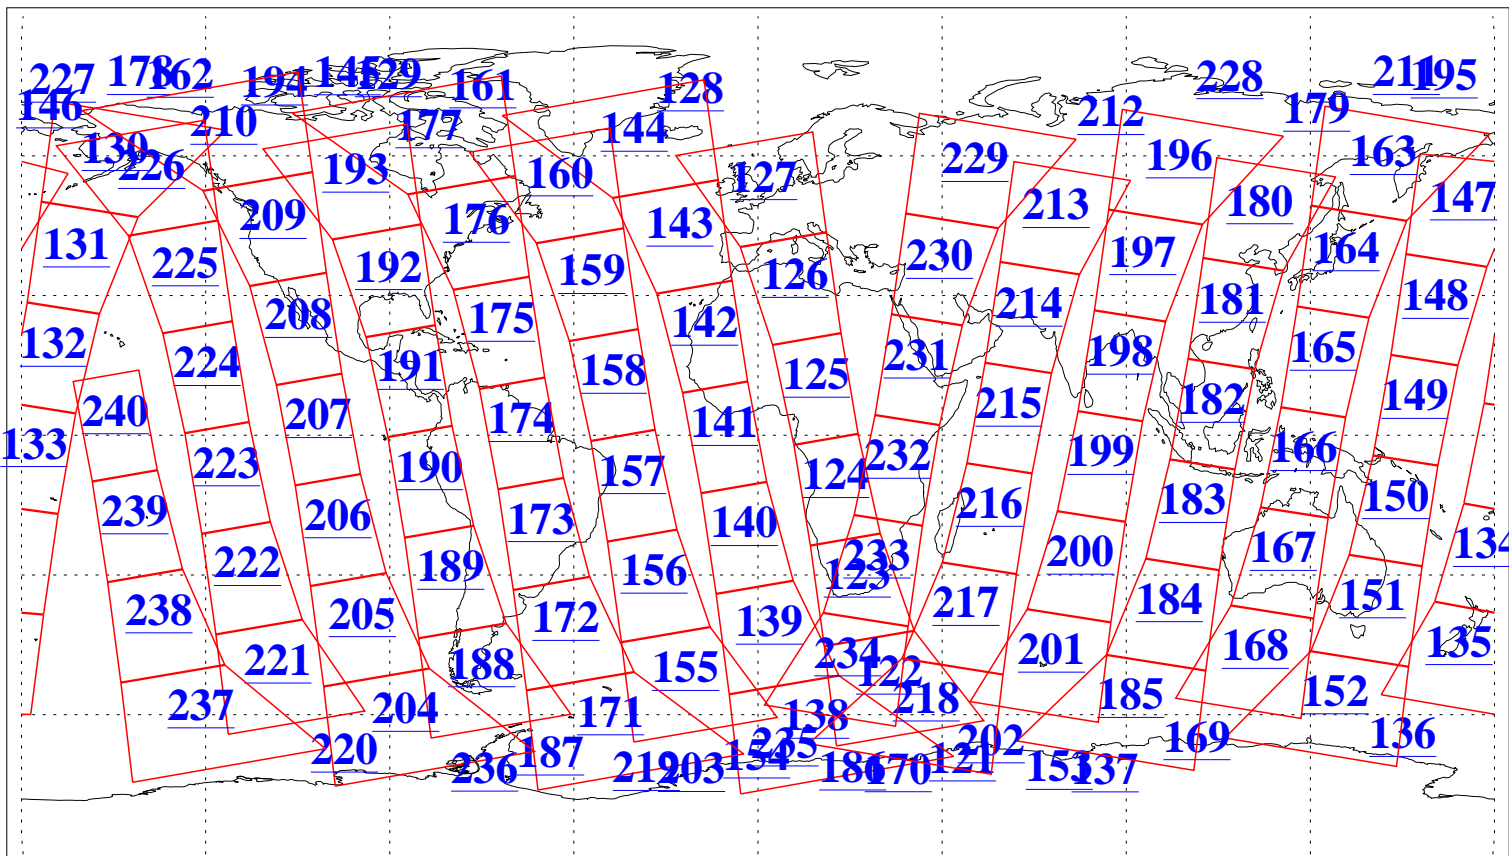

L1B Availability
AMSU Granules: 240
HSB Granules: 0
AIRS Granules: 240

16 Jan 2013
DoY 16
Aqua Day 3910
Granules: 1 to 120

Granules: 121 to 240

Legend: AMSU Available, HSB Available, AIRS Available

L1B Availability
AMSU Granules: 240
HSB Granules: 0
AIRS Granules: 240

16 Jan 2013
DoY 16
Aqua Day 3910
Ascending Granules

Descending Granules

Legend: AMSU Available, HSB Available, AIRS Available

L1B Availability
AMSU Granules: 240
HSB Granules: 0
AIRS Granules: 240

16 Jan 2013
DoY 16
Aqua Day 3910

Northern Hemisphere Granules

Southern Hemisphere Granules

Legend: AMSU Available, HSB Available, AIRS Available