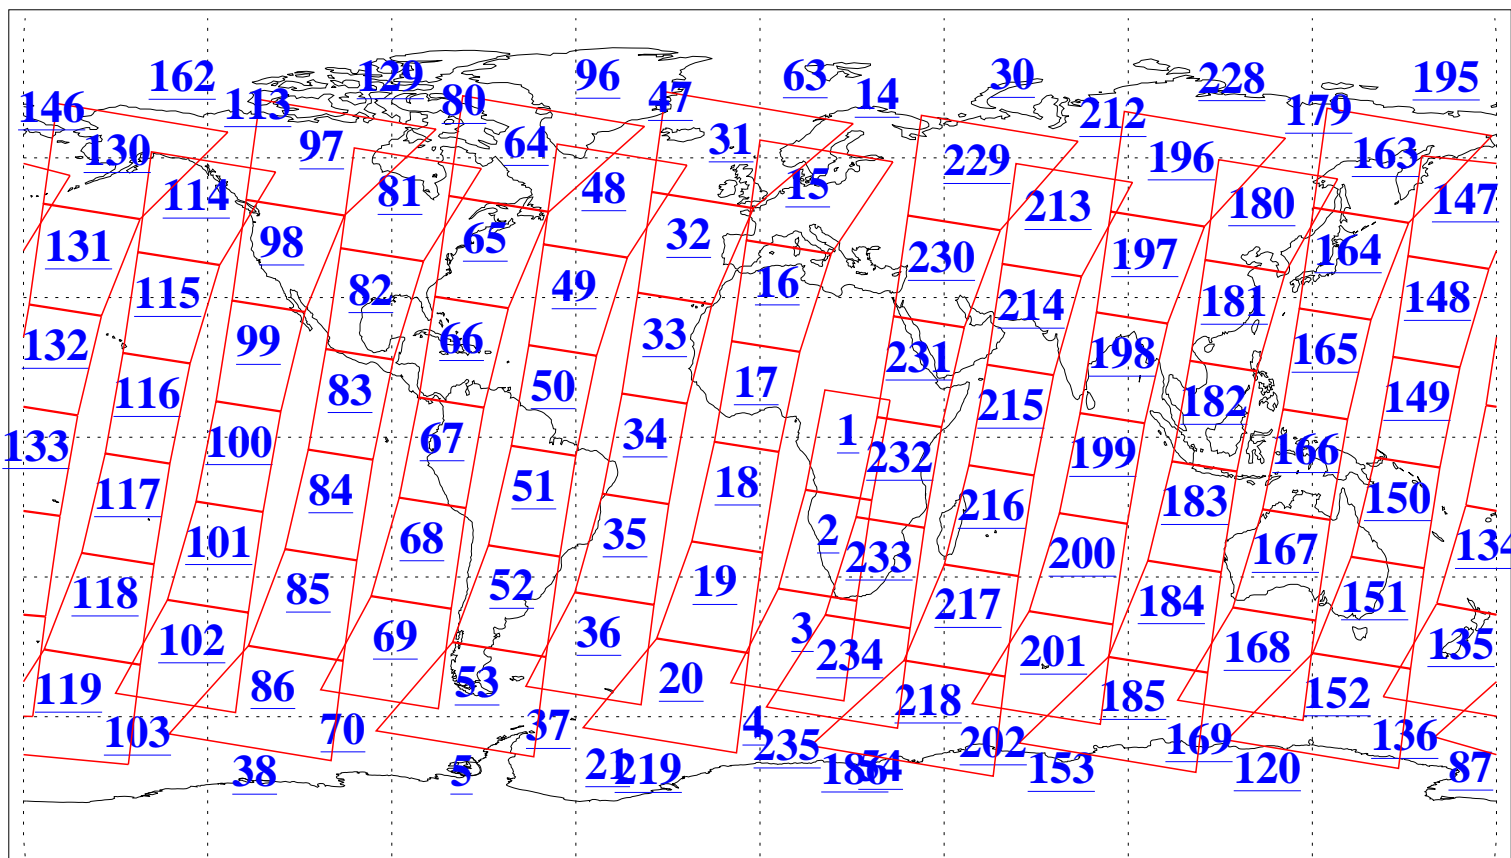

L1B Availability
AMSU Granules: 240
HSB Granules: 0
AIRS Granules: 240

16 Jan 2013
DoY 16
Aqua Day 3910
Granules: 1 to 120

Granules: 121 to 240

Legend: AMSU Available, HSB Available, AIRS Available

L1B Availability
AMSU Granules: 240
HSB Granules: 0
AIRS Granules: 240

16 Jan 2013
DoY 16
Aqua Day 3910
Ascending Granules

Descending Granules

Legend: AMSU Available, HSB Available, AIRS Available

L1B Availability
AMSU Granules: 240
HSB Granules: 0
AIRS Granules: 240

16 Jan 2013
DoY 16
Aqua Day 3910

Northern Hemisphere Granules

Southern Hemisphere Granules

Legend: AMSU Available, HSB Available, AIRS Available