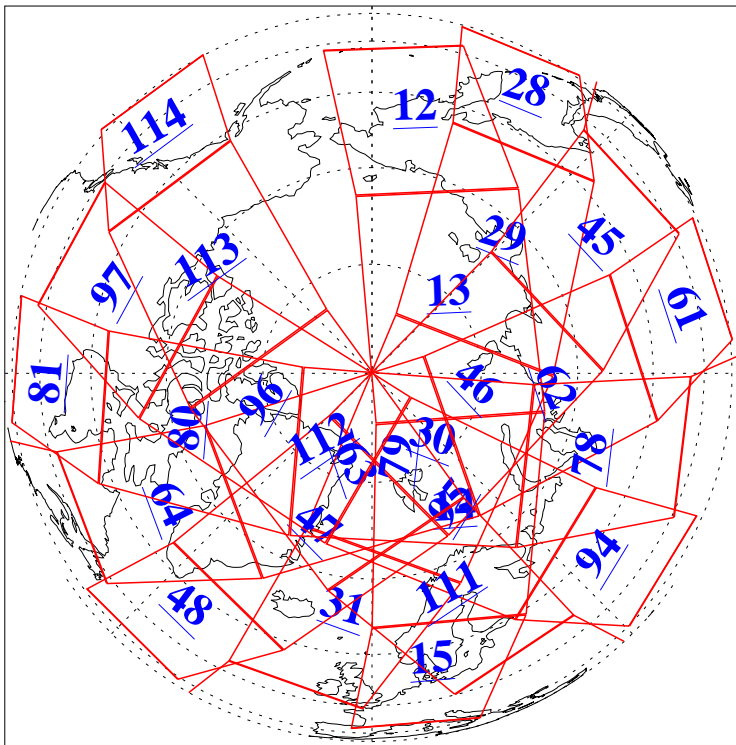

L1B Availability
AMSU Granules: 240
HSB Granules: 0
AIRS Granules: 240

16 Jan 2013
DoY 16
Aqua Day 3910
Granules: 1 to 120

Granules: 121 to 240

Legend: AMSU Available, HSB Available, AIRS Available

L1B Availability
AMSU Granules: 240
HSB Granules: 0
AIRS Granules: 240

16 Jan 2013
DoY 16
Aqua Day 3910
Ascending Granules

Descending Granules

Legend: AMSU Available, HSB Available, AIRS Available

L1B Availability
AMSU Granules: 240
HSB Granules: 0
AIRS Granules: 240

16 Jan 2013
DoY 16
Aqua Day 3910

Northern Hemisphere Granules

Southern Hemisphere Granules

Legend: AMSU Available, HSB Available, AIRS Available