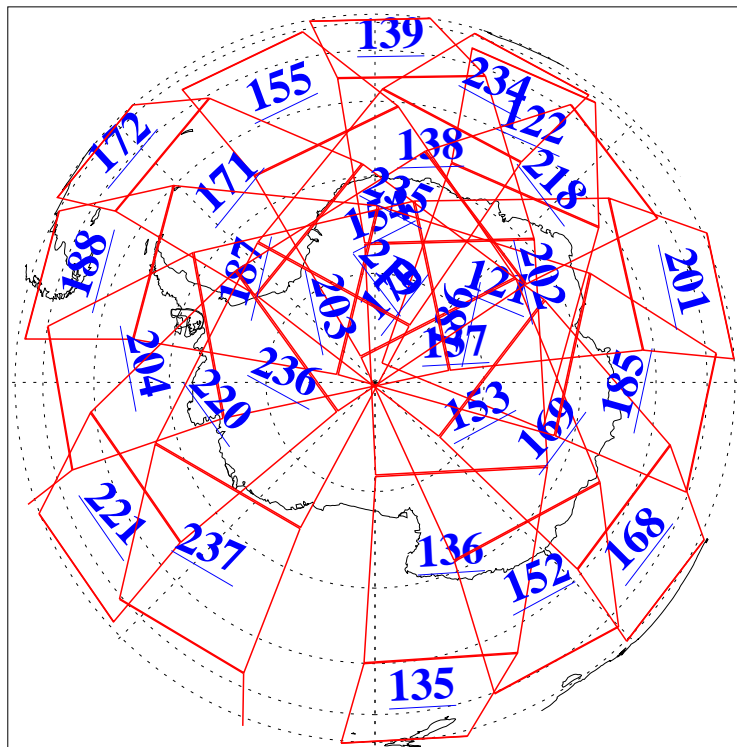

L1B Availability
AMSU Granules: 240
HSB Granules: 0
AIRS Granules: 240

16 Jan 2013
DoY 16
Aqua Day 3910
Granules: 1 to 120

Granules: 121 to 240

Legend: AMSU Available, HSB Available, AIRS Available

L1B Availability
AMSU Granules: 240
HSB Granules: 0
AIRS Granules: 240

16 Jan 2013
DoY 16
Aqua Day 3910
Ascending Granules

Descending Granules

Legend: AMSU Available, HSB Available, AIRS Available

L1B Availability
AMSU Granules: 240
HSB Granules: 0
AIRS Granules: 240

16 Jan 2013
DoY 16
Aqua Day 3910

Northern Hemisphere Granules

Southern Hemisphere Granules

Legend: AMSU Available, HSB Available, AIRS Available