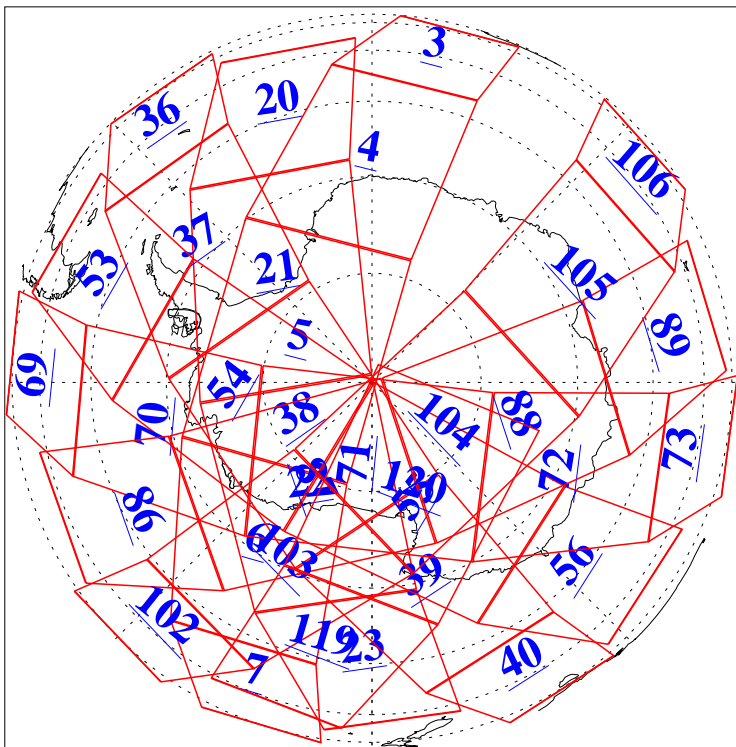

L1B Availability
AMSU Granules: 240
HSB Granules: 0
AIRS Granules: 240

16 Jan 2013
DoY 16
Aqua Day 3910
Granules: 1 to 120

Granules: 121 to 240

Legend: AMSU Available, HSB Available, AIRS Available

L1B Availability
AMSU Granules: 240
HSB Granules: 0
AIRS Granules: 240

16 Jan 2013
DoY 16
Aqua Day 3910
Ascending Granules

Descending Granules

Legend: AMSU Available, HSB Available, AIRS Available

L1B Availability
AMSU Granules: 240
HSB Granules: 0
AIRS Granules: 240

16 Jan 2013
DoY 16
Aqua Day 3910

Northern Hemisphere Granules

Southern Hemisphere Granules

Legend: AMSU Available, HSB Available, AIRS Available