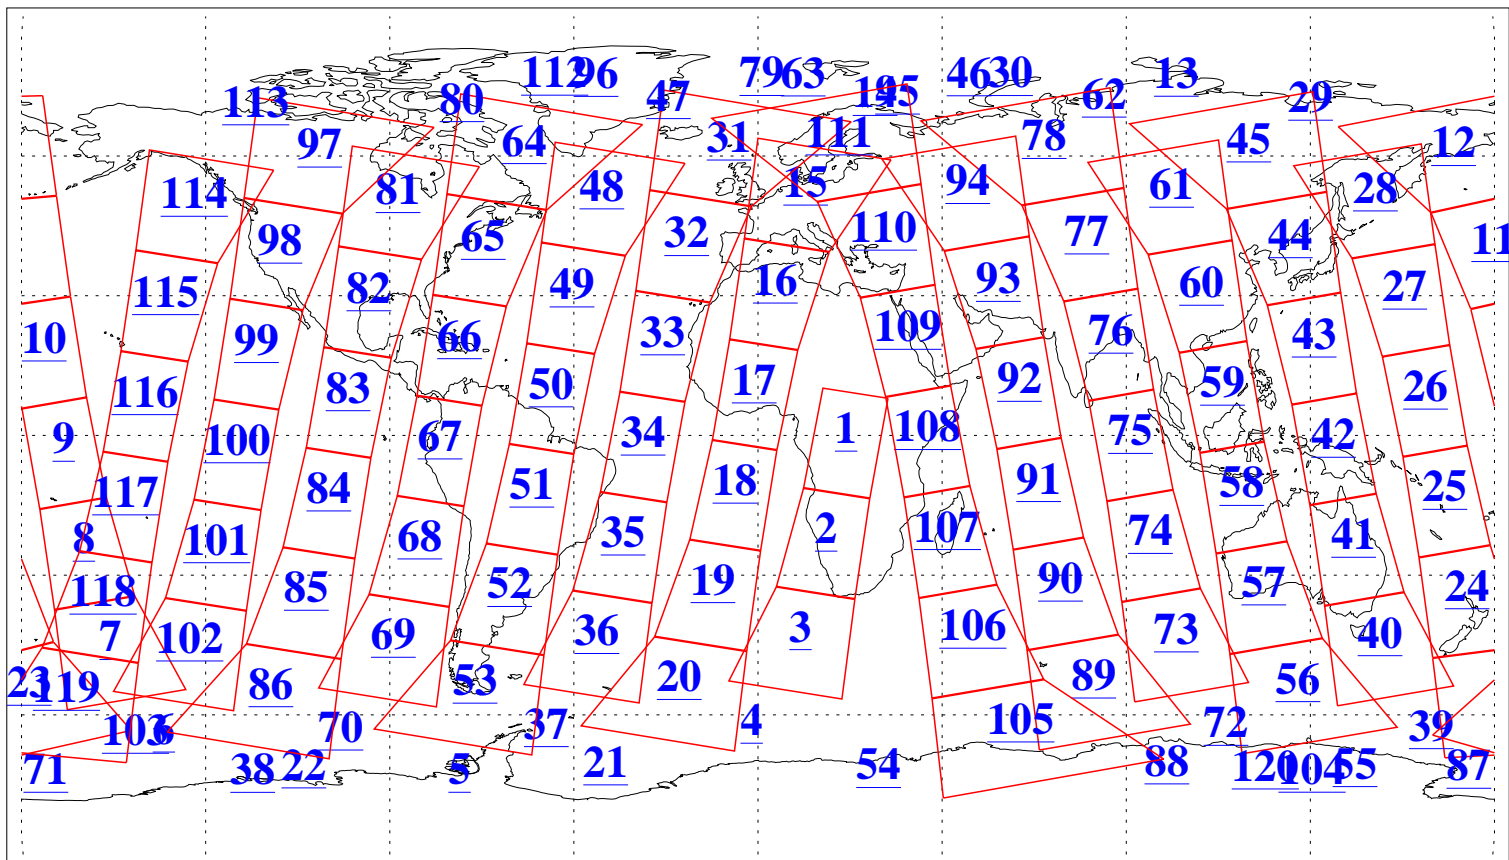

L1B Availability
AMSU Granules: 240
HSB Granules: 0
AIRS Granules: 240

16 Jan 2013
DoY 16
Aqua Day 3910
Granules: 1 to 120

Granules: 121 to 240

Legend: AMSU Available, HSB Available, AIRS Available

L1B Availability
AMSU Granules: 240
HSB Granules: 0
AIRS Granules: 240

16 Jan 2013
DoY 16
Aqua Day 3910
Ascending Granules

Descending Granules

Legend: AMSU Available, HSB Available, AIRS Available

L1B Availability
AMSU Granules: 240
HSB Granules: 0
AIRS Granules: 240

16 Jan 2013
DoY 16
Aqua Day 3910

Northern Hemisphere Granules

Southern Hemisphere Granules

Legend: AMSU Available, HSB Available, AIRS Available