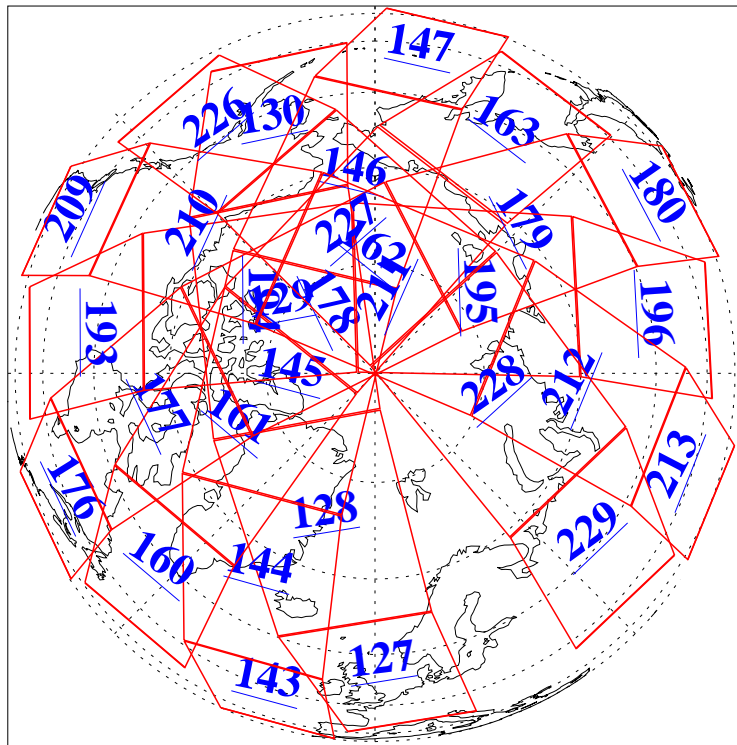

16 Jan 2013
DoY 16
Aqua Day 3910
Ascending Granules

Descending Granules

Legend: AMSU Available, HSB Available, AIRS Available

L1B Availability
AMSU Granules: 240
HSB Granules: 0
AIRS Granules: 240

16 Jan 2013
DoY 16
Aqua Day 3910

Northern Hemisphere Granules

Southern Hemisphere Granules

Legend: AMSU Available, HSB Available, AIRS Available