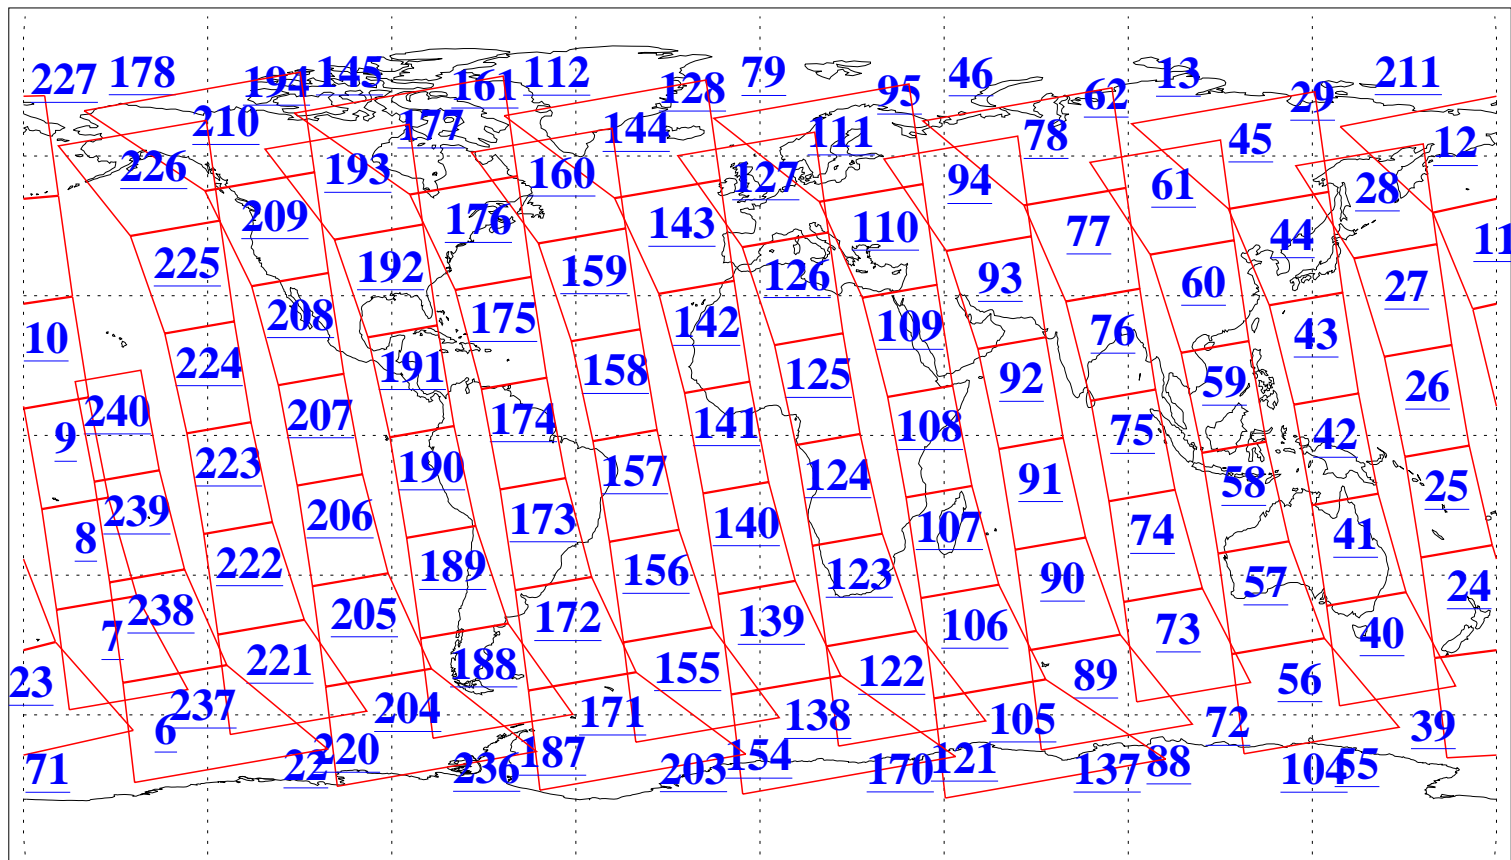

L1B Availability
AMSU Granules: 240
HSB Granules: 0
AIRS Granules: 240

16 Jan 2013
DoY 16
Aqua Day 3910
Granules: 1 to 120

Granules: 121 to 240

Legend: AMSU Available, HSB Available, AIRS Available

L1B Availability
AMSU Granules: 240
HSB Granules: 0
AIRS Granules: 240

16 Jan 2013
DoY 16
Aqua Day 3910
Ascending Granules

Descending Granules

Legend: AMSU Available, HSB Available, AIRS Available

L1B Availability
AMSU Granules: 240
HSB Granules: 0
AIRS Granules: 240

16 Jan 2013
DoY 16
Aqua Day 3910

Northern Hemisphere Granules

Southern Hemisphere Granules

Legend: AMSU Available, HSB Available, AIRS Available