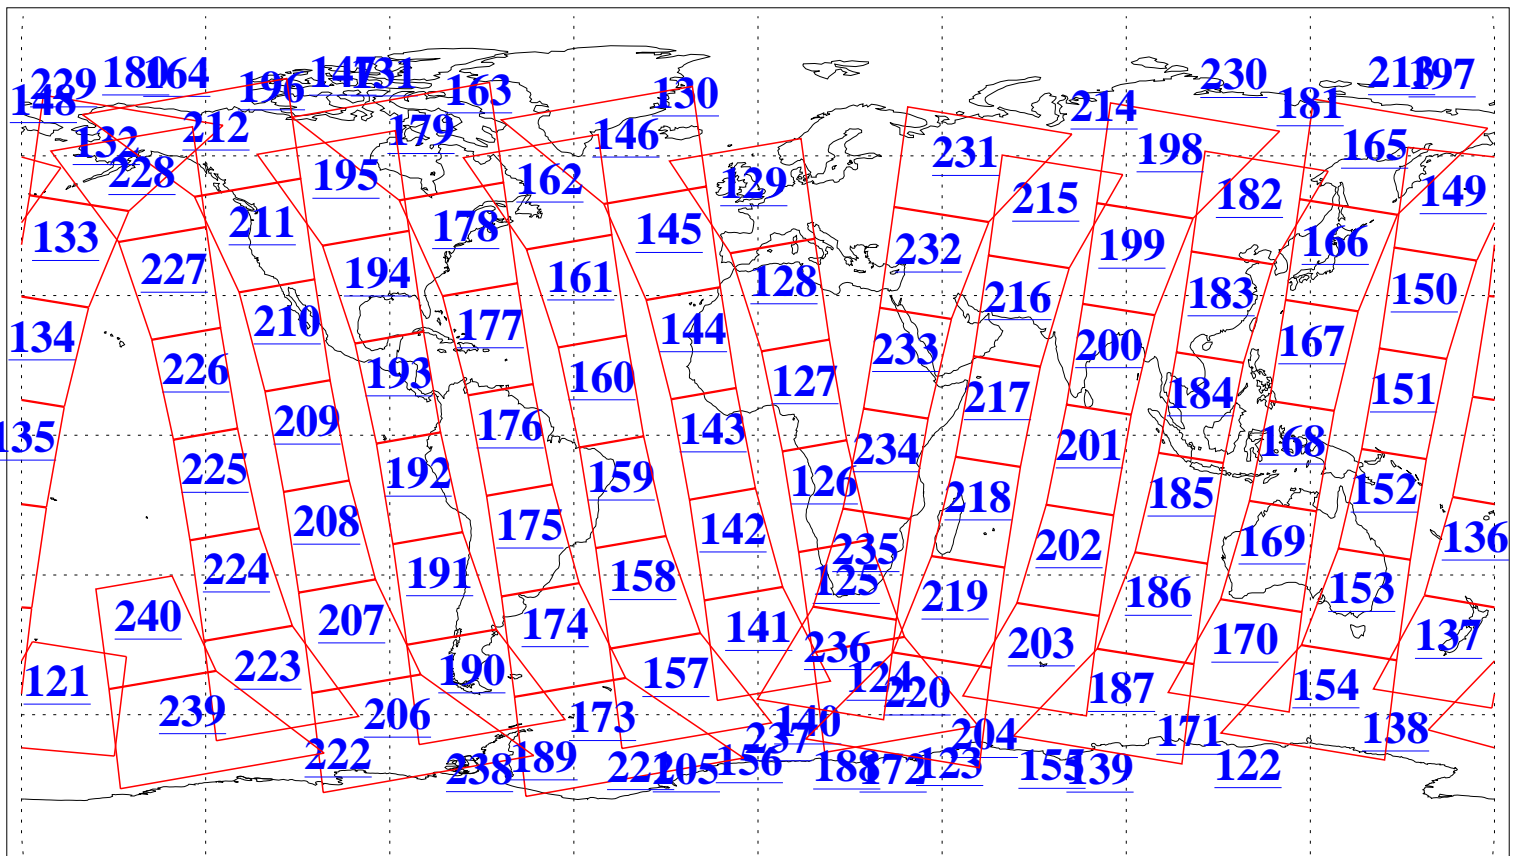

L1B Availability
AMSU Granules: 240
HSB Granules: 0
AIRS Granules: 240

14 Jan 2013
DoY 14
Aqua Day 3908
Granules: 1 to 120

Granules: 121 to 240

Legend: AMSU Available, HSB Available, AIRS Available

L1B Availability
AMSU Granules: 240
HSB Granules: 0
AIRS Granules: 240

14 Jan 2013
DoY 14
Aqua Day 3908

Ascending Granules

Descending Granules

Legend: AMSU Available, HSB Available, AIRS Available

L1B Availability
 AMSU Granules: 240
 HSB Granules: 0
 AIRS Granules: 240

14 Jan 2013
 DoY 14
 Aqua Day 3908

Northern Hemisphere Granules

Southern Hemisphere Granules

Legend: AMSU Available, HSB Available, AIRS Available