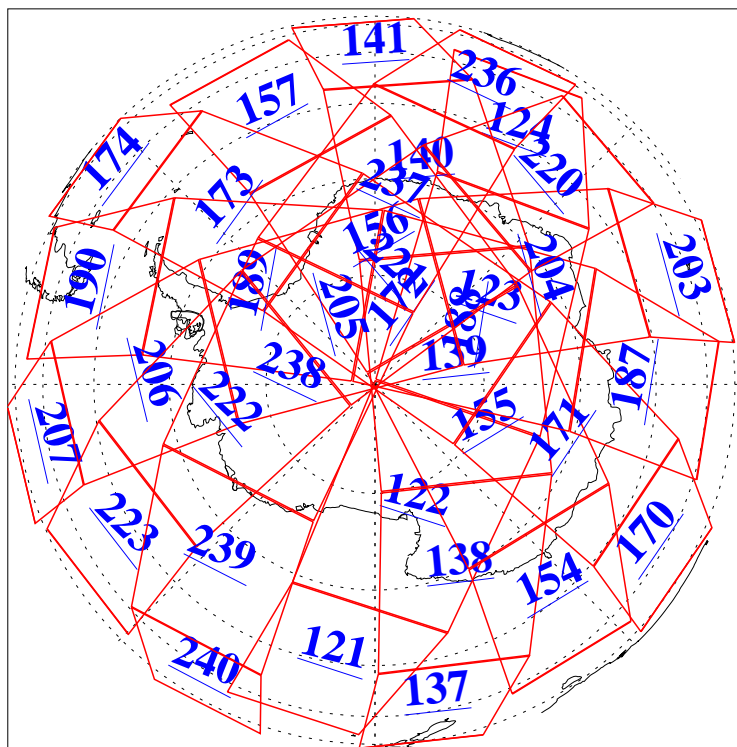

L1B Availability
AMSU Granules: 240
HSB Granules: 0
AIRS Granules: 240

14 Jan 2013
DoY 14
Aqua Day 3908
Granules: 1 to 120

Granules: 121 to 240

Legend: AMSU Available, HSB Available, AIRS Available

L1B Availability
AMSU Granules: 240
HSB Granules: 0
AIRS Granules: 240

14 Jan 2013
DoY 14
Aqua Day 3908

Ascending Granules

Descending Granules

Legend: AMSU Available, HSB Available, AIRS Available

L1B Availability
 AMSU Granules: 240
 HSB Granules: 0
 AIRS Granules: 240

14 Jan 2013
 DoY 14
 Aqua Day 3908

Northern Hemisphere Granules

Southern Hemisphere Granules

Legend: AMSU Available, HSB Available, AIRS Available