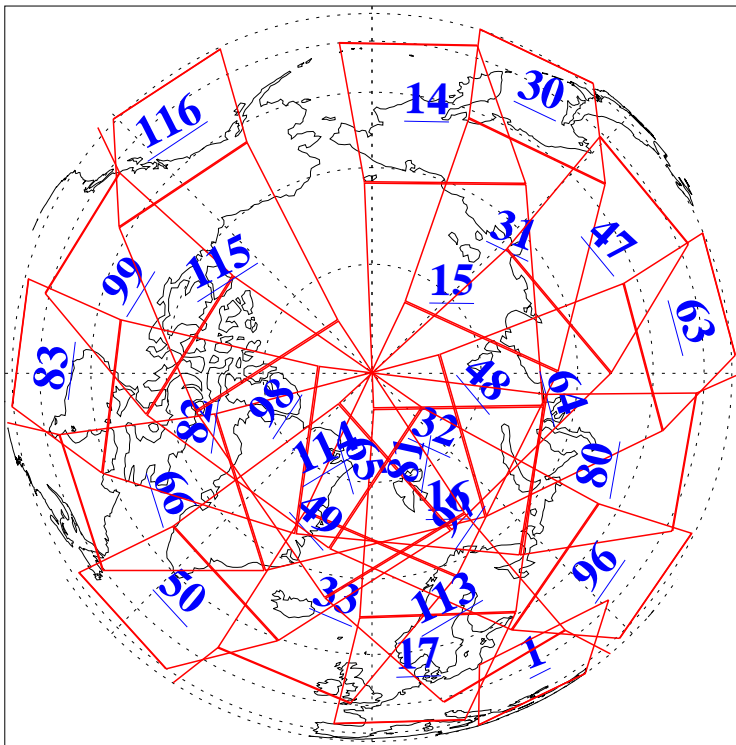

L1B Availability
AMSU Granules: 240
HSB Granules: 0
AIRS Granules: 240

14 Jan 2013
DoY 14
Aqua Day 3908
Granules: 1 to 120

Granules: 121 to 240

Legend: AMSU Available, HSB Available, AIRS Available

L1B Availability
AMSU Granules: 240
HSB Granules: 0
AIRS Granules: 240

14 Jan 2013
DoY 14
Aqua Day 3908

Ascending Granules

Descending Granules

Legend: AMSU Available, HSB Available, AIRS Available

L1B Availability
 AMSU Granules: 240
 HSB Granules: 0
 AIRS Granules: 240

14 Jan 2013
 DoY 14
 Aqua Day 3908

Northern Hemisphere Granules

Southern Hemisphere Granules

Legend: AMSU Available, HSB Available, AIRS Available