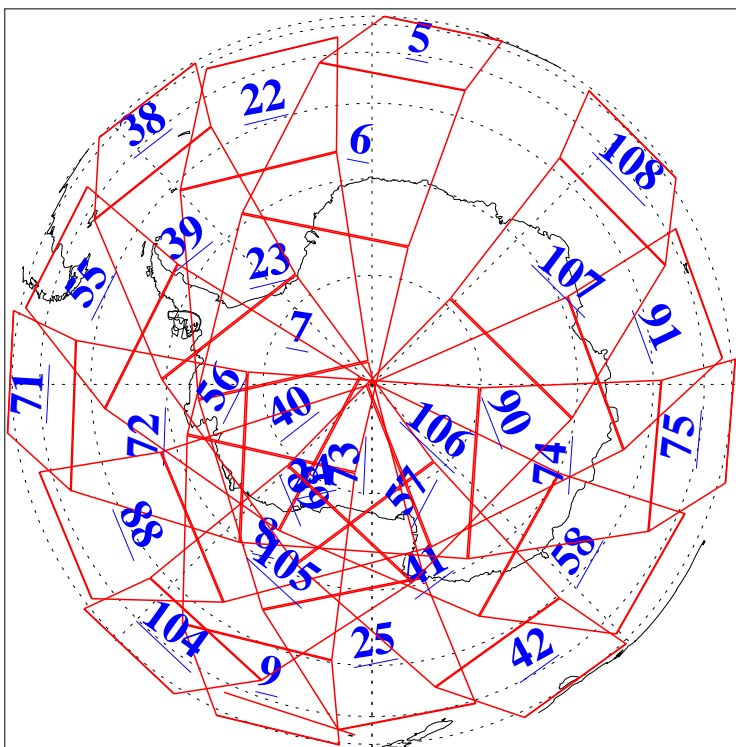

L1B Availability
AMSU Granules: 240
HSB Granules: 0
AIRS Granules: 240

14 Jan 2013
DoY 14
Aqua Day 3908
Granules: 1 to 120

Granules: 121 to 240

Legend: AMSU Available, HSB Available, AIRS Available

L1B Availability
AMSU Granules: 240
HSB Granules: 0
AIRS Granules: 240

14 Jan 2013
DoY 14
Aqua Day 3908

Ascending Granules

Descending Granules

Legend: AMSU Available, HSB Available, AIRS Available

L1B Availability
 AMSU Granules: 240
 HSB Granules: 0
 AIRS Granules: 240

14 Jan 2013
 DoY 14
 Aqua Day 3908

Northern Hemisphere Granules

Southern Hemisphere Granules

Legend: AMSU Available, HSB Available, AIRS Available