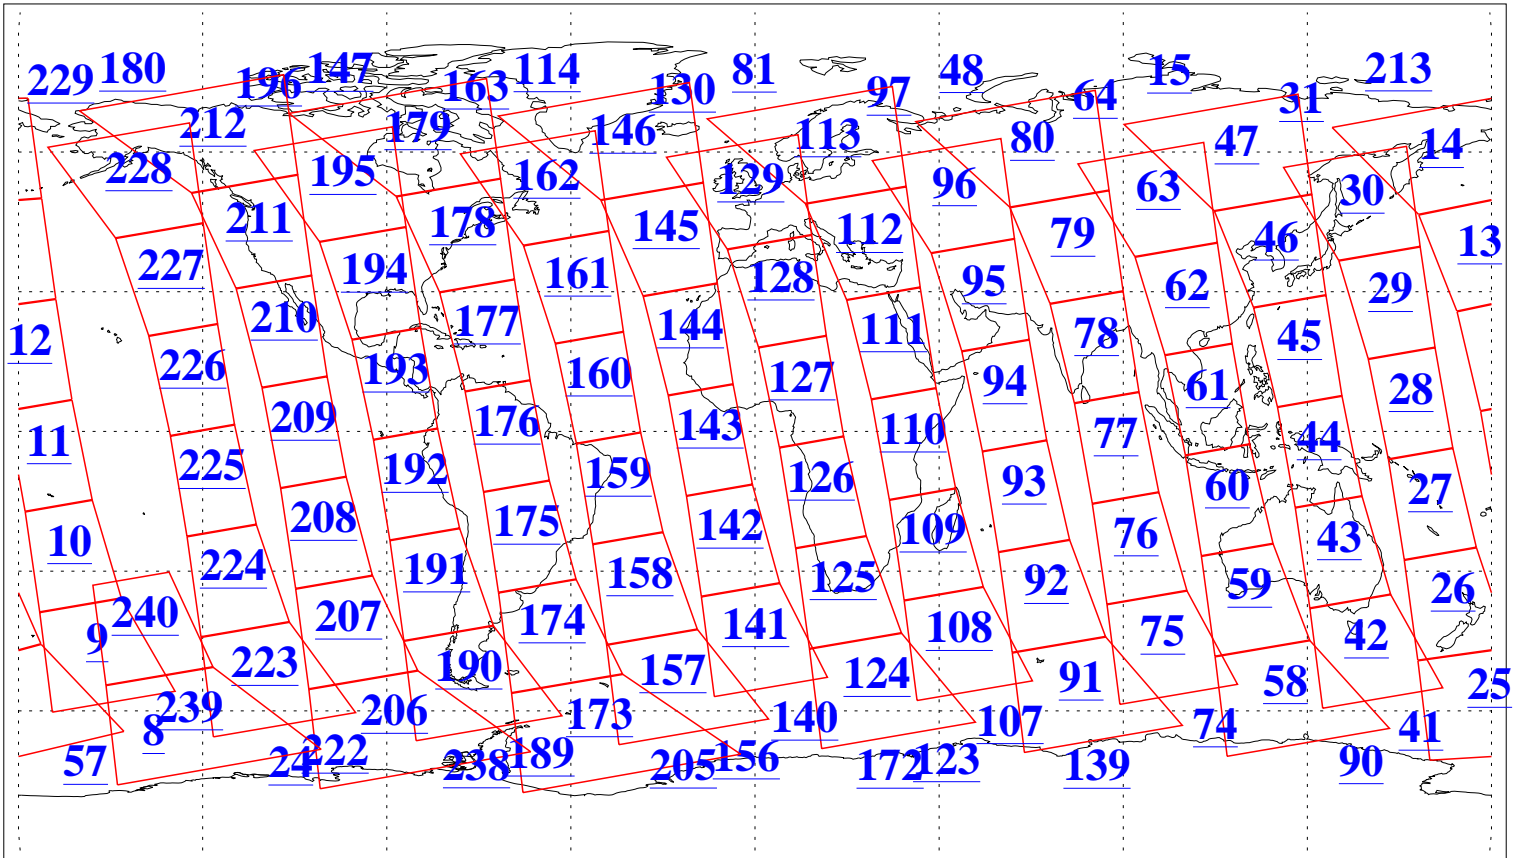

L1B Availability
AMSU Granules: 240
HSB Granules: 0
AIRS Granules: 240

14 Jan 2013
DoY 14
Aqua Day 3908
Granules: 1 to 120

Granules: 121 to 240

Legend: AMSU Available, HSB Available, AIRS Available

L1B Availability
AMSU Granules: 240
HSB Granules: 0
AIRS Granules: 240

14 Jan 2013
DoY 14
Aqua Day 3908

Ascending Granules

Descending Granules

Legend: AMSU Available, HSB Available, AIRS Available

L1B Availability
 AMSU Granules: 240
 HSB Granules: 0
 AIRS Granules: 240

14 Jan 2013
 DoY 14
 Aqua Day 3908

Northern Hemisphere Granules

Southern Hemisphere Granules

Legend: AMSU Available, HSB Available, AIRS Available