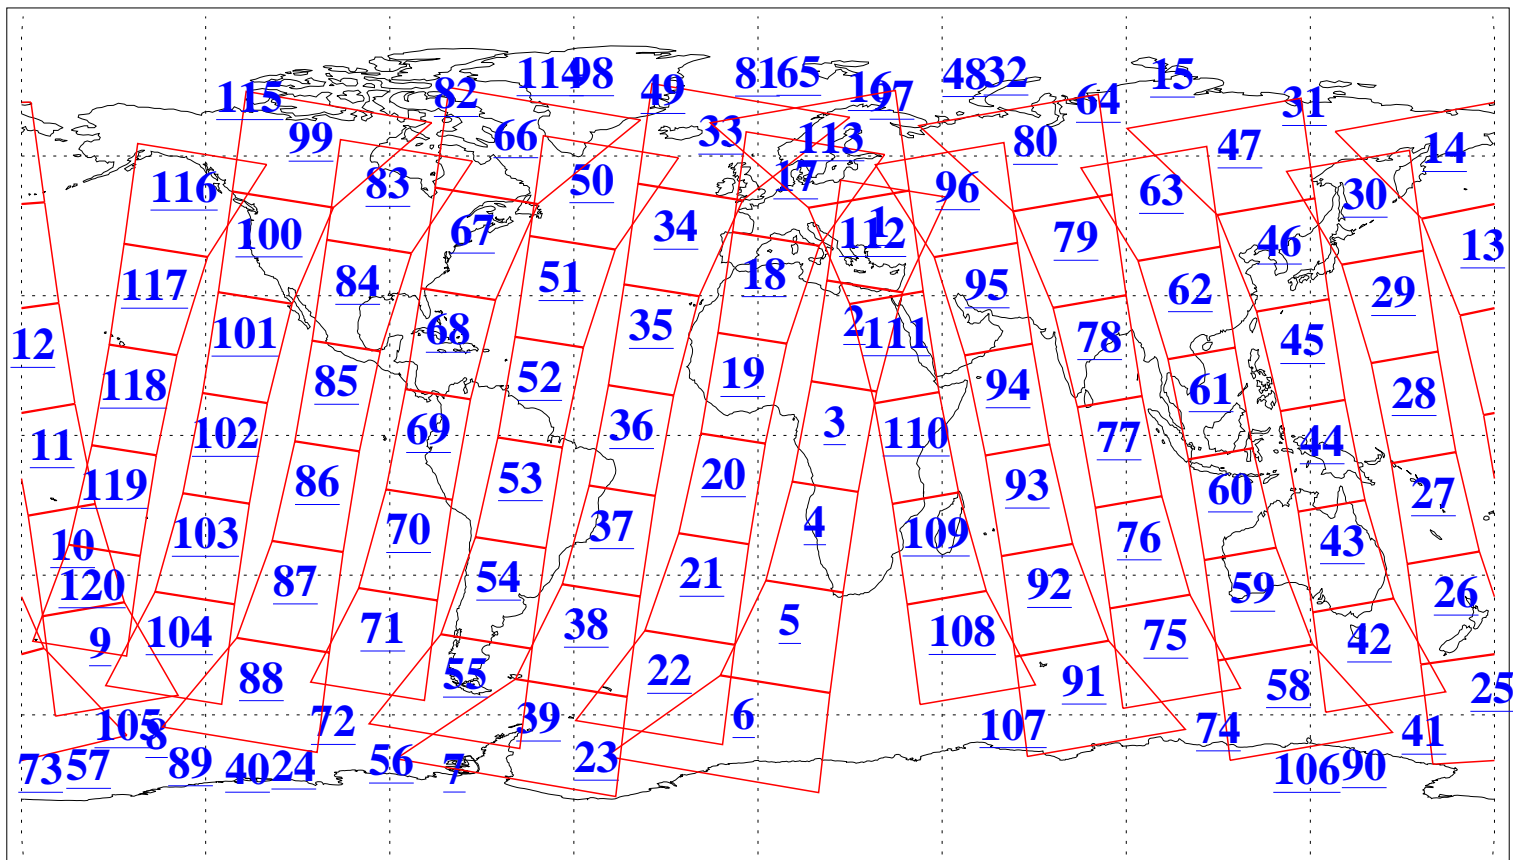

L1B Availability
AMSU Granules: 240
HSB Granules: 0
AIRS Granules: 240

14 Jan 2013
DoY 14
Aqua Day 3908
Granules: 1 to 120

Granules: 121 to 240

Legend: AMSU Available, HSB Available, AIRS Available

L1B Availability
AMSU Granules: 240
HSB Granules: 0
AIRS Granules: 240

14 Jan 2013
DoY 14
Aqua Day 3908

Ascending Granules

Descending Granules

Legend: AMSU Available, HSB Available, AIRS Available

L1B Availability
 AMSU Granules: 240
 HSB Granules: 0
 AIRS Granules: 240

14 Jan 2013
 DoY 14
 Aqua Day 3908

Northern Hemisphere Granules

Southern Hemisphere Granules

Legend: AMSU Available, HSB Available, AIRS Available