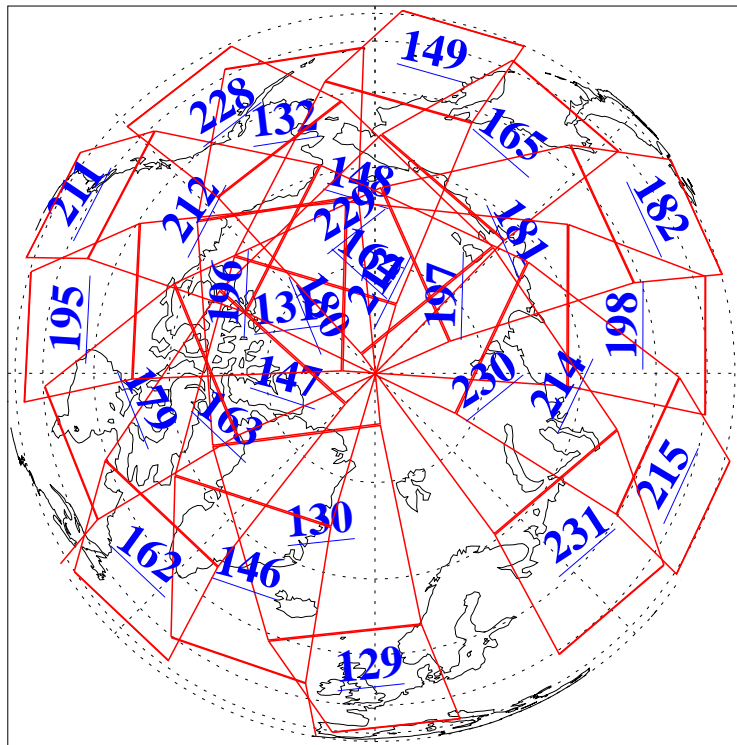

L1B Availability
AMSU Granules: 240
HSB Granules: 0
AIRS Granules: 240

14 Jan 2013
DoY 14
Aqua Day 3908
Granules: 1 to 120

Granules: 121 to 240

Legend: AMSU Available, HSB Available, AIRS Available

L1B Availability
AMSU Granules: 240
HSB Granules: 0
AIRS Granules: 240

14 Jan 2013
DoY 14
Aqua Day 3908

Ascending Granules

Descending Granules

Legend: AMSU Available, HSB Available, AIRS Available

L1B Availability
 AMSU Granules: 240
 HSB Granules: 0
 AIRS Granules: 240

14 Jan 2013
 DoY 14
 Aqua Day 3908

Northern Hemisphere Granules

Southern Hemisphere Granules

Legend: AMSU Available, HSB Available, AIRS Available