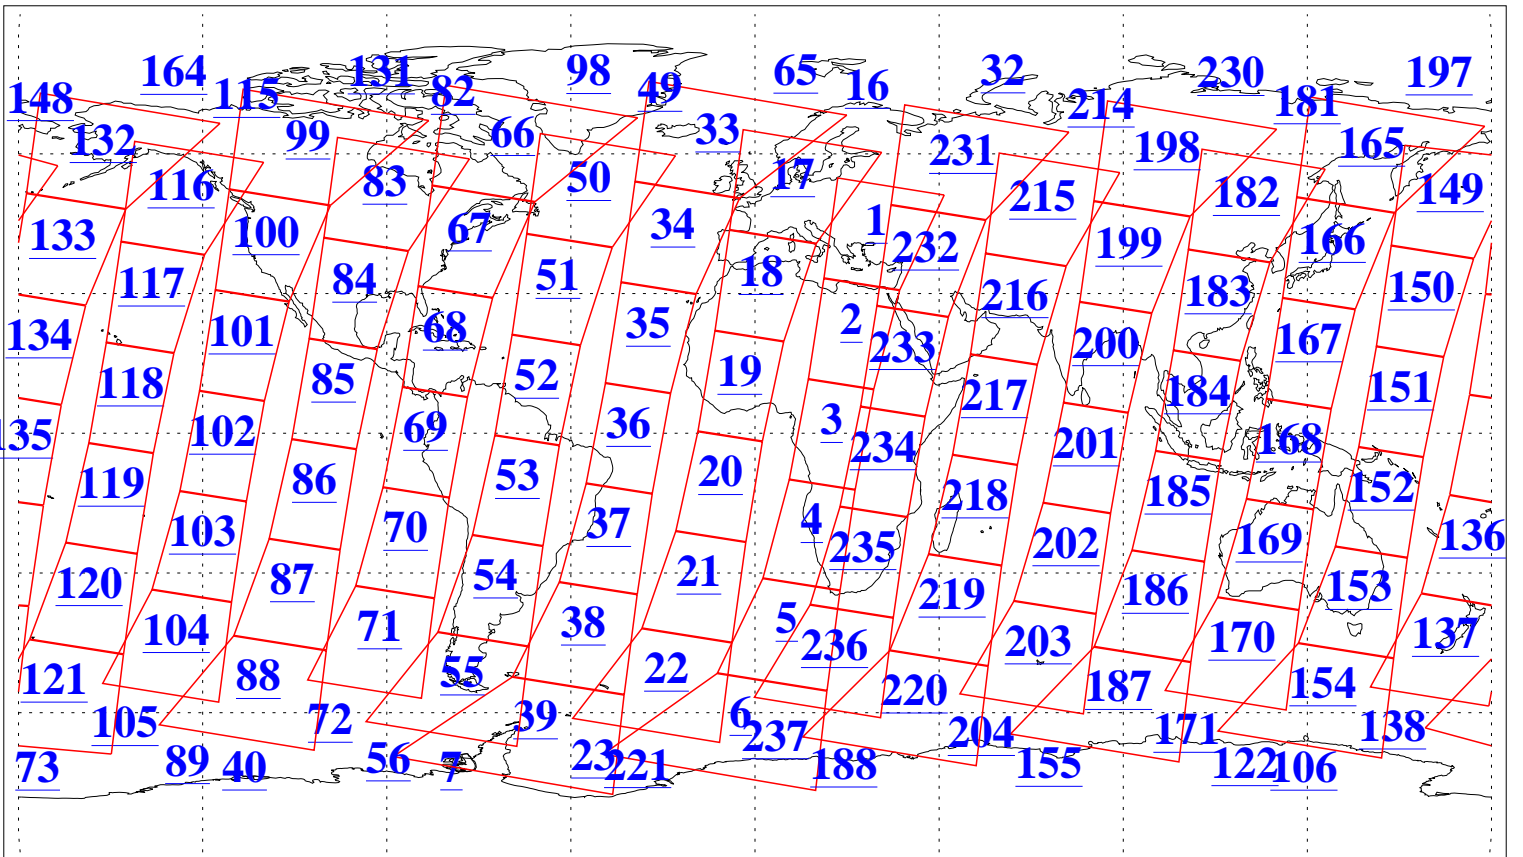

L1B Availability
AMSU Granules: 240
HSB Granules: 0
AIRS Granules: 240

14 Jan 2013
DoY 14
Aqua Day 3908
Granules: 1 to 120

Granules: 121 to 240

Legend: AMSU Available, HSB Available, AIRS Available

L1B Availability
AMSU Granules: 240
HSB Granules: 0
AIRS Granules: 240

14 Jan 2013
DoY 14
Aqua Day 3908

Ascending Granules

Descending Granules

Legend: AMSU Available, HSB Available, AIRS Available

L1B Availability
 AMSU Granules: 240
 HSB Granules: 0
 AIRS Granules: 240

14 Jan 2013
 DoY 14
 Aqua Day 3908

Northern Hemisphere Granules

Southern Hemisphere Granules

Legend: AMSU Available, HSB Available, AIRS Available