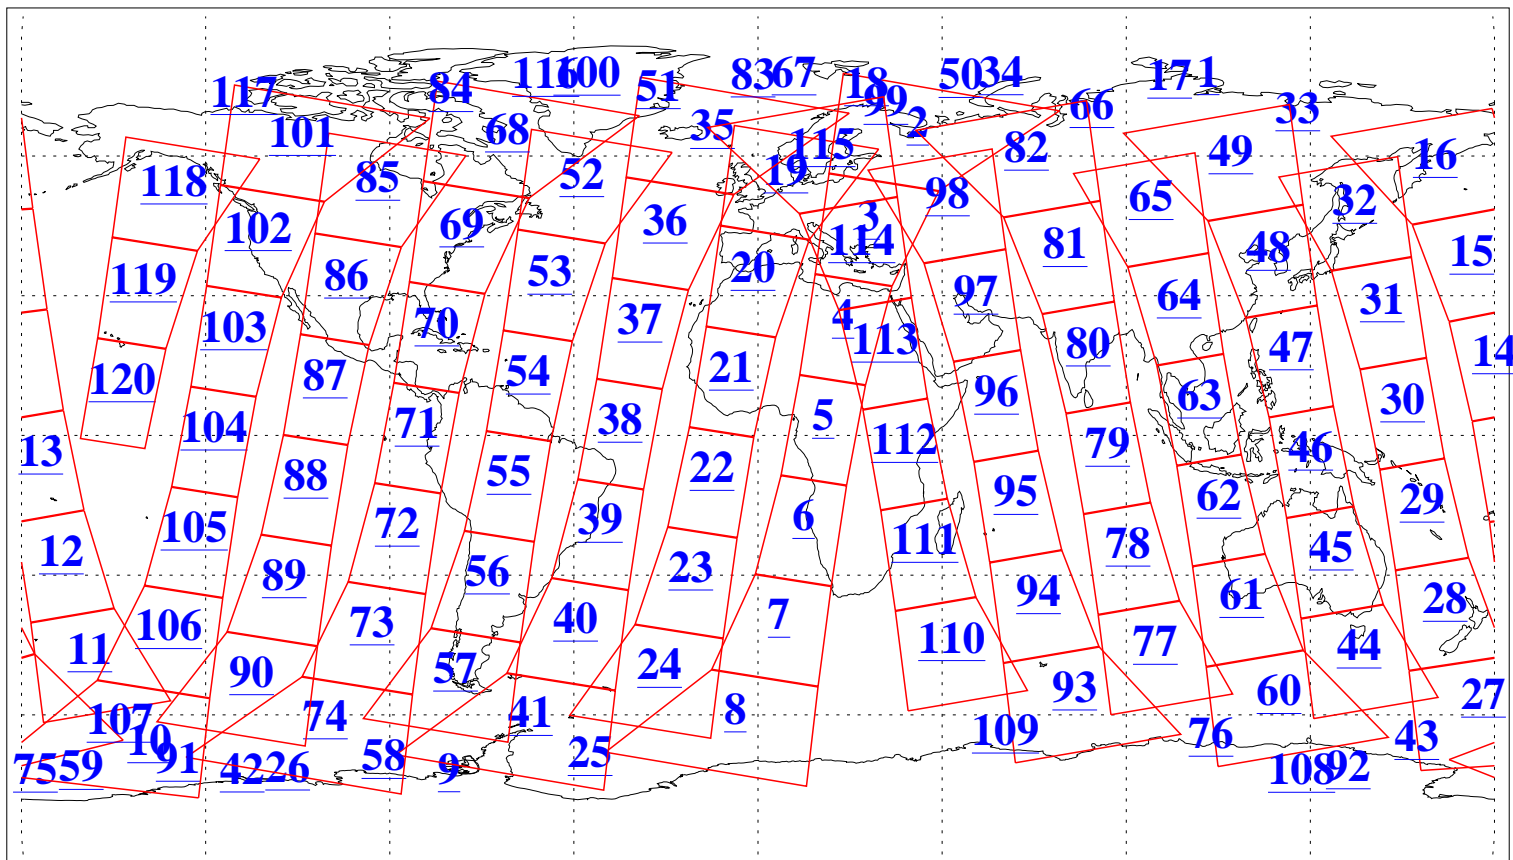

L1B Availability
AMSU Granules: 240
HSB Granules: 0
AIRS Granules: 240

12 Jan 2013
DoY 12
Aqua Day 3906
Granules: 1 to 120

Granules: 121 to 240

Legend: AMSU Available, HSB Available, AIRS Available

L1B Availability
AMSU Granules: 240
HSB Granules: 0
AIRS Granules: 240

12 Jan 2013
DoY 12
Aqua Day 3906
Ascending Granules

Descending Granules

Legend: AMSU Available, HSB Available, AIRS Available

L1B Availability
 AMSU Granules: 240
 HSB Granules: 0
 AIRS Granules: 240

12 Jan 2013
 DoY 12
 Aqua Day 3906

Northern Hemisphere Granules

Southern Hemisphere Granules

Legend: AMSU Available, HSB Available, AIRS Available