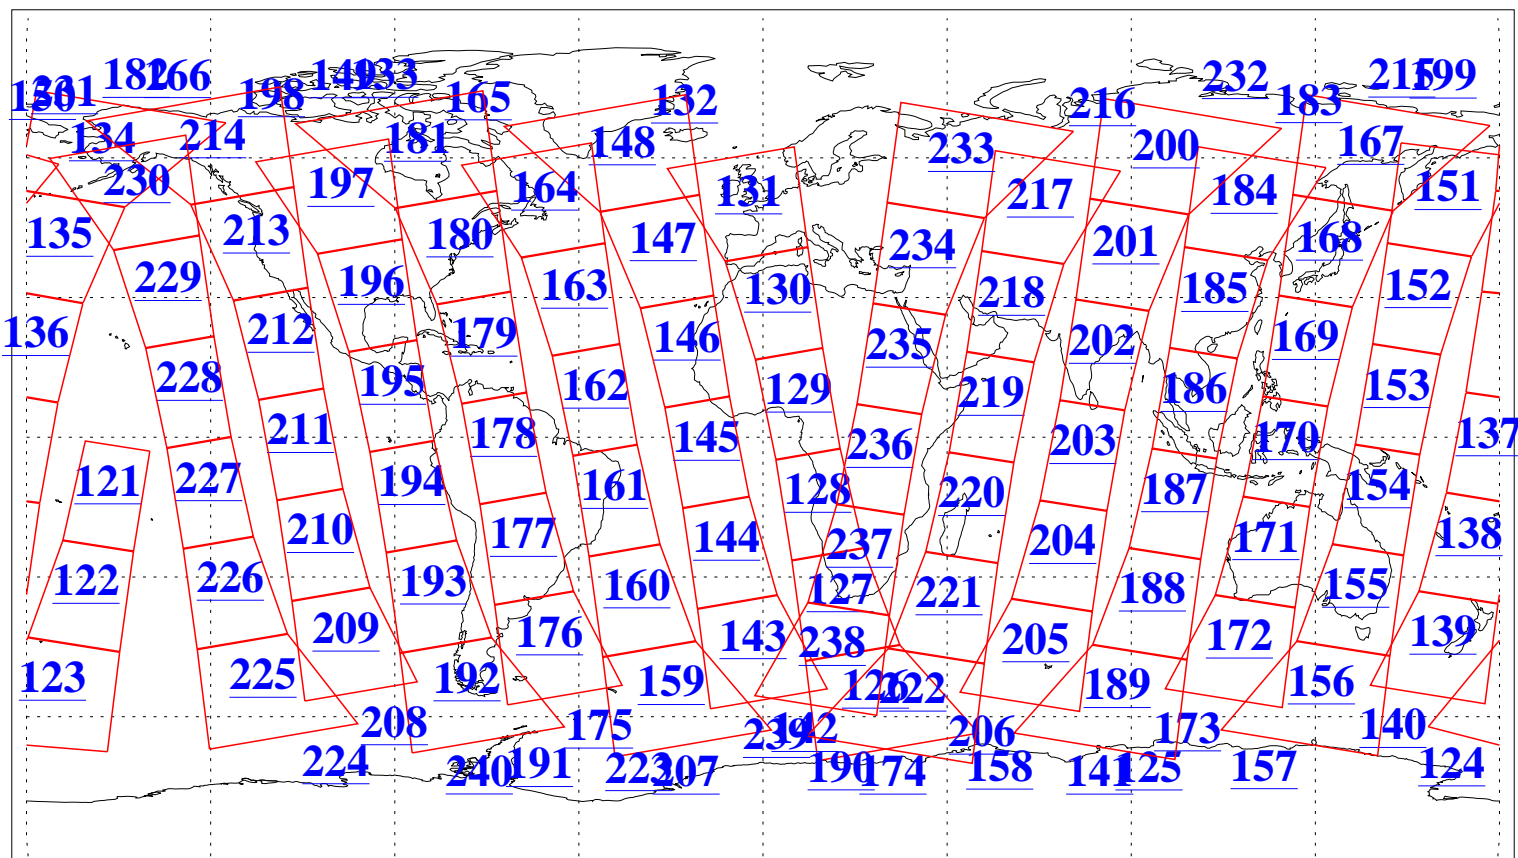

L1B Availability
AMSU Granules: 240
HSB Granules: 0
AIRS Granules: 240

12 Jan 2013
DoY 12
Aqua Day 3906
Granules: 1 to 120

Granules: 121 to 240

Legend: AMSU Available, HSB Available, AIRS Available

L1B Availability
AMSU Granules: 240
HSB Granules: 0
AIRS Granules: 240

12 Jan 2013
DoY 12
Aqua Day 3906
Ascending Granules

Descending Granules

Legend: AMSU Available, HSB Available, AIRS Available

L1B Availability
 AMSU Granules: 240
 HSB Granules: 0
 AIRS Granules: 240

12 Jan 2013
 DoY 12
 Aqua Day 3906

Northern Hemisphere Granules

Southern Hemisphere Granules

Legend: AMSU Available, HSB Available, AIRS Available