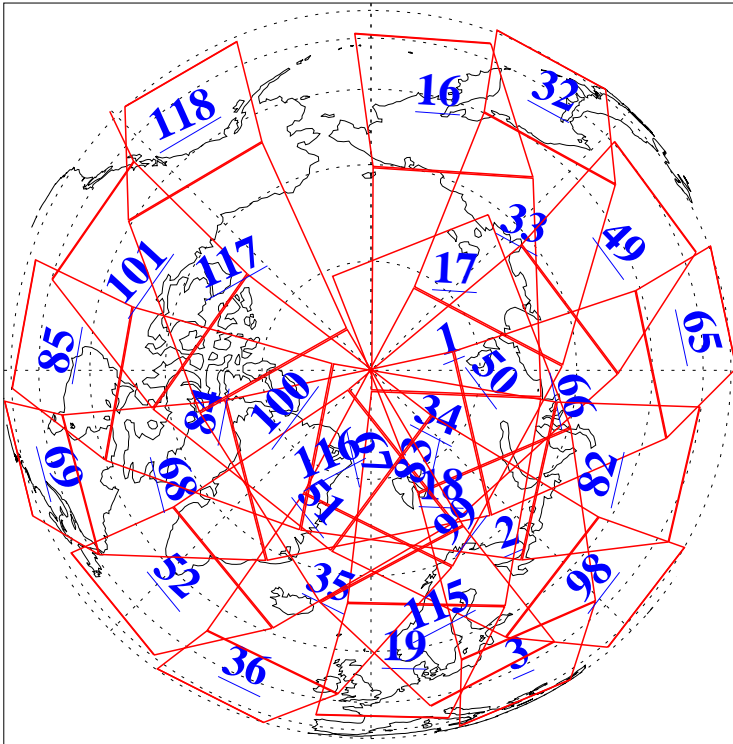

L1B Availability
AMSU Granules: 240
HSB Granules: 0
AIRS Granules: 240

12 Jan 2013
DoY 12
Aqua Day 3906
Granules: 1 to 120

Granules: 121 to 240

Legend: AMSU Available, HSB Available, AIRS Available

L1B Availability
AMSU Granules: 240
HSB Granules: 0
AIRS Granules: 240

12 Jan 2013
DoY 12
Aqua Day 3906
Ascending Granules

Descending Granules

Legend: AMSU Available, HSB Available, AIRS Available

L1B Availability
 AMSU Granules: 240
 HSB Granules: 0
 AIRS Granules: 240

12 Jan 2013
 DoY 12
 Aqua Day 3906

Northern Hemisphere Granules

Southern Hemisphere Granules

Legend: AMSU Available, HSB Available, AIRS Available