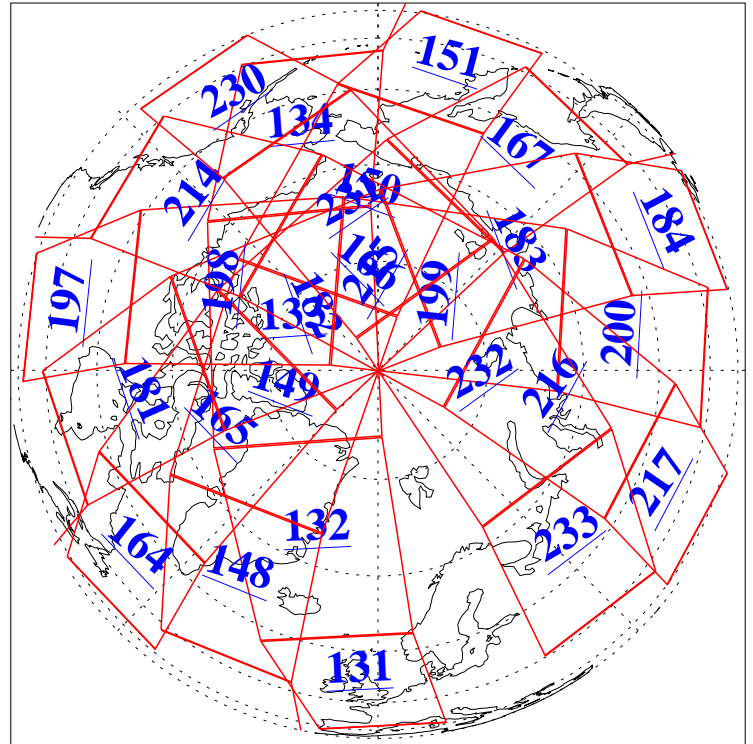

12 Jan 2013
DoY 12
Aqua Day 3906
Ascending Granules

Descending Granules

Legend: AMSU Available, HSB Available, AIRS Available

L1B Availability
 AMSU Granules: 240
 HSB Granules: 0
 AIRS Granules: 240

12 Jan 2013
 DoY 12
 Aqua Day 3906

Northern Hemisphere Granules

Southern Hemisphere Granules

Legend: AMSU Available, HSB Available, AIRS Available