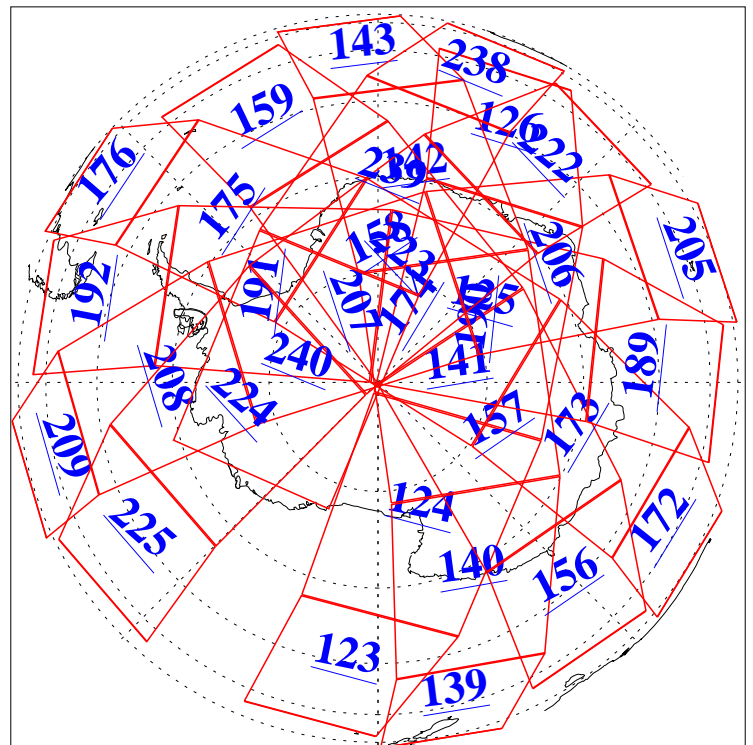

L1B Availability
AMSU Granules: 240
HSB Granules: 0
AIRS Granules: 240

12 Jan 2013
DoY 12
Aqua Day 3906
Granules: 1 to 120

Granules: 121 to 240

Legend: AMSU Available, HSB Available, AIRS Available

L1B Availability
AMSU Granules: 240
HSB Granules: 0
AIRS Granules: 240

12 Jan 2013
DoY 12
Aqua Day 3906
Ascending Granules

Descending Granules

Legend: AMSU Available, HSB Available, AIRS Available

L1B Availability
 AMSU Granules: 240
 HSB Granules: 0
 AIRS Granules: 240

12 Jan 2013
 DoY 12
 Aqua Day 3906

Northern Hemisphere Granules

Southern Hemisphere Granules

Legend: AMSU Available, HSB Available, AIRS Available