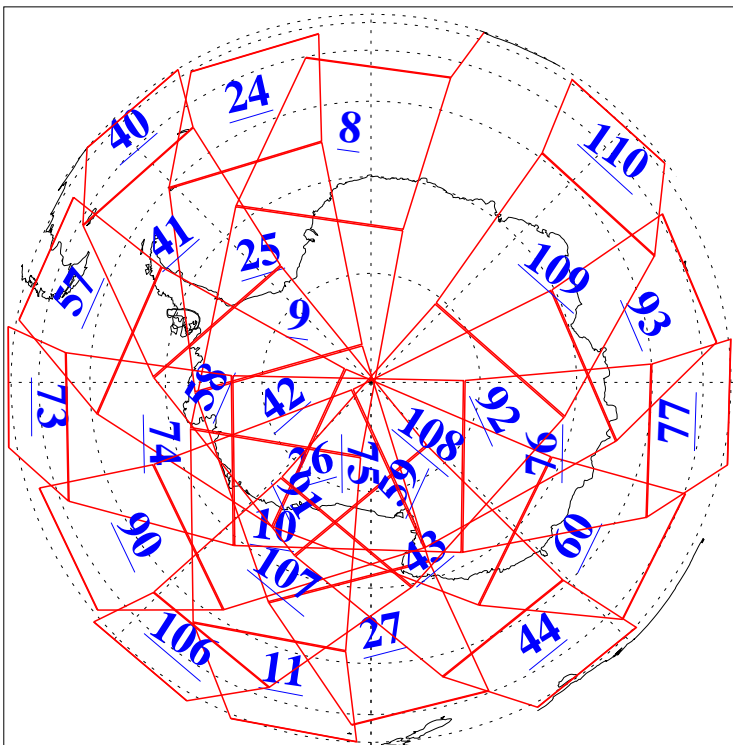

L1B Availability
AMSU Granules: 240
HSB Granules: 0
AIRS Granules: 240

12 Jan 2013
DoY 12
Aqua Day 3906
Granules: 1 to 120

Granules: 121 to 240

Legend: AMSU Available, HSB Available, AIRS Available

L1B Availability
AMSU Granules: 240
HSB Granules: 0
AIRS Granules: 240

12 Jan 2013
DoY 12
Aqua Day 3906
Ascending Granules

Descending Granules

Legend: AMSU Available, HSB Available, AIRS Available

L1B Availability
 AMSU Granules: 240
 HSB Granules: 0
 AIRS Granules: 240

12 Jan 2013
 DoY 12
 Aqua Day 3906

Northern Hemisphere Granules

Southern Hemisphere Granules

Legend: AMSU Available, HSB Available, AIRS Available