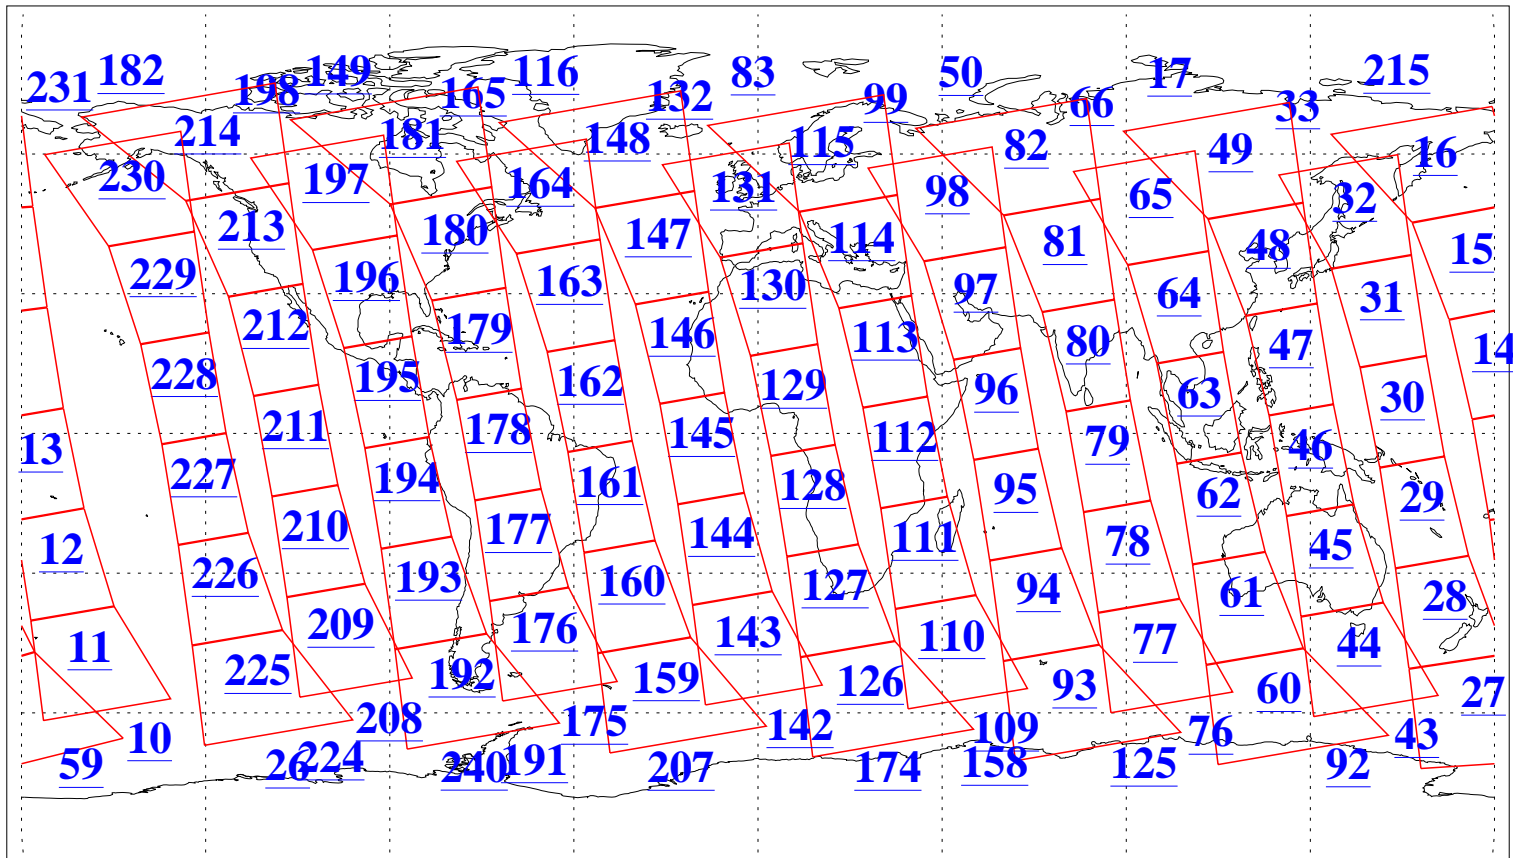

L1B Availability
AMSU Granules: 240
HSB Granules: 0
AIRS Granules: 240

12 Jan 2013
DoY 12
Aqua Day 3906
Granules: 1 to 120

Granules: 121 to 240

Legend: AMSU Available, HSB Available, AIRS Available

L1B Availability
AMSU Granules: 240
HSB Granules: 0
AIRS Granules: 240

12 Jan 2013
DoY 12
Aqua Day 3906
Ascending Granules

Descending Granules

Legend: AMSU Available, HSB Available, AIRS Available

L1B Availability
 AMSU Granules: 240
 HSB Granules: 0
 AIRS Granules: 240

12 Jan 2013
 DoY 12
 Aqua Day 3906

Northern Hemisphere Granules

Southern Hemisphere Granules

Legend: AMSU Available, HSB Available, AIRS Available