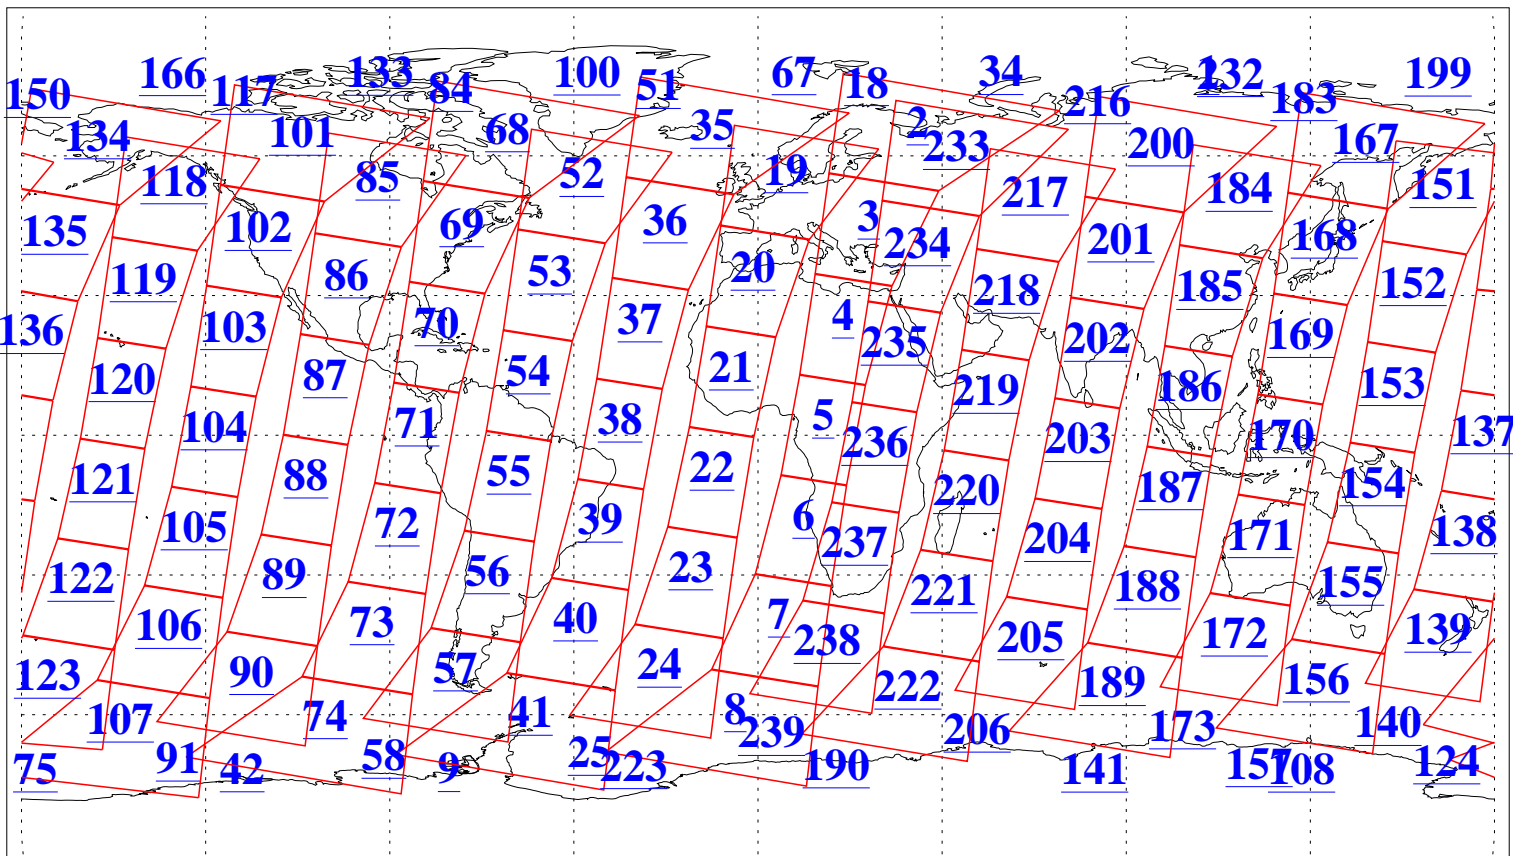

L1B Availability
AMSU Granules: 240
HSB Granules: 0
AIRS Granules: 240

12 Jan 2013
DoY 12
Aqua Day 3906
Granules: 1 to 120

Granules: 121 to 240

Legend: AMSU Available, HSB Available, AIRS Available

L1B Availability
AMSU Granules: 240
HSB Granules: 0
AIRS Granules: 240

12 Jan 2013
DoY 12
Aqua Day 3906
Ascending Granules

Descending Granules

Legend: AMSU Available, HSB Available, AIRS Available

L1B Availability
 AMSU Granules: 240
 HSB Granules: 0
 AIRS Granules: 240

12 Jan 2013
 DoY 12
 Aqua Day 3906

Northern Hemisphere Granules

Southern Hemisphere Granules

Legend: AMSU Available, HSB Available, AIRS Available