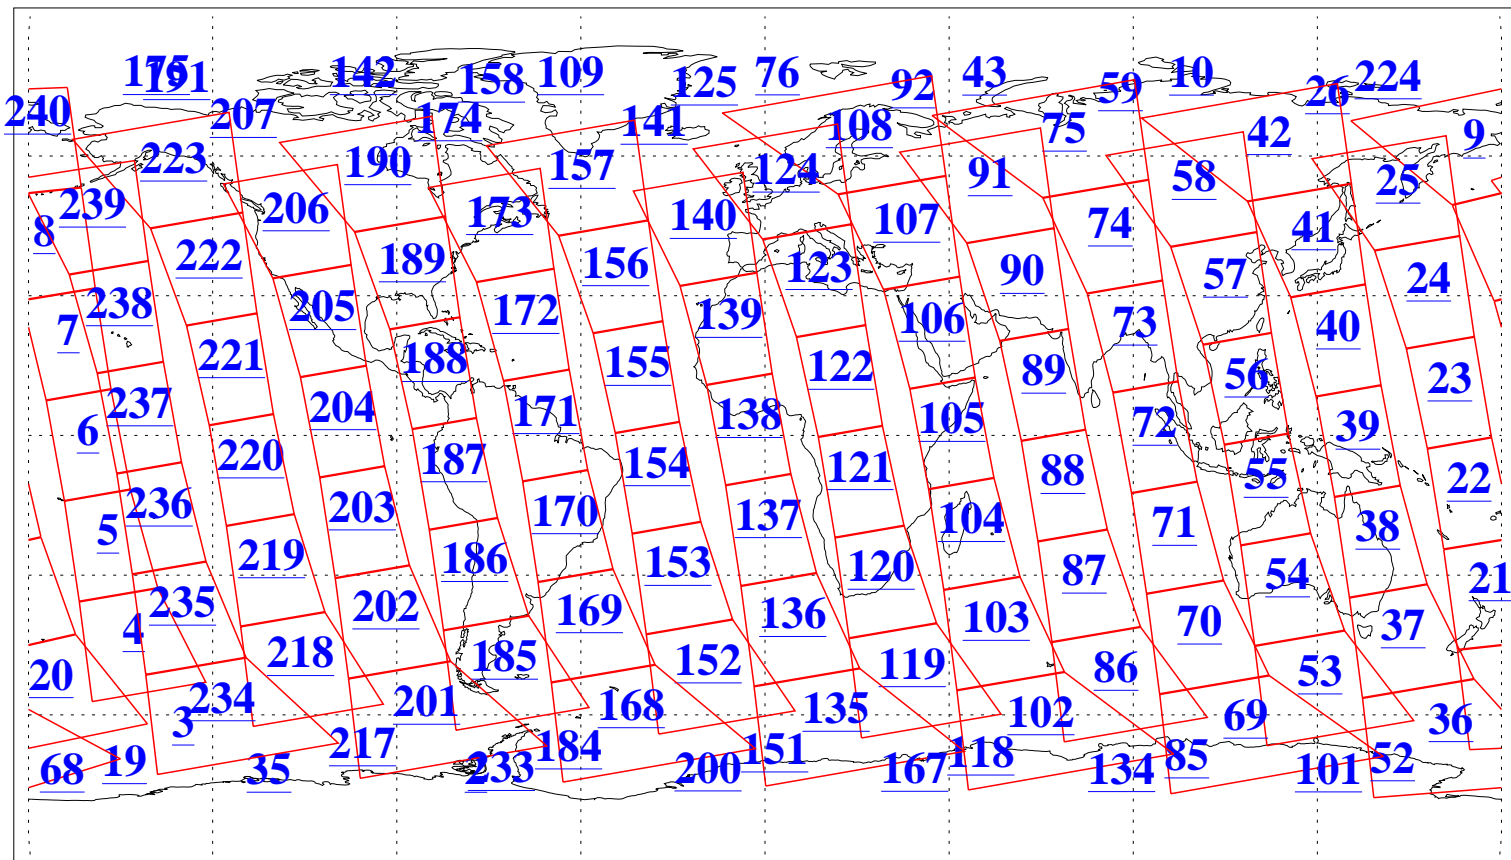

L1B Availability  
AMSU Granules: 240  
HSB Granules: 0  
AIRS Granules: 240

11 Jan 2013  
DoY 11  
Aqua Day 3905  
Granules: 1 to 120

Granules: 121 to 240

Legend: AMSU Available, HSB Available, AIRS Available

L1B Availability  
AMSU Granules: 240  
HSB Granules: 0  
AIRS Granules: 240

11 Jan 2013  
DoY 11  
Aqua Day 3905  
Ascending Granules

Descending Granules

Legend: AMSU Available, HSB Available, AIRS Available

L1B Availability  
 AMSU Granules: 240  
 HSB Granules: 0  
 AIRS Granules: 240

11 Jan 2013  
 DoY 11  
 Aqua Day 3905

Northern Hemisphere Granules

Southern Hemisphere Granules

Legend: AMSU Available, HSB Available, AIRS Available