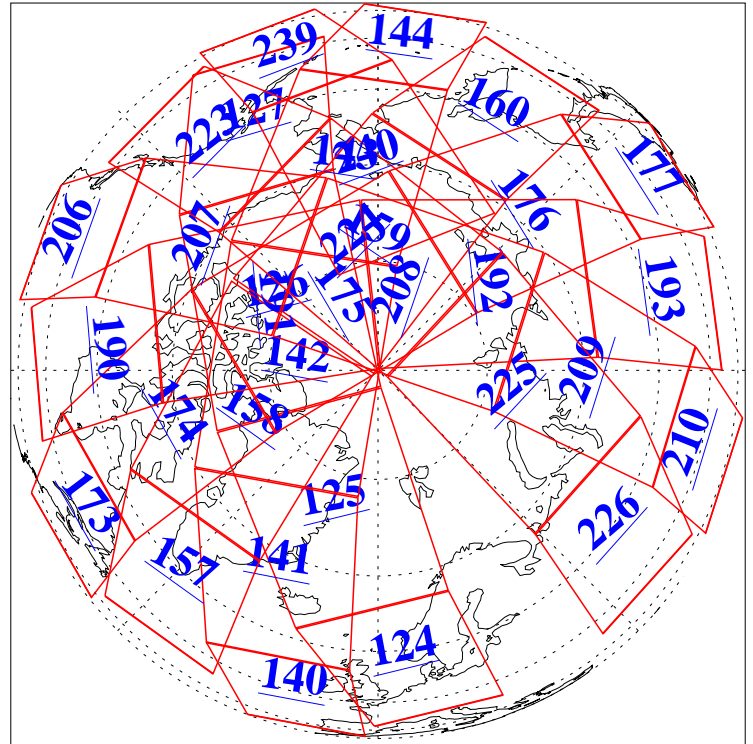

L1B Availability  
AMSU Granules: 240  
HSB Granules: 0  
AIRS Granules: 240

11 Jan 2013  
DoY 11  
Aqua Day 3905  
Granules: 1 to 120

Granules: 121 to 240

Legend: AMSU Available, HSB Available, AIRS Available

L1B Availability  
AMSU Granules: 240  
HSB Granules: 0  
AIRS Granules: 240

11 Jan 2013  
DoY 11  
Aqua Day 3905  
Ascending Granules

Descending Granules

Legend: AMSU Available, HSB Available, AIRS Available

L1B Availability  
 AMSU Granules: 240  
 HSB Granules: 0  
 AIRS Granules: 240

11 Jan 2013  
 DoY 11  
 Aqua Day 3905

Northern Hemisphere Granules

Southern Hemisphere Granules

Legend: AMSU Available, HSB Available, AIRS Available