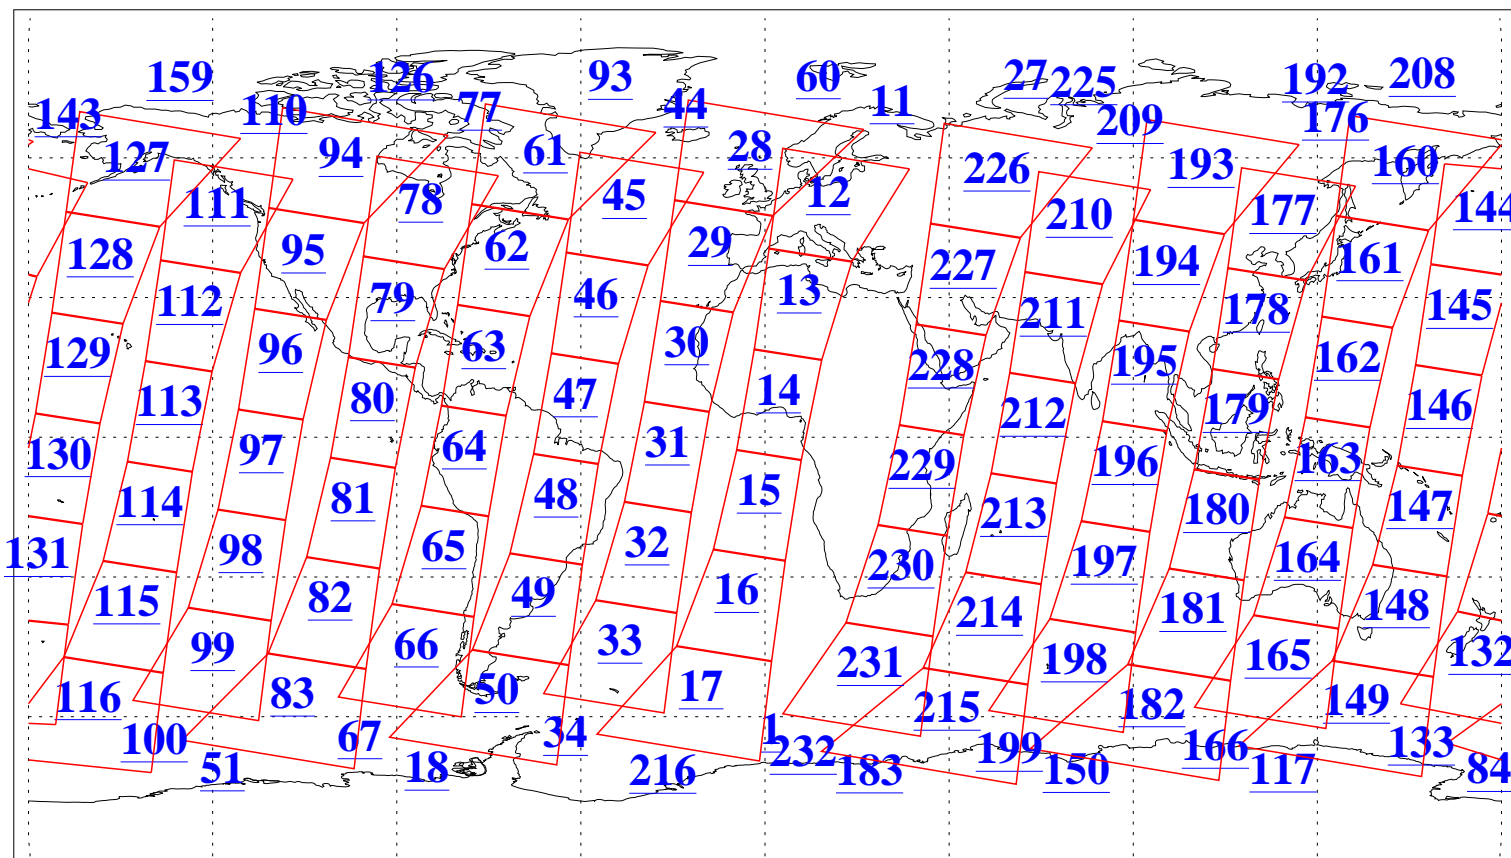

L1B Availability  
AMSU Granules: 240  
HSB Granules: 0  
AIRS Granules: 240

11 Jan 2013  
DoY 11  
Aqua Day 3905  
Granules: 1 to 120

Granules: 121 to 240

Legend: AMSU Available, HSB Available, AIRS Available

L1B Availability  
AMSU Granules: 240  
HSB Granules: 0  
AIRS Granules: 240

11 Jan 2013  
DoY 11  
Aqua Day 3905  
Ascending Granules

Descending Granules

Legend: AMSU Available, HSB Available, AIRS Available

L1B Availability  
 AMSU Granules: 240  
 HSB Granules: 0  
 AIRS Granules: 240

11 Jan 2013  
 DoY 11  
 Aqua Day 3905

Northern Hemisphere Granules

Southern Hemisphere Granules

Legend: AMSU Available, HSB Available, AIRS Available