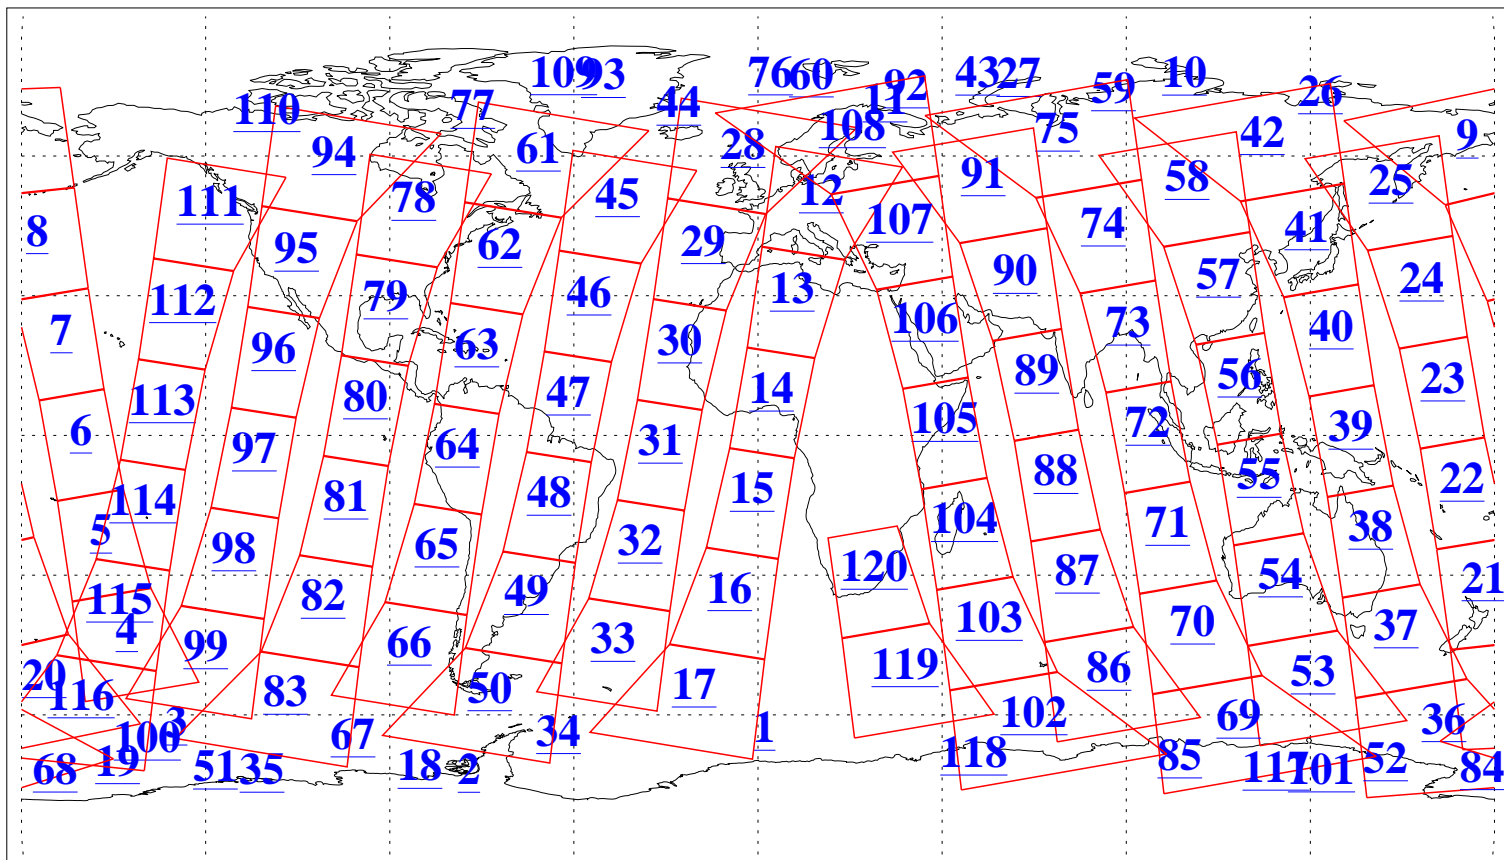

L1B Availability  
AMSU Granules: 240  
HSB Granules: 0  
AIRS Granules: 240

11 Jan 2013  
DoY 11  
Aqua Day 3905  
Granules: 1 to 120

Granules: 121 to 240

Legend: AMSU Available, HSB Available, AIRS Available

L1B Availability  
AMSU Granules: 240  
HSB Granules: 0  
AIRS Granules: 240

11 Jan 2013  
DoY 11  
Aqua Day 3905  
Ascending Granules

Descending Granules

Legend: AMSU Available, HSB Available, AIRS Available

L1B Availability  
 AMSU Granules: 240  
 HSB Granules: 0  
 AIRS Granules: 240

11 Jan 2013  
 DoY 11  
 Aqua Day 3905

Northern Hemisphere Granules

Southern Hemisphere Granules

Legend: AMSU Available, HSB Available, AIRS Available