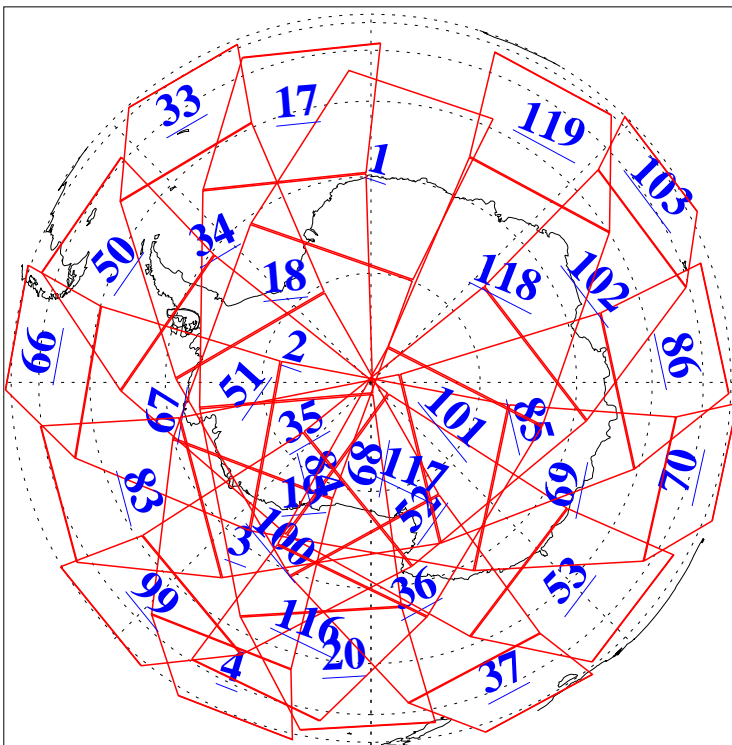

L1B Availability  
AMSU Granules: 240  
HSB Granules: 0  
AIRS Granules: 240

11 Jan 2013  
DoY 11  
Aqua Day 3905  
Granules: 1 to 120

Granules: 121 to 240

Legend: AMSU Available, HSB Available, AIRS Available

L1B Availability  
AMSU Granules: 240  
HSB Granules: 0  
AIRS Granules: 240

11 Jan 2013  
DoY 11  
Aqua Day 3905  
Ascending Granules

Descending Granules

Legend: AMSU Available, HSB Available, AIRS Available

L1B Availability  
 AMSU Granules: 240  
 HSB Granules: 0  
 AIRS Granules: 240

11 Jan 2013  
 DoY 11  
 Aqua Day 3905

Northern Hemisphere Granules

Southern Hemisphere Granules

Legend: AMSU Available, HSB Available, AIRS Available