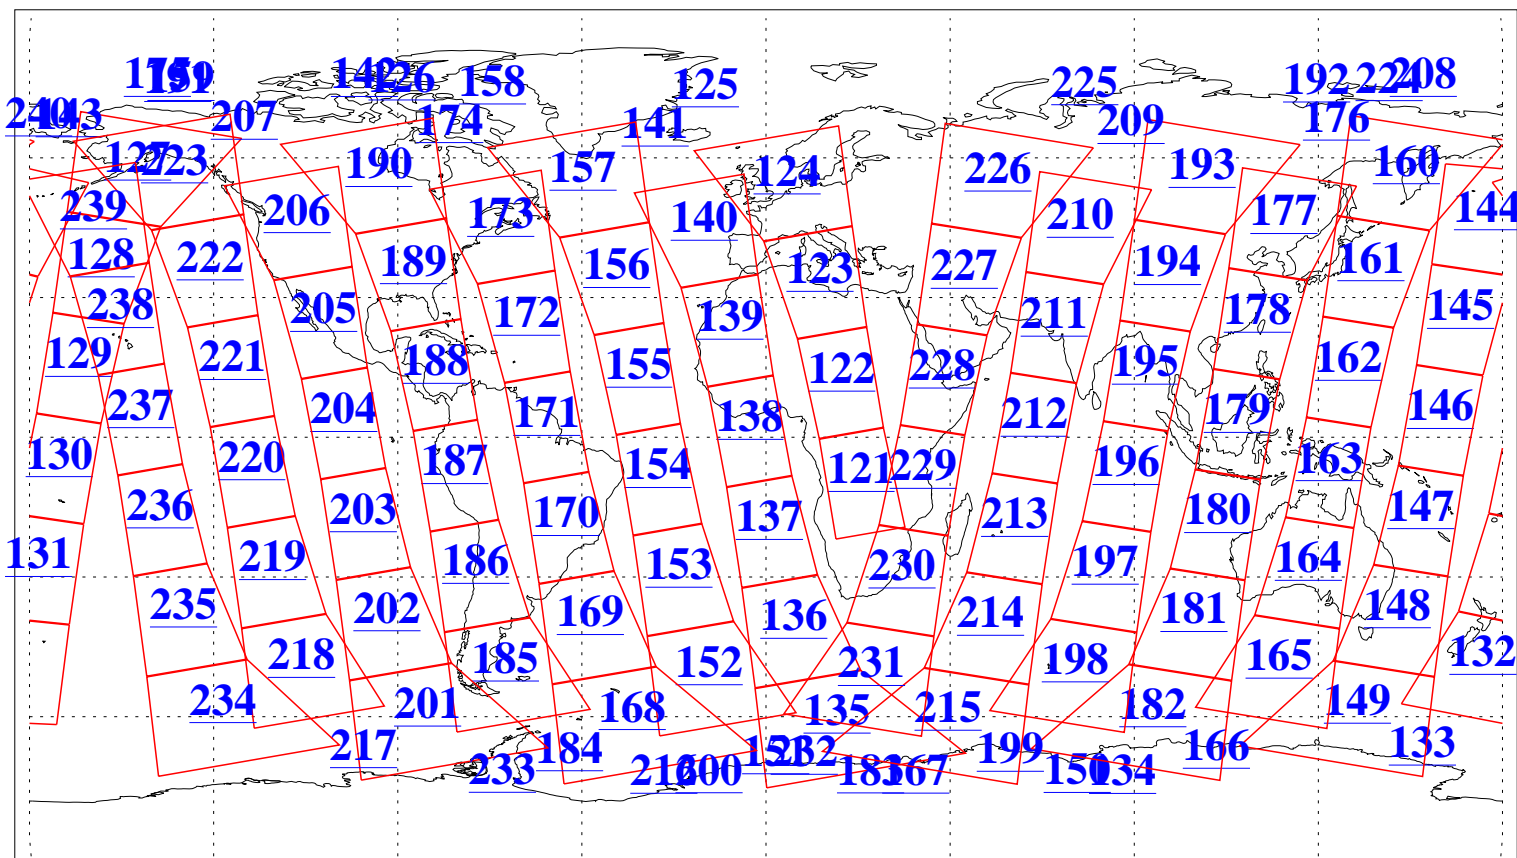

L1B Availability  
AMSU Granules: 240  
HSB Granules: 0  
AIRS Granules: 240

11 Jan 2013  
DoY 11  
Aqua Day 3905  
Granules: 1 to 120

Granules: 121 to 240

Legend: AMSU Available, HSB Available, AIRS Available

L1B Availability  
AMSU Granules: 240  
HSB Granules: 0  
AIRS Granules: 240

11 Jan 2013  
DoY 11  
Aqua Day 3905  
Ascending Granules

Descending Granules

Legend: AMSU Available, HSB Available, AIRS Available

L1B Availability  
 AMSU Granules: 240  
 HSB Granules: 0  
 AIRS Granules: 240

11 Jan 2013  
 DoY 11  
 Aqua Day 3905

Northern Hemisphere Granules

Southern Hemisphere Granules

Legend: AMSU Available, HSB Available, AIRS Available