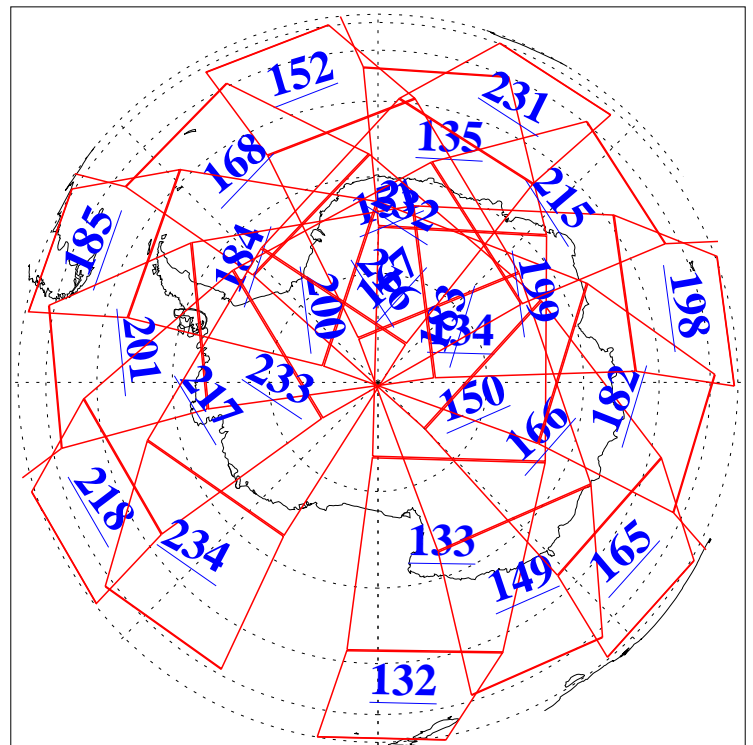

L1B Availability  
AMSU Granules: 240  
HSB Granules: 0  
AIRS Granules: 240

11 Jan 2013  
DoY 11  
Aqua Day 3905  
Granules: 1 to 120

Granules: 121 to 240

Legend: AMSU Available, HSB Available, AIRS Available

L1B Availability  
AMSU Granules: 240  
HSB Granules: 0  
AIRS Granules: 240

11 Jan 2013  
DoY 11  
Aqua Day 3905  
Ascending Granules

Descending Granules

Legend: AMSU Available, HSB Available, AIRS Available

L1B Availability  
 AMSU Granules: 240  
 HSB Granules: 0  
 AIRS Granules: 240

11 Jan 2013  
 DoY 11  
 Aqua Day 3905

Northern Hemisphere Granules

Southern Hemisphere Granules

Legend: AMSU Available, HSB Available, AIRS Available