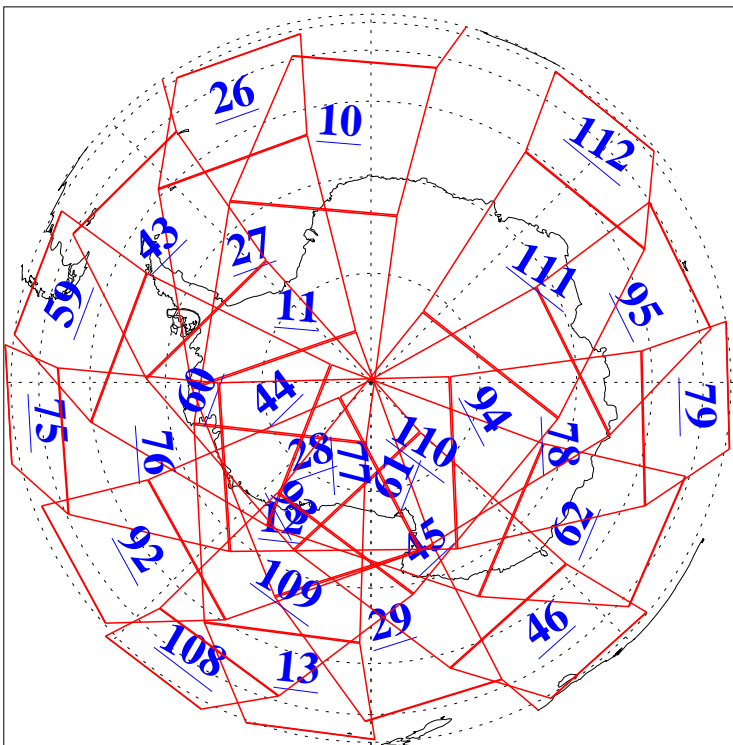

L1B Availability
AMSU Granules: 240
HSB Granules: 0
AIRS Granules: 240

10 Jan 2013
DoY 10
Aqua Day 3904
Granules: 1 to 120

Granules: 121 to 240

Legend: AMSU Available, HSB Available, AIRS Available

L1B Availability
AMSU Granules: 240
HSB Granules: 0
AIRS Granules: 240

10 Jan 2013
DoY 10
Aqua Day 3904
Ascending Granules

Descending Granules

Legend: AMSU Available, HSB Available, AIRS Available

L1B Availability
 AMSU Granules: 240
 HSB Granules: 0
 AIRS Granules: 240

10 Jan 2013
 DoY 10
 Aqua Day 3904

Northern Hemisphere Granules

Southern Hemisphere Granules

Legend: AMSU Available, HSB Available, AIRS Available