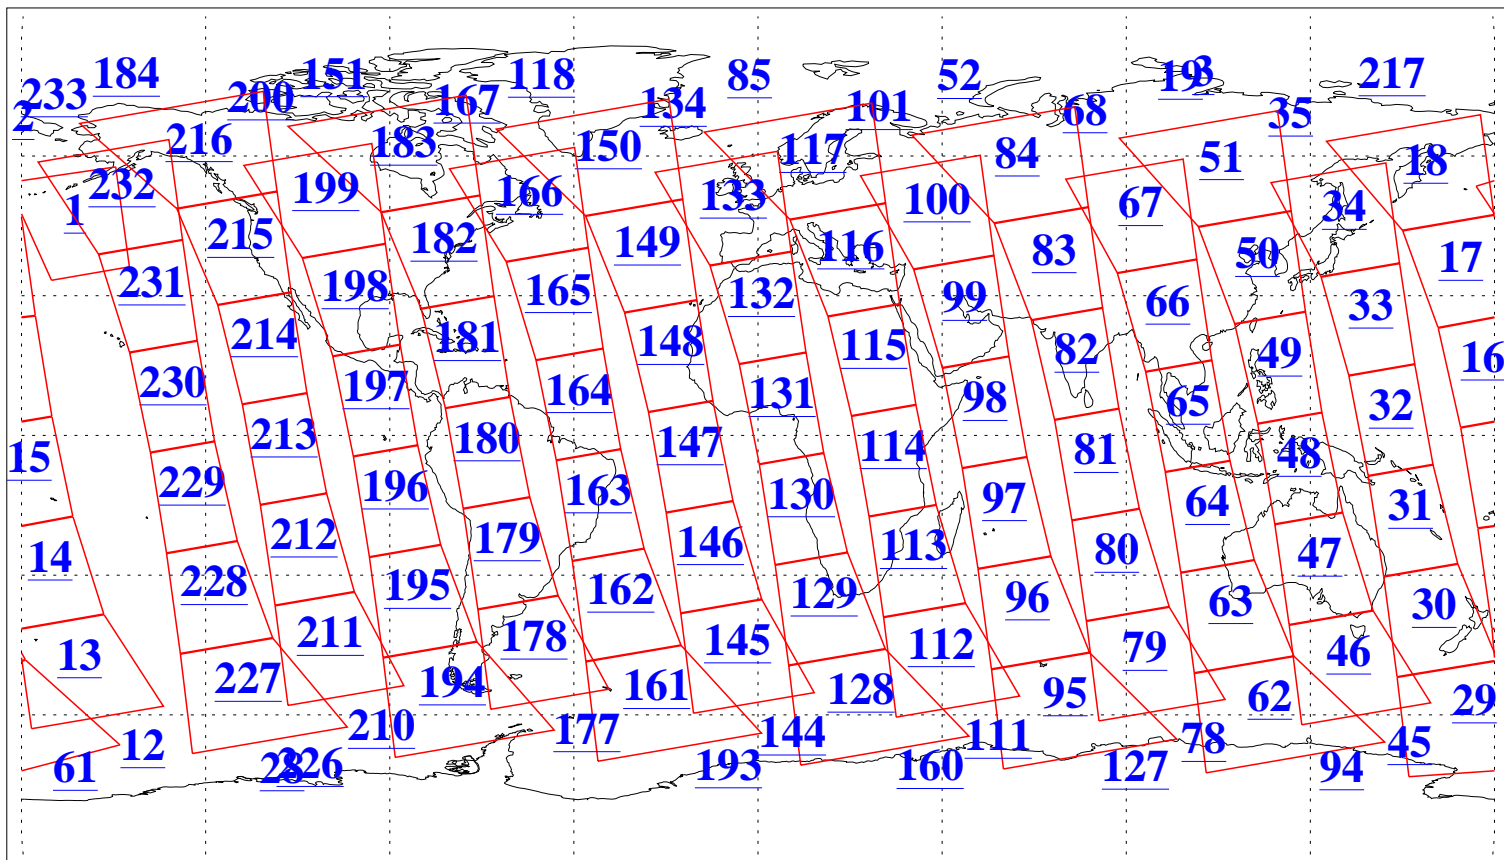

L1B Availability
AMSU Granules: 240
HSB Granules: 0
AIRS Granules: 240

10 Jan 2013
DoY 10
Aqua Day 3904
Granules: 1 to 120

Granules: 121 to 240

Legend: AMSU Available, HSB Available, AIRS Available

L1B Availability
AMSU Granules: 240
HSB Granules: 0
AIRS Granules: 240

10 Jan 2013
DoY 10
Aqua Day 3904
Ascending Granules

Descending Granules

Legend: AMSU Available, HSB Available, AIRS Available

L1B Availability
 AMSU Granules: 240
 HSB Granules: 0
 AIRS Granules: 240

10 Jan 2013
 DoY 10
 Aqua Day 3904

Northern Hemisphere Granules

Southern Hemisphere Granules

Legend: AMSU Available, HSB Available, AIRS Available