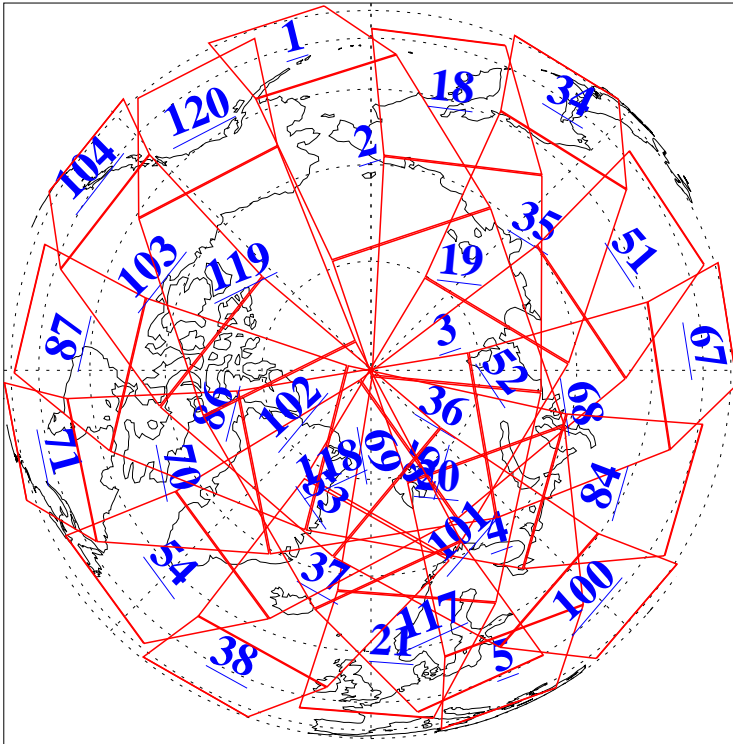

L1B Availability
AMSU Granules: 240
HSB Granules: 0
AIRS Granules: 240

10 Jan 2013
DoY 10
Aqua Day 3904
Granules: 1 to 120

Granules: 121 to 240

Legend: AMSU Available, HSB Available, AIRS Available

L1B Availability
AMSU Granules: 240
HSB Granules: 0
AIRS Granules: 240

10 Jan 2013
DoY 10
Aqua Day 3904
Ascending Granules

Descending Granules

Legend: AMSU Available, HSB Available, AIRS Available

L1B Availability
 AMSU Granules: 240
 HSB Granules: 0
 AIRS Granules: 240

10 Jan 2013
 DoY 10
 Aqua Day 3904

Northern Hemisphere Granules

Southern Hemisphere Granules

Legend: AMSU Available, HSB Available, AIRS Available