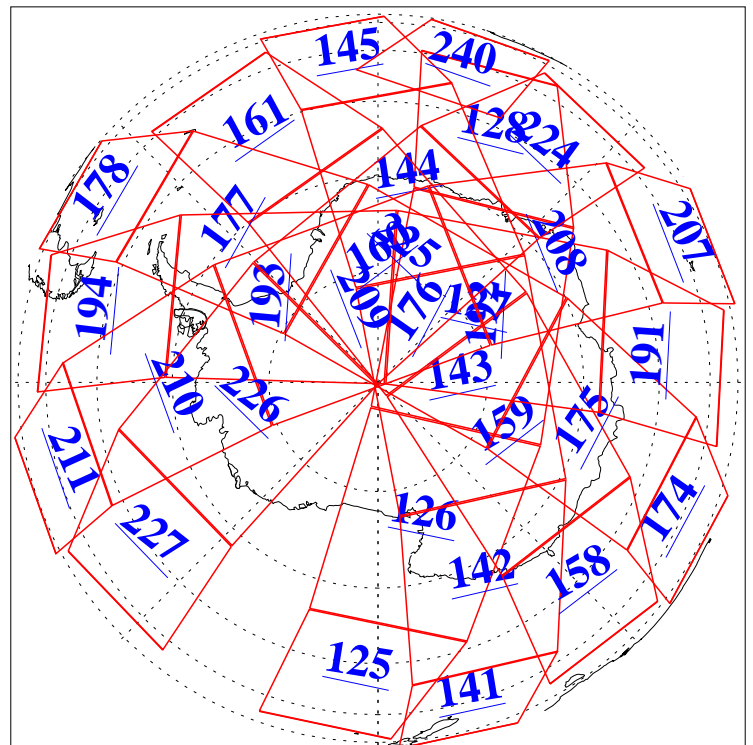

10 Jan 2013
DoY 10
Aqua Day 3904
Ascending Granules

Descending Granules

Legend: AMSU Available, HSB Available, AIRS Available

L1B Availability
 AMSU Granules: 240
 HSB Granules: 0
 AIRS Granules: 240

10 Jan 2013
 DoY 10
 Aqua Day 3904

Northern Hemisphere Granules

Southern Hemisphere Granules

Legend: AMSU Available, HSB Available, AIRS Available