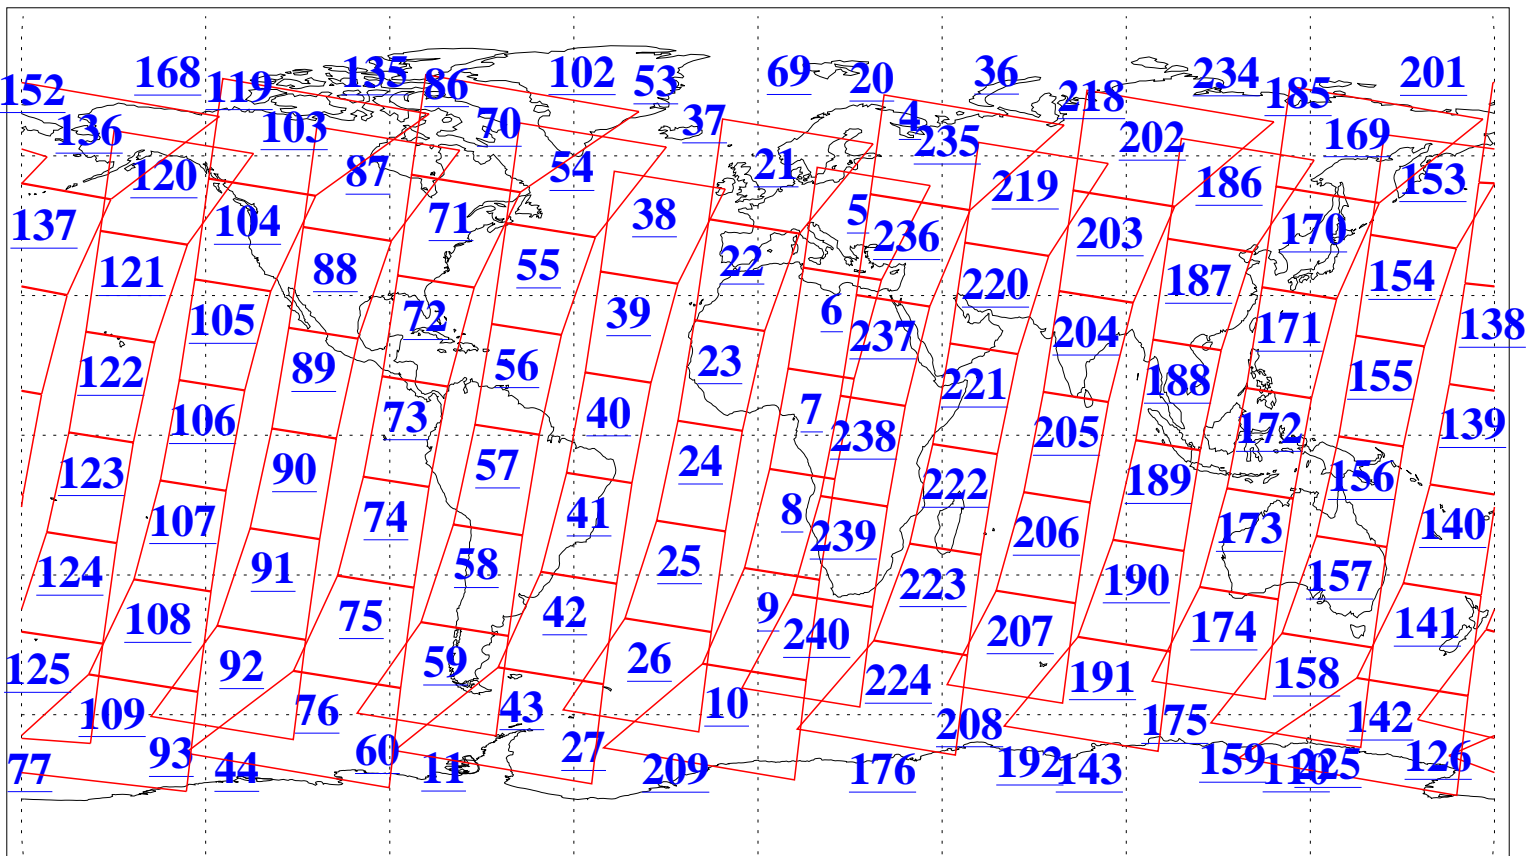

L1B Availability
AMSU Granules: 240
HSB Granules: 0
AIRS Granules: 240

10 Jan 2013
DoY 10
Aqua Day 3904
Granules: 1 to 120

Granules: 121 to 240

Legend: AMSU Available, HSB Available, AIRS Available

L1B Availability
AMSU Granules: 240
HSB Granules: 0
AIRS Granules: 240

10 Jan 2013
DoY 10
Aqua Day 3904
Ascending Granules

Descending Granules

Legend: AMSU Available, HSB Available, AIRS Available

L1B Availability
 AMSU Granules: 240
 HSB Granules: 0
 AIRS Granules: 240

10 Jan 2013
 DoY 10
 Aqua Day 3904

Northern Hemisphere Granules

Southern Hemisphere Granules

Legend: AMSU Available, HSB Available, AIRS Available