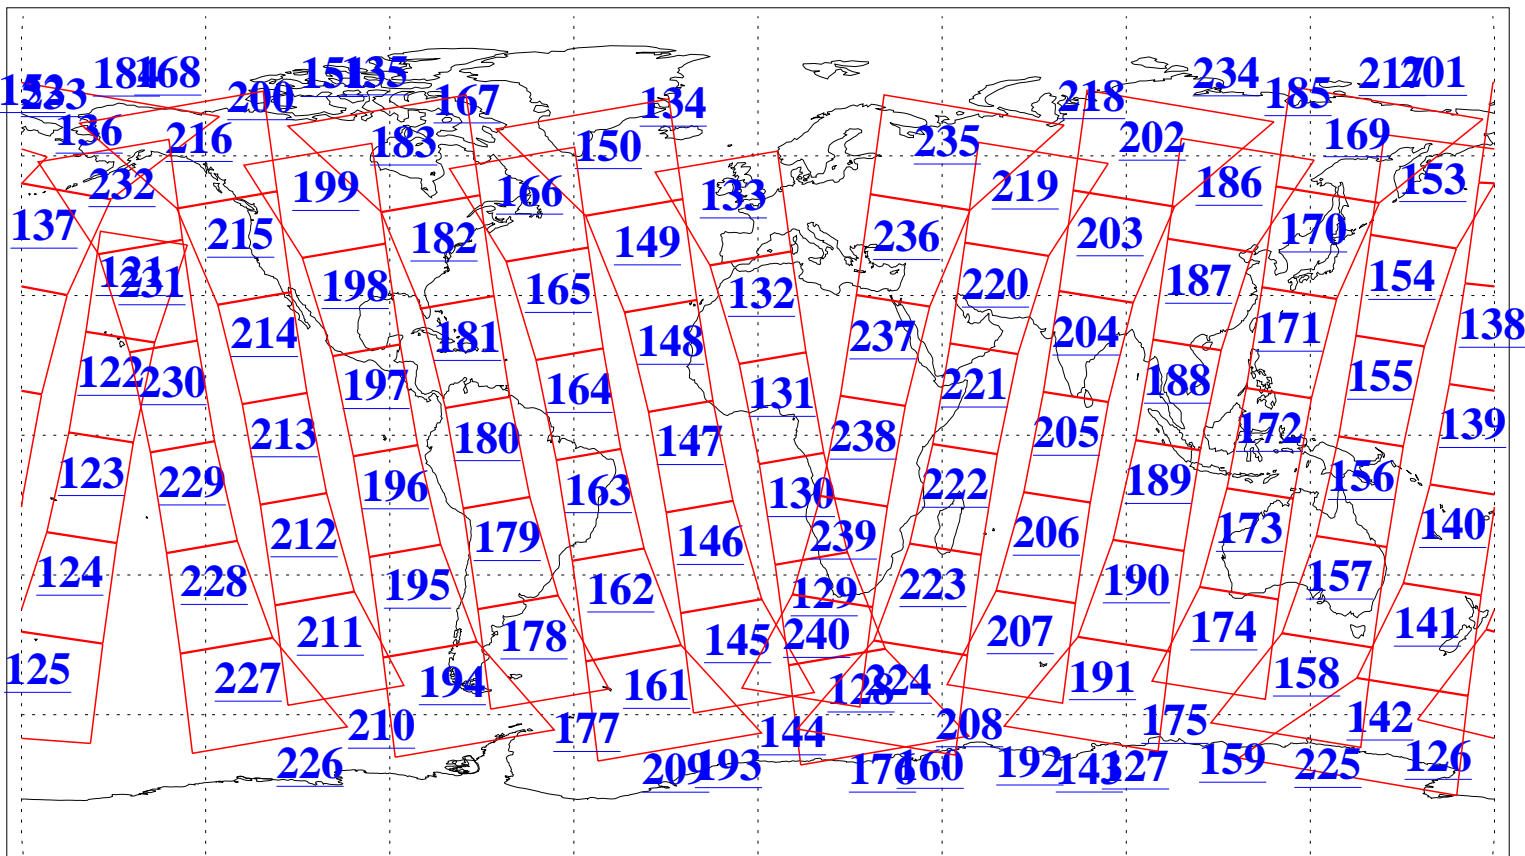

L1B Availability
AMSU Granules: 240
HSB Granules: 0
AIRS Granules: 240

10 Jan 2013
DoY 10
Aqua Day 3904
Granules: 1 to 120

Granules: 121 to 240

Legend: AMSU Available, HSB Available, AIRS Available

L1B Availability
AMSU Granules: 240
HSB Granules: 0
AIRS Granules: 240

10 Jan 2013
DoY 10
Aqua Day 3904
Ascending Granules

Descending Granules

Legend: AMSU Available, HSB Available, AIRS Available

L1B Availability
 AMSU Granules: 240
 HSB Granules: 0
 AIRS Granules: 240

10 Jan 2013
 DoY 10
 Aqua Day 3904