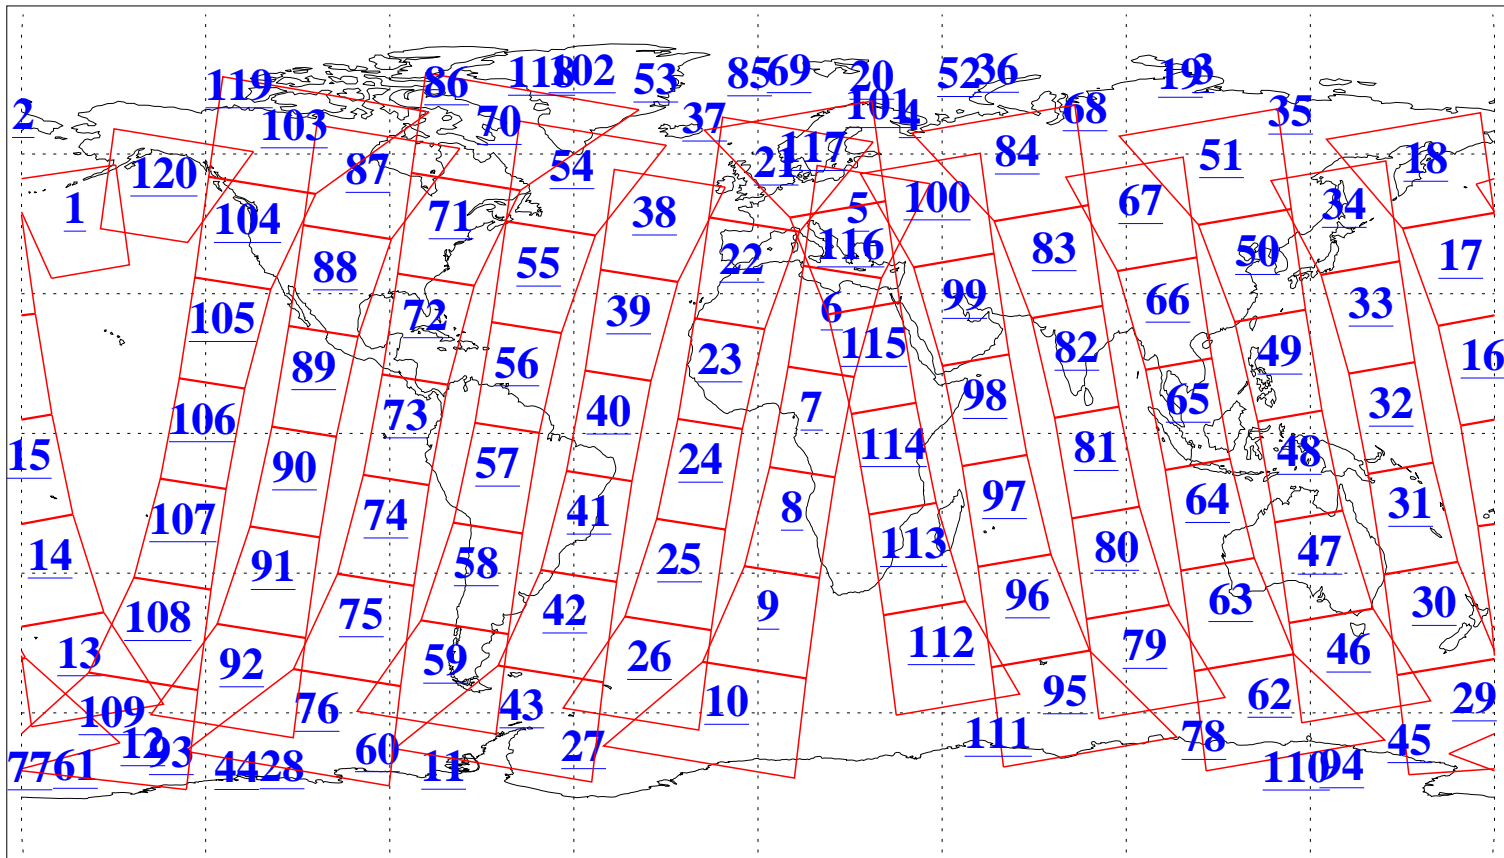

L1B Availability
AMSU Granules: 240
HSB Granules: 0
AIRS Granules: 240

10 Jan 2013
DoY 10
Aqua Day 3904
Granules: 1 to 120

Granules: 121 to 240

Legend: AMSU Available, HSB Available, AIRS Available

L1B Availability
AMSU Granules: 240
HSB Granules: 0
AIRS Granules: 240

10 Jan 2013
DoY 10
Aqua Day 3904
Ascending Granules

Descending Granules

Legend: AMSU Available, HSB Available, AIRS Available

L1B Availability
 AMSU Granules: 240
 HSB Granules: 0
 AIRS Granules: 240

10 Jan 2013
 DoY 10
 Aqua Day 3904

Northern Hemisphere Granules

Southern Hemisphere Granules

Legend: AMSU Available, HSB Available, AIRS Available