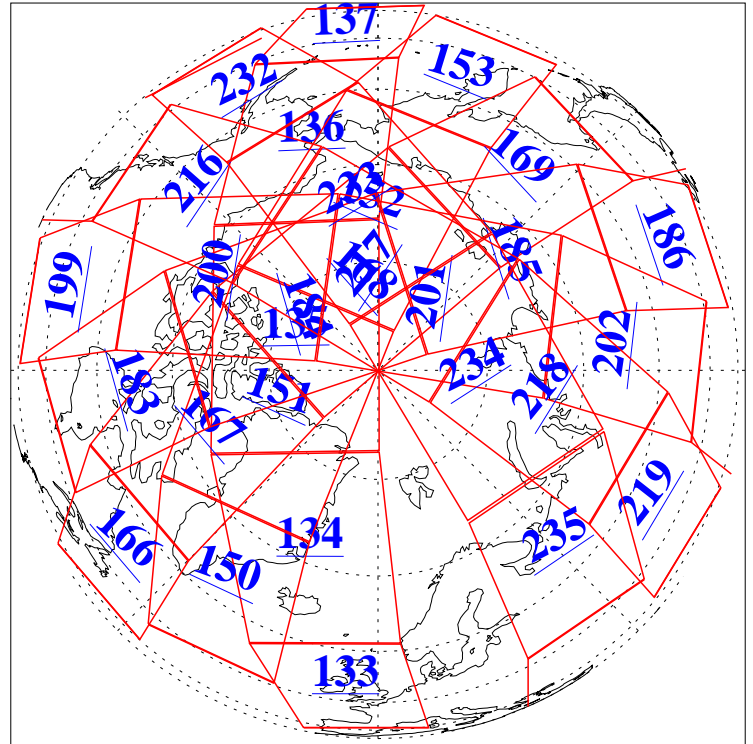

L1B Availability
AMSU Granules: 240
HSB Granules: 0
AIRS Granules: 240

10 Jan 2013
DoY 10
Aqua Day 3904
Granules: 1 to 120

Granules: 121 to 240

Legend: AMSU Available, HSB Available, AIRS Available

L1B Availability
AMSU Granules: 240
HSB Granules: 0
AIRS Granules: 240

10 Jan 2013
DoY 10
Aqua Day 3904
Ascending Granules

Descending Granules

Legend: AMSU Available, HSB Available, AIRS Available

L1B Availability
 AMSU Granules: 240
 HSB Granules: 0
 AIRS Granules: 240

10 Jan 2013
 DoY 10
 Aqua Day 3904

Northern Hemisphere Granules

Southern Hemisphere Granules

Legend: AMSU Available, HSB Available, AIRS Available