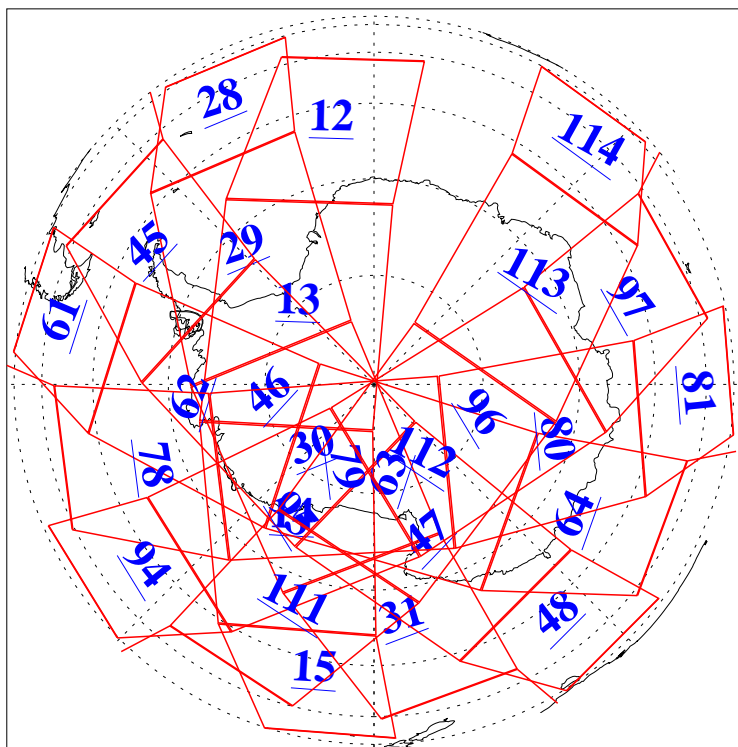

L1B Availability
AMSU Granules: 240
HSB Granules: 0
AIRS Granules: 240

8 Jan 2013
DoY 8
Aqua Day 3902
Granules: 1 to 120

Granules: 121 to 240

Legend: AMSU Available, HSB Available, AIRS Available

L1B Availability
AMSU Granules: 240
HSB Granules: 0
AIRS Granules: 240

8 Jan 2013
DoY 8
Aqua Day 3902

Ascending Granules

Descending Granules

Legend: AMSU Available, HSB Available, AIRS Available

L1B Availability
 AMSU Granules: 240
 HSB Granules: 0
 AIRS Granules: 240

8 Jan 2013
 DoY 8
 Aqua Day 3902

Northern Hemisphere Granules

Southern Hemisphere Granules

Legend: AMSU Available, HSB Available, AIRS Available