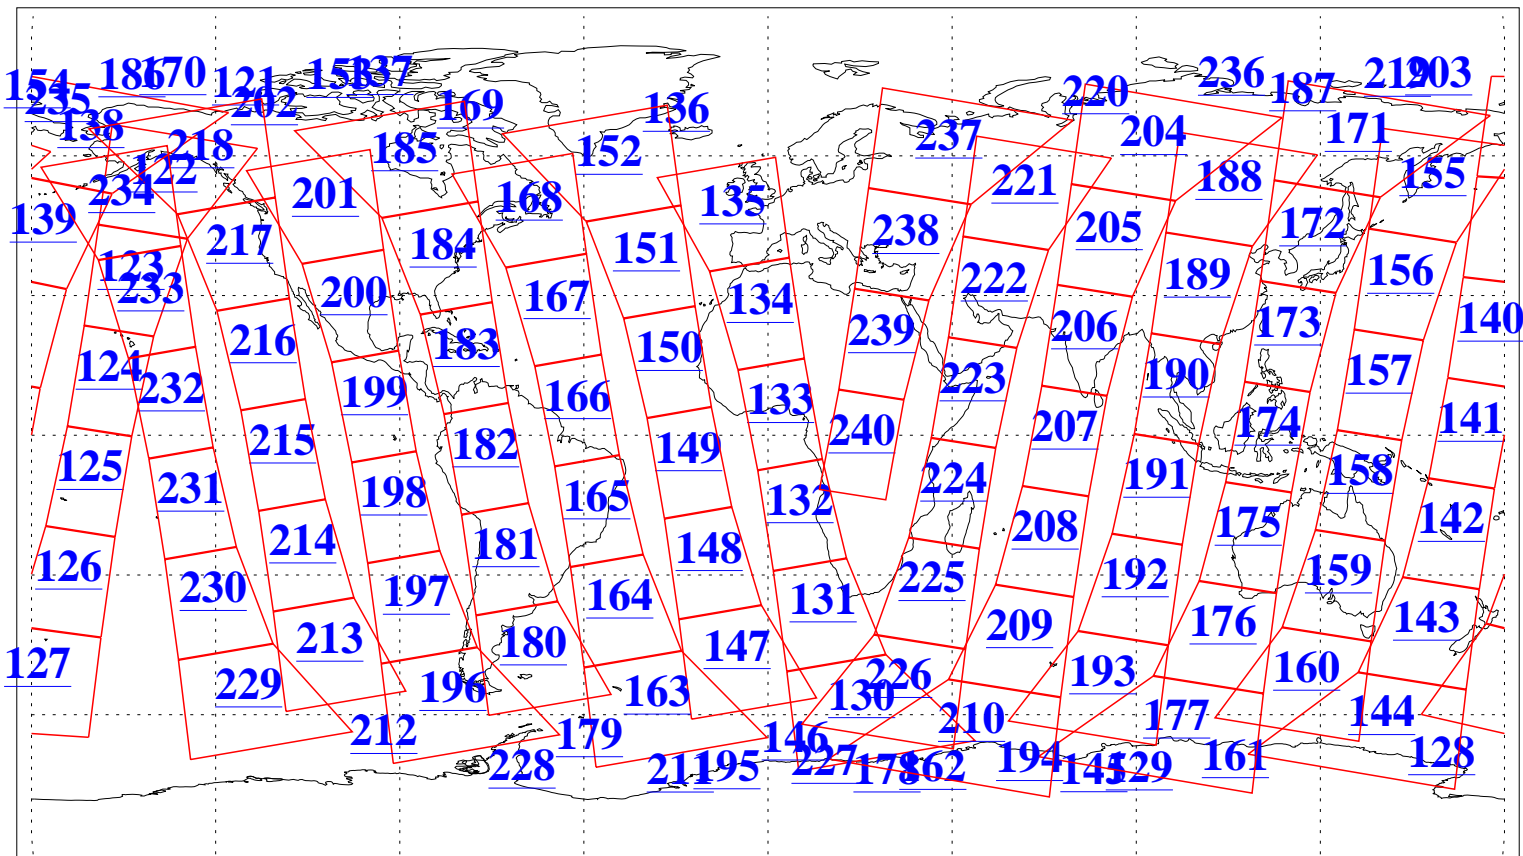

L1B Availability
AMSU Granules: 240
HSB Granules: 0
AIRS Granules: 240

8 Jan 2013
DoY 8
Aqua Day 3902
Granules: 1 to 120

Granules: 121 to 240

Legend: AMSU Available, HSB Available, AIRS Available

L1B Availability
AMSU Granules: 240
HSB Granules: 0
AIRS Granules: 240

8 Jan 2013
DoY 8
Aqua Day 3902

Ascending Granules

Descending Granules

Legend: AMSU Available, HSB Available, AIRS Available

L1B Availability
 AMSU Granules: 240
 HSB Granules: 0
 AIRS Granules: 240

8 Jan 2013
 DoY 8
 Aqua Day 3902

Northern Hemisphere Granules

Southern Hemisphere Granules

Legend: AMSU Available, HSB Available, AIRS Available