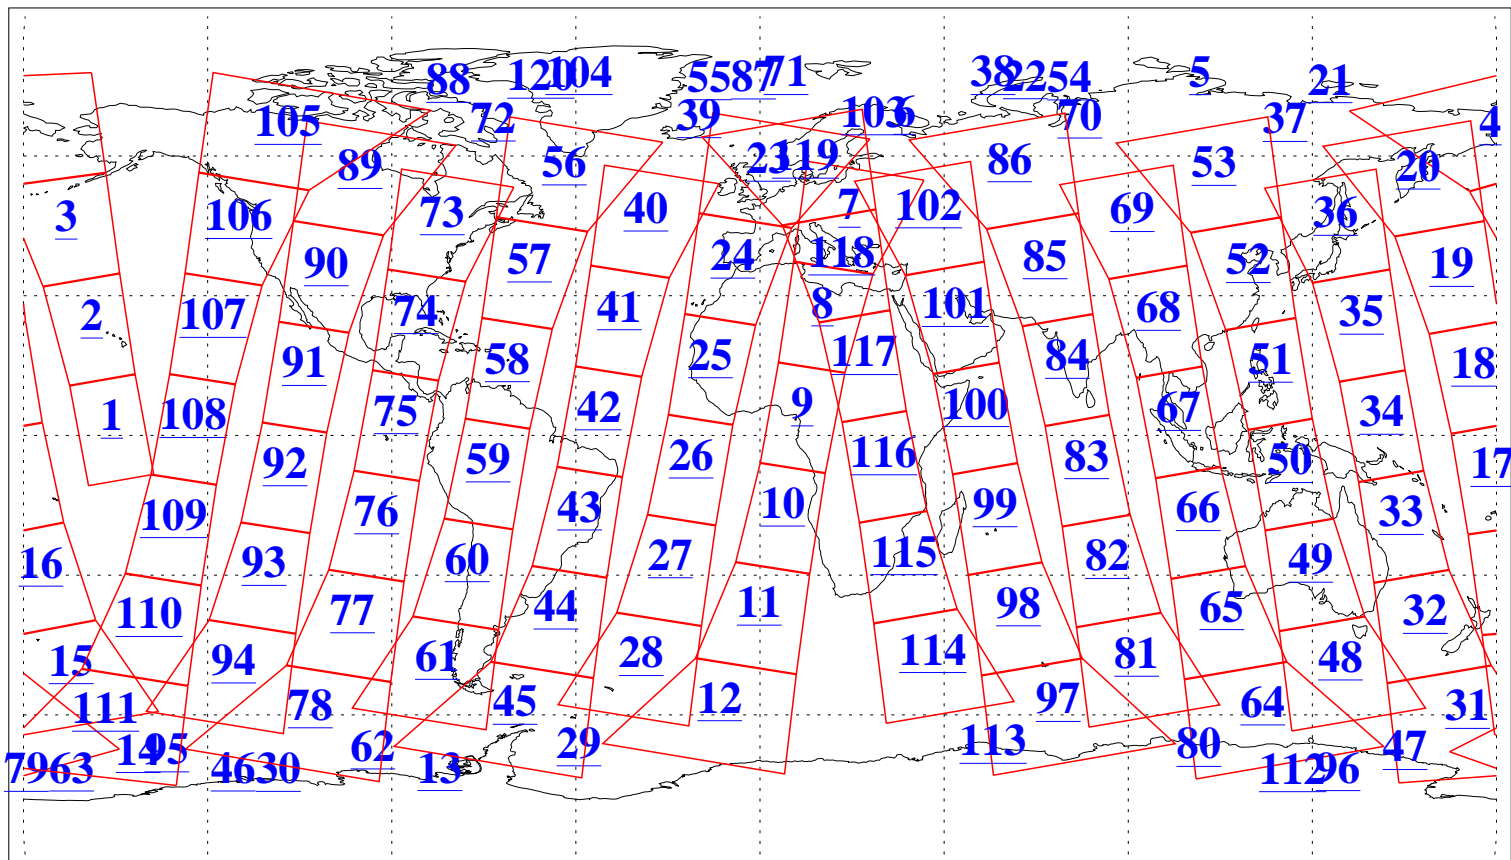

L1B Availability
AMSU Granules: 240
HSB Granules: 0
AIRS Granules: 240

8 Jan 2013
DoY 8
Aqua Day 3902
Granules: 1 to 120

Granules: 121 to 240

Legend: AMSU Available, HSB Available, AIRS Available

L1B Availability
AMSU Granules: 240
HSB Granules: 0
AIRS Granules: 240

8 Jan 2013
DoY 8
Aqua Day 3902

Ascending Granules

Descending Granules

Legend: AMSU Available, HSB Available, AIRS Available

L1B Availability
 AMSU Granules: 240
 HSB Granules: 0
 AIRS Granules: 240

8 Jan 2013
 DoY 8
 Aqua Day 3902

Northern Hemisphere Granules

Southern Hemisphere Granules

Legend: AMSU Available, HSB Available, AIRS Available