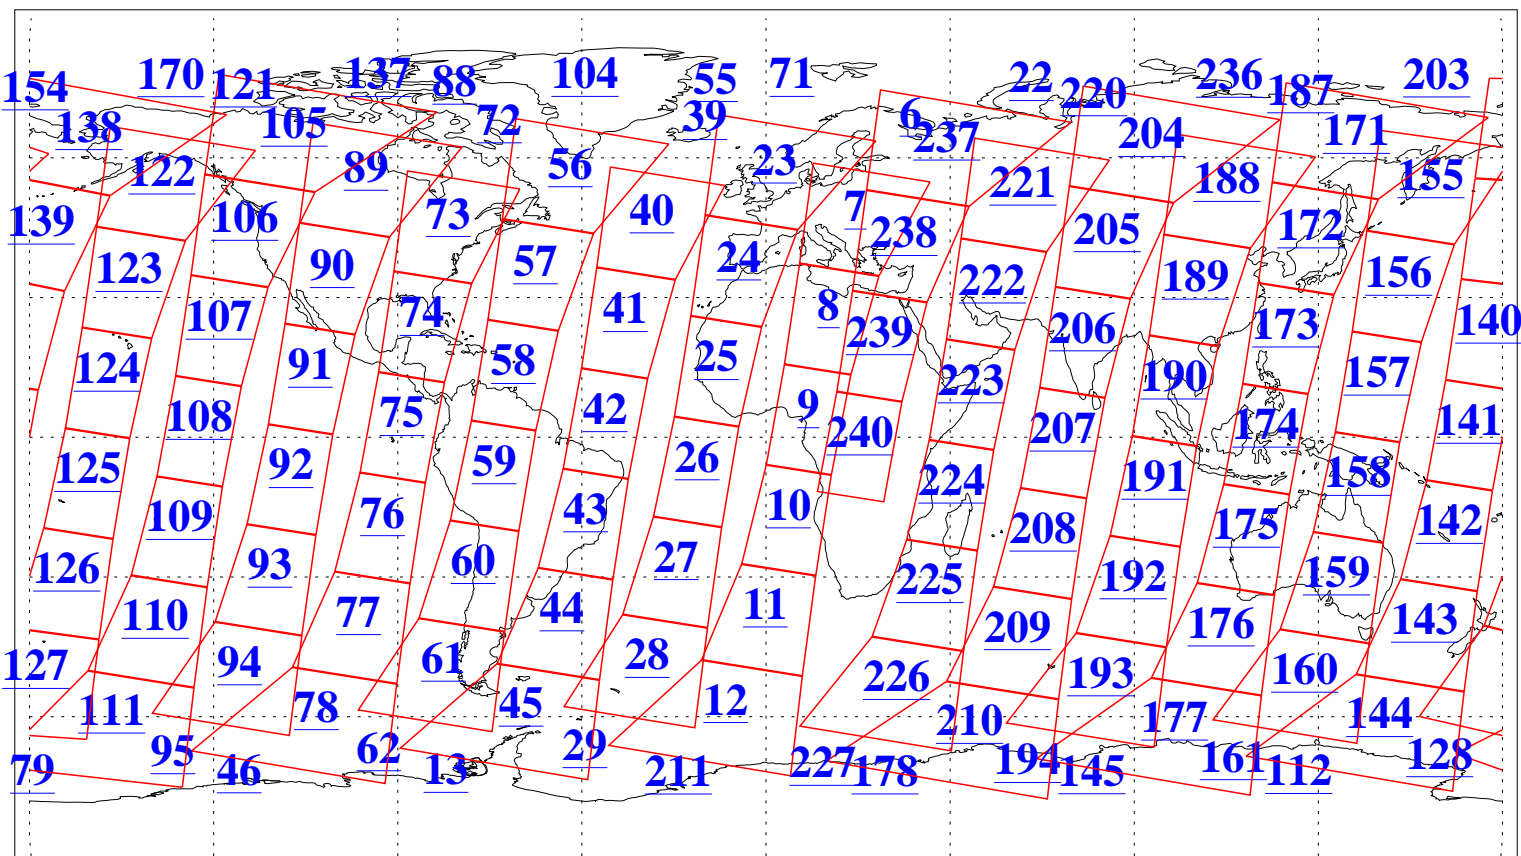

L1B Availability
AMSU Granules: 240
HSB Granules: 0
AIRS Granules: 240

8 Jan 2013
DoY 8
Aqua Day 3902
Granules: 1 to 120

Granules: 121 to 240

Legend: AMSU Available, HSB Available, AIRS Available

L1B Availability
AMSU Granules: 240
HSB Granules: 0
AIRS Granules: 240

8 Jan 2013
DoY 8
Aqua Day 3902

Ascending Granules

Descending Granules

Legend: AMSU Available, HSB Available, AIRS Available

L1B Availability
 AMSU Granules: 240
 HSB Granules: 0
 AIRS Granules: 240

8 Jan 2013
 DoY 8
 Aqua Day 3902

Northern Hemisphere Granules

Southern Hemisphere Granules

Legend: AMSU Available, HSB Available, AIRS Available