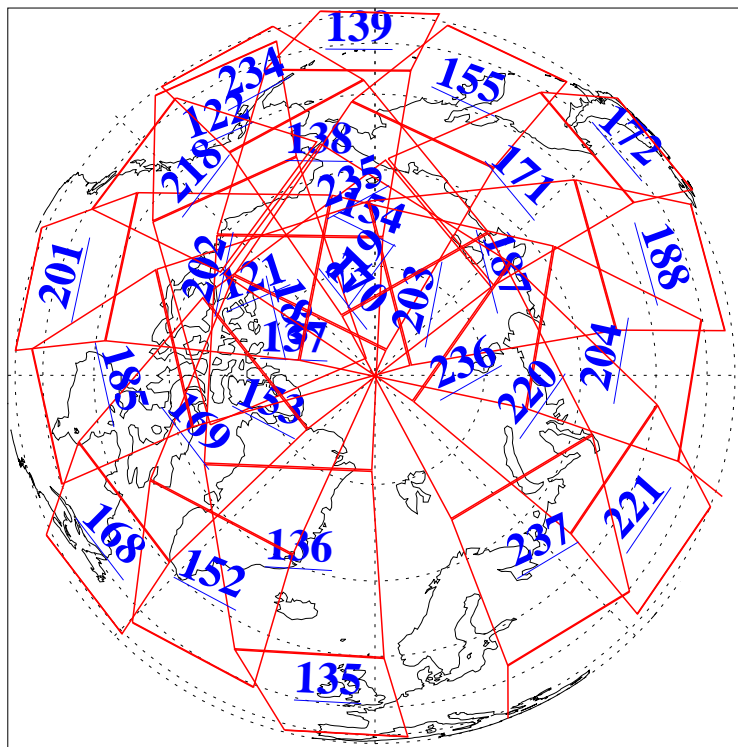

8 Jan 2013
DoY 8
Aqua Day 3902

Ascending Granules

Descending Granules

Legend: AMSU Available, HSB Available, AIRS Available

L1B Availability
 AMSU Granules: 240
 HSB Granules: 0
 AIRS Granules: 240

8 Jan 2013
 DoY 8
 Aqua Day 3902

Northern Hemisphere Granules

Southern Hemisphere Granules

Legend: AMSU Available, HSB Available, AIRS Available