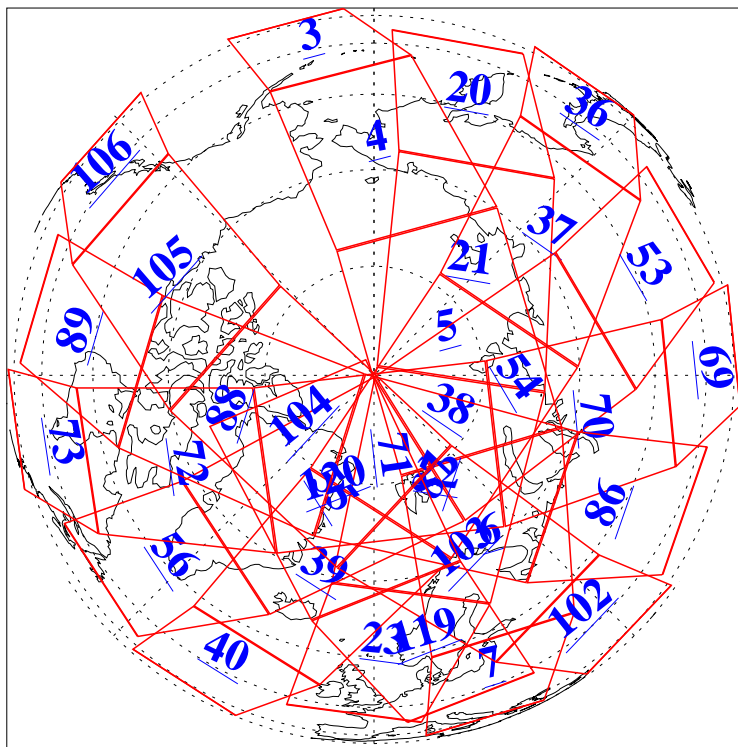

L1B Availability
AMSU Granules: 240
HSB Granules: 0
AIRS Granules: 240

8 Jan 2013
DoY 8
Aqua Day 3902
Granules: 1 to 120

Granules: 121 to 240

Legend: AMSU Available, HSB Available, AIRS Available

L1B Availability
AMSU Granules: 240
HSB Granules: 0
AIRS Granules: 240

8 Jan 2013
DoY 8
Aqua Day 3902

Ascending Granules

Descending Granules

Legend: AMSU Available, HSB Available, AIRS Available

L1B Availability
 AMSU Granules: 240
 HSB Granules: 0
 AIRS Granules: 240

8 Jan 2013
 DoY 8
 Aqua Day 3902

Northern Hemisphere Granules

Southern Hemisphere Granules

Legend: AMSU Available, HSB Available, AIRS Available