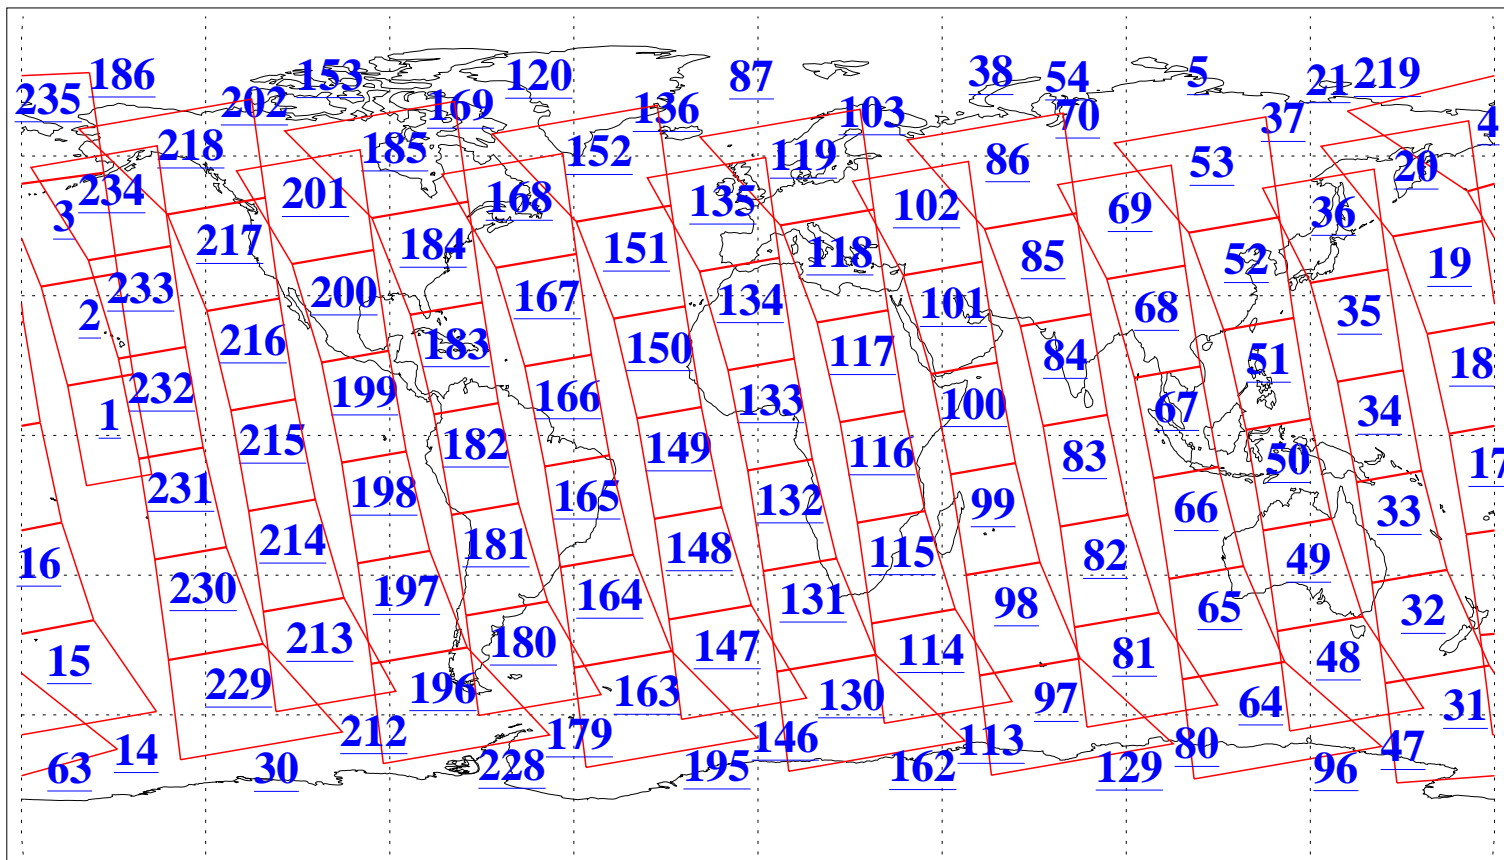

L1B Availability
AMSU Granules: 240
HSB Granules: 0
AIRS Granules: 240

8 Jan 2013
DoY 8
Aqua Day 3902
Granules: 1 to 120

Granules: 121 to 240

Legend: AMSU Available, HSB Available, AIRS Available

L1B Availability
AMSU Granules: 240
HSB Granules: 0
AIRS Granules: 240

8 Jan 2013
DoY 8
Aqua Day 3902

Ascending Granules

Descending Granules

Legend: AMSU Available, HSB Available, AIRS Available

L1B Availability
 AMSU Granules: 240
 HSB Granules: 0
 AIRS Granules: 240

8 Jan 2013
 DoY 8
 Aqua Day 3902

Northern Hemisphere Granules

Southern Hemisphere Granules

Legend: AMSU Available, HSB Available, AIRS Available