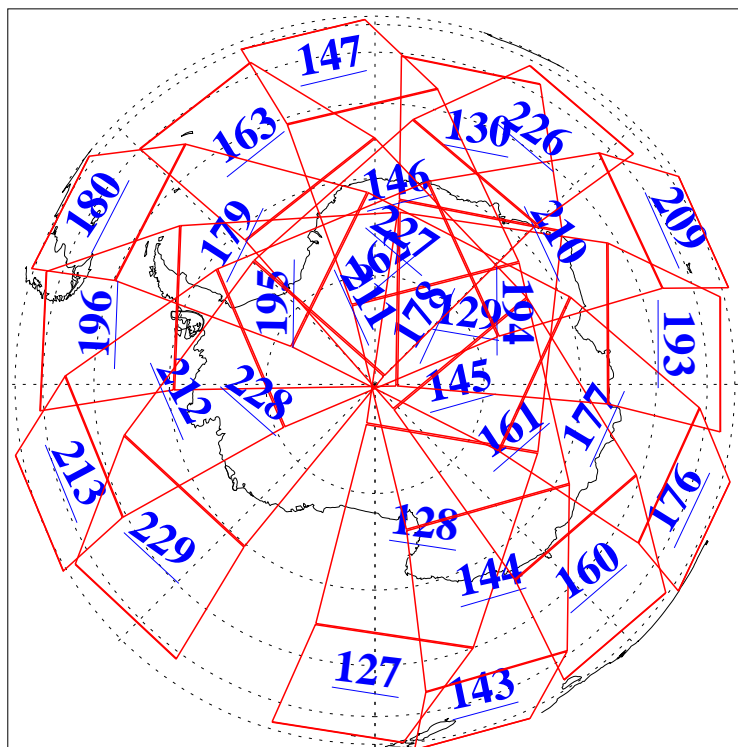

L1B Availability
AMSU Granules: 240
HSB Granules: 0
AIRS Granules: 240

8 Jan 2013
DoY 8
Aqua Day 3902
Granules: 1 to 120

Granules: 121 to 240

Legend: AMSU Available, HSB Available, AIRS Available

L1B Availability
AMSU Granules: 240
HSB Granules: 0
AIRS Granules: 240

8 Jan 2013
DoY 8
Aqua Day 3902

Ascending Granules

Descending Granules

Legend: AMSU Available, HSB Available, AIRS Available

L1B Availability
 AMSU Granules: 240
 HSB Granules: 0
 AIRS Granules: 240

8 Jan 2013
 DoY 8
 Aqua Day 3902

Northern Hemisphere Granules

Southern Hemisphere Granules

Legend: AMSU Available, HSB Available, AIRS Available