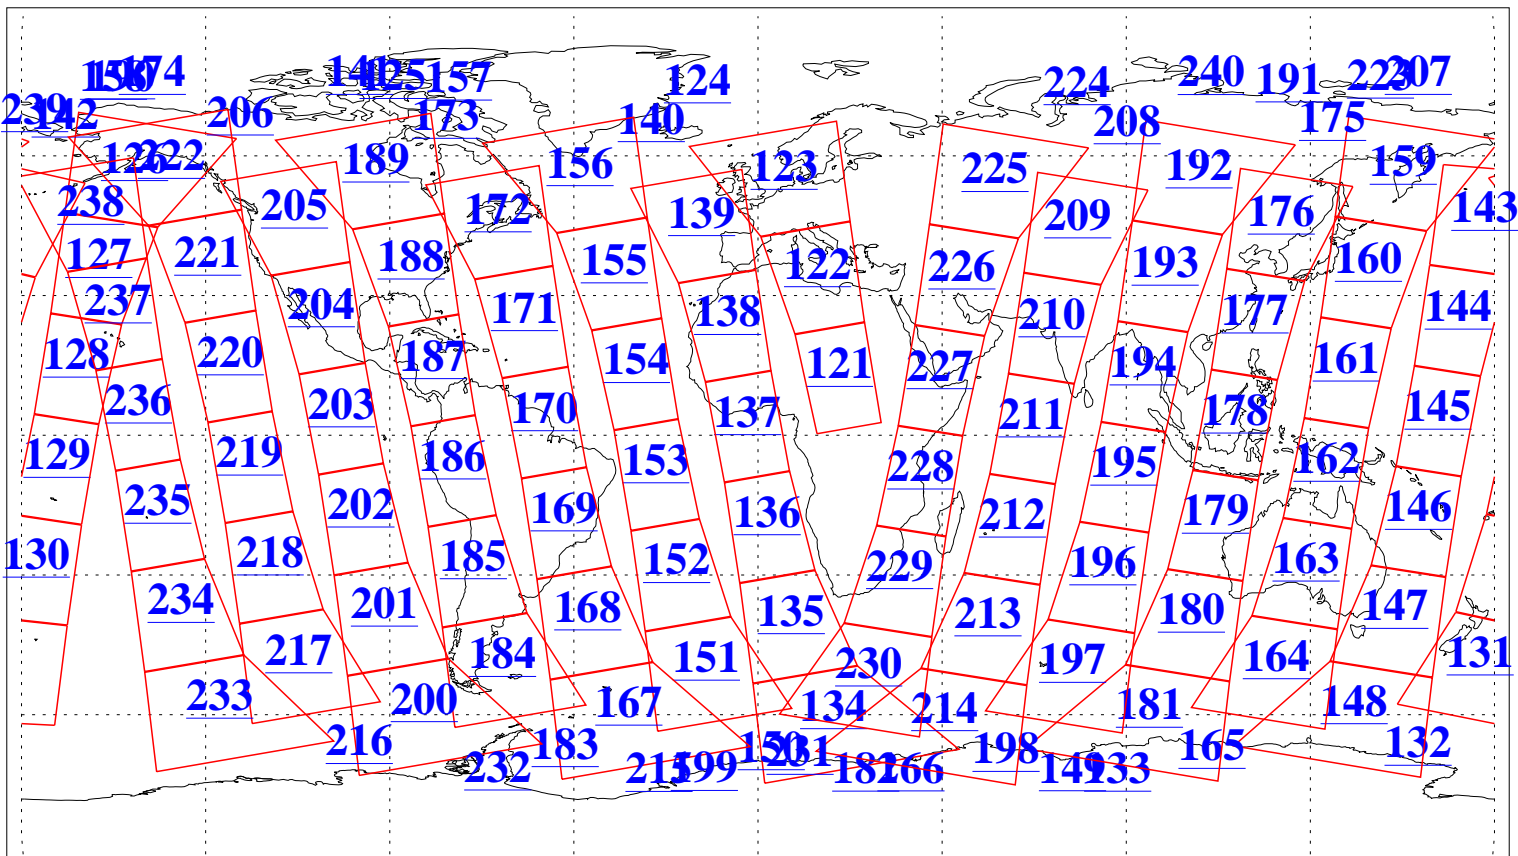

L1B Availability  
AMSU Granules: 240  
HSB Granules: 0  
AIRS Granules: 240

4 Jan 2013  
DoY 4  
Aqua Day 3898  
Granules: 1 to 120

Granules: 121 to 240

Legend: AMSU Available, HSB Available, AIRS Available

L1B Availability  
AMSU Granules: 240  
HSB Granules: 0  
AIRS Granules: 240

4 Jan 2013  
DoY 4  
Aqua Day 3898  
Ascending Granules

Descending Granules

Legend: AMSU Available, HSB Available, AIRS Available

L1B Availability  
 AMSU Granules: 240  
 HSB Granules: 0  
 AIRS Granules: 240

4 Jan 2013  
 DoY 4  
 Aqua Day 3898

Northern Hemisphere Granules

Southern Hemisphere Granules

Legend: AMSU Available, HSB Available, AIRS Available