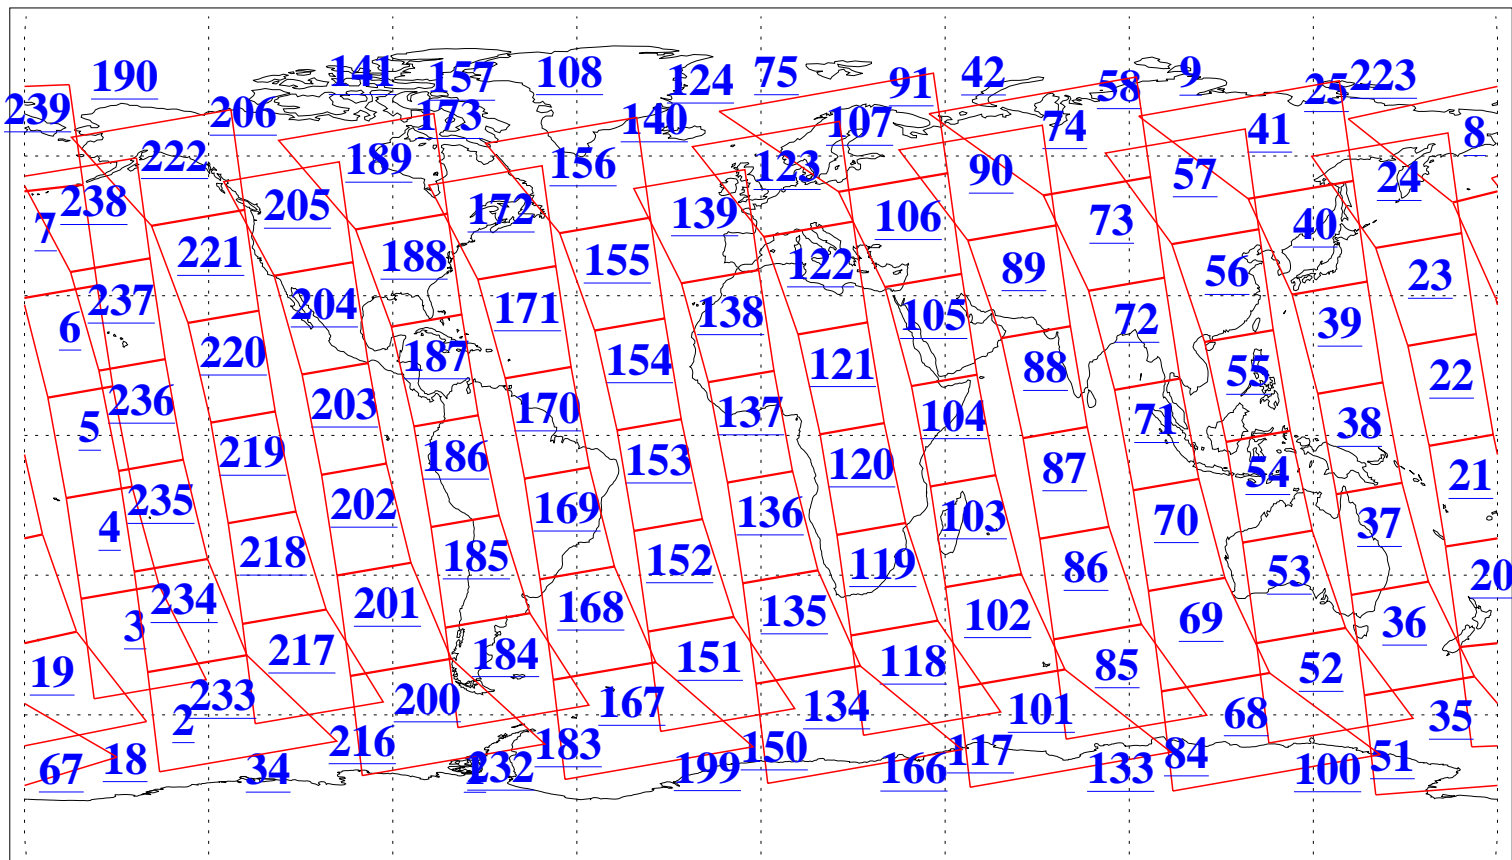

L1B Availability  
AMSU Granules: 240  
HSB Granules: 0  
AIRS Granules: 240

4 Jan 2013  
DoY 4  
Aqua Day 3898  
Granules: 1 to 120

Granules: 121 to 240

Legend: AMSU Available, HSB Available, AIRS Available

L1B Availability  
AMSU Granules: 240  
HSB Granules: 0  
AIRS Granules: 240

4 Jan 2013  
DoY 4  
Aqua Day 3898  
Ascending Granules

Descending Granules

Legend: AMSU Available, HSB Available, AIRS Available

L1B Availability  
 AMSU Granules: 240  
 HSB Granules: 0  
 AIRS Granules: 240

4 Jan 2013  
 DoY 4  
 Aqua Day 3898

Northern Hemisphere Granules

Southern Hemisphere Granules

Legend: AMSU Available, HSB Available, AIRS Available