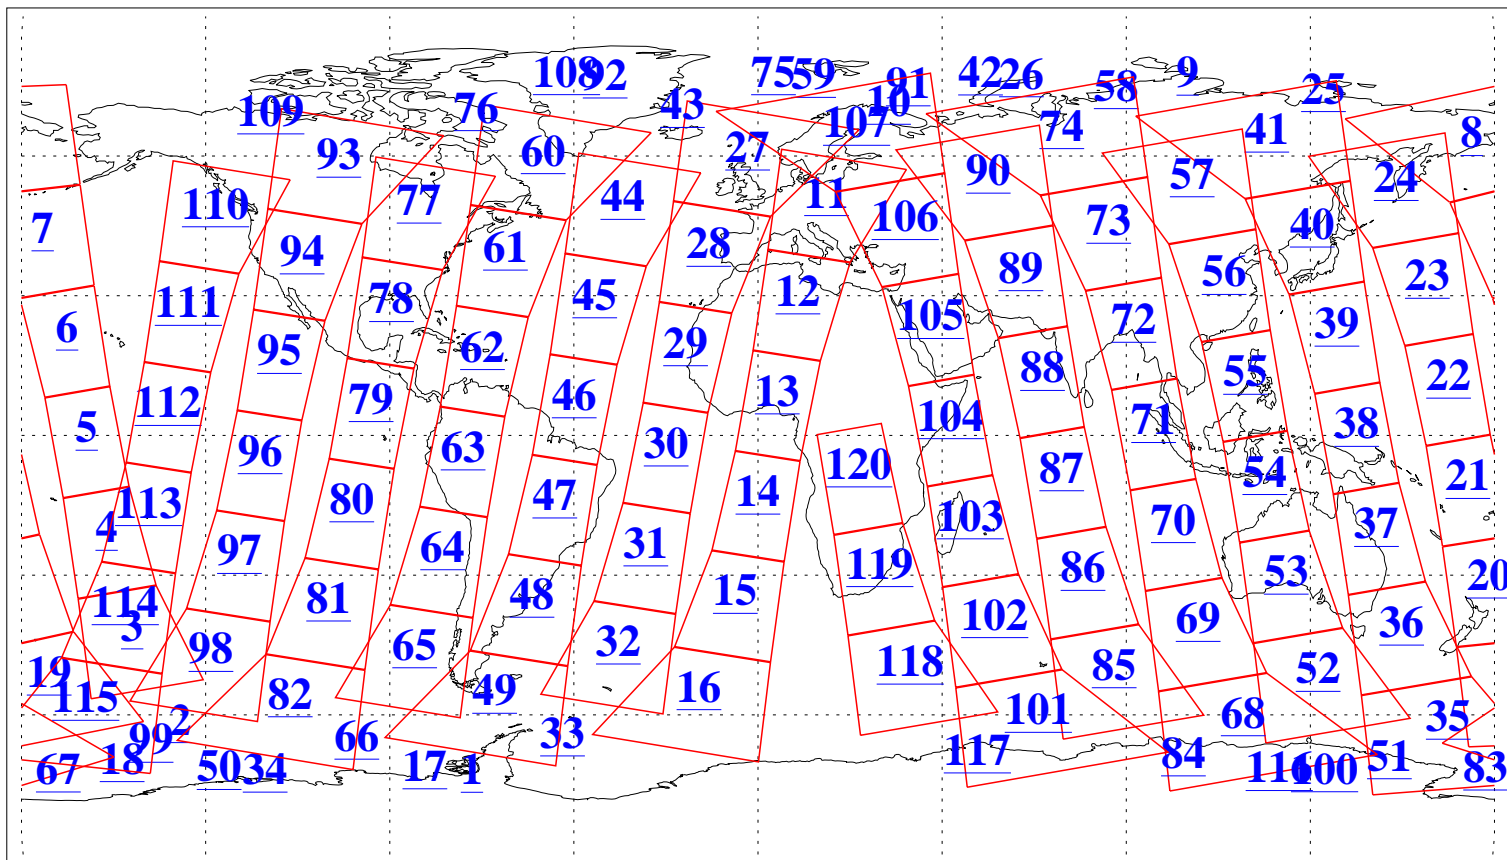

L1B Availability  
AMSU Granules: 240  
HSB Granules: 0  
AIRS Granules: 240

4 Jan 2013  
DoY 4  
Aqua Day 3898  
Granules: 1 to 120

Granules: 121 to 240

Legend: AMSU Available, HSB Available, AIRS Available

L1B Availability  
AMSU Granules: 240  
HSB Granules: 0  
AIRS Granules: 240

4 Jan 2013  
DoY 4  
Aqua Day 3898  
Ascending Granules

Descending Granules

Legend: AMSU Available, HSB Available, AIRS Available

L1B Availability  
 AMSU Granules: 240  
 HSB Granules: 0  
 AIRS Granules: 240

4 Jan 2013  
 DoY 4  
 Aqua Day 3898

Northern Hemisphere Granules

Southern Hemisphere Granules

Legend: AMSU Available, HSB Available, AIRS Available