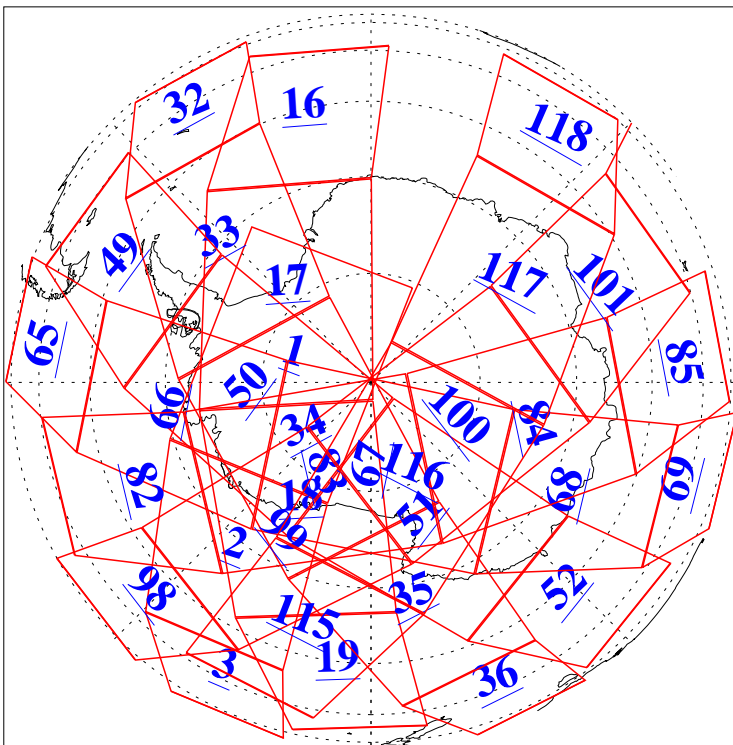

L1B Availability  
AMSU Granules: 240  
HSB Granules: 0  
AIRS Granules: 240

4 Jan 2013  
DoY 4  
Aqua Day 3898  
Granules: 1 to 120

Granules: 121 to 240

Legend: AMSU Available, HSB Available, AIRS Available

L1B Availability  
AMSU Granules: 240  
HSB Granules: 0  
AIRS Granules: 240

4 Jan 2013  
DoY 4  
Aqua Day 3898  
Ascending Granules

Descending Granules

Legend: AMSU Available, HSB Available, AIRS Available

L1B Availability  
 AMSU Granules: 240  
 HSB Granules: 0  
 AIRS Granules: 240

4 Jan 2013  
 DoY 4  
 Aqua Day 3898

Northern Hemisphere Granules

Southern Hemisphere Granules

Legend: AMSU Available, HSB Available, AIRS Available