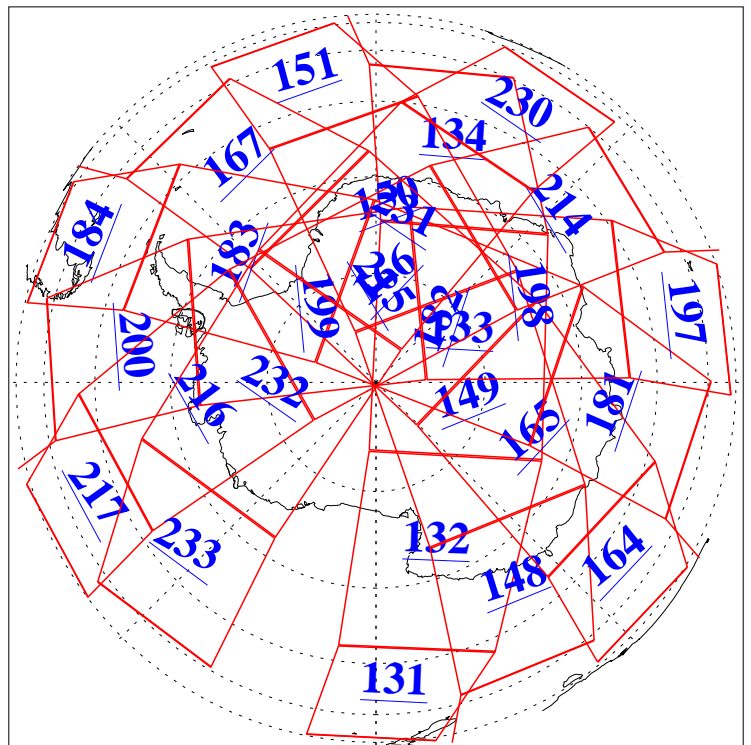

L1B Availability  
AMSU Granules: 240  
HSB Granules: 0  
AIRS Granules: 240

4 Jan 2013  
DoY 4  
Aqua Day 3898  
Granules: 1 to 120

Granules: 121 to 240

Legend: AMSU Available, HSB Available, AIRS Available

L1B Availability  
AMSU Granules: 240  
HSB Granules: 0  
AIRS Granules: 240

4 Jan 2013  
DoY 4  
Aqua Day 3898  
Ascending Granules

Descending Granules

Legend: AMSU Available, HSB Available, AIRS Available

L1B Availability  
 AMSU Granules: 240  
 HSB Granules: 0  
 AIRS Granules: 240

4 Jan 2013  
 DoY 4  
 Aqua Day 3898

Northern Hemisphere Granules

Southern Hemisphere Granules

Legend: AMSU Available, HSB Available, AIRS Available