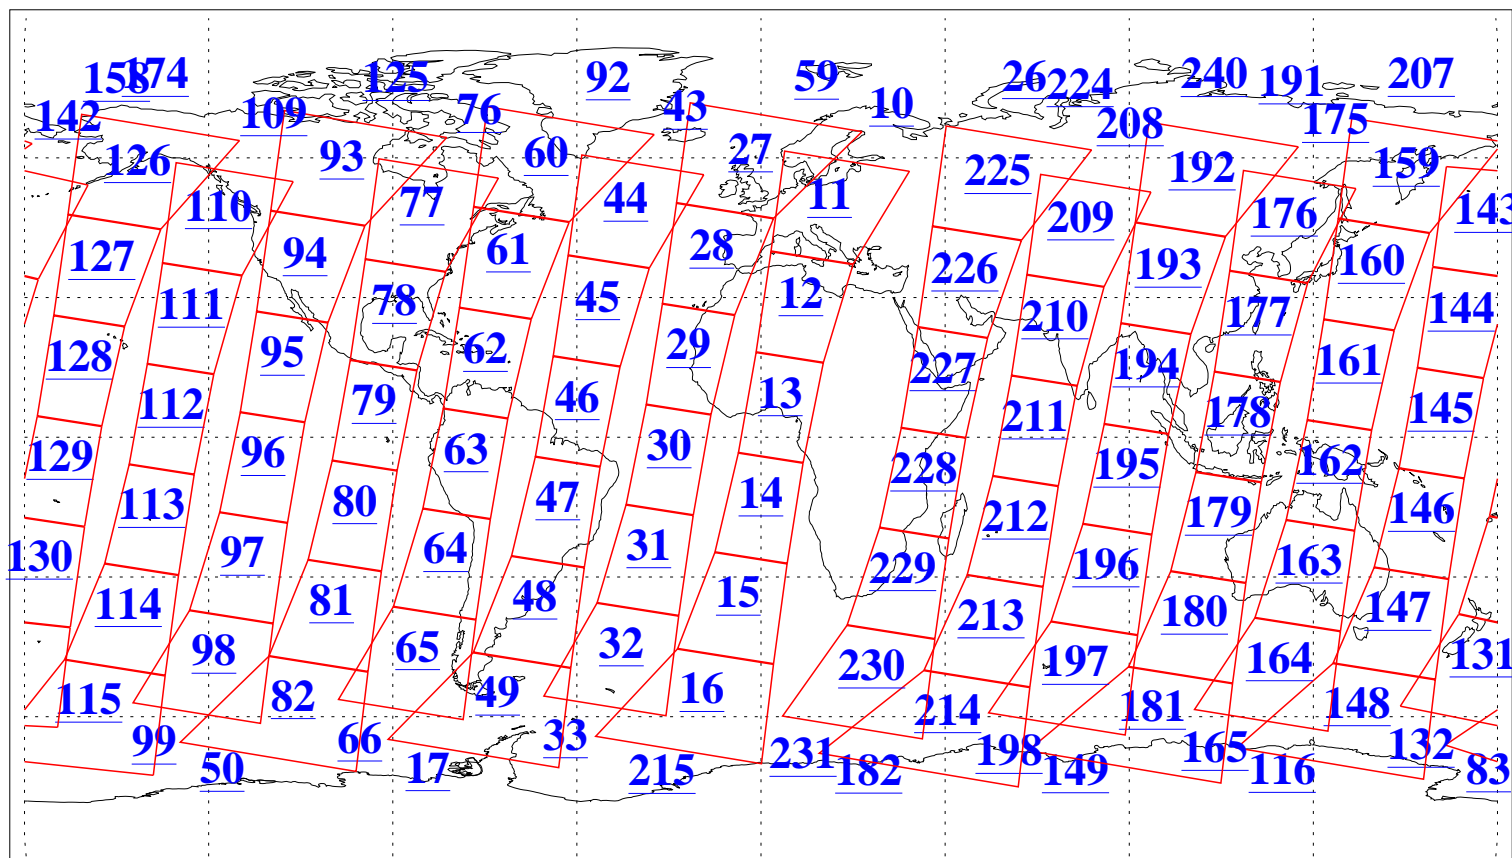

L1B Availability  
AMSU Granules: 240  
HSB Granules: 0  
AIRS Granules: 240

4 Jan 2013  
DoY 4  
Aqua Day 3898  
Granules: 1 to 120

Granules: 121 to 240

Legend: AMSU Available, HSB Available, AIRS Available

L1B Availability  
AMSU Granules: 240  
HSB Granules: 0  
AIRS Granules: 240

4 Jan 2013  
DoY 4  
Aqua Day 3898  
Ascending Granules

Descending Granules

Legend: AMSU Available, HSB Available, AIRS Available

L1B Availability  
 AMSU Granules: 240  
 HSB Granules: 0  
 AIRS Granules: 240

4 Jan 2013  
 DoY 4  
 Aqua Day 3898

Northern Hemisphere Granules

Southern Hemisphere Granules

Legend: AMSU Available, HSB Available, AIRS Available