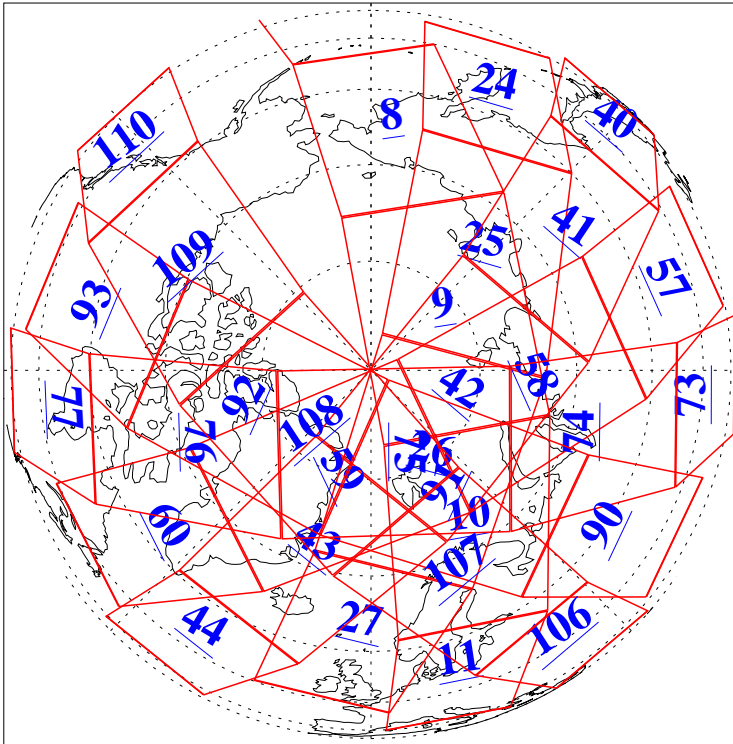

L1B Availability  
AMSU Granules: 240  
HSB Granules: 0  
AIRS Granules: 240

4 Jan 2013  
DoY 4  
Aqua Day 3898  
Granules: 1 to 120

Granules: 121 to 240

Legend: AMSU Available, HSB Available, AIRS Available

L1B Availability  
AMSU Granules: 240  
HSB Granules: 0  
AIRS Granules: 240

4 Jan 2013  
DoY 4  
Aqua Day 3898  
Ascending Granules

Descending Granules

Legend: AMSU Available, HSB Available, AIRS Available

L1B Availability  
 AMSU Granules: 240  
 HSB Granules: 0  
 AIRS Granules: 240

4 Jan 2013  
 DoY 4  
 Aqua Day 3898

Northern Hemisphere Granules

Southern Hemisphere Granules

Legend: AMSU Available, HSB Available, AIRS Available