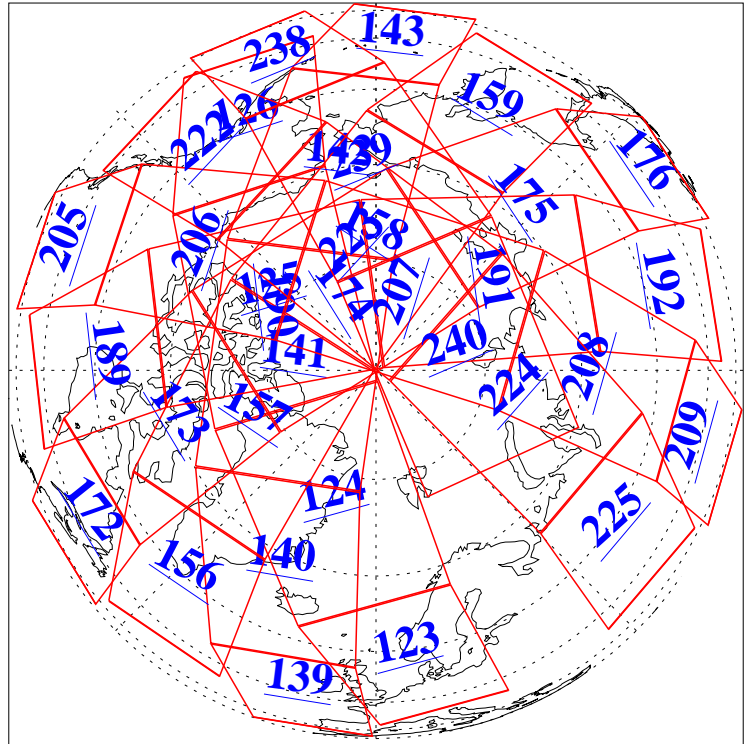

L1B Availability  
AMSU Granules: 240  
HSB Granules: 0  
AIRS Granules: 240

4 Jan 2013  
DoY 4  
Aqua Day 3898  
Granules: 1 to 120

Granules: 121 to 240

Legend: AMSU Available, HSB Available, AIRS Available

L1B Availability  
AMSU Granules: 240  
HSB Granules: 0  
AIRS Granules: 240

4 Jan 2013  
DoY 4  
Aqua Day 3898  
Ascending Granules

Descending Granules

Legend: AMSU Available, HSB Available, AIRS Available

L1B Availability  
 AMSU Granules: 240  
 HSB Granules: 0  
 AIRS Granules: 240

4 Jan 2013  
 DoY 4  
 Aqua Day 3898

Northern Hemisphere Granules

Southern Hemisphere Granules

Legend: AMSU Available, HSB Available, AIRS Available