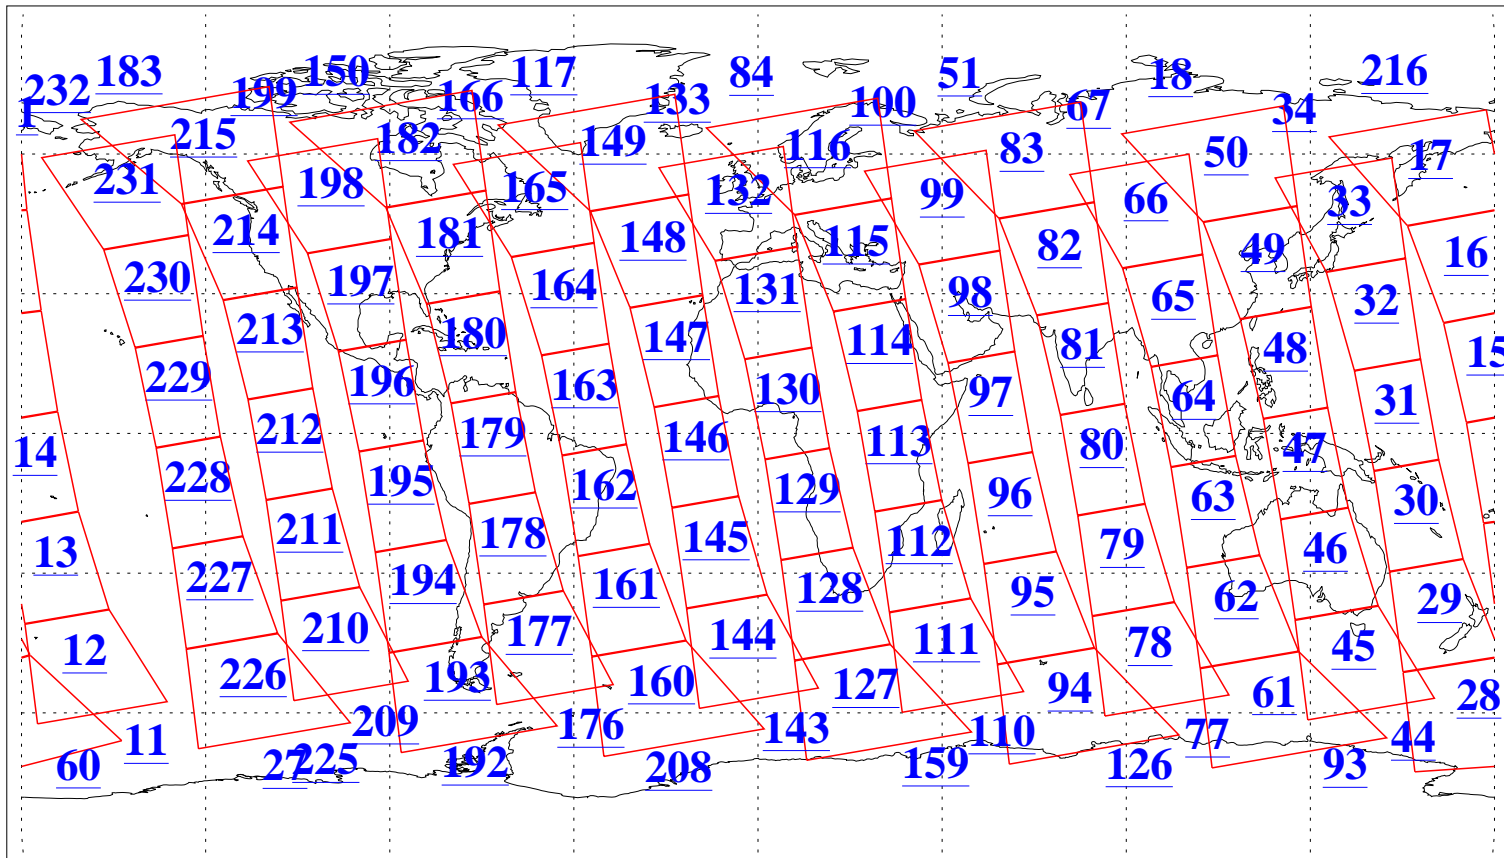

L1B Availability
AMSU Granules: 240
HSB Granules: 0
AIRS Granules: 240

3 Jan 2013
DoY 3
Aqua Day 3897
Granules: 1 to 120

Granules: 121 to 240

Legend: AMSU Available, HSB Available, AIRS Available

L1B Availability
AMSU Granules: 240
HSB Granules: 0
AIRS Granules: 240

3 Jan 2013
DoY 3
Aqua Day 3897

Ascending Granules

Descending Granules

Legend: AMSU Available, HSB Available, AIRS Available

L1B Availability
 AMSU Granules: 240
 HSB Granules: 0
 AIRS Granules: 240

3 Jan 2013
 DoY 3
 Aqua Day 3897

Northern Hemisphere Granules

Southern Hemisphere Granules

Legend: AMSU Available, HSB Available, AIRS Available