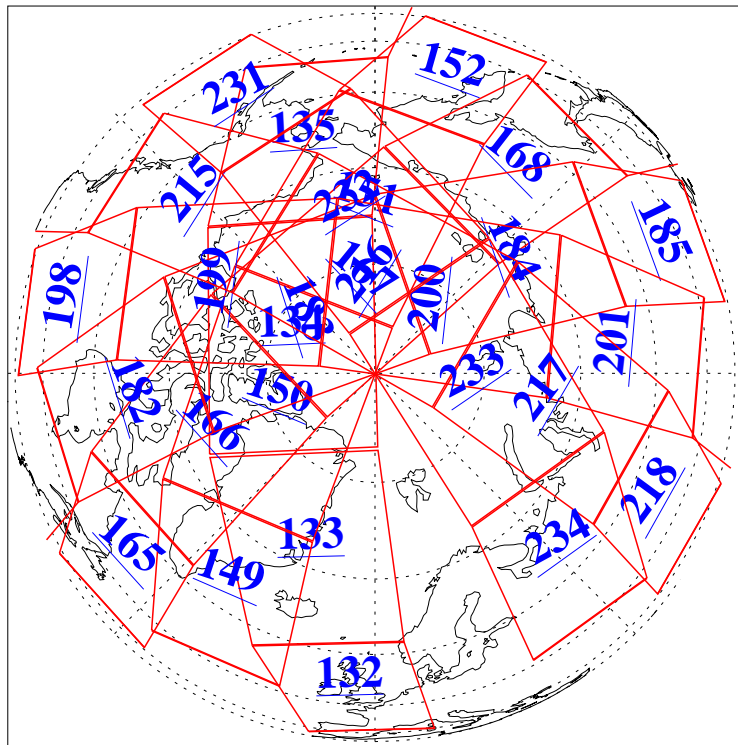

L1B Availability
AMSU Granules: 240
HSB Granules: 0
AIRS Granules: 240

3 Jan 2013
DoY 3
Aqua Day 3897
Granules: 1 to 120

Granules: 121 to 240

Legend: AMSU Available, HSB Available, AIRS Available

L1B Availability
AMSU Granules: 240
HSB Granules: 0
AIRS Granules: 240

3 Jan 2013
DoY 3
Aqua Day 3897

Ascending Granules

Descending Granules

Legend: AMSU Available, HSB Available, AIRS Available

L1B Availability
 AMSU Granules: 240
 HSB Granules: 0
 AIRS Granules: 240

3 Jan 2013
 DoY 3
 Aqua Day 3897

Northern Hemisphere Granules

Southern Hemisphere Granules

Legend: AMSU Available, HSB Available, AIRS Available