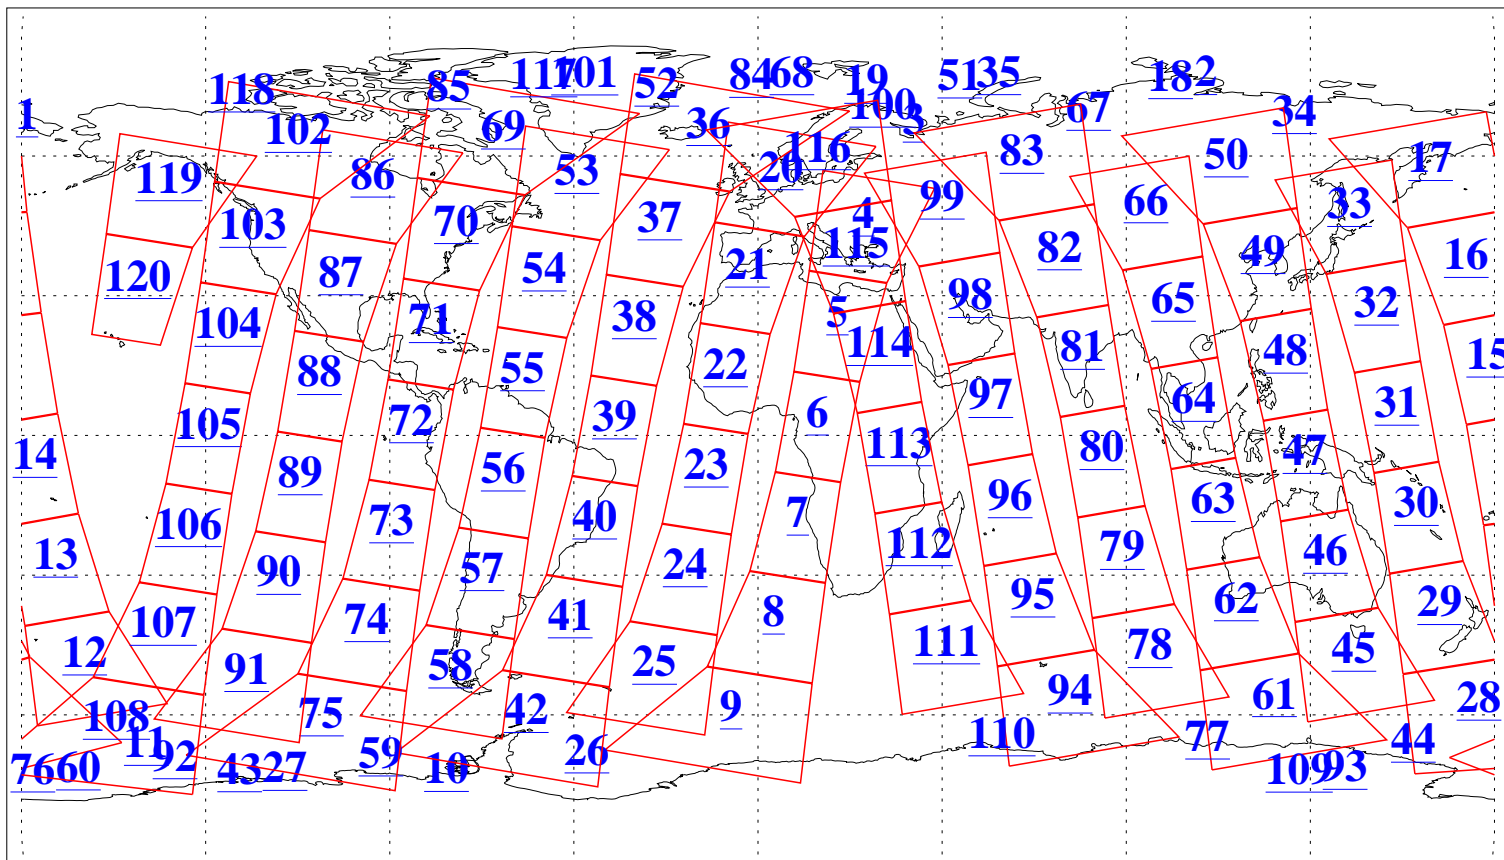

L1B Availability
AMSU Granules: 240
HSB Granules: 0
AIRS Granules: 240

3 Jan 2013
DoY 3
Aqua Day 3897
Granules: 1 to 120

Granules: 121 to 240

Legend: AMSU Available, HSB Available, AIRS Available

L1B Availability
AMSU Granules: 240
HSB Granules: 0
AIRS Granules: 240

3 Jan 2013
DoY 3
Aqua Day 3897

Ascending Granules

Descending Granules

Legend: AMSU Available, HSB Available, AIRS Available

L1B Availability
 AMSU Granules: 240
 HSB Granules: 0
 AIRS Granules: 240

3 Jan 2013
 DoY 3
 Aqua Day 3897

Northern Hemisphere Granules

Southern Hemisphere Granules

Legend: AMSU Available, HSB Available, AIRS Available