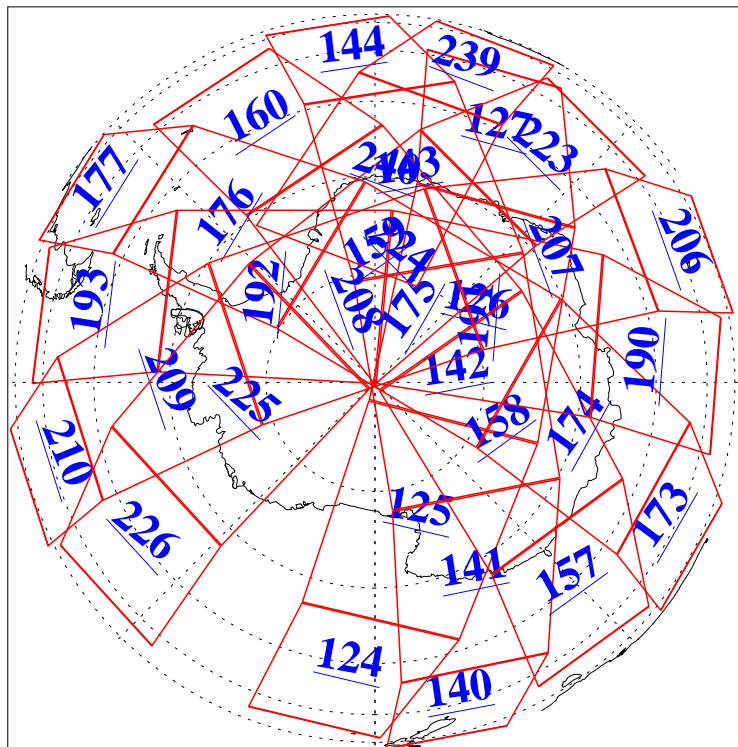

L1B Availability
AMSU Granules: 240
HSB Granules: 0
AIRS Granules: 240

3 Jan 2013
DoY 3
Aqua Day 3897
Granules: 1 to 120

Granules: 121 to 240

Legend: AMSU Available, HSB Available, AIRS Available

L1B Availability
AMSU Granules: 240
HSB Granules: 0
AIRS Granules: 240

3 Jan 2013
DoY 3
Aqua Day 3897

Ascending Granules

Descending Granules

Legend: AMSU Available, HSB Available, AIRS Available

L1B Availability
 AMSU Granules: 240
 HSB Granules: 0
 AIRS Granules: 240

3 Jan 2013
 DoY 3
 Aqua Day 3897

Northern Hemisphere Granules

Southern Hemisphere Granules

Legend: AMSU Available, HSB Available, AIRS Available