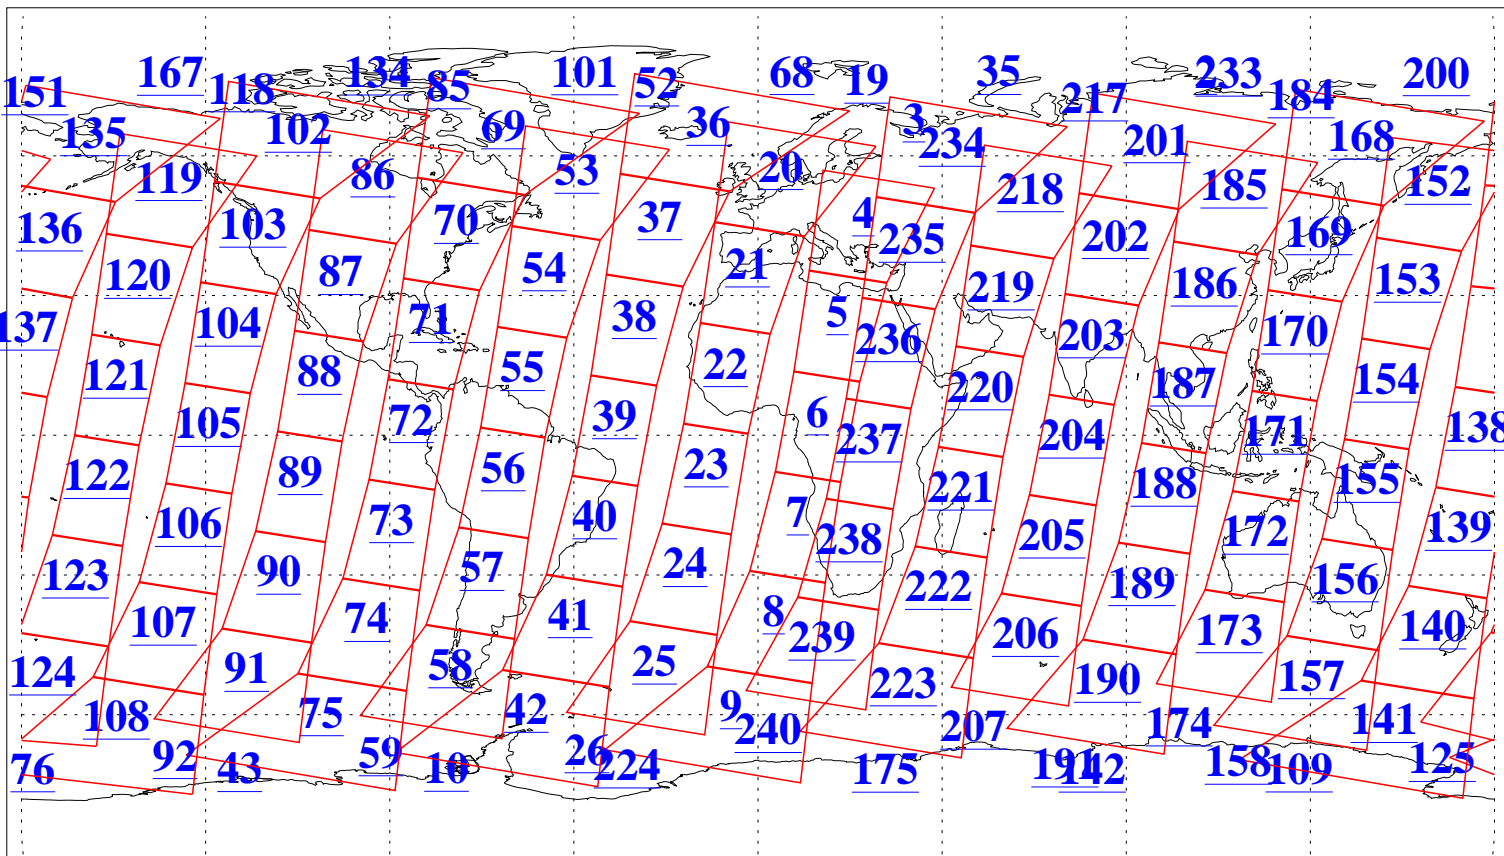

L1B Availability
AMSU Granules: 240
HSB Granules: 0
AIRS Granules: 240

3 Jan 2013
DoY 3
Aqua Day 3897
Granules: 1 to 120

Granules: 121 to 240

Legend: AMSU Available, HSB Available, AIRS Available

L1B Availability
AMSU Granules: 240
HSB Granules: 0
AIRS Granules: 240

3 Jan 2013
DoY 3
Aqua Day 3897

Ascending Granules

Descending Granules

Legend: AMSU Available, HSB Available, AIRS Available

L1B Availability
 AMSU Granules: 240
 HSB Granules: 0
 AIRS Granules: 240

3 Jan 2013
 DoY 3
 Aqua Day 3897

Northern Hemisphere Granules

Southern Hemisphere Granules

Legend: AMSU Available, HSB Available, AIRS Available