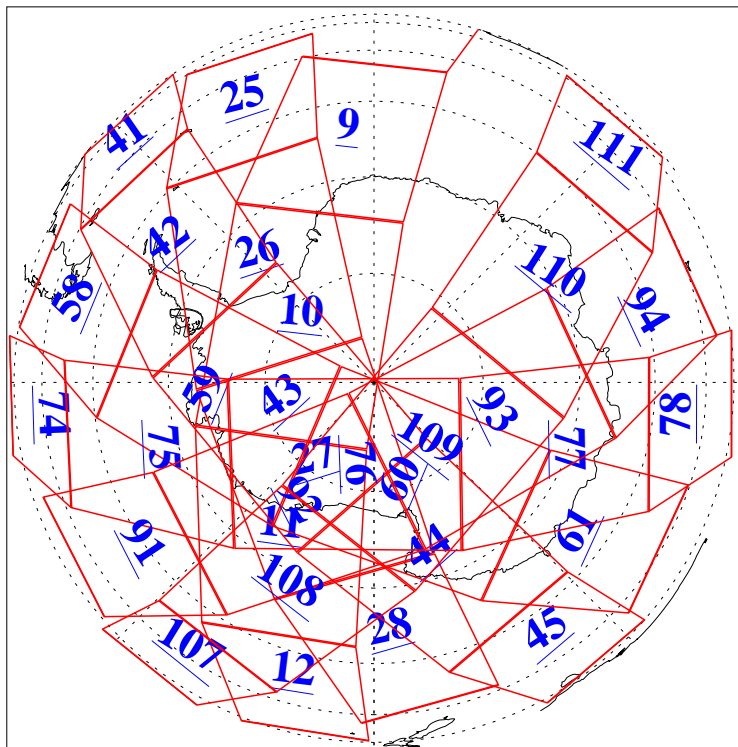

L1B Availability
AMSU Granules: 240
HSB Granules: 0
AIRS Granules: 240

3 Jan 2013
DoY 3
Aqua Day 3897
Granules: 1 to 120

Granules: 121 to 240

Legend: AMSU Available, HSB Available, AIRS Available

L1B Availability
AMSU Granules: 240
HSB Granules: 0
AIRS Granules: 240

3 Jan 2013
DoY 3
Aqua Day 3897

Ascending Granules

Descending Granules

Legend: AMSU Available, HSB Available, AIRS Available

L1B Availability
 AMSU Granules: 240
 HSB Granules: 0
 AIRS Granules: 240

3 Jan 2013
 DoY 3
 Aqua Day 3897

Northern Hemisphere Granules

Southern Hemisphere Granules

Legend: AMSU Available, HSB Available, AIRS Available