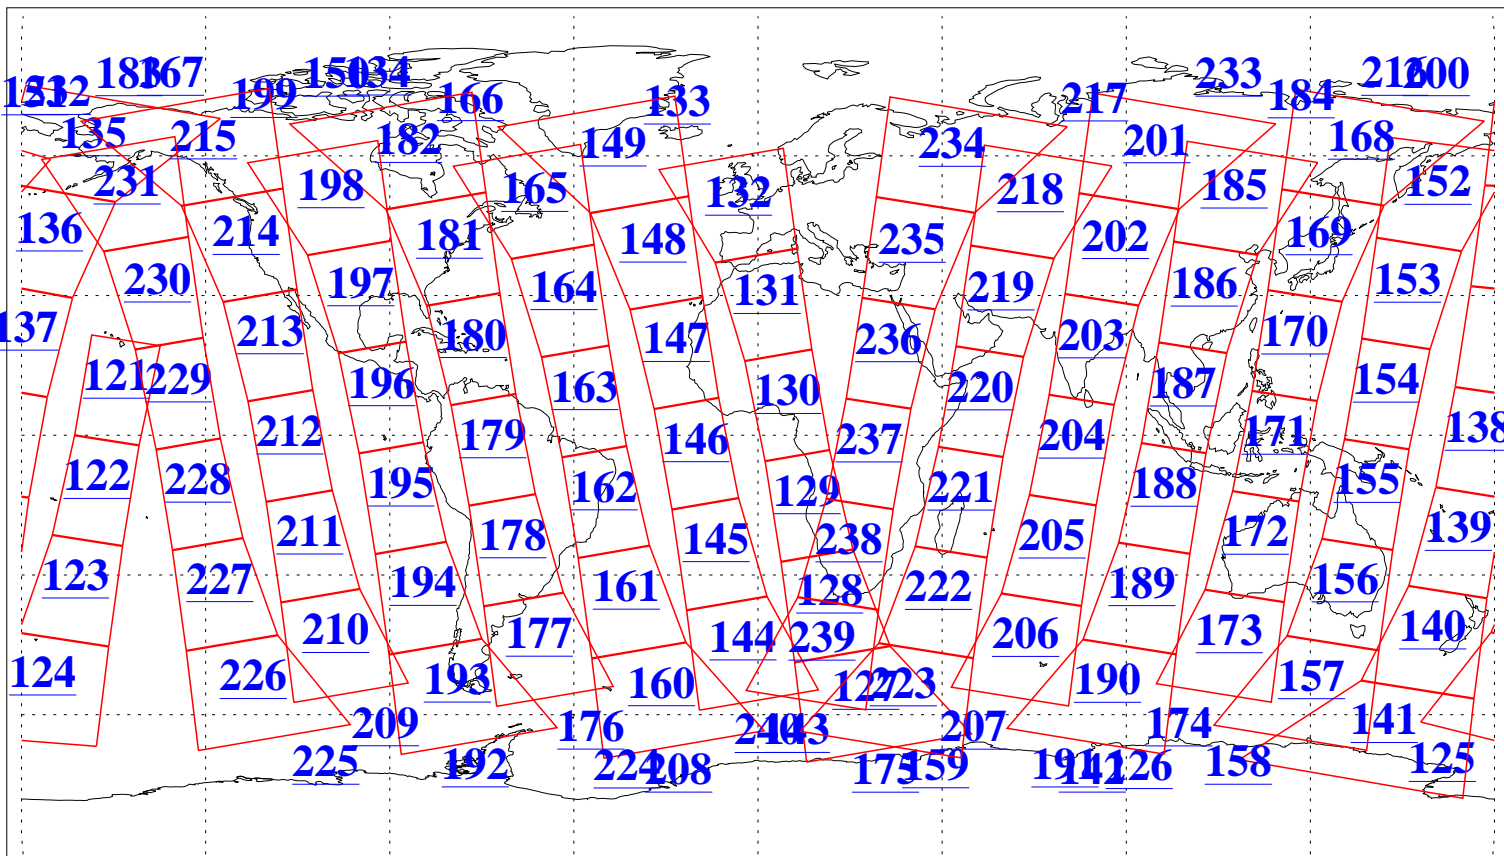

L1B Availability
AMSU Granules: 240
HSB Granules: 0
AIRS Granules: 240

3 Jan 2013
DoY 3
Aqua Day 3897
Granules: 1 to 120

Granules: 121 to 240

Legend: AMSU Available, HSB Available, AIRS Available

L1B Availability
AMSU Granules: 240
HSB Granules: 0
AIRS Granules: 240

3 Jan 2013
DoY 3
Aqua Day 3897

Ascending Granules

Descending Granules

Legend: AMSU Available, HSB Available, AIRS Available

L1B Availability
 AMSU Granules: 240
 HSB Granules: 0
 AIRS Granules: 240

3 Jan 2013
 DoY 3
 Aqua Day 3897

Northern Hemisphere Granules

Southern Hemisphere Granules

Legend: AMSU Available, HSB Available, AIRS Available