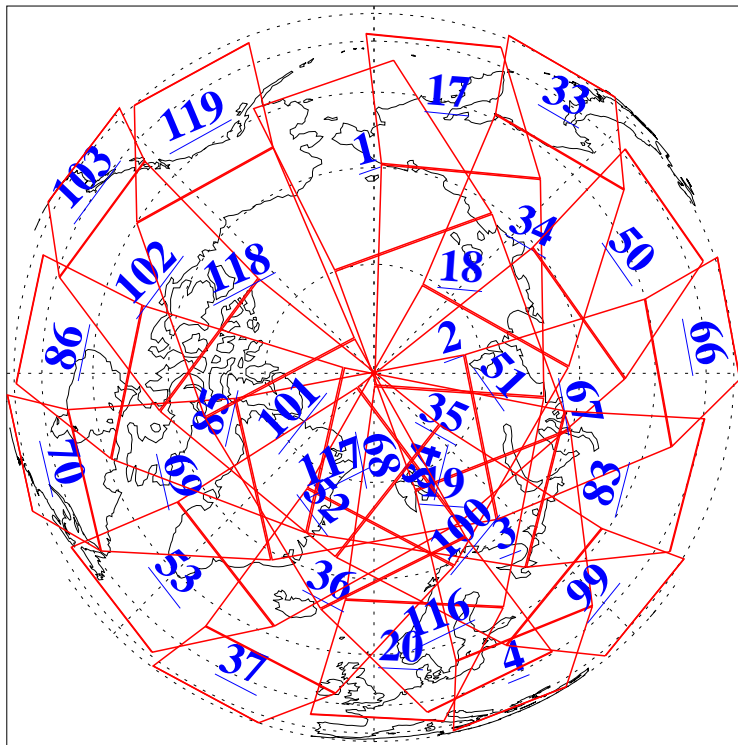

L1B Availability
AMSU Granules: 240
HSB Granules: 0
AIRS Granules: 240

3 Jan 2013
DoY 3
Aqua Day 3897
Granules: 1 to 120

Granules: 121 to 240

Legend: AMSU Available, HSB Available, AIRS Available

L1B Availability
AMSU Granules: 240
HSB Granules: 0
AIRS Granules: 240

3 Jan 2013
DoY 3
Aqua Day 3897

Ascending Granules

Descending Granules

Legend: AMSU Available, HSB Available, AIRS Available

L1B Availability
 AMSU Granules: 240
 HSB Granules: 0
 AIRS Granules: 240

3 Jan 2013
 DoY 3
 Aqua Day 3897

Northern Hemisphere Granules

Southern Hemisphere Granules

Legend: AMSU Available, HSB Available, AIRS Available