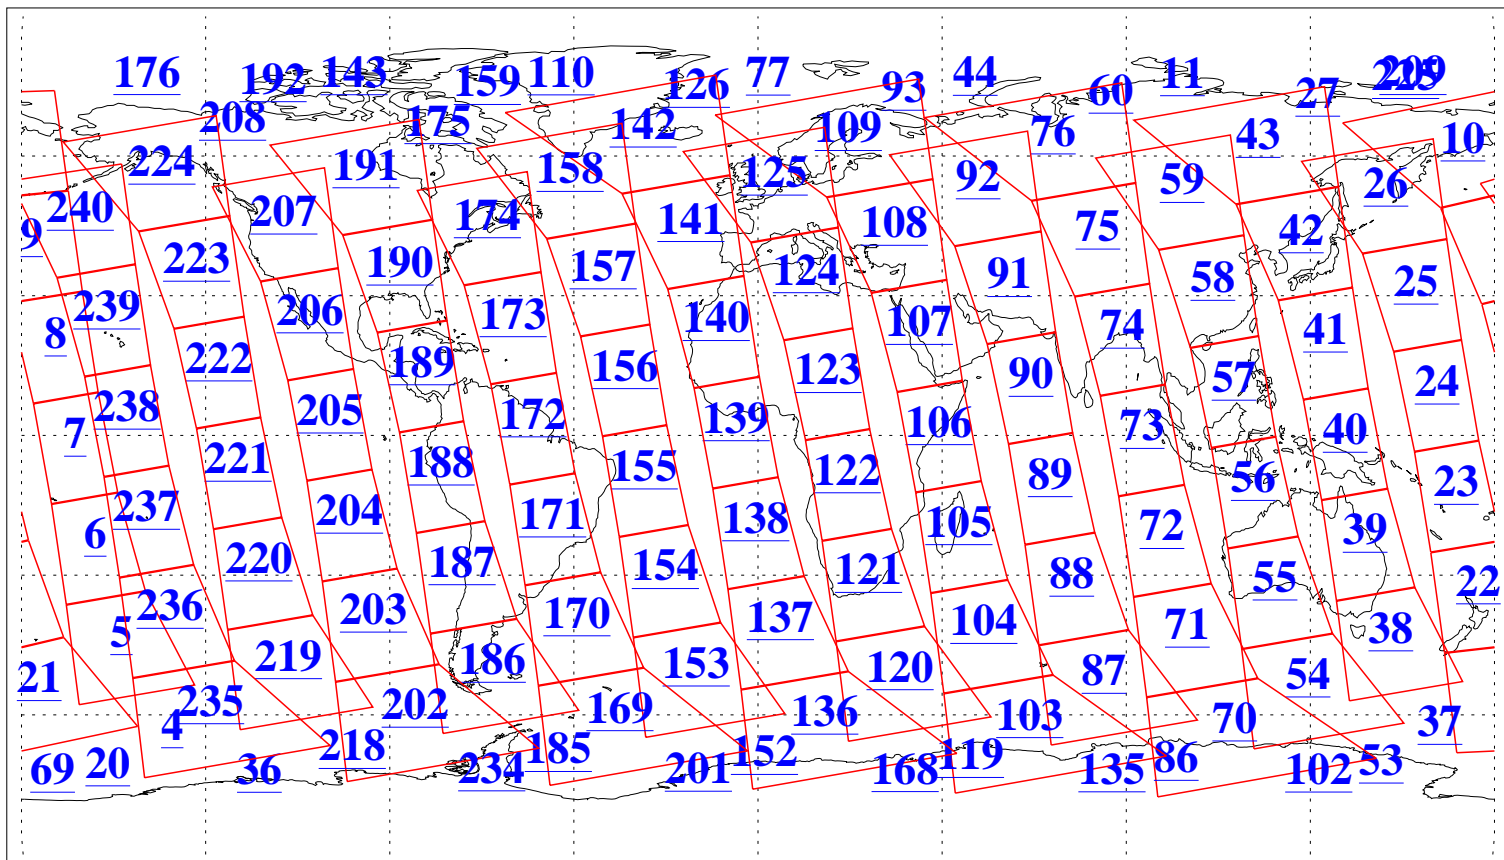

L1B Availability
AMSU Granules: 240
HSB Granules: 0
AIRS Granules: 240

2 Jan 2013
DoY 2
Aqua Day 3896
Granules: 1 to 120

Granules: 121 to 240

Legend: AMSU Available, HSB Available, AIRS Available

L1B Availability
AMSU Granules: 240
HSB Granules: 0
AIRS Granules: 240

2 Jan 2013
DoY 2
Aqua Day 3896
Ascending Granules

Descending Granules

Legend: AMSU Available, HSB Available, AIRS Available

L1B Availability
 AMSU Granules: 240
 HSB Granules: 0
 AIRS Granules: 240

2 Jan 2013
 DoY 2
 Aqua Day 3896

Northern Hemisphere Granules

Southern Hemisphere Granules

Legend: AMSU Available, HSB Available, AIRS Available