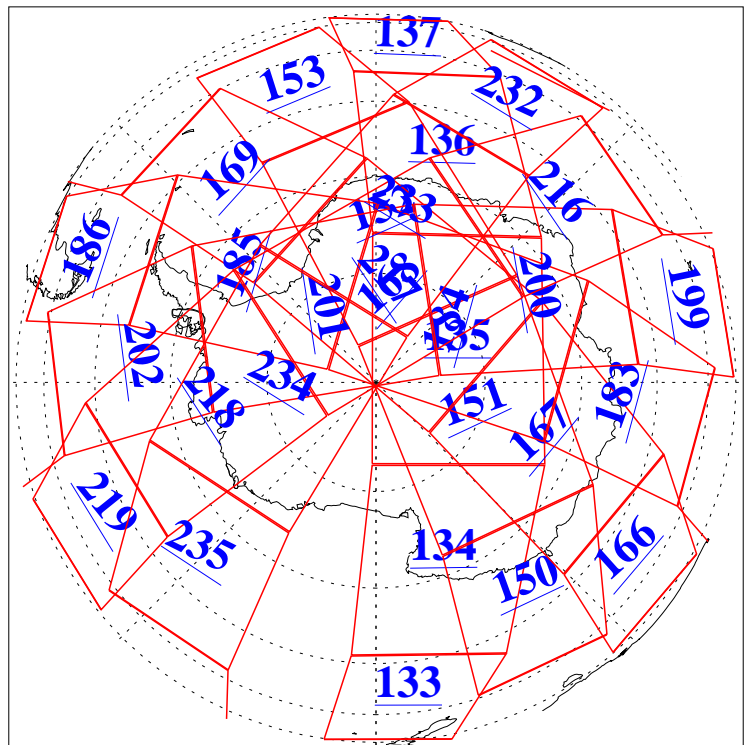

2 Jan 2013
DoY 2
Aqua Day 3896
Ascending Granules

Descending Granules

Legend: AMSU Available, HSB Available, AIRS Available

L1B Availability
 AMSU Granules: 240
 HSB Granules: 0
 AIRS Granules: 240

2 Jan 2013
 DoY 2
 Aqua Day 3896

Northern Hemisphere Granules

Southern Hemisphere Granules

Legend: AMSU Available, HSB Available, AIRS Available