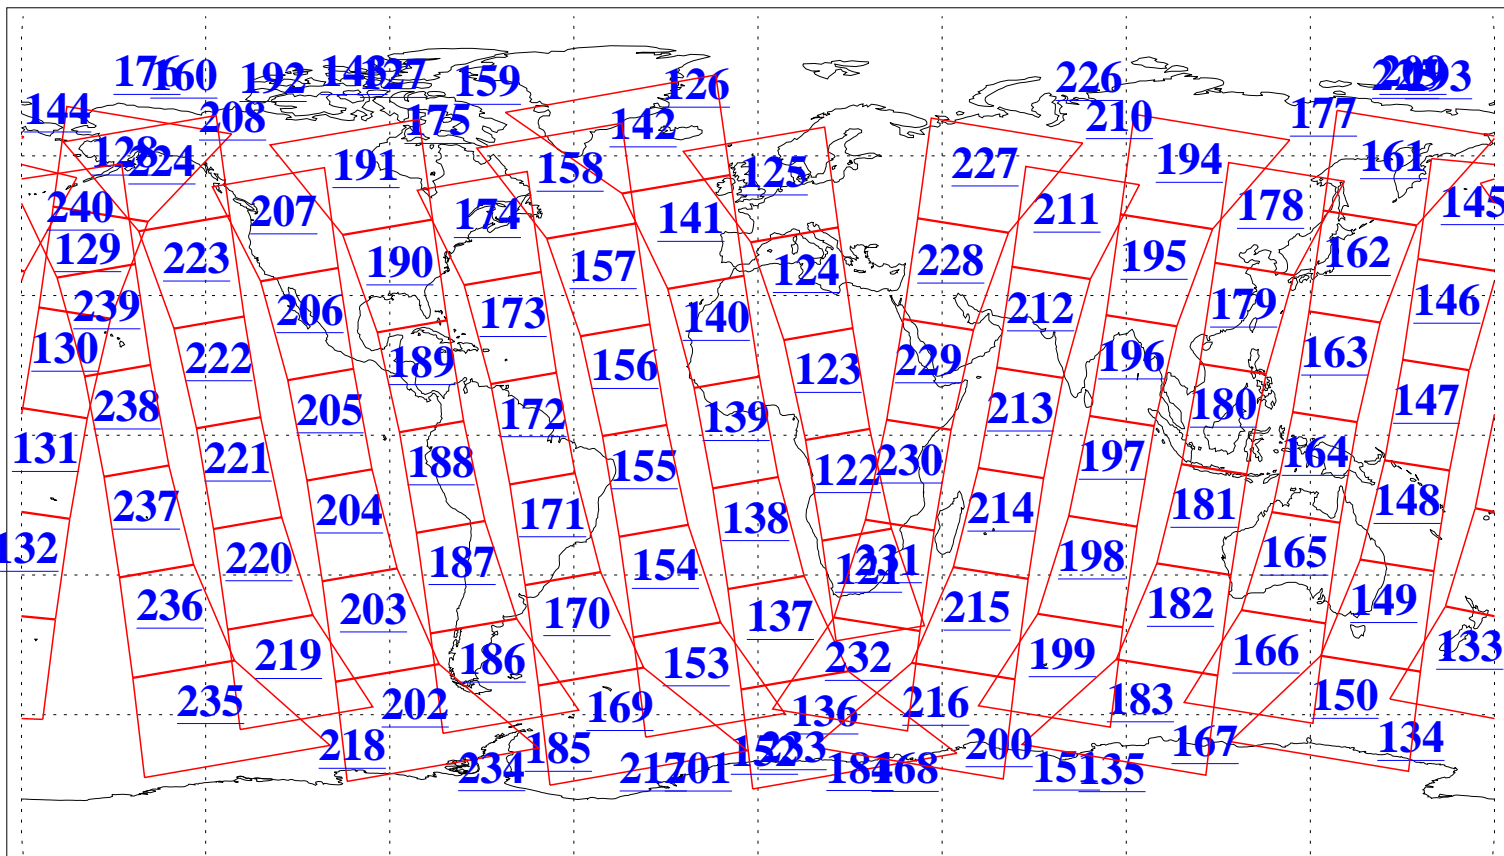

L1B Availability
AMSU Granules: 240
HSB Granules: 0
AIRS Granules: 240

2 Jan 2013
DoY 2
Aqua Day 3896
Granules: 1 to 120

Granules: 121 to 240

Legend: AMSU Available, HSB Available, AIRS Available

L1B Availability
AMSU Granules: 240
HSB Granules: 0
AIRS Granules: 240

2 Jan 2013
DoY 2
Aqua Day 3896
Ascending Granules

Descending Granules

Legend: AMSU Available, HSB Available, AIRS Available

L1B Availability
 AMSU Granules: 240
 HSB Granules: 0
 AIRS Granules: 240

2 Jan 2013
 DoY 2
 Aqua Day 3896

Northern Hemisphere Granules

Southern Hemisphere Granules

Legend: AMSU Available, HSB Available, AIRS Available