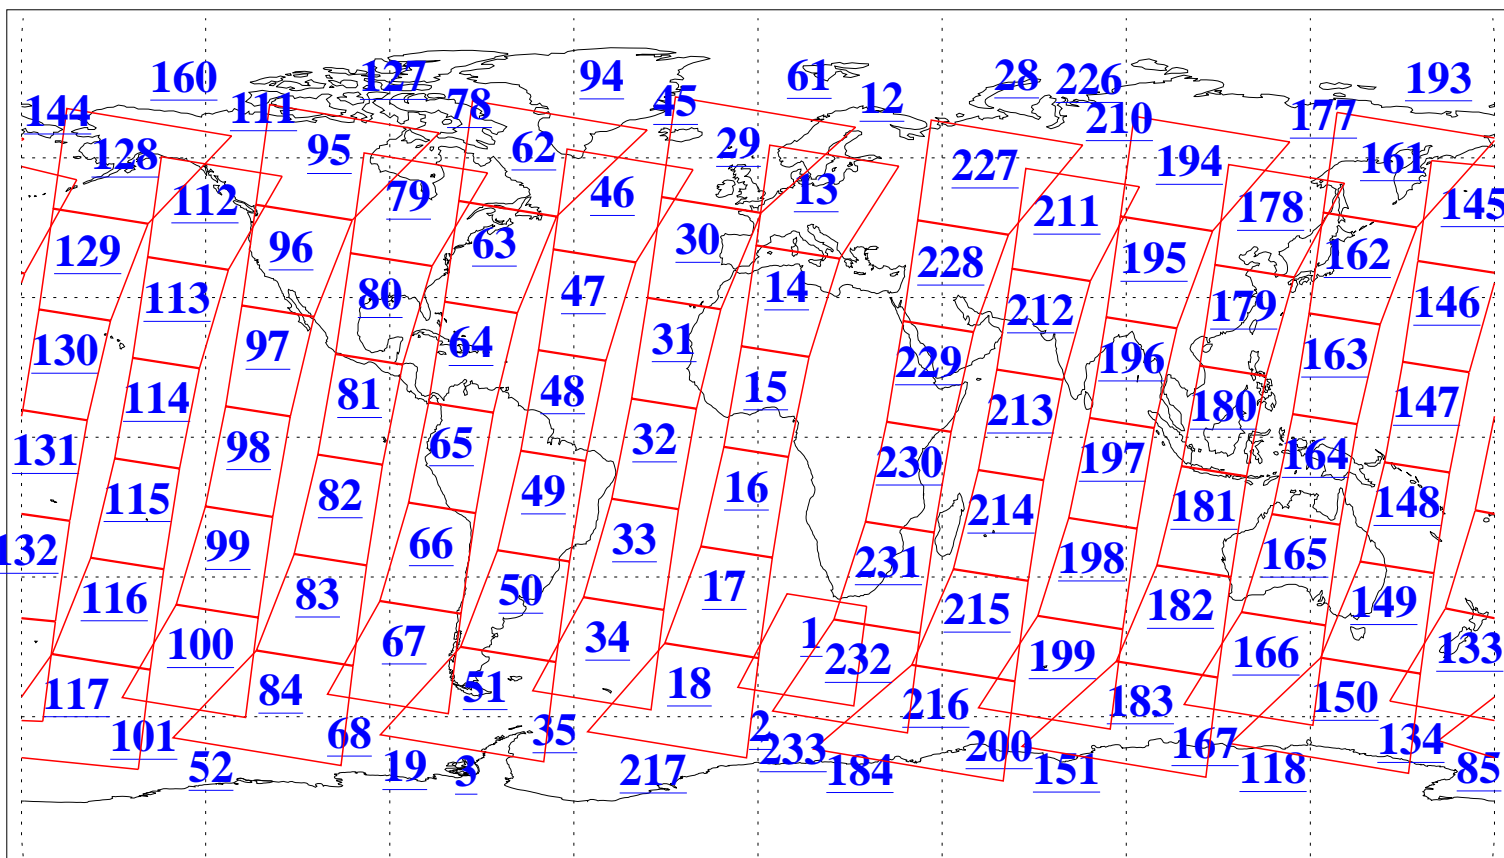

L1B Availability
AMSU Granules: 240
HSB Granules: 0
AIRS Granules: 240

2 Jan 2013
DoY 2
Aqua Day 3896
Granules: 1 to 120

Granules: 121 to 240

Legend: AMSU Available, HSB Available, AIRS Available

L1B Availability
AMSU Granules: 240
HSB Granules: 0
AIRS Granules: 240

2 Jan 2013
DoY 2
Aqua Day 3896
Ascending Granules

Descending Granules

Legend: AMSU Available, HSB Available, AIRS Available

L1B Availability
 AMSU Granules: 240
 HSB Granules: 0
 AIRS Granules: 240

2 Jan 2013
 DoY 2
 Aqua Day 3896

Northern Hemisphere Granules

Southern Hemisphere Granules

Legend: AMSU Available, HSB Available, AIRS Available