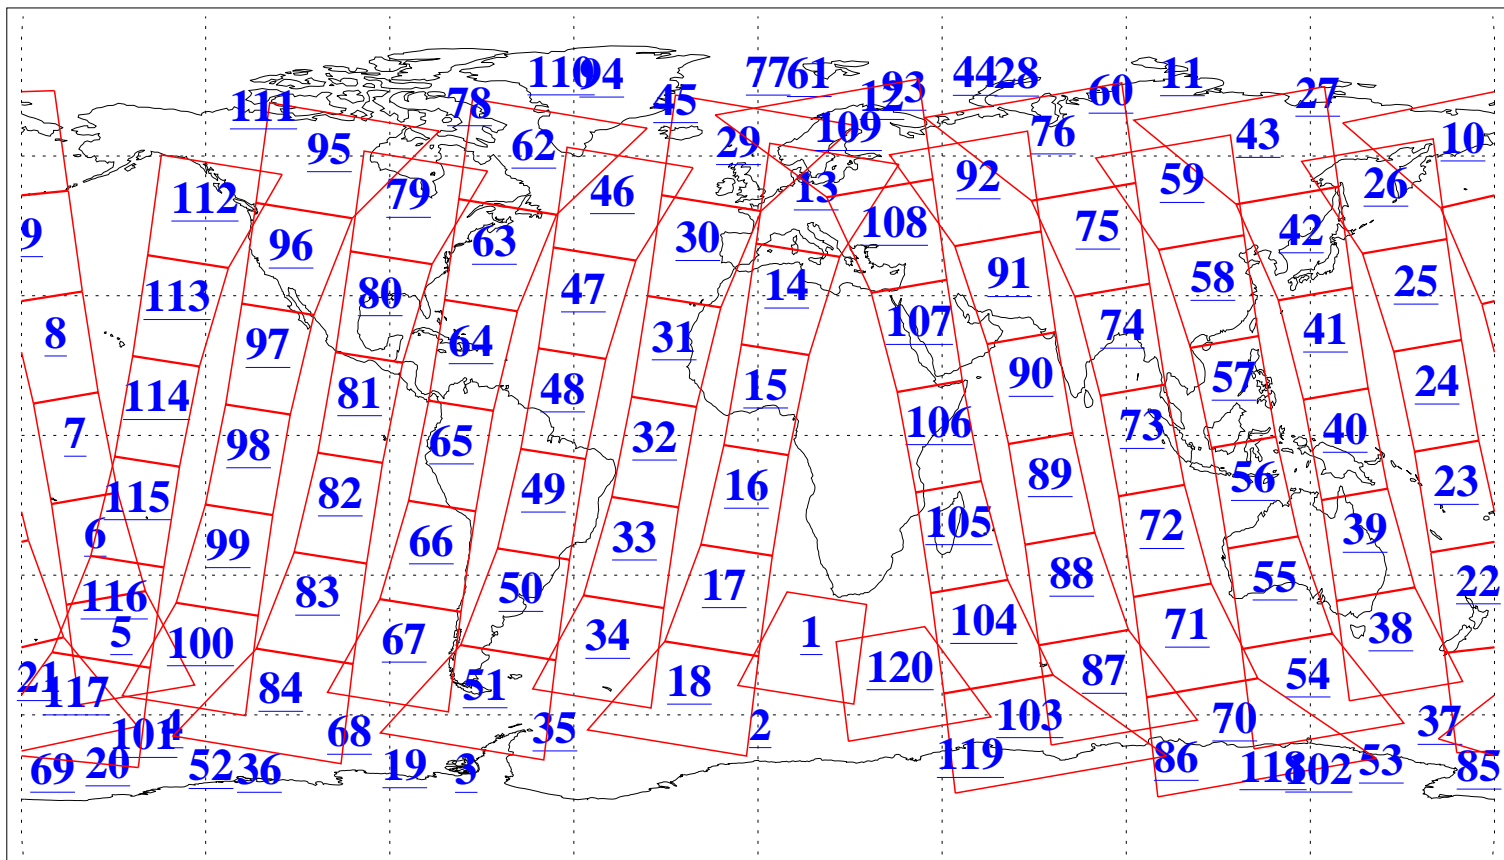

L1B Availability
AMSU Granules: 240
HSB Granules: 0
AIRS Granules: 240

2 Jan 2013
DoY 2
Aqua Day 3896
Granules: 1 to 120

Granules: 121 to 240

Legend: AMSU Available, HSB Available, AIRS Available

L1B Availability
AMSU Granules: 240
HSB Granules: 0
AIRS Granules: 240

2 Jan 2013
DoY 2
Aqua Day 3896
Ascending Granules

Descending Granules

Legend: AMSU Available, HSB Available, AIRS Available

L1B Availability
 AMSU Granules: 240
 HSB Granules: 0
 AIRS Granules: 240

2 Jan 2013
 DoY 2
 Aqua Day 3896

Northern Hemisphere Granules

Southern Hemisphere Granules

Legend: AMSU Available, HSB Available, AIRS Available