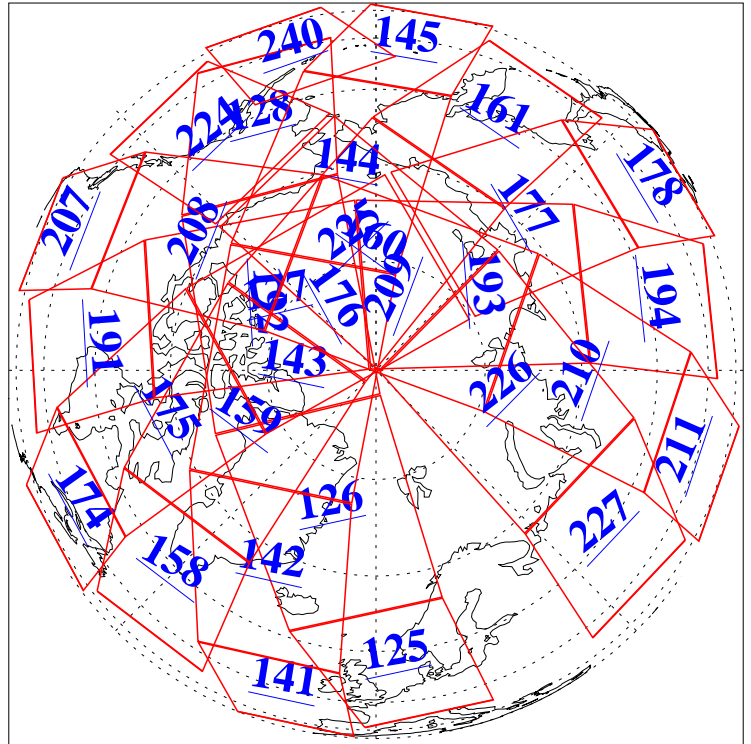

2 Jan 2013
DoY 2
Aqua Day 3896
Ascending Granules

Descending Granules

Legend: AMSU Available, HSB Available, AIRS Available

L1B Availability
 AMSU Granules: 240
 HSB Granules: 0
 AIRS Granules: 240

2 Jan 2013
 DoY 2
 Aqua Day 3896

Northern Hemisphere Granules

Southern Hemisphere Granules

Legend: AMSU Available, HSB Available, AIRS Available