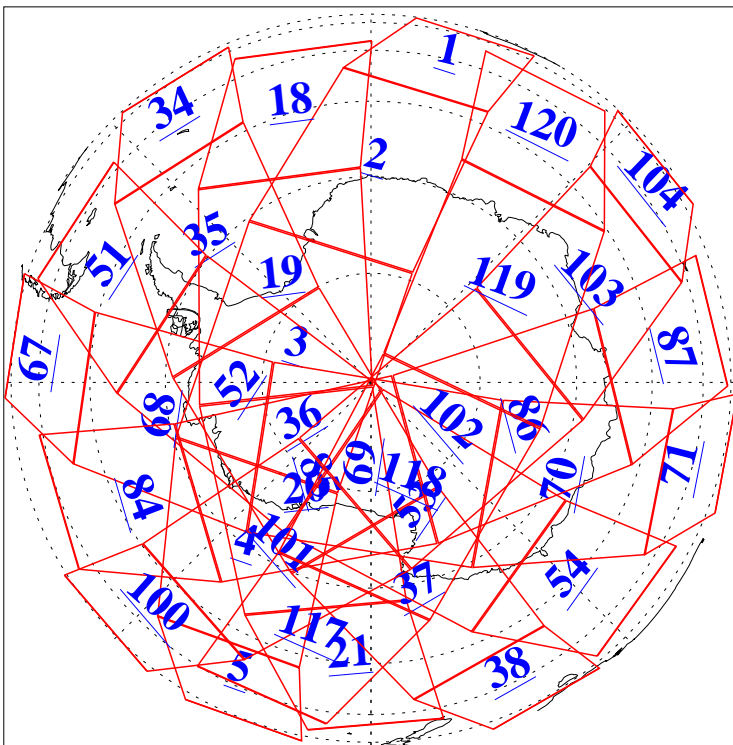

L1B Availability
AMSU Granules: 240
HSB Granules: 0
AIRS Granules: 240

2 Jan 2013
DoY 2
Aqua Day 3896
Granules: 1 to 120

Granules: 121 to 240

Legend: AMSU Available, HSB Available, AIRS Available

L1B Availability
AMSU Granules: 240
HSB Granules: 0
AIRS Granules: 240

2 Jan 2013
DoY 2
Aqua Day 3896
Ascending Granules

Descending Granules

Legend: AMSU Available, HSB Available, AIRS Available

L1B Availability
 AMSU Granules: 240
 HSB Granules: 0
 AIRS Granules: 240

2 Jan 2013
 DoY 2
 Aqua Day 3896

Northern Hemisphere Granules

Southern Hemisphere Granules

Legend: AMSU Available, HSB Available, AIRS Available