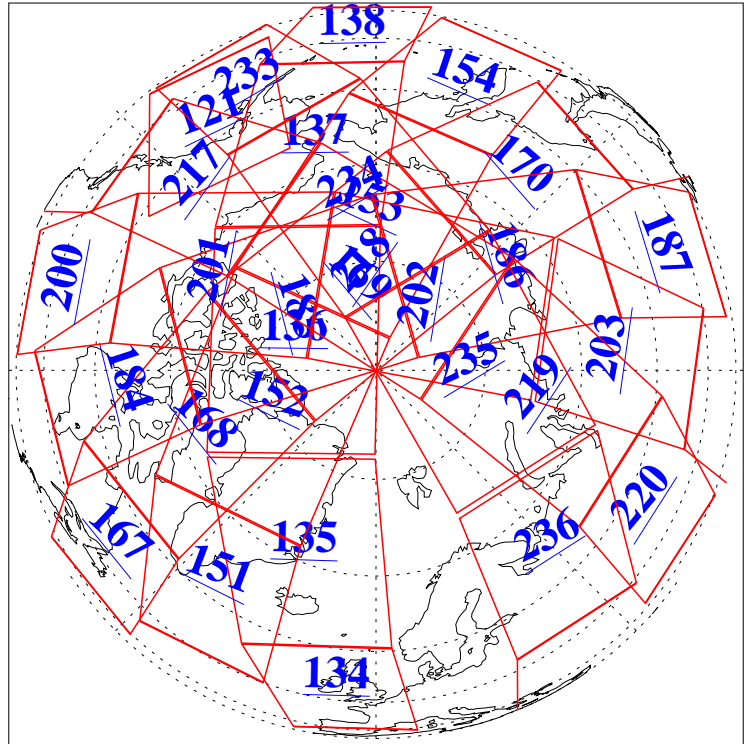

L1B Availability
AMSU Granules: 240
HSB Granules: 0
AIRS Granules: 221

1 Jan 2013
DoY 1
Aqua Day 3895
Granules: 1 to 120

Granules: 121 to 240

Legend: AMSU Available, HSB Available, AIRS Available

L1B Availability
AMSU Granules: 240
HSB Granules: 0
AIRS Granules: 221

1 Jan 2013
DoY 1
Aqua Day 3895
Ascending Granules

Descending Granules

Legend: AMSU Available, HSB Available, AIRS Available

L1B Availability
 AMSU Granules: 240
 HSB Granules: 0
 AIRS Granules: 221

1 Jan 2013
 DoY 1
 Aqua Day 3895

Northern Hemisphere Granules

Southern Hemisphere Granules

Legend: AMSU Available, HSB Available, AIRS Available