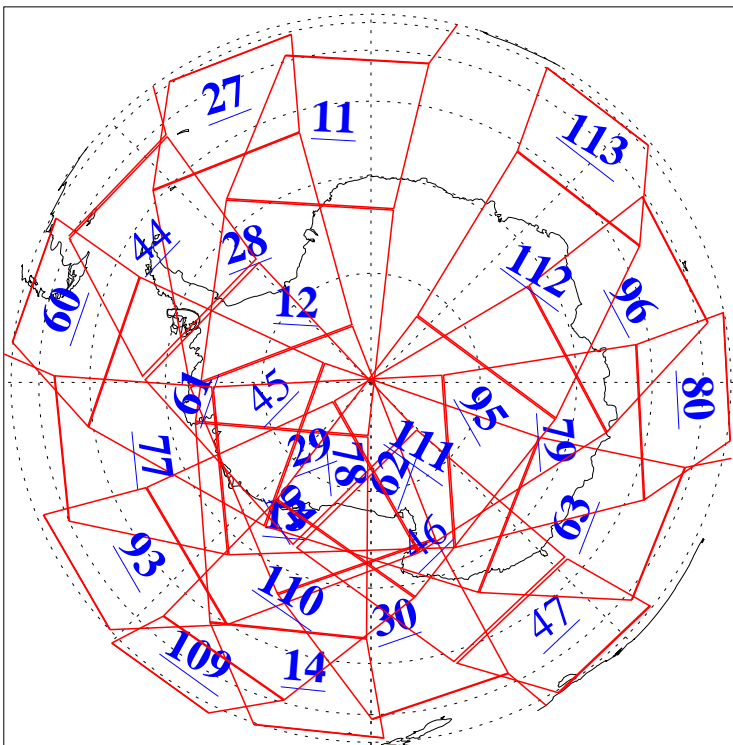

L1B Availability
AMSU Granules: 240
HSB Granules: 0
AIRS Granules: 221

1 Jan 2013
DoY 1
Aqua Day 3895
Granules: 1 to 120

Granules: 121 to 240

Legend: AMSU Available, HSB Available, AIRS Available

L1B Availability
AMSU Granules: 240
HSB Granules: 0
AIRS Granules: 221

1 Jan 2013
DoY 1
Aqua Day 3895
Ascending Granules

Descending Granules

Legend: AMSU Available, HSB Available, AIRS Available

L1B Availability
 AMSU Granules: 240
 HSB Granules: 0
 AIRS Granules: 221

1 Jan 2013
 DoY 1
 Aqua Day 3895

Northern Hemisphere Granules

Southern Hemisphere Granules

Legend: AMSU Available, HSB Available, AIRS Available