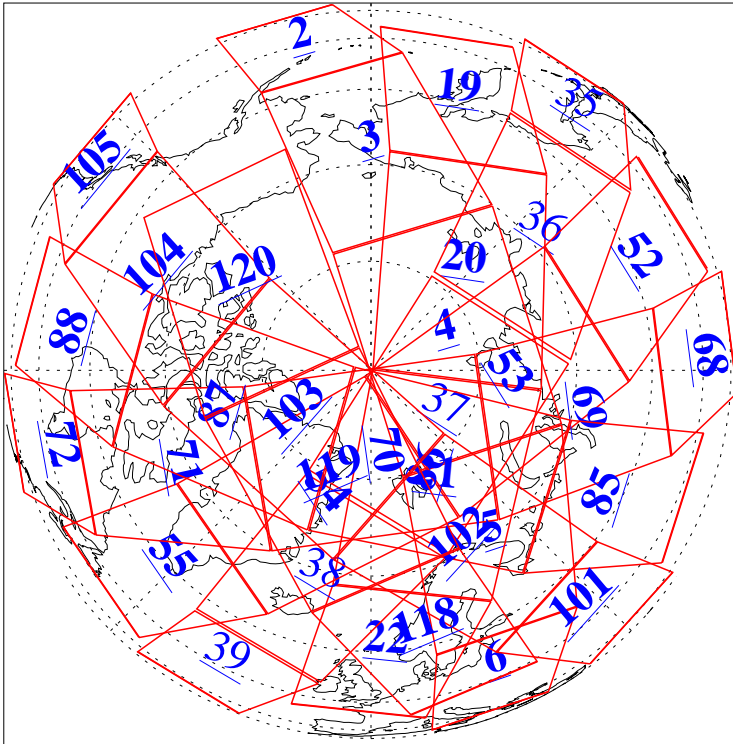

L1B Availability
AMSU Granules: 240
HSB Granules: 0
AIRS Granules: 221

1 Jan 2013
DoY 1
Aqua Day 3895
Granules: 1 to 120

Granules: 121 to 240

Legend: AMSU Available, HSB Available, AIRS Available

L1B Availability
AMSU Granules: 240
HSB Granules: 0
AIRS Granules: 221

1 Jan 2013
DoY 1
Aqua Day 3895
Ascending Granules

Descending Granules

Legend: AMSU Available, HSB Available, AIRS Available

L1B Availability
 AMSU Granules: 240
 HSB Granules: 0
 AIRS Granules: 221

1 Jan 2013
 DoY 1
 Aqua Day 3895

Northern Hemisphere Granules

Southern Hemisphere Granules

Legend: AMSU Available, HSB Available, AIRS Available