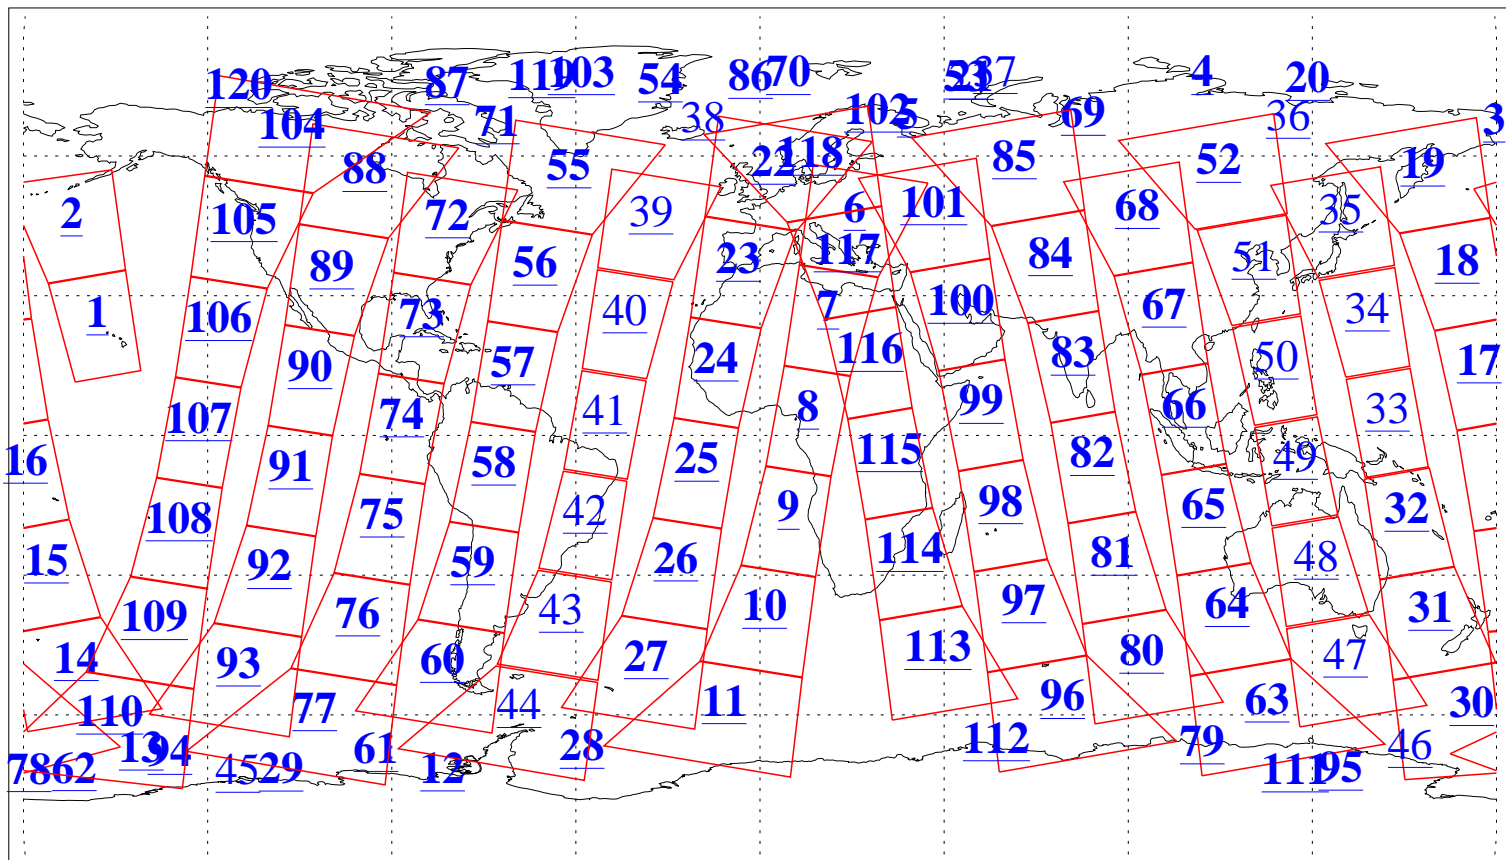

L1B Availability
AMSU Granules: 240
HSB Granules: 0
AIRS Granules: 221

1 Jan 2013
DoY 1
Aqua Day 3895
Granules: 1 to 120

Granules: 121 to 240

Legend: AMSU Available, HSB Available, AIRS Available

L1B Availability
AMSU Granules: 240
HSB Granules: 0
AIRS Granules: 221

1 Jan 2013
DoY 1
Aqua Day 3895
Ascending Granules

Descending Granules

Legend: AMSU Available, HSB Available, AIRS Available

L1B Availability
 AMSU Granules: 240
 HSB Granules: 0
 AIRS Granules: 221

1 Jan 2013
 DoY 1
 Aqua Day 3895

Northern Hemisphere Granules

Southern Hemisphere Granules

Legend: AMSU Available, HSB Available, AIRS Available