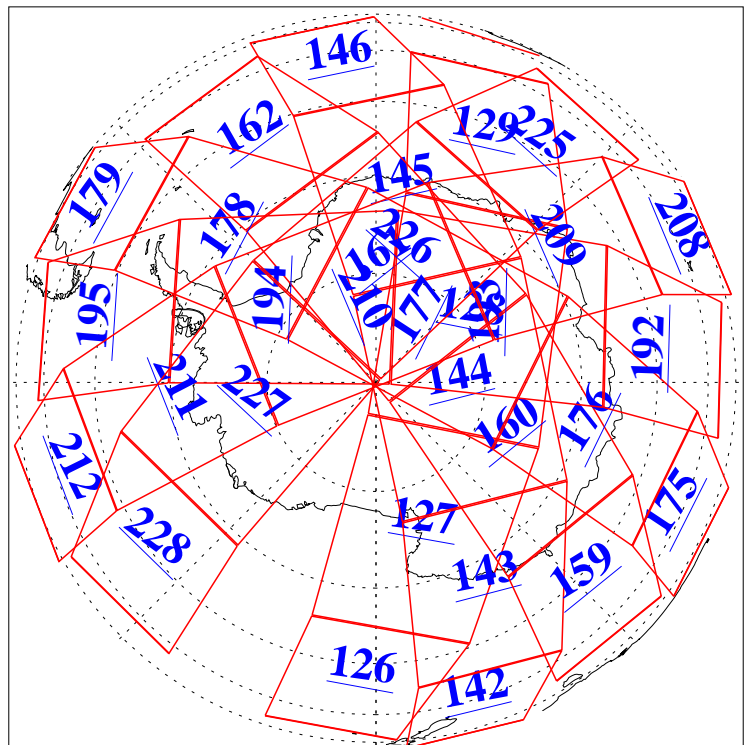

L1B Availability
AMSU Granules: 240
HSB Granules: 0
AIRS Granules: 221

1 Jan 2013
DoY 1
Aqua Day 3895
Granules: 1 to 120

Granules: 121 to 240

Legend: AMSU Available, HSB Available, AIRS Available

L1B Availability
AMSU Granules: 240
HSB Granules: 0
AIRS Granules: 221

1 Jan 2013
DoY 1
Aqua Day 3895
Ascending Granules

Descending Granules

Legend: AMSU Available, HSB Available, AIRS Available

L1B Availability
 AMSU Granules: 240
 HSB Granules: 0
 AIRS Granules: 221

1 Jan 2013
 DoY 1
 Aqua Day 3895

Northern Hemisphere Granules

Southern Hemisphere Granules

Legend: AMSU Available, HSB Available, AIRS Available