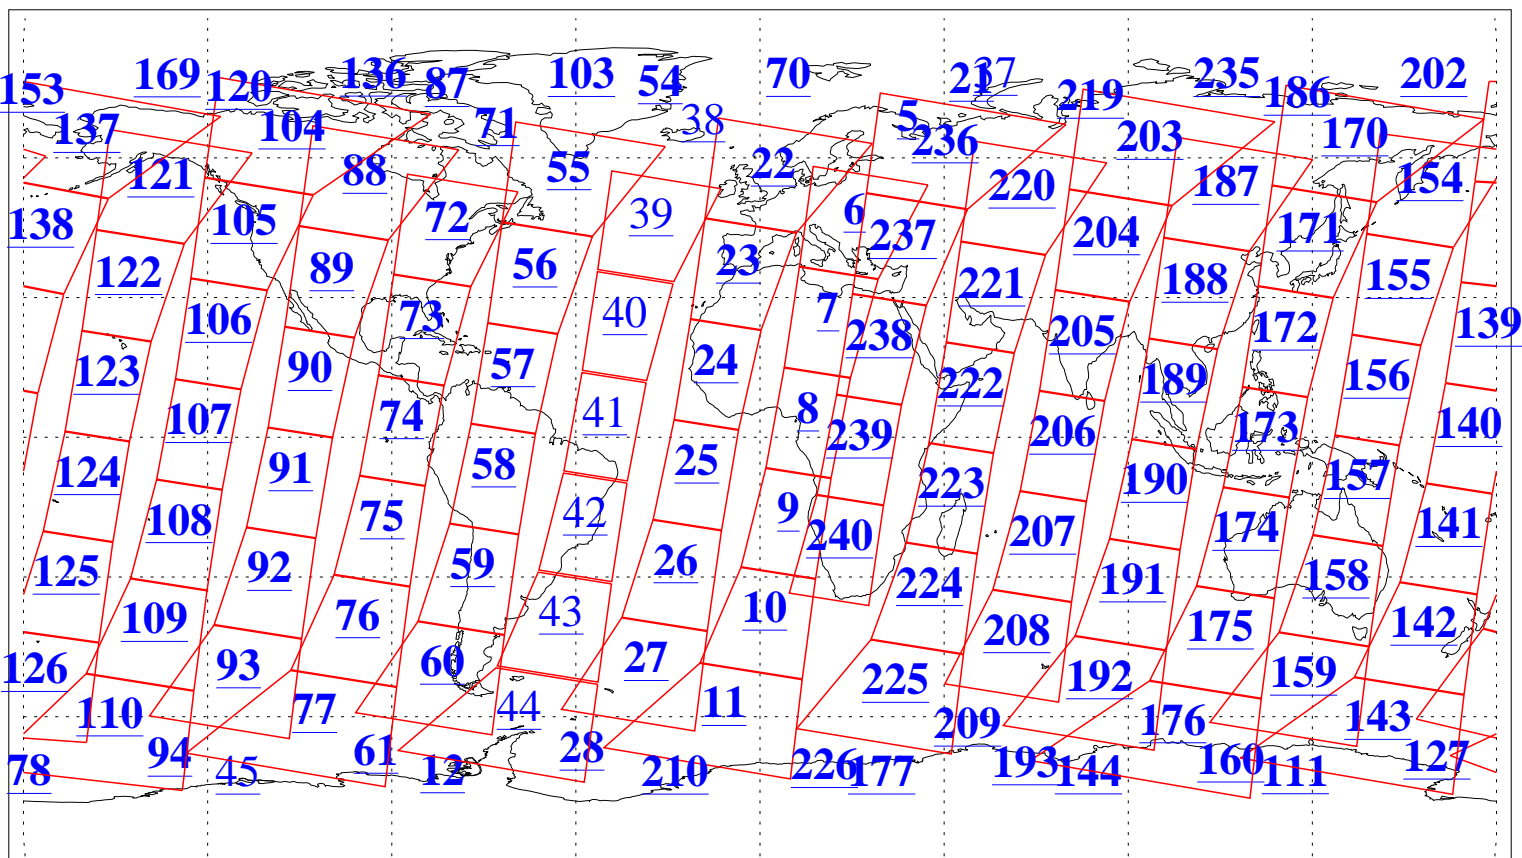

L1B Availability
AMSU Granules: 240
HSB Granules: 0
AIRS Granules: 221

1 Jan 2013
DoY 1
Aqua Day 3895
Granules: 1 to 120

Granules: 121 to 240

Legend: AMSU Available, HSB Available, AIRS Available

L1B Availability
AMSU Granules: 240
HSB Granules: 0
AIRS Granules: 221

1 Jan 2013
DoY 1
Aqua Day 3895
Ascending Granules

Descending Granules

Legend: AMSU Available, HSB Available, AIRS Available

L1B Availability
 AMSU Granules: 240
 HSB Granules: 0
 AIRS Granules: 221

1 Jan 2013
 DoY 1
 Aqua Day 3895

Northern Hemisphere Granules

Southern Hemisphere Granules

Legend: AMSU Available, HSB Available, AIRS Available