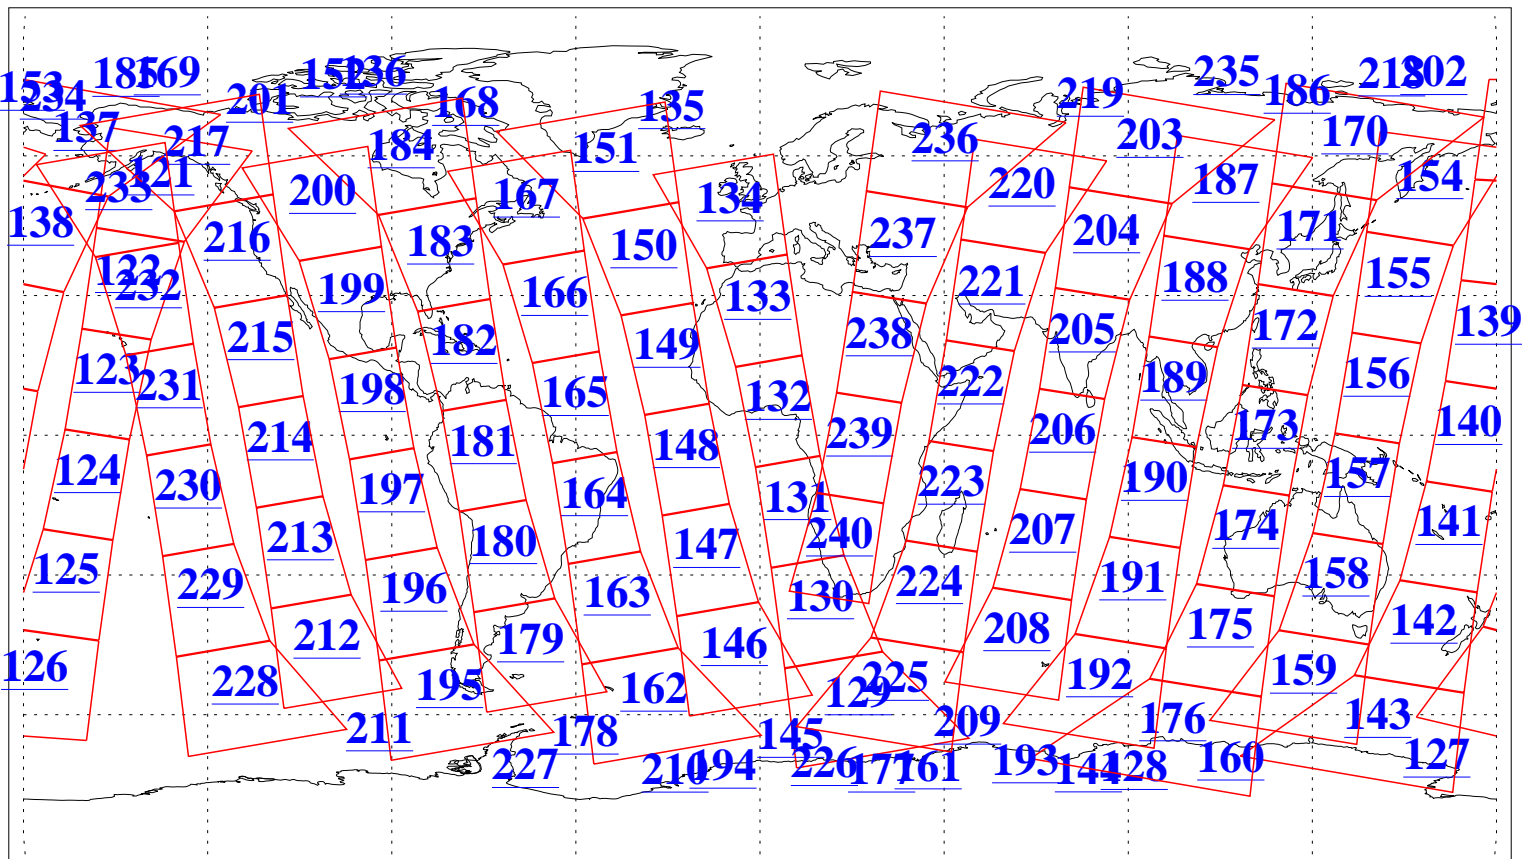

L1B Availability
AMSU Granules: 240
HSB Granules: 0
AIRS Granules: 221

1 Jan 2013
DoY 1
Aqua Day 3895
Granules: 1 to 120

Granules: 121 to 240

Legend: AMSU Available, HSB Available, AIRS Available

L1B Availability
AMSU Granules: 240
HSB Granules: 0
AIRS Granules: 221

1 Jan 2013
DoY 1
Aqua Day 3895
Ascending Granules

Descending Granules

Legend: AMSU Available, HSB Available, AIRS Available

L1B Availability
 AMSU Granules: 240
 HSB Granules: 0
 AIRS Granules: 221

1 Jan 2013
 DoY 1
 Aqua Day 3895

Northern Hemisphere Granules

Southern Hemisphere Granules

Legend: AMSU Available, HSB Available, AIRS Available