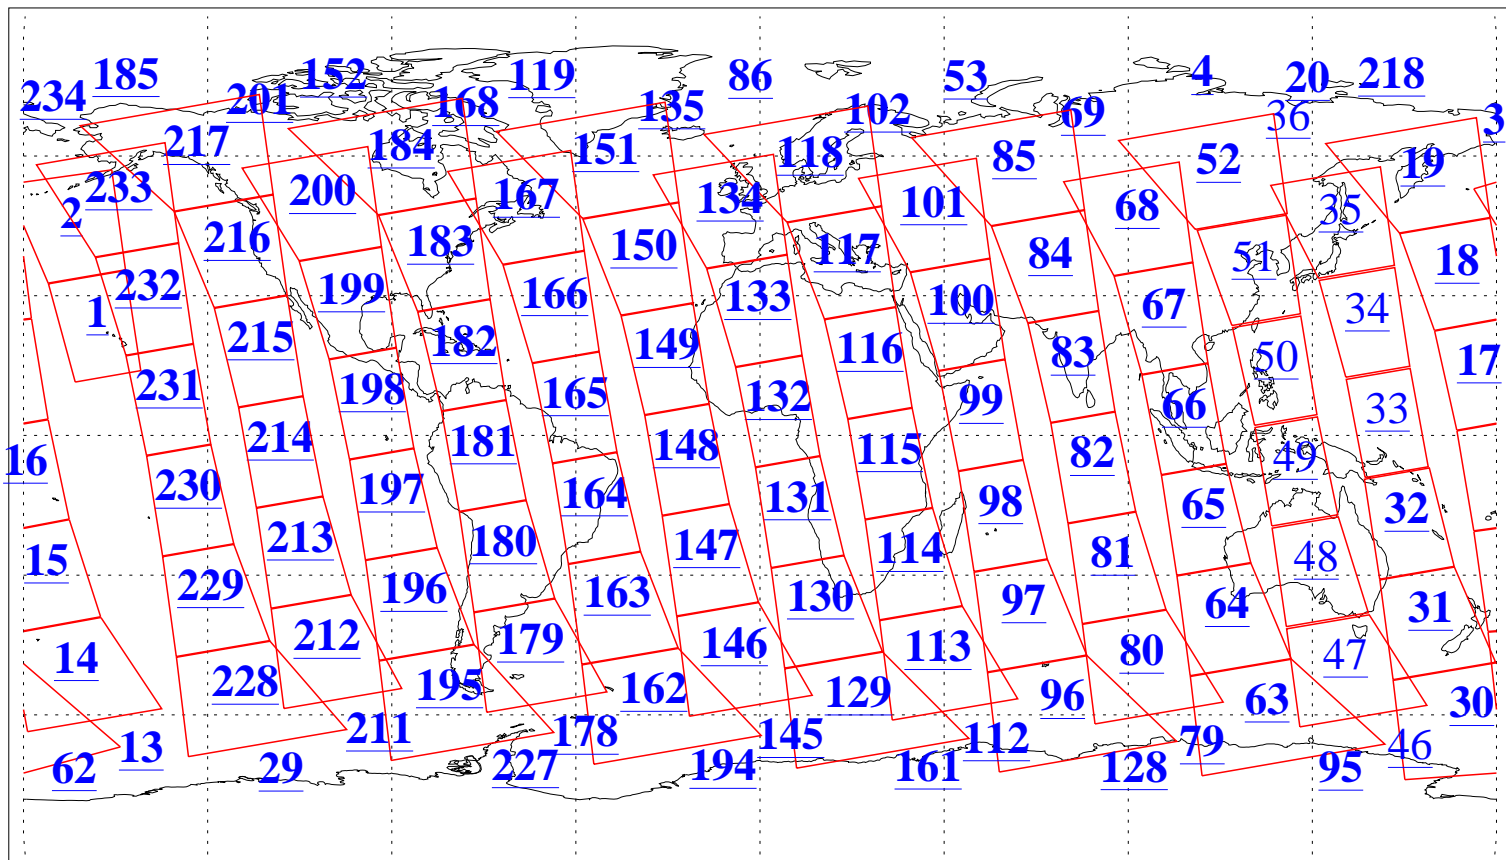

L1B Availability
AMSU Granules: 240
HSB Granules: 0
AIRS Granules: 221

1 Jan 2013
DoY 1
Aqua Day 3895
Granules: 1 to 120

Granules: 121 to 240

Legend: AMSU Available, HSB Available, AIRS Available

L1B Availability
AMSU Granules: 240
HSB Granules: 0
AIRS Granules: 221

1 Jan 2013
DoY 1
Aqua Day 3895
Ascending Granules

Descending Granules

Legend: AMSU Available, HSB Available, AIRS Available

L1B Availability
 AMSU Granules: 240
 HSB Granules: 0
 AIRS Granules: 221

1 Jan 2013
 DoY 1
 Aqua Day 3895

Northern Hemisphere Granules

Southern Hemisphere Granules

Legend: AMSU Available, HSB Available, AIRS Available