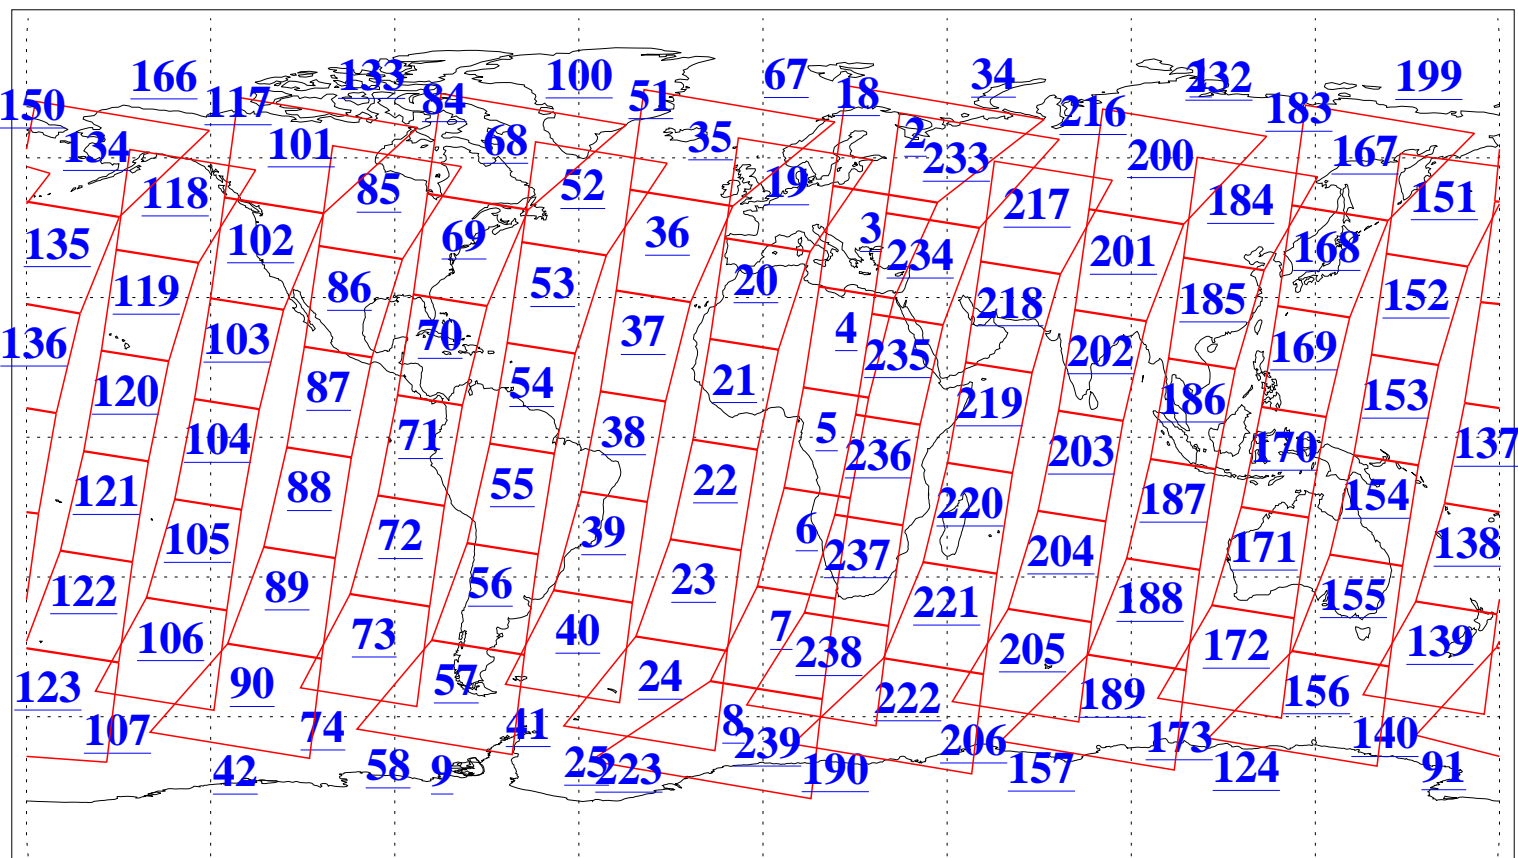

L1B Availability
AMSU Granules: 240
HSB Granules: 0
AIRS Granules: 240

25 Nov 2012
DoY 330
Aqua Day 3858
Granules: 1 to 120

Granules: 121 to 240

Legend: AMSU Available, HSB Available, AIRS Available

L1B Availability
AMSU Granules: 240
HSB Granules: 0
AIRS Granules: 240

25 Nov 2012
DoY 330
Aqua Day 3858

Ascending Granules

Descending Granules

Legend: AMSU Available, HSB Available, AIRS Available

L1B Availability
 AMSU Granules: 240
 HSB Granules: 0
 AIRS Granules: 240

25 Nov 2012
 DoY 330
 Aqua Day 3858

Northern Hemisphere Granules

Southern Hemisphere Granules

Legend: AMSU Available, HSB Available, AIRS Available