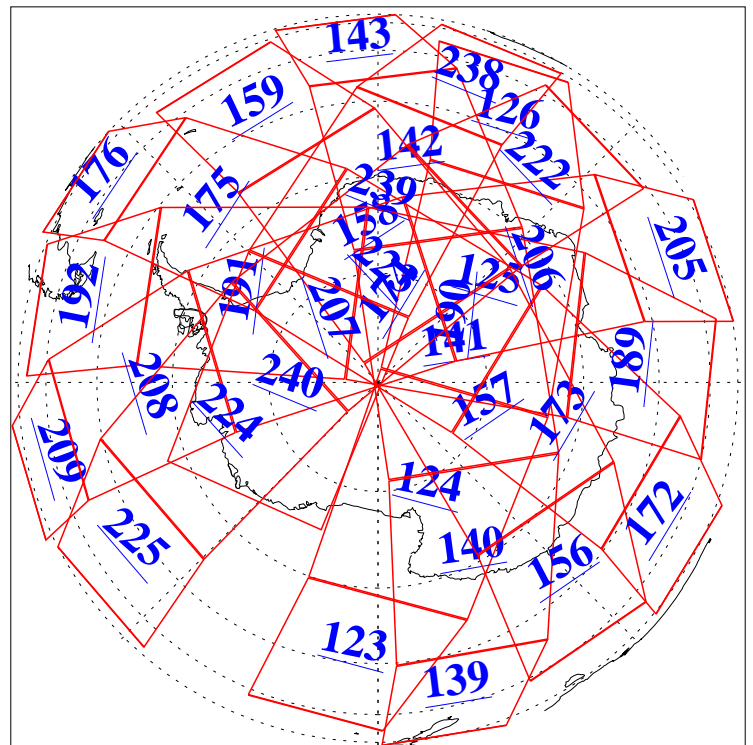

L1B Availability
AMSU Granules: 240
HSB Granules: 0
AIRS Granules: 240

25 Nov 2012
DoY 330
Aqua Day 3858
Granules: 1 to 120

Granules: 121 to 240

Legend: AMSU Available, HSB Available, AIRS Available

L1B Availability
AMSU Granules: 240
HSB Granules: 0
AIRS Granules: 240

25 Nov 2012
DoY 330
Aqua Day 3858

Ascending Granules

Descending Granules

Legend: AMSU Available, HSB Available, AIRS Available

L1B Availability
 AMSU Granules: 240
 HSB Granules: 0
 AIRS Granules: 240

25 Nov 2012
 DoY 330
 Aqua Day 3858

Northern Hemisphere Granules

Southern Hemisphere Granules

Legend: AMSU Available, HSB Available, AIRS Available