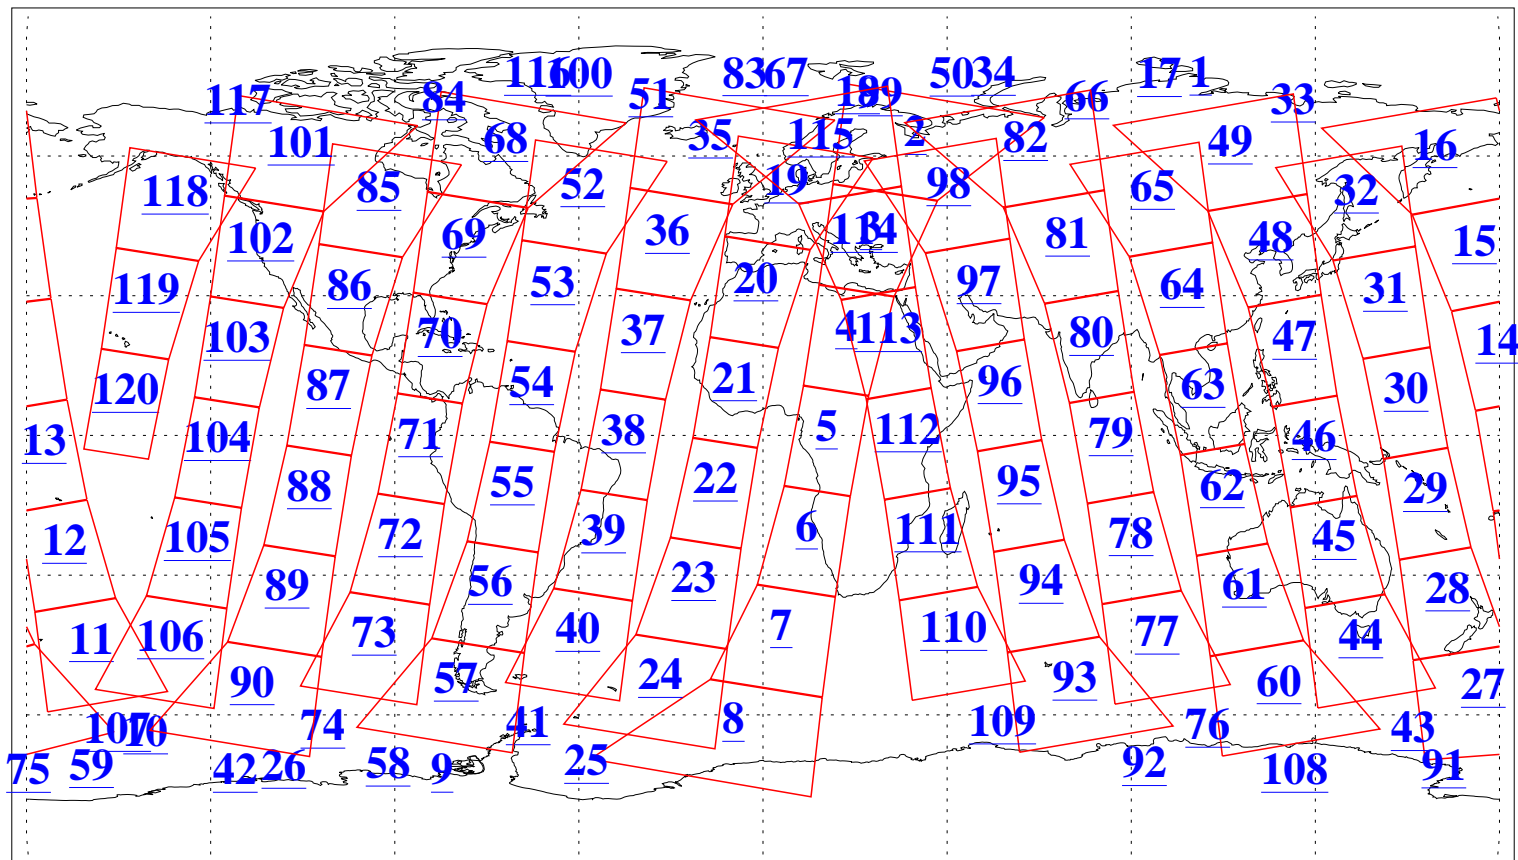

L1B Availability
AMSU Granules: 240
HSB Granules: 0
AIRS Granules: 240

25 Nov 2012
DoY 330
Aqua Day 3858
Granules: 1 to 120

Granules: 121 to 240

Legend: AMSU Available, HSB Available, AIRS Available

L1B Availability
AMSU Granules: 240
HSB Granules: 0
AIRS Granules: 240

25 Nov 2012
DoY 330
Aqua Day 3858

Ascending Granules

Descending Granules

Legend: AMSU Available, HSB Available, AIRS Available

L1B Availability
 AMSU Granules: 240
 HSB Granules: 0
 AIRS Granules: 240

25 Nov 2012
 DoY 330
 Aqua Day 3858

Northern Hemisphere Granules

Southern Hemisphere Granules

Legend: AMSU Available, HSB Available, AIRS Available