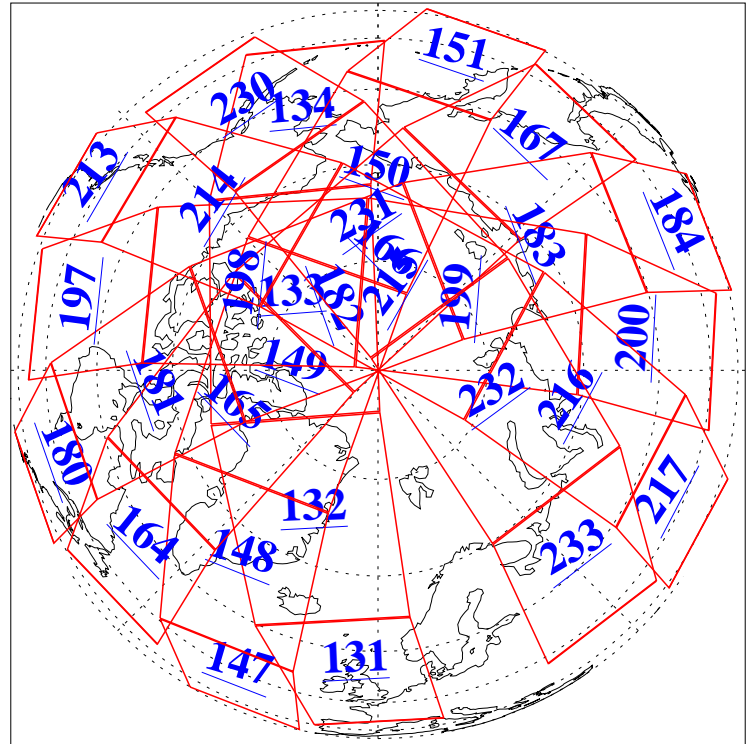

25 Nov 2012
DoY 330
Aqua Day 3858

Ascending Granules

Descending Granules

Legend: AMSU Available, HSB Available, AIRS Available

L1B Availability
 AMSU Granules: 240
 HSB Granules: 0
 AIRS Granules: 240

25 Nov 2012
 DoY 330
 Aqua Day 3858

Northern Hemisphere Granules

Southern Hemisphere Granules

Legend: AMSU Available, HSB Available, AIRS Available