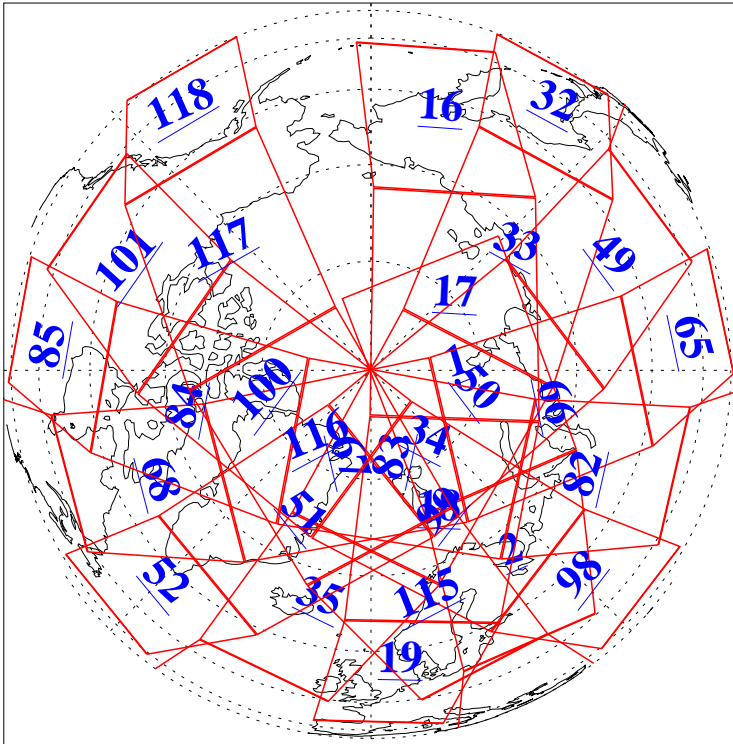

L1B Availability
AMSU Granules: 240
HSB Granules: 0
AIRS Granules: 240

25 Nov 2012
DoY 330
Aqua Day 3858
Granules: 1 to 120

Granules: 121 to 240

Legend: AMSU Available, HSB Available, AIRS Available

L1B Availability
AMSU Granules: 240
HSB Granules: 0
AIRS Granules: 240

25 Nov 2012
DoY 330
Aqua Day 3858

Ascending Granules

Descending Granules

Legend: AMSU Available, HSB Available, AIRS Available

L1B Availability
 AMSU Granules: 240
 HSB Granules: 0
 AIRS Granules: 240

25 Nov 2012
 DoY 330
 Aqua Day 3858

Northern Hemisphere Granules

Southern Hemisphere Granules

Legend: AMSU Available, HSB Available, AIRS Available