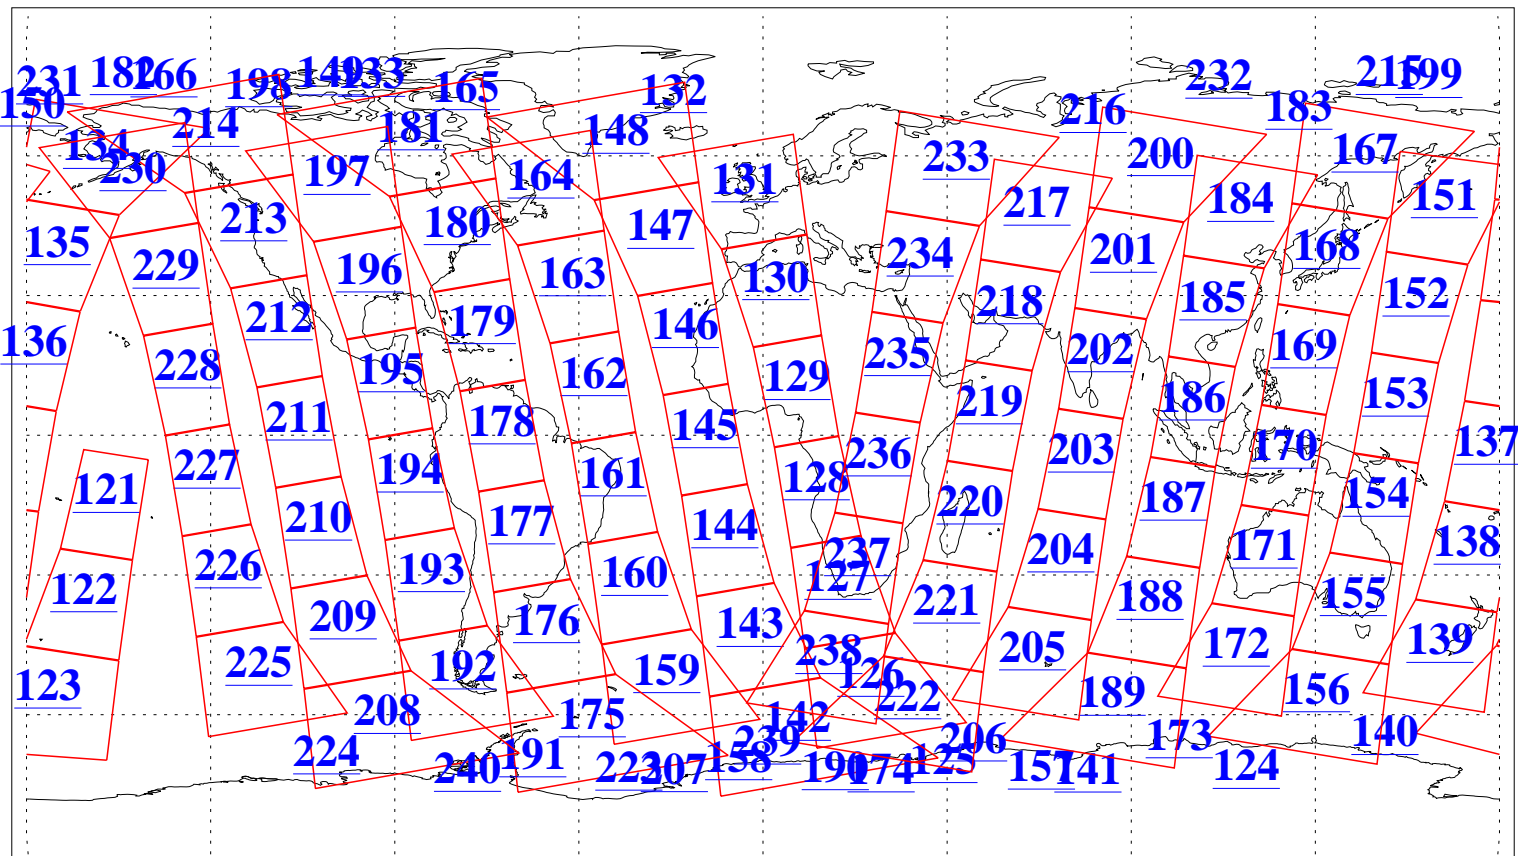

L1B Availability
AMSU Granules: 240
HSB Granules: 0
AIRS Granules: 240

25 Nov 2012
DoY 330
Aqua Day 3858
Granules: 1 to 120

Granules: 121 to 240

Legend: AMSU Available, HSB Available, AIRS Available

L1B Availability
AMSU Granules: 240
HSB Granules: 0
AIRS Granules: 240

25 Nov 2012
DoY 330
Aqua Day 3858

Ascending Granules

Descending Granules

Legend: AMSU Available, HSB Available, AIRS Available

L1B Availability
 AMSU Granules: 240
 HSB Granules: 0
 AIRS Granules: 240

25 Nov 2012
 DoY 330
 Aqua Day 3858

Northern Hemisphere Granules

Southern Hemisphere Granules

Legend: AMSU Available, HSB Available, AIRS Available