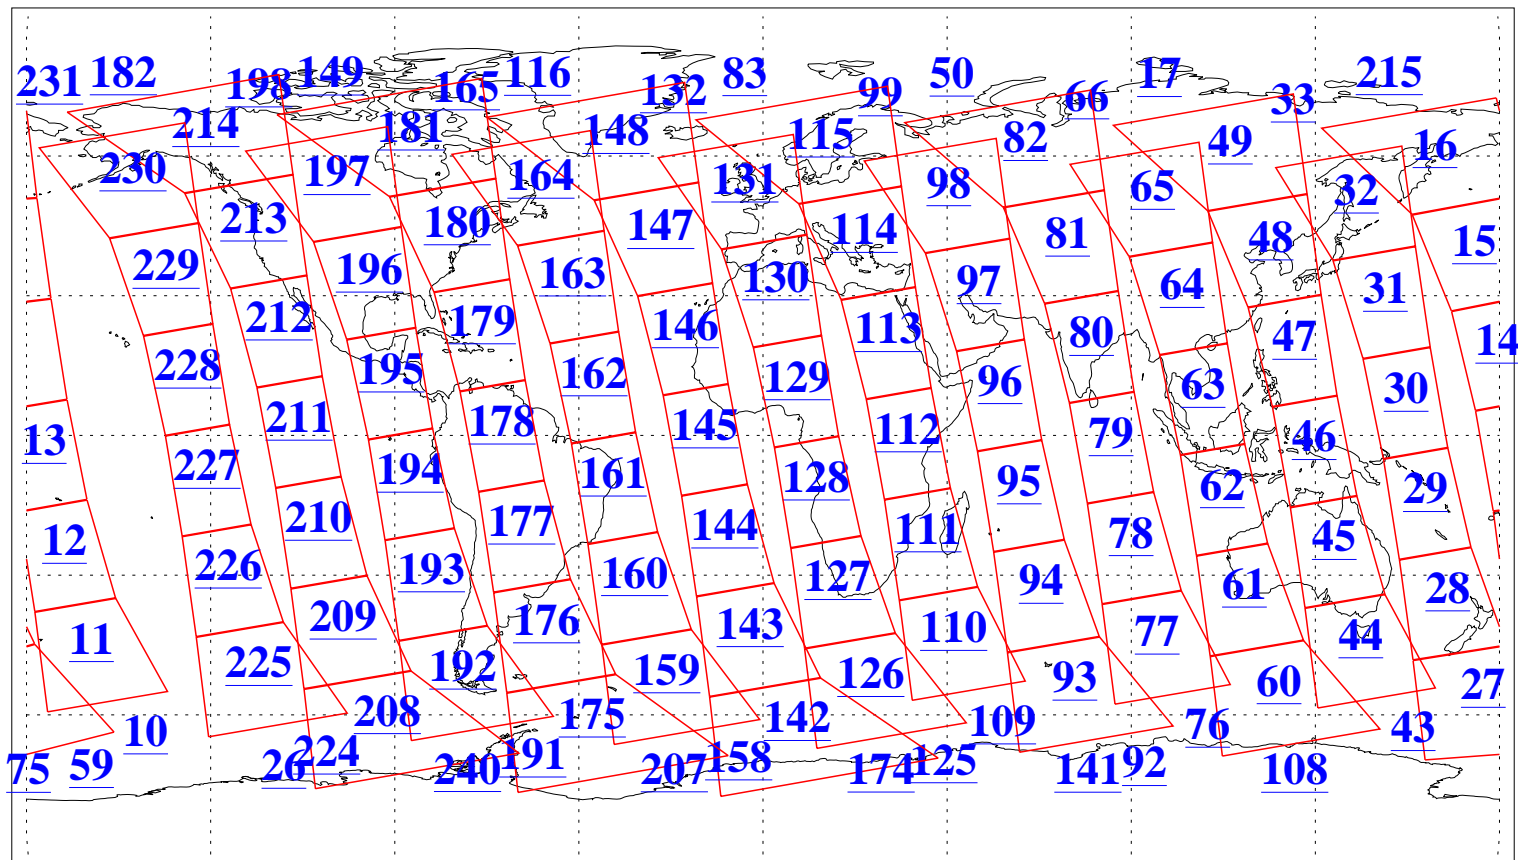

L1B Availability
AMSU Granules: 240
HSB Granules: 0
AIRS Granules: 240

25 Nov 2012
DoY 330
Aqua Day 3858
Granules: 1 to 120

Granules: 121 to 240

Legend: AMSU Available, HSB Available, AIRS Available

L1B Availability
AMSU Granules: 240
HSB Granules: 0
AIRS Granules: 240

25 Nov 2012
DoY 330
Aqua Day 3858

Ascending Granules

Descending Granules

Legend: AMSU Available, HSB Available, AIRS Available

L1B Availability
 AMSU Granules: 240
 HSB Granules: 0
 AIRS Granules: 240

25 Nov 2012
 DoY 330
 Aqua Day 3858

Northern Hemisphere Granules

Southern Hemisphere Granules

Legend: AMSU Available, HSB Available, AIRS Available