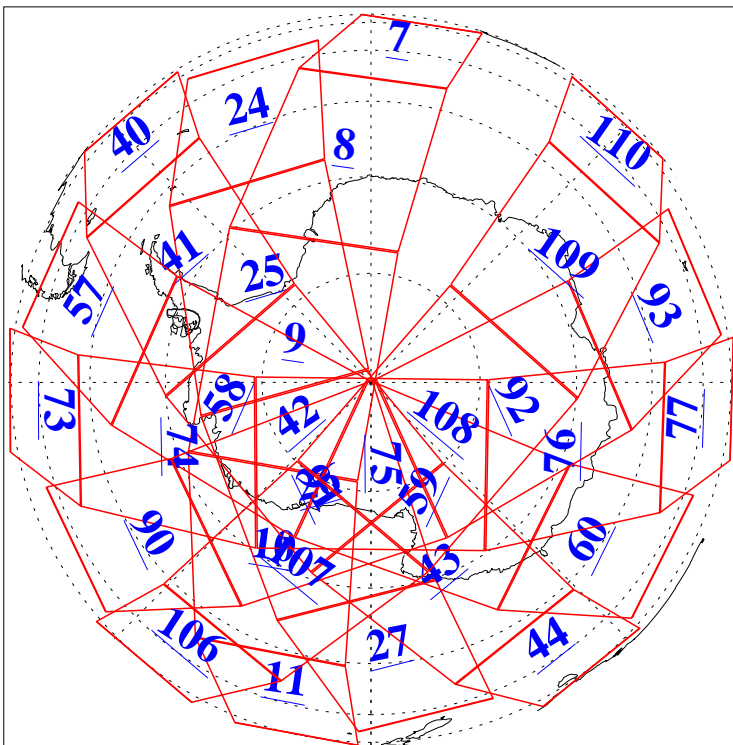

L1B Availability
AMSU Granules: 240
HSB Granules: 0
AIRS Granules: 240

25 Nov 2012
DoY 330
Aqua Day 3858
Granules: 1 to 120

Granules: 121 to 240

Legend: AMSU Available, HSB Available, AIRS Available

L1B Availability
AMSU Granules: 240
HSB Granules: 0
AIRS Granules: 240

25 Nov 2012
DoY 330
Aqua Day 3858

Ascending Granules

Descending Granules

Legend: AMSU Available, HSB Available, AIRS Available

L1B Availability
 AMSU Granules: 240
 HSB Granules: 0
 AIRS Granules: 240

25 Nov 2012
 DoY 330
 Aqua Day 3858

Northern Hemisphere Granules

Southern Hemisphere Granules

Legend: AMSU Available, HSB Available, AIRS Available