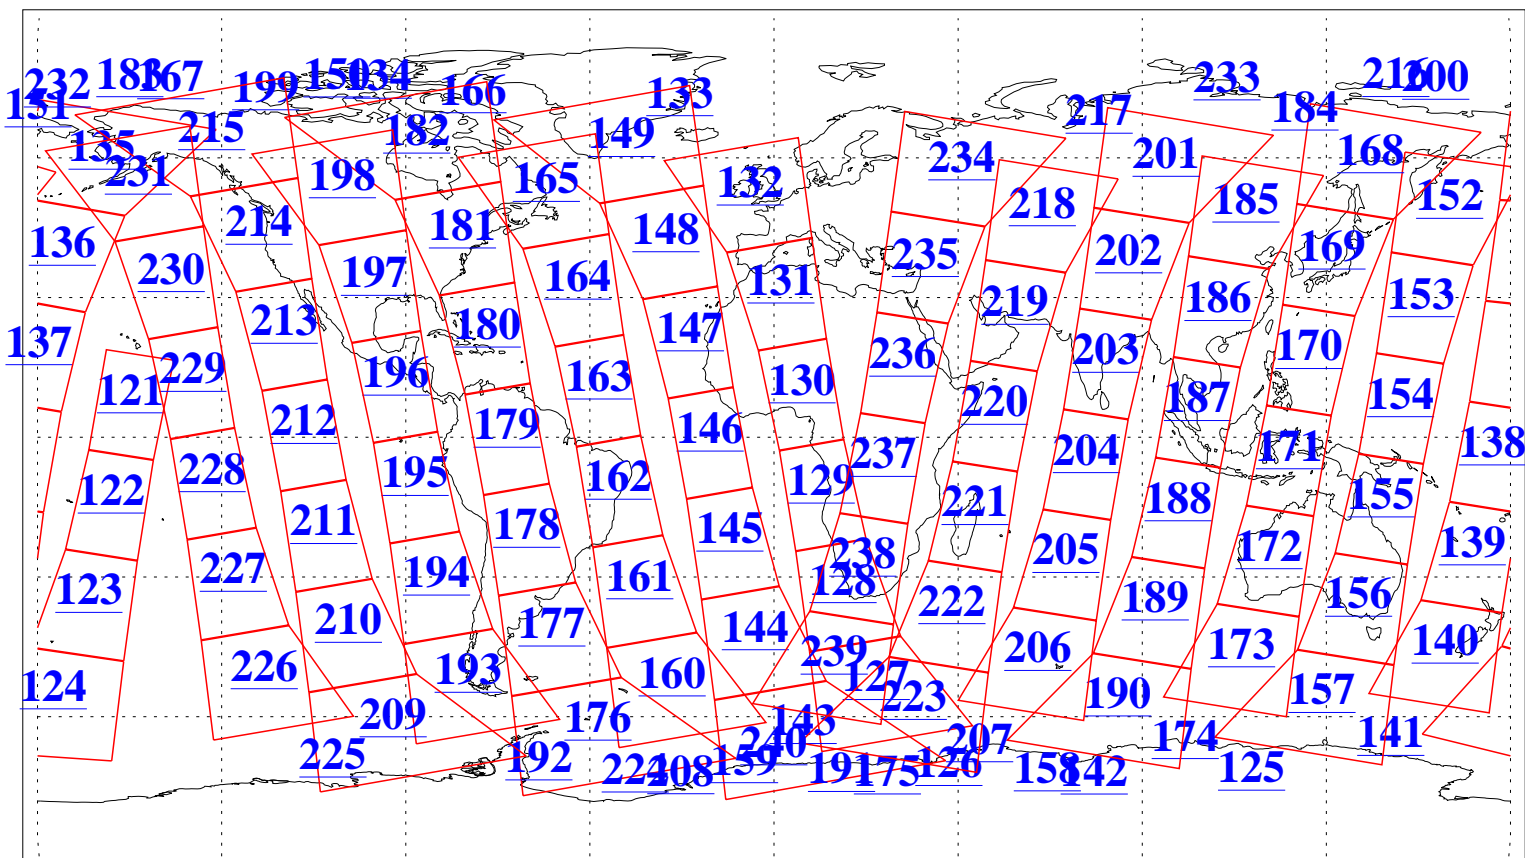

L1B Availability
AMSU Granules: 240
HSB Granules: 0
AIRS Granules: 240

16 Nov 2012
DoY 321
Aqua Day 3849
Granules: 1 to 120

Granules: 121 to 240

Legend: AMSU Available, HSB Available, AIRS Available

L1B Availability
AMSU Granules: 240
HSB Granules: 0
AIRS Granules: 240

16 Nov 2012
DoY 321
Aqua Day 3849

Ascending Granules

Descending Granules

Legend: AMSU Available, HSB Available, AIRS Available

L1B Availability
 AMSU Granules: 240
 HSB Granules: 0
 AIRS Granules: 240

16 Nov 2012
 DoY 321
 Aqua Day 3849

Northern Hemisphere Granules

Southern Hemisphere Granules

Legend: AMSU Available, HSB Available, AIRS Available