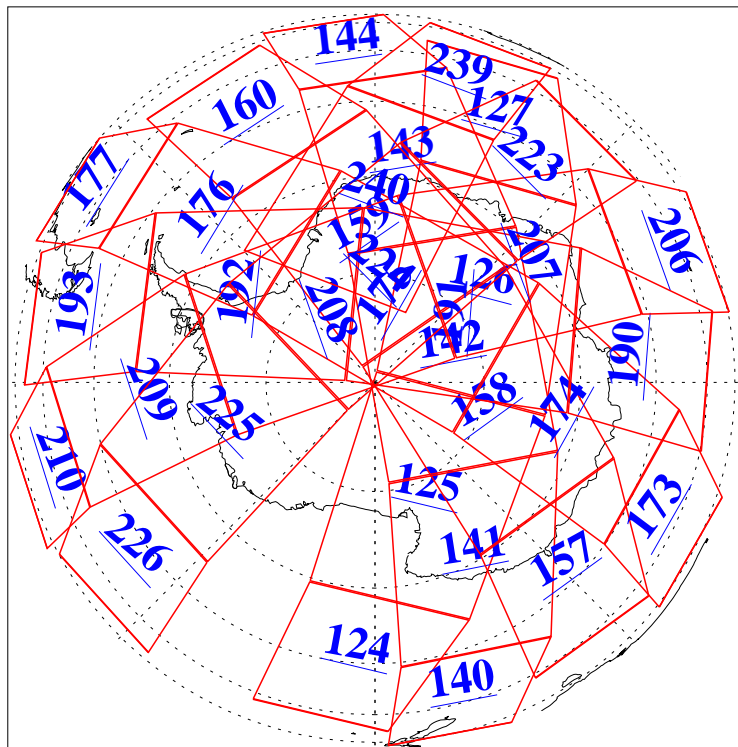

L1B Availability
AMSU Granules: 240
HSB Granules: 0
AIRS Granules: 240

16 Nov 2012
DoY 321
Aqua Day 3849
Granules: 1 to 120

Granules: 121 to 240

Legend: AMSU Available, HSB Available, AIRS Available

L1B Availability
AMSU Granules: 240
HSB Granules: 0
AIRS Granules: 240

16 Nov 2012
DoY 321
Aqua Day 3849

Ascending Granules

Descending Granules

Legend: AMSU Available, HSB Available, AIRS Available

L1B Availability
 AMSU Granules: 240
 HSB Granules: 0
 AIRS Granules: 240

16 Nov 2012
 DoY 321
 Aqua Day 3849

Northern Hemisphere Granules

Southern Hemisphere Granules

Legend: AMSU Available, HSB Available, AIRS Available