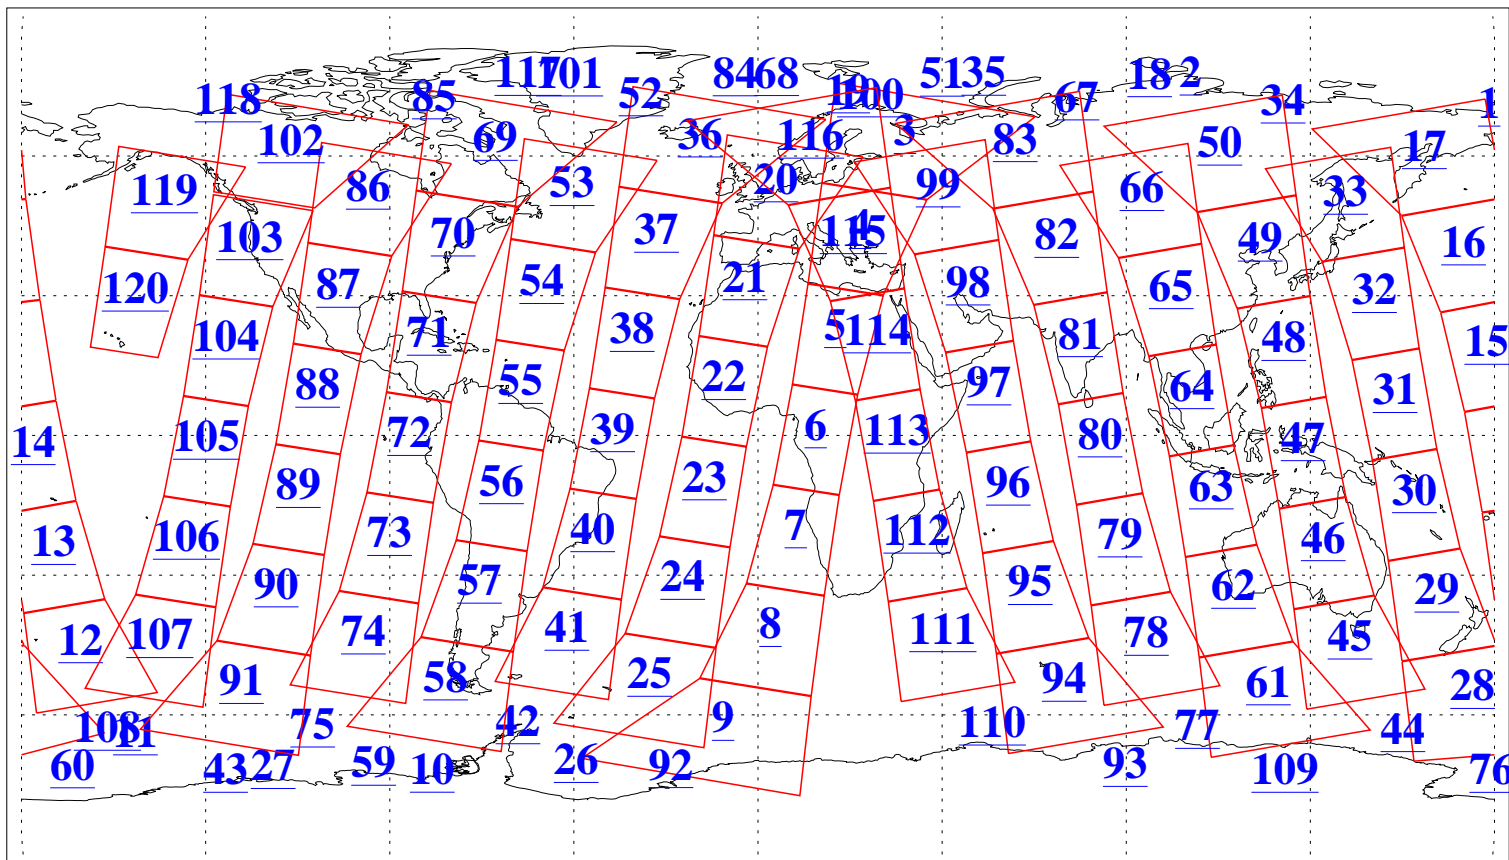

L1B Availability
AMSU Granules: 240
HSB Granules: 0
AIRS Granules: 240

16 Nov 2012
DoY 321
Aqua Day 3849
Granules: 1 to 120

Granules: 121 to 240

Legend: AMSU Available, HSB Available, AIRS Available

L1B Availability
AMSU Granules: 240
HSB Granules: 0
AIRS Granules: 240

16 Nov 2012
DoY 321
Aqua Day 3849

Ascending Granules

Descending Granules

Legend: AMSU Available, HSB Available, AIRS Available

L1B Availability
 AMSU Granules: 240
 HSB Granules: 0
 AIRS Granules: 240

16 Nov 2012
 DoY 321
 Aqua Day 3849

Northern Hemisphere Granules

Southern Hemisphere Granules

Legend: AMSU Available, HSB Available, AIRS Available