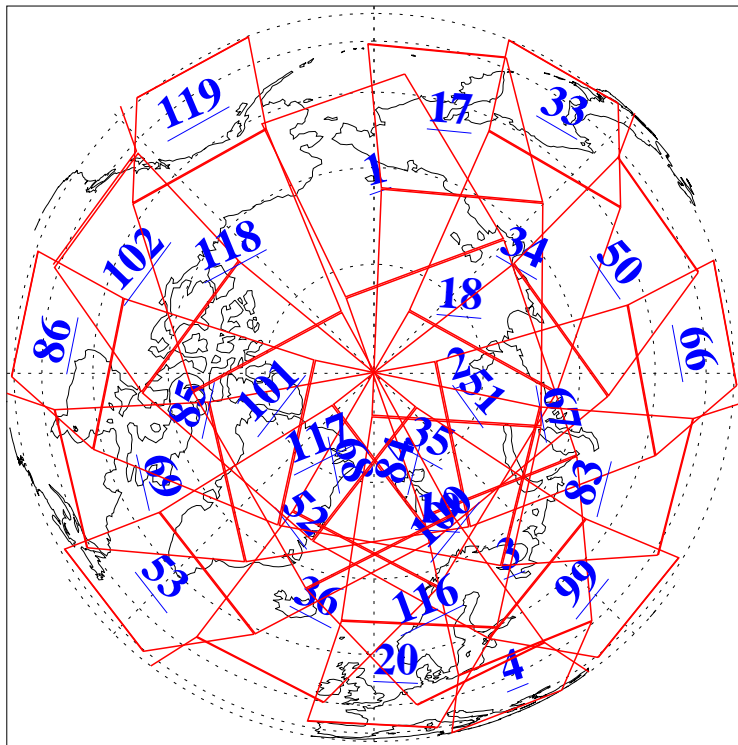

L1B Availability
AMSU Granules: 240
HSB Granules: 0
AIRS Granules: 240

16 Nov 2012
DoY 321
Aqua Day 3849
Granules: 1 to 120

Granules: 121 to 240

Legend: AMSU Available, HSB Available, AIRS Available

L1B Availability
AMSU Granules: 240
HSB Granules: 0
AIRS Granules: 240

16 Nov 2012
DoY 321
Aqua Day 3849

Ascending Granules

Descending Granules

Legend: AMSU Available, HSB Available, AIRS Available

L1B Availability
 AMSU Granules: 240
 HSB Granules: 0
 AIRS Granules: 240

16 Nov 2012
 DoY 321
 Aqua Day 3849

Northern Hemisphere Granules

Southern Hemisphere Granules

Legend: AMSU Available, HSB Available, AIRS Available