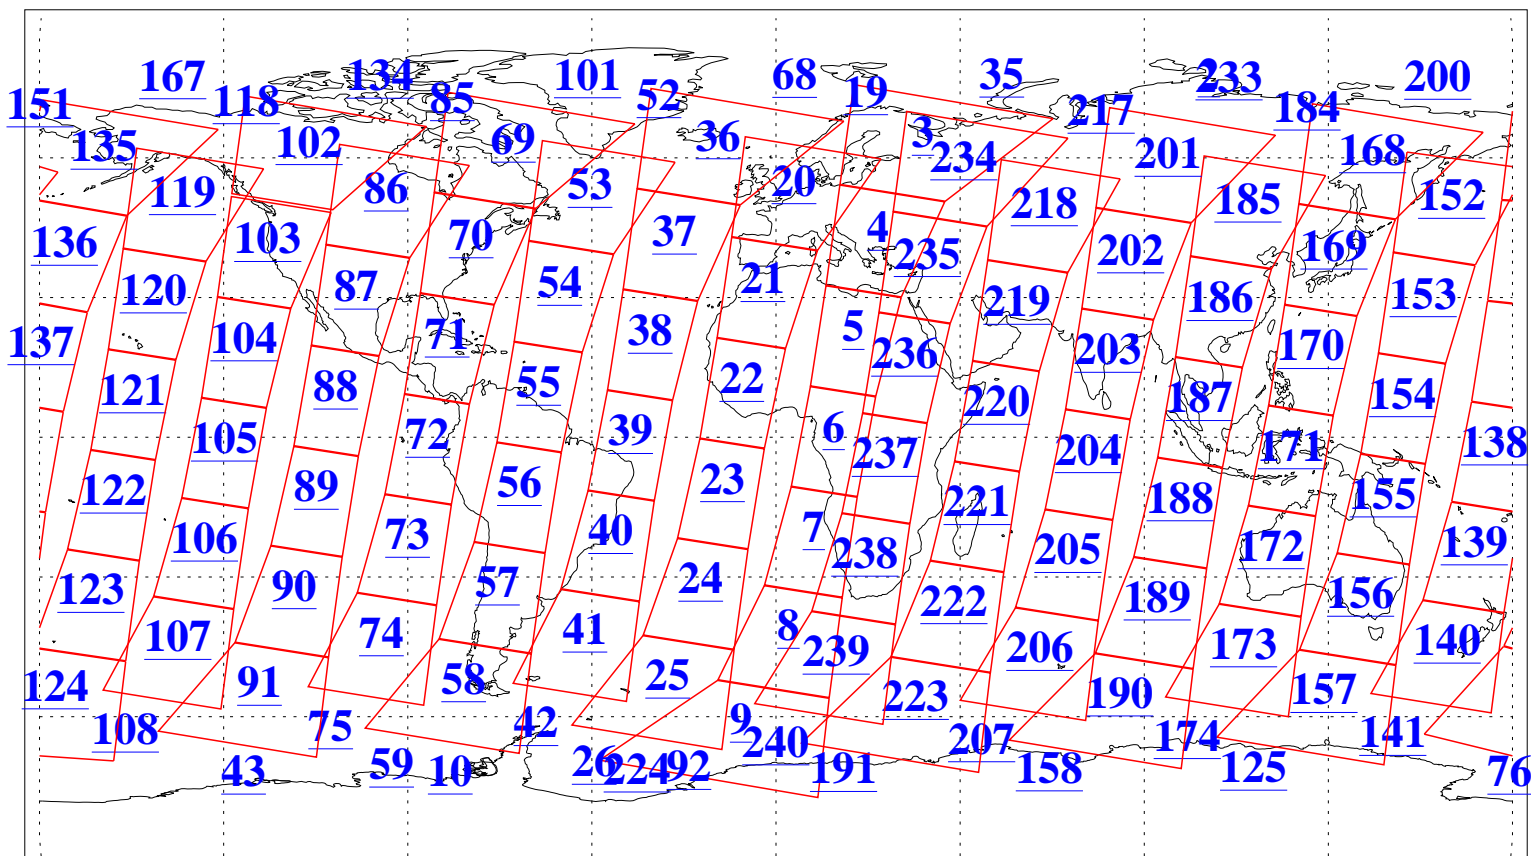

L1B Availability
AMSU Granules: 240
HSB Granules: 0
AIRS Granules: 240

16 Nov 2012
DoY 321
Aqua Day 3849
Granules: 1 to 120

Granules: 121 to 240

Legend: AMSU Available, HSB Available, AIRS Available

L1B Availability
AMSU Granules: 240
HSB Granules: 0
AIRS Granules: 240

16 Nov 2012
DoY 321
Aqua Day 3849

Ascending Granules

Descending Granules

Legend: AMSU Available, HSB Available, AIRS Available

L1B Availability
 AMSU Granules: 240
 HSB Granules: 0
 AIRS Granules: 240

16 Nov 2012
 DoY 321
 Aqua Day 3849

Northern Hemisphere Granules

Southern Hemisphere Granules

Legend: AMSU Available, HSB Available, AIRS Available