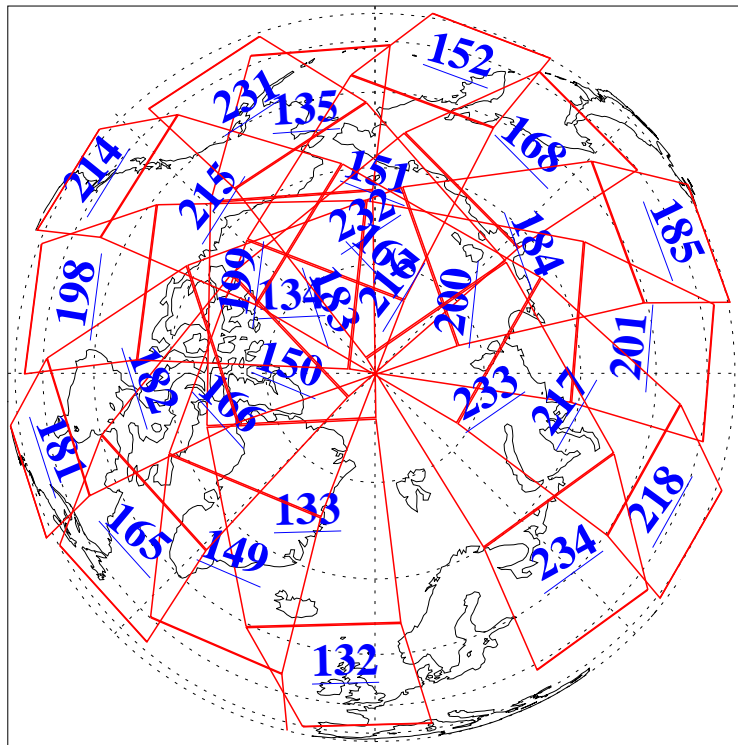

16 Nov 2012
DoY 321
Aqua Day 3849

Ascending Granules

Descending Granules

Legend: AMSU Available, HSB Available, AIRS Available

L1B Availability
 AMSU Granules: 240
 HSB Granules: 0
 AIRS Granules: 240

16 Nov 2012
 DoY 321
 Aqua Day 3849

Northern Hemisphere Granules

Southern Hemisphere Granules

Legend: AMSU Available, HSB Available, AIRS Available