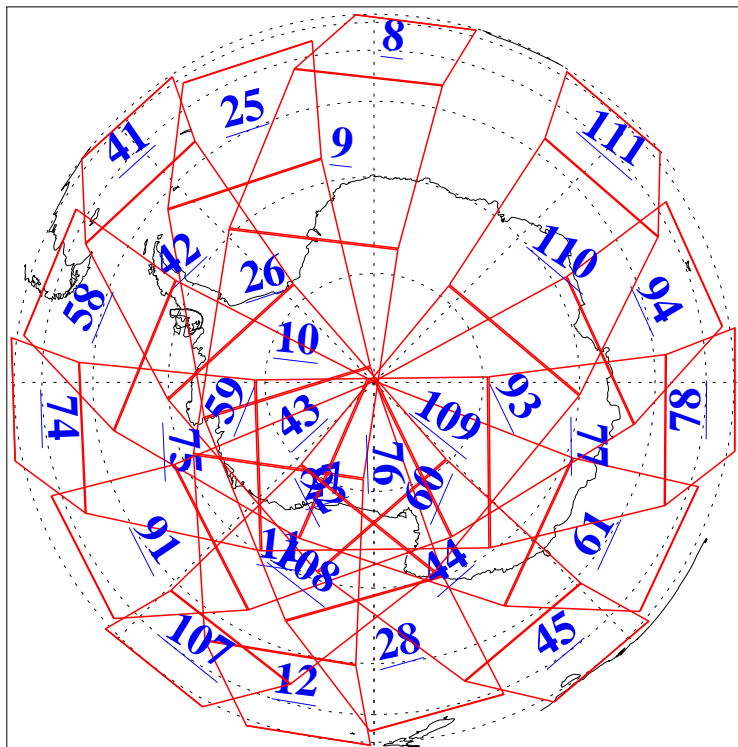

L1B Availability
AMSU Granules: 240
HSB Granules: 0
AIRS Granules: 240

16 Nov 2012
DoY 321
Aqua Day 3849
Granules: 1 to 120

Granules: 121 to 240

Legend: AMSU Available, HSB Available, AIRS Available

L1B Availability
AMSU Granules: 240
HSB Granules: 0
AIRS Granules: 240

16 Nov 2012
DoY 321
Aqua Day 3849

Ascending Granules

Descending Granules

Legend: AMSU Available, HSB Available, AIRS Available

L1B Availability
 AMSU Granules: 240
 HSB Granules: 0
 AIRS Granules: 240

16 Nov 2012
 DoY 321
 Aqua Day 3849

Northern Hemisphere Granules

Southern Hemisphere Granules

Legend: AMSU Available, HSB Available, AIRS Available