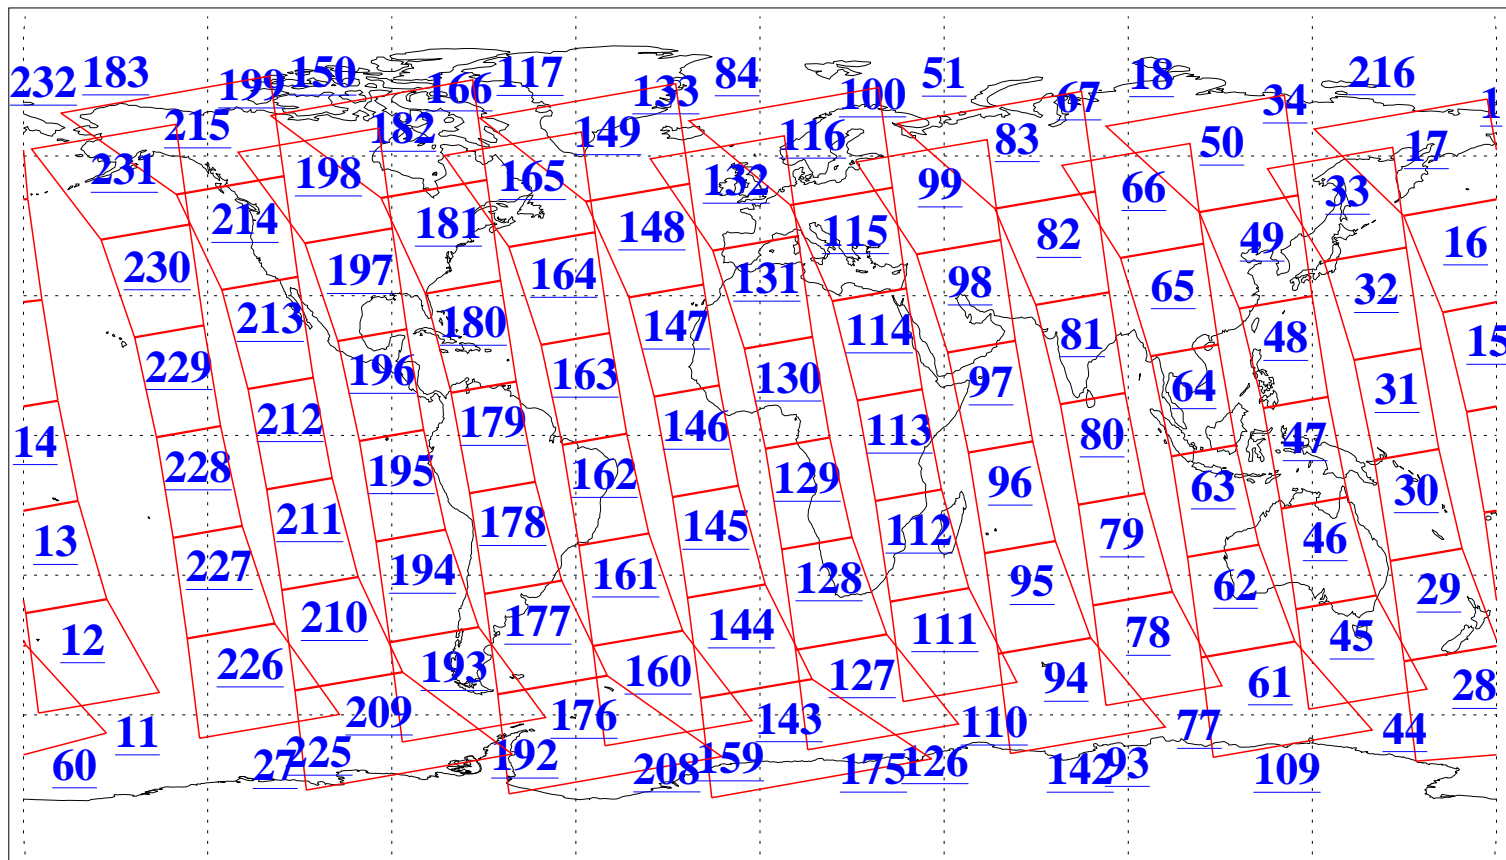

L1B Availability
AMSU Granules: 240
HSB Granules: 0
AIRS Granules: 240

16 Nov 2012
DoY 321
Aqua Day 3849
Granules: 1 to 120

Granules: 121 to 240

Legend: AMSU Available, HSB Available, AIRS Available

L1B Availability
AMSU Granules: 240
HSB Granules: 0
AIRS Granules: 240

16 Nov 2012
DoY 321
Aqua Day 3849

Ascending Granules

Descending Granules

Legend: AMSU Available, HSB Available, AIRS Available

L1B Availability
 AMSU Granules: 240
 HSB Granules: 0
 AIRS Granules: 240

16 Nov 2012
 DoY 321
 Aqua Day 3849

Northern Hemisphere Granules

Southern Hemisphere Granules

Legend: AMSU Available, HSB Available, AIRS Available