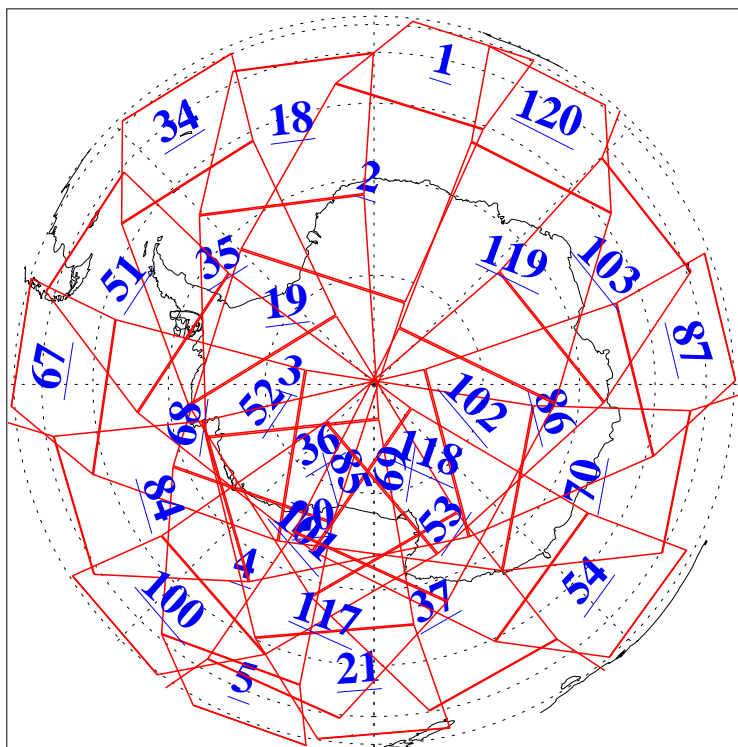

L1B Availability
AMSU Granules: 240
HSB Granules: 0
AIRS Granules: 240

15 Nov 2012
DoY 320
Aqua Day 3848
Granules: 1 to 120

Granules: 121 to 240

Legend: AMSU Available, HSB Available, AIRS Available

L1B Availability
AMSU Granules: 240
HSB Granules: 0
AIRS Granules: 240

15 Nov 2012
DoY 320
Aqua Day 3848
Ascending Granules

Descending Granules

Legend: AMSU Available, HSB Available, AIRS Available

L1B Availability
AMSU Granules: 240
HSB Granules: 0
AIRS Granules: 240

15 Nov 2012
DoY 320
Aqua Day 3848

Northern Hemisphere Granules

Southern Hemisphere Granules

Legend: AMSU Available, HSB Available, AIRS Available