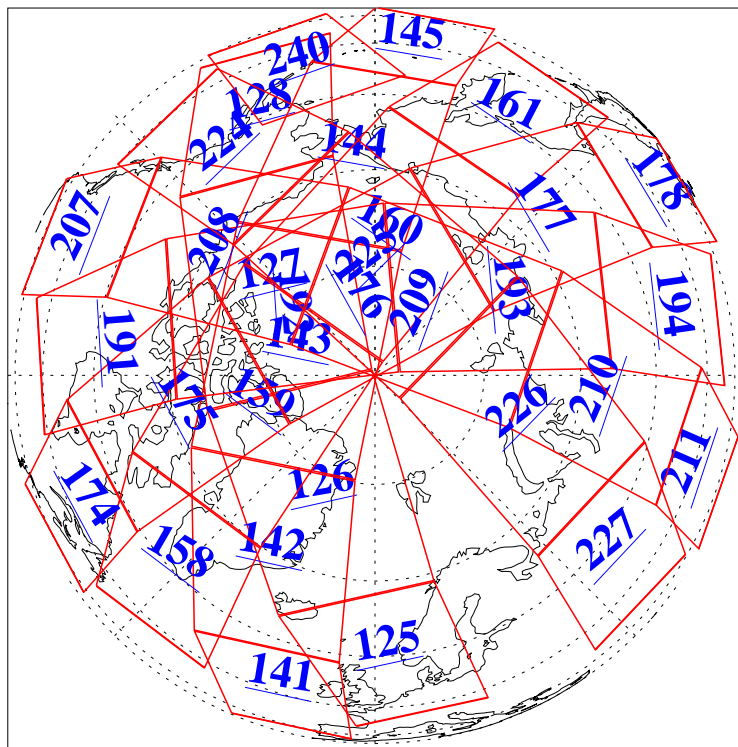

L1B Availability
AMSU Granules: 240
HSB Granules: 0
AIRS Granules: 240

15 Nov 2012
DoY 320
Aqua Day 3848
Granules: 1 to 120

Granules: 121 to 240

Legend: AMSU Available, HSB Available, AIRS Available

L1B Availability
AMSU Granules: 240
HSB Granules: 0
AIRS Granules: 240

15 Nov 2012
DoY 320
Aqua Day 3848
Ascending Granules

Descending Granules

Legend: AMSU Available, HSB Available, AIRS Available

L1B Availability
AMSU Granules: 240
HSB Granules: 0
AIRS Granules: 240

15 Nov 2012
DoY 320
Aqua Day 3848

Northern Hemisphere Granules

Southern Hemisphere Granules

Legend: AMSU Available, HSB Available, AIRS Available