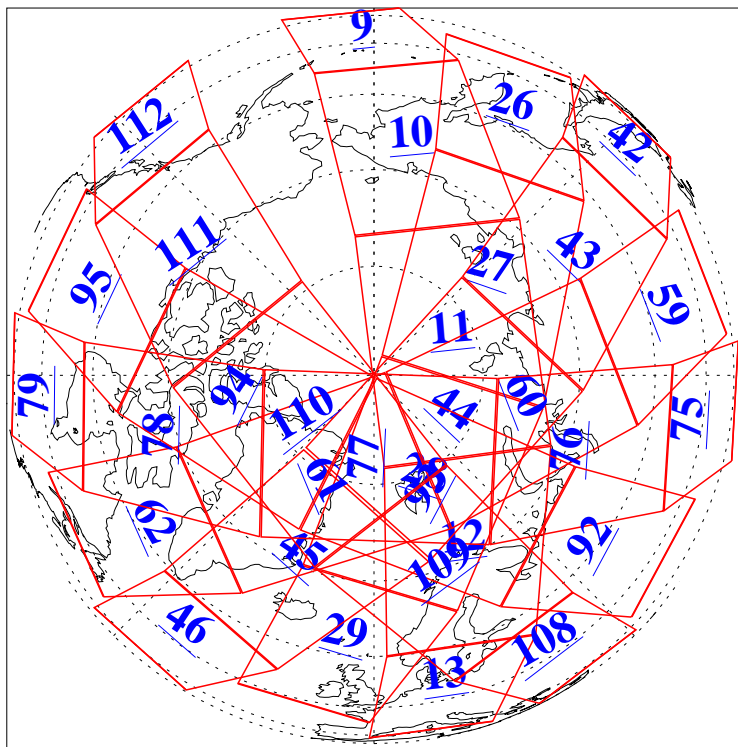

L1B Availability
AMSU Granules: 240
HSB Granules: 0
AIRS Granules: 240

15 Nov 2012
DoY 320
Aqua Day 3848
Granules: 1 to 120

Granules: 121 to 240

Legend: AMSU Available, HSB Available, AIRS Available

L1B Availability
AMSU Granules: 240
HSB Granules: 0
AIRS Granules: 240

15 Nov 2012
DoY 320
Aqua Day 3848
Ascending Granules

Descending Granules

Legend: AMSU Available, HSB Available, AIRS Available

L1B Availability
AMSU Granules: 240
HSB Granules: 0
AIRS Granules: 240

15 Nov 2012
DoY 320
Aqua Day 3848

Northern Hemisphere Granules

Southern Hemisphere Granules

Legend: AMSU Available, HSB Available, AIRS Available