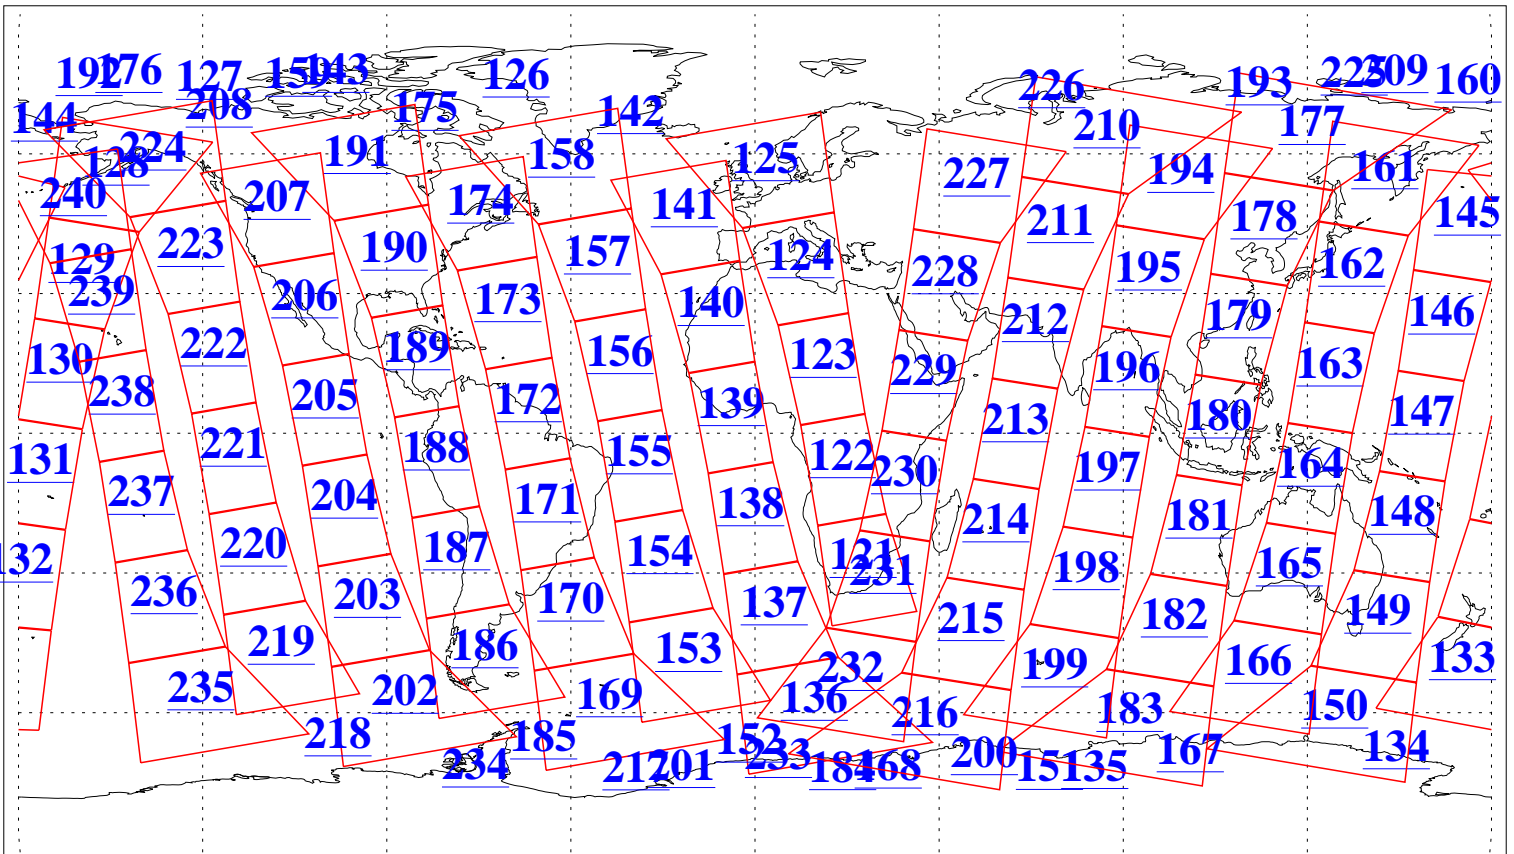

L1B Availability
AMSU Granules: 240
HSB Granules: 0
AIRS Granules: 240

15 Nov 2012
DoY 320
Aqua Day 3848
Granules: 1 to 120

Granules: 121 to 240

Legend: AMSU Available, HSB Available, AIRS Available

L1B Availability
AMSU Granules: 240
HSB Granules: 0
AIRS Granules: 240

15 Nov 2012
DoY 320
Aqua Day 3848
Ascending Granules

Descending Granules

Legend: AMSU Available, HSB Available, AIRS Available

L1B Availability
AMSU Granules: 240
HSB Granules: 0
AIRS Granules: 240

15 Nov 2012
DoY 320
Aqua Day 3848