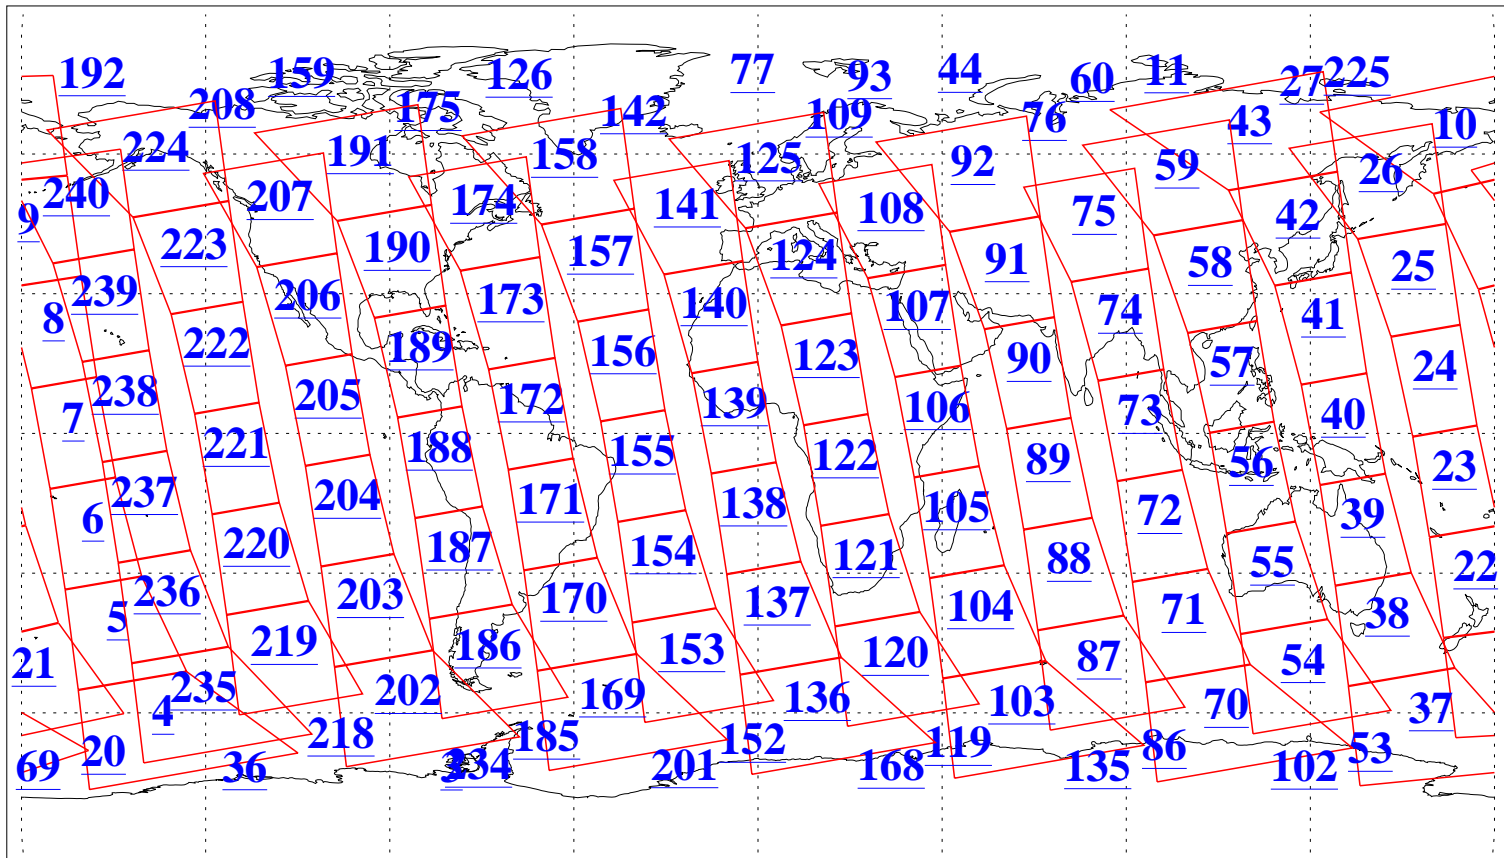

L1B Availability
AMSU Granules: 240
HSB Granules: 0
AIRS Granules: 240

15 Nov 2012
DoY 320
Aqua Day 3848
Granules: 1 to 120

Granules: 121 to 240

Legend: AMSU Available, HSB Available, AIRS Available

L1B Availability
AMSU Granules: 240
HSB Granules: 0
AIRS Granules: 240

15 Nov 2012
DoY 320
Aqua Day 3848
Ascending Granules

Descending Granules

Legend: AMSU Available, HSB Available, AIRS Available

L1B Availability
AMSU Granules: 240
HSB Granules: 0
AIRS Granules: 240

15 Nov 2012
DoY 320
Aqua Day 3848

Northern Hemisphere Granules

Southern Hemisphere Granules

Legend: AMSU Available, HSB Available, AIRS Available