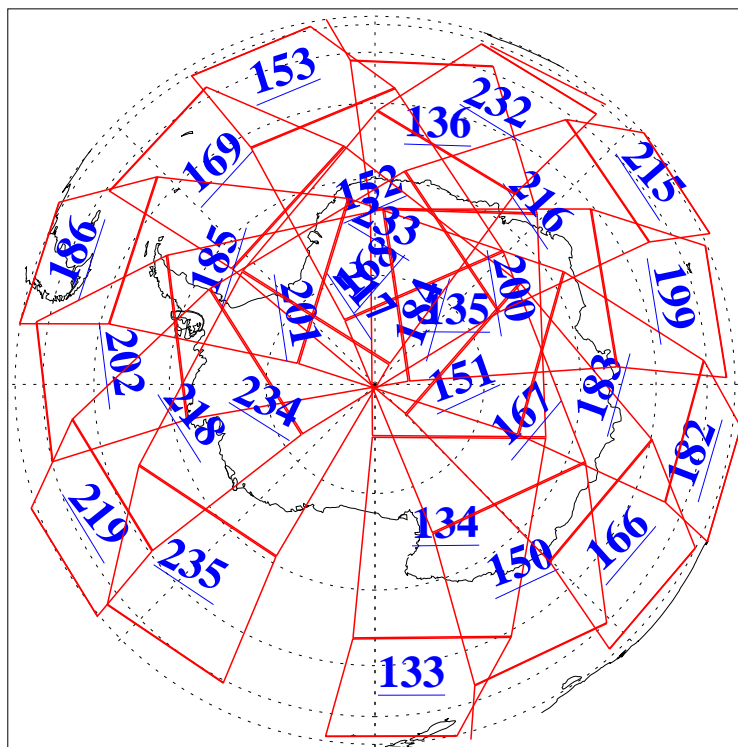

L1B Availability
AMSU Granules: 240
HSB Granules: 0
AIRS Granules: 240

15 Nov 2012
DoY 320
Aqua Day 3848
Granules: 1 to 120

Granules: 121 to 240

Legend: AMSU Available, HSB Available, AIRS Available

L1B Availability
AMSU Granules: 240
HSB Granules: 0
AIRS Granules: 240

15 Nov 2012
DoY 320
Aqua Day 3848
Ascending Granules

Descending Granules

Legend: AMSU Available, HSB Available, AIRS Available

L1B Availability
AMSU Granules: 240
HSB Granules: 0
AIRS Granules: 240

15 Nov 2012
DoY 320
Aqua Day 3848

Northern Hemisphere Granules

Southern Hemisphere Granules

Legend: AMSU Available, HSB Available, AIRS Available