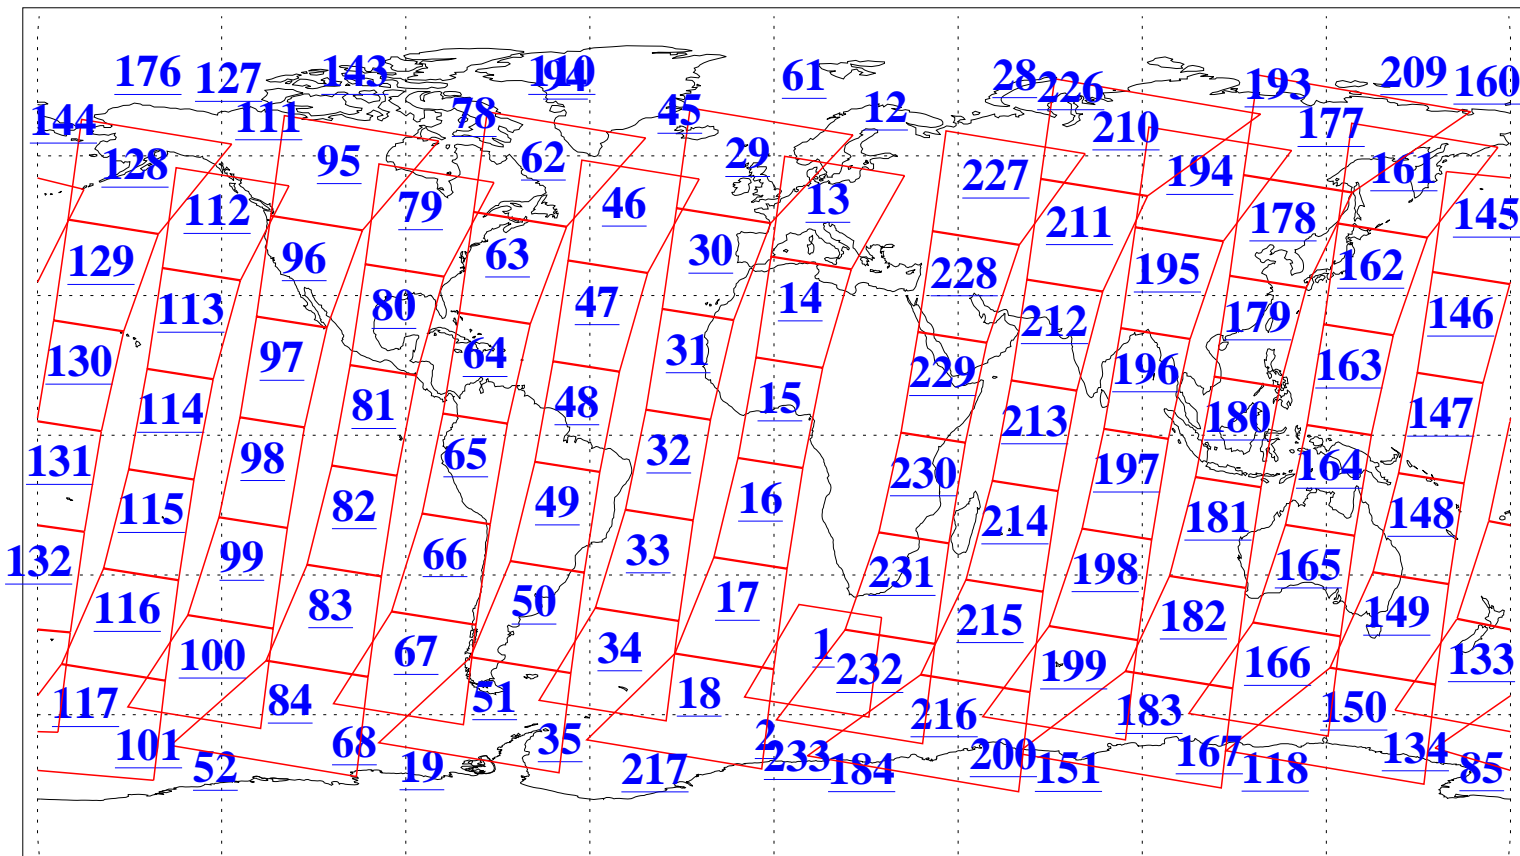

L1B Availability
AMSU Granules: 240
HSB Granules: 0
AIRS Granules: 240

15 Nov 2012
DoY 320
Aqua Day 3848
Granules: 1 to 120

Granules: 121 to 240

Legend: AMSU Available, HSB Available, AIRS Available

L1B Availability
AMSU Granules: 240
HSB Granules: 0
AIRS Granules: 240

15 Nov 2012
DoY 320
Aqua Day 3848
Ascending Granules

Descending Granules

Legend: AMSU Available, HSB Available, AIRS Available

L1B Availability
AMSU Granules: 240
HSB Granules: 0
AIRS Granules: 240

15 Nov 2012
DoY 320
Aqua Day 3848

Northern Hemisphere Granules

Southern Hemisphere Granules

Legend: AMSU Available, HSB Available, AIRS Available