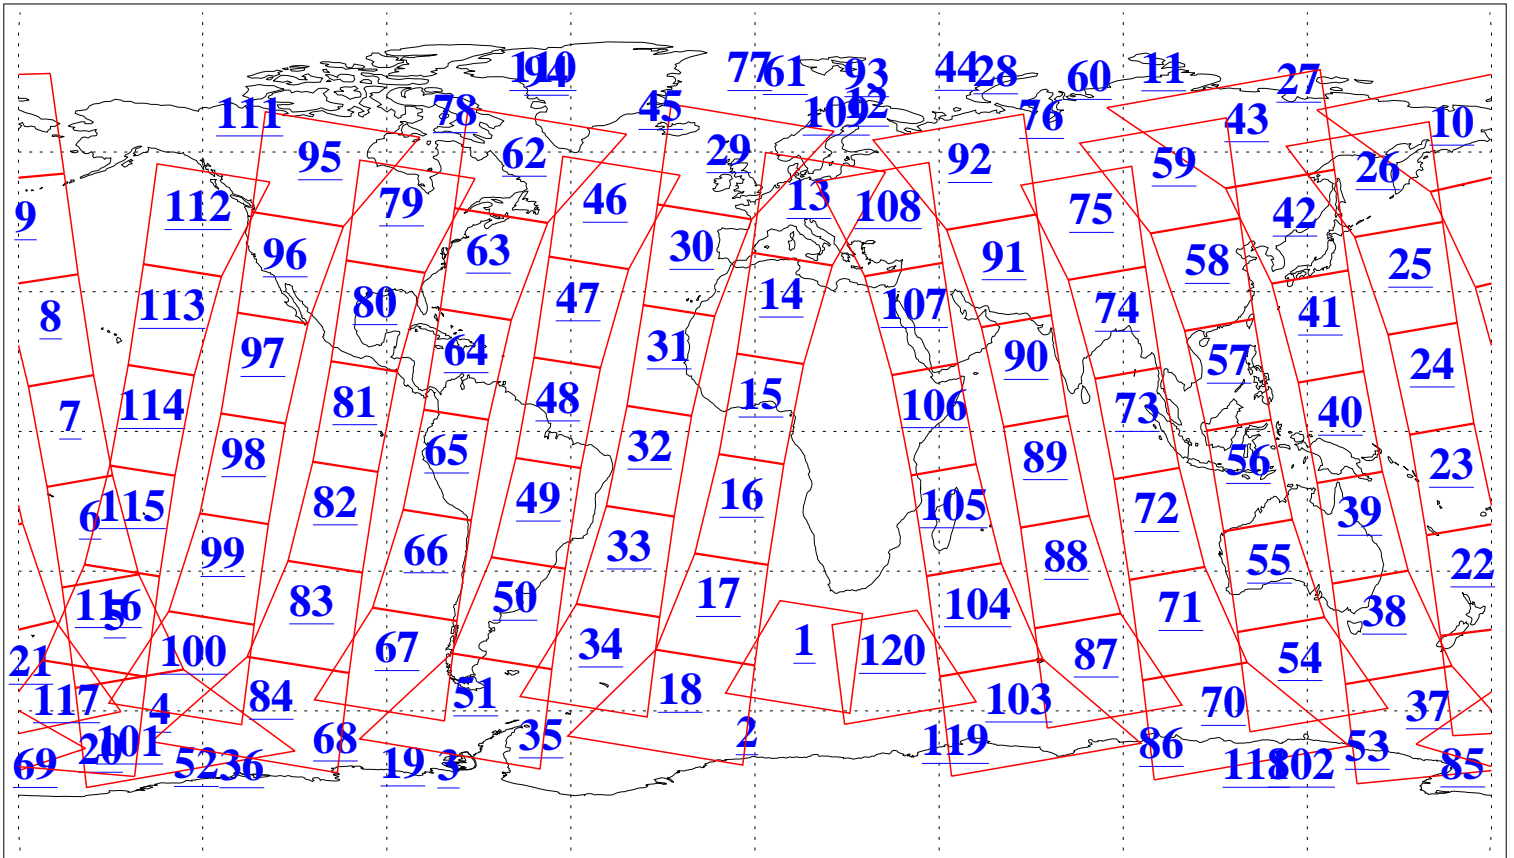

L1B Availability
AMSU Granules: 240
HSB Granules: 0
AIRS Granules: 240

15 Nov 2012
DoY 320
Aqua Day 3848
Granules: 1 to 120

Granules: 121 to 240

Legend: AMSU Available, HSB Available, AIRS Available

L1B Availability
AMSU Granules: 240
HSB Granules: 0
AIRS Granules: 240

15 Nov 2012
DoY 320
Aqua Day 3848
Ascending Granules

Descending Granules

Legend: AMSU Available, HSB Available, AIRS Available

L1B Availability
AMSU Granules: 240
HSB Granules: 0
AIRS Granules: 240

15 Nov 2012
DoY 320
Aqua Day 3848

Northern Hemisphere Granules

Southern Hemisphere Granules

Legend: AMSU Available, HSB Available, AIRS Available