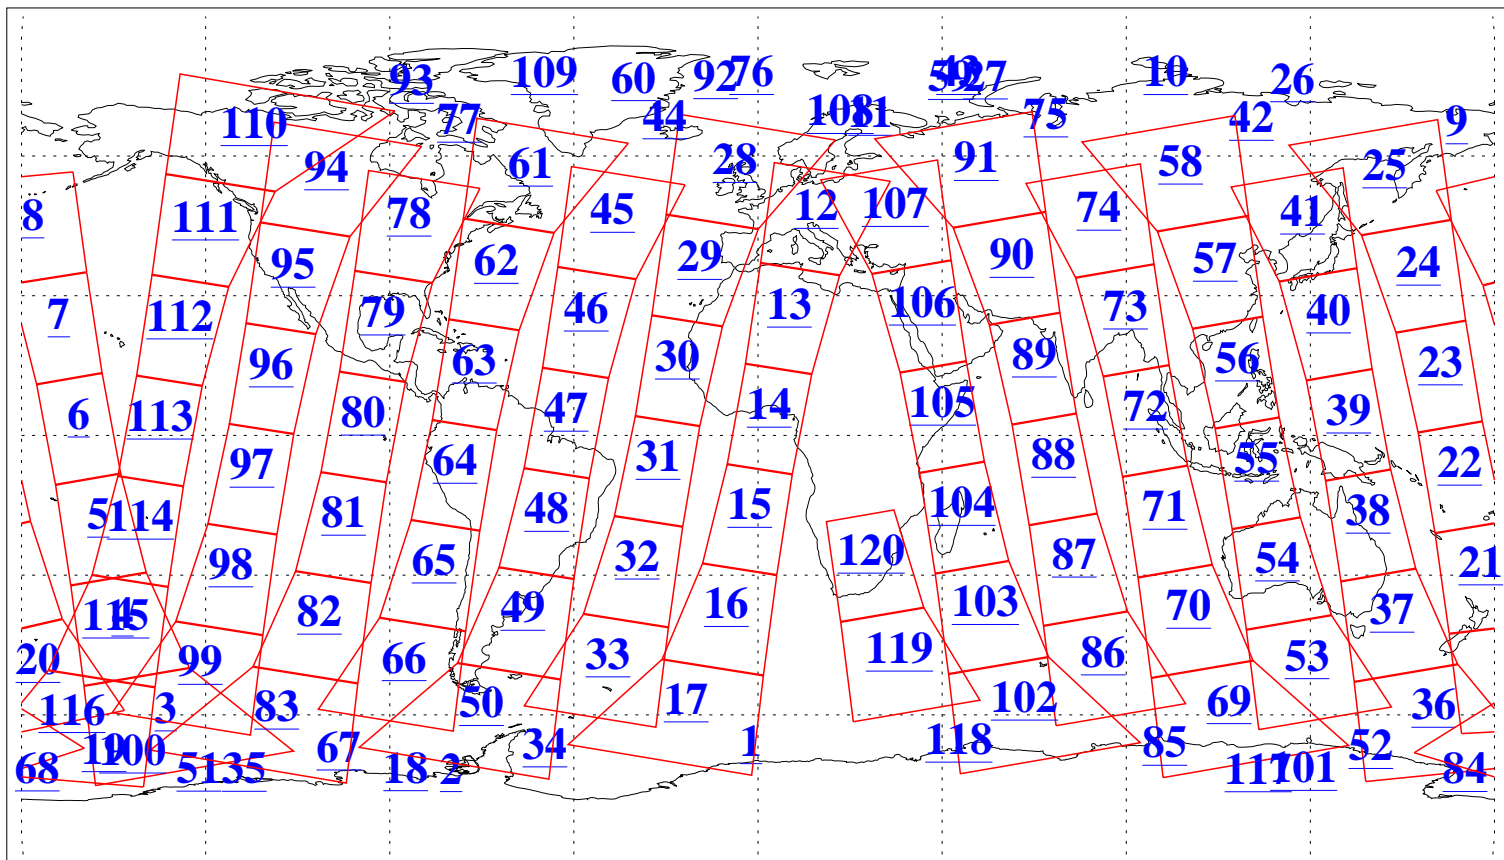

L1B Availability
AMSU Granules: 240
HSB Granules: 0
AIRS Granules: 219

8 Nov 2012
DoY 313
Aqua Day 3841
Granules: 1 to 120

Granules: 121 to 240

Legend: AMSU Available, HSB Available, AIRS Available

L1B Availability
AMSU Granules: 240
HSB Granules: 0
AIRS Granules: 219

8 Nov 2012
DoY 313
Aqua Day 3841
Ascending Granules

Descending Granules

Legend: AMSU Available, HSB Available, AIRS Available

L1B Availability
 AMSU Granules: 240
 HSB Granules: 0
 AIRS Granules: 219

8 Nov 2012
 DoY 313
 Aqua Day 3841

Northern Hemisphere Granules

Southern Hemisphere Granules

Legend: AMSU Available, HSB Available, AIRS Available