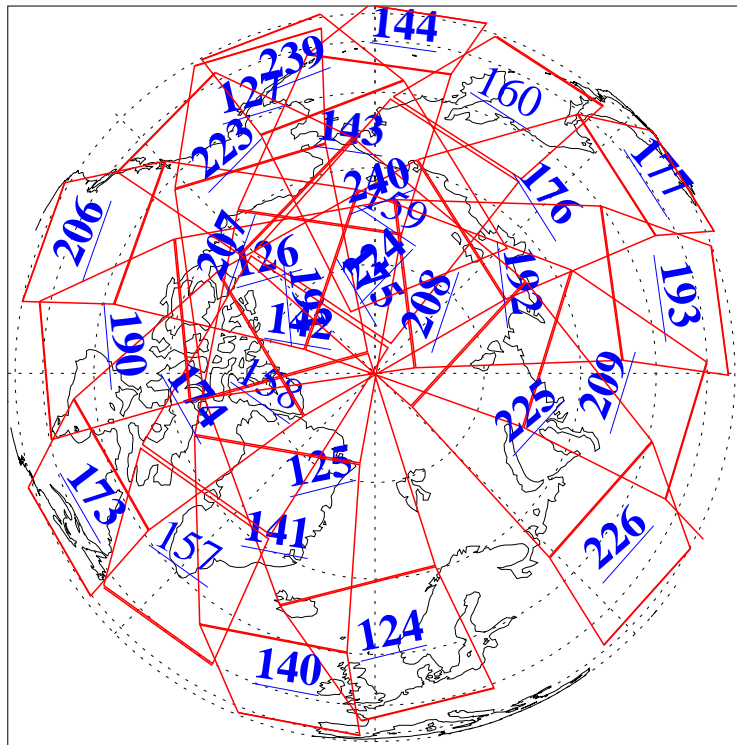

L1B Availability
AMSU Granules: 240
HSB Granules: 0
AIRS Granules: 219

8 Nov 2012
DoY 313
Aqua Day 3841
Granules: 1 to 120

Granules: 121 to 240

Legend: AMSU Available, HSB Available, AIRS Available

L1B Availability
AMSU Granules: 240
HSB Granules: 0
AIRS Granules: 219

8 Nov 2012
DoY 313
Aqua Day 3841
Ascending Granules

Descending Granules

Legend: AMSU Available, HSB Available, AIRS Available

L1B Availability
 AMSU Granules: 240
 HSB Granules: 0
 AIRS Granules: 219

8 Nov 2012
 DoY 313
 Aqua Day 3841

Northern Hemisphere Granules

Southern Hemisphere Granules

Legend: AMSU Available, HSB Available, AIRS Available