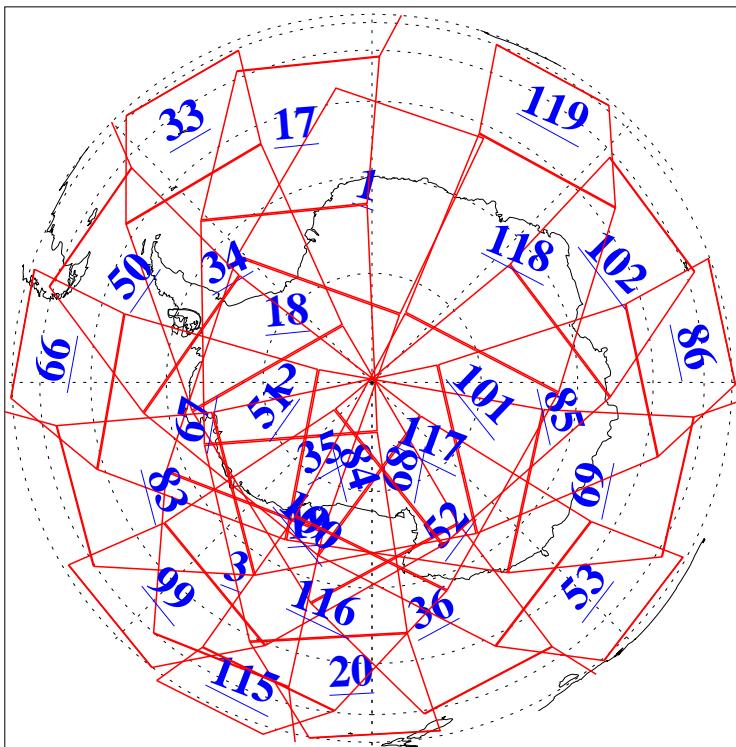

L1B Availability
AMSU Granules: 240
HSB Granules: 0
AIRS Granules: 219

8 Nov 2012
DoY 313
Aqua Day 3841
Granules: 1 to 120

Granules: 121 to 240

Legend: AMSU Available, HSB Available, AIRS Available

L1B Availability
AMSU Granules: 240
HSB Granules: 0
AIRS Granules: 219

8 Nov 2012
DoY 313
Aqua Day 3841
Ascending Granules

Descending Granules

Legend: AMSU Available, HSB Available, AIRS Available

L1B Availability
 AMSU Granules: 240
 HSB Granules: 0
 AIRS Granules: 219

8 Nov 2012
 DoY 313
 Aqua Day 3841

Northern Hemisphere Granules

Southern Hemisphere Granules

Legend: AMSU Available, HSB Available, AIRS Available