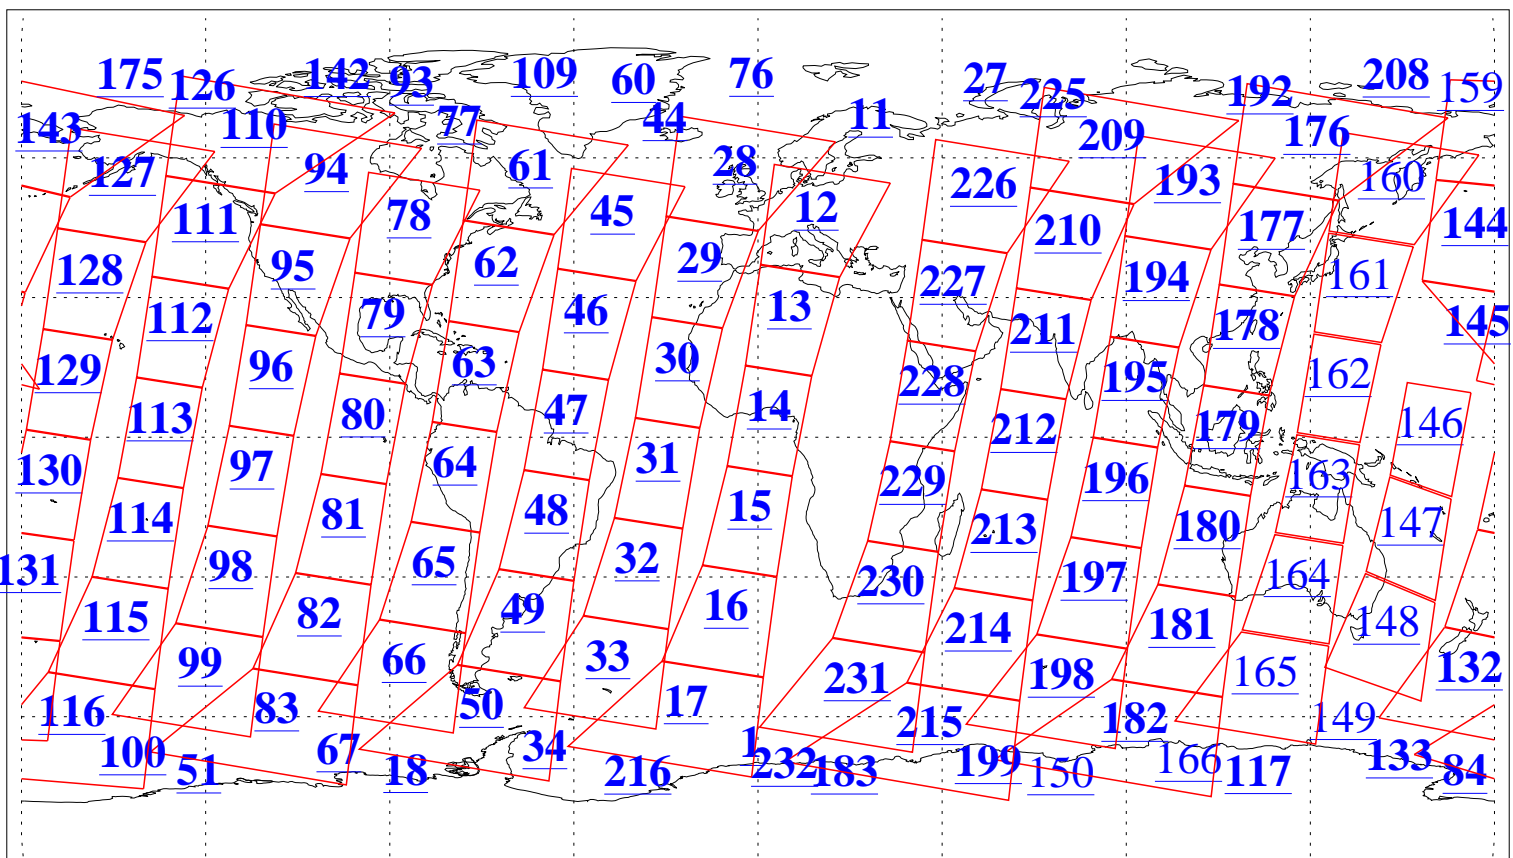

L1B Availability
AMSU Granules: 240
HSB Granules: 0
AIRS Granules: 219

8 Nov 2012
DoY 313
Aqua Day 3841
Granules: 1 to 120

Granules: 121 to 240

Legend: AMSU Available, HSB Available, AIRS Available

L1B Availability
AMSU Granules: 240
HSB Granules: 0
AIRS Granules: 219

8 Nov 2012
DoY 313
Aqua Day 3841
Ascending Granules

Descending Granules

Legend: AMSU Available, HSB Available, AIRS Available

L1B Availability
 AMSU Granules: 240
 HSB Granules: 0
 AIRS Granules: 219

8 Nov 2012
 DoY 313
 Aqua Day 3841

Northern Hemisphere Granules

Southern Hemisphere Granules

Legend: AMSU Available, HSB Available, AIRS Available