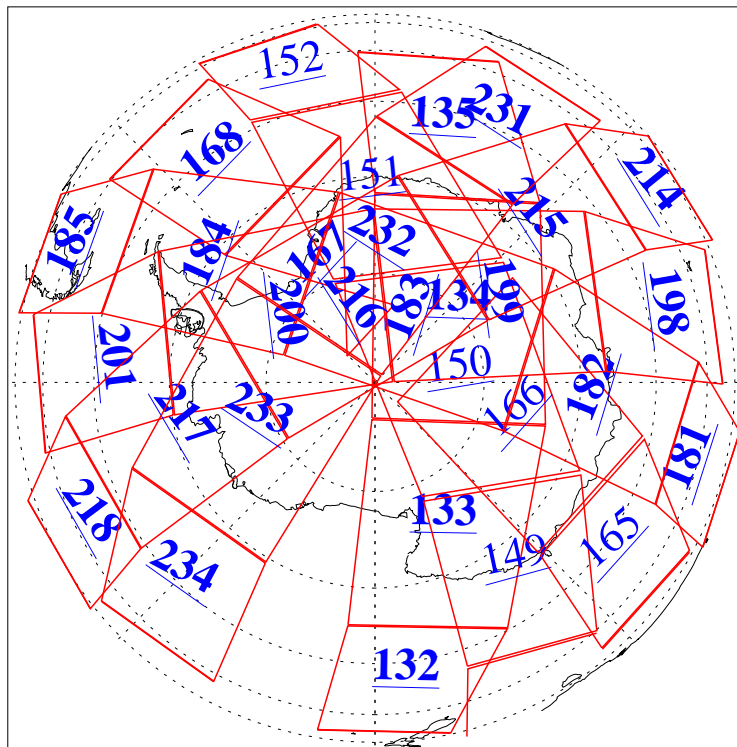

L1B Availability
AMSU Granules: 240
HSB Granules: 0
AIRS Granules: 219

8 Nov 2012
DoY 313
Aqua Day 3841
Granules: 1 to 120

Granules: 121 to 240

Legend: AMSU Available, HSB Available, AIRS Available

L1B Availability
AMSU Granules: 240
HSB Granules: 0
AIRS Granules: 219

8 Nov 2012
DoY 313
Aqua Day 3841
Ascending Granules

Descending Granules

Legend: AMSU Available, HSB Available, AIRS Available

L1B Availability
 AMSU Granules: 240
 HSB Granules: 0
 AIRS Granules: 219

8 Nov 2012
 DoY 313
 Aqua Day 3841

Northern Hemisphere Granules

Southern Hemisphere Granules

Legend: AMSU Available, HSB Available, AIRS Available