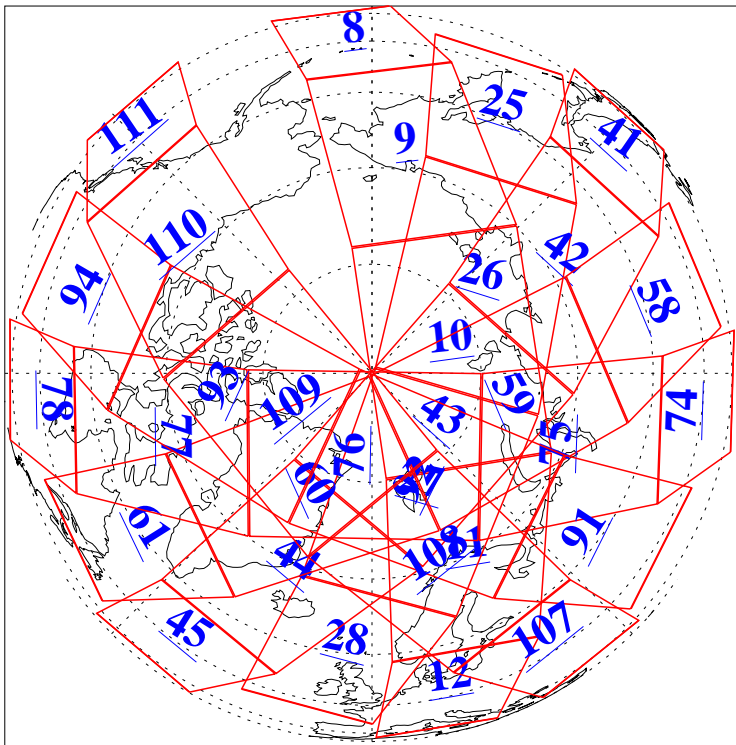

L1B Availability
AMSU Granules: 240
HSB Granules: 0
AIRS Granules: 219

8 Nov 2012
DoY 313
Aqua Day 3841
Granules: 1 to 120

Granules: 121 to 240

Legend: AMSU Available, HSB Available, AIRS Available

L1B Availability
AMSU Granules: 240
HSB Granules: 0
AIRS Granules: 219

8 Nov 2012
DoY 313
Aqua Day 3841
Ascending Granules

Descending Granules

Legend: AMSU Available, HSB Available, AIRS Available

L1B Availability
 AMSU Granules: 240
 HSB Granules: 0
 AIRS Granules: 219

8 Nov 2012
 DoY 313
 Aqua Day 3841

Northern Hemisphere Granules

Southern Hemisphere Granules

Legend: AMSU Available, HSB Available, AIRS Available