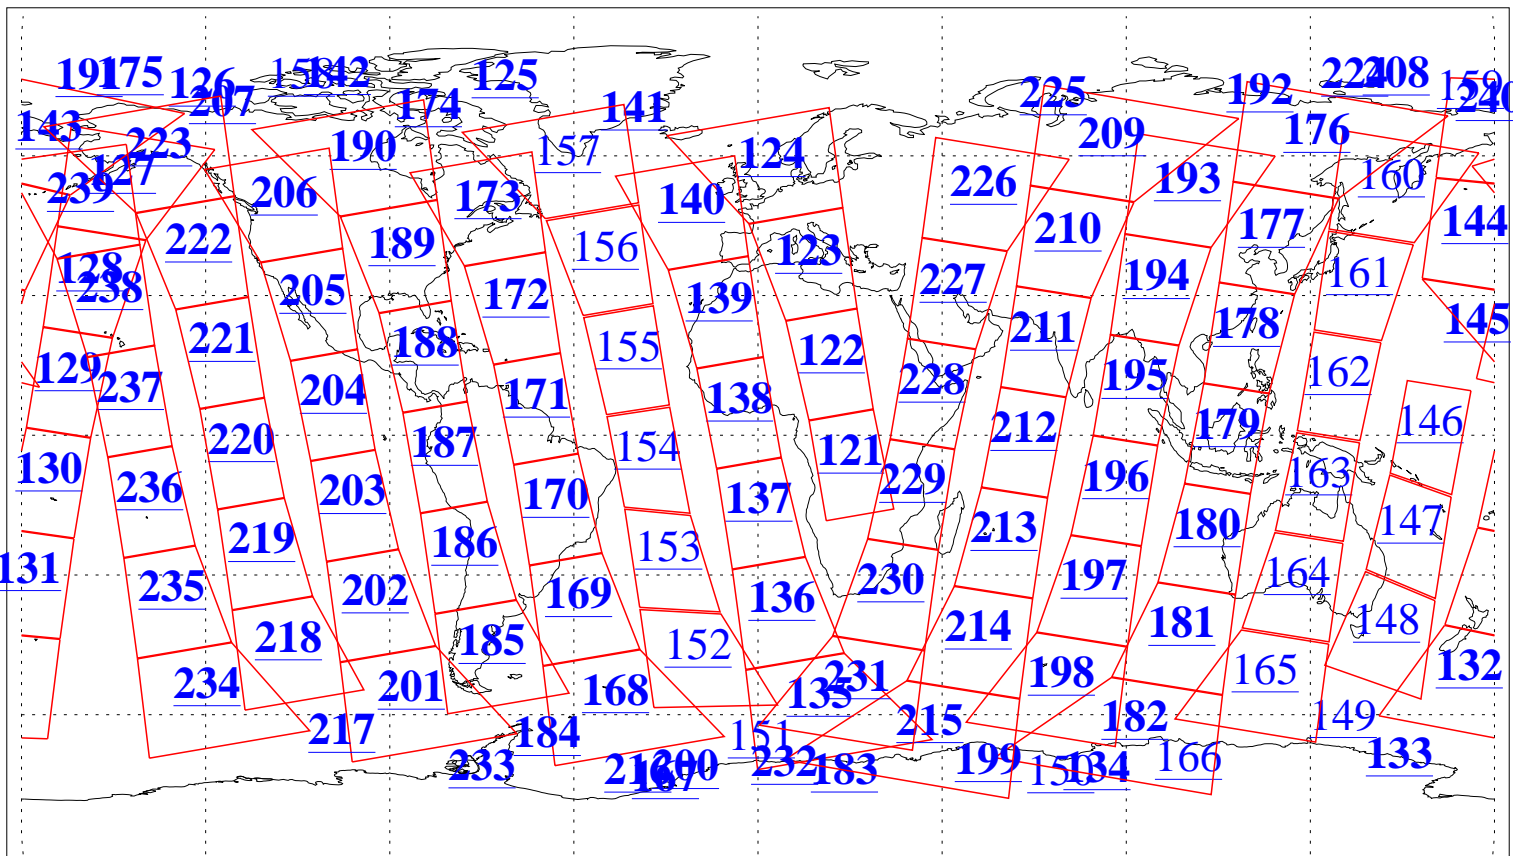

L1B Availability
AMSU Granules: 240
HSB Granules: 0
AIRS Granules: 219

8 Nov 2012
DoY 313
Aqua Day 3841
Granules: 1 to 120

Granules: 121 to 240

Legend: AMSU Available, HSB Available, AIRS Available

L1B Availability
AMSU Granules: 240
HSB Granules: 0
AIRS Granules: 219

8 Nov 2012
DoY 313
Aqua Day 3841
Ascending Granules

Descending Granules

Legend: AMSU Available, HSB Available, AIRS Available

L1B Availability
 AMSU Granules: 240
 HSB Granules: 0
 AIRS Granules: 219

8 Nov 2012
 DoY 313
 Aqua Day 3841

Northern Hemisphere Granules

Southern Hemisphere Granules

Legend: AMSU Available, HSB Available, AIRS Available