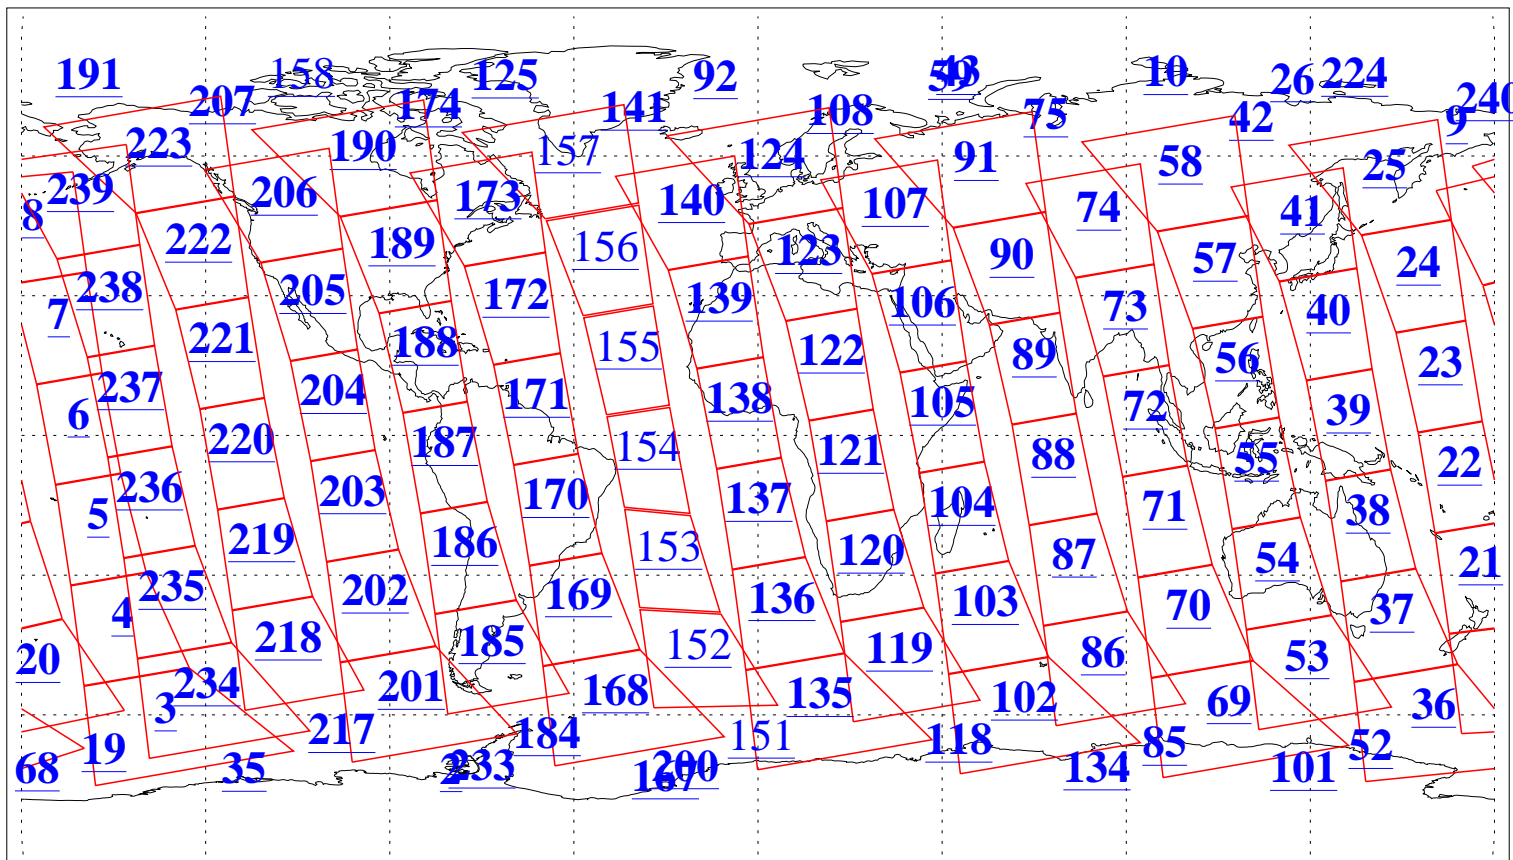

L1B Availability
AMSU Granules: 240
HSB Granules: 0
AIRS Granules: 219

8 Nov 2012
DoY 313
Aqua Day 3841
Granules: 1 to 120

Granules: 121 to 240

Legend: AMSU Available, HSB Available, AIRS Available

L1B Availability
AMSU Granules: 240
HSB Granules: 0
AIRS Granules: 219

8 Nov 2012
DoY 313
Aqua Day 3841
Ascending Granules

Descending Granules

Legend: AMSU Available, HSB Available, AIRS Available

L1B Availability
 AMSU Granules: 240
 HSB Granules: 0
 AIRS Granules: 219

8 Nov 2012
 DoY 313
 Aqua Day 3841

Northern Hemisphere Granules

Southern Hemisphere Granules

Legend: AMSU Available, HSB Available, AIRS Available