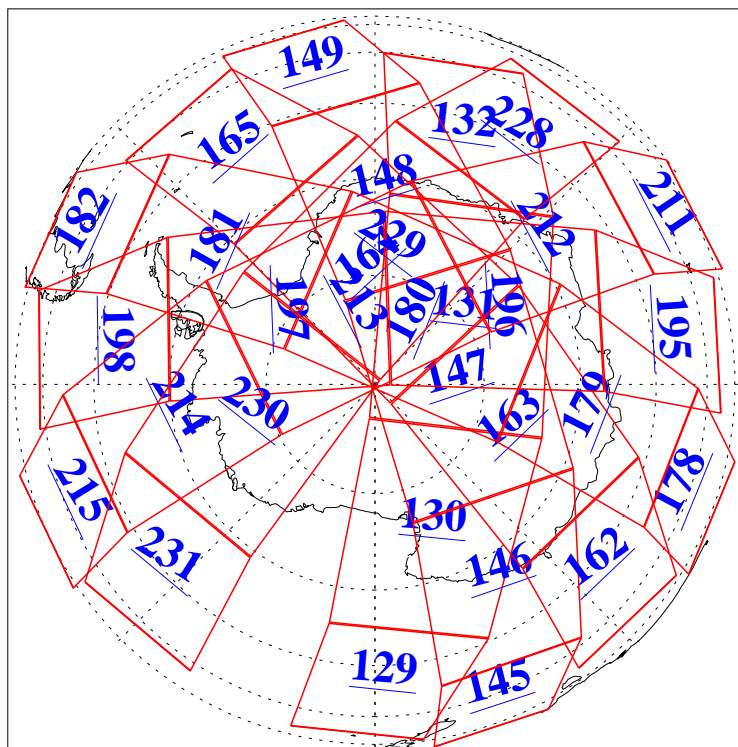

18 Oct 2012
DoY 292
Aqua Day 3820

Ascending Granules

Descending Granules

Legend: AMSU Available, HSB Available, AIRS Available

L1B Availability
 AMSU Granules: 240
 HSB Granules: 0
 AIRS Granules: 240

18 Oct 2012
 DoY 292
 Aqua Day 3820

Northern Hemisphere Granules

Southern Hemisphere Granules

Legend: AMSU Available, HSB Available, AIRS Available