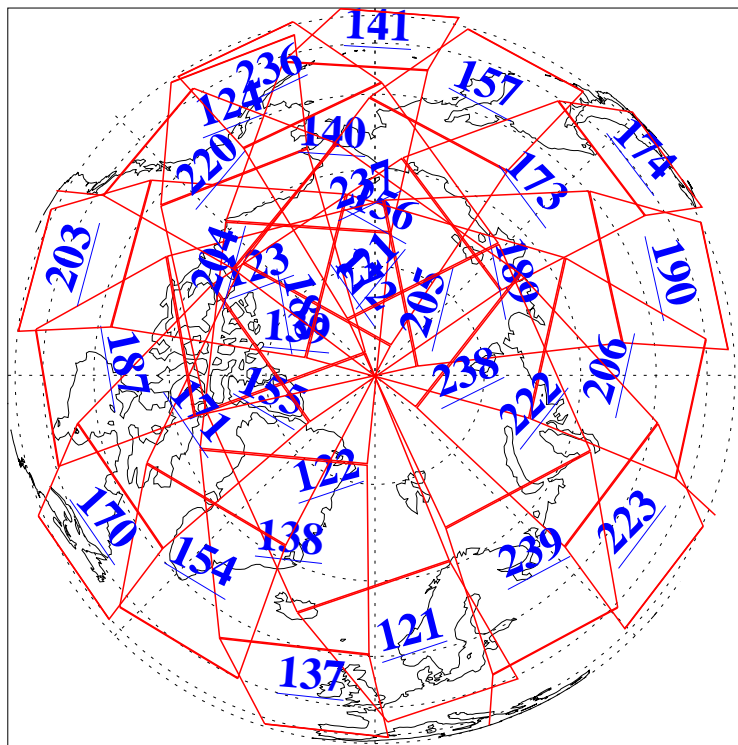

L1B Availability
AMSU Granules: 240
HSB Granules: 0
AIRS Granules: 240

18 Oct 2012
DoY 292
Aqua Day 3820
Granules: 1 to 120

Granules: 121 to 240

Legend: AMSU Available, HSB Available, AIRS Available

L1B Availability
AMSU Granules: 240
HSB Granules: 0
AIRS Granules: 240

18 Oct 2012
DoY 292
Aqua Day 3820

Ascending Granules

Descending Granules

Legend: AMSU Available, HSB Available, AIRS Available

L1B Availability
 AMSU Granules: 240
 HSB Granules: 0
 AIRS Granules: 240

18 Oct 2012
 DoY 292
 Aqua Day 3820

Northern Hemisphere Granules

Southern Hemisphere Granules

Legend: AMSU Available, HSB Available, AIRS Available