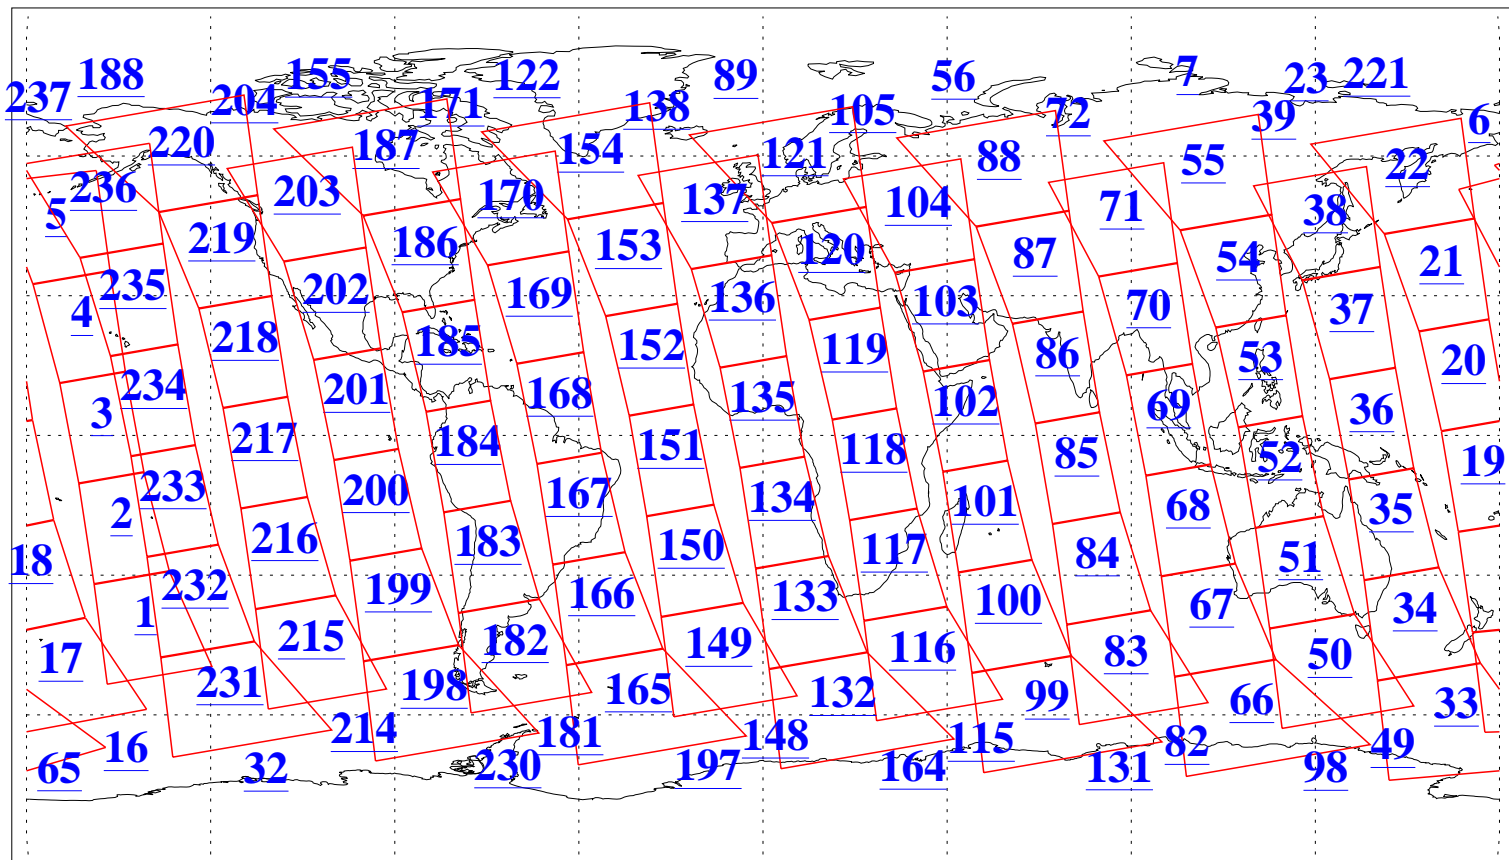

L1B Availability
AMSU Granules: 240
HSB Granules: 0
AIRS Granules: 240

18 Oct 2012
DoY 292
Aqua Day 3820
Granules: 1 to 120

Granules: 121 to 240

Legend: AMSU Available, HSB Available, AIRS Available

L1B Availability
AMSU Granules: 240
HSB Granules: 0
AIRS Granules: 240

18 Oct 2012
DoY 292
Aqua Day 3820

Ascending Granules

Descending Granules

Legend: AMSU Available, HSB Available, AIRS Available

L1B Availability
 AMSU Granules: 240
 HSB Granules: 0
 AIRS Granules: 240

18 Oct 2012
 DoY 292
 Aqua Day 3820

Northern Hemisphere Granules

Southern Hemisphere Granules

Legend: AMSU Available, HSB Available, AIRS Available