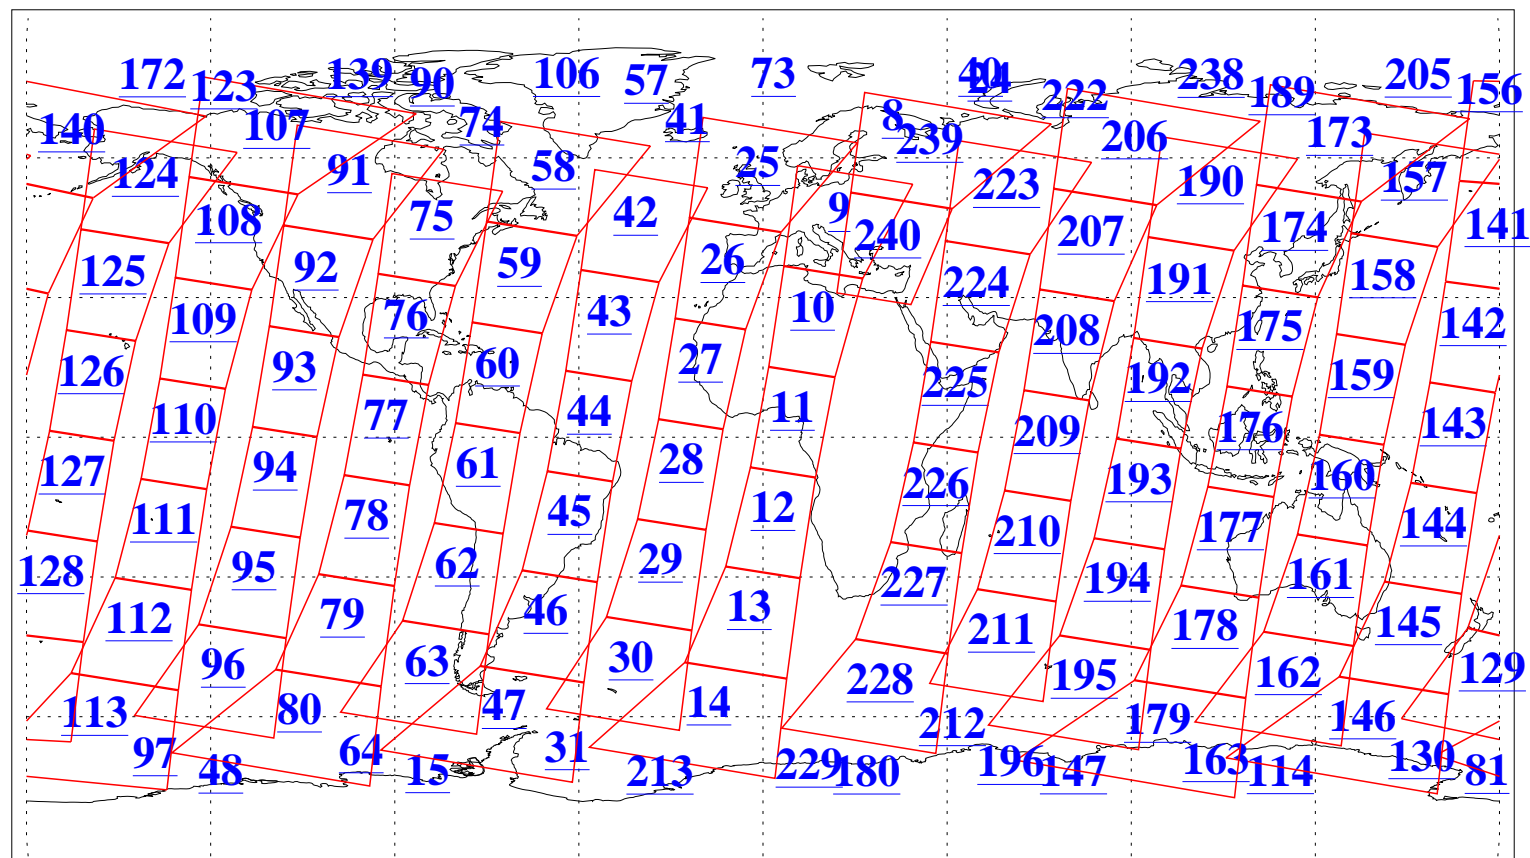

L1B Availability
AMSU Granules: 240
HSB Granules: 0
AIRS Granules: 240

18 Oct 2012
DoY 292
Aqua Day 3820
Granules: 1 to 120

Granules: 121 to 240

Legend: AMSU Available, HSB Available, AIRS Available

L1B Availability
AMSU Granules: 240
HSB Granules: 0
AIRS Granules: 240

18 Oct 2012
DoY 292
Aqua Day 3820

Ascending Granules

Descending Granules

Legend: AMSU Available, HSB Available, AIRS Available

L1B Availability
 AMSU Granules: 240
 HSB Granules: 0
 AIRS Granules: 240

18 Oct 2012
 DoY 292
 Aqua Day 3820