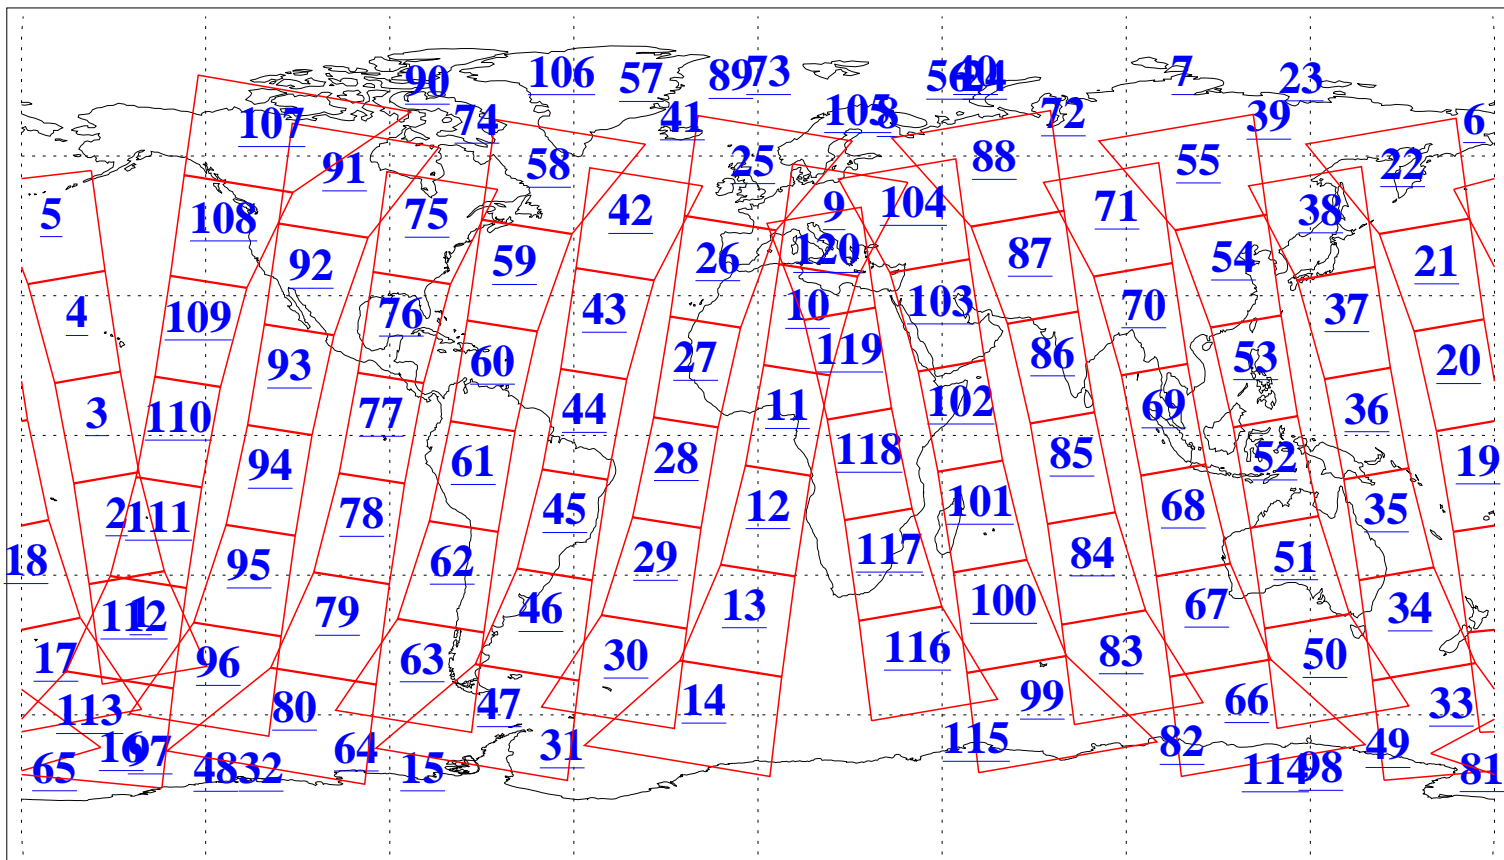

L1B Availability
AMSU Granules: 240
HSB Granules: 0
AIRS Granules: 240

18 Oct 2012
DoY 292
Aqua Day 3820
Granules: 1 to 120

Granules: 121 to 240

Legend: AMSU Available, HSB Available, AIRS Available

L1B Availability
AMSU Granules: 240
HSB Granules: 0
AIRS Granules: 240

18 Oct 2012
DoY 292
Aqua Day 3820

Ascending Granules

Descending Granules

Legend: AMSU Available, HSB Available, AIRS Available

L1B Availability
 AMSU Granules: 240
 HSB Granules: 0
 AIRS Granules: 240

18 Oct 2012
 DoY 292
 Aqua Day 3820

Northern Hemisphere Granules

Southern Hemisphere Granules

Legend: AMSU Available, HSB Available, AIRS Available