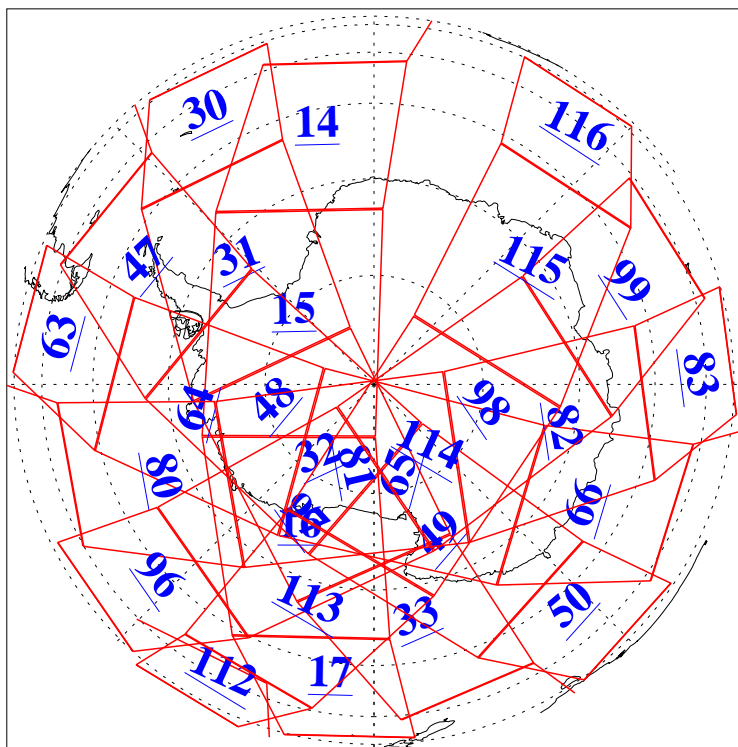

L1B Availability
AMSU Granules: 240
HSB Granules: 0
AIRS Granules: 240

18 Oct 2012
DoY 292
Aqua Day 3820
Granules: 1 to 120

Granules: 121 to 240

Legend: AMSU Available, HSB Available, AIRS Available

L1B Availability
AMSU Granules: 240
HSB Granules: 0
AIRS Granules: 240

18 Oct 2012
DoY 292
Aqua Day 3820

Ascending Granules

Descending Granules

Legend: AMSU Available, HSB Available, AIRS Available

L1B Availability
 AMSU Granules: 240
 HSB Granules: 0
 AIRS Granules: 240

18 Oct 2012
 DoY 292
 Aqua Day 3820

Northern Hemisphere Granules

Southern Hemisphere Granules

Legend: AMSU Available, HSB Available, AIRS Available