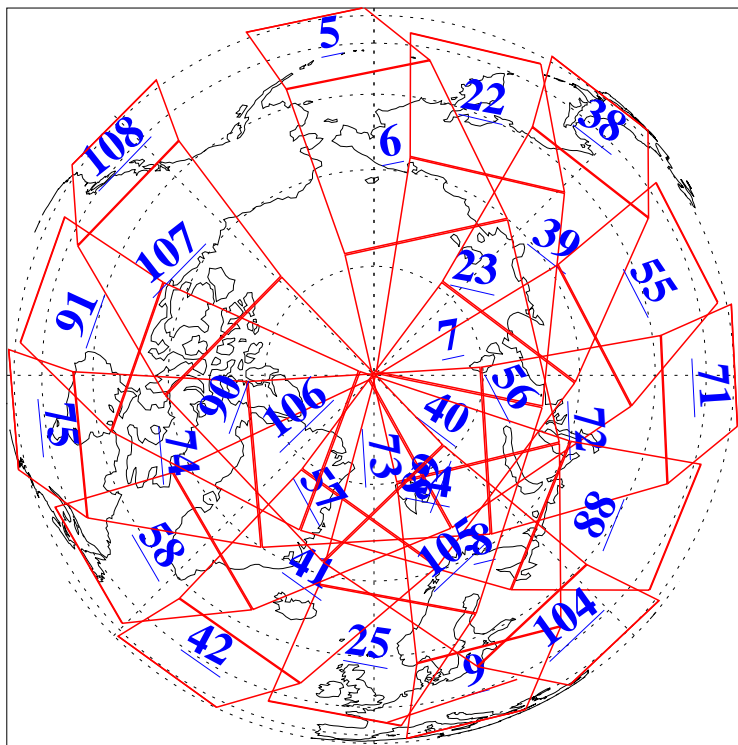

L1B Availability
AMSU Granules: 240
HSB Granules: 0
AIRS Granules: 240

18 Oct 2012
DoY 292
Aqua Day 3820
Granules: 1 to 120

Granules: 121 to 240

Legend: AMSU Available, HSB Available, AIRS Available

L1B Availability
AMSU Granules: 240
HSB Granules: 0
AIRS Granules: 240

18 Oct 2012
DoY 292
Aqua Day 3820

Ascending Granules

Descending Granules

Legend: AMSU Available, HSB Available, AIRS Available

L1B Availability
 AMSU Granules: 240
 HSB Granules: 0
 AIRS Granules: 240

18 Oct 2012
 DoY 292
 Aqua Day 3820

Northern Hemisphere Granules

Southern Hemisphere Granules

Legend: AMSU Available, HSB Available, AIRS Available