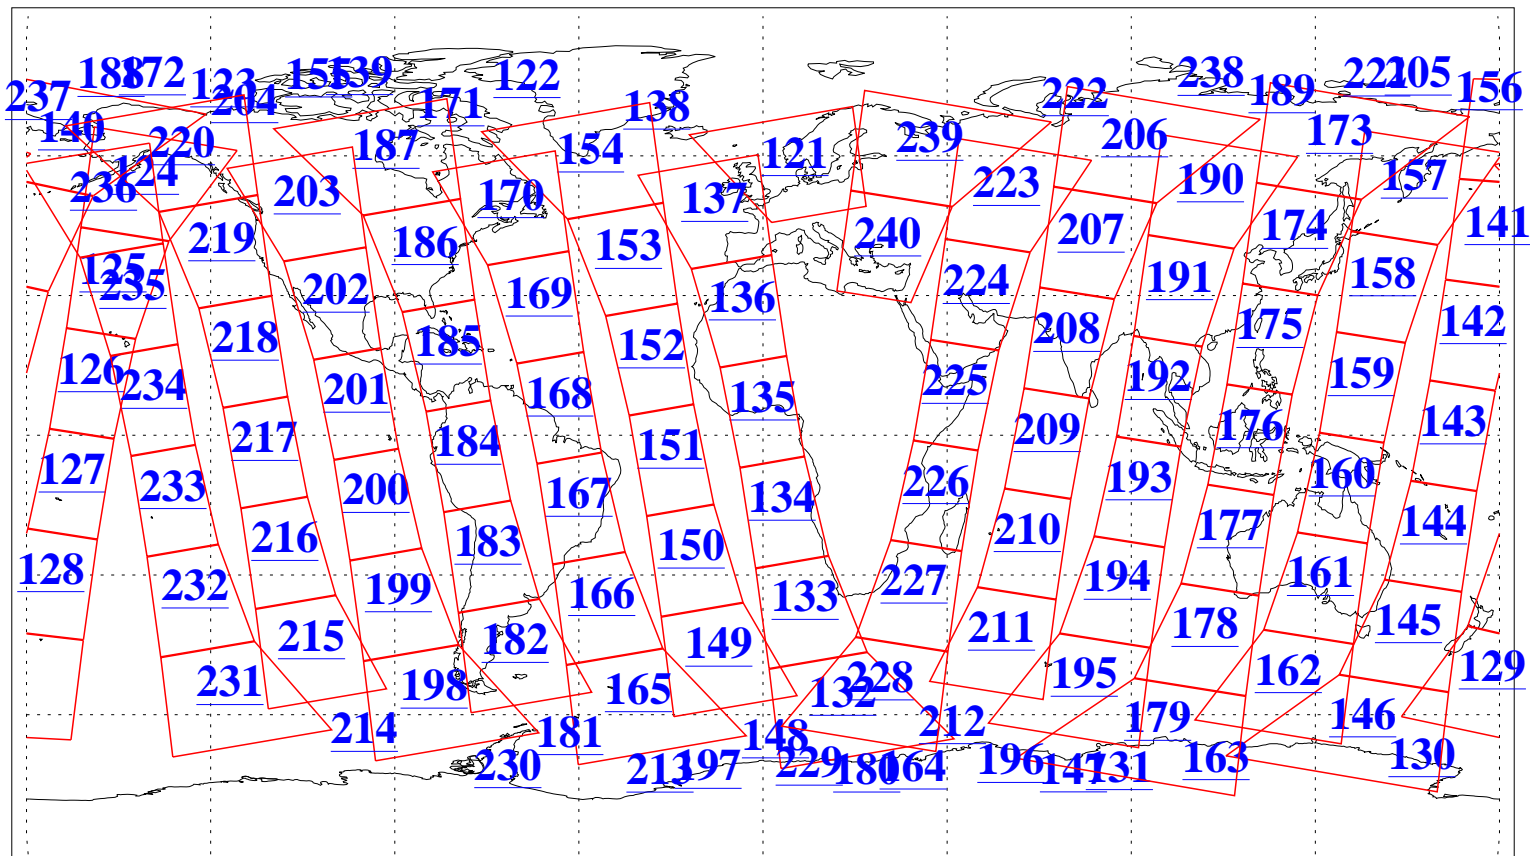

L1B Availability
AMSU Granules: 240
HSB Granules: 0
AIRS Granules: 240

18 Oct 2012
DoY 292
Aqua Day 3820
Granules: 1 to 120

Granules: 121 to 240

Legend: AMSU Available, HSB Available, AIRS Available

L1B Availability
AMSU Granules: 240
HSB Granules: 0
AIRS Granules: 240

18 Oct 2012
DoY 292
Aqua Day 3820

Ascending Granules

Descending Granules

Legend: AMSU Available, HSB Available, AIRS Available

L1B Availability
 AMSU Granules: 240
 HSB Granules: 0
 AIRS Granules: 240

18 Oct 2012
 DoY 292
 Aqua Day 3820

Northern Hemisphere Granules

Southern Hemisphere Granules

Legend: AMSU Available, HSB Available, AIRS Available