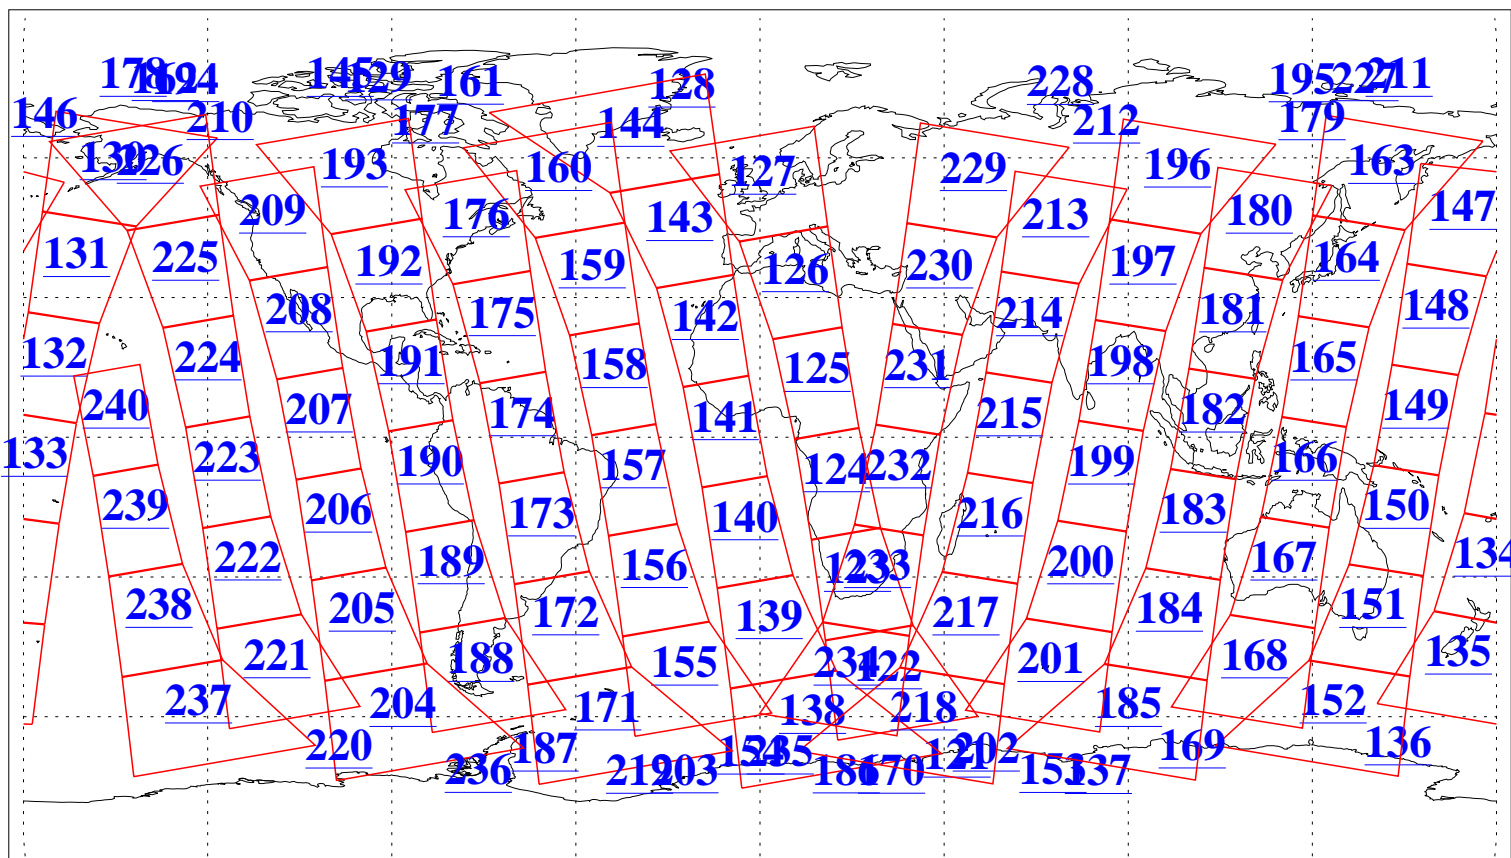

L1B Availability
AMSU Granules: 240
HSB Granules: 0
AIRS Granules: 240

12 Oct 2012
DoY 286
Aqua Day 3814
Granules: 1 to 120

Granules: 121 to 240

Legend: AMSU Available, HSB Available, AIRS Available

L1B Availability
AMSU Granules: 240
HSB Granules: 0
AIRS Granules: 240

12 Oct 2012
DoY 286
Aqua Day 3814
Ascending Granules

Descending Granules

Legend: AMSU Available, HSB Available, AIRS Available

L1B Availability
 AMSU Granules: 240
 HSB Granules: 0
 AIRS Granules: 240

12 Oct 2012
 DoY 286
 Aqua Day 3814

Northern Hemisphere Granules

Southern Hemisphere Granules

Legend: AMSU Available, HSB Available, AIRS Available