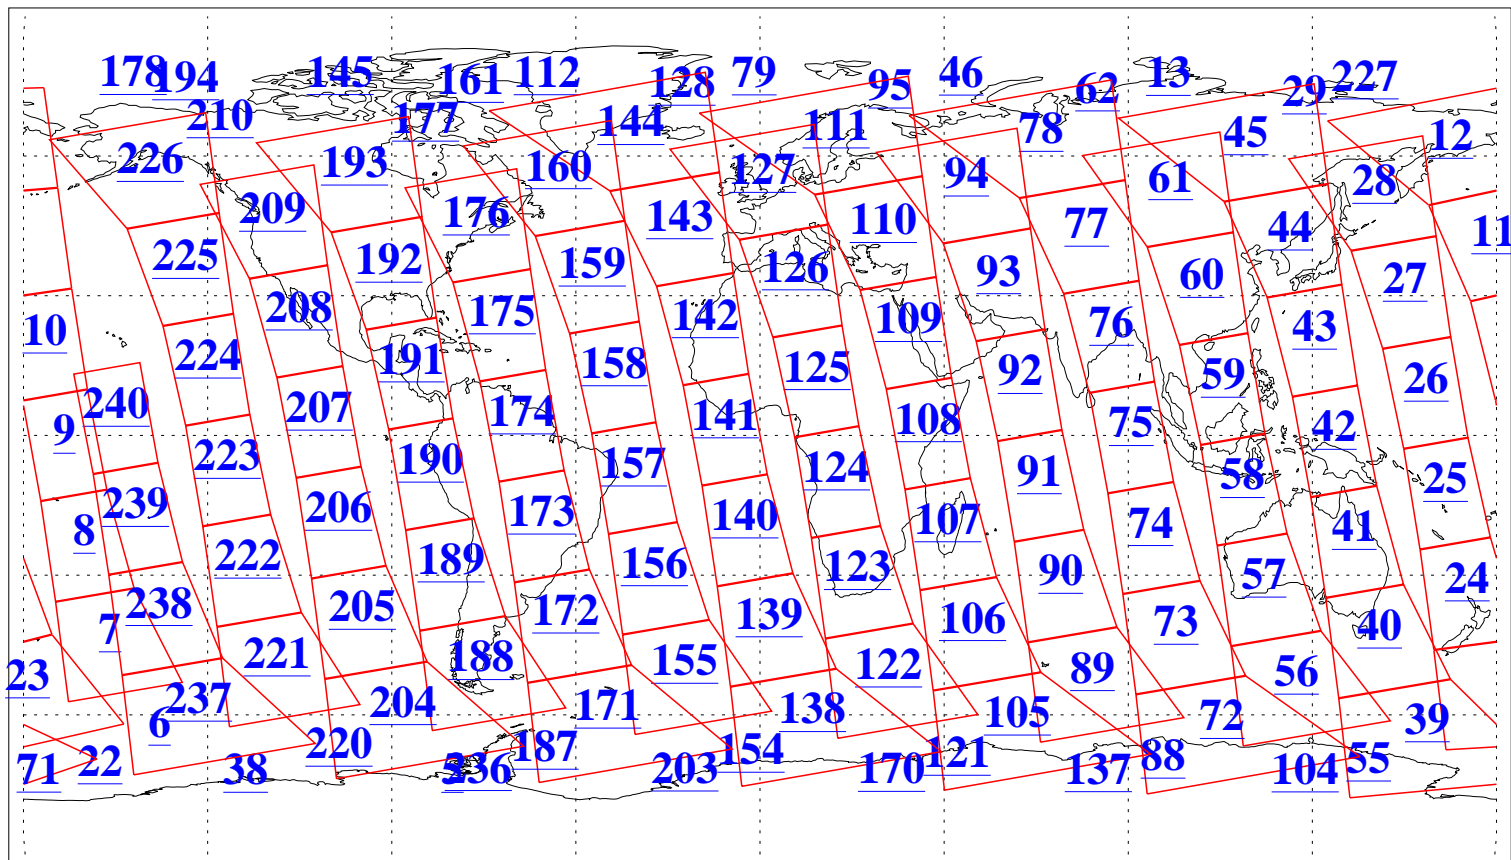

L1B Availability
AMSU Granules: 240
HSB Granules: 0
AIRS Granules: 240

12 Oct 2012
DoY 286
Aqua Day 3814
Granules: 1 to 120

Granules: 121 to 240

Legend: AMSU Available, HSB Available, AIRS Available

L1B Availability
AMSU Granules: 240
HSB Granules: 0
AIRS Granules: 240

12 Oct 2012
DoY 286
Aqua Day 3814
Ascending Granules

Descending Granules

Legend: AMSU Available, HSB Available, AIRS Available

L1B Availability
 AMSU Granules: 240
 HSB Granules: 0
 AIRS Granules: 240

12 Oct 2012
 DoY 286
 Aqua Day 3814

Northern Hemisphere Granules

Southern Hemisphere Granules

Legend: AMSU Available, HSB Available, AIRS Available