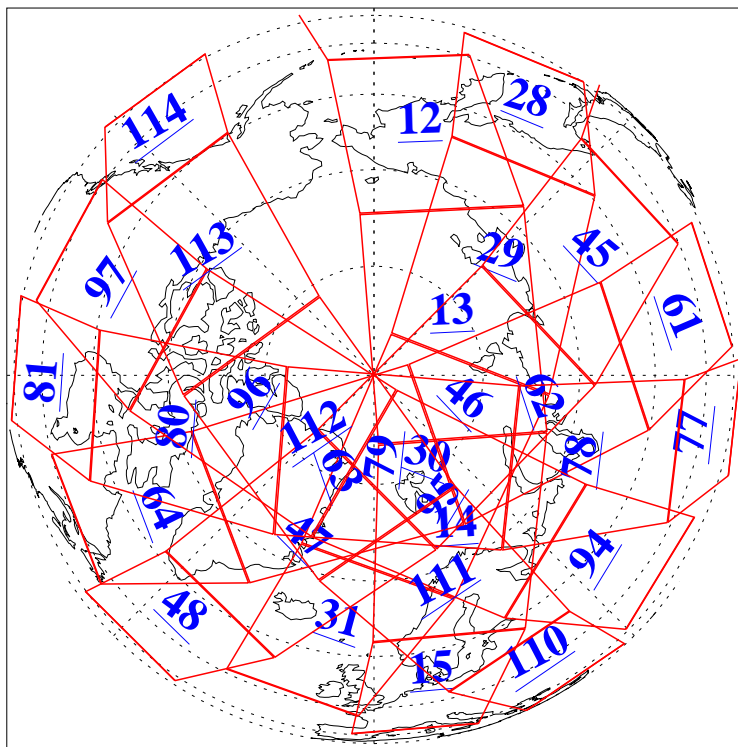

L1B Availability
AMSU Granules: 240
HSB Granules: 0
AIRS Granules: 240

12 Oct 2012
DoY 286
Aqua Day 3814
Granules: 1 to 120

Granules: 121 to 240

Legend: AMSU Available, HSB Available, AIRS Available

L1B Availability
AMSU Granules: 240
HSB Granules: 0
AIRS Granules: 240

12 Oct 2012
DoY 286
Aqua Day 3814
Ascending Granules

Descending Granules

Legend: AMSU Available, HSB Available, AIRS Available

L1B Availability
 AMSU Granules: 240
 HSB Granules: 0
 AIRS Granules: 240

12 Oct 2012
 DoY 286
 Aqua Day 3814

Northern Hemisphere Granules

Southern Hemisphere Granules

Legend: AMSU Available, HSB Available, AIRS Available