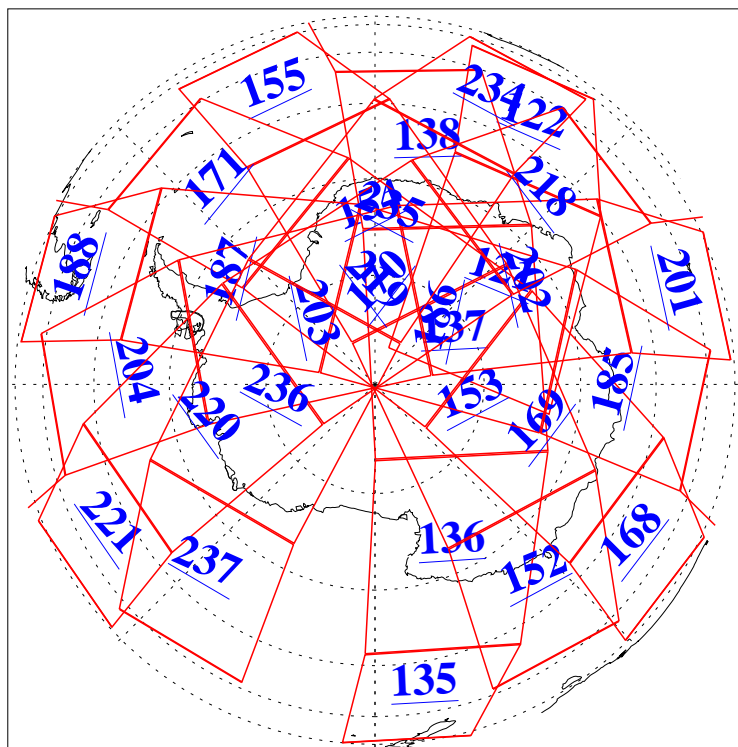

L1B Availability
AMSU Granules: 240
HSB Granules: 0
AIRS Granules: 240

12 Oct 2012
DoY 286
Aqua Day 3814
Granules: 1 to 120

Granules: 121 to 240

Legend: AMSU Available, HSB Available, AIRS Available

L1B Availability
AMSU Granules: 240
HSB Granules: 0
AIRS Granules: 240

12 Oct 2012
DoY 286
Aqua Day 3814
Ascending Granules

Descending Granules

Legend: AMSU Available, HSB Available, AIRS Available

L1B Availability
 AMSU Granules: 240
 HSB Granules: 0
 AIRS Granules: 240

12 Oct 2012
 DoY 286
 Aqua Day 3814

Northern Hemisphere Granules

Southern Hemisphere Granules

Legend: AMSU Available, HSB Available, AIRS Available