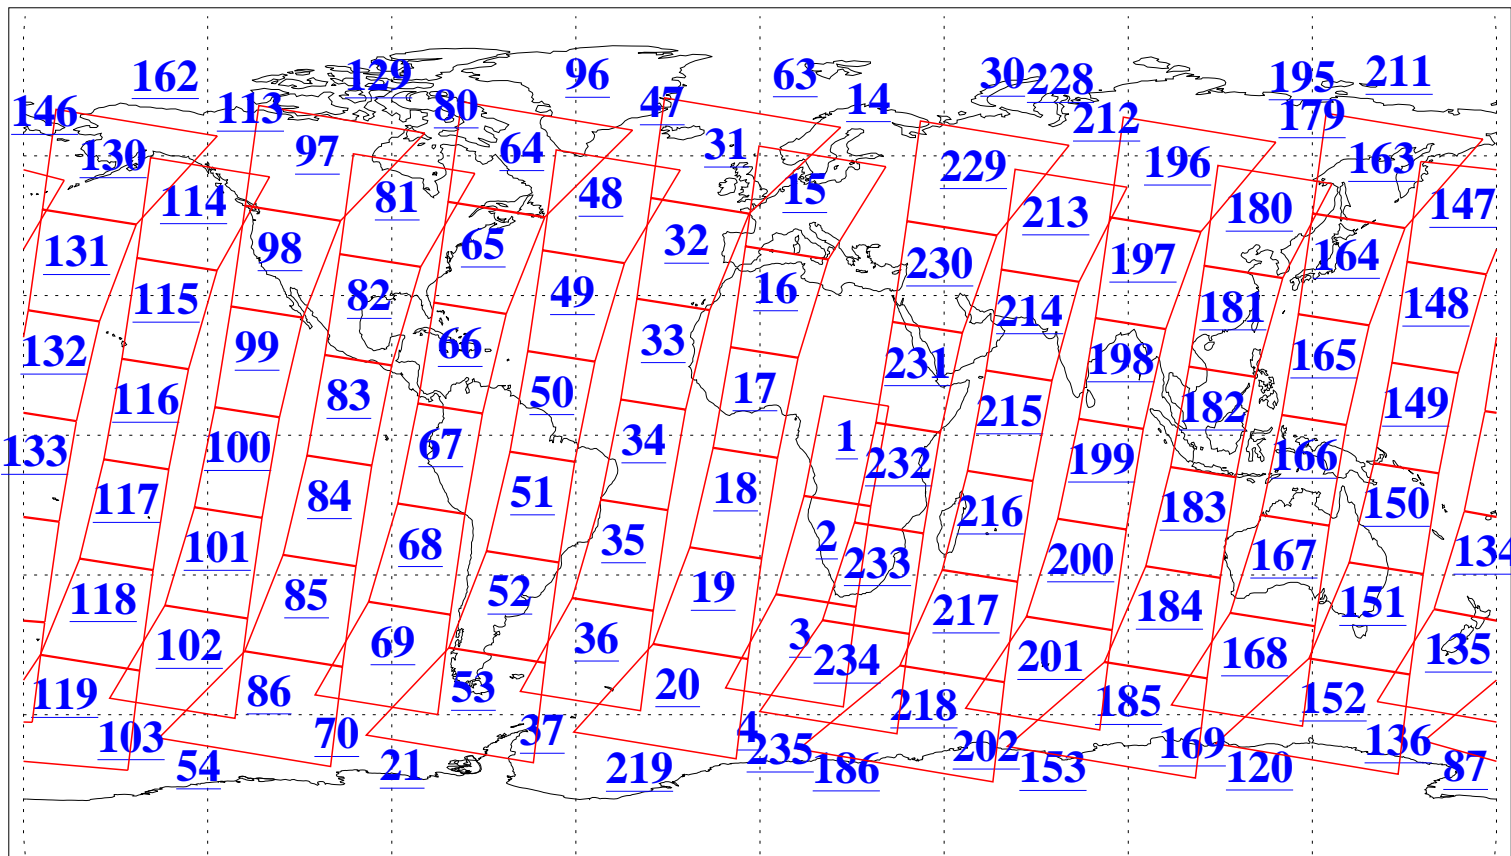

L1B Availability
AMSU Granules: 240
HSB Granules: 0
AIRS Granules: 240

12 Oct 2012
DoY 286
Aqua Day 3814
Granules: 1 to 120

Granules: 121 to 240

Legend: AMSU Available, HSB Available, AIRS Available

L1B Availability
AMSU Granules: 240
HSB Granules: 0
AIRS Granules: 240

12 Oct 2012
DoY 286
Aqua Day 3814
Ascending Granules

Descending Granules

Legend: AMSU Available, HSB Available, AIRS Available

L1B Availability
 AMSU Granules: 240
 HSB Granules: 0
 AIRS Granules: 240

12 Oct 2012
 DoY 286
 Aqua Day 3814

Northern Hemisphere Granules

Southern Hemisphere Granules

Legend: AMSU Available, HSB Available, AIRS Available