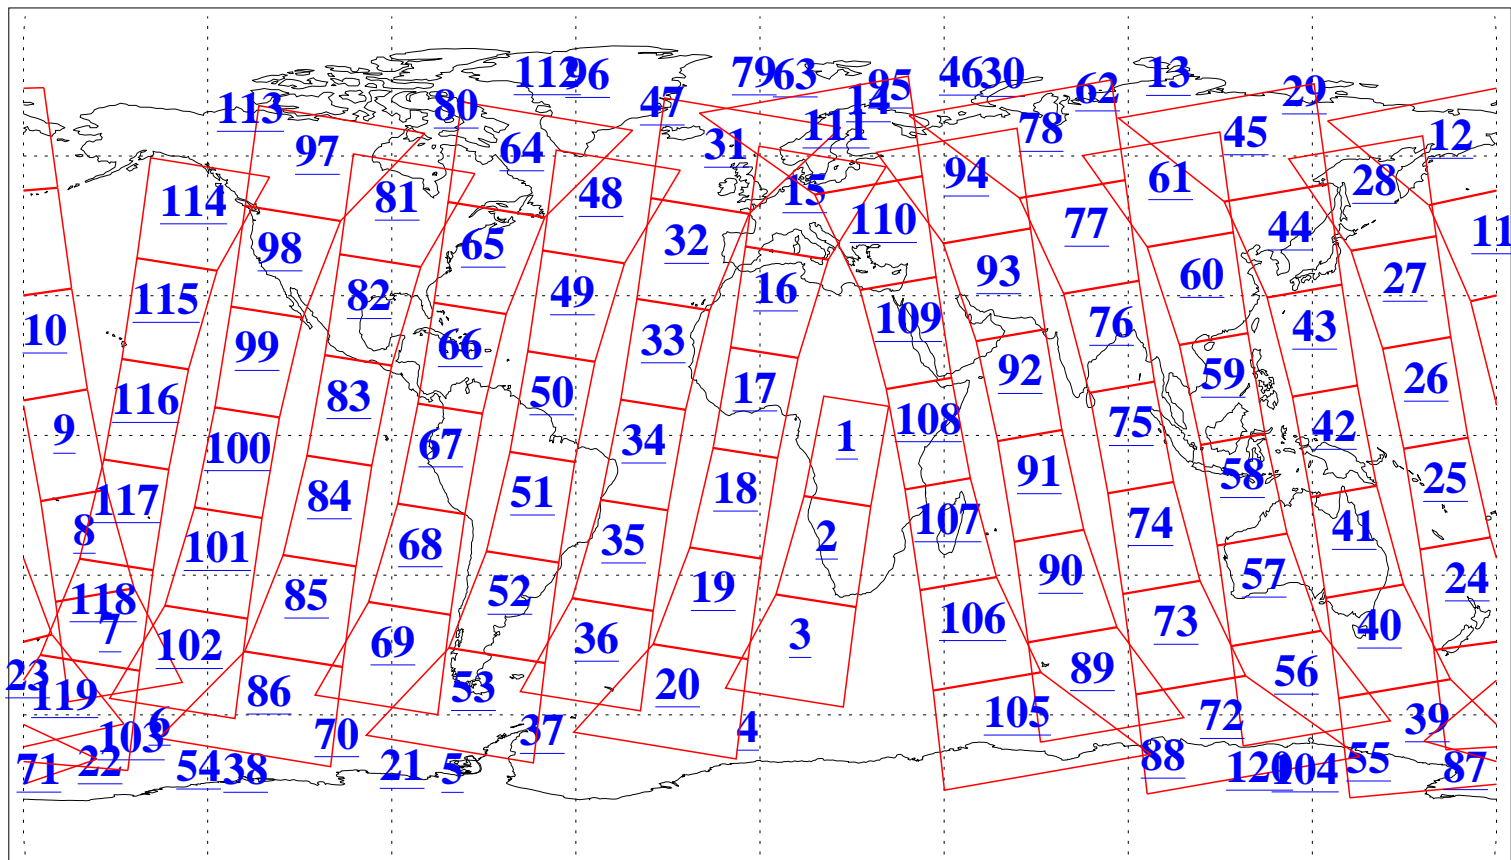

L1B Availability
AMSU Granules: 240
HSB Granules: 0
AIRS Granules: 240

12 Oct 2012
DoY 286
Aqua Day 3814
Granules: 1 to 120

Granules: 121 to 240

Legend: AMSU Available, HSB Available, AIRS Available

L1B Availability
AMSU Granules: 240
HSB Granules: 0
AIRS Granules: 240

12 Oct 2012
DoY 286
Aqua Day 3814
Ascending Granules

Descending Granules

Legend: AMSU Available, HSB Available, AIRS Available

L1B Availability
 AMSU Granules: 240
 HSB Granules: 0
 AIRS Granules: 240

12 Oct 2012
 DoY 286
 Aqua Day 3814

Northern Hemisphere Granules

Southern Hemisphere Granules

Legend: AMSU Available, HSB Available, AIRS Available