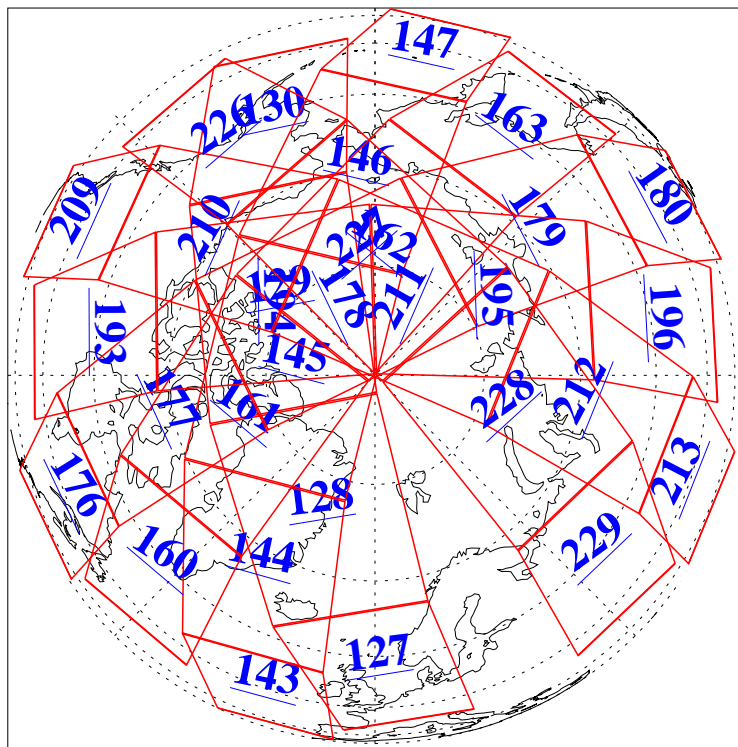

12 Oct 2012
DoY 286
Aqua Day 3814
Ascending Granules

Descending Granules

Legend: AMSU Available, HSB Available, AIRS Available

L1B Availability
 AMSU Granules: 240
 HSB Granules: 0
 AIRS Granules: 240

12 Oct 2012
 DoY 286
 Aqua Day 3814

Northern Hemisphere Granules

Southern Hemisphere Granules

Legend: AMSU Available, HSB Available, AIRS Available