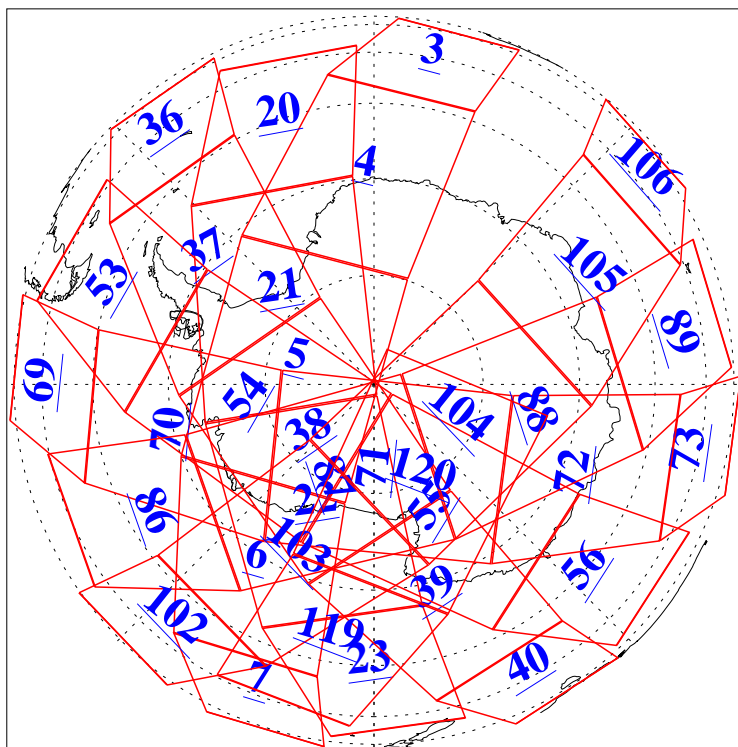

L1B Availability
AMSU Granules: 240
HSB Granules: 0
AIRS Granules: 240

12 Oct 2012
DoY 286
Aqua Day 3814
Granules: 1 to 120

Granules: 121 to 240

Legend: AMSU Available, HSB Available, AIRS Available

L1B Availability
AMSU Granules: 240
HSB Granules: 0
AIRS Granules: 240

12 Oct 2012
DoY 286
Aqua Day 3814
Ascending Granules

Descending Granules

Legend: AMSU Available, HSB Available, AIRS Available

L1B Availability
 AMSU Granules: 240
 HSB Granules: 0
 AIRS Granules: 240

12 Oct 2012
 DoY 286
 Aqua Day 3814

Northern Hemisphere Granules

Southern Hemisphere Granules

Legend: AMSU Available, HSB Available, AIRS Available