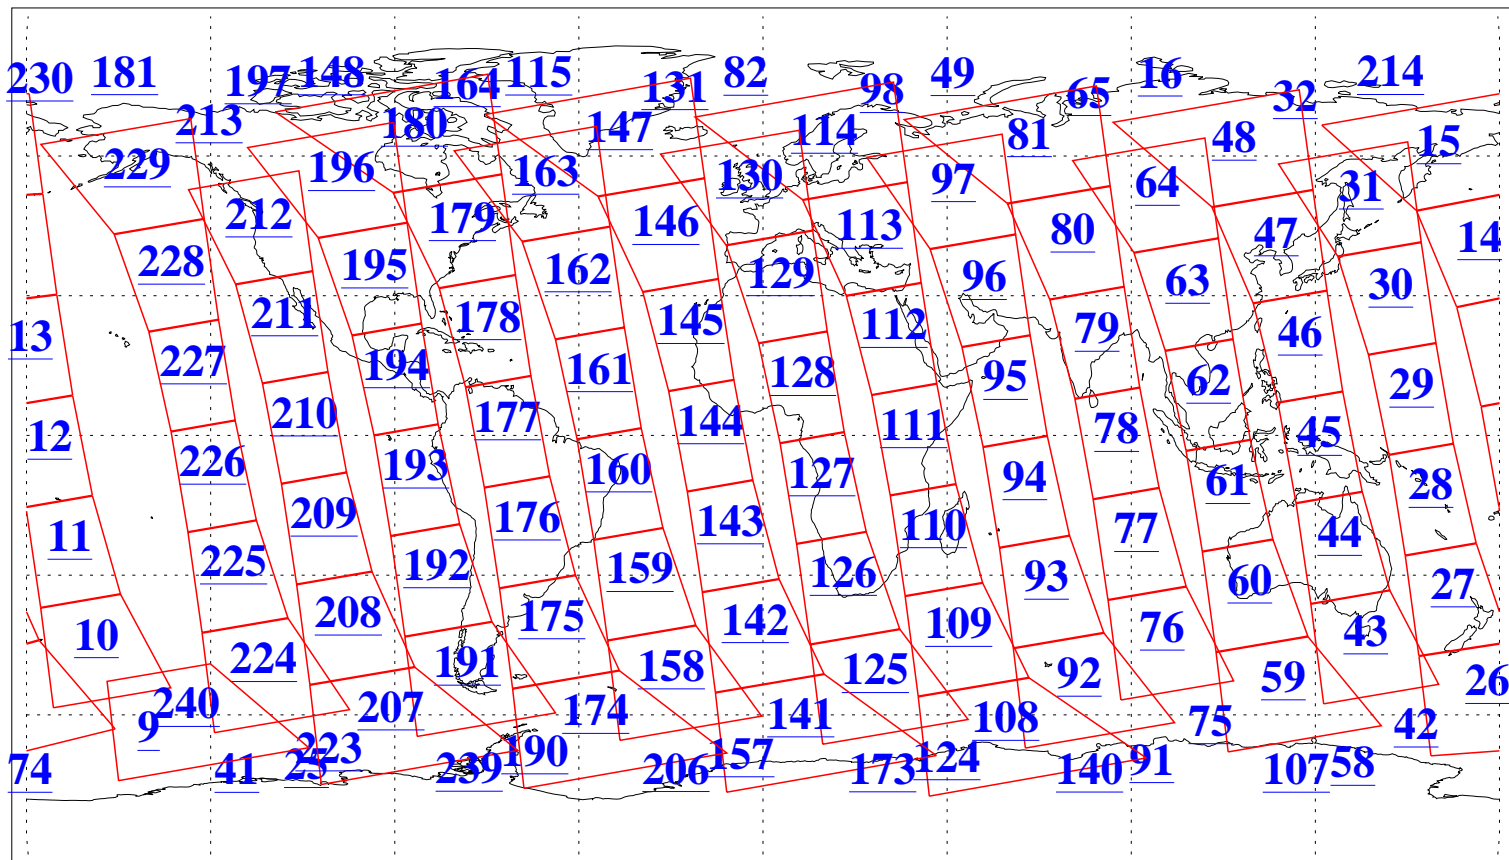

L1B Availability
AMSU Granules: 240
HSB Granules: 0
AIRS Granules: 240

15 Sep 2012
DoY 259
Aqua Day 3787
Granules: 1 to 120

Granules: 121 to 240

Legend: AMSU Available, HSB Available, AIRS Available

L1B Availability
AMSU Granules: 240
HSB Granules: 0
AIRS Granules: 240

15 Sep 2012
DoY 259
Aqua Day 3787

Ascending Granules

Descending Granules

Legend: AMSU Available, HSB Available, AIRS Available

L1B Availability
 AMSU Granules: 240
 HSB Granules: 0
 AIRS Granules: 240

15 Sep 2012
 DoY 259
 Aqua Day 3787

Northern Hemisphere Granules

Southern Hemisphere Granules

Legend: AMSU Available, HSB Available, AIRS Available