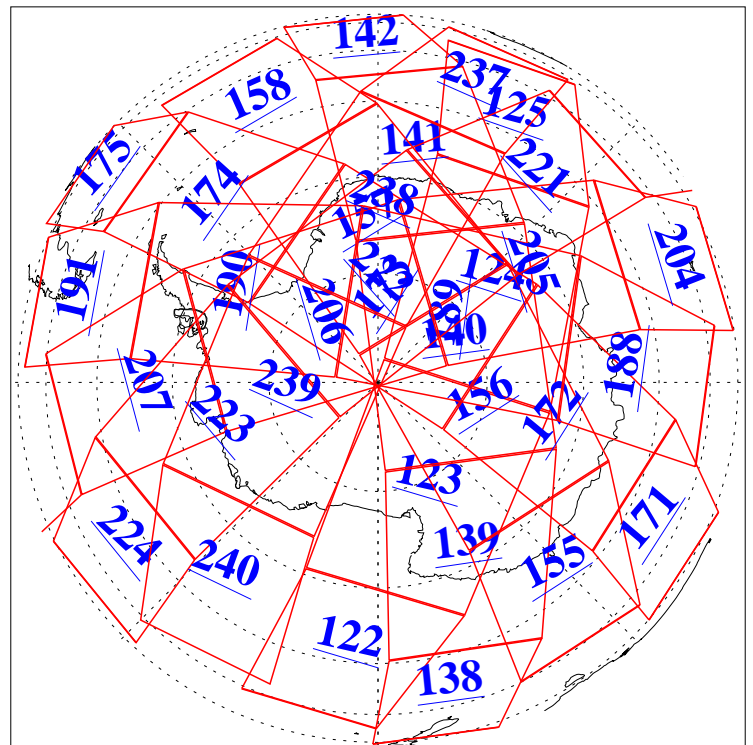

L1B Availability
AMSU Granules: 240
HSB Granules: 0
AIRS Granules: 240

15 Sep 2012
DoY 259
Aqua Day 3787
Granules: 1 to 120

Granules: 121 to 240

Legend: AMSU Available, HSB Available, AIRS Available

L1B Availability
AMSU Granules: 240
HSB Granules: 0
AIRS Granules: 240

15 Sep 2012
DoY 259
Aqua Day 3787

Ascending Granules

Descending Granules

Legend: AMSU Available, HSB Available, AIRS Available

L1B Availability
 AMSU Granules: 240
 HSB Granules: 0
 AIRS Granules: 240

15 Sep 2012
 DoY 259
 Aqua Day 3787

Northern Hemisphere Granules

Southern Hemisphere Granules

Legend: AMSU Available, HSB Available, AIRS Available