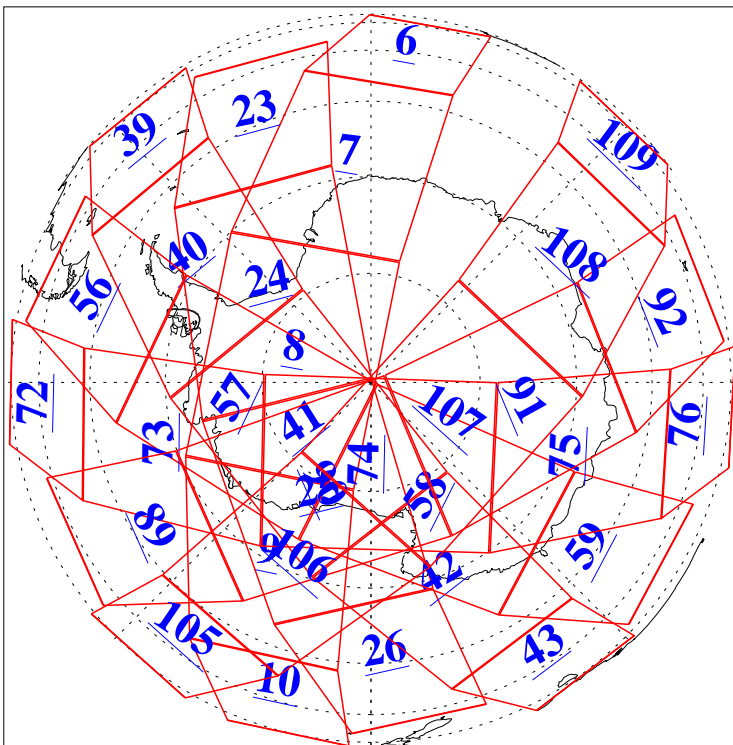

L1B Availability
AMSU Granules: 240
HSB Granules: 0
AIRS Granules: 240

15 Sep 2012
DoY 259
Aqua Day 3787
Granules: 1 to 120

Granules: 121 to 240

Legend: AMSU Available, HSB Available, AIRS Available

L1B Availability
AMSU Granules: 240
HSB Granules: 0
AIRS Granules: 240

15 Sep 2012
DoY 259
Aqua Day 3787

Ascending Granules

Descending Granules

Legend: AMSU Available, HSB Available, AIRS Available

L1B Availability
 AMSU Granules: 240
 HSB Granules: 0
 AIRS Granules: 240

15 Sep 2012
 DoY 259
 Aqua Day 3787

Northern Hemisphere Granules

Southern Hemisphere Granules

Legend: AMSU Available, HSB Available, AIRS Available