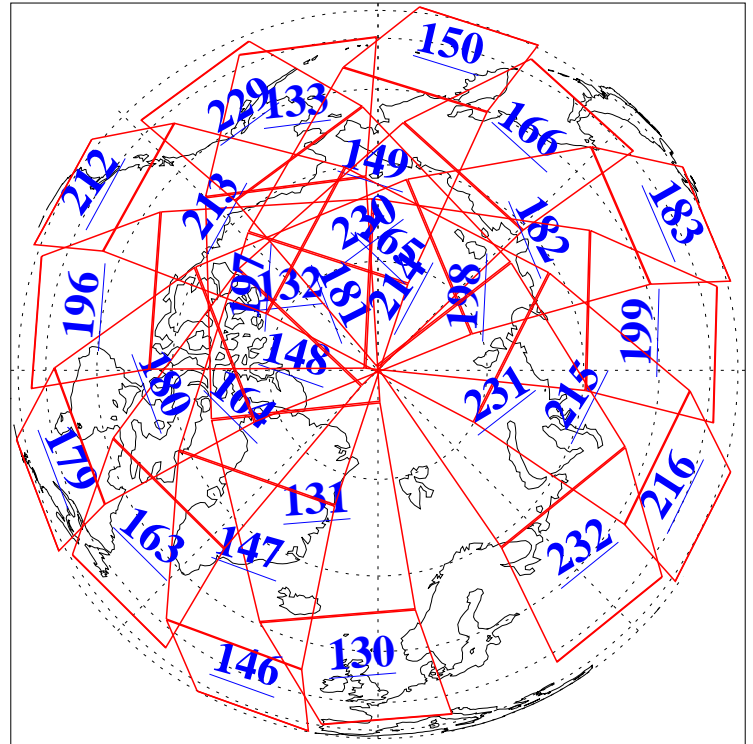

15 Sep 2012
DoY 259
Aqua Day 3787

Ascending Granules

Descending Granules

Legend: AMSU Available, HSB Available, AIRS Available

L1B Availability
 AMSU Granules: 240
 HSB Granules: 0
 AIRS Granules: 240

15 Sep 2012
 DoY 259
 Aqua Day 3787

Northern Hemisphere Granules

Southern Hemisphere Granules

Legend: AMSU Available, HSB Available, AIRS Available