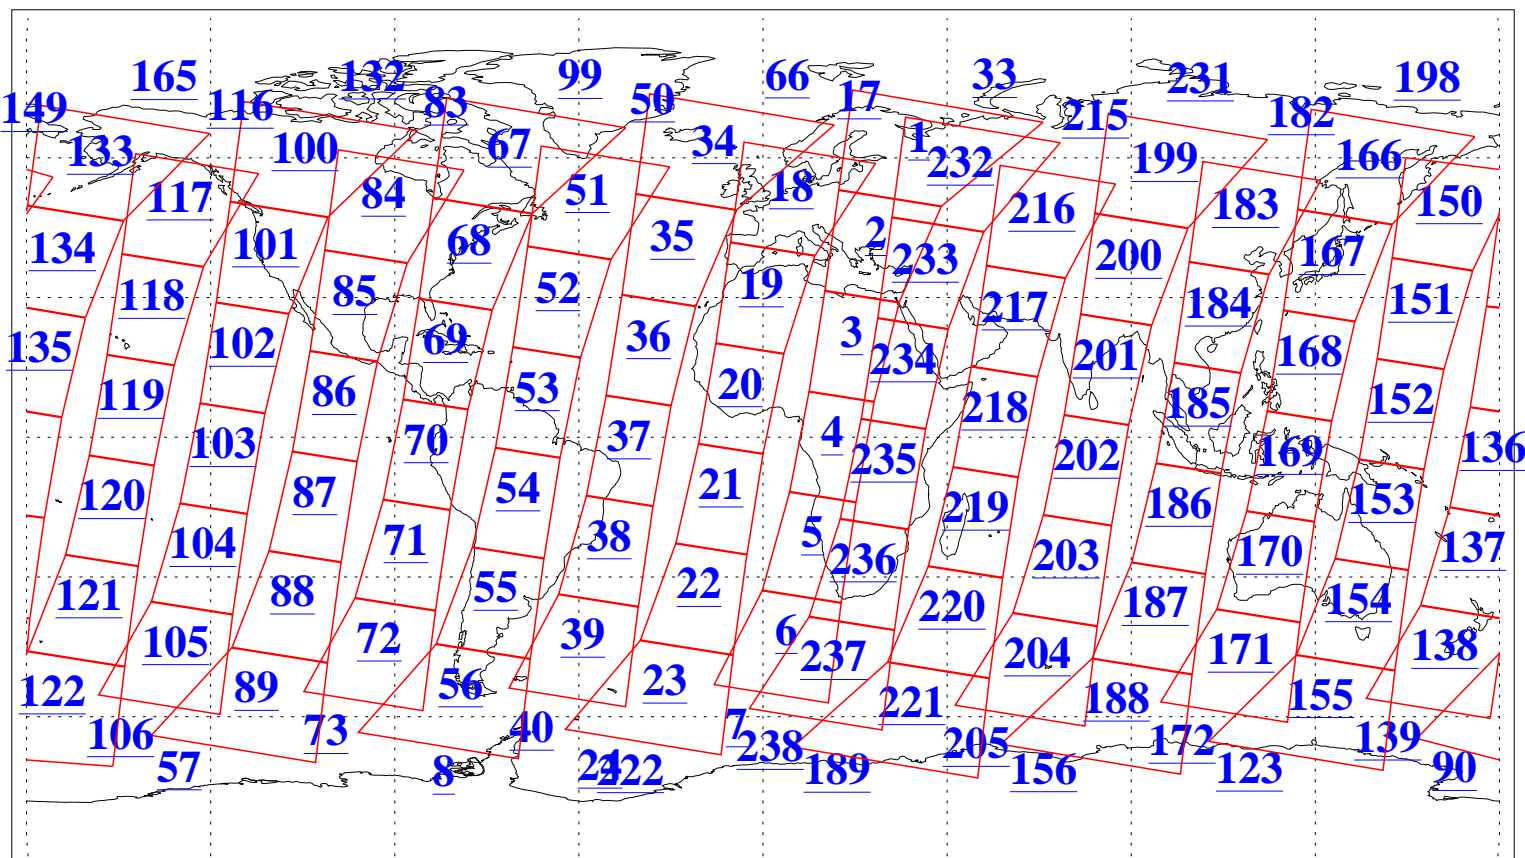

L1B Availability
AMSU Granules: 240
HSB Granules: 0
AIRS Granules: 240

15 Sep 2012
DoY 259
Aqua Day 3787
Granules: 1 to 120

Granules: 121 to 240

Legend: AMSU Available, HSB Available, AIRS Available

L1B Availability
AMSU Granules: 240
HSB Granules: 0
AIRS Granules: 240

15 Sep 2012
DoY 259
Aqua Day 3787

Ascending Granules

Descending Granules

Legend: AMSU Available, HSB Available, AIRS Available

L1B Availability
 AMSU Granules: 240
 HSB Granules: 0
 AIRS Granules: 240

15 Sep 2012
 DoY 259
 Aqua Day 3787

Northern Hemisphere Granules

Southern Hemisphere Granules

Legend: AMSU Available, HSB Available, AIRS Available