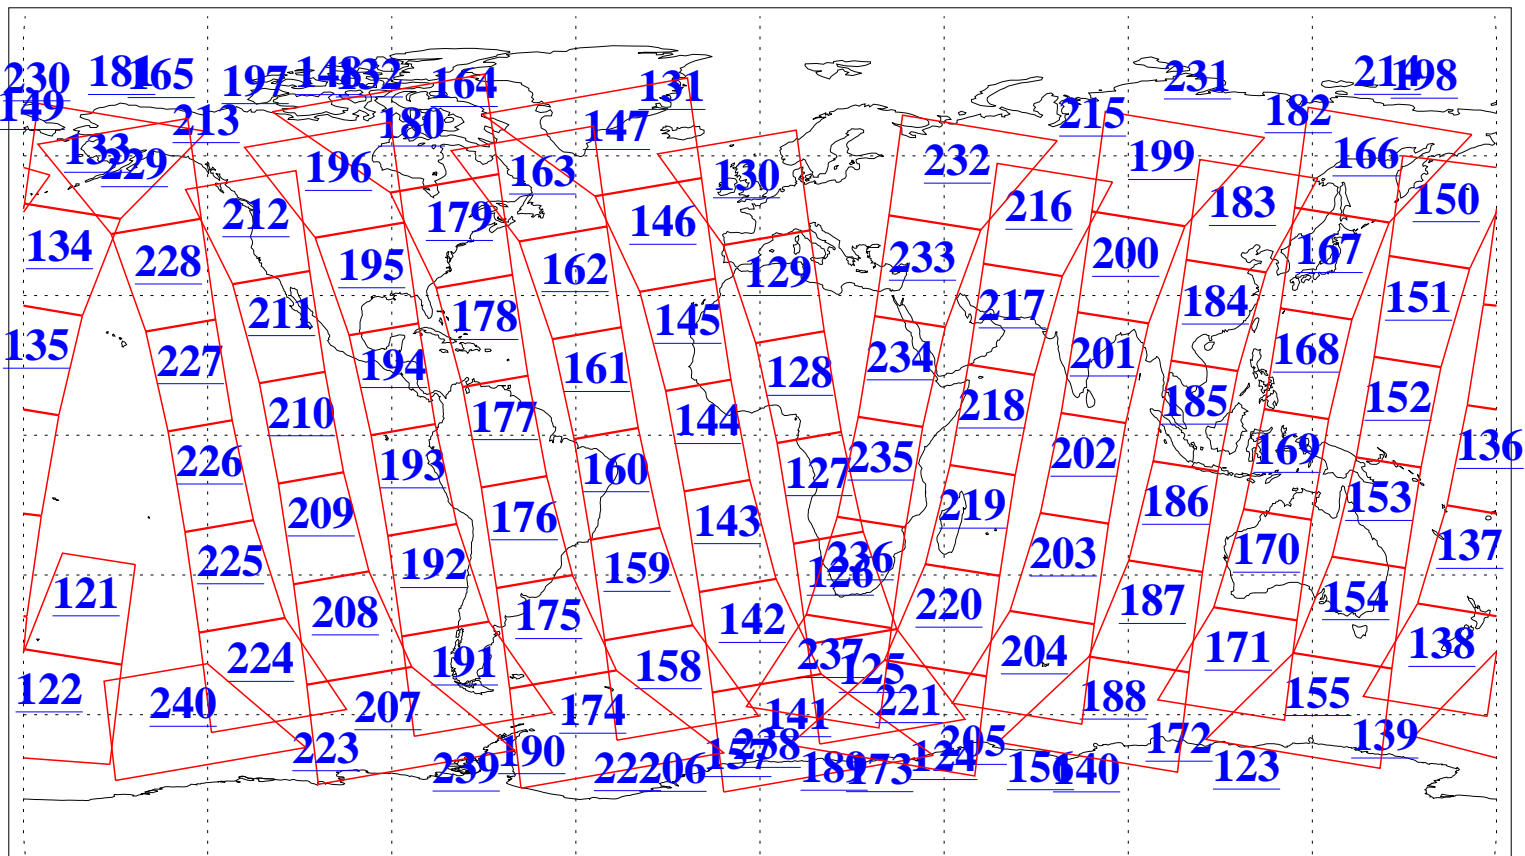

L1B Availability
AMSU Granules: 240
HSB Granules: 0
AIRS Granules: 240

15 Sep 2012
DoY 259
Aqua Day 3787
Granules: 1 to 120

Granules: 121 to 240

Legend: AMSU Available, HSB Available, AIRS Available

L1B Availability
AMSU Granules: 240
HSB Granules: 0
AIRS Granules: 240

15 Sep 2012
DoY 259
Aqua Day 3787

Ascending Granules

Descending Granules

Legend: AMSU Available, HSB Available, AIRS Available

L1B Availability
 AMSU Granules: 240
 HSB Granules: 0
 AIRS Granules: 240

15 Sep 2012
 DoY 259
 Aqua Day 3787

Northern Hemisphere Granules

Southern Hemisphere Granules

Legend: AMSU Available, HSB Available, AIRS Available