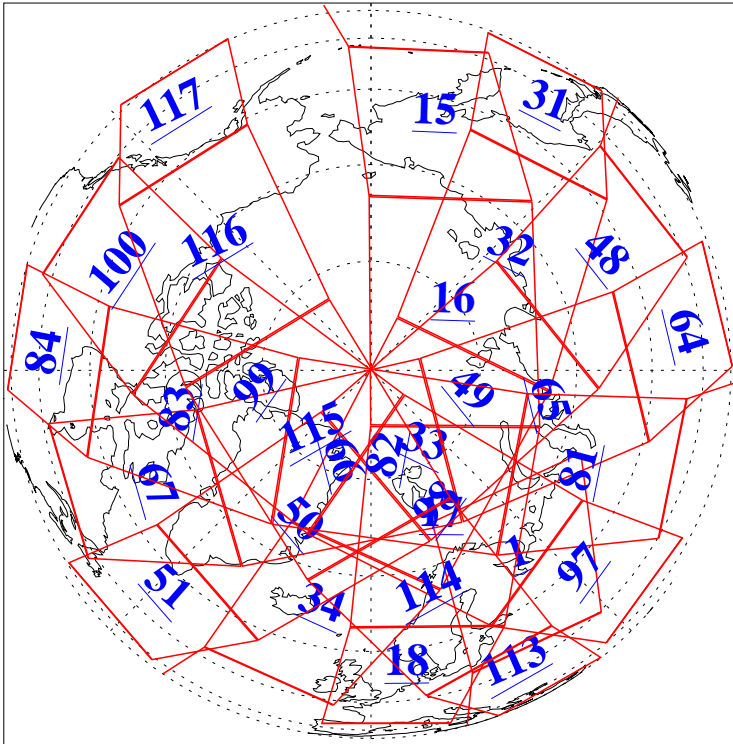

L1B Availability
AMSU Granules: 240
HSB Granules: 0
AIRS Granules: 240

15 Sep 2012
DoY 259
Aqua Day 3787
Granules: 1 to 120

Granules: 121 to 240

Legend: AMSU Available, HSB Available, AIRS Available

L1B Availability
AMSU Granules: 240
HSB Granules: 0
AIRS Granules: 240

15 Sep 2012
DoY 259
Aqua Day 3787

Ascending Granules

Descending Granules

Legend: AMSU Available, HSB Available, AIRS Available

L1B Availability
 AMSU Granules: 240
 HSB Granules: 0
 AIRS Granules: 240

15 Sep 2012
 DoY 259
 Aqua Day 3787

Northern Hemisphere Granules

Southern Hemisphere Granules

Legend: AMSU Available, HSB Available, AIRS Available