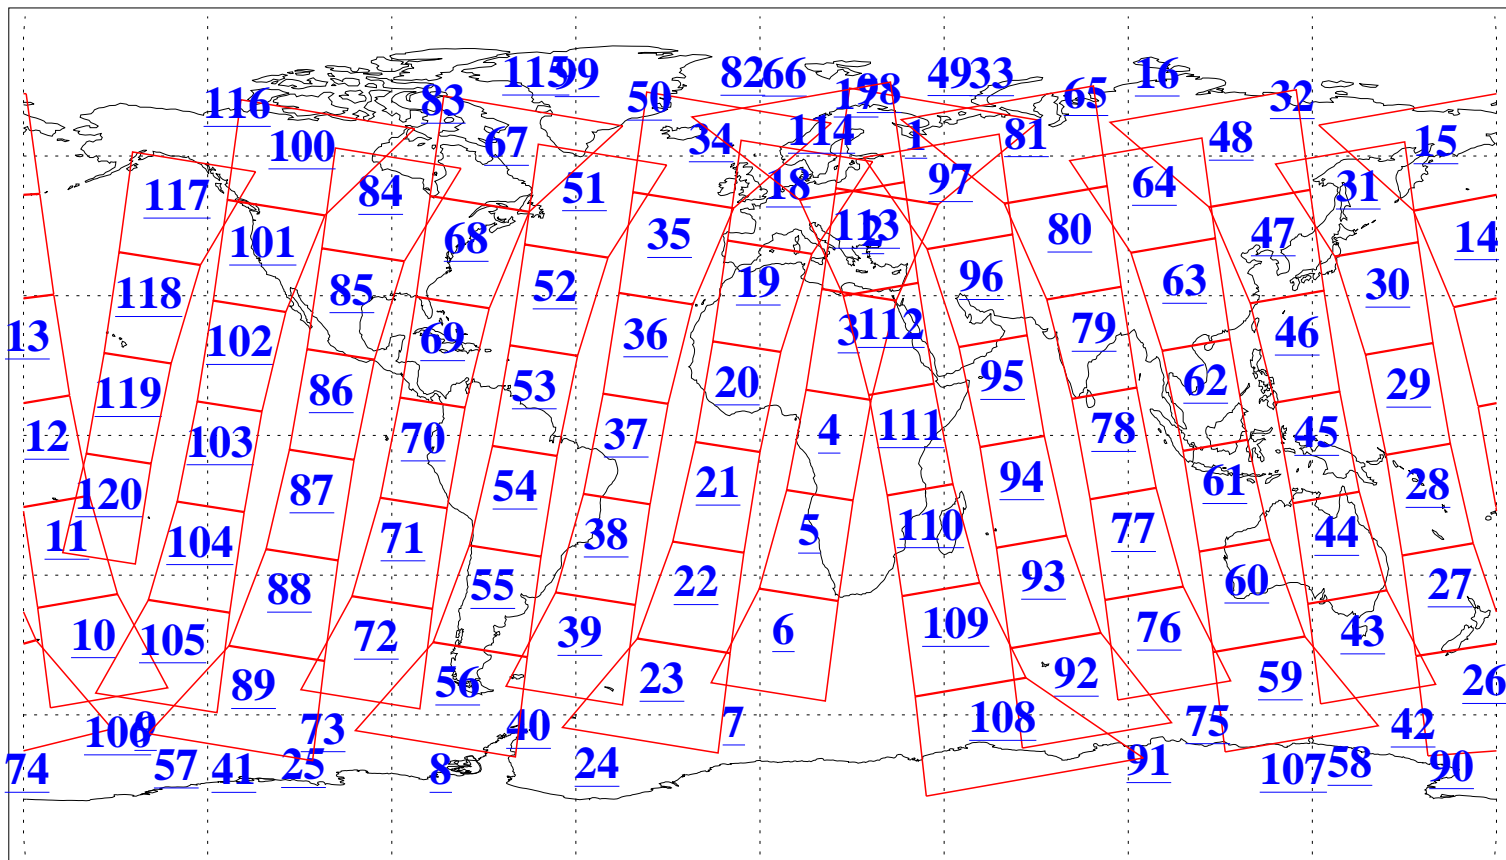

L1B Availability
AMSU Granules: 240
HSB Granules: 0
AIRS Granules: 240

15 Sep 2012
DoY 259
Aqua Day 3787
Granules: 1 to 120

Granules: 121 to 240

Legend: AMSU Available, HSB Available, AIRS Available

L1B Availability
AMSU Granules: 240
HSB Granules: 0
AIRS Granules: 240

15 Sep 2012
DoY 259
Aqua Day 3787

Ascending Granules

Descending Granules

Legend: AMSU Available, HSB Available, AIRS Available

L1B Availability
 AMSU Granules: 240
 HSB Granules: 0
 AIRS Granules: 240

15 Sep 2012
 DoY 259
 Aqua Day 3787

Northern Hemisphere Granules

Southern Hemisphere Granules

Legend: AMSU Available, HSB Available, AIRS Available