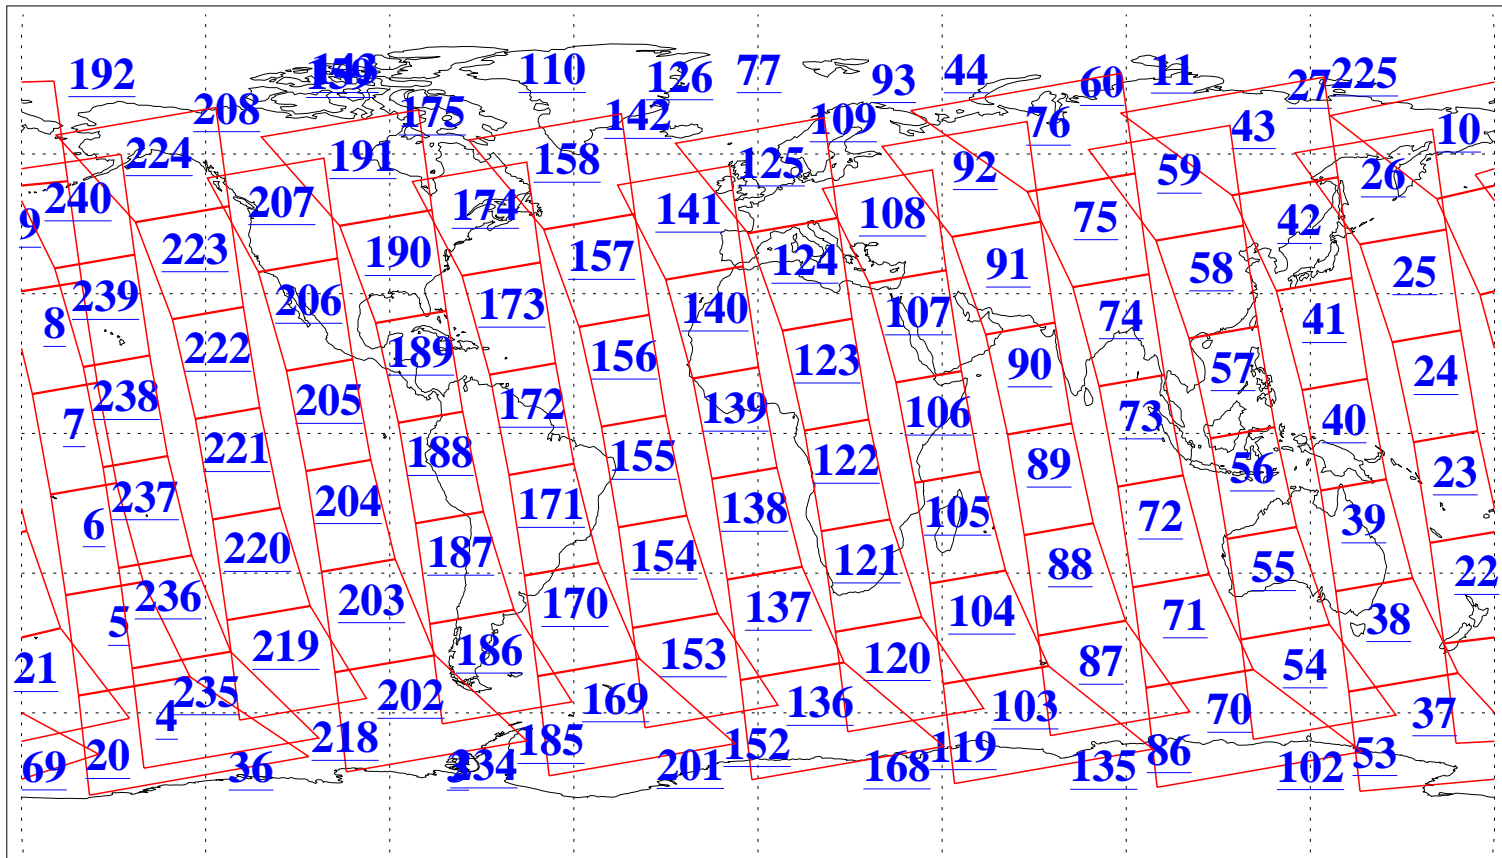

L1B Availability  
AMSU Granules: 240  
HSB Granules: 0  
AIRS Granules: 240

27 Aug 2012  
DoY 240  
Aqua Day 3768  
Granules: 1 to 120

Granules: 121 to 240

Legend: AMSU Available, HSB Available, AIRS Available

L1B Availability  
AMSU Granules: 240  
HSB Granules: 0  
AIRS Granules: 240

27 Aug 2012  
DoY 240  
Aqua Day 3768

Ascending Granules

Descending Granules

Legend: AMSU Available, HSB Available, AIRS Available