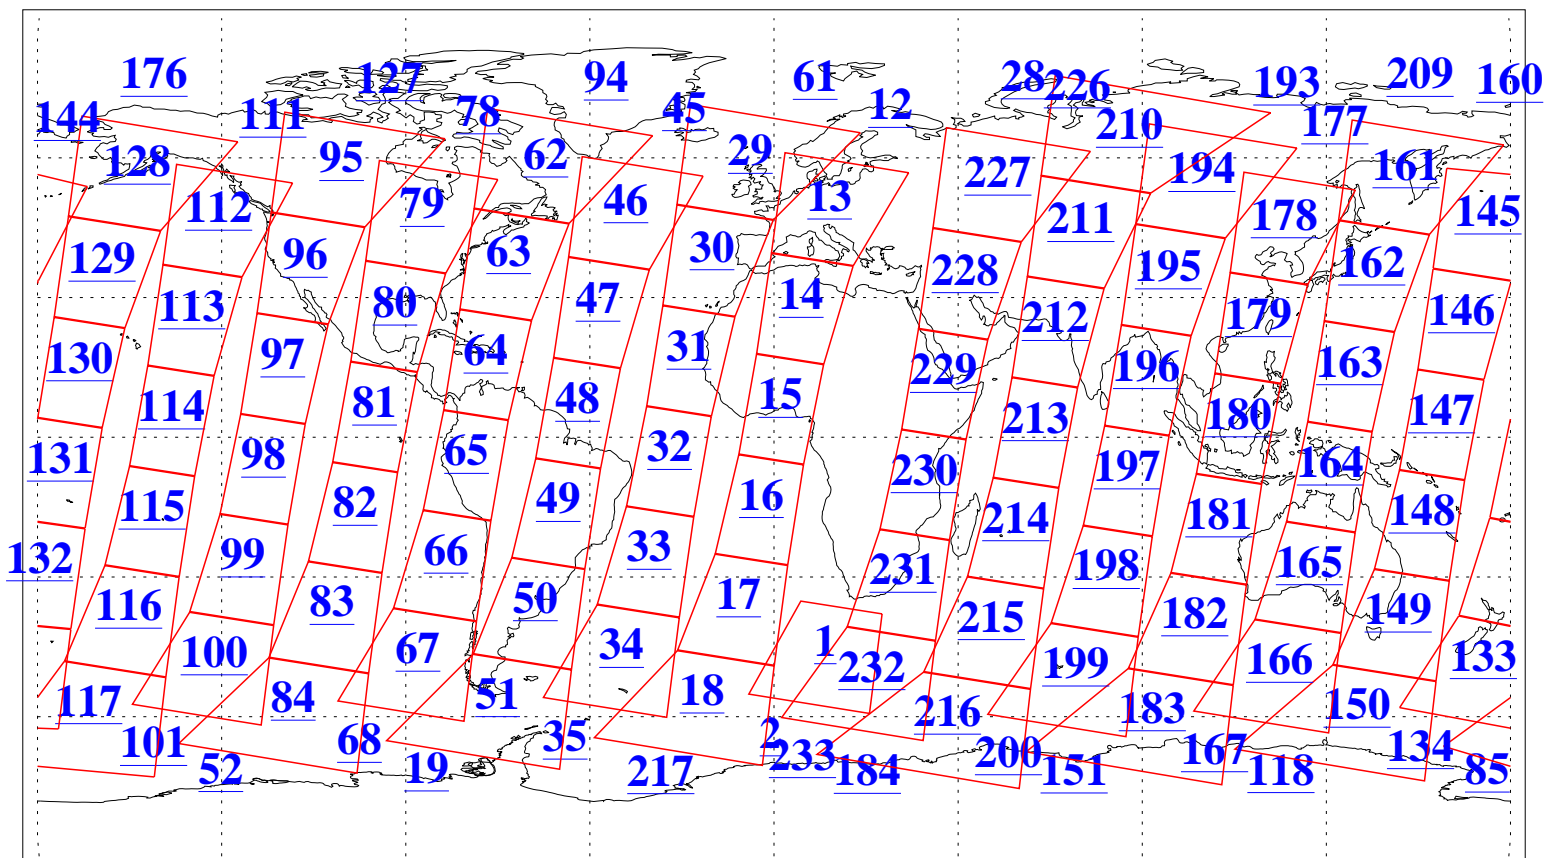

L1B Availability  
AMSU Granules: 240  
HSB Granules: 0  
AIRS Granules: 240

27 Aug 2012  
DoY 240  
Aqua Day 3768  
Granules: 1 to 120

Granules: 121 to 240

Legend: AMSU Available, HSB Available, AIRS Available

L1B Availability  
AMSU Granules: 240  
HSB Granules: 0  
AIRS Granules: 240

27 Aug 2012  
DoY 240  
Aqua Day 3768

Ascending Granules

Descending Granules

Legend: AMSU Available, HSB Available, AIRS Available