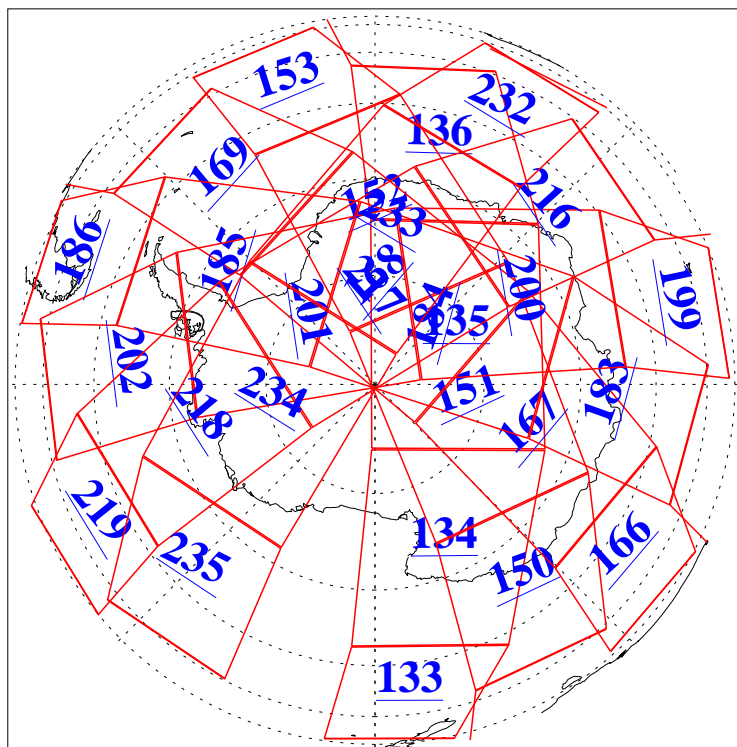

Legend: AMSU Available, HSB Available, AIRS Available