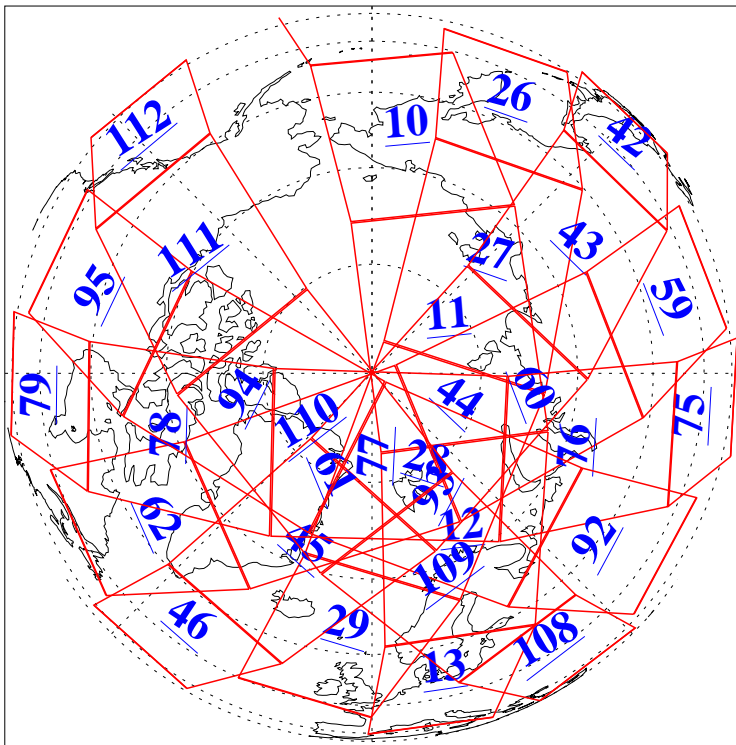

L1B Availability  
AMSU Granules: 240  
HSB Granules: 0  
AIRS Granules: 240

27 Aug 2012  
DoY 240  
Aqua Day 3768  
Granules: 1 to 120

Granules: 121 to 240

Legend: AMSU Available, HSB Available, AIRS Available

L1B Availability  
AMSU Granules: 240  
HSB Granules: 0  
AIRS Granules: 240

27 Aug 2012  
DoY 240  
Aqua Day 3768

Ascending Granules

Descending Granules

Legend: AMSU Available, HSB Available, AIRS Available

### Northern Hemisphere Granules