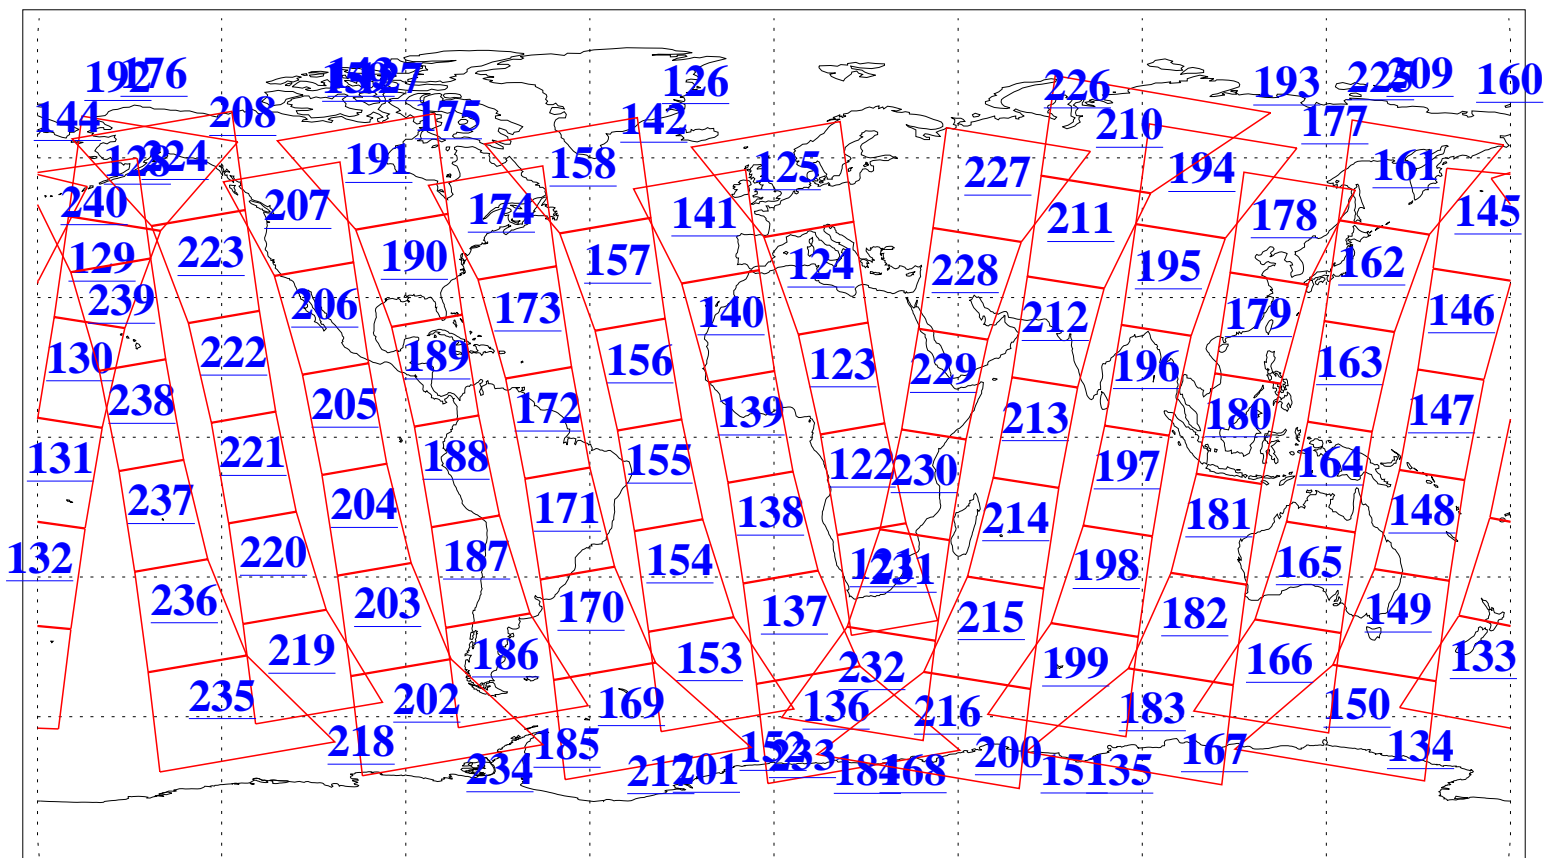

L1B Availability  
AMSU Granules: 240  
HSB Granules: 0  
AIRS Granules: 240

27 Aug 2012  
DoY 240  
Aqua Day 3768  
Granules: 1 to 120

Granules: 121 to 240

Legend: AMSU Available, HSB Available, AIRS Available

L1B Availability  
AMSU Granules: 240  
HSB Granules: 0  
AIRS Granules: 240

27 Aug 2012  
DoY 240  
Aqua Day 3768

Ascending Granules

Descending Granules

Legend: AMSU Available, HSB Available, AIRS Available