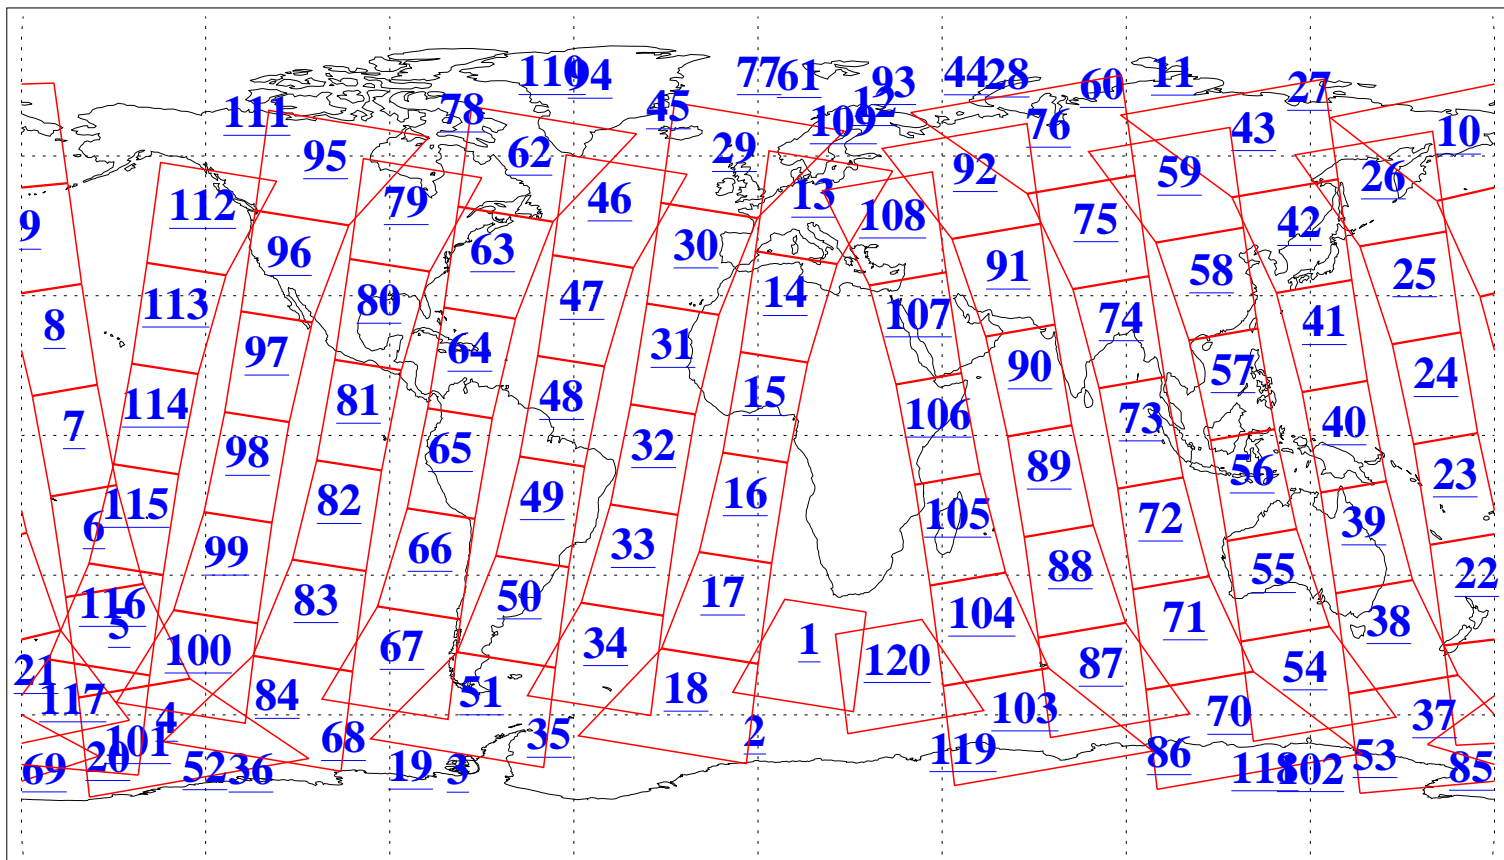

L1B Availability  
AMSU Granules: 240  
HSB Granules: 0  
AIRS Granules: 240

27 Aug 2012  
DoY 240  
Aqua Day 3768  
Granules: 1 to 120

Granules: 121 to 240

Legend: AMSU Available, HSB Available, AIRS Available

L1B Availability  
AMSU Granules: 240  
HSB Granules: 0  
AIRS Granules: 240

27 Aug 2012  
DoY 240  
Aqua Day 3768

Ascending Granules

Descending Granules

Legend: AMSU Available, HSB Available, AIRS Available