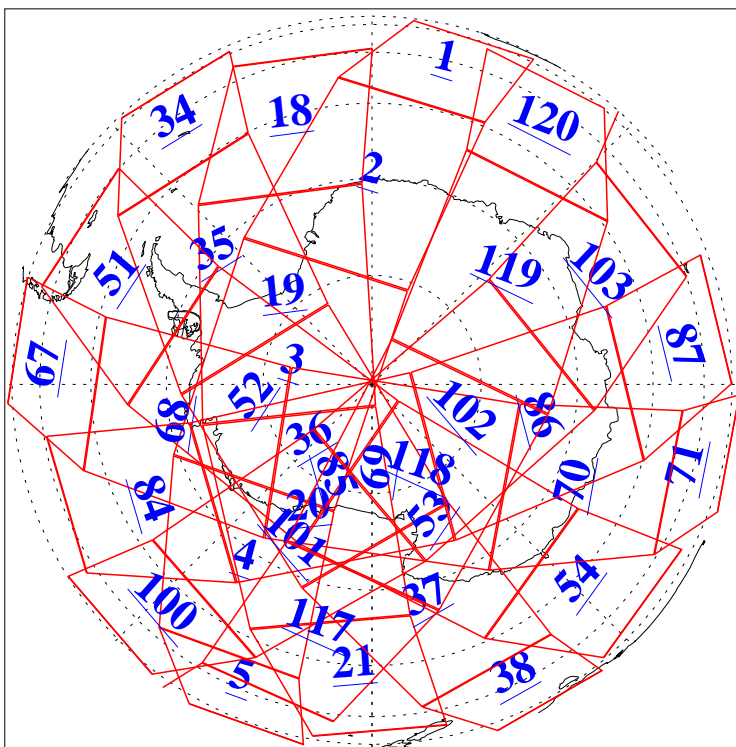

Legend: AMSU Available, HSB Available, AIRS Available