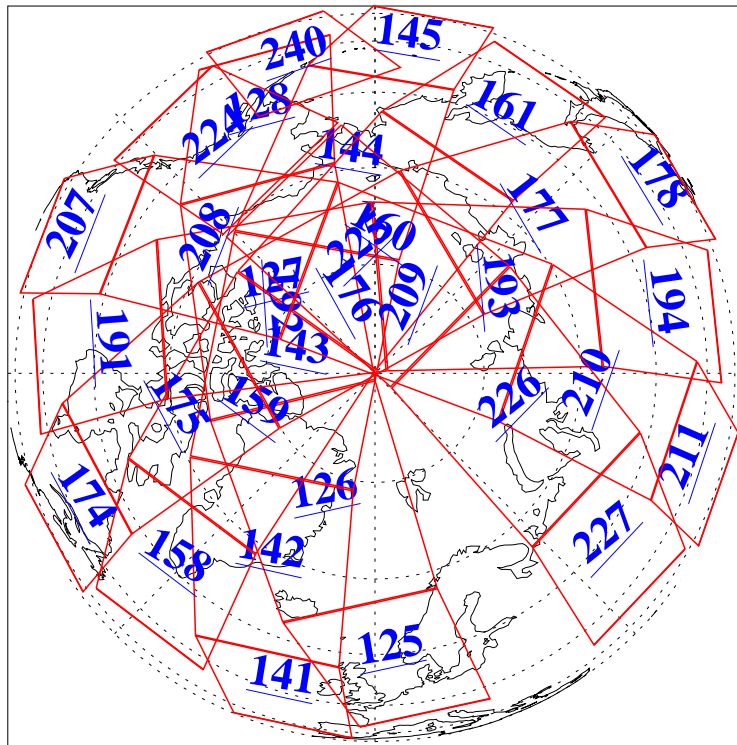

L1B Availability  
AMSU Granules: 240  
HSB Granules: 0  
AIRS Granules: 240

27 Aug 2012  
DoY 240  
Aqua Day 3768  
Granules: 1 to 120

Granules: 121 to 240

Legend: AMSU Available, HSB Available, AIRS Available

L1B Availability  
AMSU Granules: 240  
HSB Granules: 0  
AIRS Granules: 240

27 Aug 2012  
DoY 240  
Aqua Day 3768

Ascending Granules

Descending Granules

Legend: AMSU Available, HSB Available, AIRS Available

### Northern Hemisphere Granules