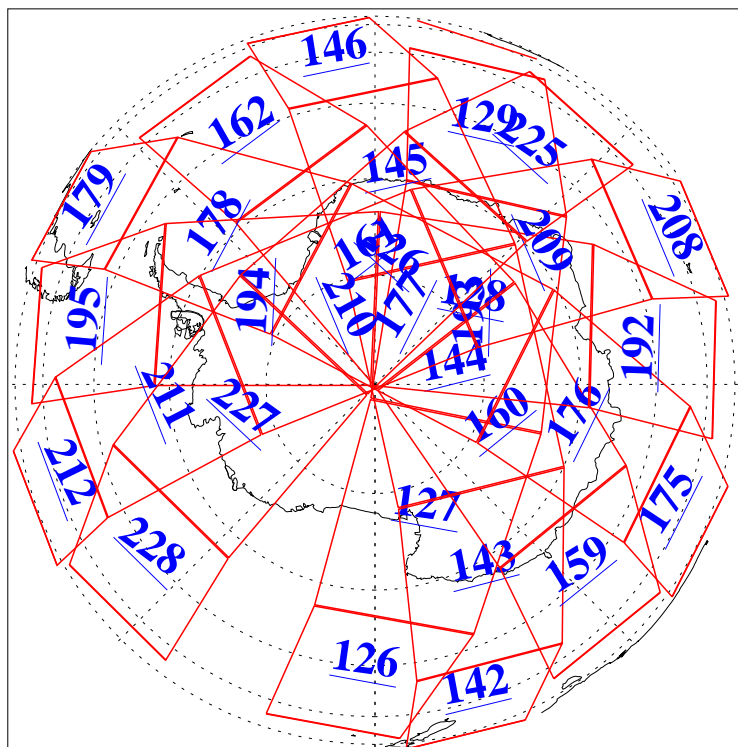

L1B Availability  
AMSU Granules: 240  
HSB Granules: 0  
AIRS Granules: 240

26 Aug 2012  
DoY 239  
Aqua Day 3767  
Granules: 1 to 120

Granules: 121 to 240

Legend: AMSU Available, HSB Available, AIRS Available

L1B Availability  
AMSU Granules: 240  
HSB Granules: 0  
AIRS Granules: 240

26 Aug 2012  
DoY 239  
Aqua Day 3767

Ascending Granules

Descending Granules

Legend: AMSU Available, HSB Available, AIRS Available

L1B Availability  
 AMSU Granules: 240  
 HSB Granules: 0  
 AIRS Granules: 240

26 Aug 2012  
 DoY 239  
 Aqua Day 3767

Northern Hemisphere Granules

Southern Hemisphere Granules

Legend: AMSU Available, HSB Available, AIRS Available