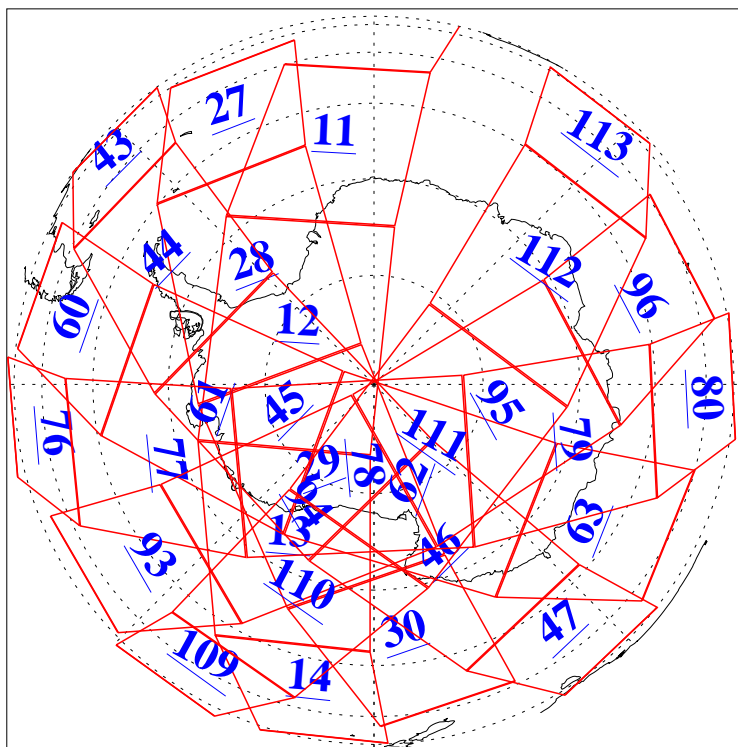

L1B Availability  
AMSU Granules: 240  
HSB Granules: 0  
AIRS Granules: 240

26 Aug 2012  
DoY 239  
Aqua Day 3767  
Granules: 1 to 120

Granules: 121 to 240

Legend: AMSU Available, HSB Available, AIRS Available

L1B Availability  
AMSU Granules: 240  
HSB Granules: 0  
AIRS Granules: 240

26 Aug 2012  
DoY 239  
Aqua Day 3767

Ascending Granules

Descending Granules

Legend: AMSU Available, HSB Available, AIRS Available

L1B Availability  
 AMSU Granules: 240  
 HSB Granules: 0  
 AIRS Granules: 240

26 Aug 2012  
 DoY 239  
 Aqua Day 3767

Northern Hemisphere Granules

Southern Hemisphere Granules

Legend: AMSU Available, HSB Available, AIRS Available