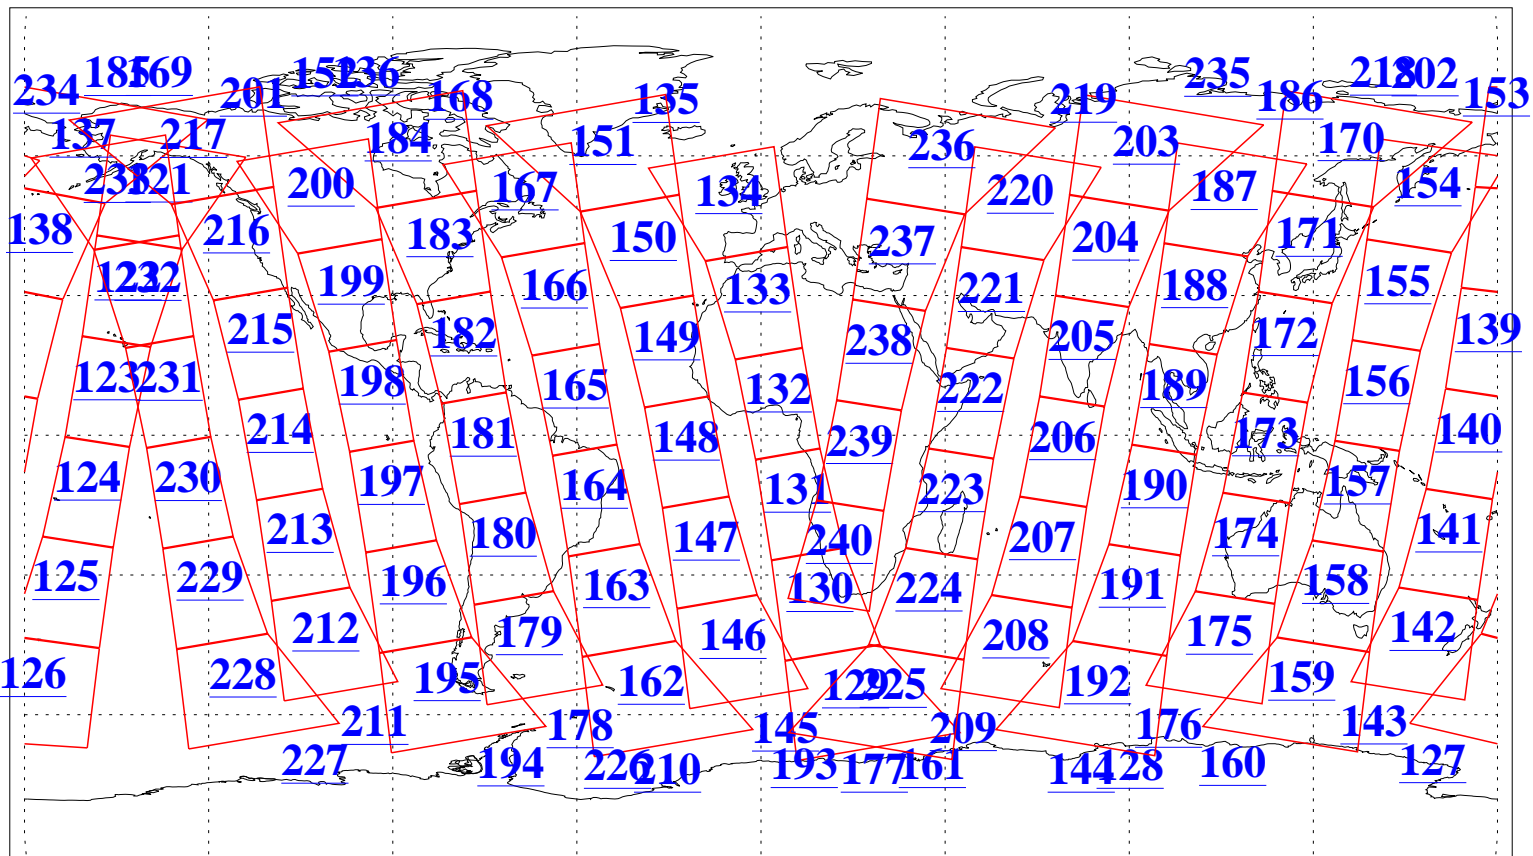

L1B Availability  
AMSU Granules: 240  
HSB Granules: 0  
AIRS Granules: 240

26 Aug 2012  
DoY 239  
Aqua Day 3767  
Granules: 1 to 120

Granules: 121 to 240

Legend: AMSU Available, HSB Available, AIRS Available

L1B Availability  
AMSU Granules: 240  
HSB Granules: 0  
AIRS Granules: 240

26 Aug 2012  
DoY 239  
Aqua Day 3767

Ascending Granules

Descending Granules

Legend: AMSU Available, HSB Available, AIRS Available