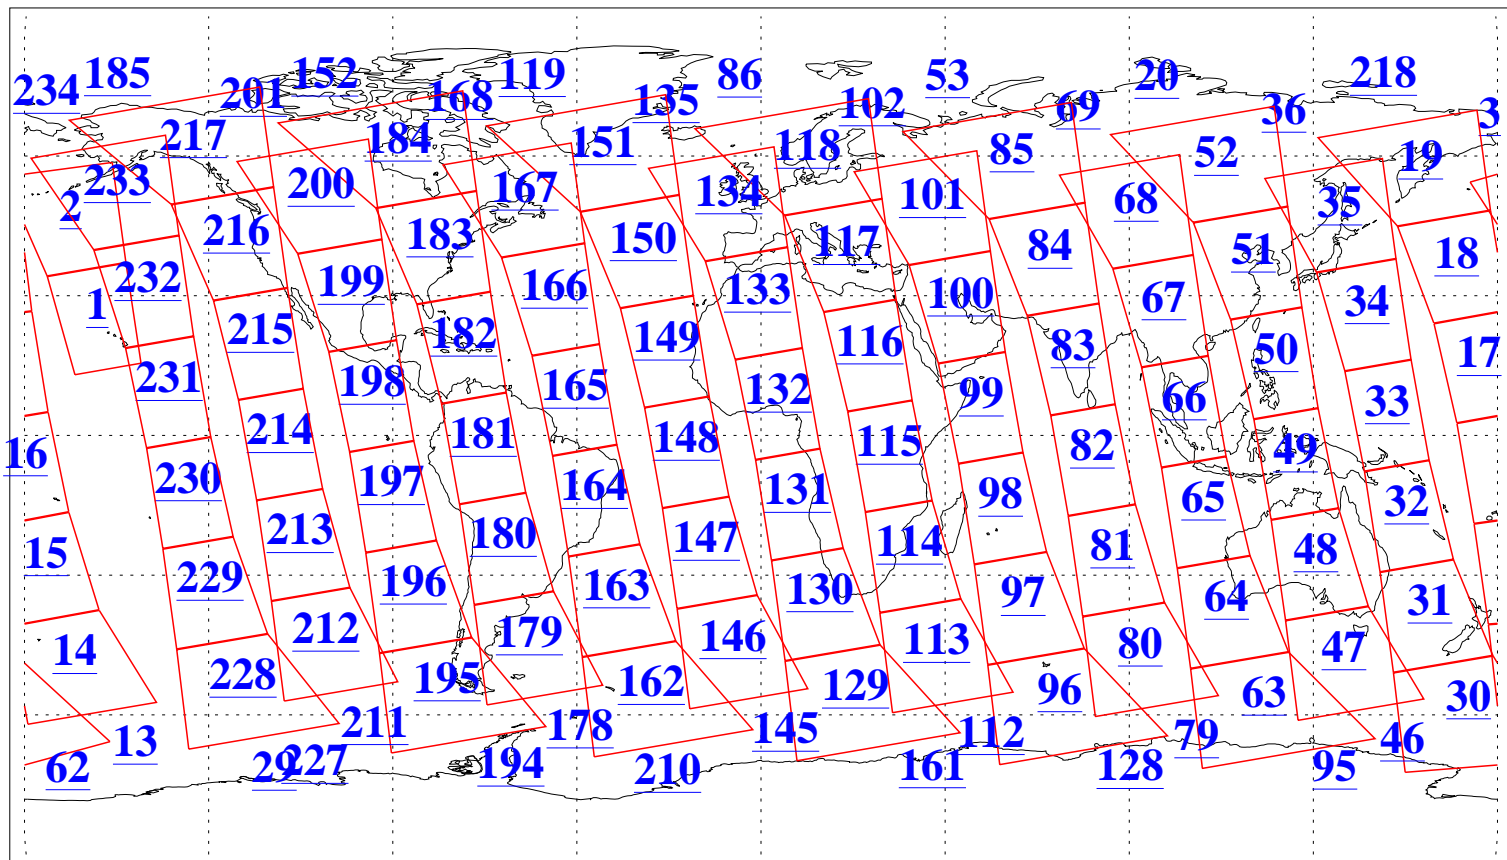

L1B Availability  
AMSU Granules: 240  
HSB Granules: 0  
AIRS Granules: 240

26 Aug 2012  
DoY 239  
Aqua Day 3767  
Granules: 1 to 120

Granules: 121 to 240

Legend: AMSU Available, HSB Available, AIRS Available

L1B Availability  
AMSU Granules: 240  
HSB Granules: 0  
AIRS Granules: 240

26 Aug 2012  
DoY 239  
Aqua Day 3767

Ascending Granules

Descending Granules

Legend: AMSU Available, HSB Available, AIRS Available

L1B Availability  
 AMSU Granules: 240  
 HSB Granules: 0  
 AIRS Granules: 240

26 Aug 2012  
 DoY 239  
 Aqua Day 3767

Northern Hemisphere Granules

Southern Hemisphere Granules

Legend: AMSU Available, HSB Available, AIRS Available