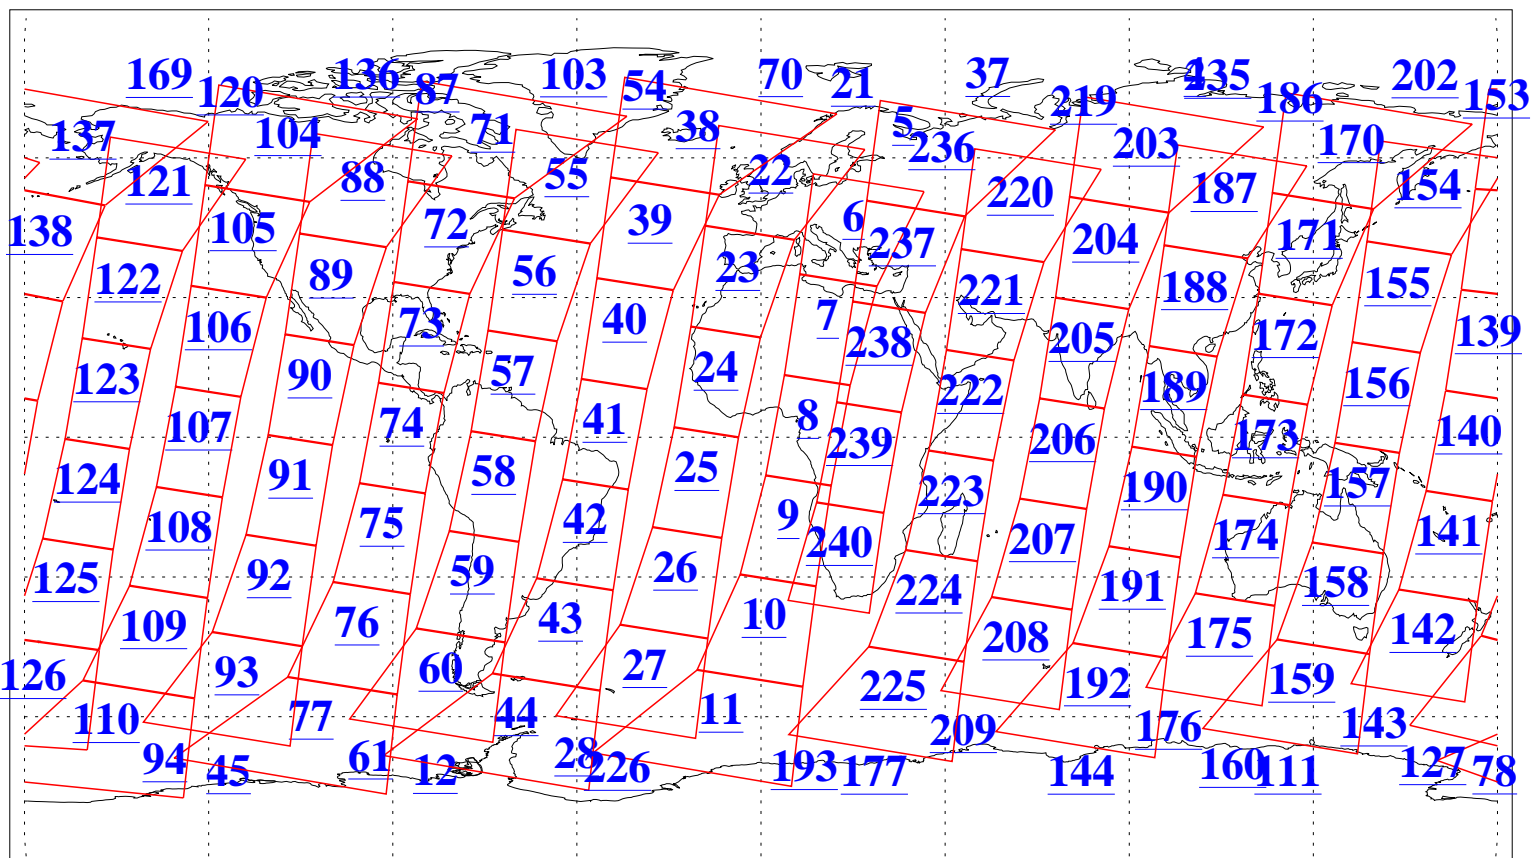

L1B Availability  
AMSU Granules: 240  
HSB Granules: 0  
AIRS Granules: 240

26 Aug 2012  
DoY 239  
Aqua Day 3767  
Granules: 1 to 120

Granules: 121 to 240

Legend: AMSU Available, HSB Available, AIRS Available

L1B Availability  
AMSU Granules: 240  
HSB Granules: 0  
AIRS Granules: 240

26 Aug 2012  
DoY 239  
Aqua Day 3767

Ascending Granules

Descending Granules

Legend: AMSU Available, HSB Available, AIRS Available

L1B Availability  
 AMSU Granules: 240  
 HSB Granules: 0  
 AIRS Granules: 240

26 Aug 2012  
 DoY 239  
 Aqua Day 3767

Northern Hemisphere Granules

Southern Hemisphere Granules

Legend: AMSU Available, HSB Available, AIRS Available