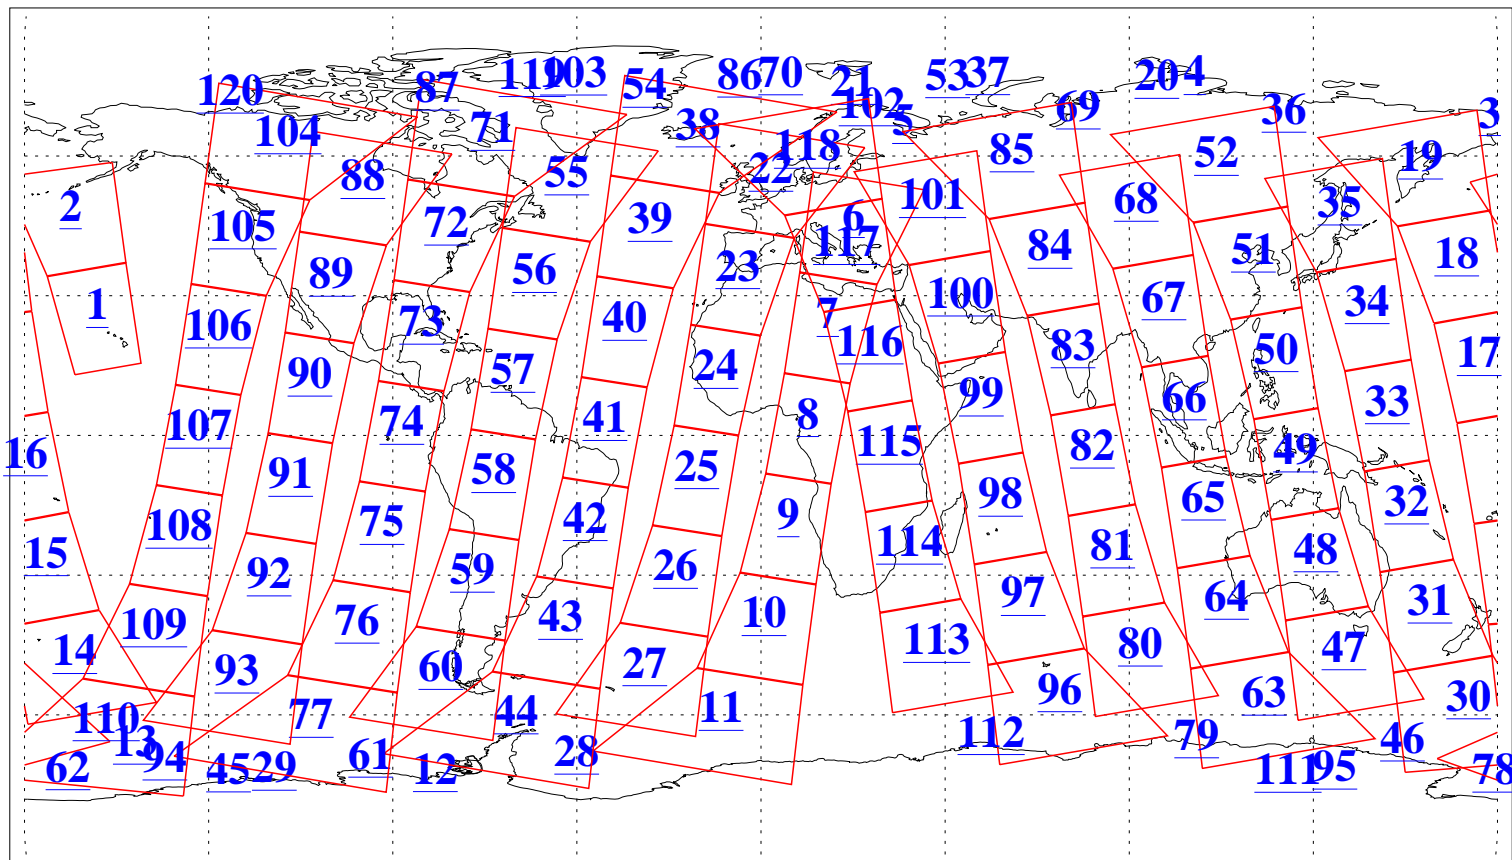

L1B Availability  
AMSU Granules: 240  
HSB Granules: 0  
AIRS Granules: 240

26 Aug 2012  
DoY 239  
Aqua Day 3767  
Granules: 1 to 120

Granules: 121 to 240

Legend: AMSU Available, HSB Available, AIRS Available

L1B Availability  
AMSU Granules: 240  
HSB Granules: 0  
AIRS Granules: 240

26 Aug 2012  
DoY 239  
Aqua Day 3767

Ascending Granules

Descending Granules

Legend: AMSU Available, HSB Available, AIRS Available

L1B Availability  
 AMSU Granules: 240  
 HSB Granules: 0  
 AIRS Granules: 240

26 Aug 2012  
 DoY 239  
 Aqua Day 3767

Northern Hemisphere Granules

Southern Hemisphere Granules

Legend: AMSU Available, HSB Available, AIRS Available