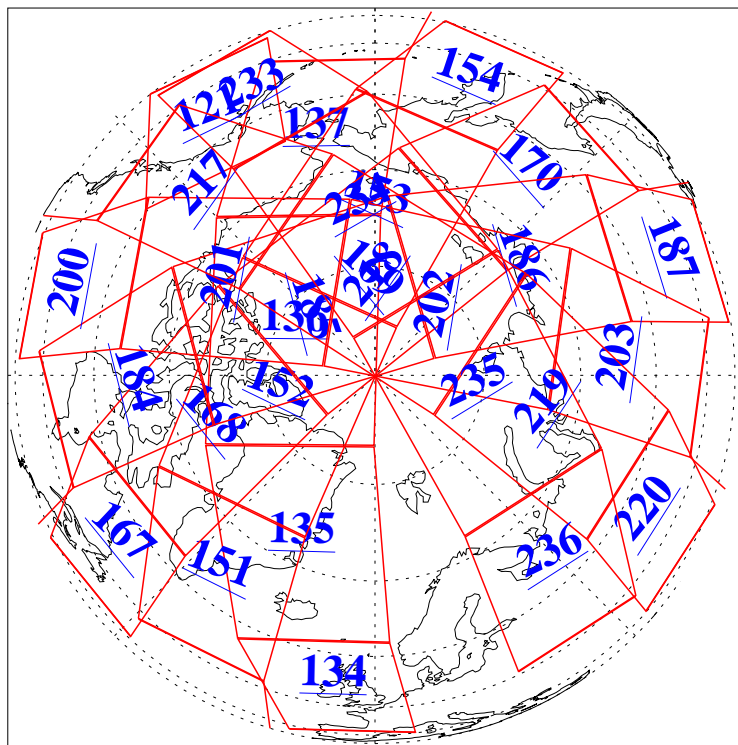

L1B Availability  
AMSU Granules: 240  
HSB Granules: 0  
AIRS Granules: 240

26 Aug 2012  
DoY 239  
Aqua Day 3767  
Granules: 1 to 120

Granules: 121 to 240

Legend: AMSU Available, HSB Available, AIRS Available

L1B Availability  
AMSU Granules: 240  
HSB Granules: 0  
AIRS Granules: 240

26 Aug 2012  
DoY 239  
Aqua Day 3767

Ascending Granules

Descending Granules

Legend: AMSU Available, HSB Available, AIRS Available

L1B Availability  
 AMSU Granules: 240  
 HSB Granules: 0  
 AIRS Granules: 240

26 Aug 2012  
 DoY 239  
 Aqua Day 3767

Northern Hemisphere Granules

Southern Hemisphere Granules

Legend: AMSU Available, HSB Available, AIRS Available