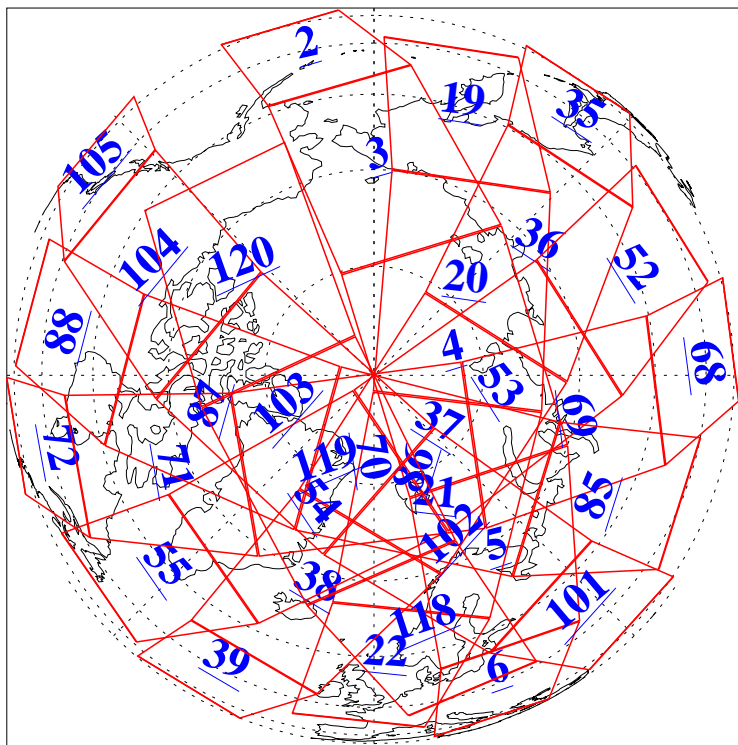

L1B Availability  
AMSU Granules: 240  
HSB Granules: 0  
AIRS Granules: 240

26 Aug 2012  
DoY 239  
Aqua Day 3767  
Granules: 1 to 120

Granules: 121 to 240

Legend: AMSU Available, HSB Available, AIRS Available

L1B Availability  
AMSU Granules: 240  
HSB Granules: 0  
AIRS Granules: 240

26 Aug 2012  
DoY 239  
Aqua Day 3767

Ascending Granules

Descending Granules

Legend: AMSU Available, HSB Available, AIRS Available

L1B Availability  
 AMSU Granules: 240  
 HSB Granules: 0  
 AIRS Granules: 240

26 Aug 2012  
 DoY 239  
 Aqua Day 3767

Northern Hemisphere Granules

Southern Hemisphere Granules

Legend: AMSU Available, HSB Available, AIRS Available