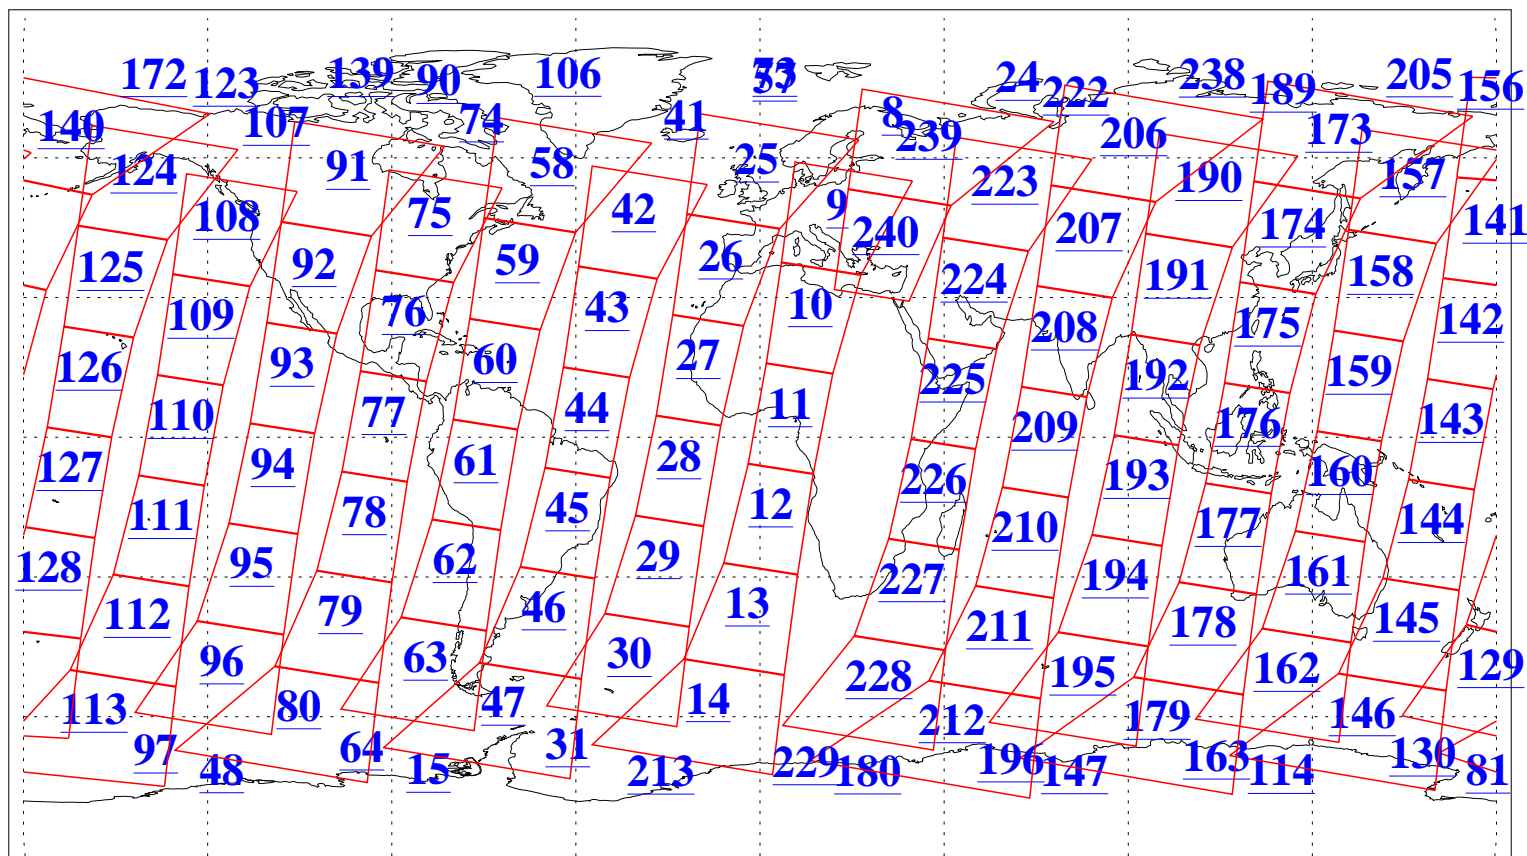

L1B Availability
AMSU Granules: 240
HSB Granules: 0
AIRS Granules: 240

30 Jul 2012
DoY 212
Aqua Day 3740
Granules: 1 to 120

Granules: 121 to 240

Legend: AMSU Available, HSB Available, AIRS Available

L1B Availability
AMSU Granules: 240
HSB Granules: 0
AIRS Granules: 240

30 Jul 2012
DoY 212
Aqua Day 3740
Ascending Granules

Descending Granules

Legend: AMSU Available, HSB Available, AIRS Available

L1B Availability
 AMSU Granules: 240
 HSB Granules: 0
 AIRS Granules: 240

30 Jul 2012
 DoY 212
 Aqua Day 3740