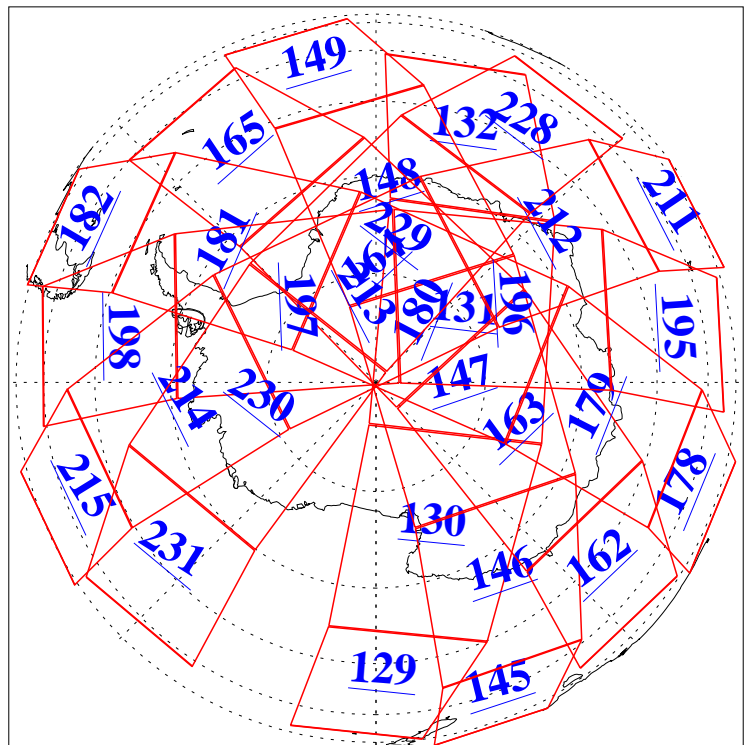

30 Jul 2012
DoY 212
Aqua Day 3740
Ascending Granules

Descending Granules

Legend: AMSU Available, HSB Available, AIRS Available

L1B Availability
 AMSU Granules: 240
 HSB Granules: 0
 AIRS Granules: 240

30 Jul 2012
 DoY 212
 Aqua Day 3740

Northern Hemisphere Granules

Southern Hemisphere Granules

Legend: AMSU Available, HSB Available, AIRS Available