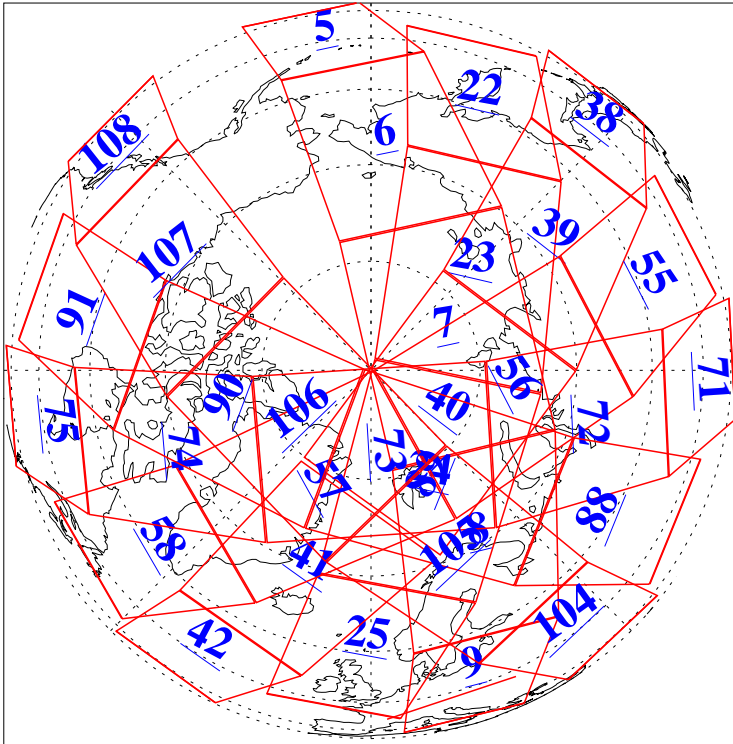

L1B Availability
AMSU Granules: 240
HSB Granules: 0
AIRS Granules: 240

30 Jul 2012
DoY 212
Aqua Day 3740
Granules: 1 to 120

Granules: 121 to 240

Legend: AMSU Available, HSB Available, AIRS Available

L1B Availability
AMSU Granules: 240
HSB Granules: 0
AIRS Granules: 240

30 Jul 2012
DoY 212
Aqua Day 3740
Ascending Granules

Descending Granules

Legend: AMSU Available, HSB Available, AIRS Available

L1B Availability
 AMSU Granules: 240
 HSB Granules: 0
 AIRS Granules: 240

30 Jul 2012
 DoY 212
 Aqua Day 3740

Northern Hemisphere Granules

Southern Hemisphere Granules

Legend: AMSU Available, HSB Available, AIRS Available