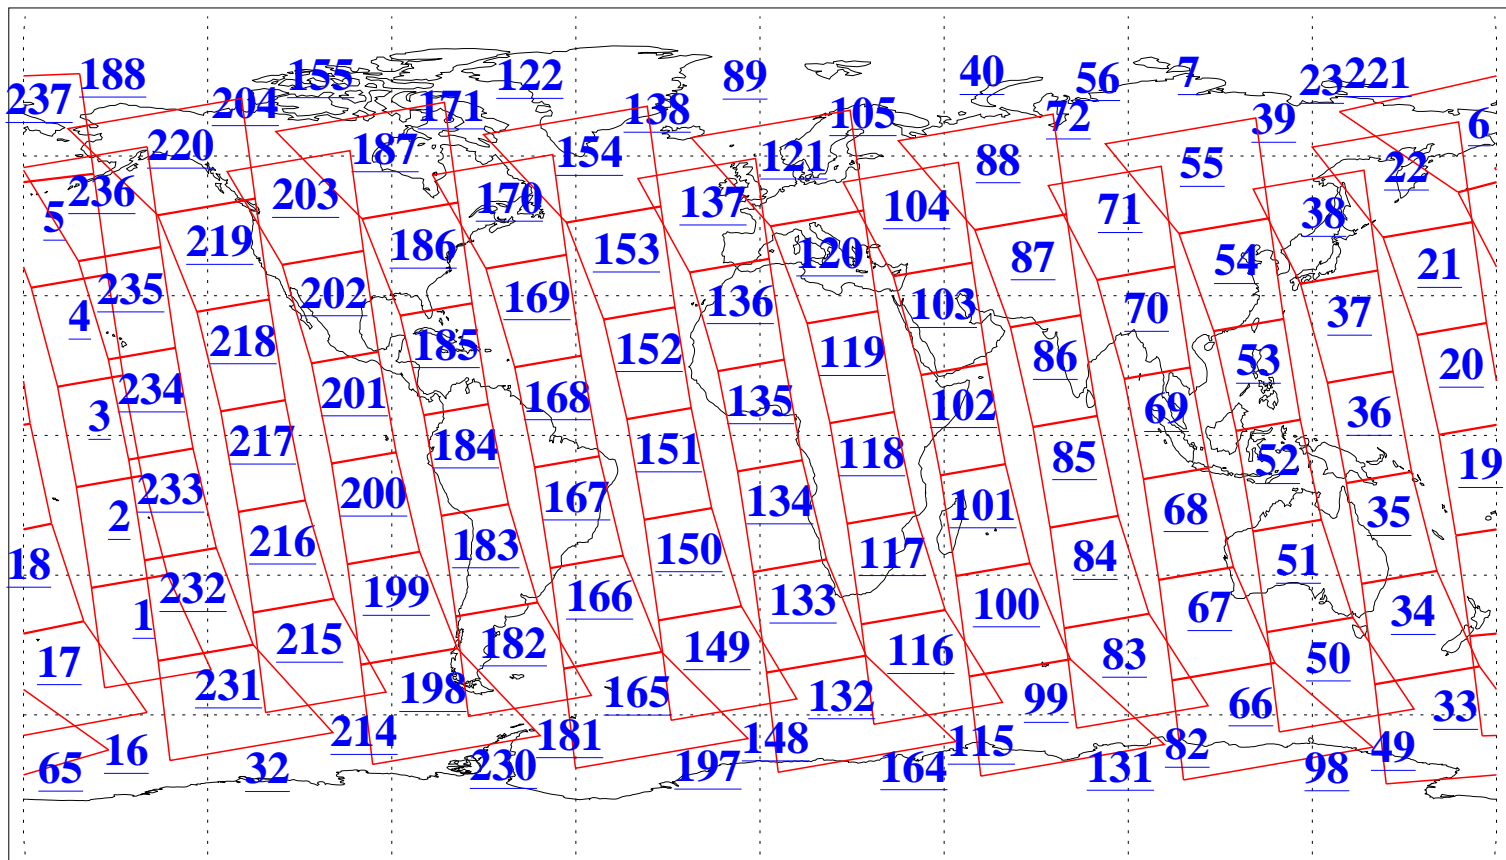

L1B Availability
AMSU Granules: 240
HSB Granules: 0
AIRS Granules: 240

30 Jul 2012
DoY 212
Aqua Day 3740
Granules: 1 to 120

Granules: 121 to 240

Legend: AMSU Available, HSB Available, AIRS Available

L1B Availability
AMSU Granules: 240
HSB Granules: 0
AIRS Granules: 240

30 Jul 2012
DoY 212
Aqua Day 3740
Ascending Granules

Descending Granules

Legend: AMSU Available, HSB Available, AIRS Available

L1B Availability
 AMSU Granules: 240
 HSB Granules: 0
 AIRS Granules: 240

30 Jul 2012
 DoY 212
 Aqua Day 3740

Northern Hemisphere Granules

Southern Hemisphere Granules

Legend: AMSU Available, HSB Available, AIRS Available