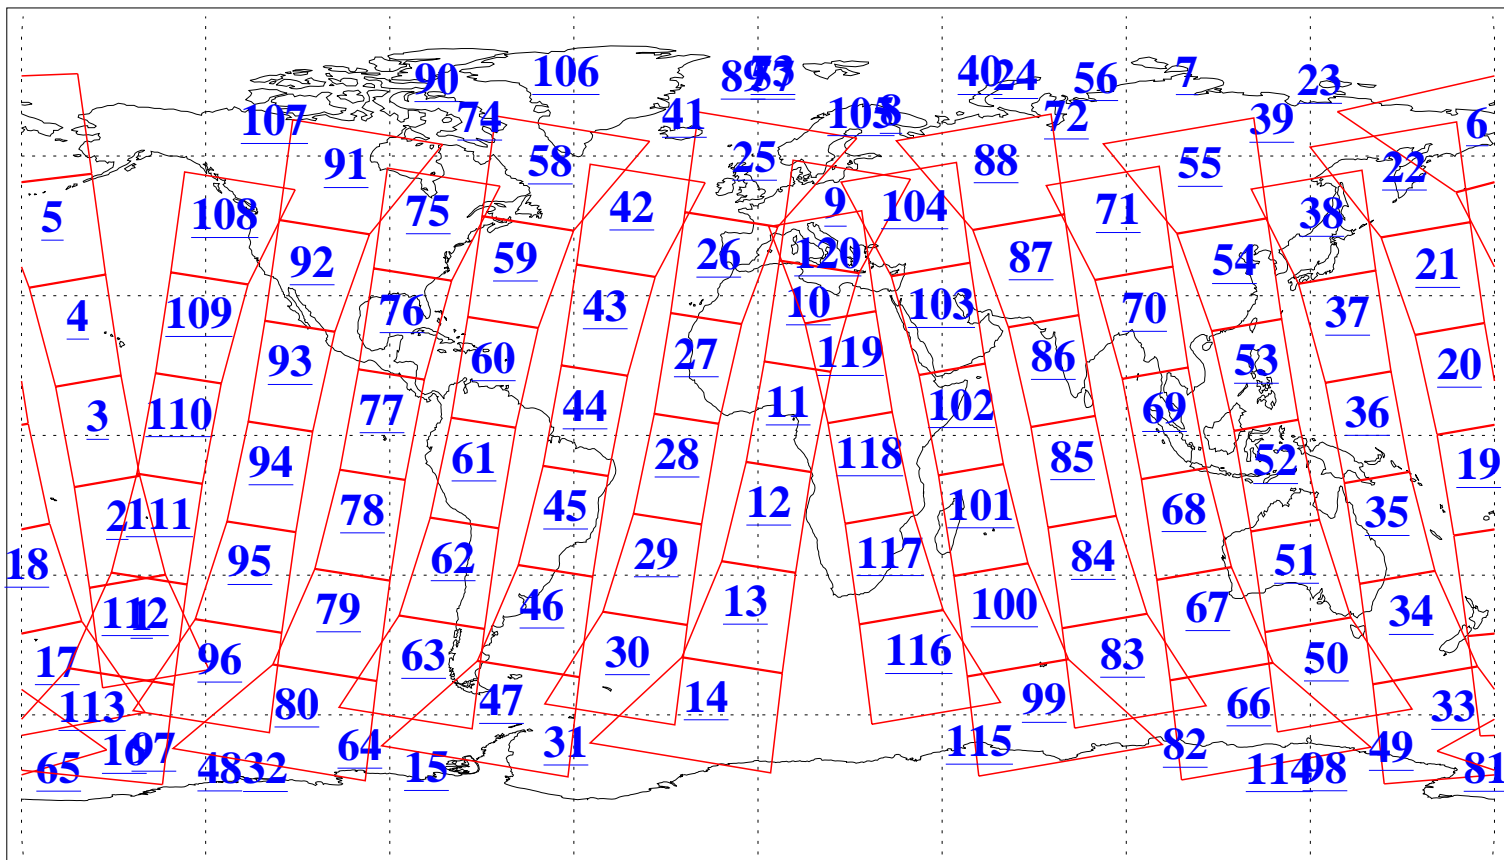

L1B Availability
AMSU Granules: 240
HSB Granules: 0
AIRS Granules: 240

30 Jul 2012
DoY 212
Aqua Day 3740
Granules: 1 to 120

Granules: 121 to 240

Legend: AMSU Available, HSB Available, AIRS Available

L1B Availability
AMSU Granules: 240
HSB Granules: 0
AIRS Granules: 240

30 Jul 2012
DoY 212
Aqua Day 3740
Ascending Granules

Descending Granules

Legend: AMSU Available, HSB Available, AIRS Available

L1B Availability
 AMSU Granules: 240
 HSB Granules: 0
 AIRS Granules: 240

30 Jul 2012
 DoY 212
 Aqua Day 3740

Northern Hemisphere Granules

Southern Hemisphere Granules

Legend: AMSU Available, HSB Available, AIRS Available