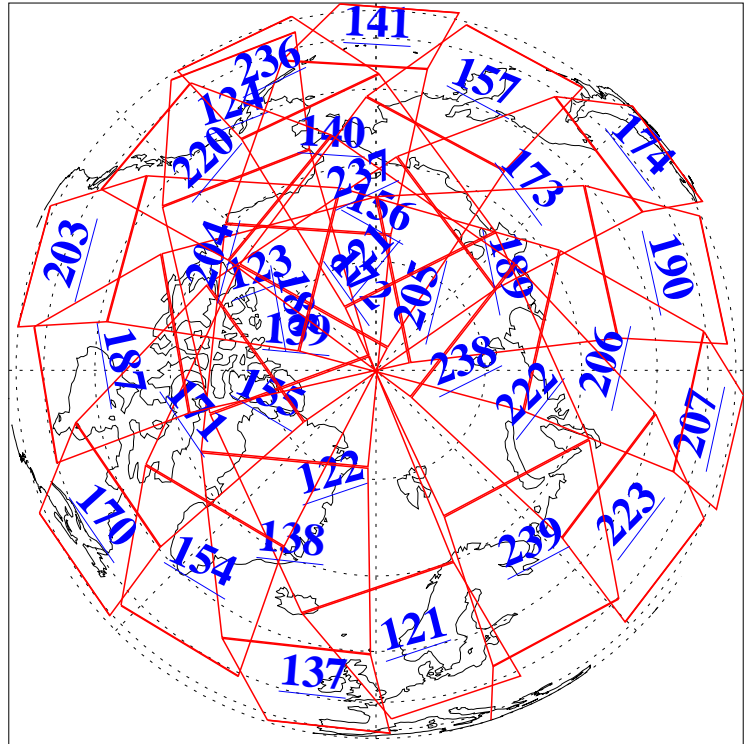

30 Jul 2012
DoY 212
Aqua Day 3740
Ascending Granules

Descending Granules

Legend: AMSU Available, HSB Available, AIRS Available

L1B Availability
 AMSU Granules: 240
 HSB Granules: 0
 AIRS Granules: 240

30 Jul 2012
 DoY 212
 Aqua Day 3740

Northern Hemisphere Granules

Southern Hemisphere Granules

Legend: AMSU Available, HSB Available, AIRS Available