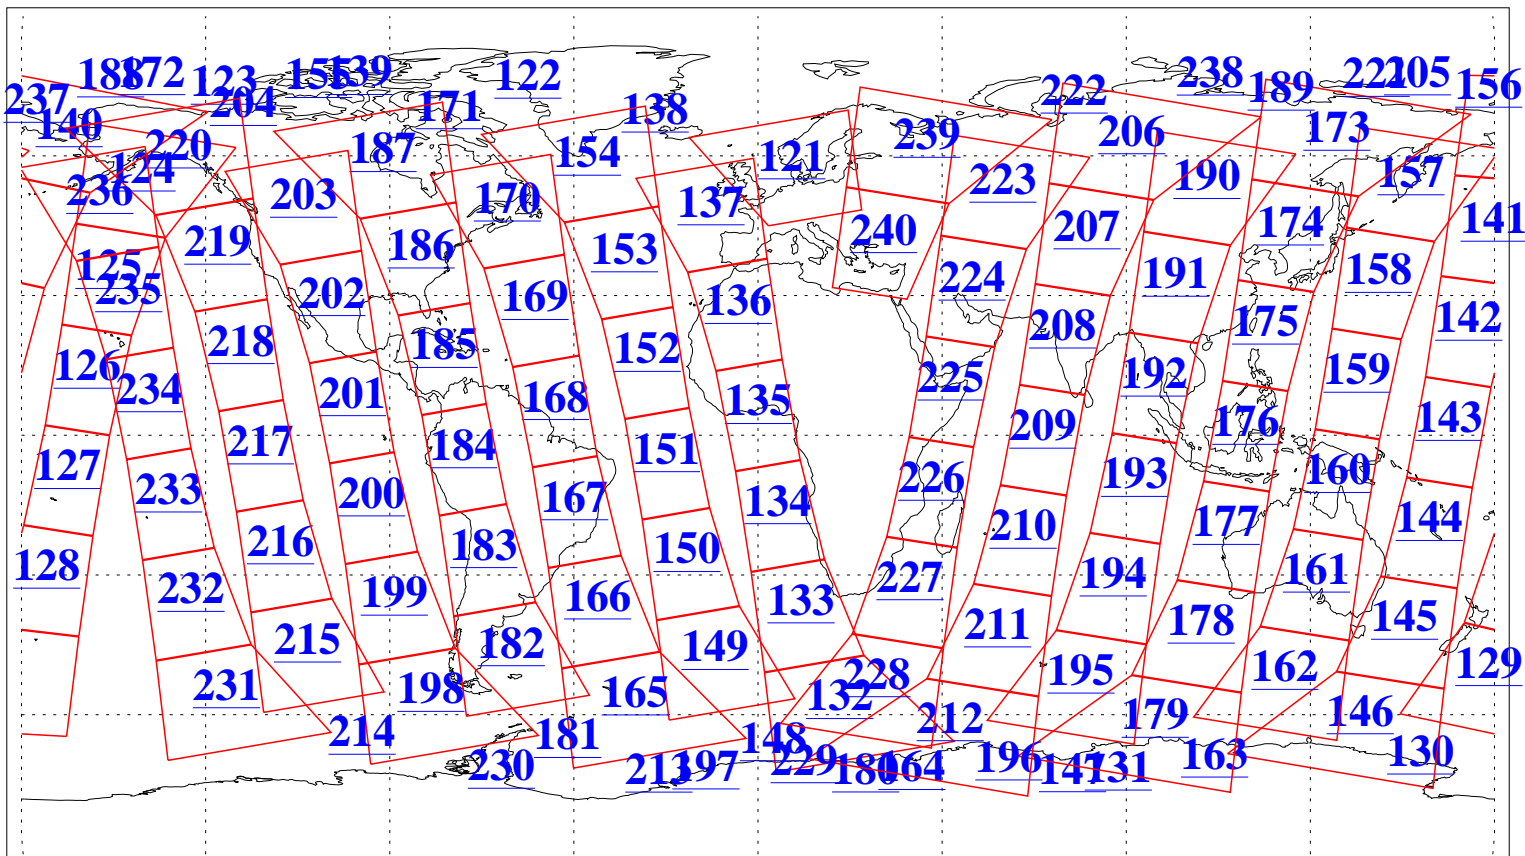

L1B Availability
AMSU Granules: 240
HSB Granules: 0
AIRS Granules: 240

30 Jul 2012
DoY 212
Aqua Day 3740
Granules: 1 to 120

Granules: 121 to 240

Legend: AMSU Available, HSB Available, AIRS Available

L1B Availability
AMSU Granules: 240
HSB Granules: 0
AIRS Granules: 240

30 Jul 2012
DoY 212
Aqua Day 3740
Ascending Granules

Descending Granules

Legend: AMSU Available, HSB Available, AIRS Available

L1B Availability
 AMSU Granules: 240
 HSB Granules: 0
 AIRS Granules: 240

30 Jul 2012
 DoY 212
 Aqua Day 3740

Northern Hemisphere Granules

Southern Hemisphere Granules

Legend: AMSU Available, HSB Available, AIRS Available