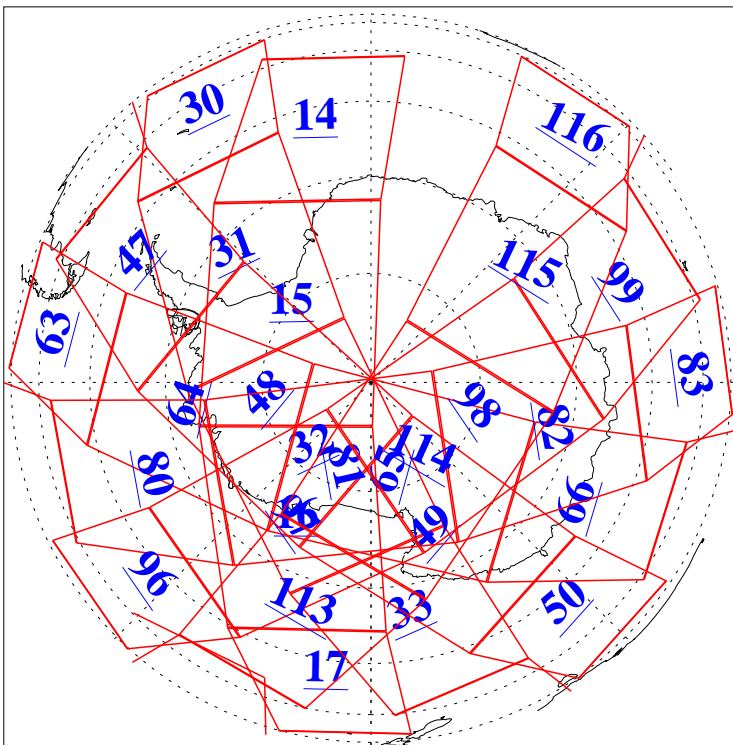

L1B Availability
AMSU Granules: 240
HSB Granules: 0
AIRS Granules: 240

30 Jul 2012
DoY 212
Aqua Day 3740
Granules: 1 to 120

Granules: 121 to 240

Legend: AMSU Available, HSB Available, AIRS Available

L1B Availability
AMSU Granules: 240
HSB Granules: 0
AIRS Granules: 240

30 Jul 2012
DoY 212
Aqua Day 3740
Ascending Granules

Descending Granules

Legend: AMSU Available, HSB Available, AIRS Available

L1B Availability
 AMSU Granules: 240
 HSB Granules: 0
 AIRS Granules: 240

30 Jul 2012
 DoY 212
 Aqua Day 3740

Northern Hemisphere Granules

Southern Hemisphere Granules

Legend: AMSU Available, HSB Available, AIRS Available