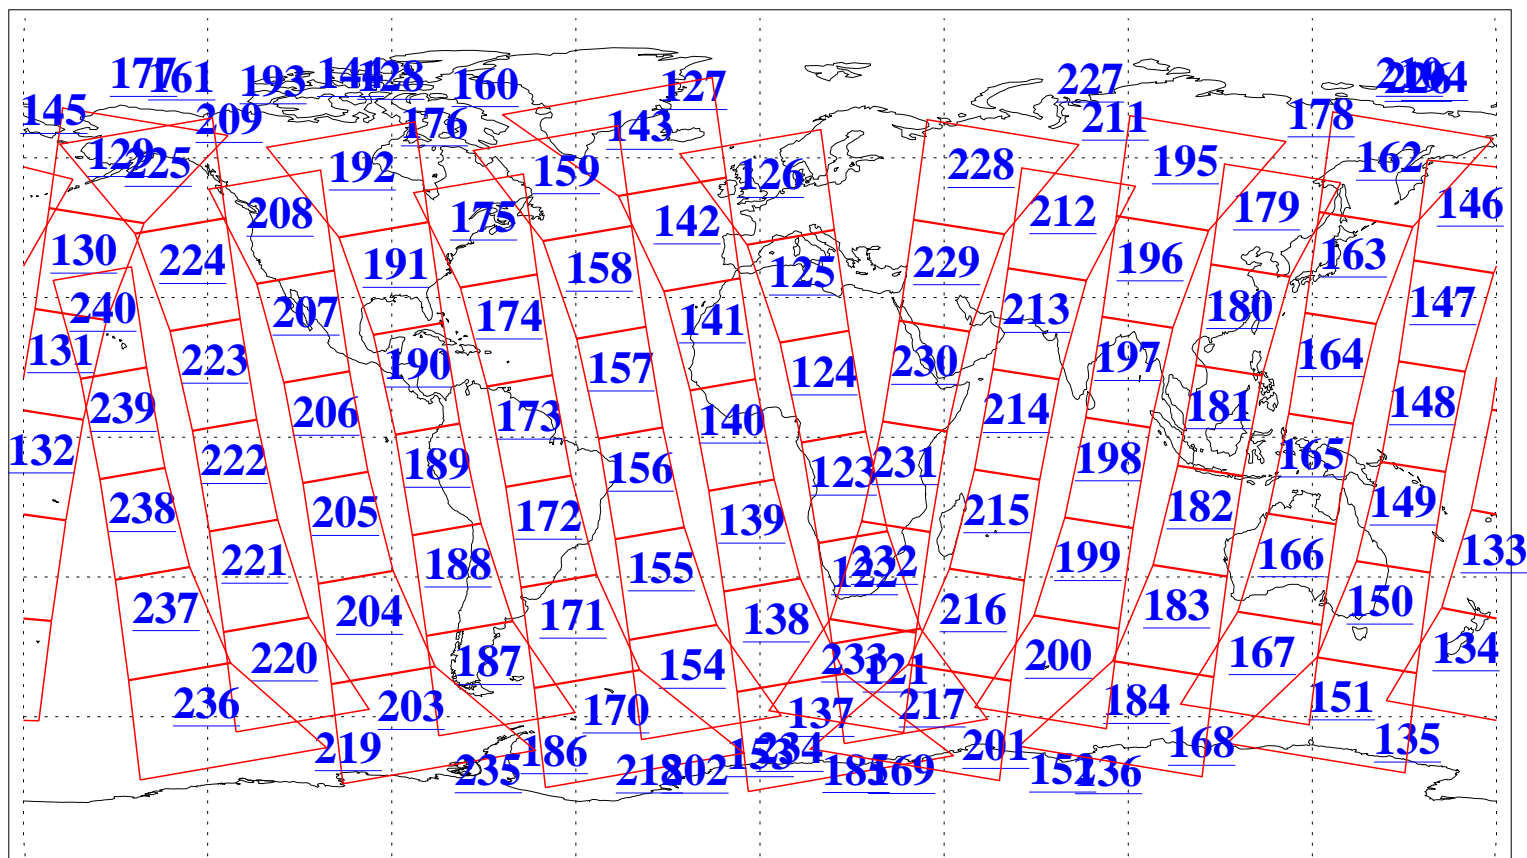

L1B Availability
AMSU Granules: 240
HSB Granules: 0
AIRS Granules: 240

17 Jul 2012
DoY 199
Aqua Day 3727
Granules: 1 to 120

Granules: 121 to 240

Legend: AMSU Available, HSB Available, AIRS Available

L1B Availability
AMSU Granules: 240
HSB Granules: 0
AIRS Granules: 240

17 Jul 2012
DoY 199
Aqua Day 3727
Ascending Granules

Descending Granules

Legend: AMSU Available, HSB Available, AIRS Available

L1B Availability
 AMSU Granules: 240
 HSB Granules: 0
 AIRS Granules: 240

17 Jul 2012
 DoY 199
 Aqua Day 3727

Northern Hemisphere Granules

Southern Hemisphere Granules

Legend: AMSU Available, HSB Available, AIRS Available