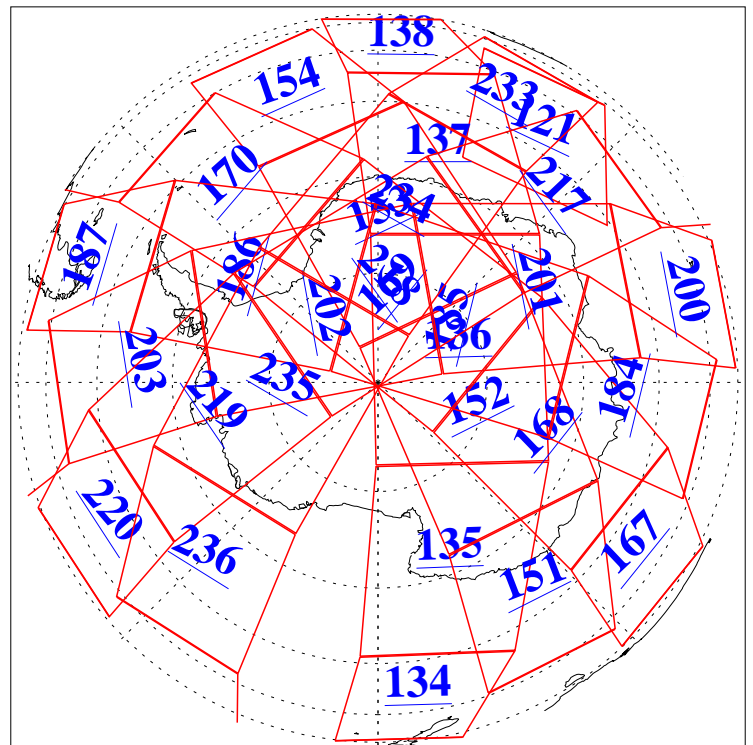

17 Jul 2012
DoY 199
Aqua Day 3727
Ascending Granules

Descending Granules

Legend: AMSU Available, HSB Available, AIRS Available

L1B Availability
 AMSU Granules: 240
 HSB Granules: 0
 AIRS Granules: 240

17 Jul 2012
 DoY 199
 Aqua Day 3727

Northern Hemisphere Granules

Southern Hemisphere Granules

Legend: AMSU Available, HSB Available, AIRS Available