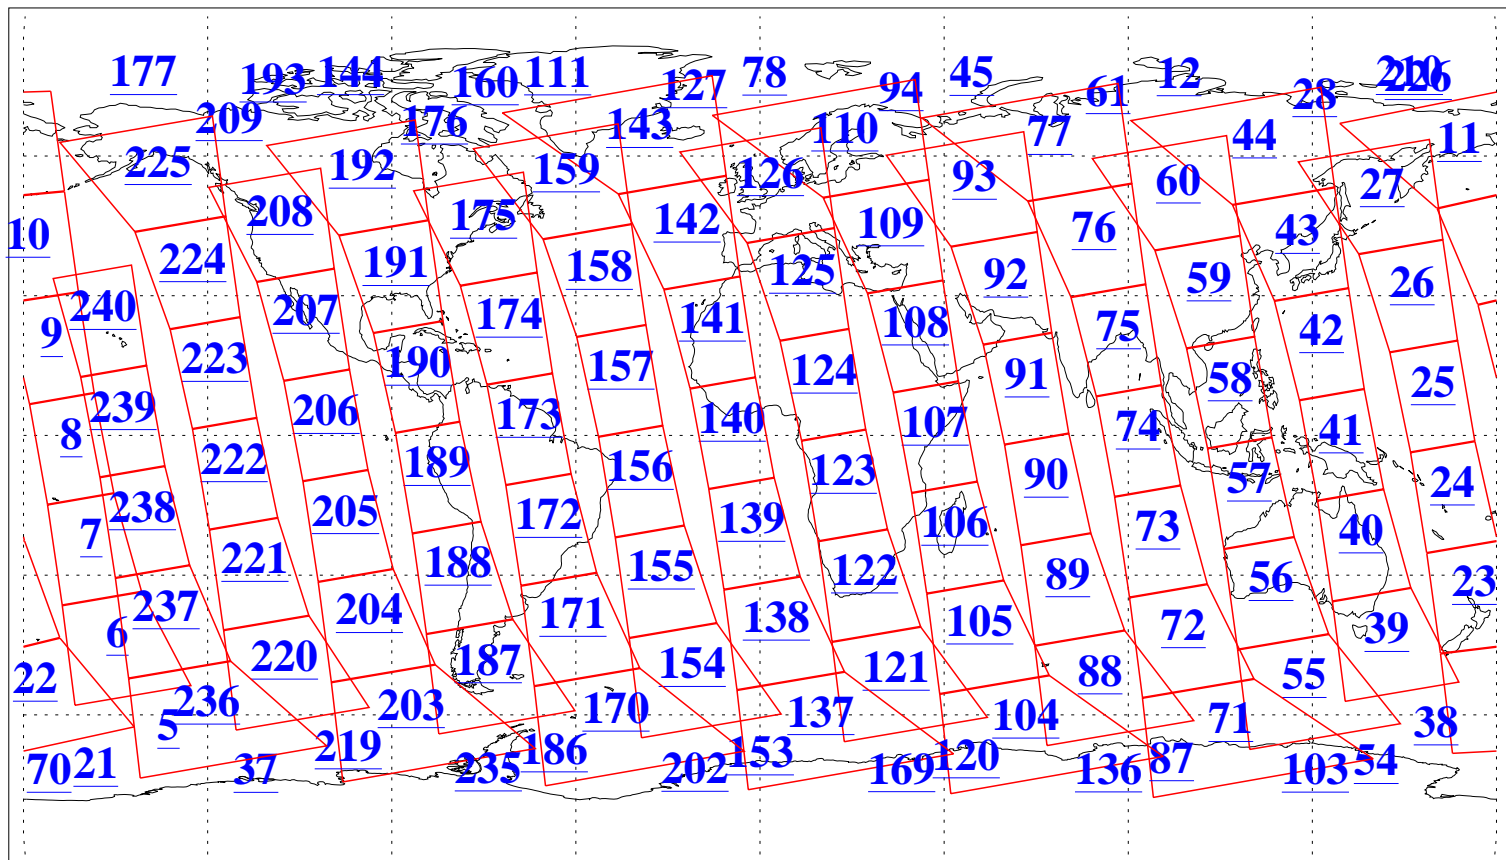

L1B Availability
AMSU Granules: 240
HSB Granules: 0
AIRS Granules: 240

17 Jul 2012
DoY 199
Aqua Day 3727
Granules: 1 to 120

Granules: 121 to 240

Legend: AMSU Available, HSB Available, AIRS Available

L1B Availability
AMSU Granules: 240
HSB Granules: 0
AIRS Granules: 240

17 Jul 2012
DoY 199
Aqua Day 3727
Ascending Granules

Descending Granules

Legend: AMSU Available, HSB Available, AIRS Available

L1B Availability
 AMSU Granules: 240
 HSB Granules: 0
 AIRS Granules: 240

17 Jul 2012
 DoY 199
 Aqua Day 3727

Northern Hemisphere Granules

Southern Hemisphere Granules

Legend: AMSU Available, HSB Available, AIRS Available