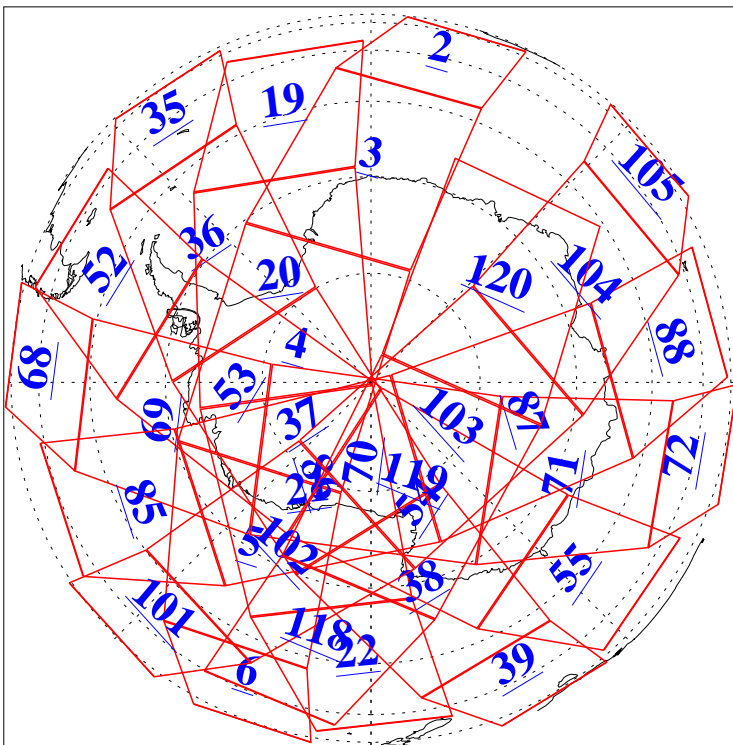

L1B Availability
AMSU Granules: 240
HSB Granules: 0
AIRS Granules: 240

17 Jul 2012
DoY 199
Aqua Day 3727
Granules: 1 to 120

Granules: 121 to 240

Legend: AMSU Available, HSB Available, AIRS Available

L1B Availability
AMSU Granules: 240
HSB Granules: 0
AIRS Granules: 240

17 Jul 2012
DoY 199
Aqua Day 3727
Ascending Granules

Descending Granules

Legend: AMSU Available, HSB Available, AIRS Available

L1B Availability
 AMSU Granules: 240
 HSB Granules: 0
 AIRS Granules: 240

17 Jul 2012
 DoY 199
 Aqua Day 3727

Northern Hemisphere Granules

Southern Hemisphere Granules

Legend: AMSU Available, HSB Available, AIRS Available