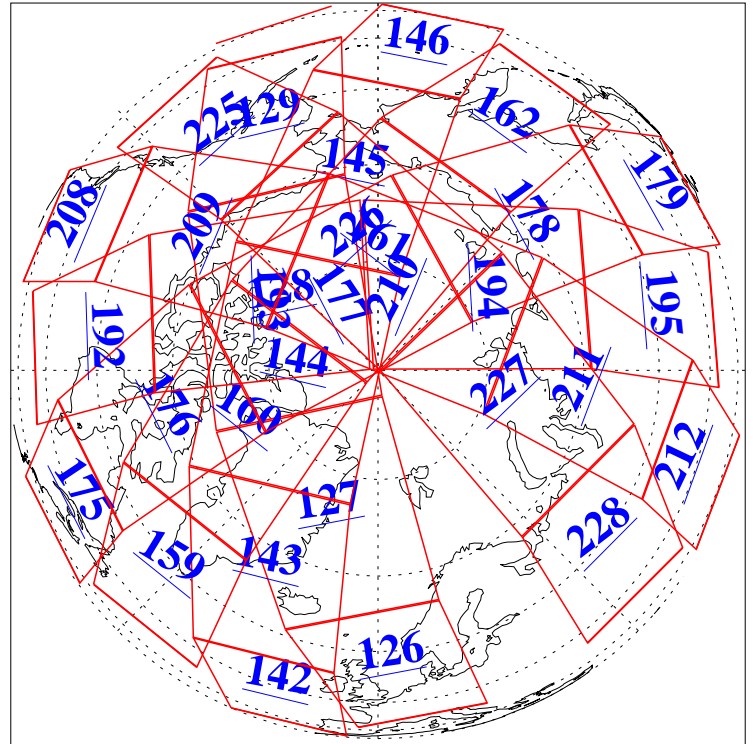

17 Jul 2012
DoY 199
Aqua Day 3727
Ascending Granules

Descending Granules

Legend: AMSU Available, HSB Available, AIRS Available

L1B Availability
 AMSU Granules: 240
 HSB Granules: 0
 AIRS Granules: 240

17 Jul 2012
 DoY 199
 Aqua Day 3727

Northern Hemisphere Granules

Southern Hemisphere Granules

Legend: AMSU Available, HSB Available, AIRS Available