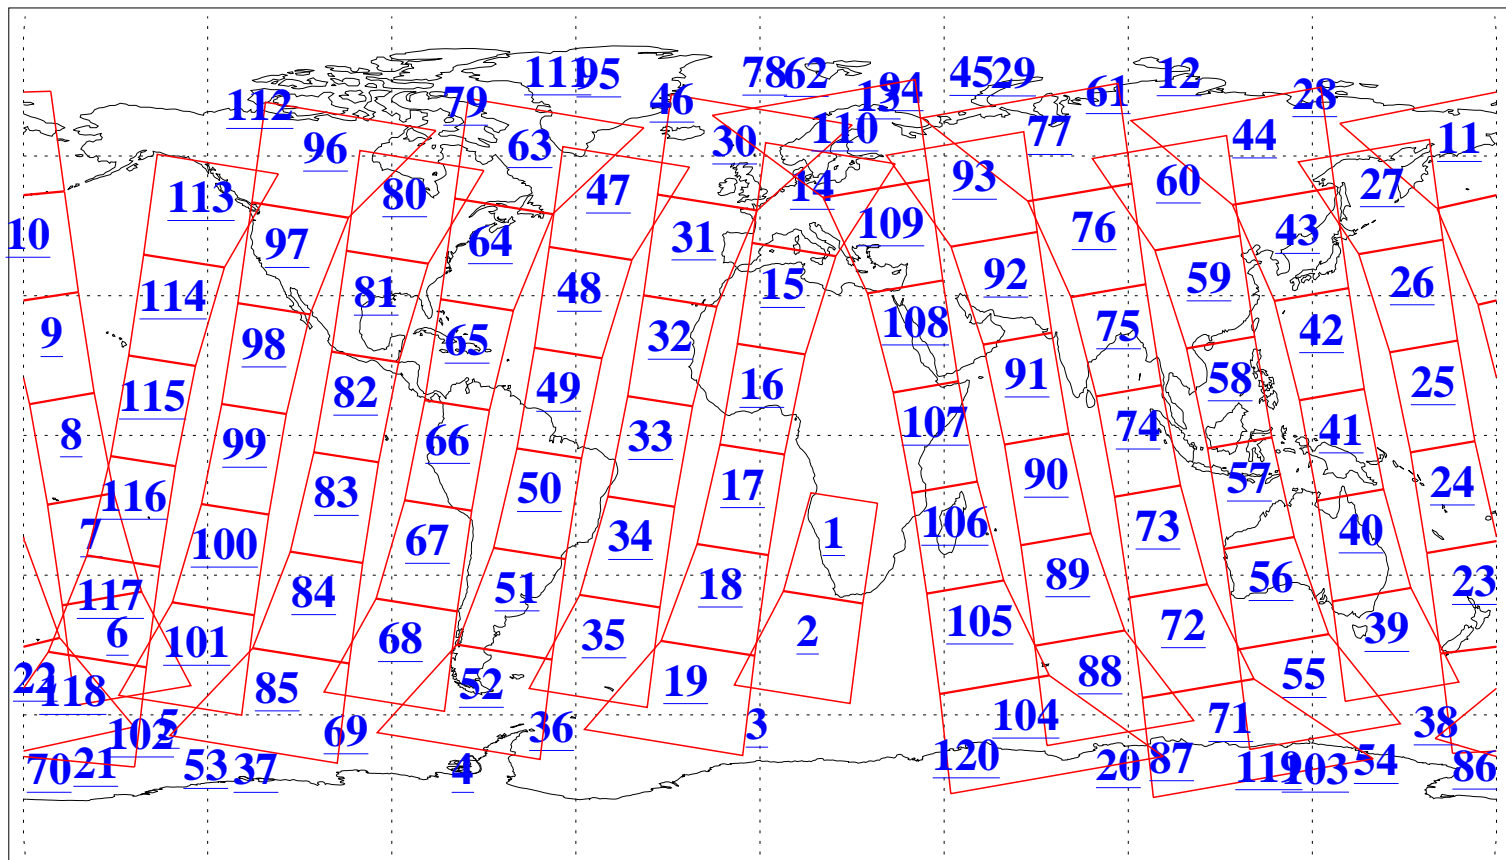

L1B Availability
AMSU Granules: 240
HSB Granules: 0
AIRS Granules: 240

17 Jul 2012
DoY 199
Aqua Day 3727
Granules: 1 to 120

Granules: 121 to 240

Legend: AMSU Available, HSB Available, AIRS Available

L1B Availability
AMSU Granules: 240
HSB Granules: 0
AIRS Granules: 240

17 Jul 2012
DoY 199
Aqua Day 3727
Ascending Granules

Descending Granules

Legend: AMSU Available, HSB Available, AIRS Available

L1B Availability
 AMSU Granules: 240
 HSB Granules: 0
 AIRS Granules: 240

17 Jul 2012
 DoY 199
 Aqua Day 3727

Northern Hemisphere Granules

Southern Hemisphere Granules

Legend: AMSU Available, HSB Available, AIRS Available