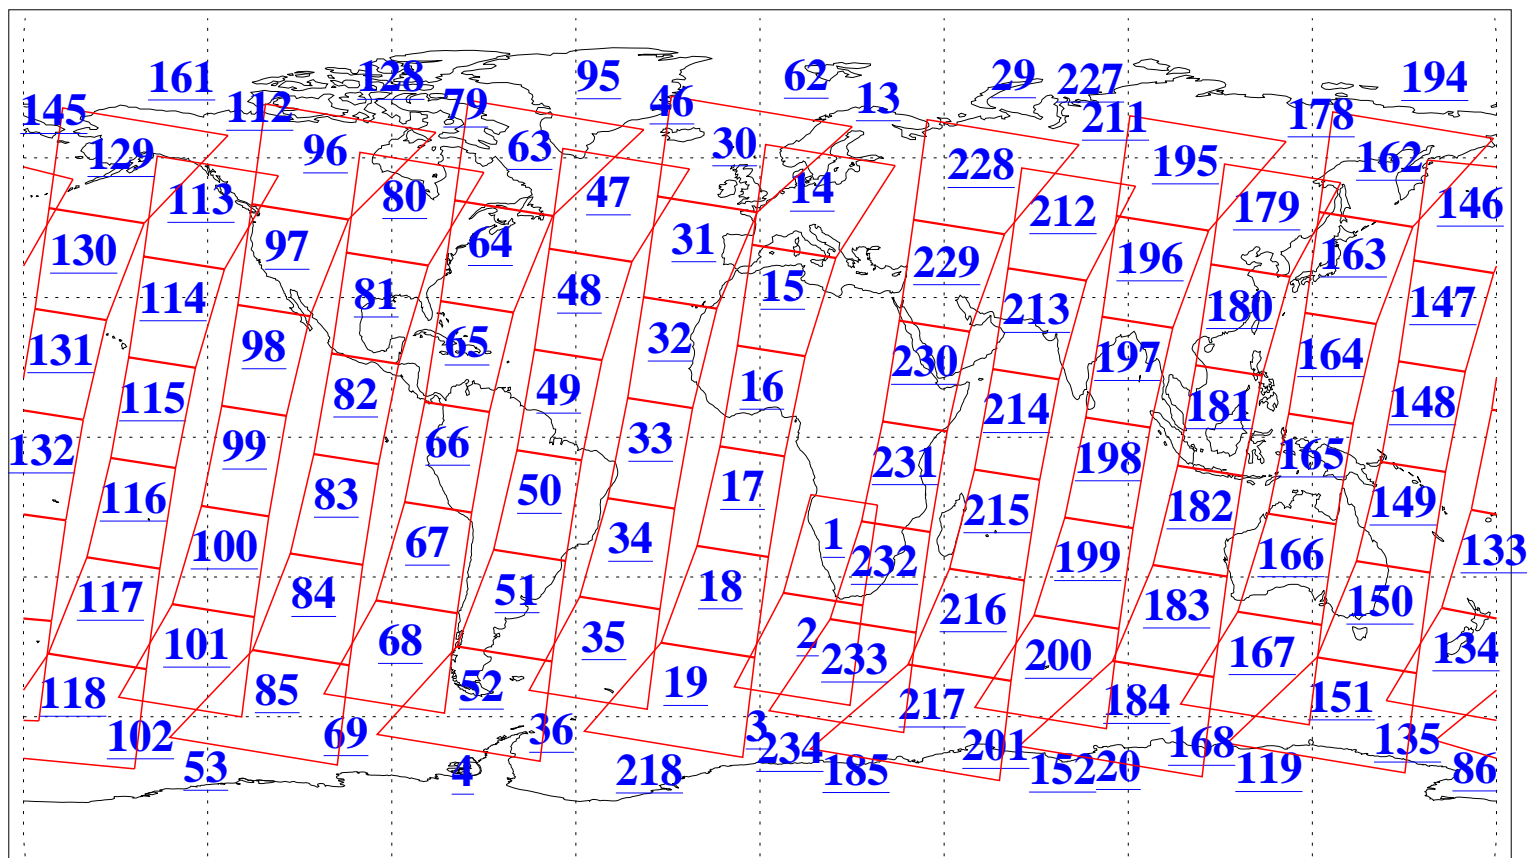

L1B Availability
AMSU Granules: 240
HSB Granules: 0
AIRS Granules: 240

17 Jul 2012
DoY 199
Aqua Day 3727
Granules: 1 to 120

Granules: 121 to 240

Legend: AMSU Available, HSB Available, AIRS Available

L1B Availability
AMSU Granules: 240
HSB Granules: 0
AIRS Granules: 240

17 Jul 2012
DoY 199
Aqua Day 3727
Ascending Granules

Descending Granules

Legend: AMSU Available, HSB Available, AIRS Available

L1B Availability
 AMSU Granules: 240
 HSB Granules: 0
 AIRS Granules: 240

17 Jul 2012
 DoY 199
 Aqua Day 3727

Northern Hemisphere Granules

Southern Hemisphere Granules

Legend: AMSU Available, HSB Available, AIRS Available