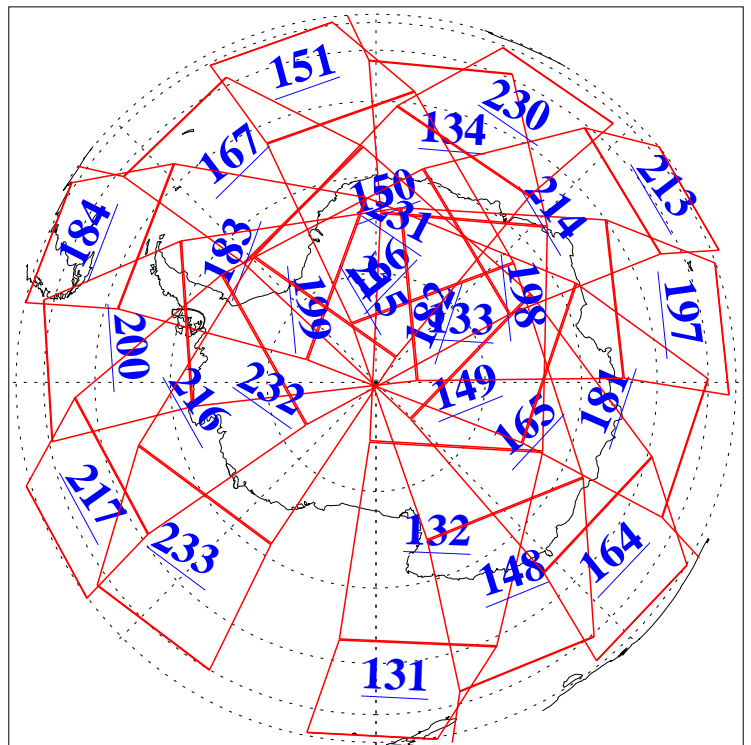

L1B Availability
AMSU Granules: 240
HSB Granules: 0
AIRS Granules: 240

26 Jun 2012
DoY 178
Aqua Day 3706
Granules: 1 to 120

Granules: 121 to 240

Legend: AMSU Available, HSB Available, AIRS Available

L1B Availability
AMSU Granules: 240
HSB Granules: 0
AIRS Granules: 240

26 Jun 2012
DoY 178
Aqua Day 3706
Ascending Granules

Descending Granules

Legend: AMSU Available, HSB Available, AIRS Available

L1B Availability
 AMSU Granules: 240
 HSB Granules: 0
 AIRS Granules: 240

26 Jun 2012
 DoY 178
 Aqua Day 3706

Northern Hemisphere Granules

Southern Hemisphere Granules

Legend: AMSU Available, HSB Available, AIRS Available