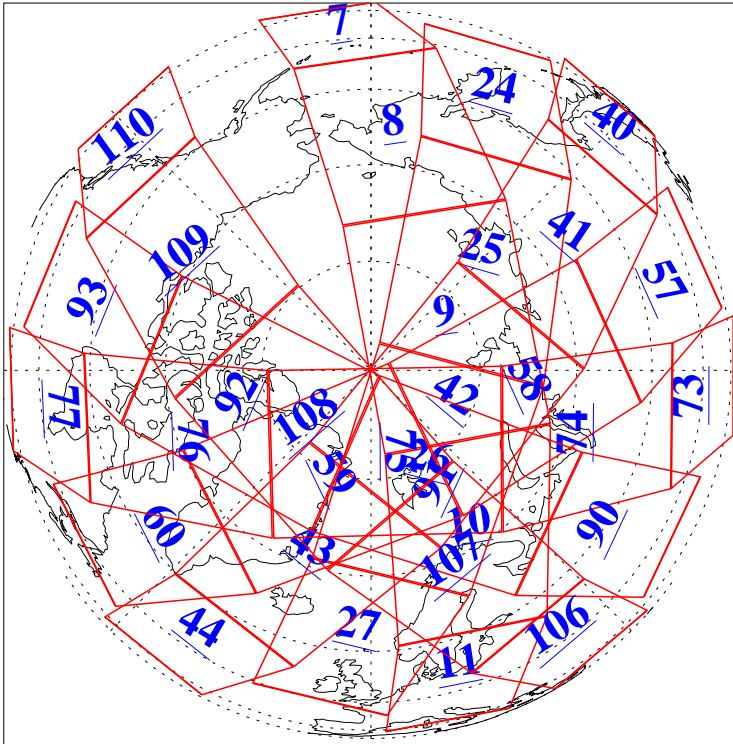

L1B Availability
AMSU Granules: 240
HSB Granules: 0
AIRS Granules: 240

26 Jun 2012
DoY 178
Aqua Day 3706
Granules: 1 to 120

Granules: 121 to 240

Legend: AMSU Available, HSB Available, AIRS Available

L1B Availability
AMSU Granules: 240
HSB Granules: 0
AIRS Granules: 240

26 Jun 2012
DoY 178
Aqua Day 3706
Ascending Granules

Descending Granules

Legend: AMSU Available, HSB Available, AIRS Available

L1B Availability
 AMSU Granules: 240
 HSB Granules: 0
 AIRS Granules: 240

26 Jun 2012
 DoY 178
 Aqua Day 3706

Northern Hemisphere Granules

Southern Hemisphere Granules

Legend: AMSU Available, HSB Available, AIRS Available