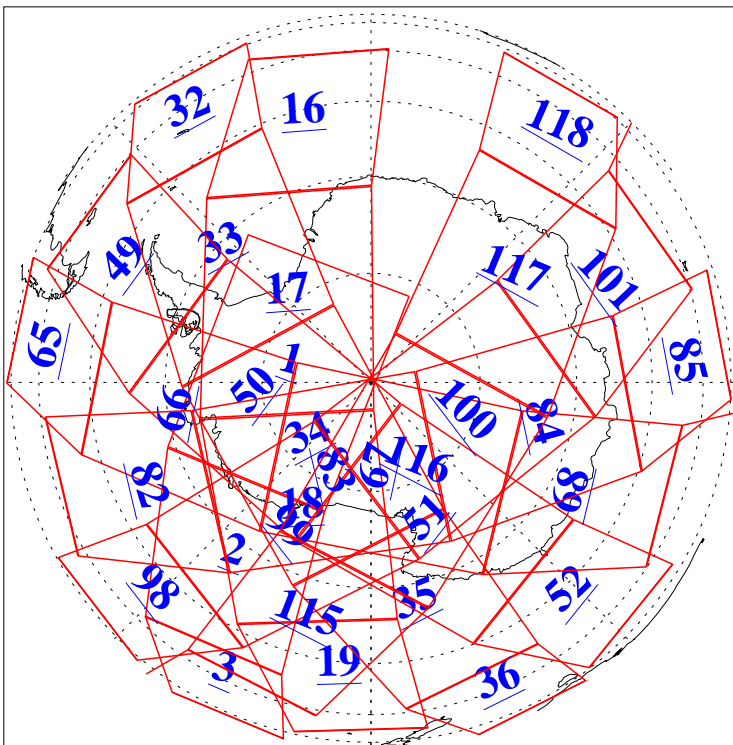

L1B Availability
AMSU Granules: 240
HSB Granules: 0
AIRS Granules: 240

26 Jun 2012
DoY 178
Aqua Day 3706
Granules: 1 to 120

Granules: 121 to 240

Legend: AMSU Available, HSB Available, AIRS Available

L1B Availability
AMSU Granules: 240
HSB Granules: 0
AIRS Granules: 240

26 Jun 2012
DoY 178
Aqua Day 3706
Ascending Granules

Descending Granules

Legend: AMSU Available, HSB Available, AIRS Available

L1B Availability
 AMSU Granules: 240
 HSB Granules: 0
 AIRS Granules: 240

26 Jun 2012
 DoY 178
 Aqua Day 3706

Northern Hemisphere Granules

Southern Hemisphere Granules

Legend: AMSU Available, HSB Available, AIRS Available