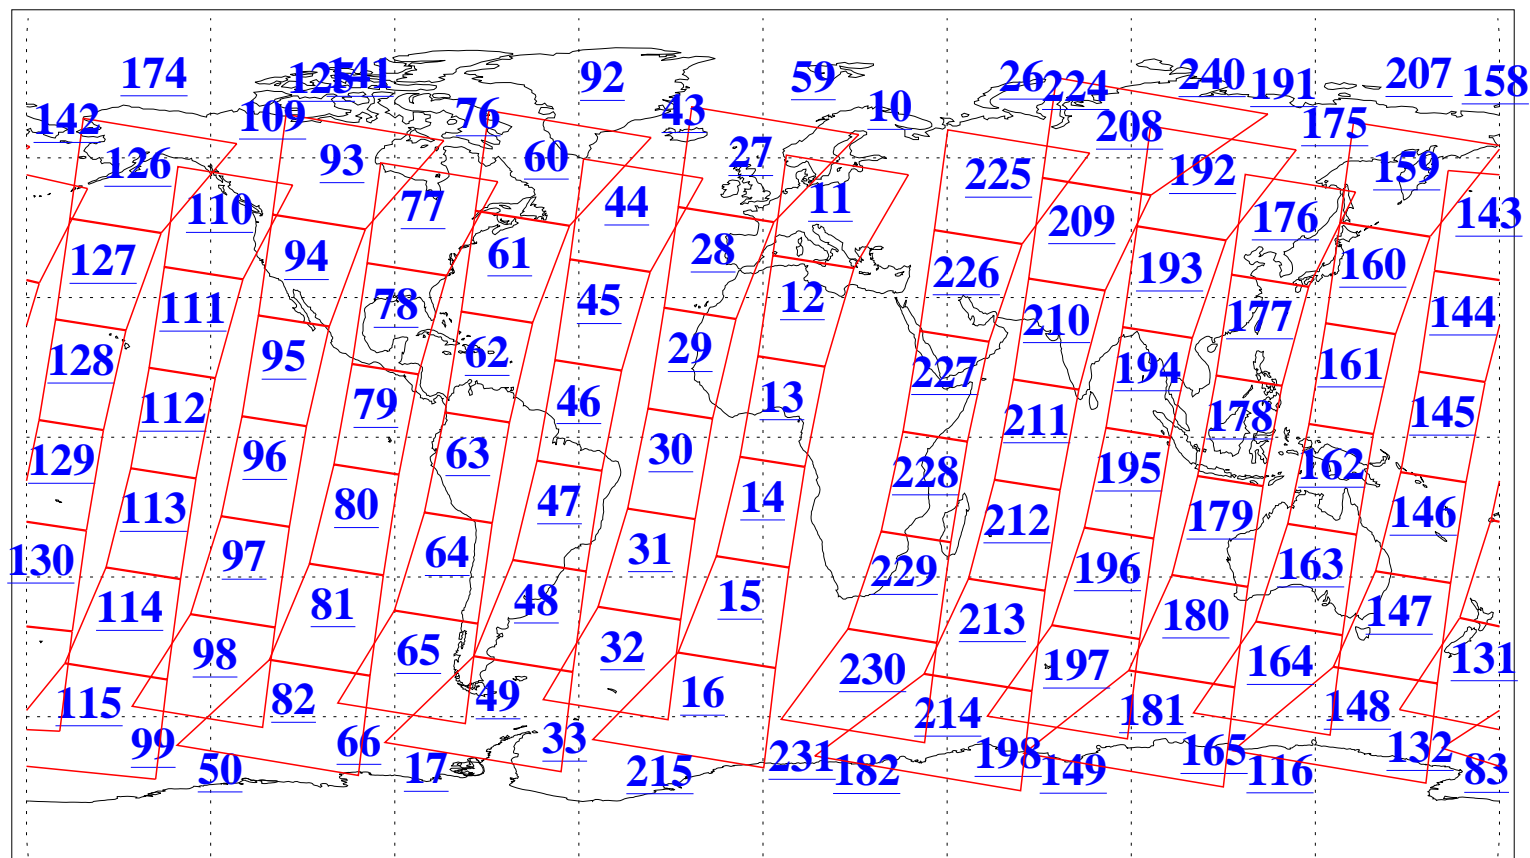

L1B Availability
AMSU Granules: 240
HSB Granules: 0
AIRS Granules: 240

26 Jun 2012
DoY 178
Aqua Day 3706
Granules: 1 to 120

Granules: 121 to 240

Legend: AMSU Available, HSB Available, AIRS Available

L1B Availability
AMSU Granules: 240
HSB Granules: 0
AIRS Granules: 240

26 Jun 2012
DoY 178
Aqua Day 3706
Ascending Granules

Descending Granules

Legend: AMSU Available, HSB Available, AIRS Available

L1B Availability
 AMSU Granules: 240
 HSB Granules: 0
 AIRS Granules: 240

26 Jun 2012
 DoY 178
 Aqua Day 3706

Northern Hemisphere Granules

Southern Hemisphere Granules

Legend: AMSU Available, HSB Available, AIRS Available