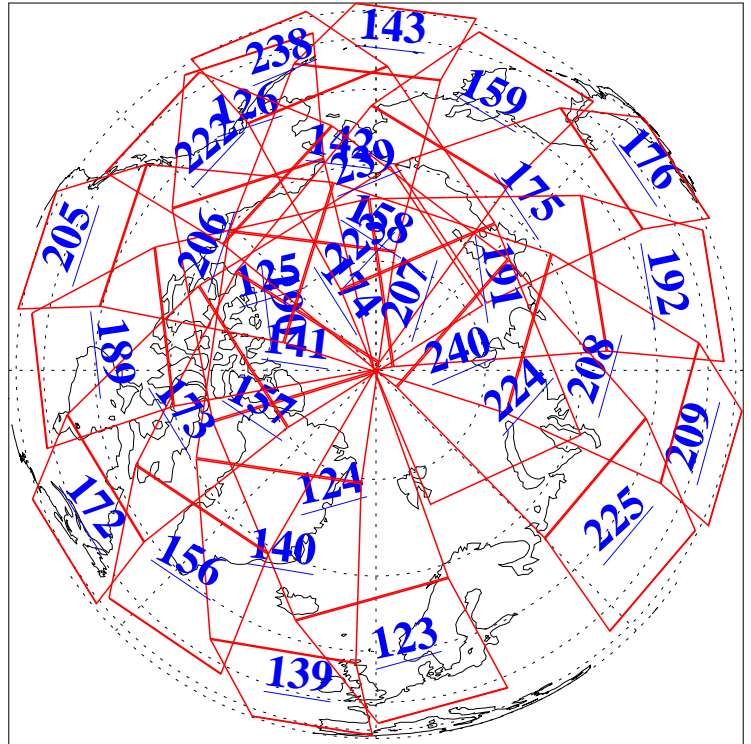

L1B Availability
AMSU Granules: 240
HSB Granules: 0
AIRS Granules: 240

26 Jun 2012
DoY 178
Aqua Day 3706
Granules: 1 to 120

Granules: 121 to 240

Legend: AMSU Available, HSB Available, AIRS Available

L1B Availability
AMSU Granules: 240
HSB Granules: 0
AIRS Granules: 240

26 Jun 2012
DoY 178
Aqua Day 3706
Ascending Granules

Descending Granules

Legend: AMSU Available, HSB Available, AIRS Available

L1B Availability
 AMSU Granules: 240
 HSB Granules: 0
 AIRS Granules: 240

26 Jun 2012
 DoY 178
 Aqua Day 3706

Northern Hemisphere Granules

Southern Hemisphere Granules

Legend: AMSU Available, HSB Available, AIRS Available