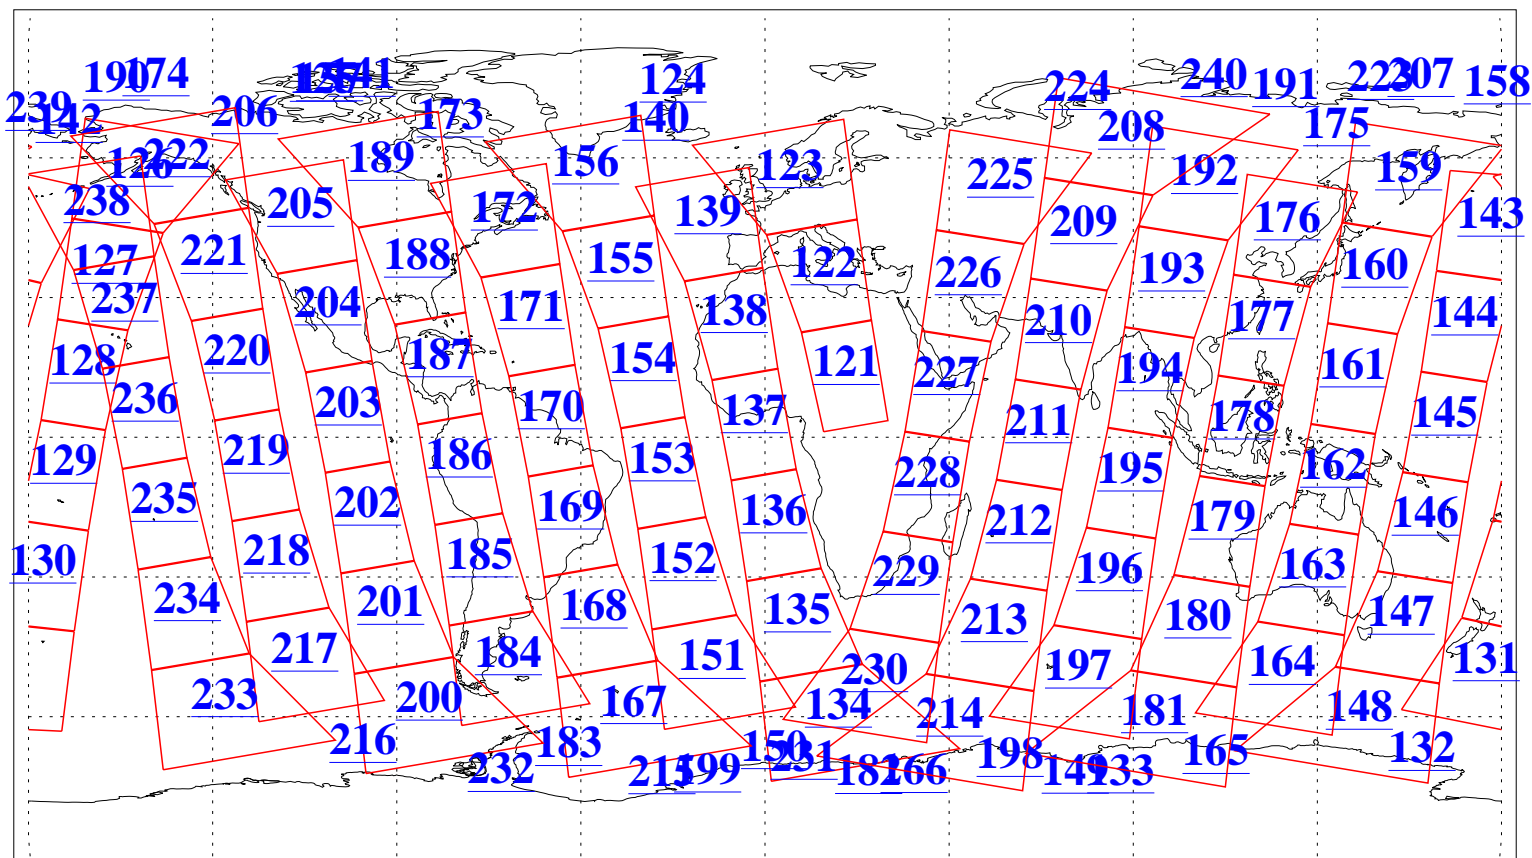

L1B Availability
AMSU Granules: 240
HSB Granules: 0
AIRS Granules: 240

26 Jun 2012
DoY 178
Aqua Day 3706
Granules: 1 to 120

Granules: 121 to 240

Legend: AMSU Available, HSB Available, AIRS Available

L1B Availability
AMSU Granules: 240
HSB Granules: 0
AIRS Granules: 240

26 Jun 2012
DoY 178
Aqua Day 3706
Ascending Granules

Descending Granules

Legend: AMSU Available, HSB Available, AIRS Available

L1B Availability
 AMSU Granules: 240
 HSB Granules: 0
 AIRS Granules: 240

26 Jun 2012
 DoY 178
 Aqua Day 3706

Northern Hemisphere Granules

Southern Hemisphere Granules

Legend: AMSU Available, HSB Available, AIRS Available