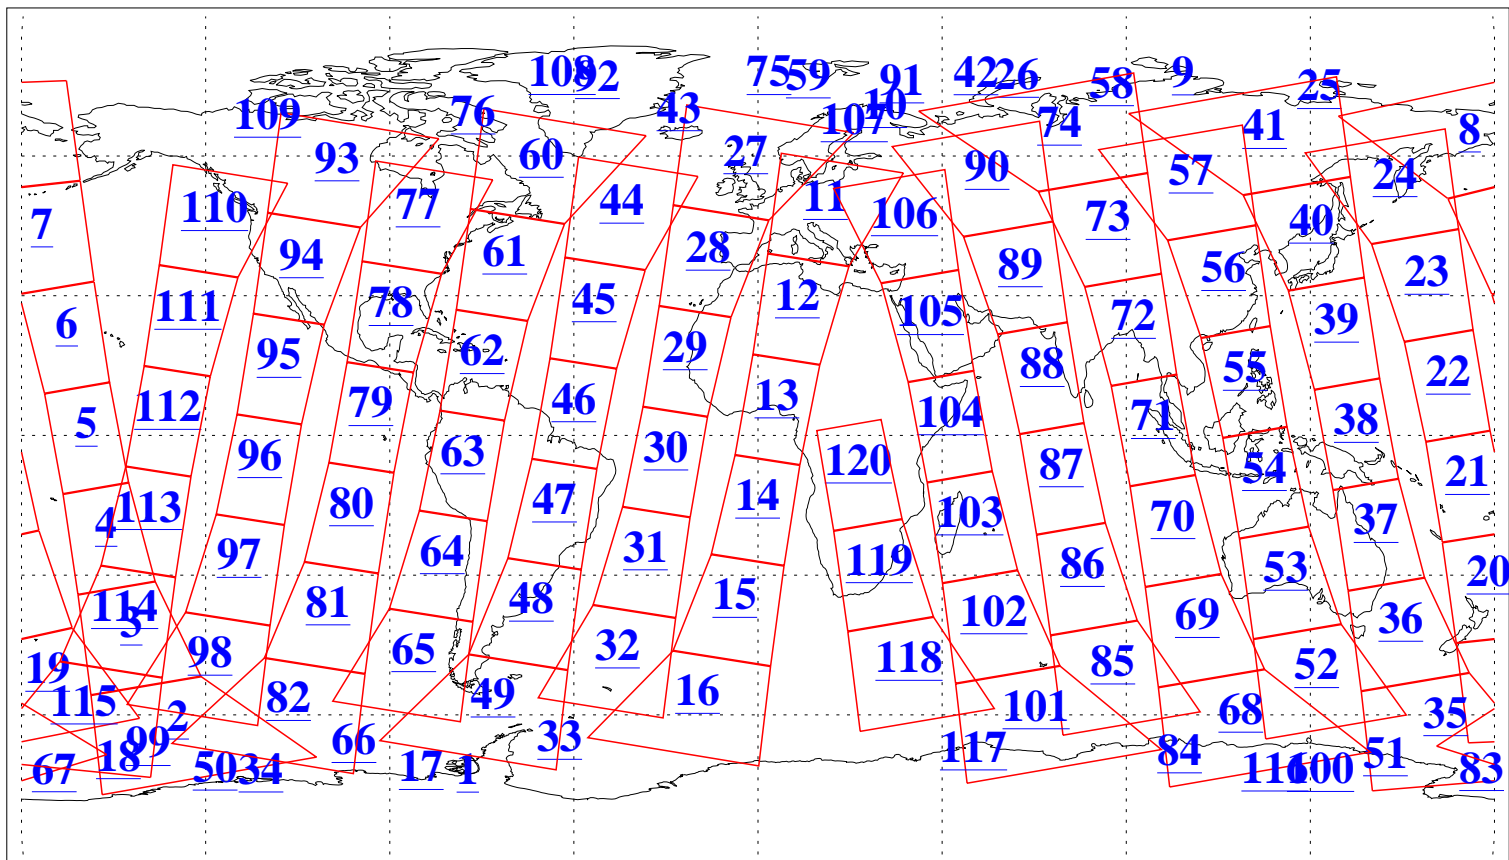

L1B Availability
AMSU Granules: 240
HSB Granules: 0
AIRS Granules: 240

26 Jun 2012
DoY 178
Aqua Day 3706
Granules: 1 to 120

Granules: 121 to 240

Legend: AMSU Available, HSB Available, AIRS Available

L1B Availability
AMSU Granules: 240
HSB Granules: 0
AIRS Granules: 240

26 Jun 2012
DoY 178
Aqua Day 3706
Ascending Granules

Descending Granules

Legend: AMSU Available, HSB Available, AIRS Available

L1B Availability
 AMSU Granules: 240
 HSB Granules: 0
 AIRS Granules: 240

26 Jun 2012
 DoY 178
 Aqua Day 3706

Northern Hemisphere Granules

Southern Hemisphere Granules

Legend: AMSU Available, HSB Available, AIRS Available