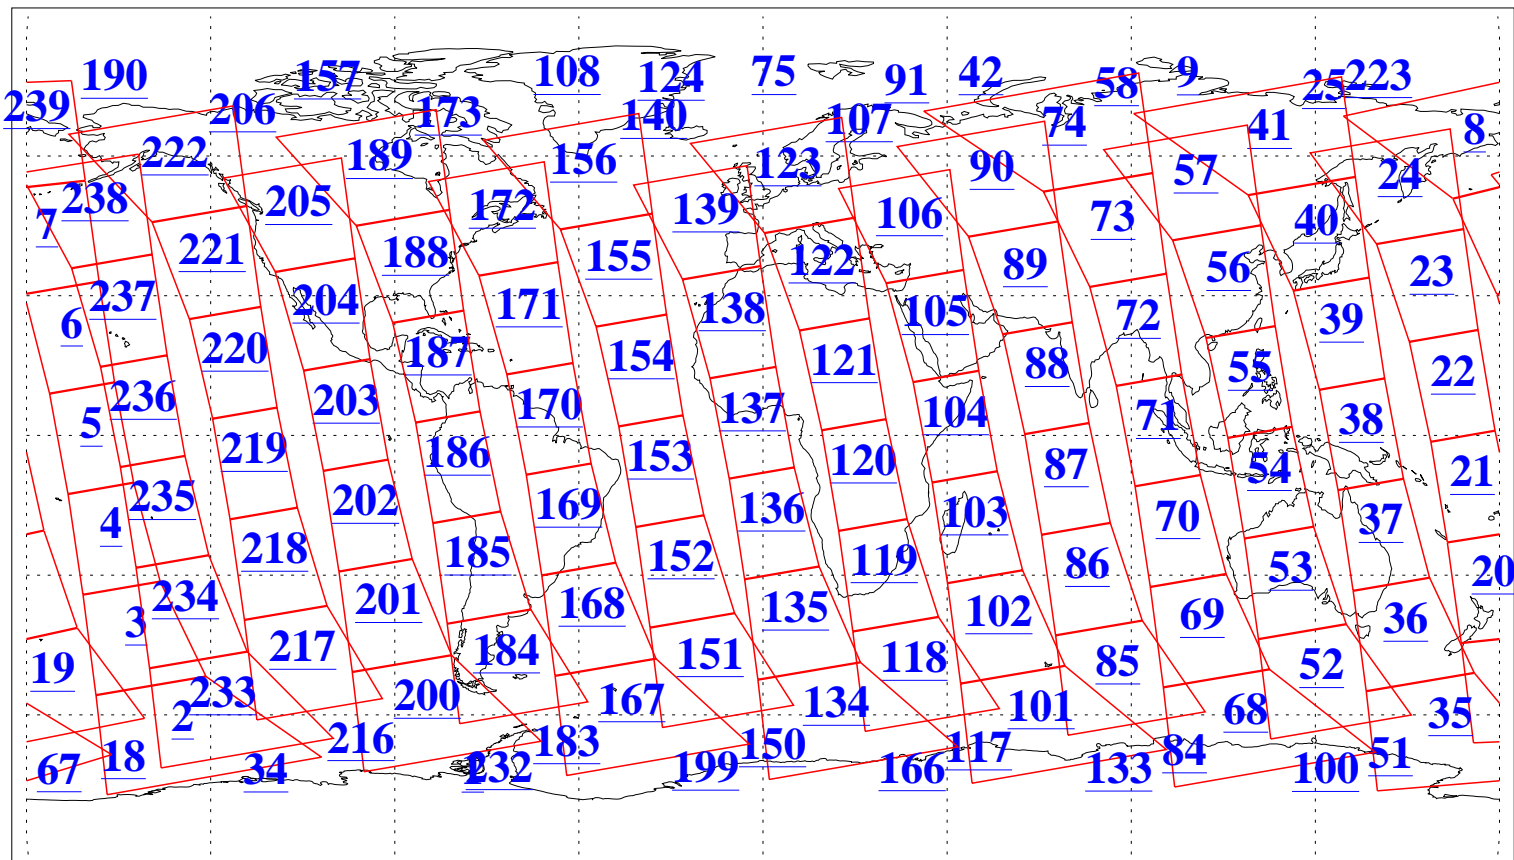

L1B Availability
AMSU Granules: 240
HSB Granules: 0
AIRS Granules: 240

26 Jun 2012
DoY 178
Aqua Day 3706
Granules: 1 to 120

Granules: 121 to 240

Legend: AMSU Available, HSB Available, AIRS Available

L1B Availability
AMSU Granules: 240
HSB Granules: 0
AIRS Granules: 240

26 Jun 2012
DoY 178
Aqua Day 3706
Ascending Granules

Descending Granules

Legend: AMSU Available, HSB Available, AIRS Available

L1B Availability
 AMSU Granules: 240
 HSB Granules: 0
 AIRS Granules: 240

26 Jun 2012
 DoY 178
 Aqua Day 3706

Northern Hemisphere Granules

Southern Hemisphere Granules

Legend: AMSU Available, HSB Available, AIRS Available