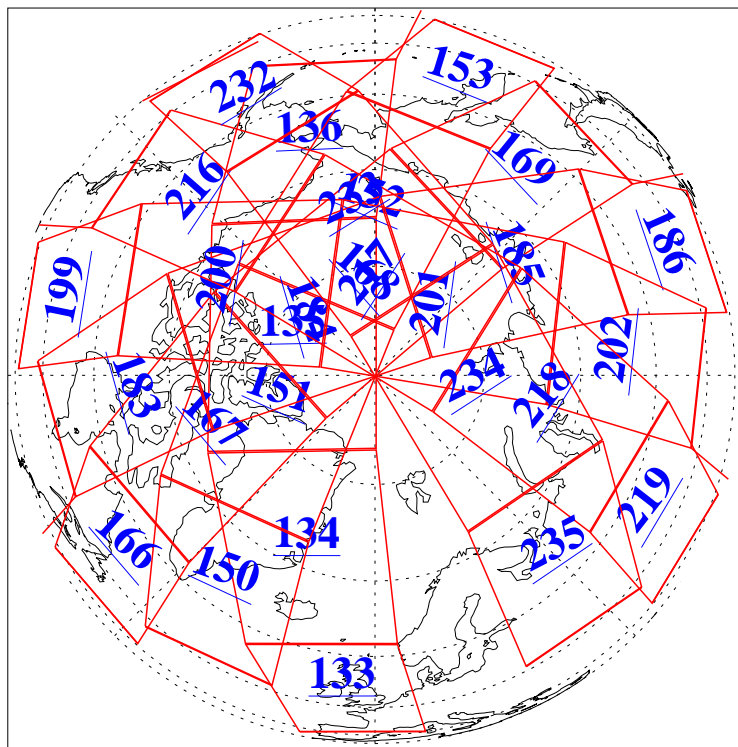

16 Jun 2012
DoY 168
Aqua Day 3696
Ascending Granules

Descending Granules

Legend: AMSU Available, HSB Available, AIRS Available

L1B Availability
AMSU Granules: 240
HSB Granules: 0
AIRS Granules: 240

16 Jun 2012
DoY 168
Aqua Day 3696

Northern Hemisphere Granules

Southern Hemisphere Granules

Legend: AMSU Available, HSB Available, AIRS Available