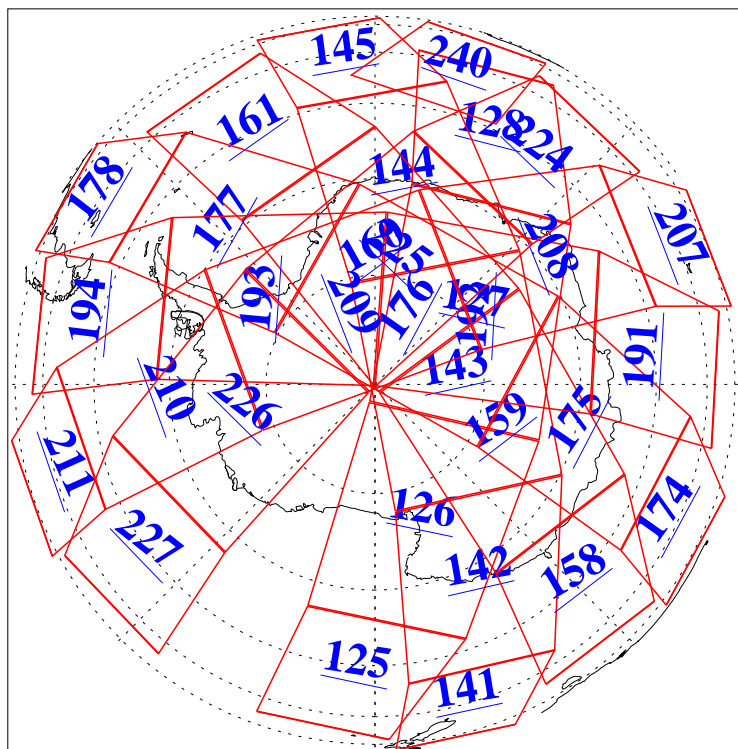

16 Jun 2012
DoY 168
Aqua Day 3696
Ascending Granules

Descending Granules

Legend: AMSU Available, HSB Available, AIRS Available

L1B Availability
AMSU Granules: 240
HSB Granules: 0
AIRS Granules: 240

16 Jun 2012
DoY 168
Aqua Day 3696

Northern Hemisphere Granules

Southern Hemisphere Granules

Legend: AMSU Available, HSB Available, AIRS Available