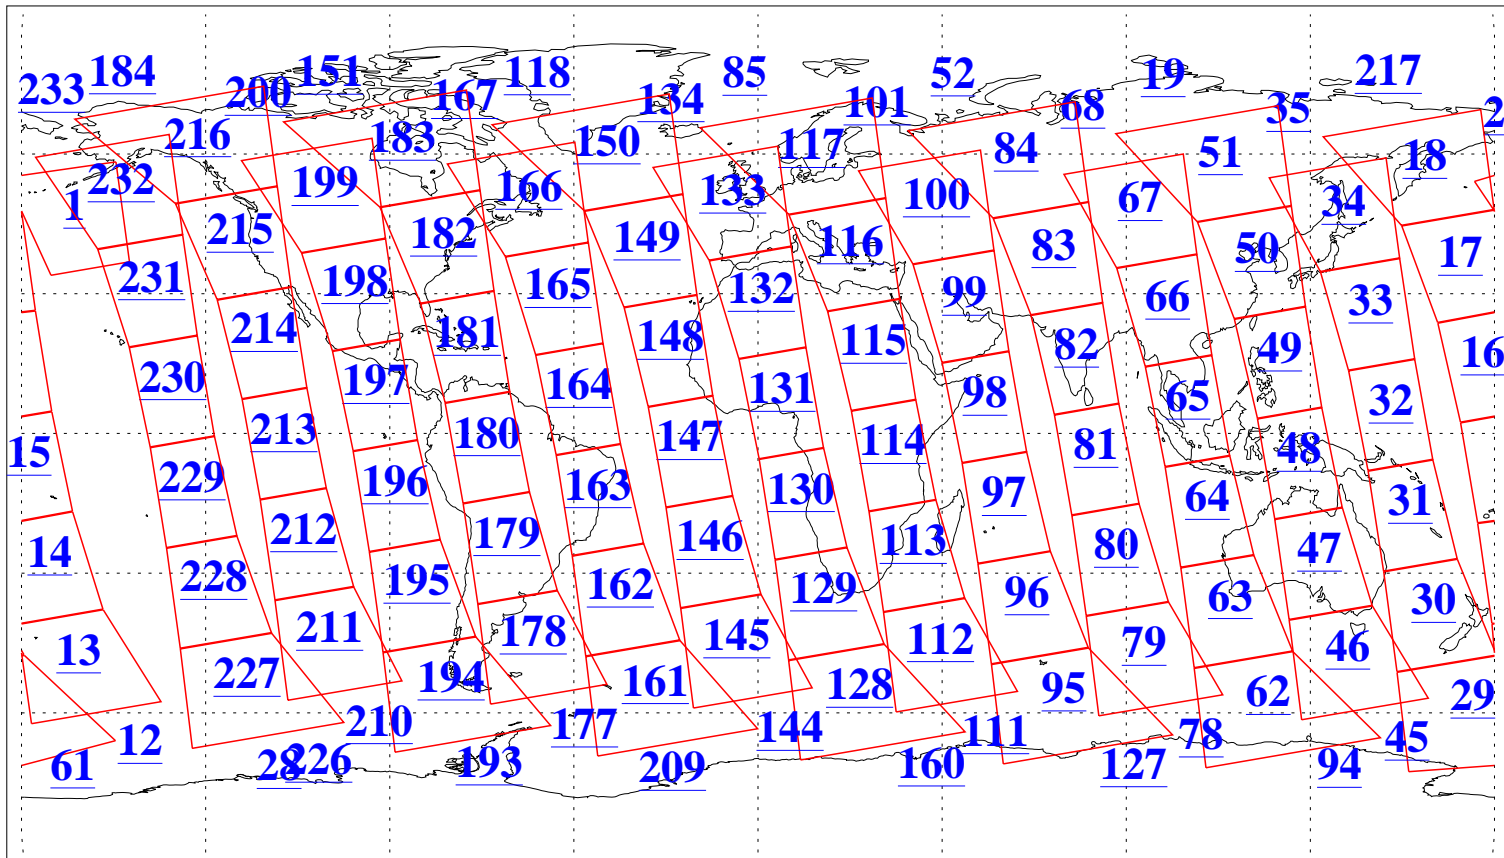

L1B Availability
AMSU Granules: 240
HSB Granules: 0
AIRS Granules: 240

16 Jun 2012
DoY 168
Aqua Day 3696
Ascending Granules

Descending Granules