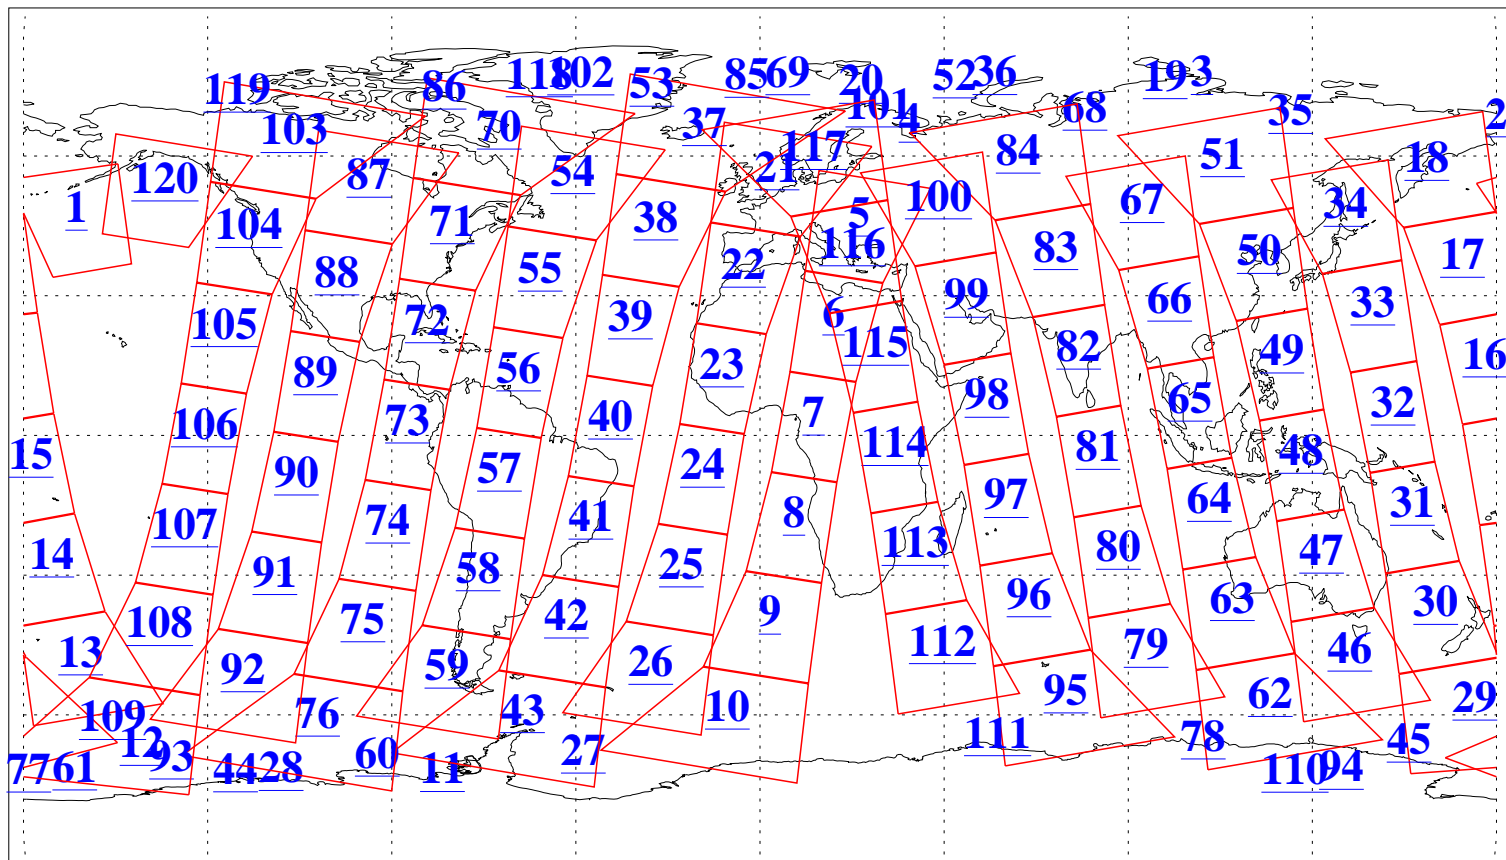

L1B Availability
AMSU Granules: 240
HSB Granules: 0
AIRS Granules: 240

16 Jun 2012
DoY 168
Aqua Day 3696
Granules: 1 to 120

Granules: 121 to 240

Legend: AMSU Available, HSB Available, AIRS Available

L1B Availability
AMSU Granules: 240
HSB Granules: 0
AIRS Granules: 240

16 Jun 2012
DoY 168
Aqua Day 3696
Ascending Granules

Descending Granules

Legend: AMSU Available, HSB Available, AIRS Available

L1B Availability
AMSU Granules: 240
HSB Granules: 0
AIRS Granules: 240

16 Jun 2012
DoY 168
Aqua Day 3696

Northern Hemisphere Granules

Southern Hemisphere Granules

Legend: AMSU Available, HSB Available, AIRS Available