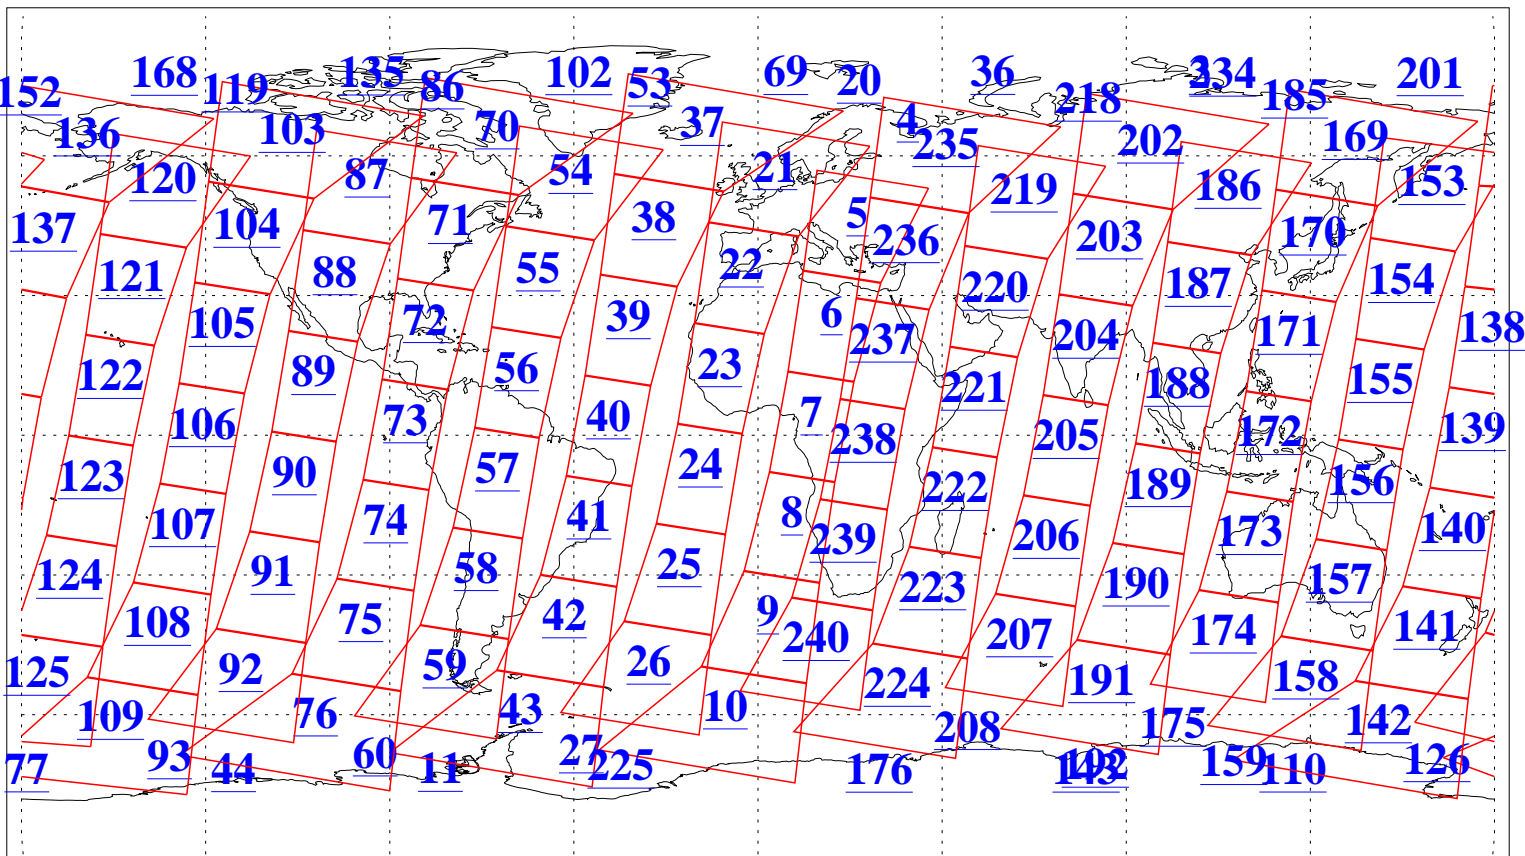

L1B Availability
AMSU Granules: 240
HSB Granules: 0
AIRS Granules: 240

16 Jun 2012
DoY 168
Aqua Day 3696
Granules: 1 to 120

Granules: 121 to 240

Legend: AMSU Available, HSB Available, AIRS Available

L1B Availability
AMSU Granules: 240
HSB Granules: 0
AIRS Granules: 240

16 Jun 2012
DoY 168
Aqua Day 3696
Ascending Granules

Descending Granules

Legend: AMSU Available, HSB Available, AIRS Available

L1B Availability
AMSU Granules: 240
HSB Granules: 0
AIRS Granules: 240

16 Jun 2012
DoY 168
Aqua Day 3696

Northern Hemisphere Granules

Southern Hemisphere Granules

Legend: AMSU Available, HSB Available, AIRS Available