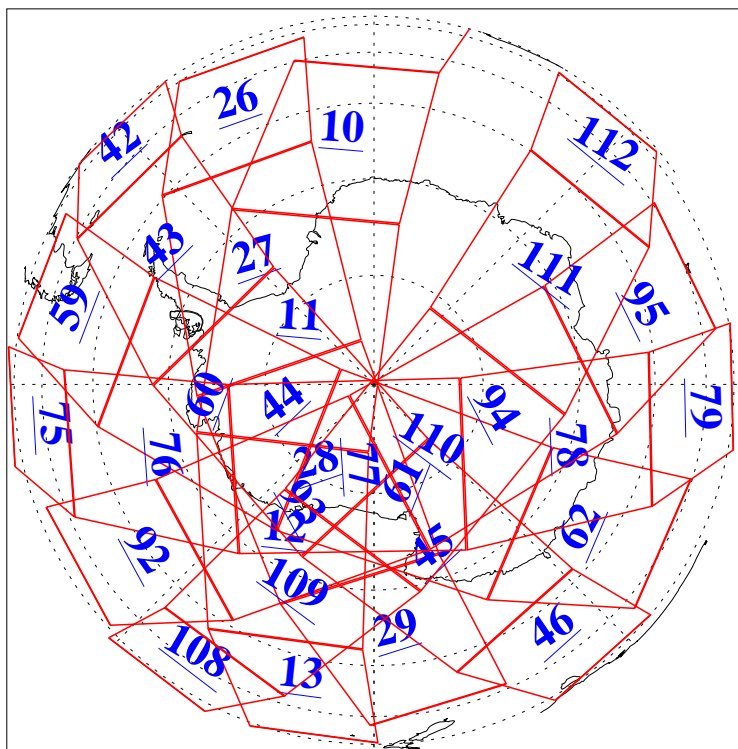

L1B Availability
AMSU Granules: 240
HSB Granules: 0
AIRS Granules: 240

16 Jun 2012
DoY 168
Aqua Day 3696
Granules: 1 to 120

Granules: 121 to 240

Legend: AMSU Available, HSB Available, AIRS Available

L1B Availability
AMSU Granules: 240
HSB Granules: 0
AIRS Granules: 240

16 Jun 2012
DoY 168
Aqua Day 3696
Ascending Granules

Descending Granules

Legend: AMSU Available, HSB Available, AIRS Available

L1B Availability
AMSU Granules: 240
HSB Granules: 0
AIRS Granules: 240

16 Jun 2012
DoY 168
Aqua Day 3696

Northern Hemisphere Granules

Southern Hemisphere Granules

Legend: AMSU Available, HSB Available, AIRS Available