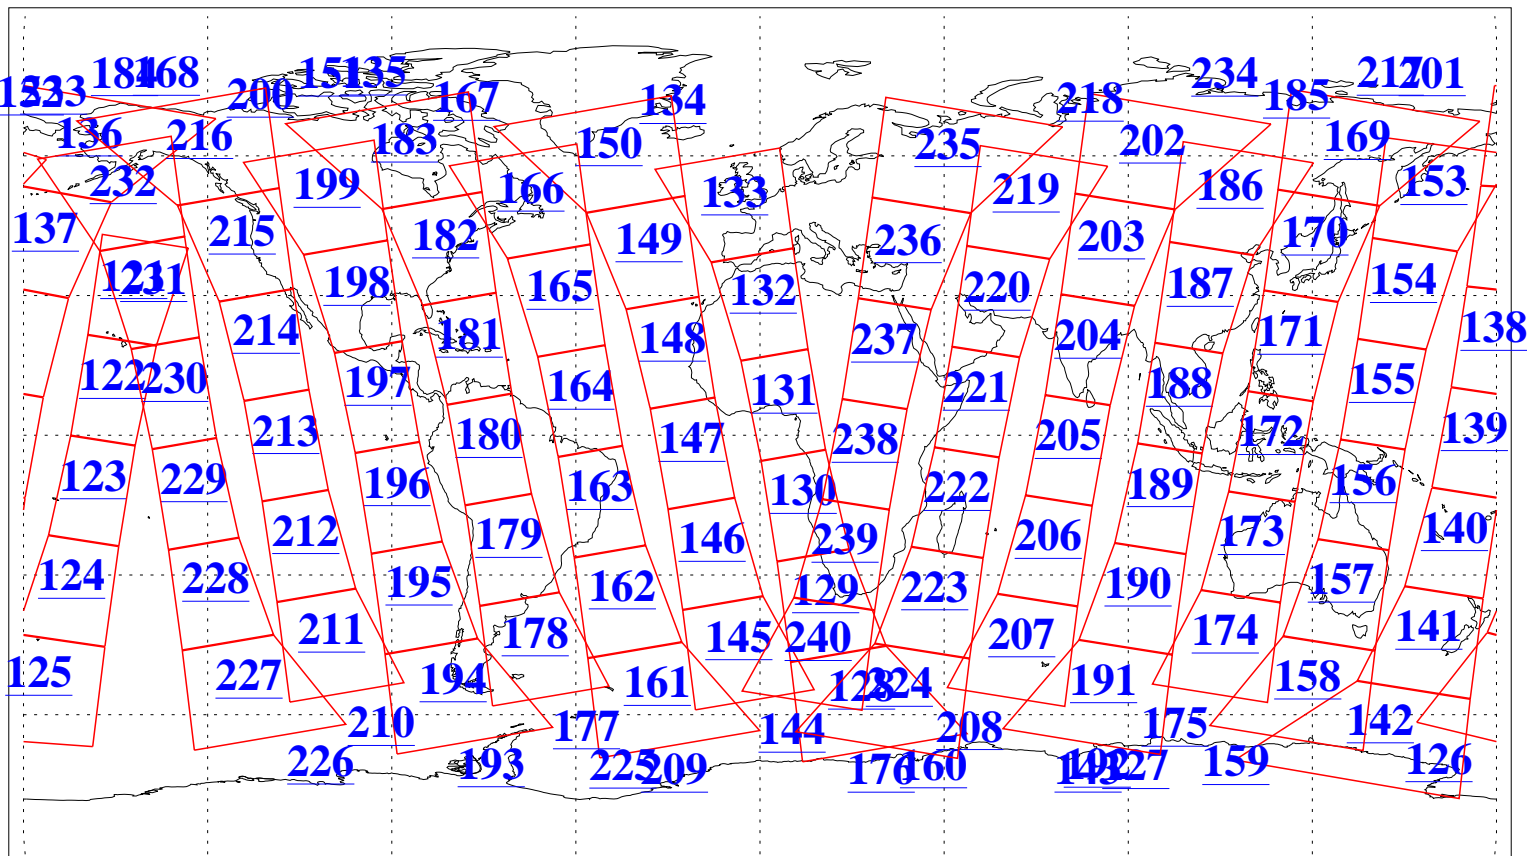

L1B Availability
AMSU Granules: 240
HSB Granules: 0
AIRS Granules: 240

16 Jun 2012
DoY 168
Aqua Day 3696
Granules: 1 to 120

Granules: 121 to 240

Legend: AMSU Available, HSB Available, AIRS Available

L1B Availability
AMSU Granules: 240
HSB Granules: 0
AIRS Granules: 240

16 Jun 2012
DoY 168
Aqua Day 3696
Ascending Granules

Descending Granules

Legend: AMSU Available, HSB Available, AIRS Available

L1B Availability
AMSU Granules: 240
HSB Granules: 0
AIRS Granules: 240

16 Jun 2012
DoY 168
Aqua Day 3696