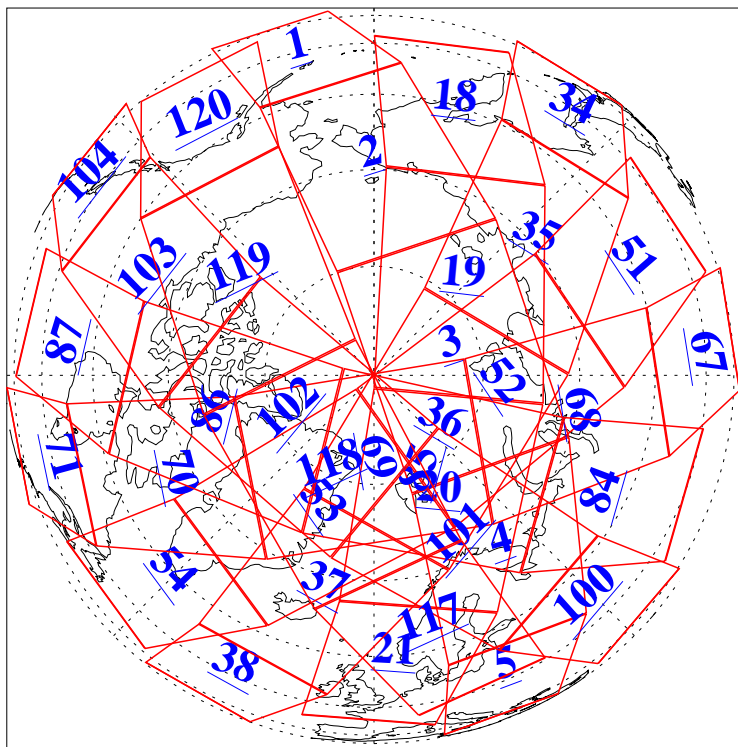

L1B Availability
AMSU Granules: 240
HSB Granules: 0
AIRS Granules: 240

16 Jun 2012
DoY 168
Aqua Day 3696
Granules: 1 to 120

Granules: 121 to 240

Legend: AMSU Available, HSB Available, AIRS Available

L1B Availability
AMSU Granules: 240
HSB Granules: 0
AIRS Granules: 240

16 Jun 2012
DoY 168
Aqua Day 3696
Ascending Granules

Descending Granules

Legend: AMSU Available, HSB Available, AIRS Available

L1B Availability
AMSU Granules: 240
HSB Granules: 0
AIRS Granules: 240

16 Jun 2012
DoY 168
Aqua Day 3696

Northern Hemisphere Granules

Southern Hemisphere Granules

Legend: AMSU Available, HSB Available, AIRS Available