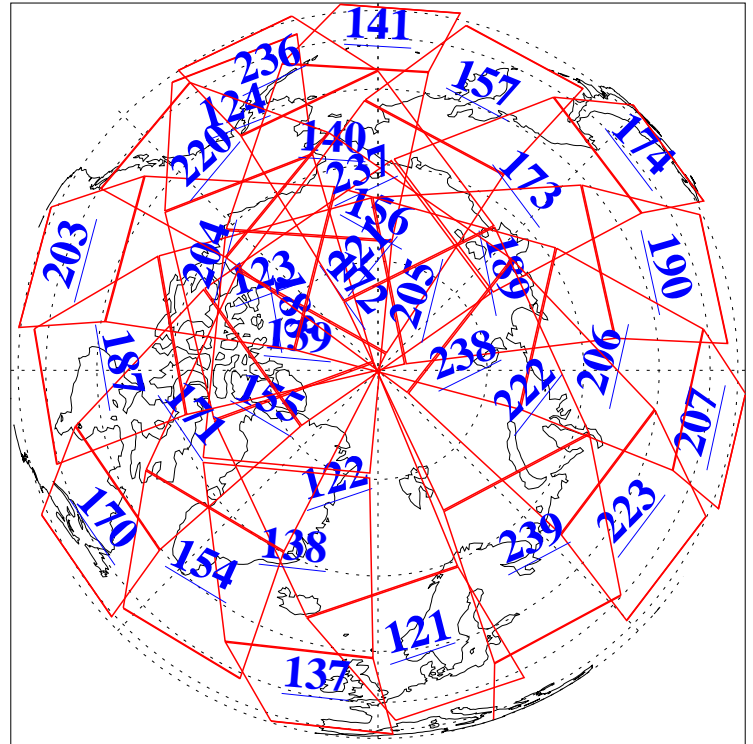

L1B Availability
AMSU Granules: 240
HSB Granules: 0
AIRS Granules: 240

12 Jun 2012
DoY 164
Aqua Day 3692

Northern Hemisphere Granules

Southern Hemisphere Granules