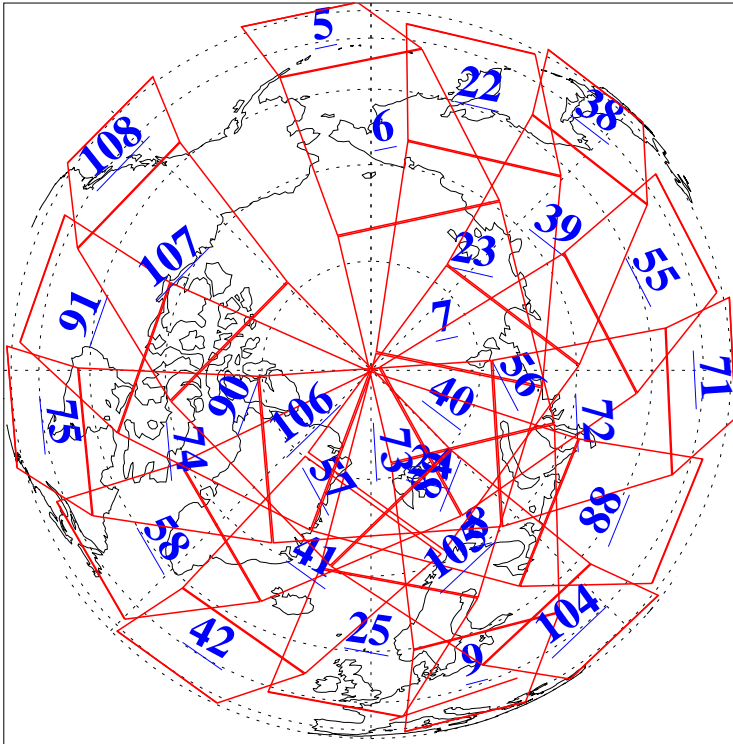

L1B Availability
AMSU Granules: 240
HSB Granules: 0
AIRS Granules: 240

12 Jun 2012
DoY 164
Aqua Day 3692
Granules: 1 to 120

Granules: 121 to 240

Legend: AMSU Available, *HSB Available*, **AIRS Available**

L1B Availability
AMSU Granules: 240
HSB Granules: 0
AIRS Granules: 240

12 Jun 2012
DoY 164
Aqua Day 3692
Ascending Granules

Descending Granules

Legend: AMSU Available, HSB Available, AIRS Available

L1B Availability
 AMSU Granules: 240
 HSB Granules: 0
 AIRS Granules: 240

12 Jun 2012
 DoY 164
 Aqua Day 3692

Northern Hemisphere Granules

Southern Hemisphere Granules

Legend: AMSU Available, HSB Available, AIRS Available