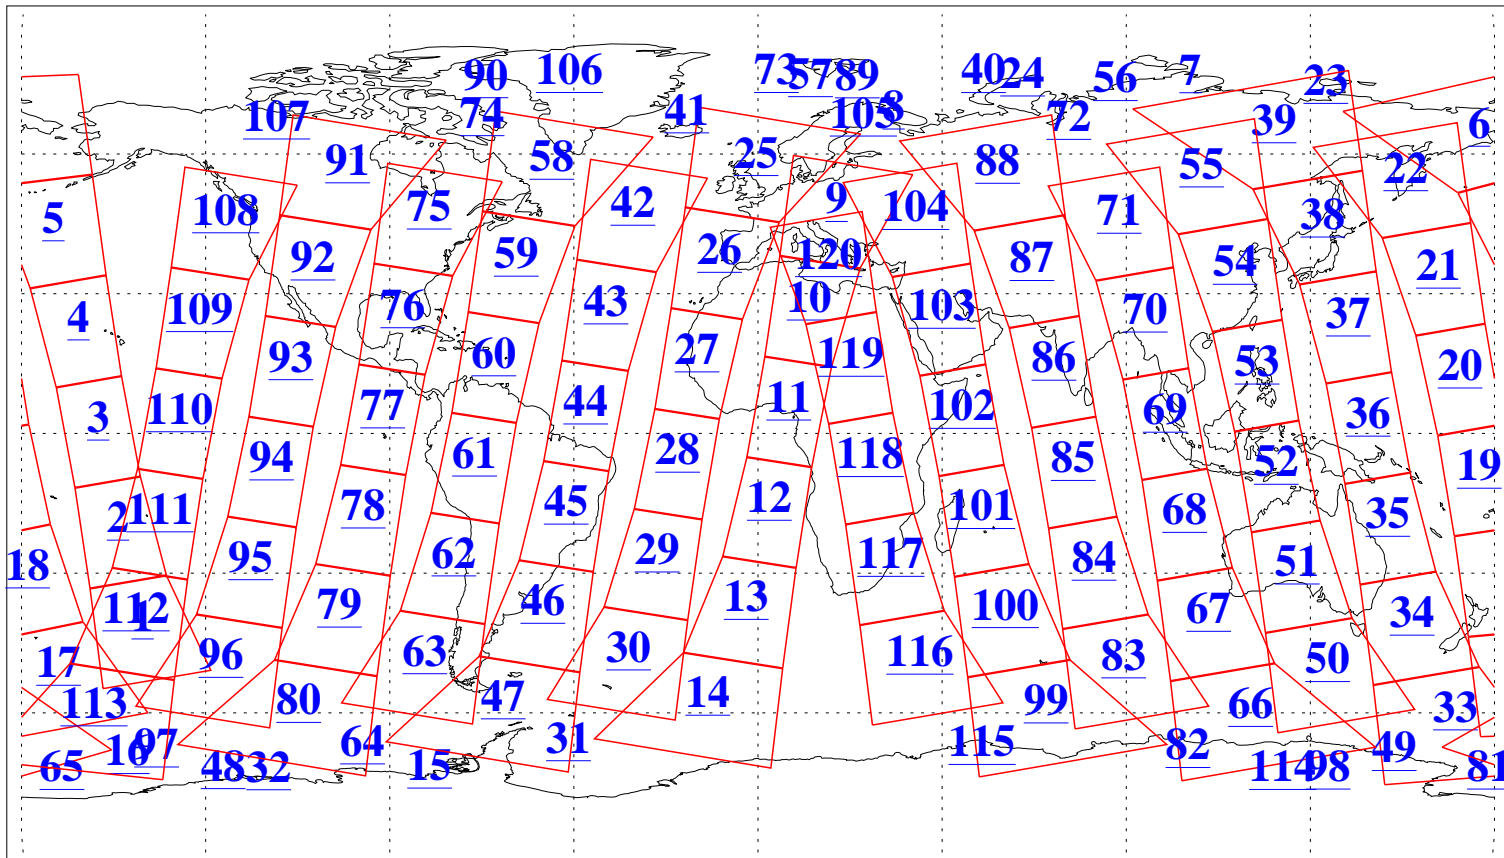

L1B Availability
AMSU Granules: 240
HSB Granules: 0
AIRS Granules: 240

12 Jun 2012
DoY 164
Aqua Day 3692
Granules: 1 to 120

Granules: 121 to 240

Legend: AMSU Available, *HSB Available*, **AIRS Available**

L1B Availability
AMSU Granules: 240
HSB Granules: 0
AIRS Granules: 240

12 Jun 2012
DoY 164
Aqua Day 3692
Ascending Granules

Descending Granules

Legend: AMSU Available, HSB Available, AIRS Available

L1B Availability
 AMSU Granules: 240
 HSB Granules: 0
 AIRS Granules: 240

12 Jun 2012
 DoY 164
 Aqua Day 3692

Northern Hemisphere Granules

Southern Hemisphere Granules

Legend: AMSU Available, HSB Available, AIRS Available