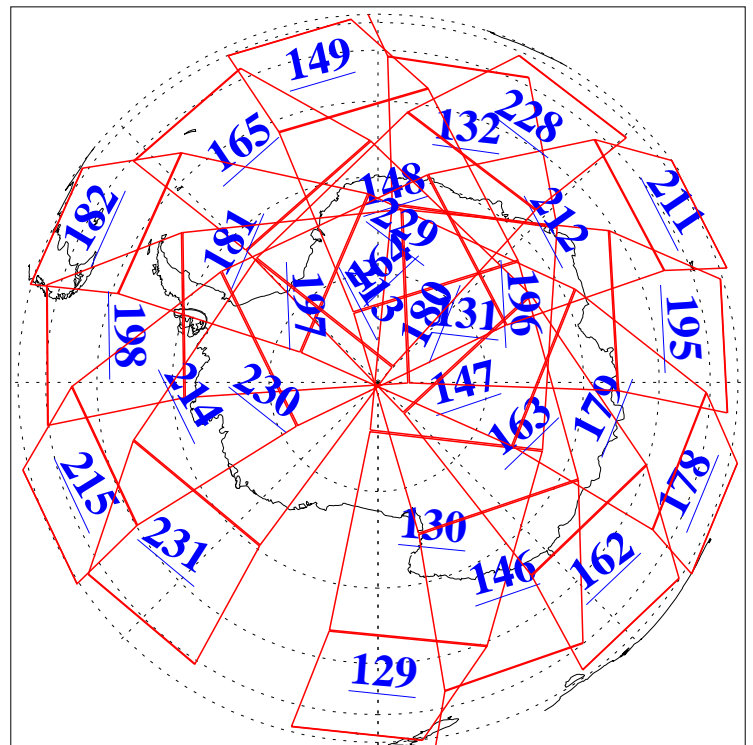

L1B Availability
AMSU Granules: 240
HSB Granules: 0
AIRS Granules: 240

12 Jun 2012
DoY 164
Aqua Day 3692
Granules: 1 to 120

Granules: 121 to 240

Legend: AMSU Available, *HSB Available*, **AIRS Available**

L1B Availability
AMSU Granules: 240
HSB Granules: 0
AIRS Granules: 240

12 Jun 2012
DoY 164
Aqua Day 3692
Ascending Granules

Descending Granules

Legend: AMSU Available, HSB Available, AIRS Available

L1B Availability
 AMSU Granules: 240
 HSB Granules: 0
 AIRS Granules: 240

12 Jun 2012
 DoY 164
 Aqua Day 3692

Northern Hemisphere Granules

Southern Hemisphere Granules

Legend: AMSU Available, HSB Available, AIRS Available