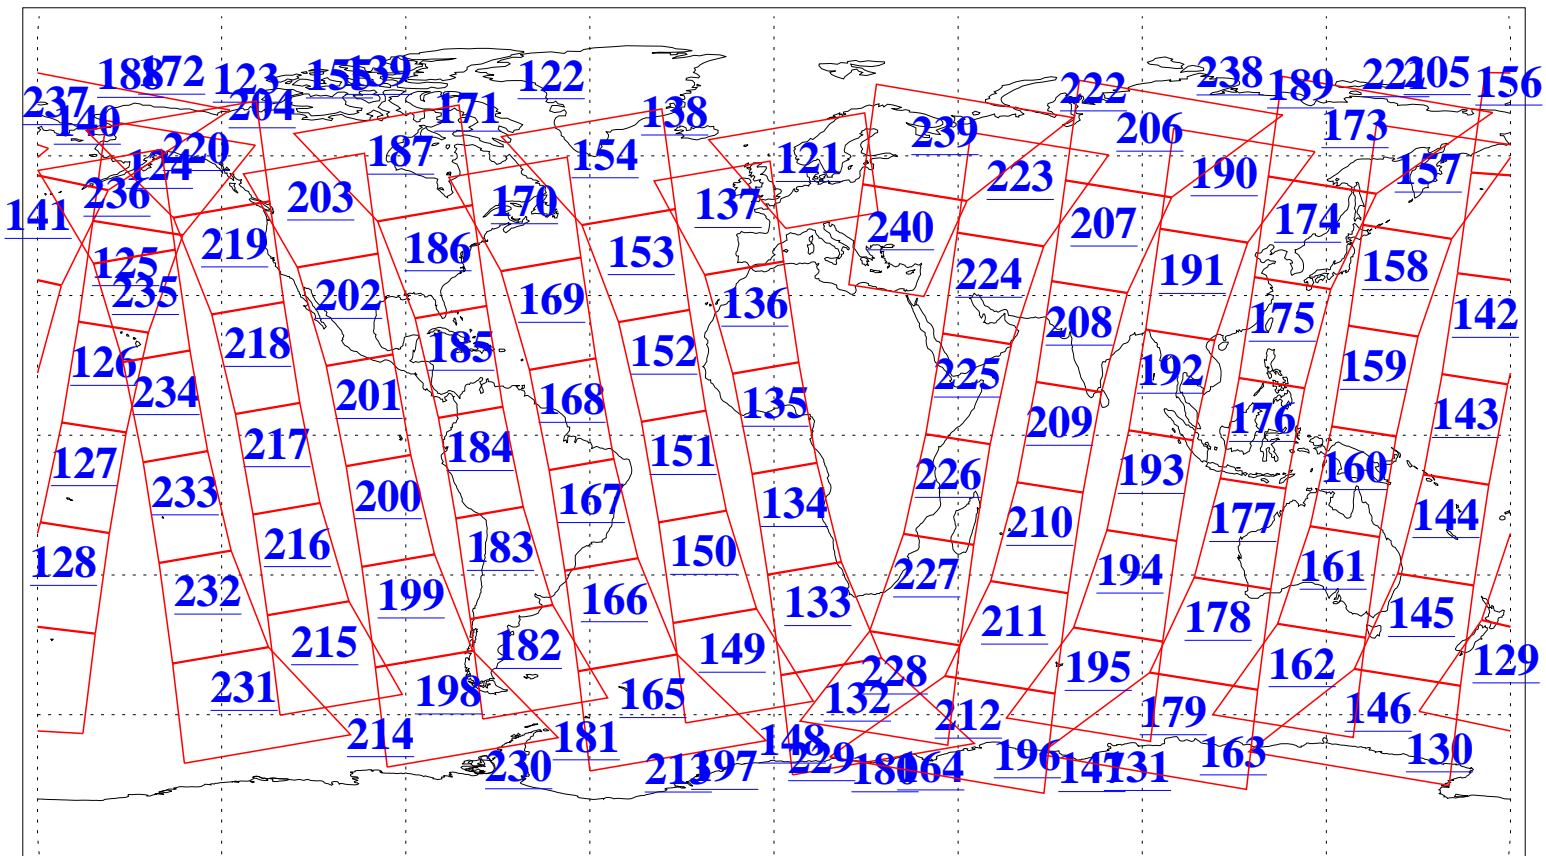

L1B Availability
AMSU Granules: 240
HSB Granules: 0
AIRS Granules: 240

12 Jun 2012
DoY 164
Aqua Day 3692
Granules: 1 to 120

Granules: 121 to 240

Legend: AMSU Available, *HSB Available*, **AIRS Available**

L1B Availability
AMSU Granules: 240
HSB Granules: 0
AIRS Granules: 240

12 Jun 2012
DoY 164
Aqua Day 3692
Ascending Granules

Descending Granules

Legend: AMSU Available, HSB Available, AIRS Available

L1B Availability
 AMSU Granules: 240
 HSB Granules: 0
 AIRS Granules: 240

12 Jun 2012
 DoY 164
 Aqua Day 3692

Northern Hemisphere Granules

Southern Hemisphere Granules

Legend: AMSU Available, HSB Available, AIRS Available