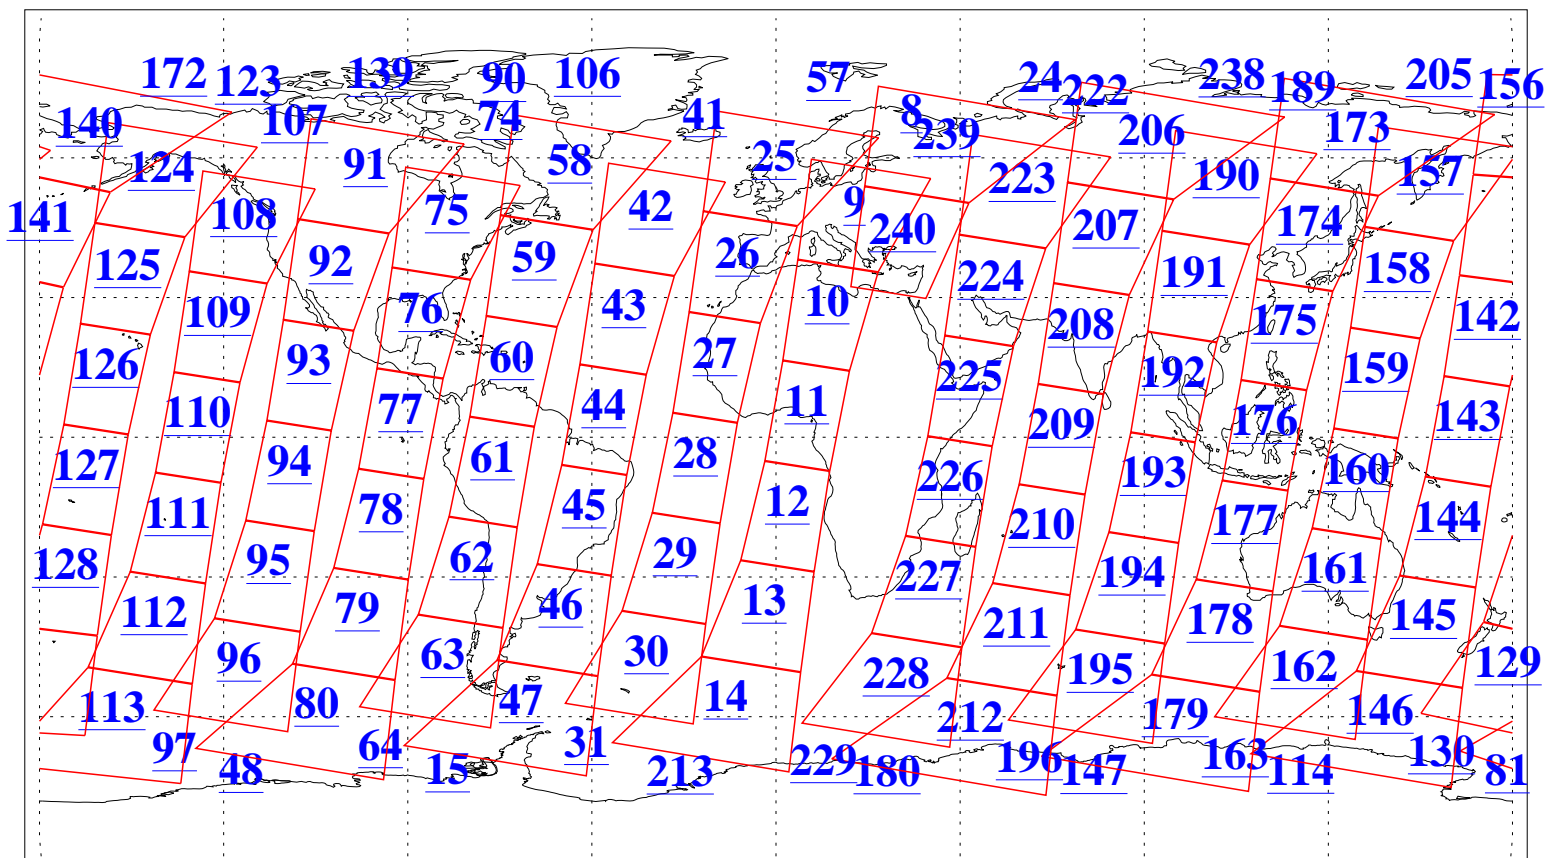

L1B Availability
AMSU Granules: 240
HSB Granules: 0
AIRS Granules: 240

12 Jun 2012
DoY 164
Aqua Day 3692
Granules: 1 to 120

Granules: 121 to 240

Legend: AMSU Available, *HSB Available*, **AIRS Available**

L1B Availability
AMSU Granules: 240
HSB Granules: 0
AIRS Granules: 240

12 Jun 2012
DoY 164
Aqua Day 3692
Ascending Granules

Descending Granules

Legend: AMSU Available, HSB Available, AIRS Available

L1B Availability
 AMSU Granules: 240
 HSB Granules: 0
 AIRS Granules: 240

12 Jun 2012
 DoY 164
 Aqua Day 3692

Northern Hemisphere Granules

Southern Hemisphere Granules

Legend: AMSU Available, HSB Available, AIRS Available