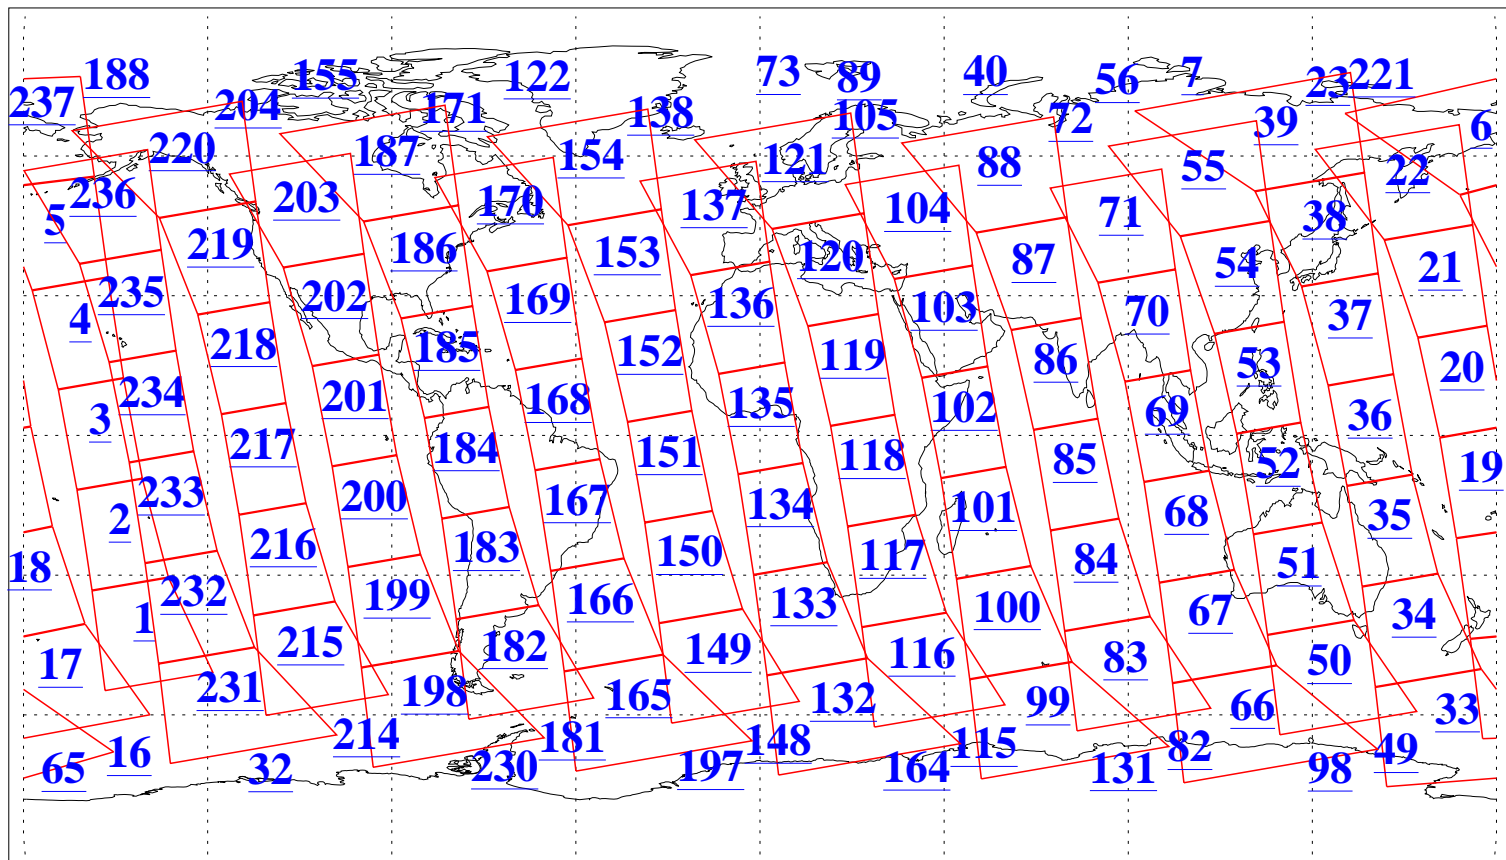

L1B Availability
AMSU Granules: 240
HSB Granules: 0
AIRS Granules: 240

12 Jun 2012
DoY 164
Aqua Day 3692
Granules: 1 to 120

Granules: 121 to 240

Legend: AMSU Available, *HSB Available*, **AIRS Available**

L1B Availability
AMSU Granules: 240
HSB Granules: 0
AIRS Granules: 240

12 Jun 2012
DoY 164
Aqua Day 3692
Ascending Granules

Descending Granules

Legend: AMSU Available, HSB Available, AIRS Available

L1B Availability
 AMSU Granules: 240
 HSB Granules: 0
 AIRS Granules: 240

12 Jun 2012
 DoY 164
 Aqua Day 3692

Northern Hemisphere Granules

Southern Hemisphere Granules

Legend: AMSU Available, HSB Available, AIRS Available