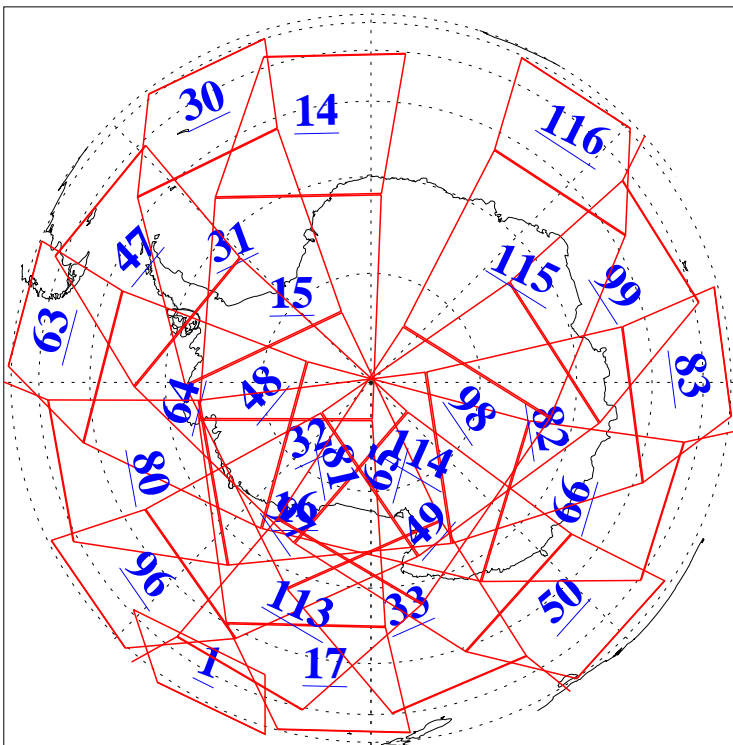

L1B Availability
AMSU Granules: 240
HSB Granules: 0
AIRS Granules: 240

12 Jun 2012
DoY 164
Aqua Day 3692
Granules: 1 to 120

Granules: 121 to 240

Legend: AMSU Available, *HSB Available*, **AIRS Available**

L1B Availability
AMSU Granules: 240
HSB Granules: 0
AIRS Granules: 240

12 Jun 2012
DoY 164
Aqua Day 3692
Ascending Granules

Descending Granules

Legend: AMSU Available, HSB Available, AIRS Available

L1B Availability
 AMSU Granules: 240
 HSB Granules: 0
 AIRS Granules: 240

12 Jun 2012
 DoY 164
 Aqua Day 3692

Northern Hemisphere Granules

Southern Hemisphere Granules

Legend: AMSU Available, HSB Available, AIRS Available