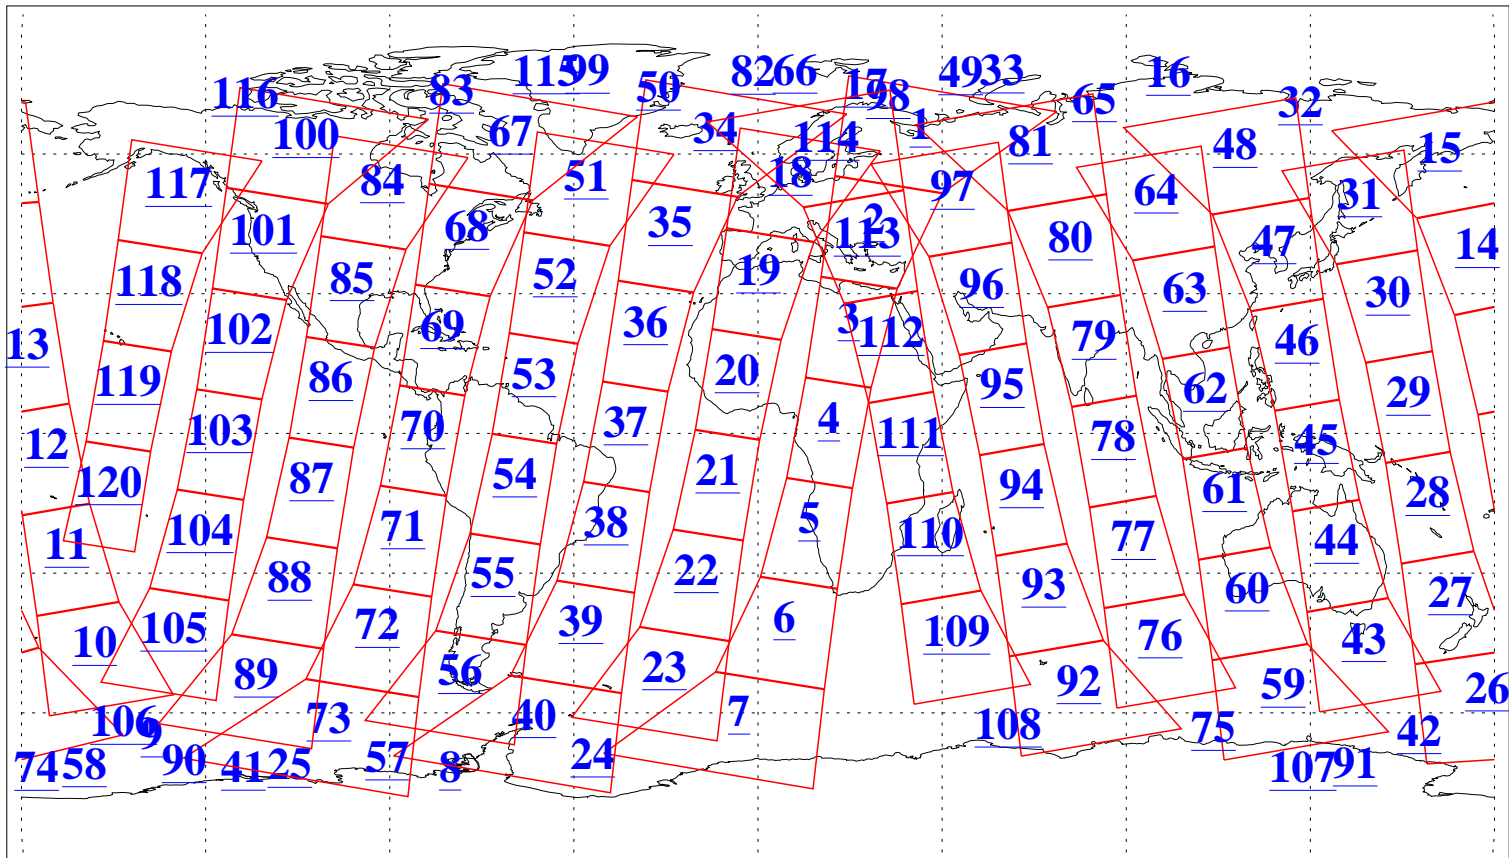

L1B Availability
AMSU Granules: 240
HSB Granules: 0
AIRS Granules: 240

11 Jun 2012
DoY 163
Aqua Day 3691
Granules: 1 to 120

Granules: 121 to 240

Legend: AMSU Available, HSB Available, AIRS Available

L1B Availability
AMSU Granules: 240
HSB Granules: 0
AIRS Granules: 240

11 Jun 2012
DoY 163
Aqua Day 3691
Ascending Granules

Descending Granules

Legend: AMSU Available, HSB Available, AIRS Available

L1B Availability
 AMSU Granules: 240
 HSB Granules: 0
 AIRS Granules: 240

11 Jun 2012
 DoY 163
 Aqua Day 3691

Northern Hemisphere Granules

Southern Hemisphere Granules

Legend: AMSU Available, HSB Available, AIRS Available