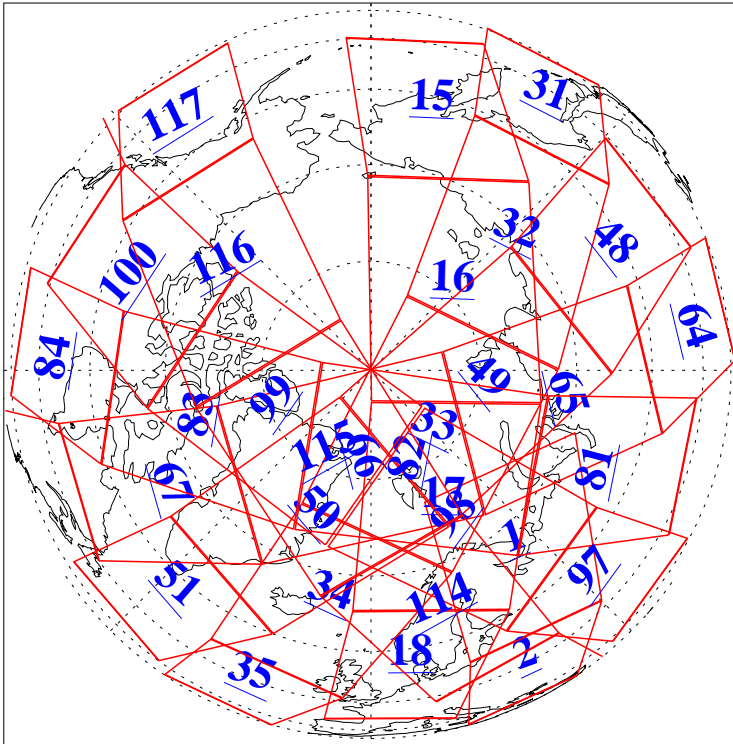

L1B Availability
AMSU Granules: 240
HSB Granules: 0
AIRS Granules: 240

11 Jun 2012
DoY 163
Aqua Day 3691
Granules: 1 to 120

Granules: 121 to 240

Legend: AMSU Available, HSB Available, AIRS Available

L1B Availability
AMSU Granules: 240
HSB Granules: 0
AIRS Granules: 240

11 Jun 2012
DoY 163
Aqua Day 3691
Ascending Granules

Descending Granules

Legend: AMSU Available, HSB Available, AIRS Available

L1B Availability
 AMSU Granules: 240
 HSB Granules: 0
 AIRS Granules: 240

11 Jun 2012
 DoY 163
 Aqua Day 3691

Northern Hemisphere Granules

Southern Hemisphere Granules

Legend: AMSU Available, HSB Available, AIRS Available