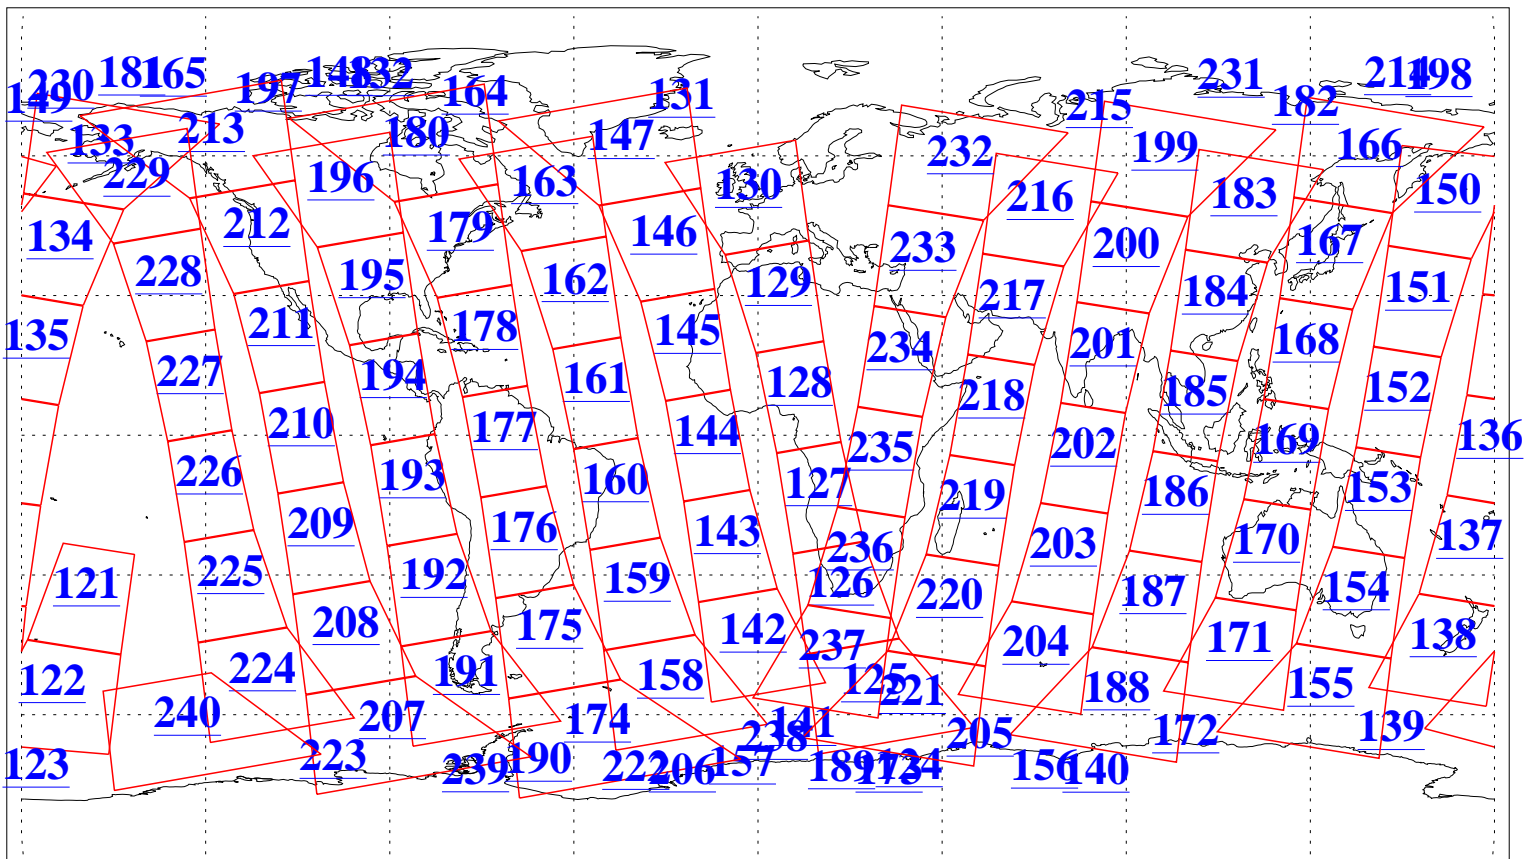

L1B Availability
AMSU Granules: 240
HSB Granules: 0
AIRS Granules: 240

11 Jun 2012
DoY 163
Aqua Day 3691
Granules: 1 to 120

Granules: 121 to 240

Legend: AMSU Available, HSB Available, AIRS Available

L1B Availability
AMSU Granules: 240
HSB Granules: 0
AIRS Granules: 240

11 Jun 2012
DoY 163
Aqua Day 3691
Ascending Granules

Descending Granules

Legend: AMSU Available, HSB Available, AIRS Available

L1B Availability
 AMSU Granules: 240
 HSB Granules: 0
 AIRS Granules: 240

11 Jun 2012
 DoY 163
 Aqua Day 3691