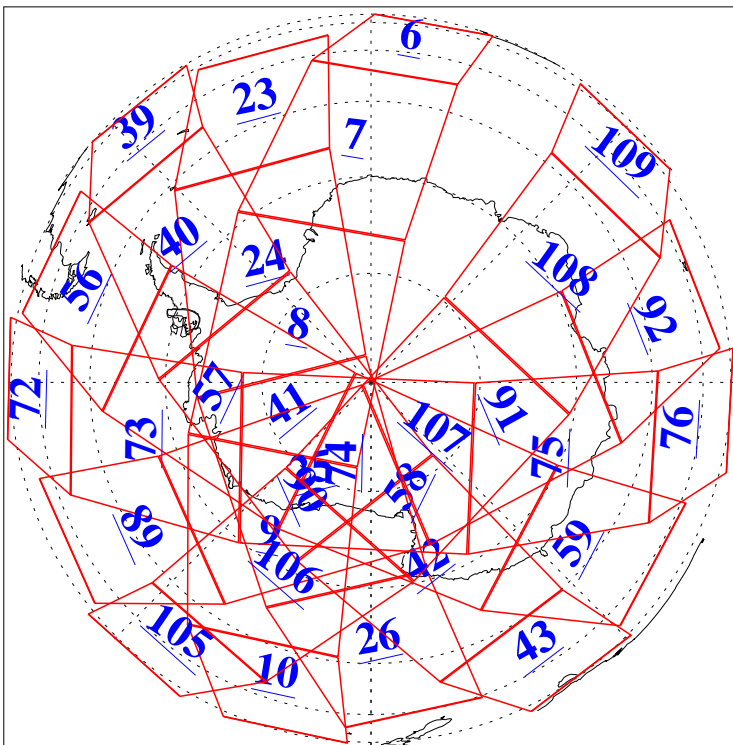

L1B Availability
AMSU Granules: 240
HSB Granules: 0
AIRS Granules: 240

11 Jun 2012
DoY 163
Aqua Day 3691
Granules: 1 to 120

Granules: 121 to 240

Legend: AMSU Available, HSB Available, AIRS Available

L1B Availability
AMSU Granules: 240
HSB Granules: 0
AIRS Granules: 240

11 Jun 2012
DoY 163
Aqua Day 3691
Ascending Granules

Descending Granules

Legend: AMSU Available, HSB Available, AIRS Available

L1B Availability
 AMSU Granules: 240
 HSB Granules: 0
 AIRS Granules: 240

11 Jun 2012
 DoY 163
 Aqua Day 3691

Northern Hemisphere Granules

Southern Hemisphere Granules

Legend: AMSU Available, HSB Available, AIRS Available