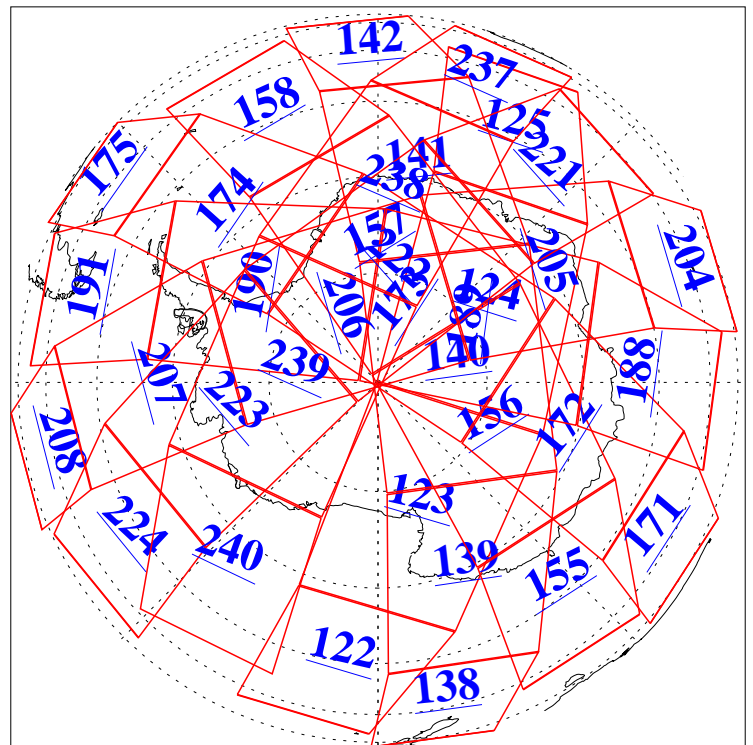

L1B Availability
AMSU Granules: 240
HSB Granules: 0
AIRS Granules: 240

11 Jun 2012
DoY 163
Aqua Day 3691
Granules: 1 to 120

Granules: 121 to 240

Legend: AMSU Available, HSB Available, AIRS Available

L1B Availability
AMSU Granules: 240
HSB Granules: 0
AIRS Granules: 240

11 Jun 2012
DoY 163
Aqua Day 3691
Ascending Granules

Descending Granules

Legend: AMSU Available, HSB Available, AIRS Available

L1B Availability
 AMSU Granules: 240
 HSB Granules: 0
 AIRS Granules: 240

11 Jun 2012
 DoY 163
 Aqua Day 3691

Northern Hemisphere Granules

Southern Hemisphere Granules

Legend: AMSU Available, HSB Available, AIRS Available