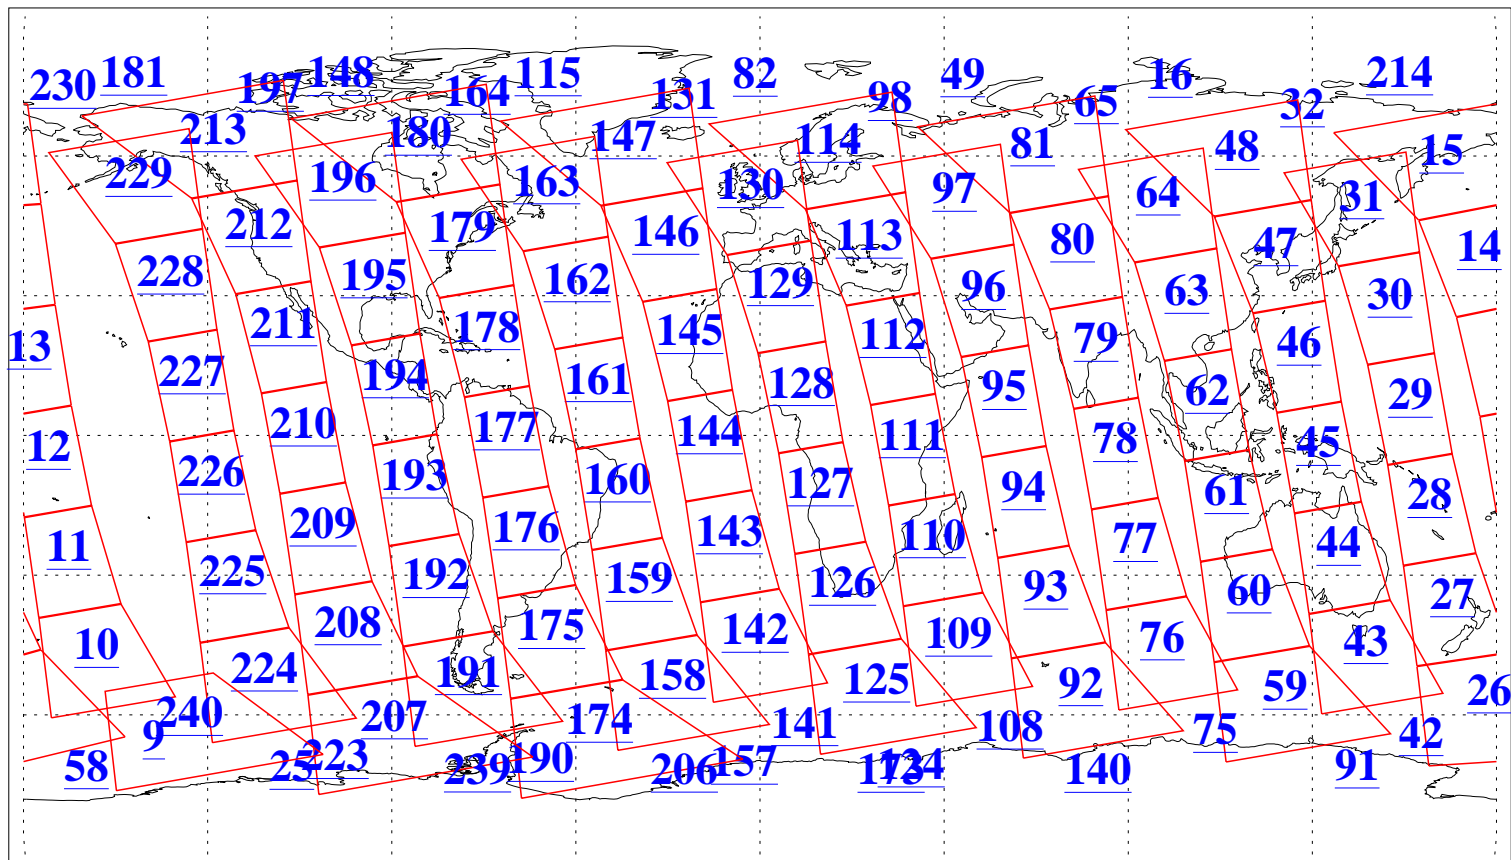

L1B Availability
AMSU Granules: 240
HSB Granules: 0
AIRS Granules: 240

11 Jun 2012
DoY 163
Aqua Day 3691
Granules: 1 to 120

Granules: 121 to 240

Legend: AMSU Available, HSB Available, AIRS Available

L1B Availability
AMSU Granules: 240
HSB Granules: 0
AIRS Granules: 240

11 Jun 2012
DoY 163
Aqua Day 3691
Ascending Granules

Descending Granules

Legend: AMSU Available, HSB Available, AIRS Available

L1B Availability
 AMSU Granules: 240
 HSB Granules: 0
 AIRS Granules: 240

11 Jun 2012
 DoY 163
 Aqua Day 3691

Northern Hemisphere Granules

Southern Hemisphere Granules

Legend: AMSU Available, HSB Available, AIRS Available