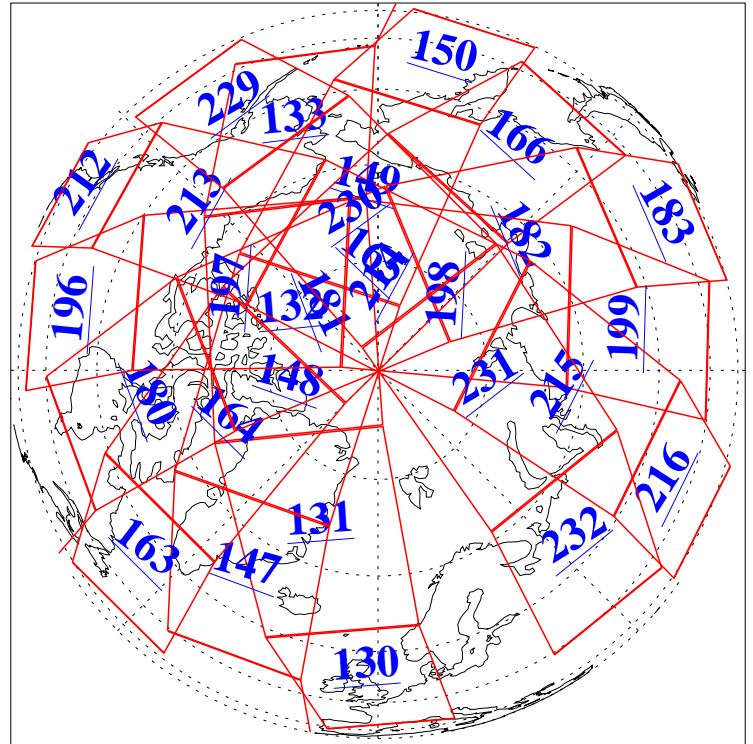

11 Jun 2012
DoY 163
Aqua Day 3691
Ascending Granules

Descending Granules

Legend: AMSU Available, HSB Available, AIRS Available

L1B Availability
 AMSU Granules: 240
 HSB Granules: 0
 AIRS Granules: 240

11 Jun 2012
 DoY 163
 Aqua Day 3691

Northern Hemisphere Granules

Southern Hemisphere Granules

Legend: AMSU Available, HSB Available, AIRS Available