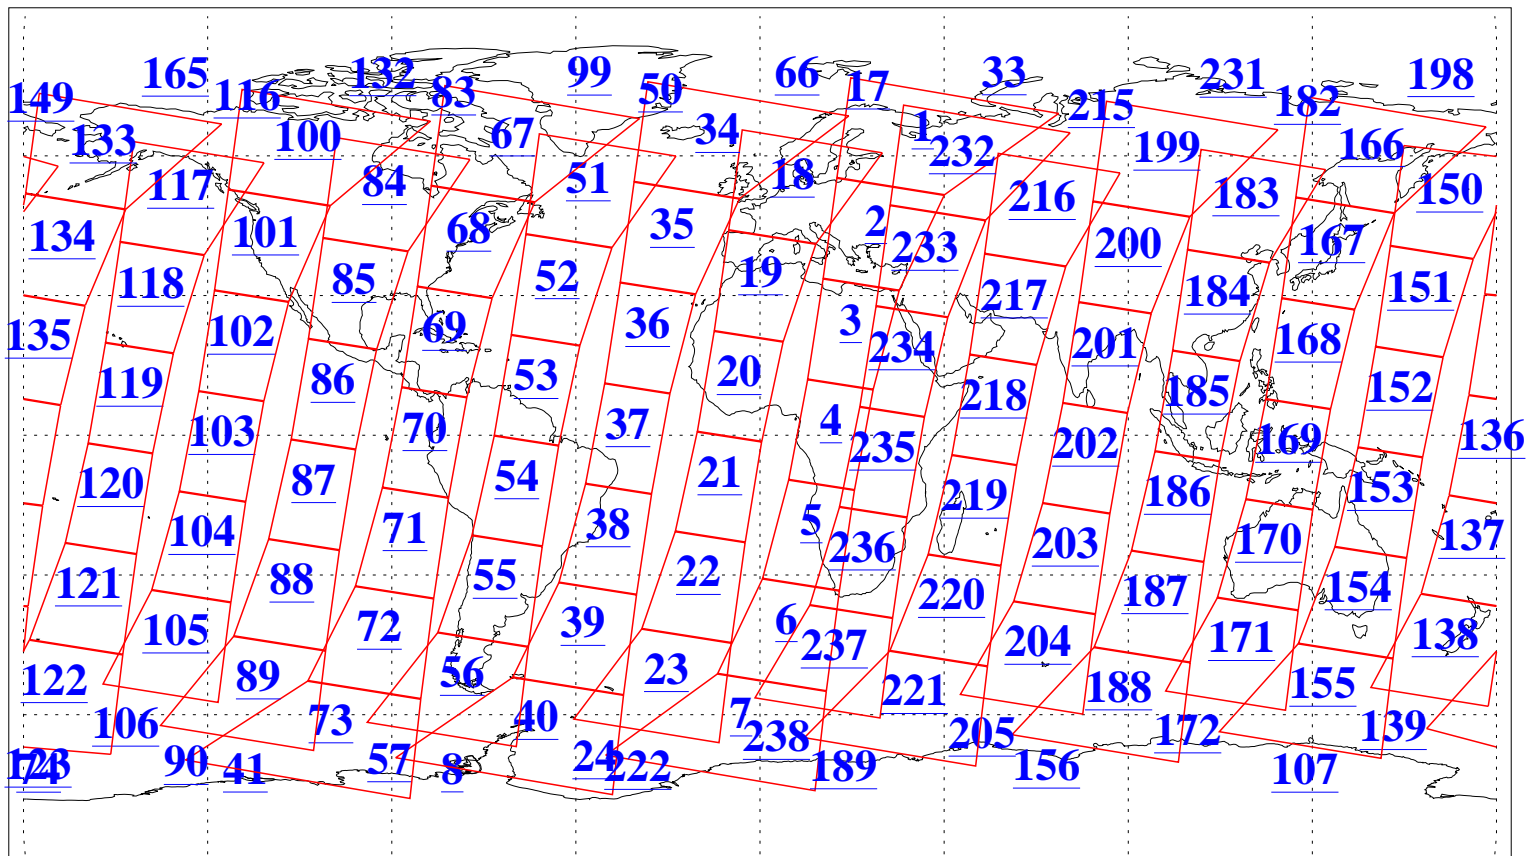

L1B Availability
AMSU Granules: 240
HSB Granules: 0
AIRS Granules: 240

11 Jun 2012
DoY 163
Aqua Day 3691
Granules: 1 to 120

Granules: 121 to 240

Legend: AMSU Available, HSB Available, AIRS Available

L1B Availability
AMSU Granules: 240
HSB Granules: 0
AIRS Granules: 240

11 Jun 2012
DoY 163
Aqua Day 3691
Ascending Granules

Descending Granules

Legend: AMSU Available, HSB Available, AIRS Available

L1B Availability
 AMSU Granules: 240
 HSB Granules: 0
 AIRS Granules: 240

11 Jun 2012
 DoY 163
 Aqua Day 3691

Northern Hemisphere Granules

Southern Hemisphere Granules

Legend: AMSU Available, HSB Available, AIRS Available