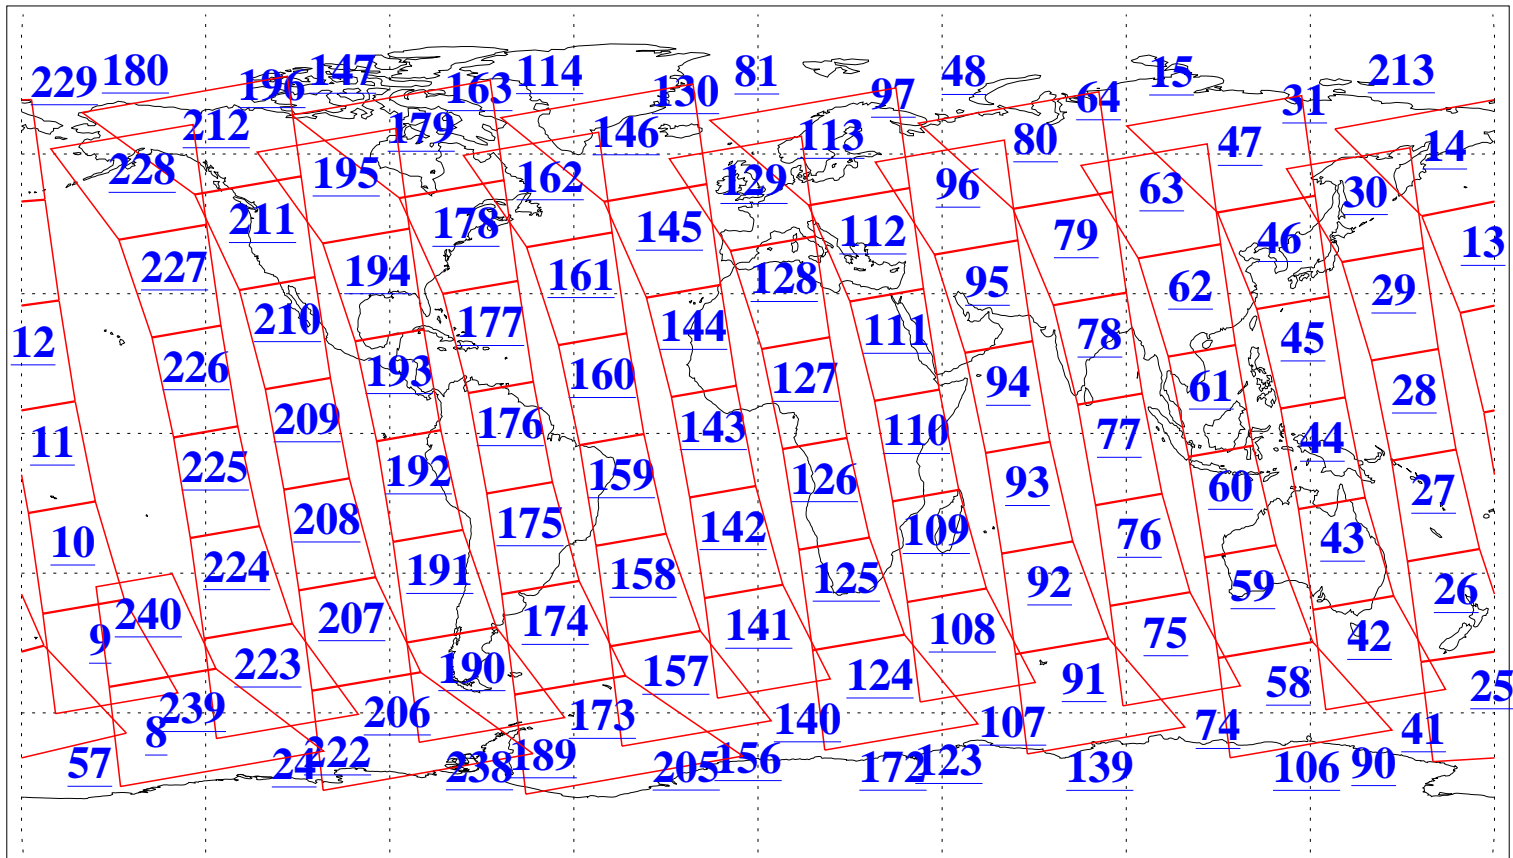

L1B Availability
AMSU Granules: 240
HSB Granules: 0
AIRS Granules: 240

4 Jun 2012
DoY 156
Aqua Day 3684
Granules: 1 to 120

Granules: 121 to 240

Legend: AMSU Available, HSB Available, AIRS Available

L1B Availability
AMSU Granules: 240
HSB Granules: 0
AIRS Granules: 240

4 Jun 2012
DoY 156
Aqua Day 3684

Ascending Granules

Descending Granules

Legend: AMSU Available, HSB Available, AIRS Available

L1B Availability
 AMSU Granules: 240
 HSB Granules: 0
 AIRS Granules: 240

4 Jun 2012
 DoY 156
 Aqua Day 3684

Northern Hemisphere Granules

Southern Hemisphere Granules

Legend: AMSU Available, HSB Available, AIRS Available