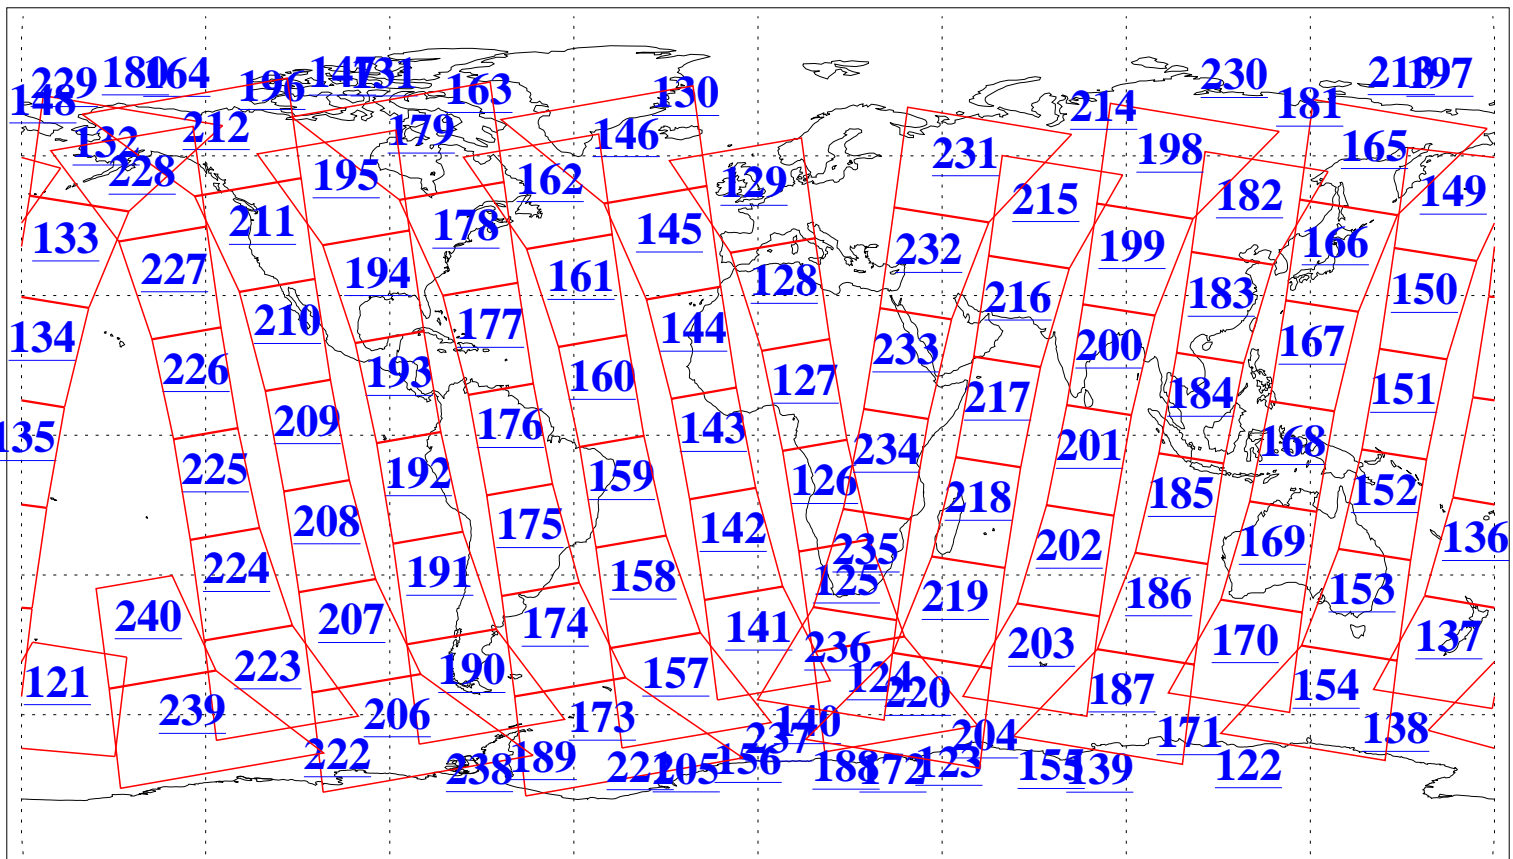

L1B Availability
AMSU Granules: 240
HSB Granules: 0
AIRS Granules: 240

4 Jun 2012
DoY 156
Aqua Day 3684
Granules: 1 to 120

Granules: 121 to 240

Legend: AMSU Available, HSB Available, AIRS Available

L1B Availability
AMSU Granules: 240
HSB Granules: 0
AIRS Granules: 240

4 Jun 2012
DoY 156
Aqua Day 3684

Ascending Granules

Descending Granules

Legend: AMSU Available, HSB Available, AIRS Available

L1B Availability
 AMSU Granules: 240
 HSB Granules: 0
 AIRS Granules: 240

4 Jun 2012
 DoY 156
 Aqua Day 3684

Northern Hemisphere Granules

Southern Hemisphere Granules

Legend: AMSU Available, HSB Available, AIRS Available