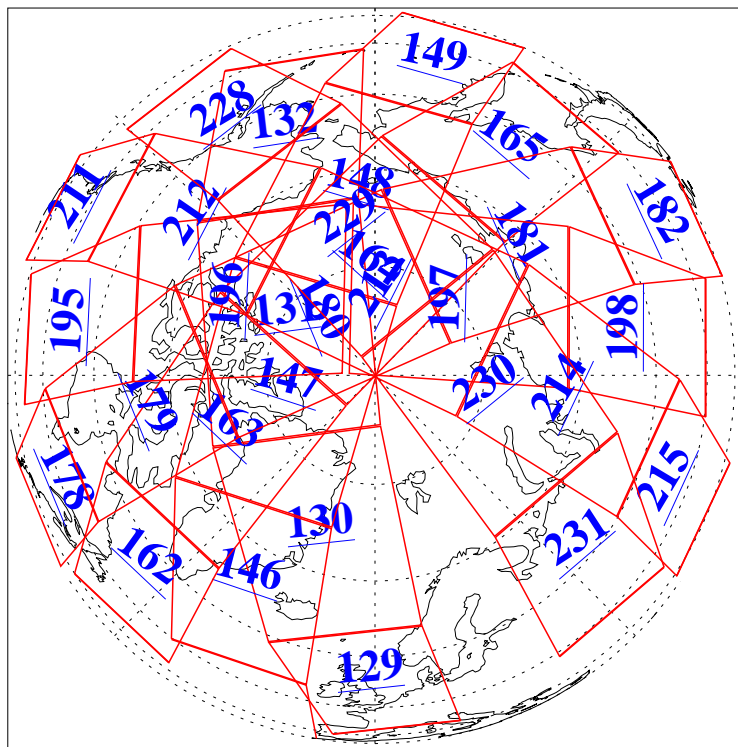

L1B Availability
AMSU Granules: 240
HSB Granules: 0
AIRS Granules: 240

4 Jun 2012
DoY 156
Aqua Day 3684
Granules: 1 to 120

Granules: 121 to 240

Legend: AMSU Available, HSB Available, AIRS Available

L1B Availability
AMSU Granules: 240
HSB Granules: 0
AIRS Granules: 240

4 Jun 2012
DoY 156
Aqua Day 3684

Ascending Granules

Descending Granules

Legend: AMSU Available, HSB Available, AIRS Available

L1B Availability
 AMSU Granules: 240
 HSB Granules: 0
 AIRS Granules: 240

4 Jun 2012
 DoY 156
 Aqua Day 3684

Northern Hemisphere Granules

Southern Hemisphere Granules

Legend: AMSU Available, HSB Available, AIRS Available