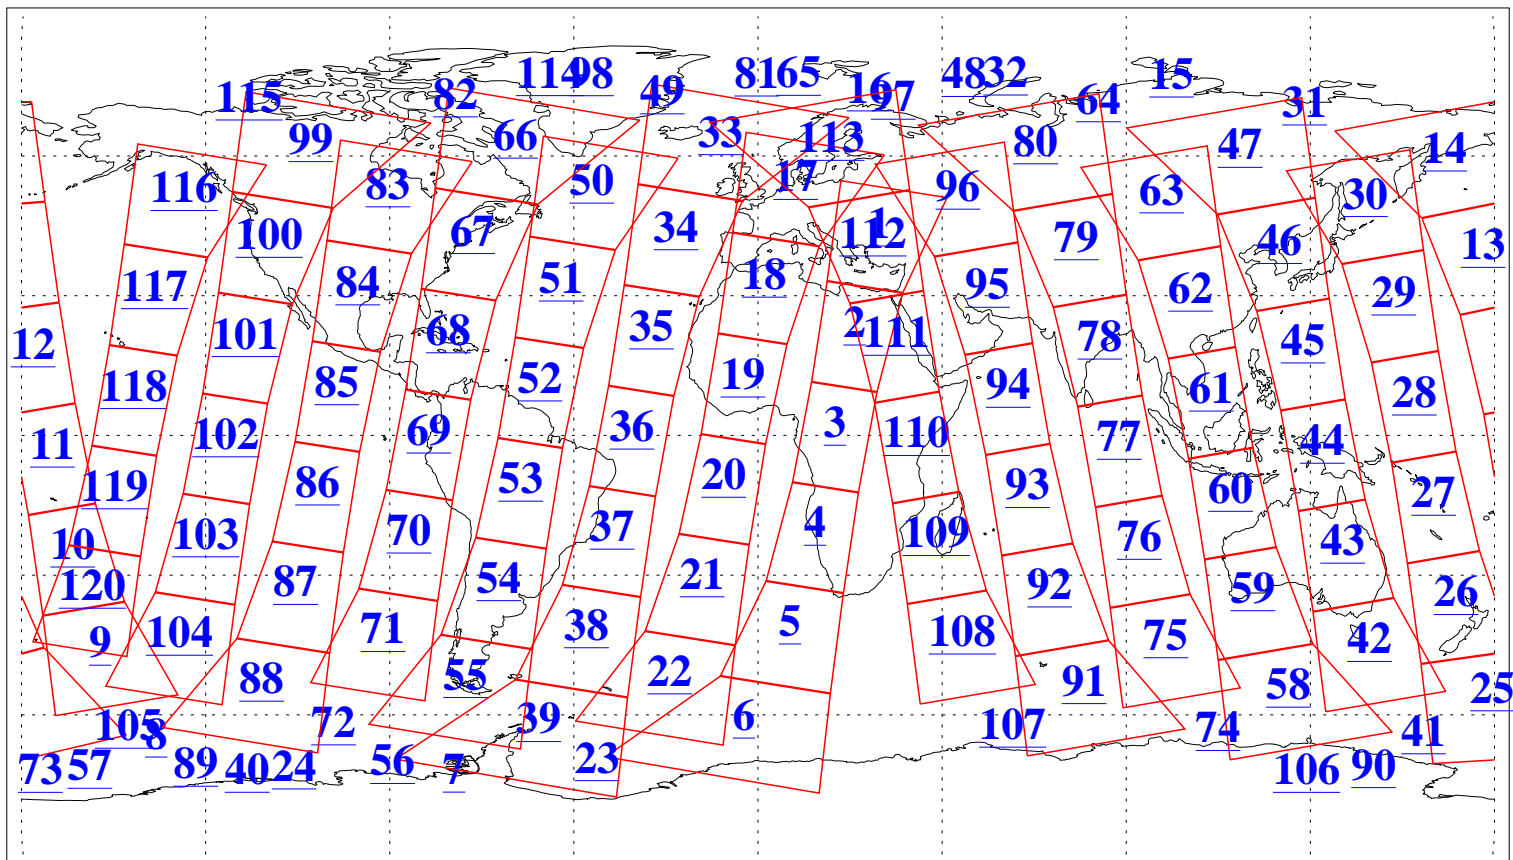

L1B Availability
AMSU Granules: 240
HSB Granules: 0
AIRS Granules: 240

4 Jun 2012
DoY 156
Aqua Day 3684
Granules: 1 to 120

Granules: 121 to 240

Legend: AMSU Available, HSB Available, AIRS Available

L1B Availability
AMSU Granules: 240
HSB Granules: 0
AIRS Granules: 240

4 Jun 2012
DoY 156
Aqua Day 3684

Ascending Granules

Descending Granules

Legend: AMSU Available, HSB Available, AIRS Available

L1B Availability
 AMSU Granules: 240
 HSB Granules: 0
 AIRS Granules: 240

4 Jun 2012
 DoY 156
 Aqua Day 3684

Northern Hemisphere Granules

Southern Hemisphere Granules

Legend: AMSU Available, HSB Available, AIRS Available