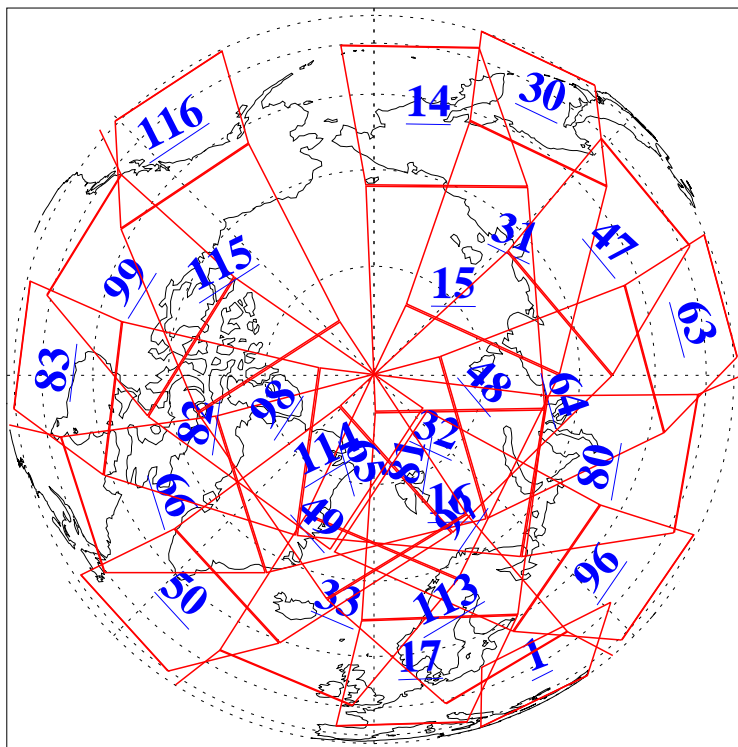

L1B Availability
AMSU Granules: 240
HSB Granules: 0
AIRS Granules: 240

4 Jun 2012
DoY 156
Aqua Day 3684
Granules: 1 to 120

Granules: 121 to 240

Legend: AMSU Available, HSB Available, AIRS Available

L1B Availability
AMSU Granules: 240
HSB Granules: 0
AIRS Granules: 240

4 Jun 2012
DoY 156
Aqua Day 3684

Ascending Granules

Descending Granules

Legend: AMSU Available, HSB Available, AIRS Available

L1B Availability
 AMSU Granules: 240
 HSB Granules: 0
 AIRS Granules: 240

4 Jun 2012
 DoY 156
 Aqua Day 3684

Northern Hemisphere Granules

Southern Hemisphere Granules

Legend: AMSU Available, HSB Available, AIRS Available