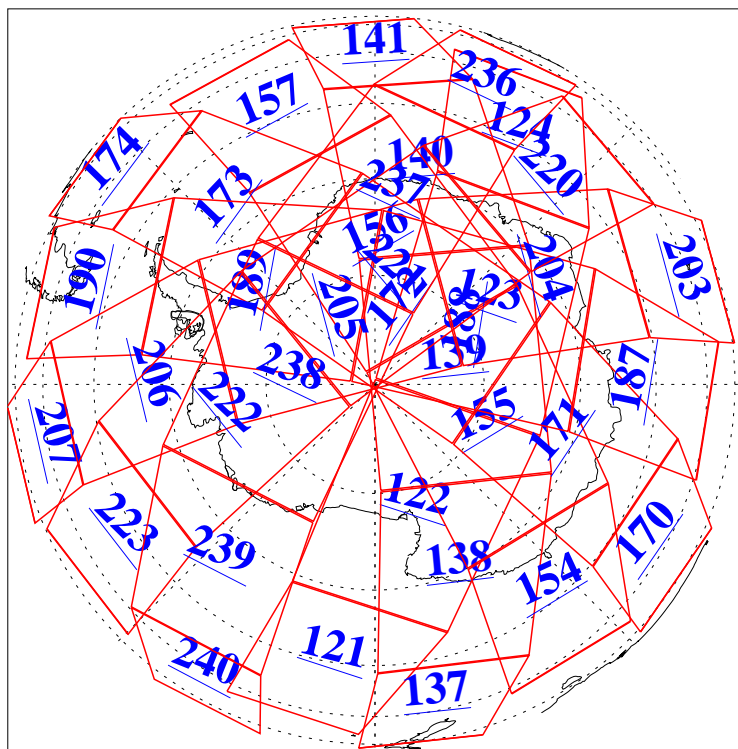

L1B Availability
AMSU Granules: 240
HSB Granules: 0
AIRS Granules: 240

4 Jun 2012
DoY 156
Aqua Day 3684
Granules: 1 to 120

Granules: 121 to 240

Legend: AMSU Available, HSB Available, AIRS Available

L1B Availability
AMSU Granules: 240
HSB Granules: 0
AIRS Granules: 240

4 Jun 2012
DoY 156
Aqua Day 3684

Ascending Granules

Descending Granules

Legend: AMSU Available, HSB Available, AIRS Available

L1B Availability
 AMSU Granules: 240
 HSB Granules: 0
 AIRS Granules: 240

4 Jun 2012
 DoY 156
 Aqua Day 3684

Northern Hemisphere Granules

Southern Hemisphere Granules

Legend: AMSU Available, HSB Available, AIRS Available