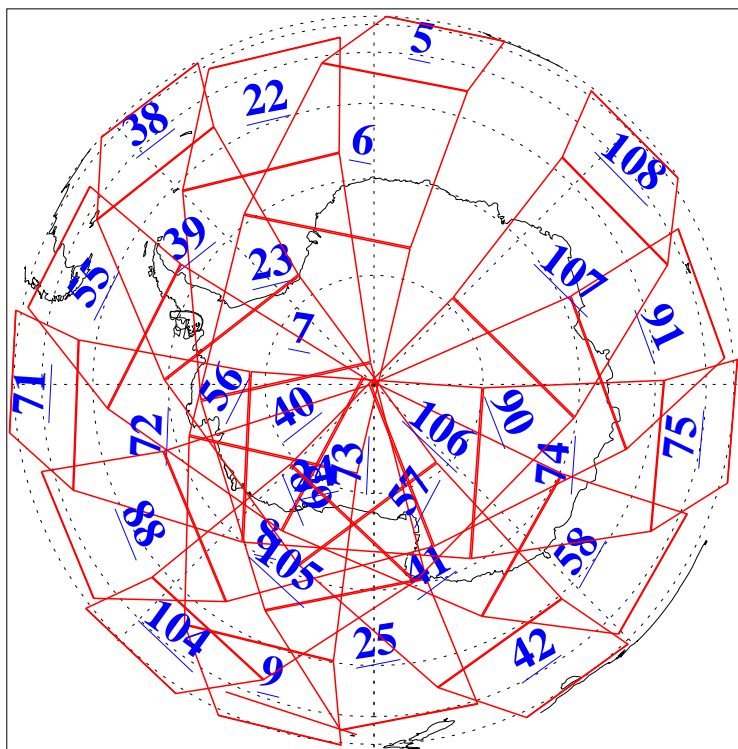

L1B Availability
AMSU Granules: 240
HSB Granules: 0
AIRS Granules: 240

4 Jun 2012
DoY 156
Aqua Day 3684
Granules: 1 to 120

Granules: 121 to 240

Legend: AMSU Available, HSB Available, AIRS Available

L1B Availability
AMSU Granules: 240
HSB Granules: 0
AIRS Granules: 240

4 Jun 2012
DoY 156
Aqua Day 3684

Ascending Granules

Descending Granules

Legend: AMSU Available, HSB Available, AIRS Available

L1B Availability
 AMSU Granules: 240
 HSB Granules: 0
 AIRS Granules: 240

4 Jun 2012
 DoY 156
 Aqua Day 3684

Northern Hemisphere Granules

Southern Hemisphere Granules

Legend: AMSU Available, HSB Available, AIRS Available