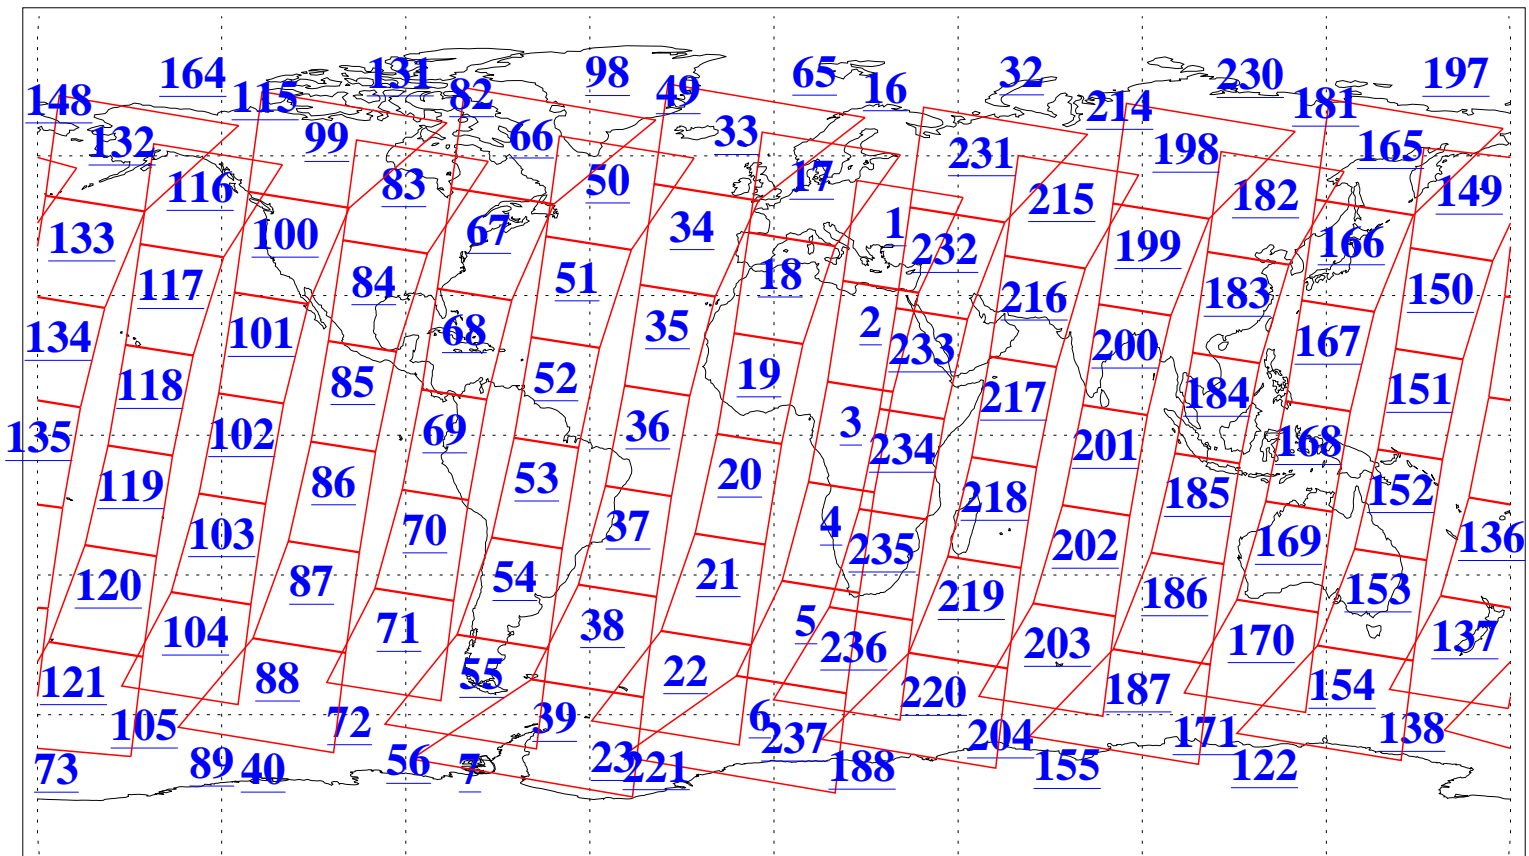

L1B Availability
AMSU Granules: 240
HSB Granules: 0
AIRS Granules: 240

4 Jun 2012
DoY 156
Aqua Day 3684
Granules: 1 to 120

Granules: 121 to 240

Legend: AMSU Available, HSB Available, AIRS Available

L1B Availability
AMSU Granules: 240
HSB Granules: 0
AIRS Granules: 240

4 Jun 2012
DoY 156
Aqua Day 3684

Ascending Granules

Descending Granules

Legend: AMSU Available, HSB Available, AIRS Available

L1B Availability
 AMSU Granules: 240
 HSB Granules: 0
 AIRS Granules: 240

4 Jun 2012
 DoY 156
 Aqua Day 3684

Northern Hemisphere Granules

Southern Hemisphere Granules

Legend: AMSU Available, HSB Available, AIRS Available