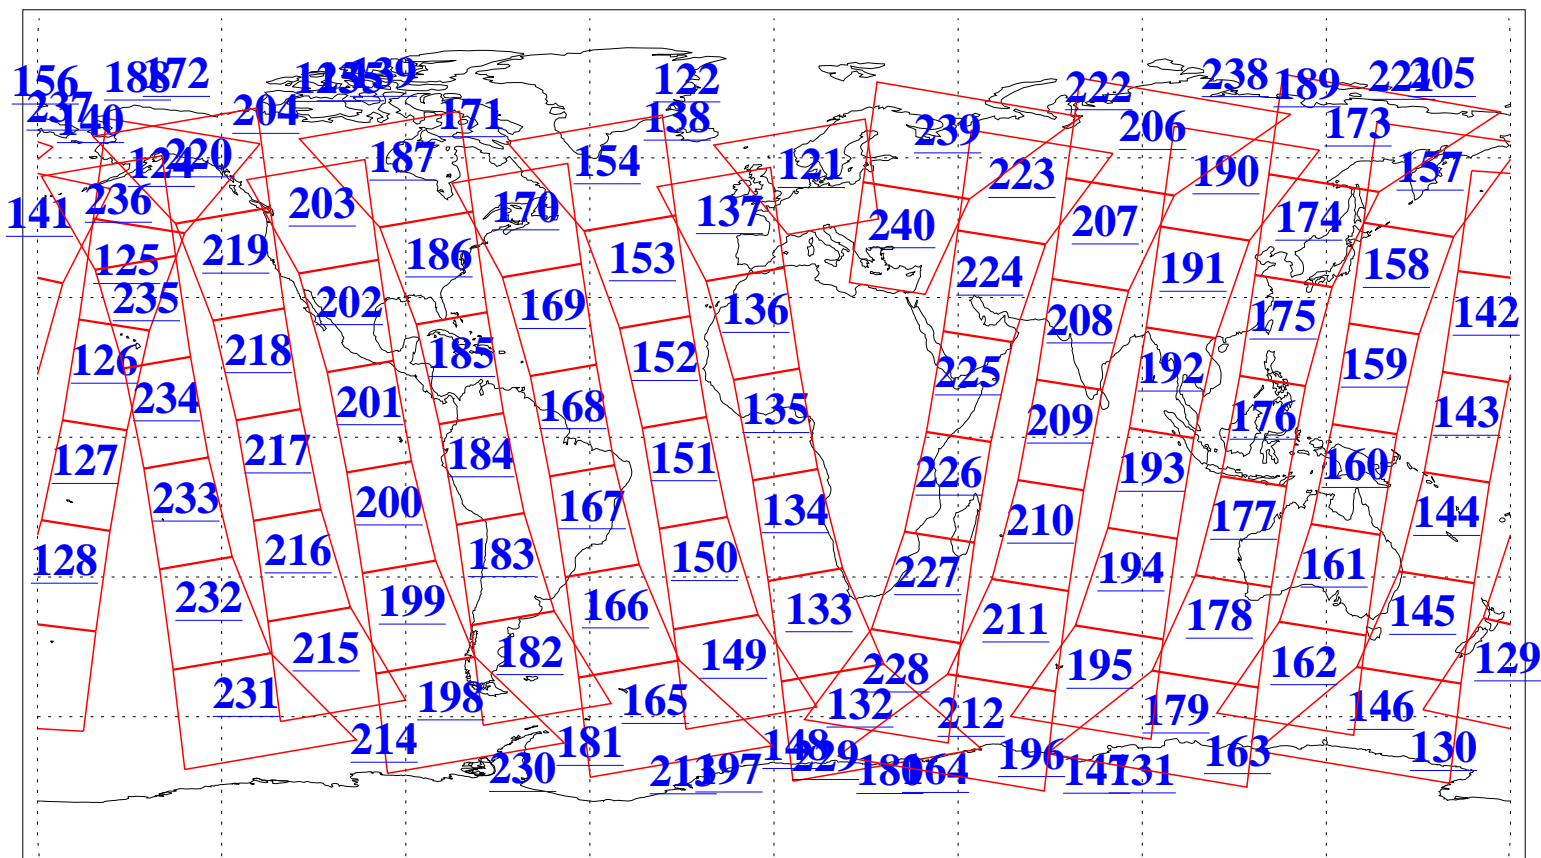

L1B Availability  
AMSU Granules: 240  
HSB Granules: 0  
AIRS Granules: 240

11 May 2012  
DoY 132  
Aqua Day 3660  
Granules: 1 to 120

Granules: 121 to 240

Legend: AMSU Available, HSB Available, AIRS Available

L1B Availability  
AMSU Granules: 240  
HSB Granules: 0  
AIRS Granules: 240

11 May 2012  
DoY 132  
Aqua Day 3660  
Ascending Granules

Descending Granules

Legend: AMSU Available, HSB Available, AIRS Available

L1B Availability  
 AMSU Granules: 240  
 HSB Granules: 0  
 AIRS Granules: 240

11 May 2012  
 DoY 132  
 Aqua Day 3660

Northern Hemisphere Granules

Southern Hemisphere Granules

Legend: AMSU Available, HSB Available, AIRS Available