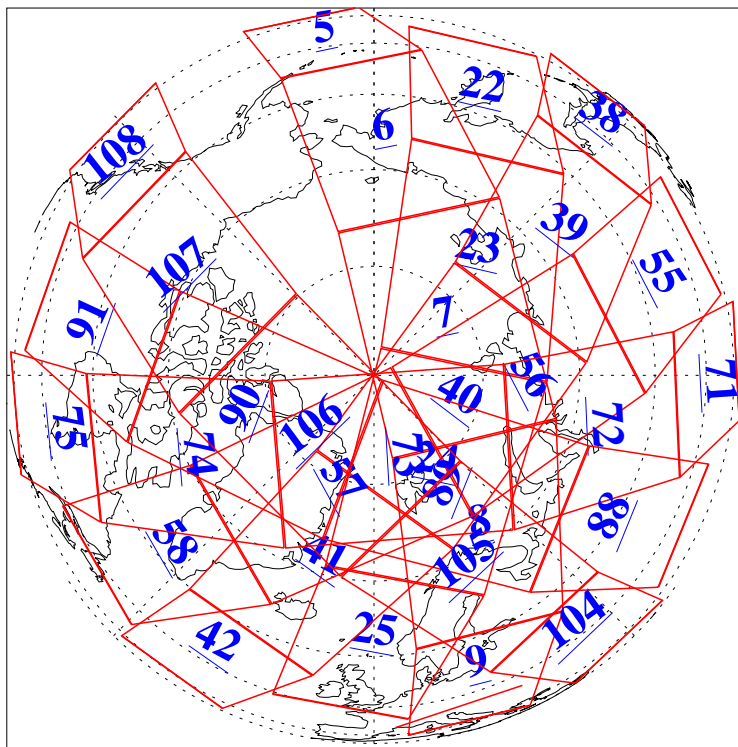

L1B Availability  
AMSU Granules: 240  
HSB Granules: 0  
AIRS Granules: 240

11 May 2012  
DoY 132  
Aqua Day 3660  
Granules: 1 to 120

Granules: 121 to 240

Legend: AMSU Available, HSB Available, AIRS Available

L1B Availability  
AMSU Granules: 240  
HSB Granules: 0  
AIRS Granules: 240

11 May 2012  
DoY 132  
Aqua Day 3660  
Ascending Granules

Descending Granules

Legend: AMSU Available, HSB Available, AIRS Available

L1B Availability  
 AMSU Granules: 240  
 HSB Granules: 0  
 AIRS Granules: 240

11 May 2012  
 DoY 132  
 Aqua Day 3660

Northern Hemisphere Granules

Southern Hemisphere Granules

Legend: AMSU Available, HSB Available, AIRS Available