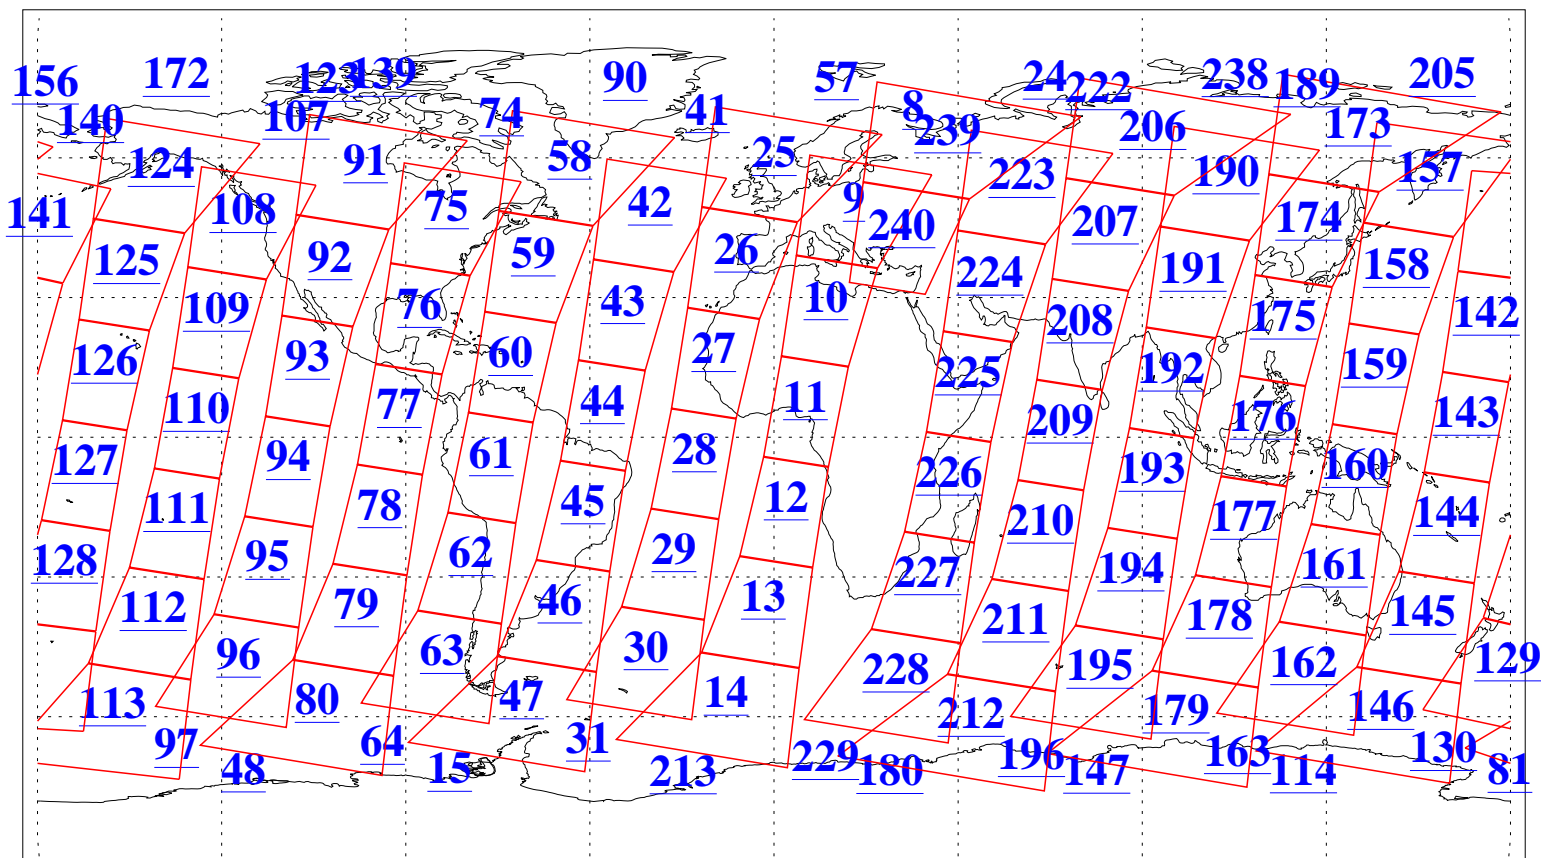

L1B Availability  
AMSU Granules: 240  
HSB Granules: 0  
AIRS Granules: 240

11 May 2012  
DoY 132  
Aqua Day 3660  
Granules: 1 to 120

Granules: 121 to 240

Legend: AMSU Available, HSB Available, AIRS Available

L1B Availability  
AMSU Granules: 240  
HSB Granules: 0  
AIRS Granules: 240

11 May 2012  
DoY 132  
Aqua Day 3660  
Ascending Granules

Descending Granules

Legend: AMSU Available, HSB Available, AIRS Available

L1B Availability  
 AMSU Granules: 240  
 HSB Granules: 0  
 AIRS Granules: 240

11 May 2012  
 DoY 132  
 Aqua Day 3660

Northern Hemisphere Granules

Southern Hemisphere Granules

Legend: AMSU Available, HSB Available, AIRS Available