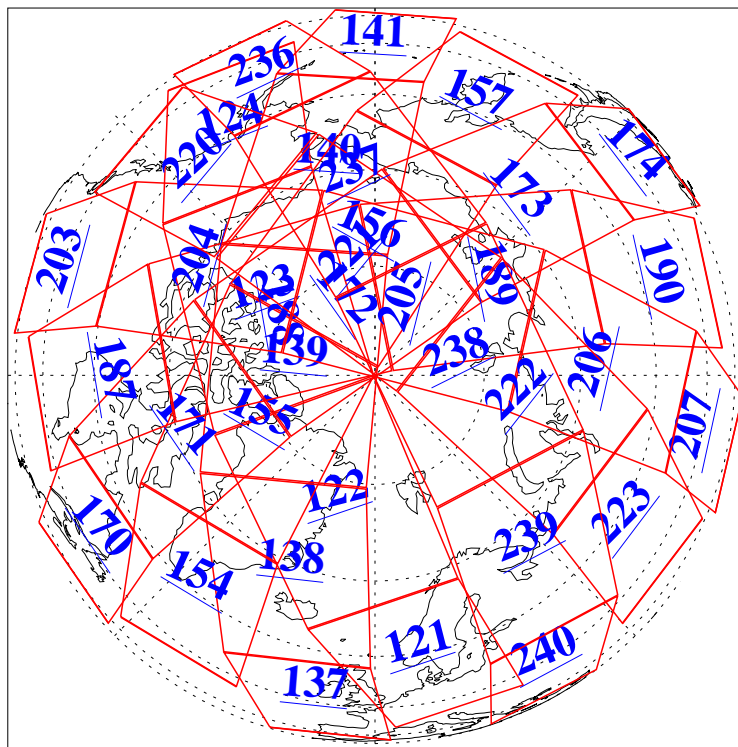

L1B Availability  
AMSU Granules: 240  
HSB Granules: 0  
AIRS Granules: 240

11 May 2012  
DoY 132  
Aqua Day 3660  
Granules: 1 to 120

Granules: 121 to 240

Legend: AMSU Available, HSB Available, AIRS Available

L1B Availability  
AMSU Granules: 240  
HSB Granules: 0  
AIRS Granules: 240

11 May 2012  
DoY 132  
Aqua Day 3660  
Ascending Granules

Descending Granules

Legend: AMSU Available, HSB Available, AIRS Available

L1B Availability  
 AMSU Granules: 240  
 HSB Granules: 0  
 AIRS Granules: 240

11 May 2012  
 DoY 132  
 Aqua Day 3660

Northern Hemisphere Granules

Southern Hemisphere Granules

Legend: AMSU Available, HSB Available, AIRS Available