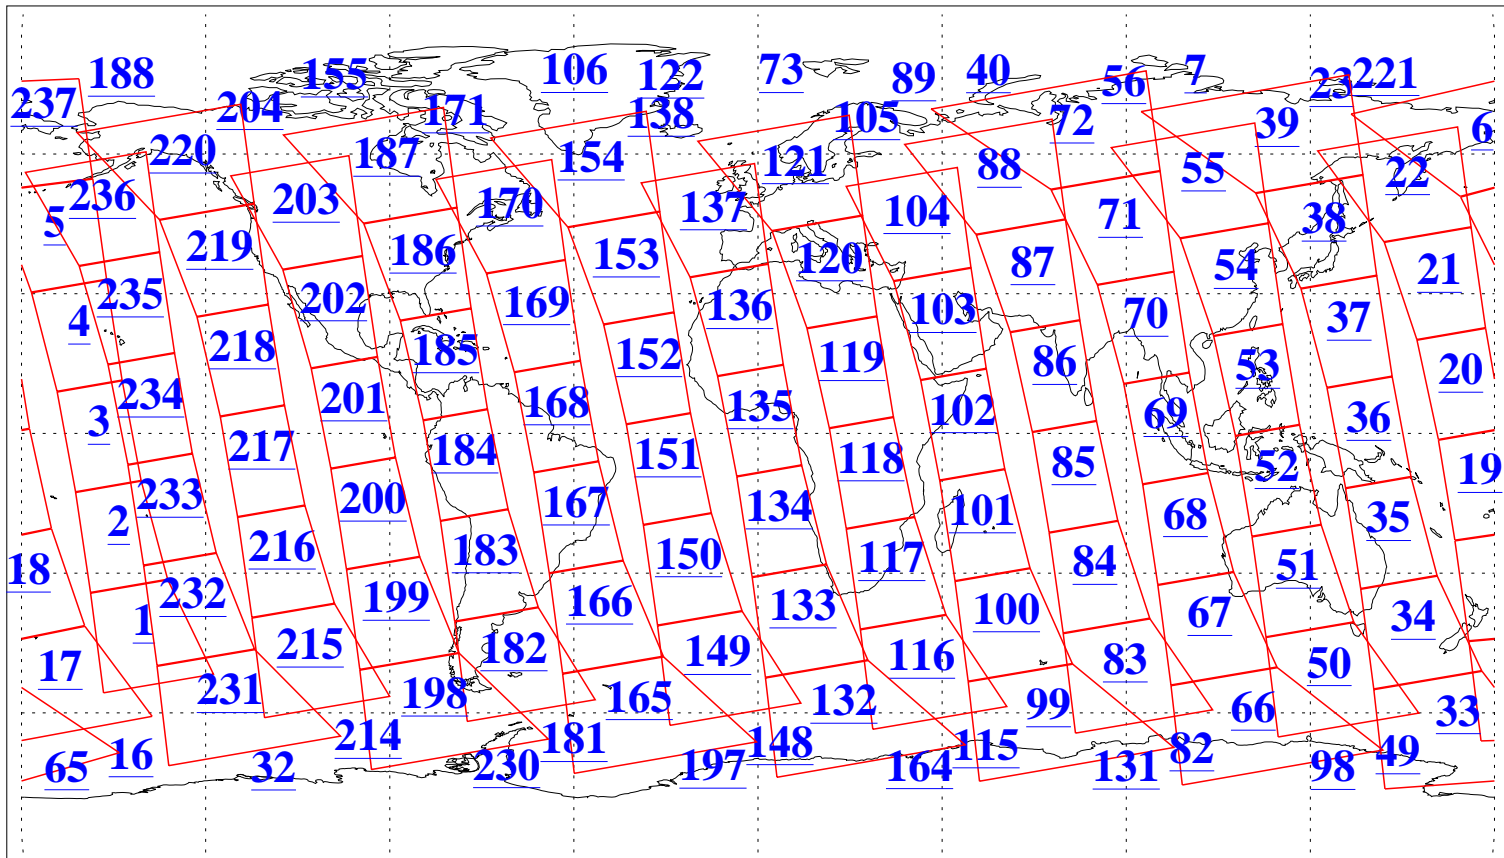

L1B Availability  
AMSU Granules: 240  
HSB Granules: 0  
AIRS Granules: 240

11 May 2012  
DoY 132  
Aqua Day 3660  
Granules: 1 to 120

Granules: 121 to 240

Legend: AMSU Available, HSB Available, AIRS Available

L1B Availability  
AMSU Granules: 240  
HSB Granules: 0  
AIRS Granules: 240

11 May 2012  
DoY 132  
Aqua Day 3660  
Ascending Granules

Descending Granules

Legend: AMSU Available, HSB Available, AIRS Available

L1B Availability  
 AMSU Granules: 240  
 HSB Granules: 0  
 AIRS Granules: 240

11 May 2012  
 DoY 132  
 Aqua Day 3660

Northern Hemisphere Granules

Southern Hemisphere Granules

Legend: AMSU Available, HSB Available, AIRS Available