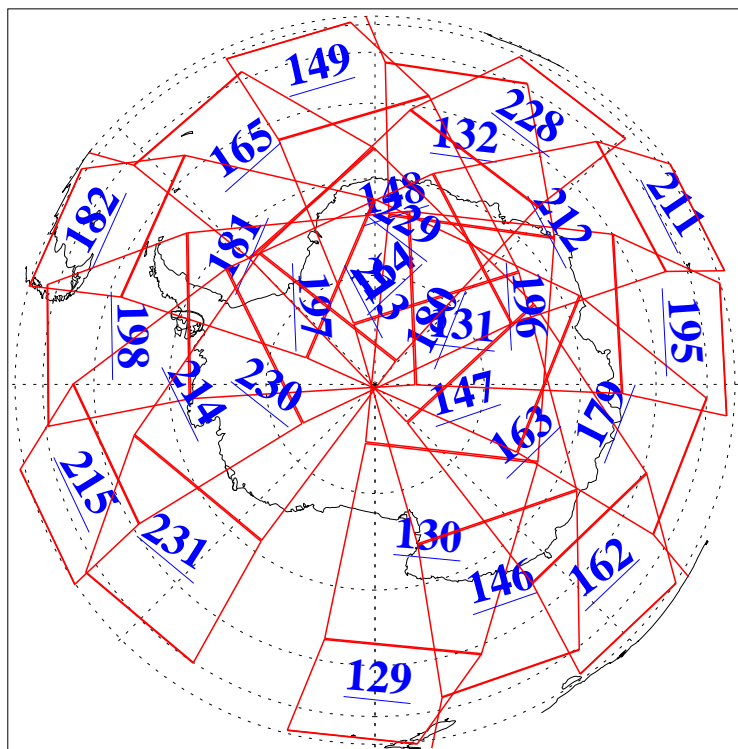

L1B Availability  
AMSU Granules: 240  
HSB Granules: 0  
AIRS Granules: 240

11 May 2012  
DoY 132  
Aqua Day 3660  
Granules: 1 to 120

Granules: 121 to 240

Legend: AMSU Available, HSB Available, AIRS Available

L1B Availability  
AMSU Granules: 240  
HSB Granules: 0  
AIRS Granules: 240

11 May 2012  
DoY 132  
Aqua Day 3660  
Ascending Granules

Descending Granules

Legend: AMSU Available, HSB Available, AIRS Available

L1B Availability  
 AMSU Granules: 240  
 HSB Granules: 0  
 AIRS Granules: 240

11 May 2012  
 DoY 132  
 Aqua Day 3660

Northern Hemisphere Granules

Southern Hemisphere Granules

Legend: AMSU Available, HSB Available, AIRS Available