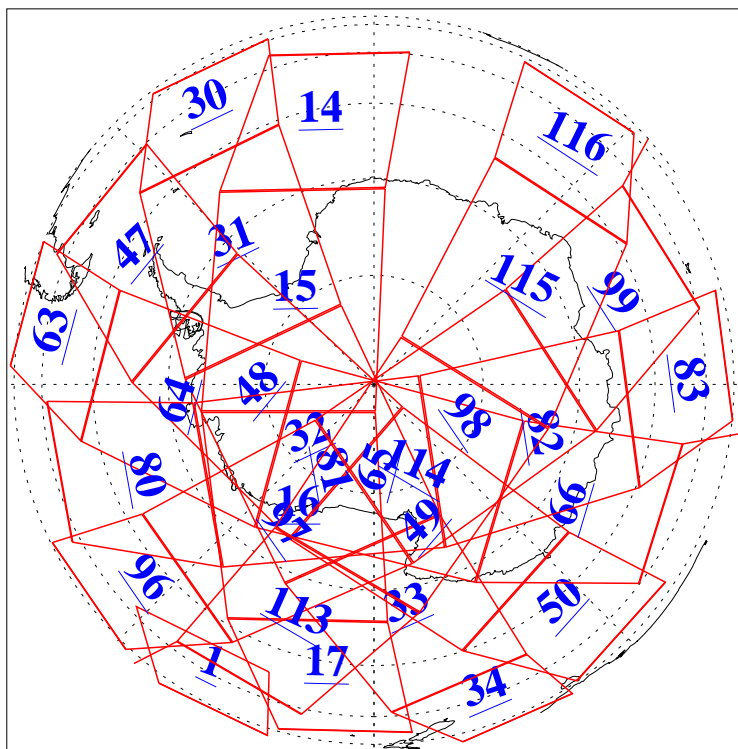

L1B Availability  
AMSU Granules: 240  
HSB Granules: 0  
AIRS Granules: 240

11 May 2012  
DoY 132  
Aqua Day 3660  
Granules: 1 to 120

Granules: 121 to 240

Legend: AMSU Available, HSB Available, AIRS Available

L1B Availability  
AMSU Granules: 240  
HSB Granules: 0  
AIRS Granules: 240

11 May 2012  
DoY 132  
Aqua Day 3660  
Ascending Granules

Descending Granules

Legend: AMSU Available, HSB Available, AIRS Available

L1B Availability  
 AMSU Granules: 240  
 HSB Granules: 0  
 AIRS Granules: 240

11 May 2012  
 DoY 132  
 Aqua Day 3660

Northern Hemisphere Granules

Southern Hemisphere Granules

Legend: AMSU Available, HSB Available, AIRS Available