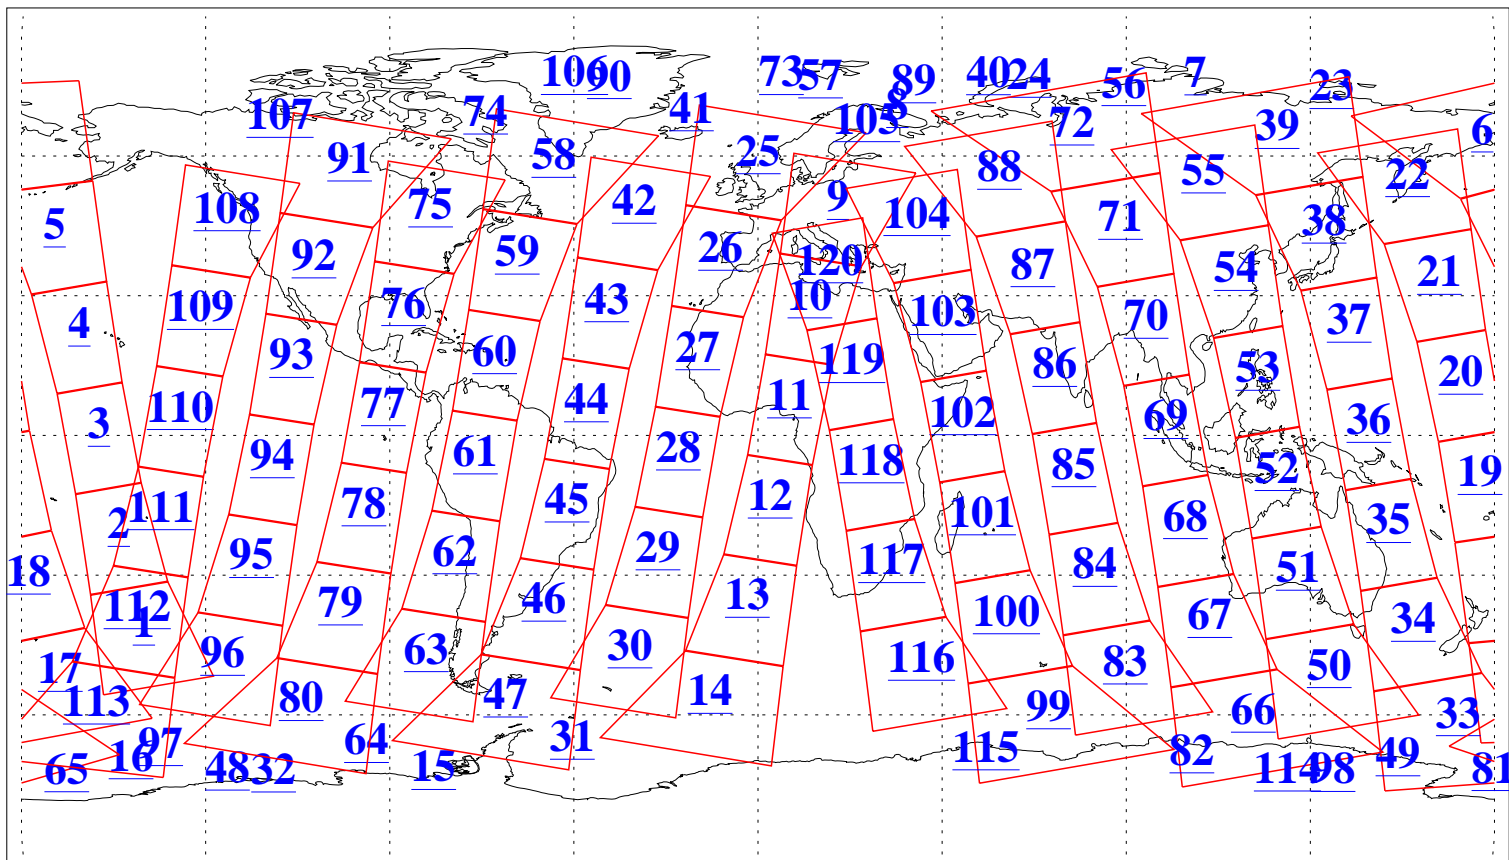

L1B Availability  
AMSU Granules: 240  
HSB Granules: 0  
AIRS Granules: 240

11 May 2012  
DoY 132  
Aqua Day 3660  
Granules: 1 to 120

Granules: 121 to 240

Legend: AMSU Available, HSB Available, AIRS Available

L1B Availability  
AMSU Granules: 240  
HSB Granules: 0  
AIRS Granules: 240

11 May 2012  
DoY 132  
Aqua Day 3660  
Ascending Granules

Descending Granules

Legend: AMSU Available, HSB Available, AIRS Available

L1B Availability  
 AMSU Granules: 240  
 HSB Granules: 0  
 AIRS Granules: 240

11 May 2012  
 DoY 132  
 Aqua Day 3660

Northern Hemisphere Granules

Southern Hemisphere Granules

Legend: AMSU Available, HSB Available, AIRS Available