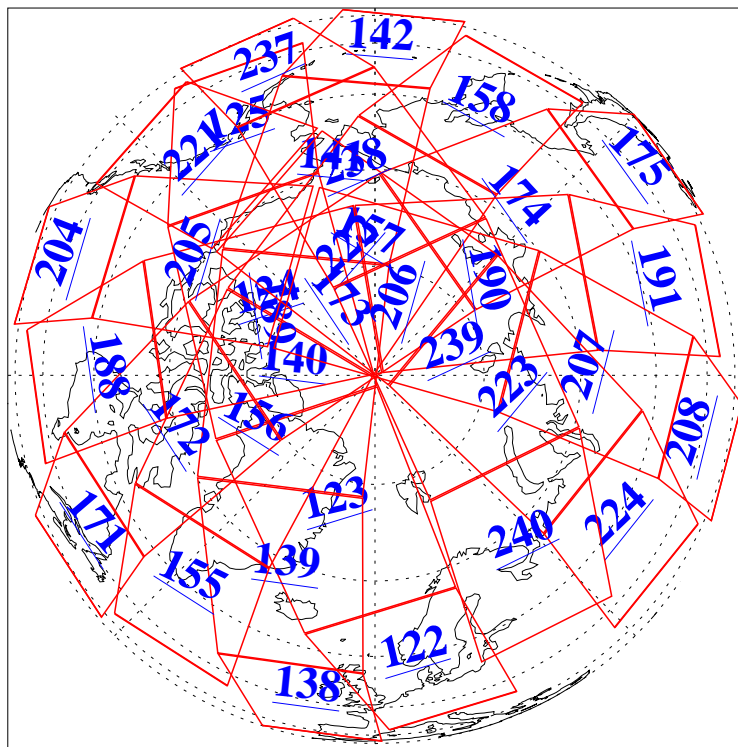

2 May 2012
DoY 123
Aqua Day 3651
Ascending Granules

Descending Granules

Legend: AMSU Available, HSB Available, AIRS Available

L1B Availability
 AMSU Granules: 240
 HSB Granules: 0
 AIRS Granules: 237

2 May 2012
 DoY 123
 Aqua Day 3651

Northern Hemisphere Granules

Southern Hemisphere Granules

Legend: AMSU Available, ~~HSB Available~~, AIRS Available