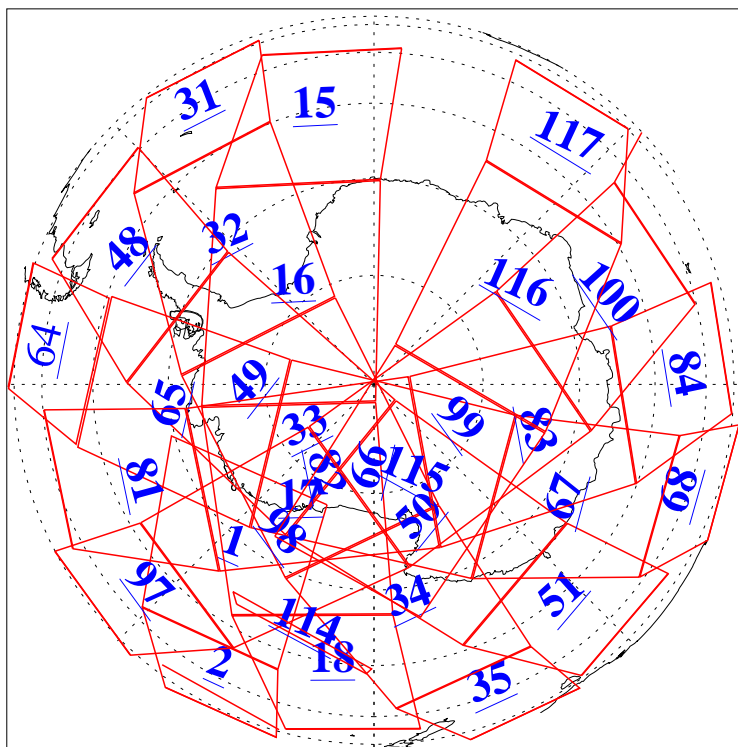

L1B Availability
AMSU Granules: 240
HSB Granules: 0
AIRS Granules: 237

2 May 2012
DoY 123
Aqua Day 3651
Granules: 1 to 120

Granules: 121 to 240

Legend: AMSU Available, HSB Available, AIRS Available

L1B Availability
AMSU Granules: 240
HSB Granules: 0
AIRS Granules: 237

2 May 2012
DoY 123
Aqua Day 3651
Ascending Granules

Descending Granules

Legend: AMSU Available, HSB Available, AIRS Available

L1B Availability
 AMSU Granules: 240
 HSB Granules: 0
 AIRS Granules: 237

2 May 2012
 DoY 123
 Aqua Day 3651

Northern Hemisphere Granules

Southern Hemisphere Granules

Legend: AMSU Available, ~~HSB Available~~, AIRS Available