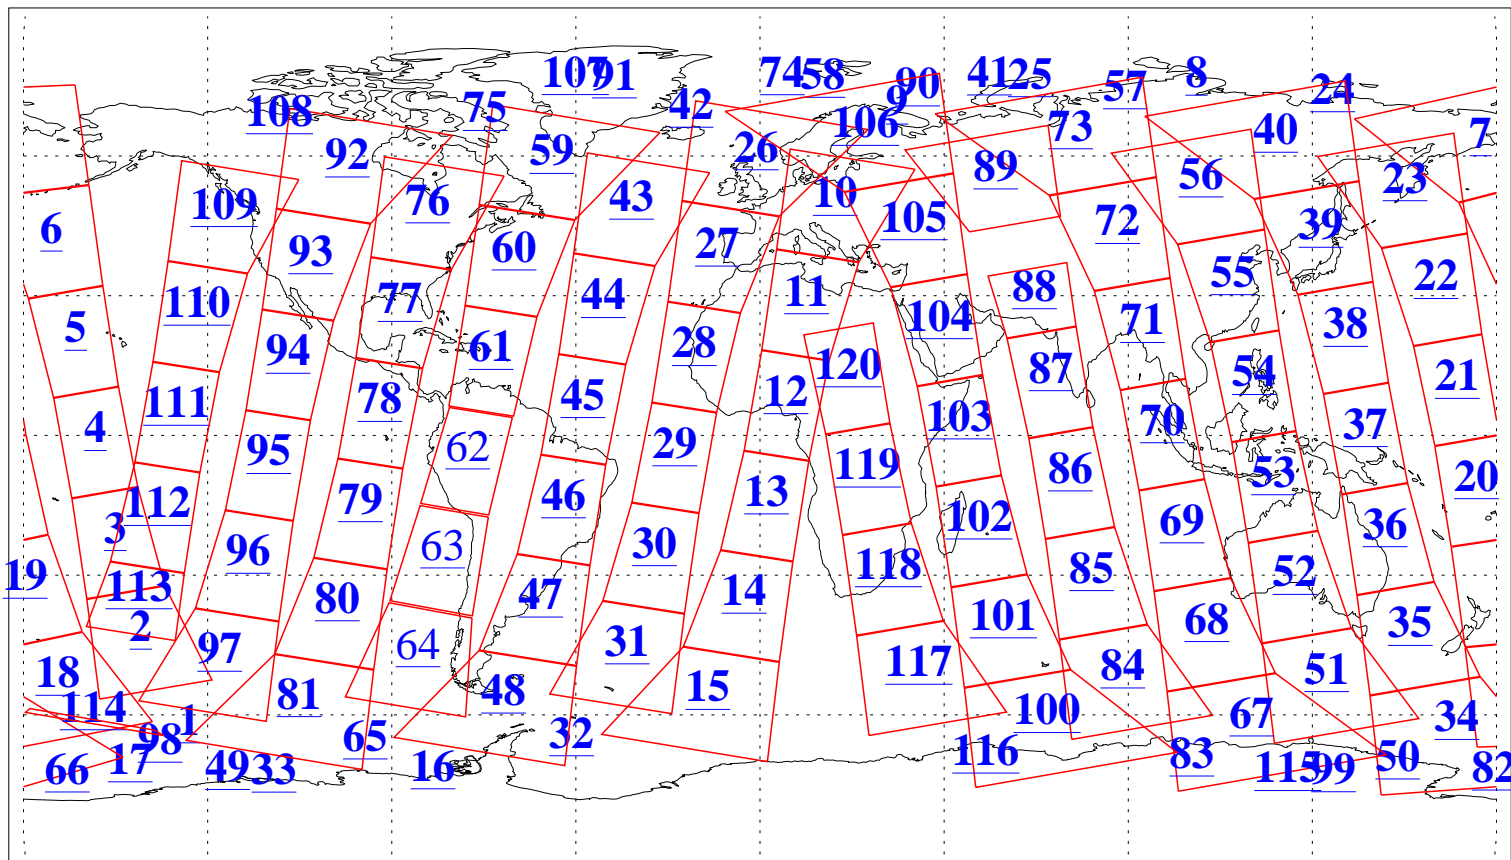

L1B Availability
AMSU Granules: 240
HSB Granules: 0
AIRS Granules: 237

2 May 2012
DoY 123
Aqua Day 3651
Granules: 1 to 120

Granules: 121 to 240

Legend: AMSU Available, HSB Available, AIRS Available

L1B Availability
AMSU Granules: 240
HSB Granules: 0
AIRS Granules: 237

2 May 2012
DoY 123
Aqua Day 3651
Ascending Granules

Descending Granules

Legend: AMSU Available, HSB Available, AIRS Available

L1B Availability
 AMSU Granules: 240
 HSB Granules: 0
 AIRS Granules: 237

2 May 2012
 DoY 123
 Aqua Day 3651

Northern Hemisphere Granules

Southern Hemisphere Granules

Legend: AMSU Available, ~~HSB Available~~, AIRS Available