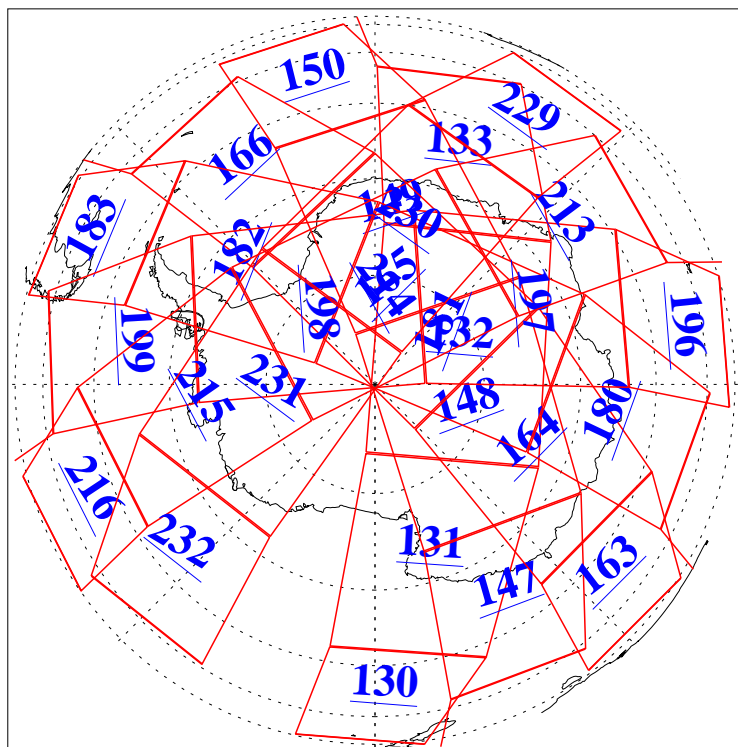

2 May 2012
DoY 123
Aqua Day 3651
Ascending Granules

Descending Granules

Legend: AMSU Available, HSB Available, AIRS Available

L1B Availability
 AMSU Granules: 240
 HSB Granules: 0
 AIRS Granules: 237

2 May 2012
 DoY 123
 Aqua Day 3651

Northern Hemisphere Granules

Southern Hemisphere Granules

Legend: AMSU Available, ~~HSB Available~~, AIRS Available