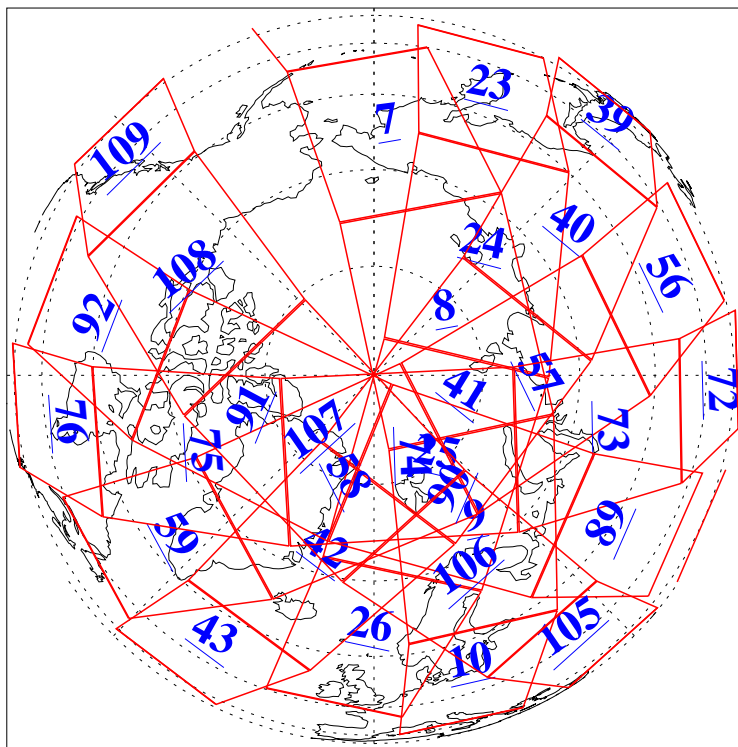

L1B Availability
AMSU Granules: 240
HSB Granules: 0
AIRS Granules: 237

2 May 2012
DoY 123
Aqua Day 3651
Granules: 1 to 120

Granules: 121 to 240

Legend: AMSU Available, HSB Available, AIRS Available

L1B Availability
AMSU Granules: 240
HSB Granules: 0
AIRS Granules: 237

2 May 2012
DoY 123
Aqua Day 3651
Ascending Granules

Descending Granules

Legend: AMSU Available, HSB Available, AIRS Available

L1B Availability
 AMSU Granules: 240
 HSB Granules: 0
 AIRS Granules: 237

2 May 2012
 DoY 123
 Aqua Day 3651

Northern Hemisphere Granules

Southern Hemisphere Granules

Legend: AMSU Available, ~~HSB Available~~, AIRS Available