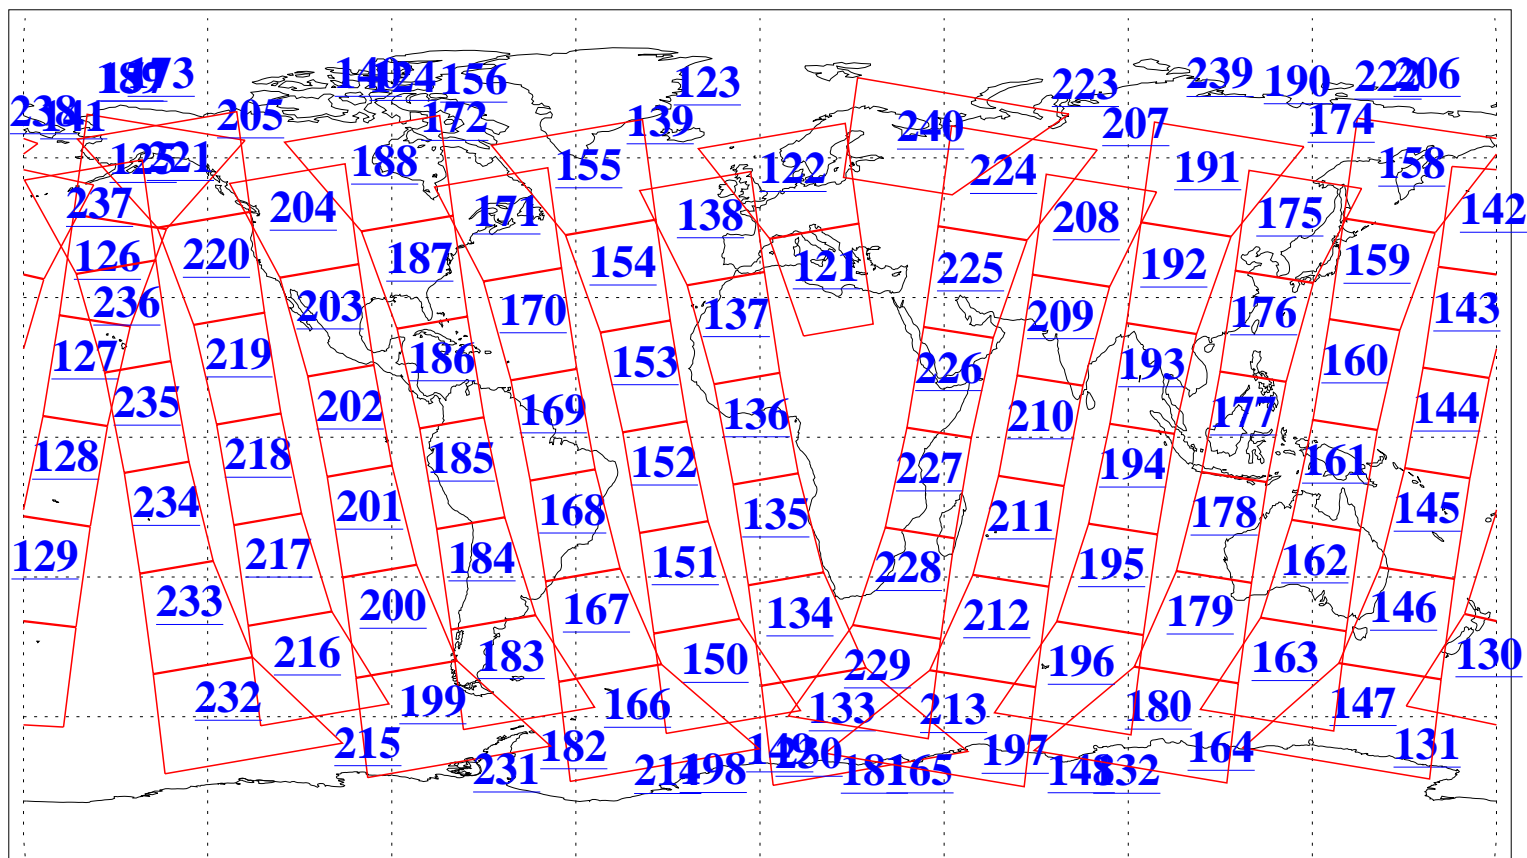

L1B Availability
AMSU Granules: 240
HSB Granules: 0
AIRS Granules: 237

2 May 2012
DoY 123
Aqua Day 3651
Granules: 1 to 120

Granules: 121 to 240

Legend: AMSU Available, HSB Available, AIRS Available

L1B Availability
AMSU Granules: 240
HSB Granules: 0
AIRS Granules: 237

2 May 2012
DoY 123
Aqua Day 3651
Ascending Granules

Descending Granules

Legend: AMSU Available, HSB Available, AIRS Available

L1B Availability
 AMSU Granules: 240
 HSB Granules: 0
 AIRS Granules: 237

2 May 2012
 DoY 123
 Aqua Day 3651