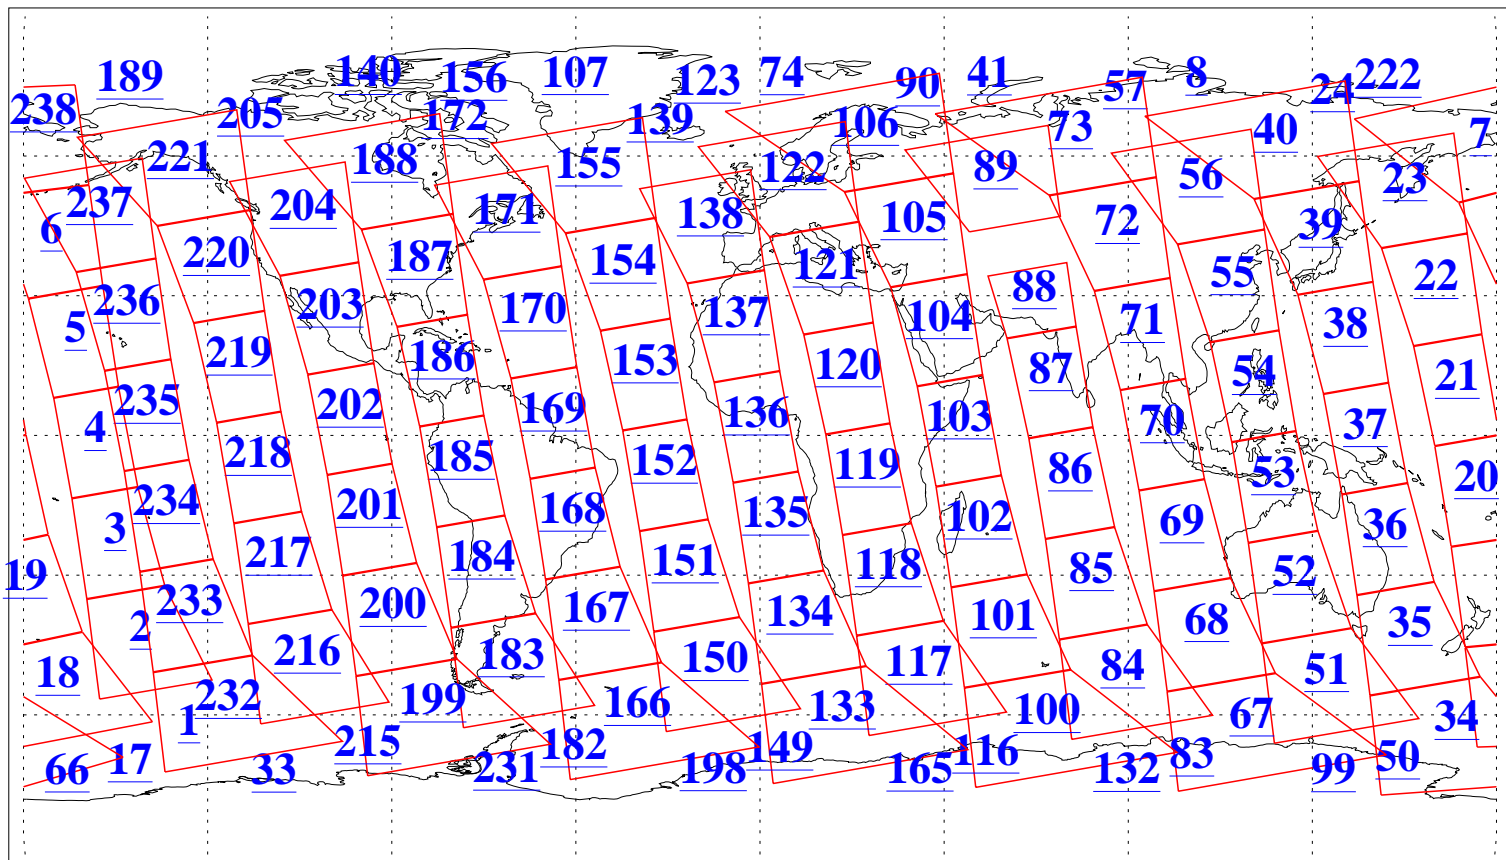

L1B Availability
AMSU Granules: 240
HSB Granules: 0
AIRS Granules: 237

2 May 2012
DoY 123
Aqua Day 3651
Granules: 1 to 120

Granules: 121 to 240

Legend: AMSU Available, HSB Available, AIRS Available

L1B Availability
AMSU Granules: 240
HSB Granules: 0
AIRS Granules: 237

2 May 2012
DoY 123
Aqua Day 3651
Ascending Granules

Descending Granules

Legend: AMSU Available, HSB Available, AIRS Available

L1B Availability
 AMSU Granules: 240
 HSB Granules: 0
 AIRS Granules: 237

2 May 2012
 DoY 123
 Aqua Day 3651

Northern Hemisphere Granules

Southern Hemisphere Granules

Legend: AMSU Available, ~~HSB Available~~, AIRS Available