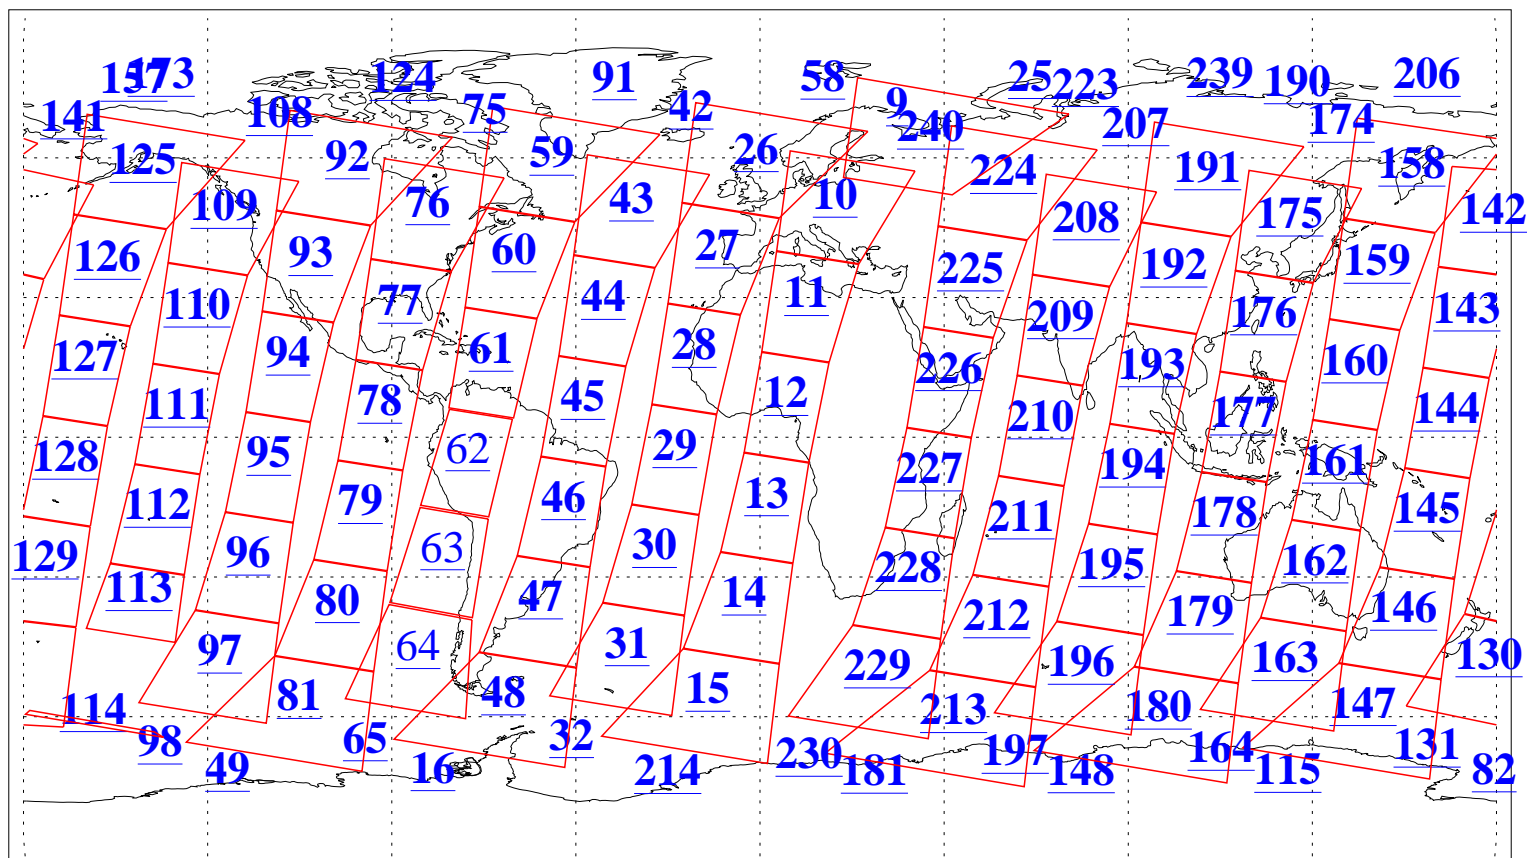

L1B Availability
AMSU Granules: 240
HSB Granules: 0
AIRS Granules: 237

2 May 2012
DoY 123
Aqua Day 3651
Granules: 1 to 120

Granules: 121 to 240

Legend: AMSU Available, HSB Available, AIRS Available

L1B Availability
AMSU Granules: 240
HSB Granules: 0
AIRS Granules: 237

2 May 2012
DoY 123
Aqua Day 3651
Ascending Granules

Descending Granules

Legend: AMSU Available, HSB Available, AIRS Available

L1B Availability
 AMSU Granules: 240
 HSB Granules: 0
 AIRS Granules: 237

2 May 2012
 DoY 123
 Aqua Day 3651