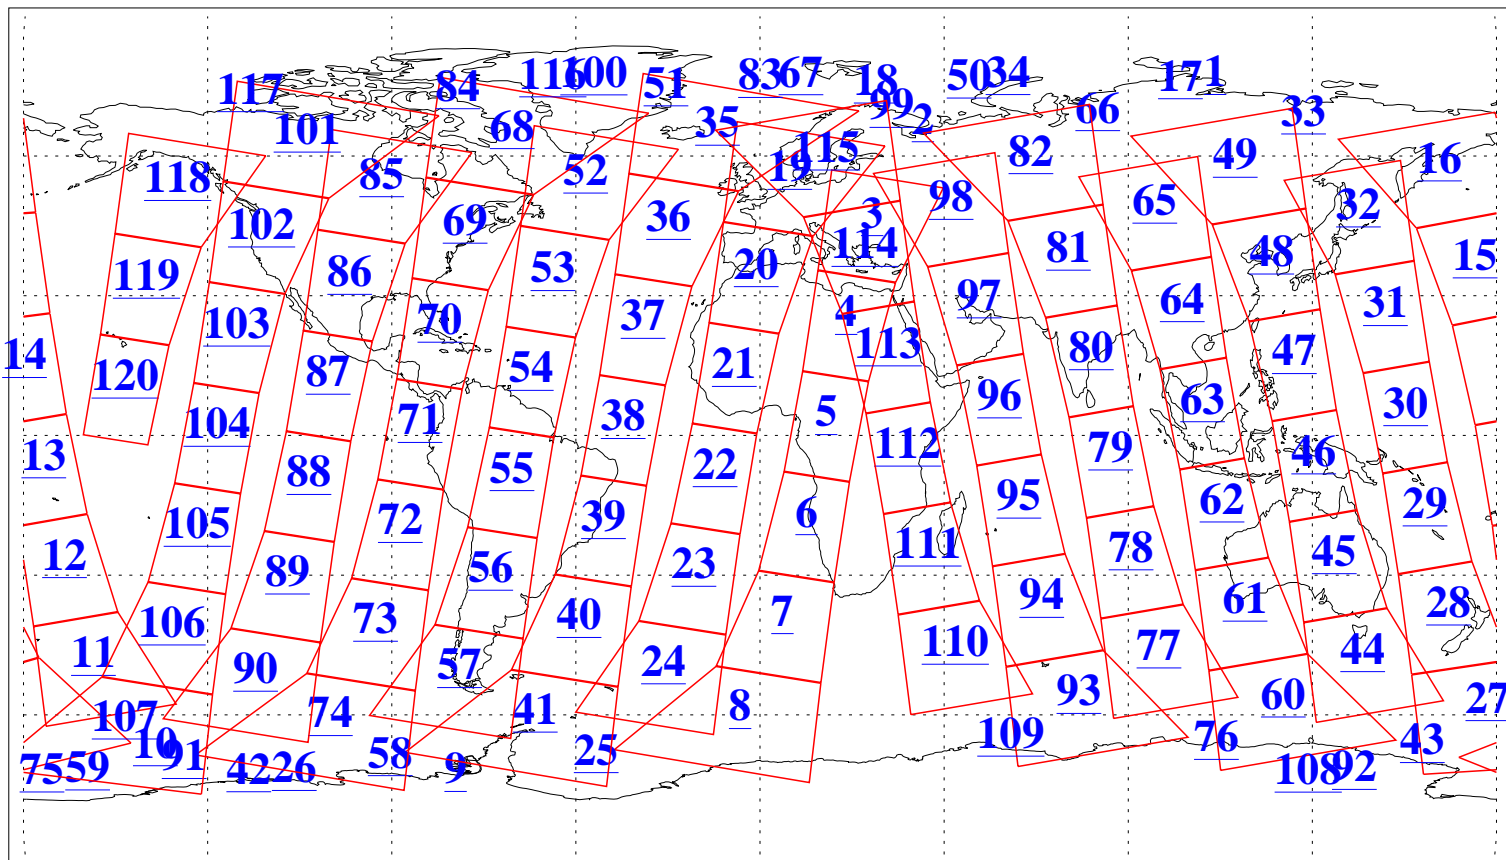

L1B Availability
AMSU Granules: 240
HSB Granules: 0
AIRS Granules: 218

1 May 2012
DoY 122
Aqua Day 3650
Granules: 1 to 120

Granules: 121 to 240

Legend: AMSU Available, HSB Available, AIRS Available

L1B Availability
AMSU Granules: 240
HSB Granules: 0
AIRS Granules: 218

1 May 2012
DoY 122
Aqua Day 3650
Ascending Granules

Descending Granules

Legend: AMSU Available, HSB Available, AIRS Available

L1B Availability
 AMSU Granules: 240
 HSB Granules: 0
 AIRS Granules: 218

1 May 2012
 DoY 122
 Aqua Day 3650

Northern Hemisphere Granules

Southern Hemisphere Granules

Legend: AMSU Available, HSB Available, AIRS Available