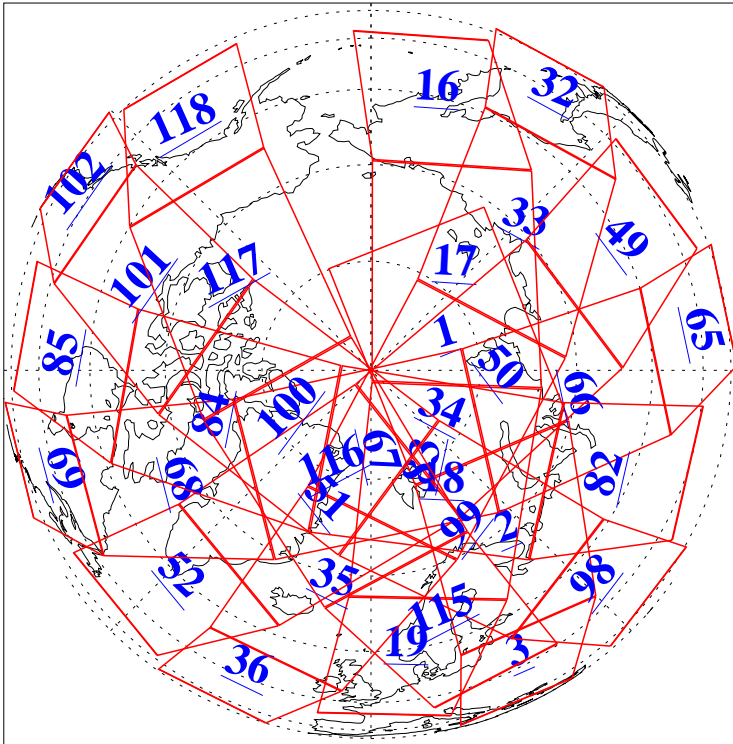

L1B Availability
AMSU Granules: 240
HSB Granules: 0
AIRS Granules: 218

1 May 2012
DoY 122
Aqua Day 3650
Granules: 1 to 120

Granules: 121 to 240

Legend: AMSU Available, HSB Available, AIRS Available

L1B Availability
AMSU Granules: 240
HSB Granules: 0
AIRS Granules: 218

1 May 2012
DoY 122
Aqua Day 3650
Ascending Granules

Descending Granules

Legend: AMSU Available, HSB Available, AIRS Available

L1B Availability
 AMSU Granules: 240
 HSB Granules: 0
 AIRS Granules: 218

1 May 2012
 DoY 122
 Aqua Day 3650

Northern Hemisphere Granules

Southern Hemisphere Granules

Legend: AMSU Available, HSB Available, AIRS Available