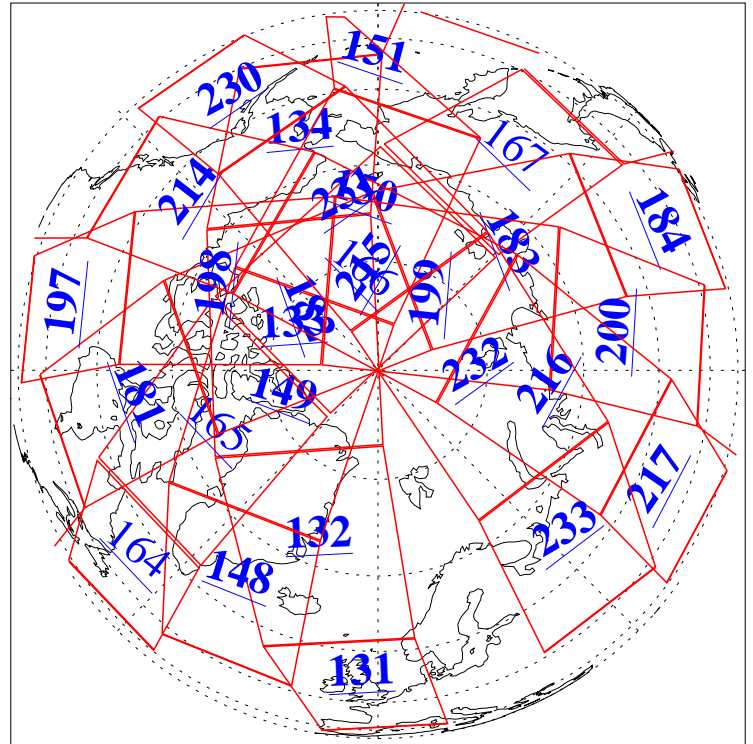

1 May 2012
DoY 122
Aqua Day 3650
Ascending Granules

Descending Granules

Legend: AMSU Available, HSB Available, AIRS Available

L1B Availability
 AMSU Granules: 240
 HSB Granules: 0
 AIRS Granules: 218

1 May 2012
 DoY 122
 Aqua Day 3650

Northern Hemisphere Granules

Southern Hemisphere Granules

Legend: AMSU Available, HSB Available, AIRS Available