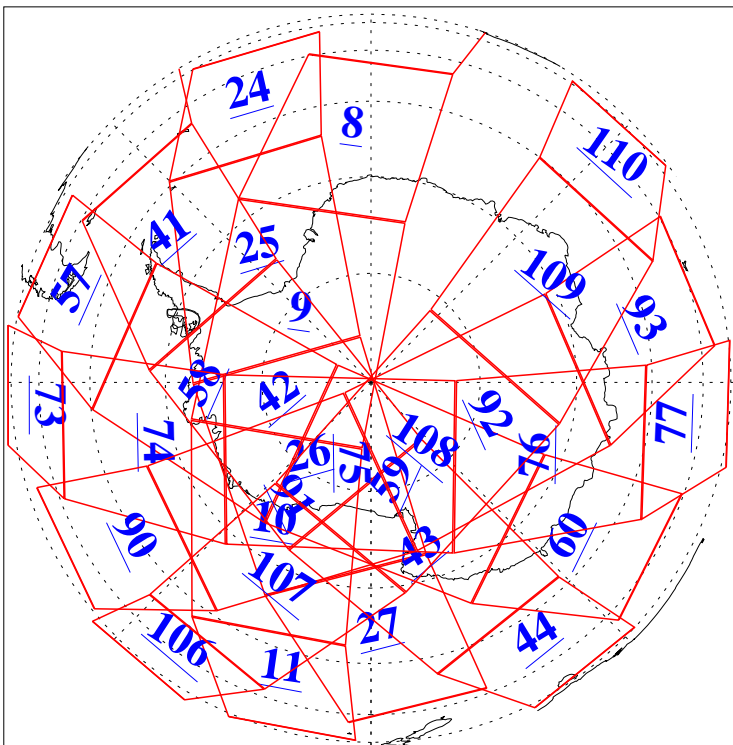

L1B Availability
AMSU Granules: 240
HSB Granules: 0
AIRS Granules: 218

1 May 2012
DoY 122
Aqua Day 3650
Granules: 1 to 120

Granules: 121 to 240

Legend: AMSU Available, HSB Available, AIRS Available

L1B Availability
AMSU Granules: 240
HSB Granules: 0
AIRS Granules: 218

1 May 2012
DoY 122
Aqua Day 3650
Ascending Granules

Descending Granules

Legend: AMSU Available, HSB Available, AIRS Available

L1B Availability
 AMSU Granules: 240
 HSB Granules: 0
 AIRS Granules: 218

1 May 2012
 DoY 122
 Aqua Day 3650

Northern Hemisphere Granules

Southern Hemisphere Granules

Legend: AMSU Available, HSB Available, AIRS Available