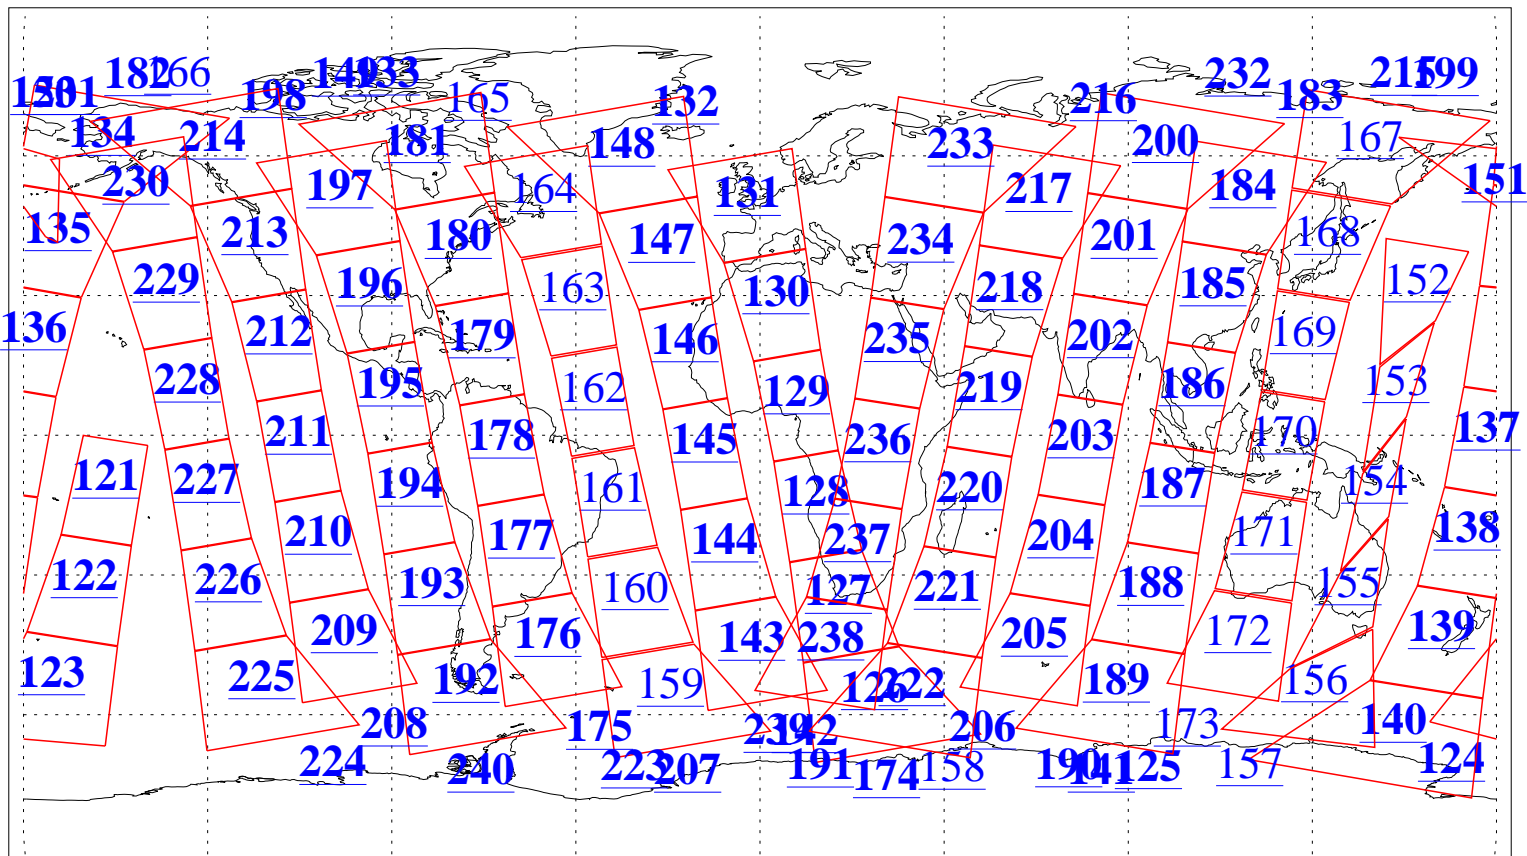

L1B Availability
AMSU Granules: 240
HSB Granules: 0
AIRS Granules: 218

1 May 2012
DoY 122
Aqua Day 3650
Granules: 1 to 120

Granules: 121 to 240

Legend: AMSU Available, HSB Available, AIRS Available

L1B Availability
AMSU Granules: 240
HSB Granules: 0
AIRS Granules: 218

1 May 2012
DoY 122
Aqua Day 3650
Ascending Granules

Descending Granules

Legend: AMSU Available, HSB Available, AIRS Available

L1B Availability
 AMSU Granules: 240
 HSB Granules: 0
 AIRS Granules: 218

1 May 2012
 DoY 122
 Aqua Day 3650

Northern Hemisphere Granules

Southern Hemisphere Granules

Legend: AMSU Available, HSB Available, AIRS Available