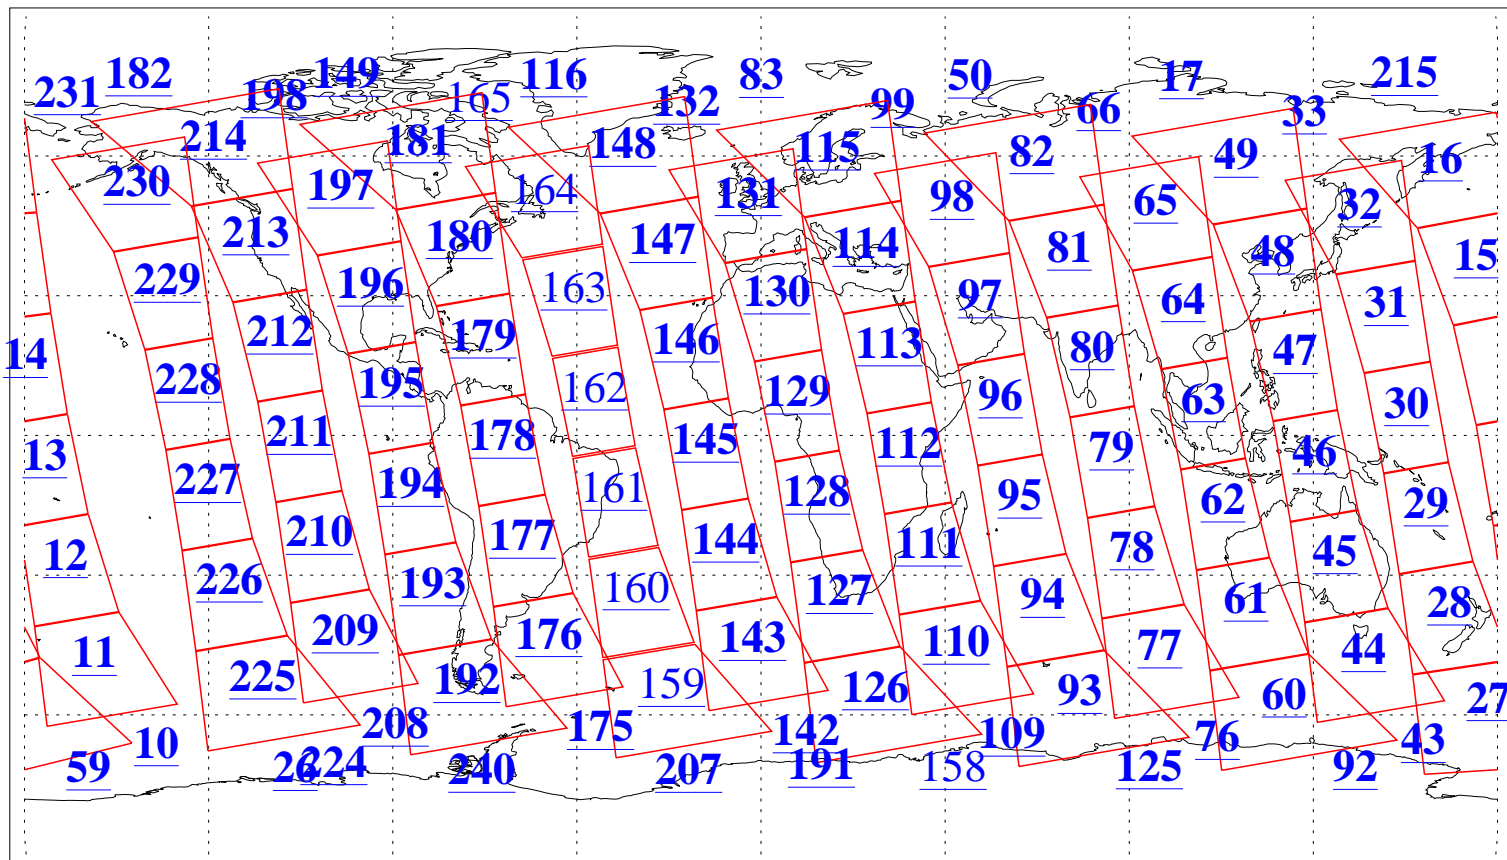

L1B Availability
AMSU Granules: 240
HSB Granules: 0
AIRS Granules: 218

1 May 2012
DoY 122
Aqua Day 3650
Granules: 1 to 120

Granules: 121 to 240

Legend: AMSU Available, HSB Available, AIRS Available

L1B Availability
AMSU Granules: 240
HSB Granules: 0
AIRS Granules: 218

1 May 2012
DoY 122
Aqua Day 3650
Ascending Granules

Descending Granules

Legend: AMSU Available, HSB Available, AIRS Available

L1B Availability
 AMSU Granules: 240
 HSB Granules: 0
 AIRS Granules: 218

1 May 2012
 DoY 122
 Aqua Day 3650

Northern Hemisphere Granules

Southern Hemisphere Granules

Legend: AMSU Available, HSB Available, AIRS Available