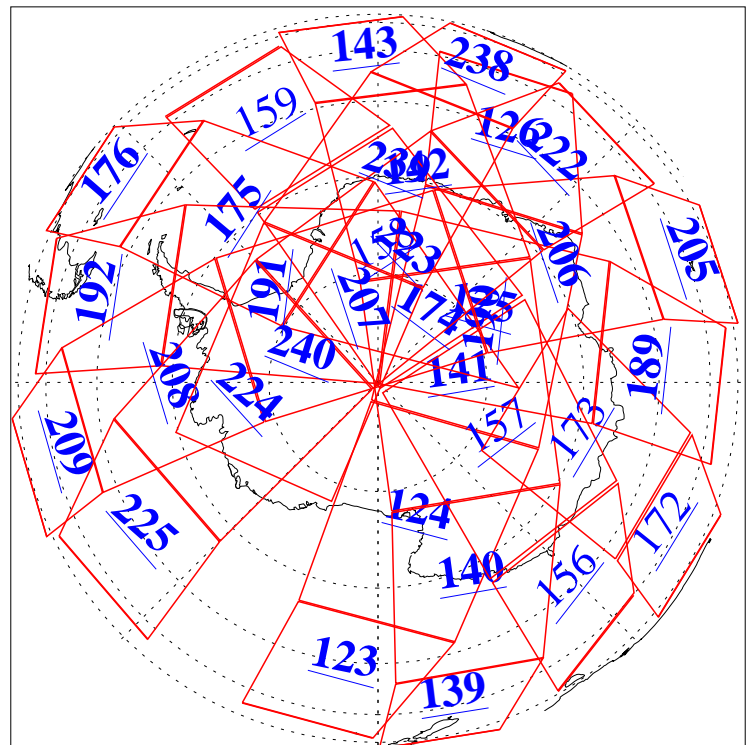

L1B Availability
AMSU Granules: 240
HSB Granules: 0
AIRS Granules: 218

1 May 2012
DoY 122
Aqua Day 3650
Granules: 1 to 120

Granules: 121 to 240

Legend: AMSU Available, HSB Available, AIRS Available

L1B Availability
AMSU Granules: 240
HSB Granules: 0
AIRS Granules: 218

1 May 2012
DoY 122
Aqua Day 3650
Ascending Granules

Descending Granules

Legend: AMSU Available, HSB Available, AIRS Available

L1B Availability
 AMSU Granules: 240
 HSB Granules: 0
 AIRS Granules: 218

1 May 2012
 DoY 122
 Aqua Day 3650

Northern Hemisphere Granules

Southern Hemisphere Granules

Legend: AMSU Available, HSB Available, AIRS Available