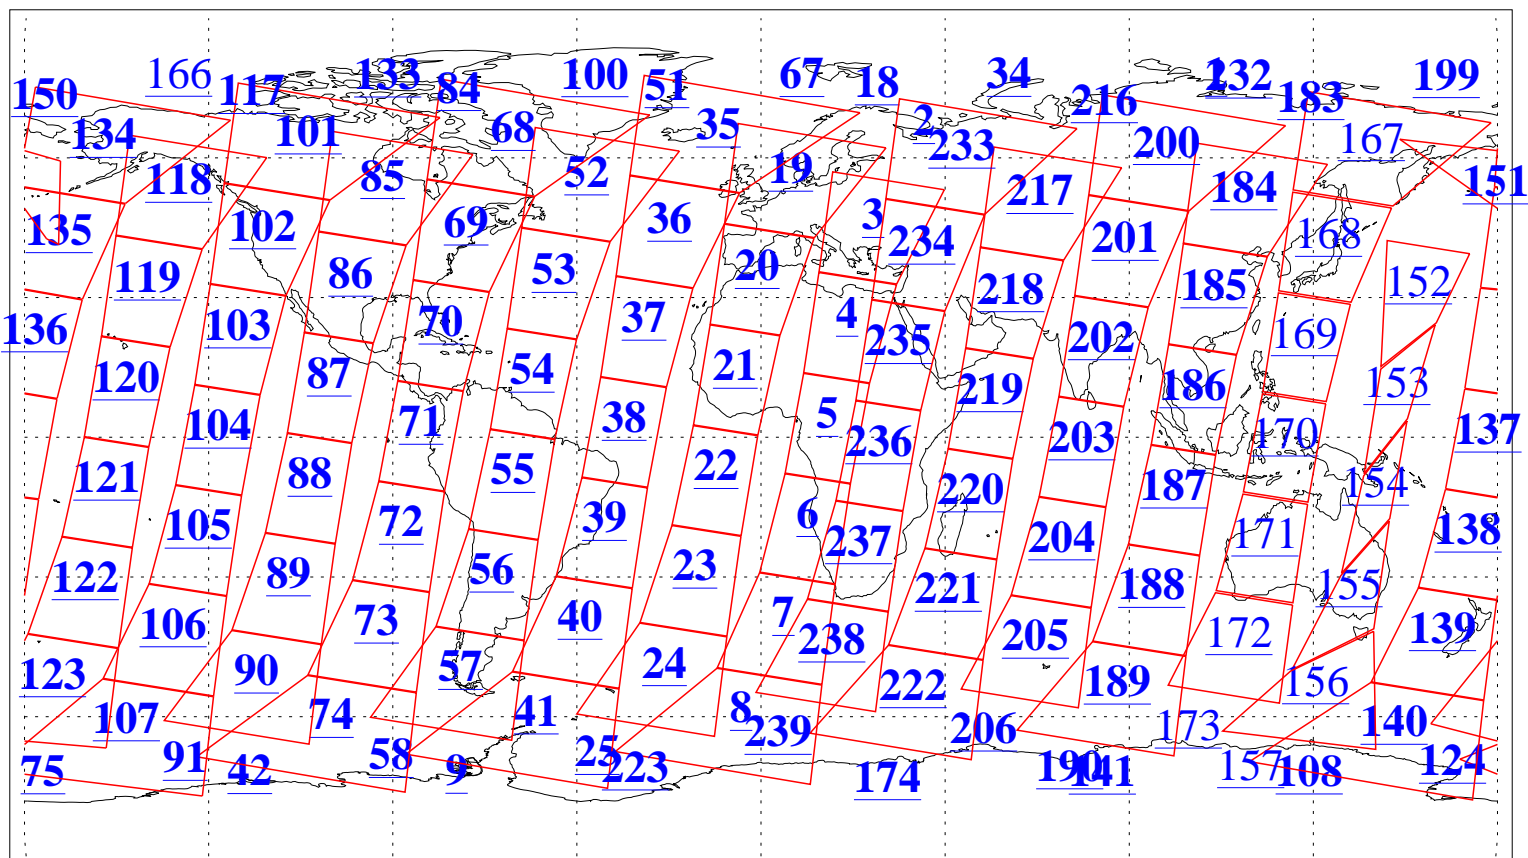

L1B Availability
AMSU Granules: 240
HSB Granules: 0
AIRS Granules: 218

1 May 2012
DoY 122
Aqua Day 3650
Granules: 1 to 120

Granules: 121 to 240

Legend: AMSU Available, HSB Available, AIRS Available

L1B Availability
AMSU Granules: 240
HSB Granules: 0
AIRS Granules: 218

1 May 2012
DoY 122
Aqua Day 3650
Ascending Granules

Descending Granules

Legend: AMSU Available, HSB Available, AIRS Available

L1B Availability
 AMSU Granules: 240
 HSB Granules: 0
 AIRS Granules: 218

1 May 2012
 DoY 122
 Aqua Day 3650

Northern Hemisphere Granules

Southern Hemisphere Granules

Legend: AMSU Available, HSB Available, AIRS Available