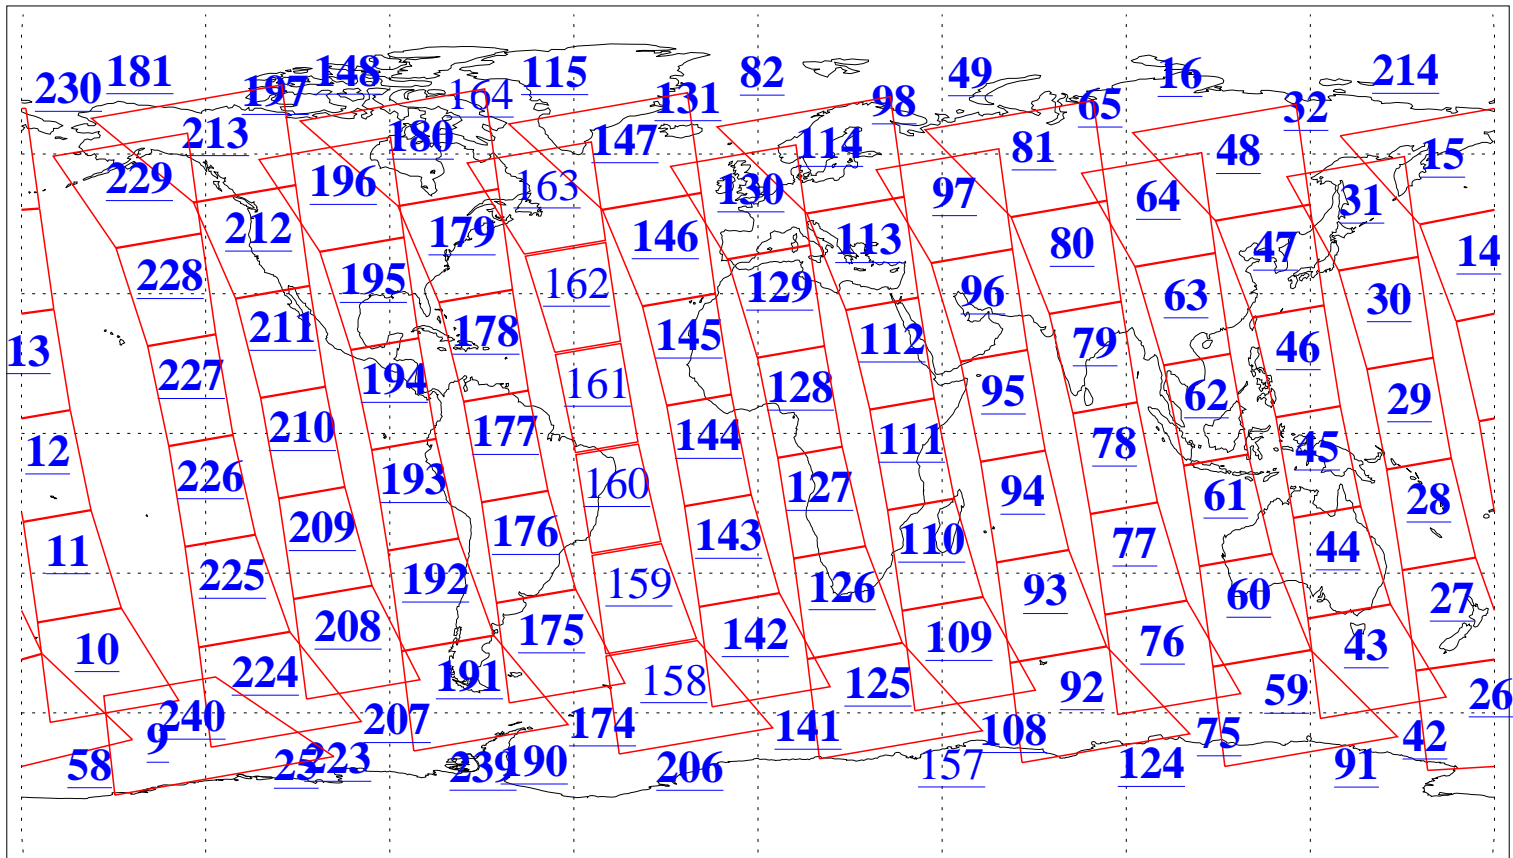

L1B Availability
AMSU Granules: 240
HSB Granules: 0
AIRS Granules: 218

24 Apr 2012
DoY 115
Aqua Day 3643
Granules: 1 to 120

Granules: 121 to 240

Legend: AMSU Available, HSB Available, AIRS Available

L1B Availability
AMSU Granules: 240
HSB Granules: 0
AIRS Granules: 218

24 Apr 2012
DoY 115
Aqua Day 3643

Ascending Granules

Descending Granules

Legend: AMSU Available, HSB Available, AIRS Available

L1B Availability
 AMSU Granules: 240
 HSB Granules: 0
 AIRS Granules: 218

24 Apr 2012
 DoY 115
 Aqua Day 3643

Northern Hemisphere Granules

Southern Hemisphere Granules

Legend: AMSU Available, HSB Available, AIRS Available