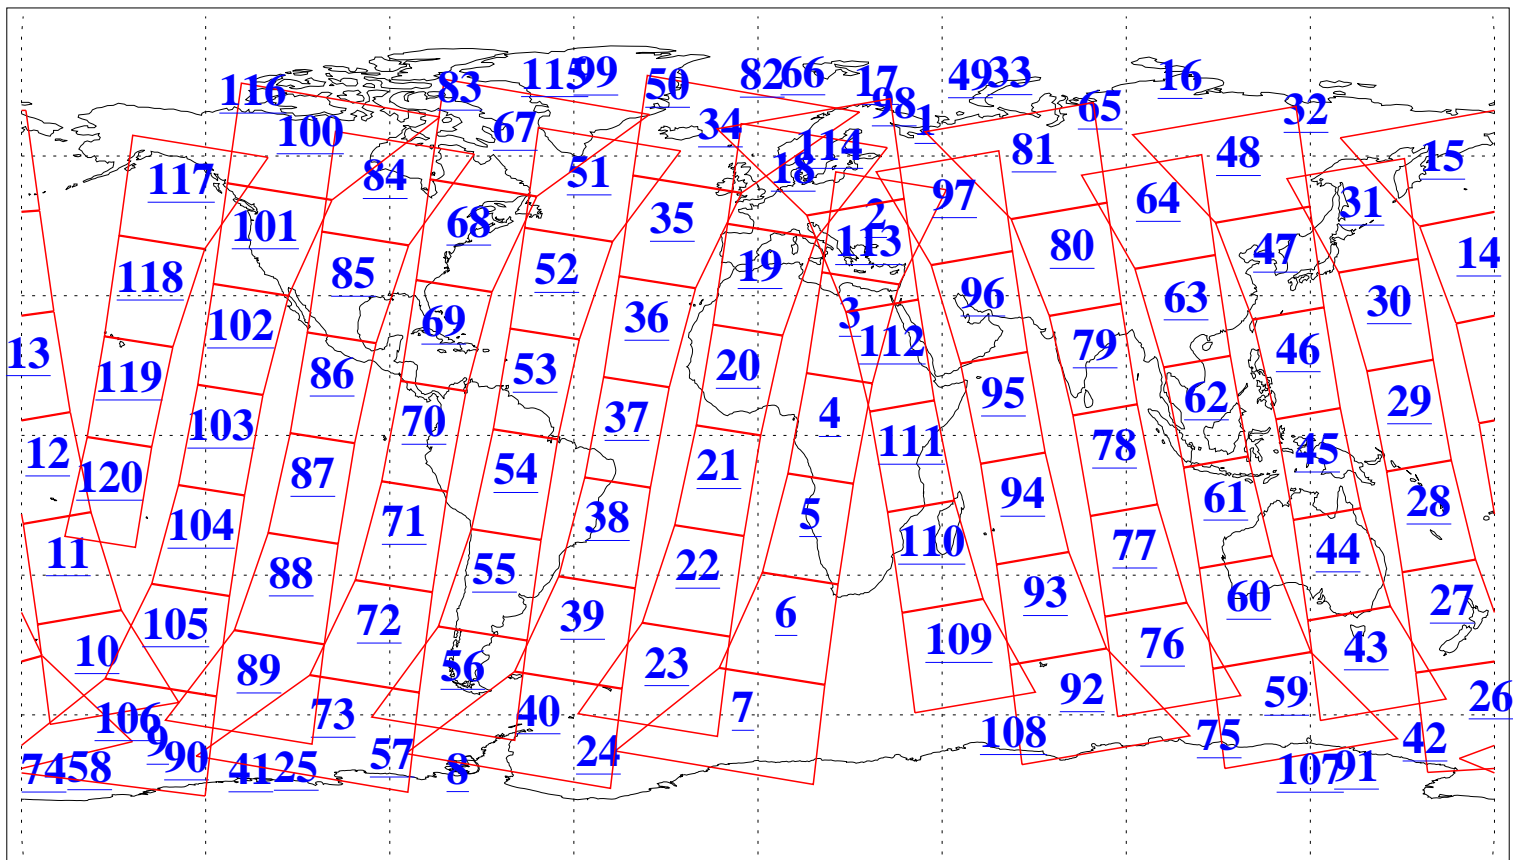

L1B Availability
AMSU Granules: 240
HSB Granules: 0
AIRS Granules: 218

24 Apr 2012
DoY 115
Aqua Day 3643
Granules: 1 to 120

Granules: 121 to 240

Legend: AMSU Available, HSB Available, AIRS Available

L1B Availability
AMSU Granules: 240
HSB Granules: 0
AIRS Granules: 218

24 Apr 2012
DoY 115
Aqua Day 3643

Ascending Granules

Descending Granules

Legend: AMSU Available, HSB Available, AIRS Available

L1B Availability
 AMSU Granules: 240
 HSB Granules: 0
 AIRS Granules: 218

24 Apr 2012
 DoY 115
 Aqua Day 3643

Northern Hemisphere Granules

Southern Hemisphere Granules

Legend: AMSU Available, HSB Available, AIRS Available