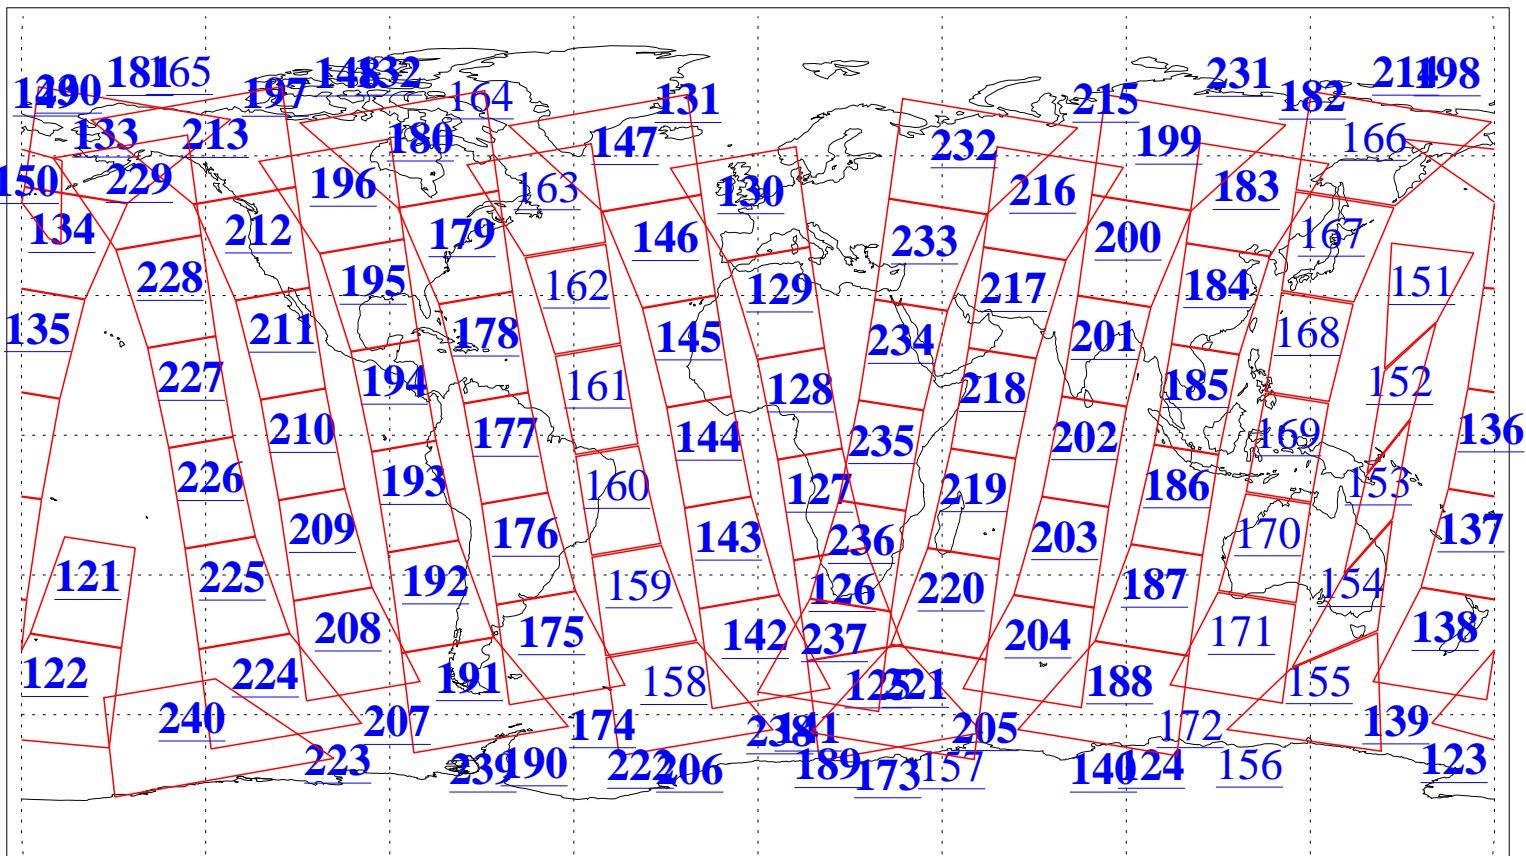

L1B Availability
AMSU Granules: 240
HSB Granules: 0
AIRS Granules: 218

24 Apr 2012
DoY 115
Aqua Day 3643
Granules: 1 to 120

Granules: 121 to 240

Legend: AMSU Available, HSB Available, AIRS Available

L1B Availability
AMSU Granules: 240
HSB Granules: 0
AIRS Granules: 218

24 Apr 2012
DoY 115
Aqua Day 3643

Ascending Granules

Descending Granules

Legend: AMSU Available, HSB Available, AIRS Available

L1B Availability
 AMSU Granules: 240
 HSB Granules: 0
 AIRS Granules: 218

24 Apr 2012
 DoY 115
 Aqua Day 3643

Northern Hemisphere Granules

Southern Hemisphere Granules

Legend: AMSU Available, HSB Available, AIRS Available