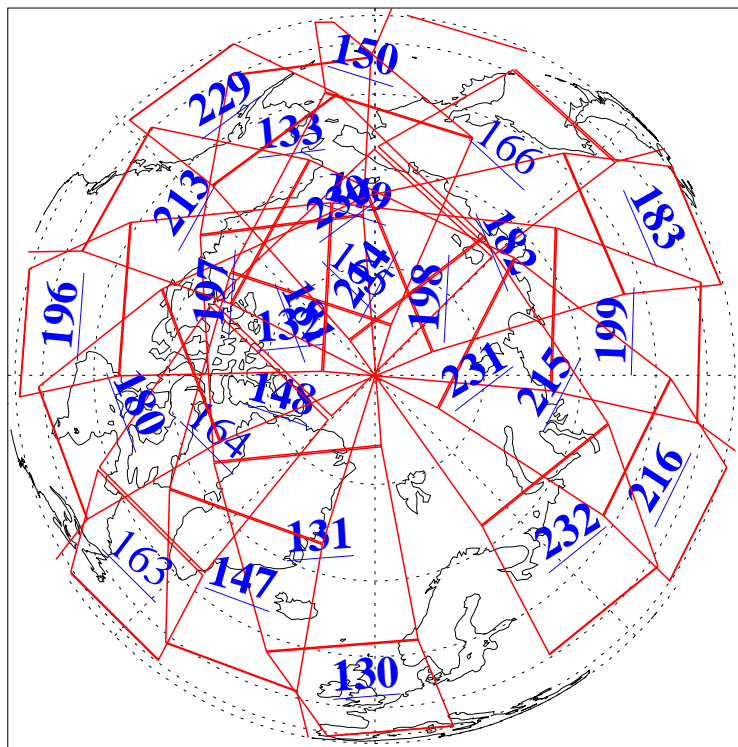

24 Apr 2012
DoY 115
Aqua Day 3643

Ascending Granules

Descending Granules

Legend: AMSU Available, HSB Available, AIRS Available

L1B Availability
 AMSU Granules: 240
 HSB Granules: 0
 AIRS Granules: 218

24 Apr 2012
 DoY 115
 Aqua Day 3643

Northern Hemisphere Granules

Southern Hemisphere Granules

Legend: AMSU Available, HSB Available, AIRS Available