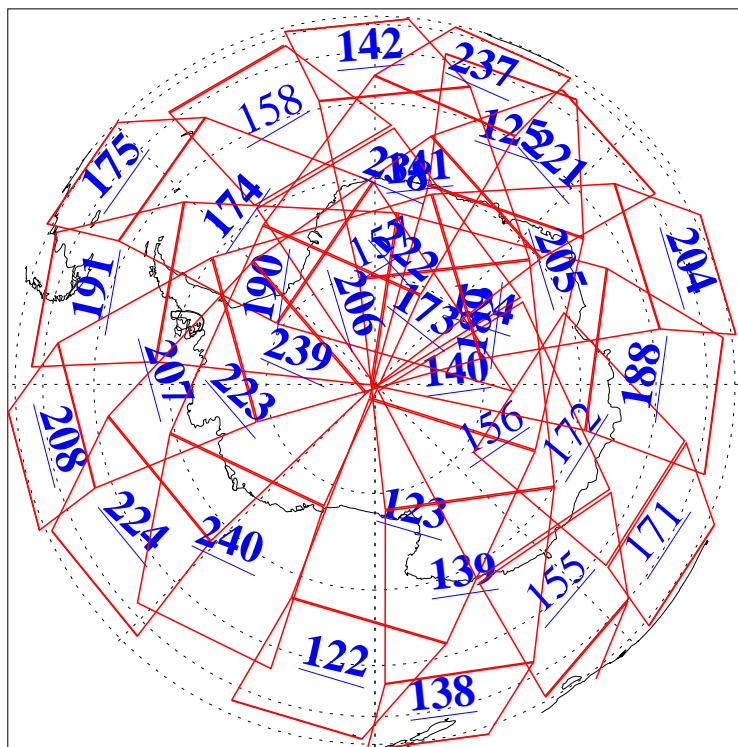

L1B Availability
AMSU Granules: 240
HSB Granules: 0
AIRS Granules: 218

24 Apr 2012
DoY 115
Aqua Day 3643
Granules: 1 to 120

Granules: 121 to 240

Legend: AMSU Available, HSB Available, AIRS Available

L1B Availability
AMSU Granules: 240
HSB Granules: 0
AIRS Granules: 218

24 Apr 2012
DoY 115
Aqua Day 3643

Ascending Granules

Descending Granules

Legend: AMSU Available, HSB Available, AIRS Available

L1B Availability
 AMSU Granules: 240
 HSB Granules: 0
 AIRS Granules: 218

24 Apr 2012
 DoY 115
 Aqua Day 3643

Northern Hemisphere Granules

Southern Hemisphere Granules

Legend: AMSU Available, HSB Available, AIRS Available