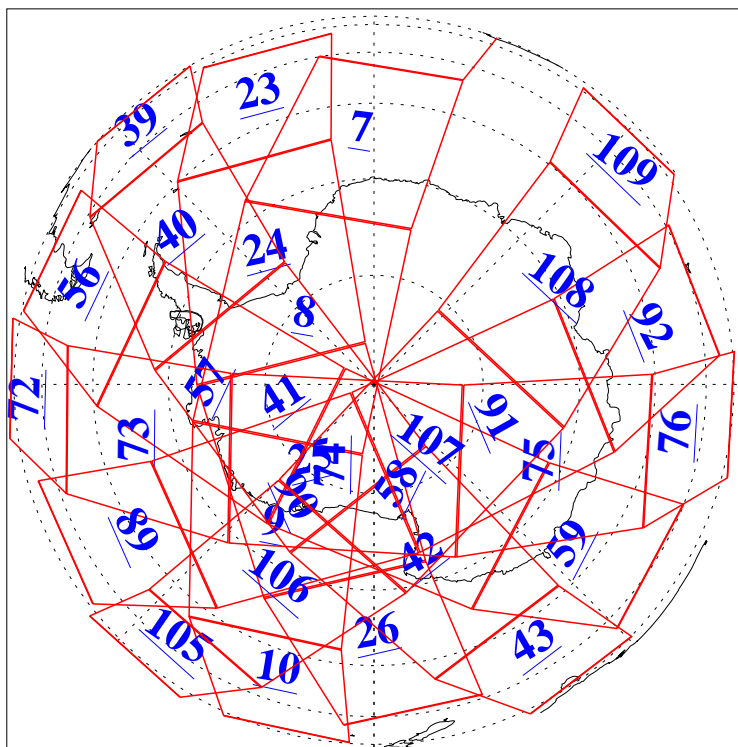

L1B Availability
AMSU Granules: 240
HSB Granules: 0
AIRS Granules: 218

24 Apr 2012
DoY 115
Aqua Day 3643
Granules: 1 to 120

Granules: 121 to 240

Legend: AMSU Available, HSB Available, AIRS Available

L1B Availability
AMSU Granules: 240
HSB Granules: 0
AIRS Granules: 218

24 Apr 2012
DoY 115
Aqua Day 3643

Ascending Granules

Descending Granules

Legend: AMSU Available, HSB Available, AIRS Available

L1B Availability
 AMSU Granules: 240
 HSB Granules: 0
 AIRS Granules: 218

24 Apr 2012
 DoY 115
 Aqua Day 3643

Northern Hemisphere Granules

Southern Hemisphere Granules

Legend: AMSU Available, HSB Available, AIRS Available