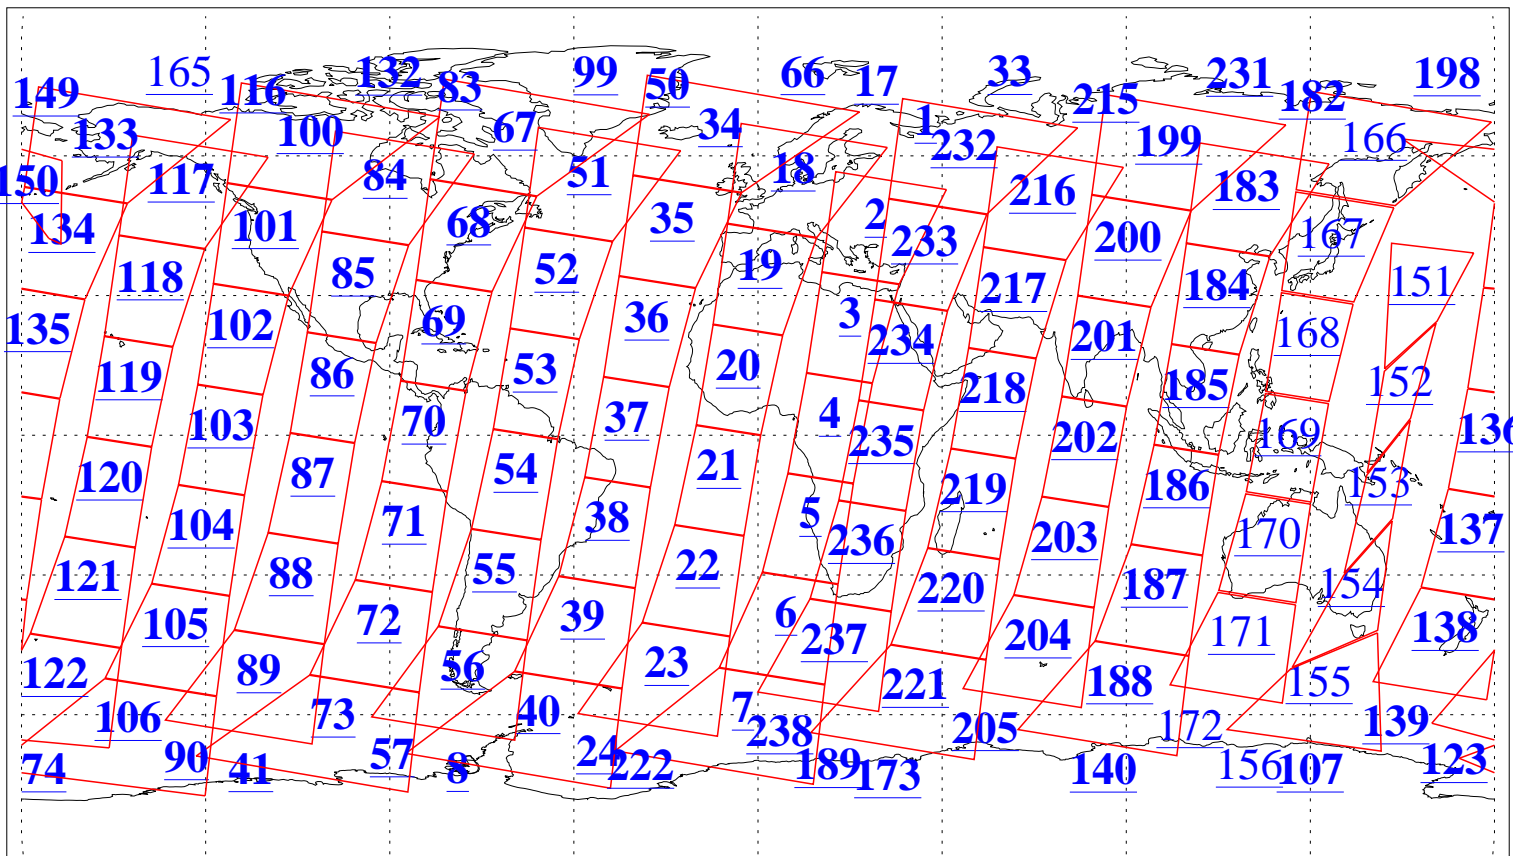

L1B Availability
AMSU Granules: 240
HSB Granules: 0
AIRS Granules: 218

24 Apr 2012
DoY 115
Aqua Day 3643
Granules: 1 to 120

Granules: 121 to 240

Legend: AMSU Available, HSB Available, AIRS Available

L1B Availability
AMSU Granules: 240
HSB Granules: 0
AIRS Granules: 218

24 Apr 2012
DoY 115
Aqua Day 3643

Ascending Granules

Descending Granules

Legend: AMSU Available, HSB Available, AIRS Available

L1B Availability
 AMSU Granules: 240
 HSB Granules: 0
 AIRS Granules: 218

24 Apr 2012
 DoY 115
 Aqua Day 3643

Northern Hemisphere Granules

Southern Hemisphere Granules

Legend: AMSU Available, HSB Available, AIRS Available