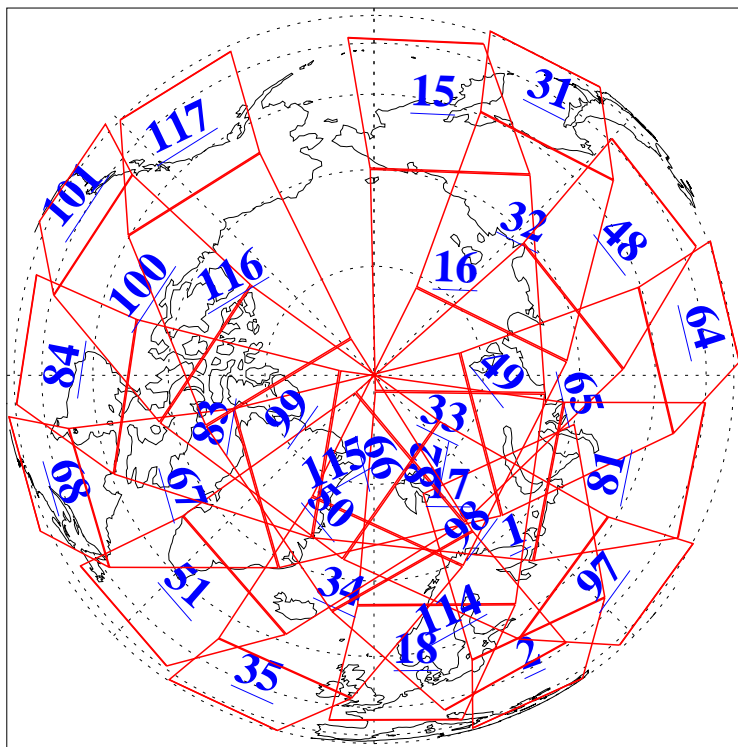

L1B Availability
AMSU Granules: 240
HSB Granules: 0
AIRS Granules: 218

24 Apr 2012
DoY 115
Aqua Day 3643
Granules: 1 to 120

Granules: 121 to 240

Legend: AMSU Available, HSB Available, AIRS Available

L1B Availability
AMSU Granules: 240
HSB Granules: 0
AIRS Granules: 218

24 Apr 2012
DoY 115
Aqua Day 3643

Ascending Granules

Descending Granules

Legend: AMSU Available, HSB Available, AIRS Available

L1B Availability
 AMSU Granules: 240
 HSB Granules: 0
 AIRS Granules: 218

24 Apr 2012
 DoY 115
 Aqua Day 3643

Northern Hemisphere Granules

Southern Hemisphere Granules

Legend: AMSU Available, HSB Available, AIRS Available