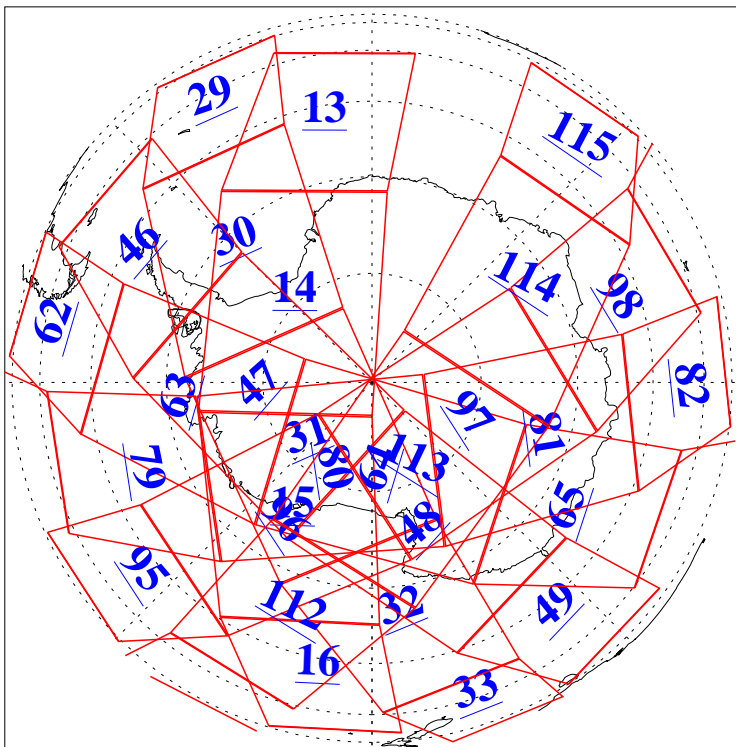

L1B Availability
AMSU Granules: 240
HSB Granules: 0
AIRS Granules: 237

2 Apr 2012
DoY 93
Aqua Day 3621
Granules: 1 to 120

Granules: 121 to 240

Legend: AMSU Available, HSB Available, AIRS Available

L1B Availability
AMSU Granules: 240
HSB Granules: 0
AIRS Granules: 237

2 Apr 2012
DoY 93
Aqua Day 3621

Ascending Granules

Descending Granules

Legend: AMSU Available, HSB Available, AIRS Available

L1B Availability
 AMSU Granules: 240
 HSB Granules: 0
 AIRS Granules: 237

2 Apr 2012
 DoY 93
 Aqua Day 3621

Northern Hemisphere Granules

Southern Hemisphere Granules

Legend: AMSU Available, HSB Available, AIRS Available