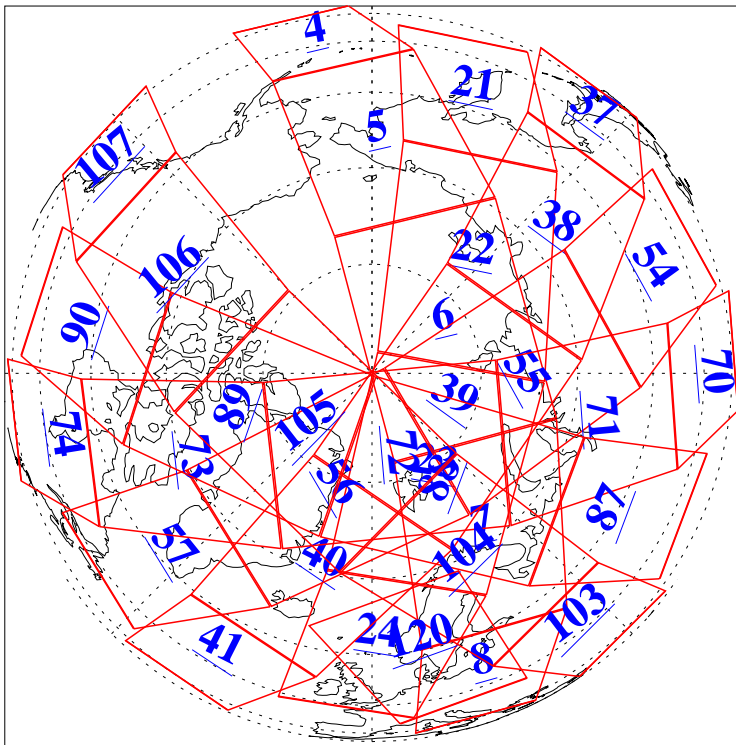

L1B Availability
AMSU Granules: 240
HSB Granules: 0
AIRS Granules: 237

2 Apr 2012
DoY 93
Aqua Day 3621
Granules: 1 to 120

Granules: 121 to 240

Legend: AMSU Available, HSB Available, AIRS Available

L1B Availability
AMSU Granules: 240
HSB Granules: 0
AIRS Granules: 237

2 Apr 2012
DoY 93
Aqua Day 3621

Ascending Granules

Descending Granules

Legend: AMSU Available, HSB Available, AIRS Available

L1B Availability
 AMSU Granules: 240
 HSB Granules: 0
 AIRS Granules: 237

2 Apr 2012
 DoY 93
 Aqua Day 3621

Northern Hemisphere Granules

Southern Hemisphere Granules

Legend: AMSU Available, HSB Available, AIRS Available