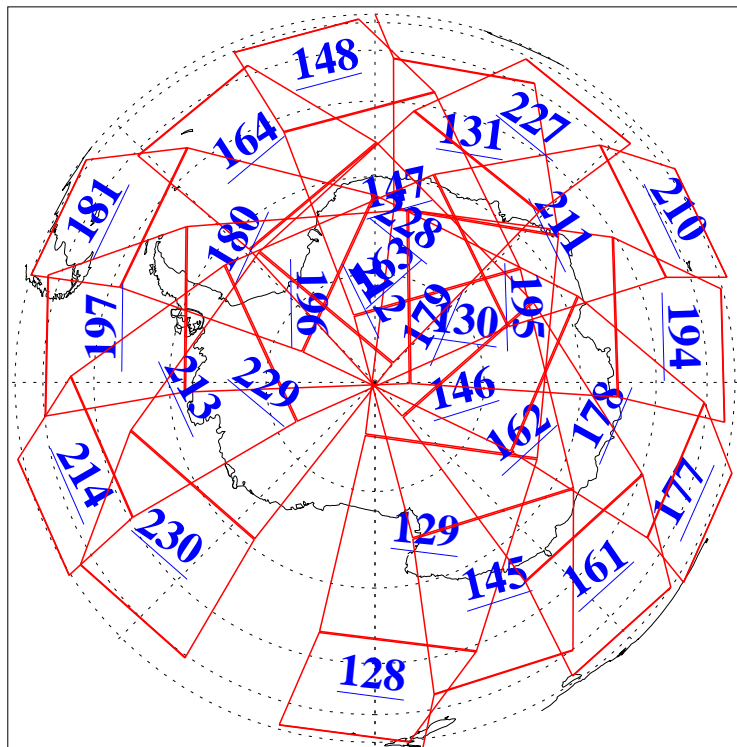

2 Apr 2012
DoY 93
Aqua Day 3621

Ascending Granules

Descending Granules

Legend: AMSU Available, HSB Available, AIRS Available

L1B Availability
 AMSU Granules: 240
 HSB Granules: 0
 AIRS Granules: 237

2 Apr 2012
 DoY 93
 Aqua Day 3621

Northern Hemisphere Granules

Southern Hemisphere Granules

Legend: AMSU Available, HSB Available, AIRS Available