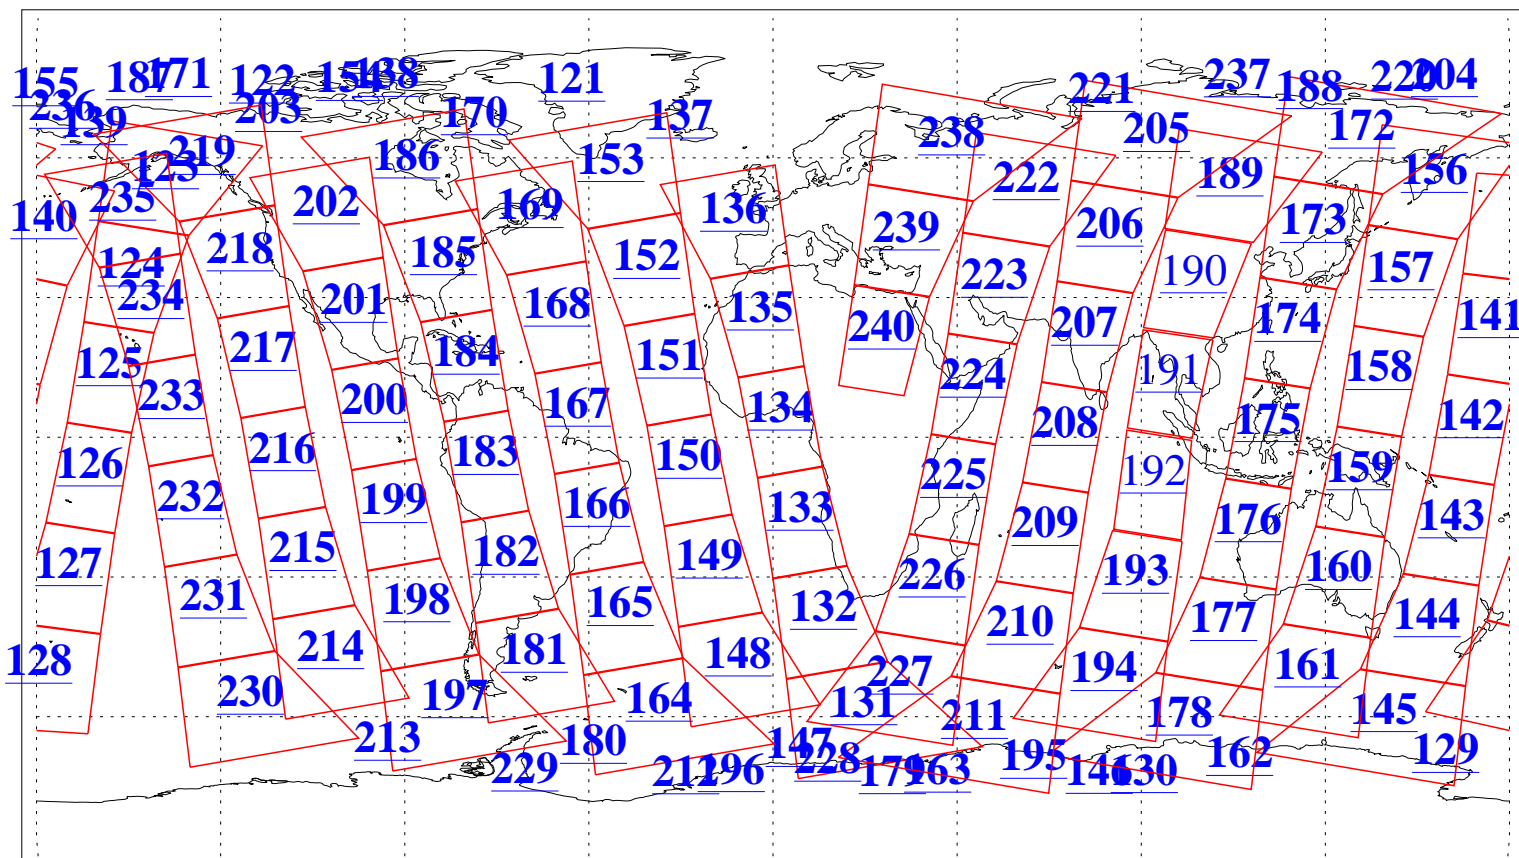

L1B Availability
AMSU Granules: 240
HSB Granules: 0
AIRS Granules: 237

2 Apr 2012
DoY 93
Aqua Day 3621
Granules: 1 to 120

Granules: 121 to 240

Legend: AMSU Available, HSB Available, AIRS Available

L1B Availability
AMSU Granules: 240
HSB Granules: 0
AIRS Granules: 237

2 Apr 2012
DoY 93
Aqua Day 3621

Ascending Granules

Descending Granules

Legend: AMSU Available, HSB Available, AIRS Available

L1B Availability
 AMSU Granules: 240
 HSB Granules: 0
 AIRS Granules: 237

2 Apr 2012
 DoY 93
 Aqua Day 3621

Northern Hemisphere Granules

Southern Hemisphere Granules

Legend: AMSU Available, HSB Available, AIRS Available