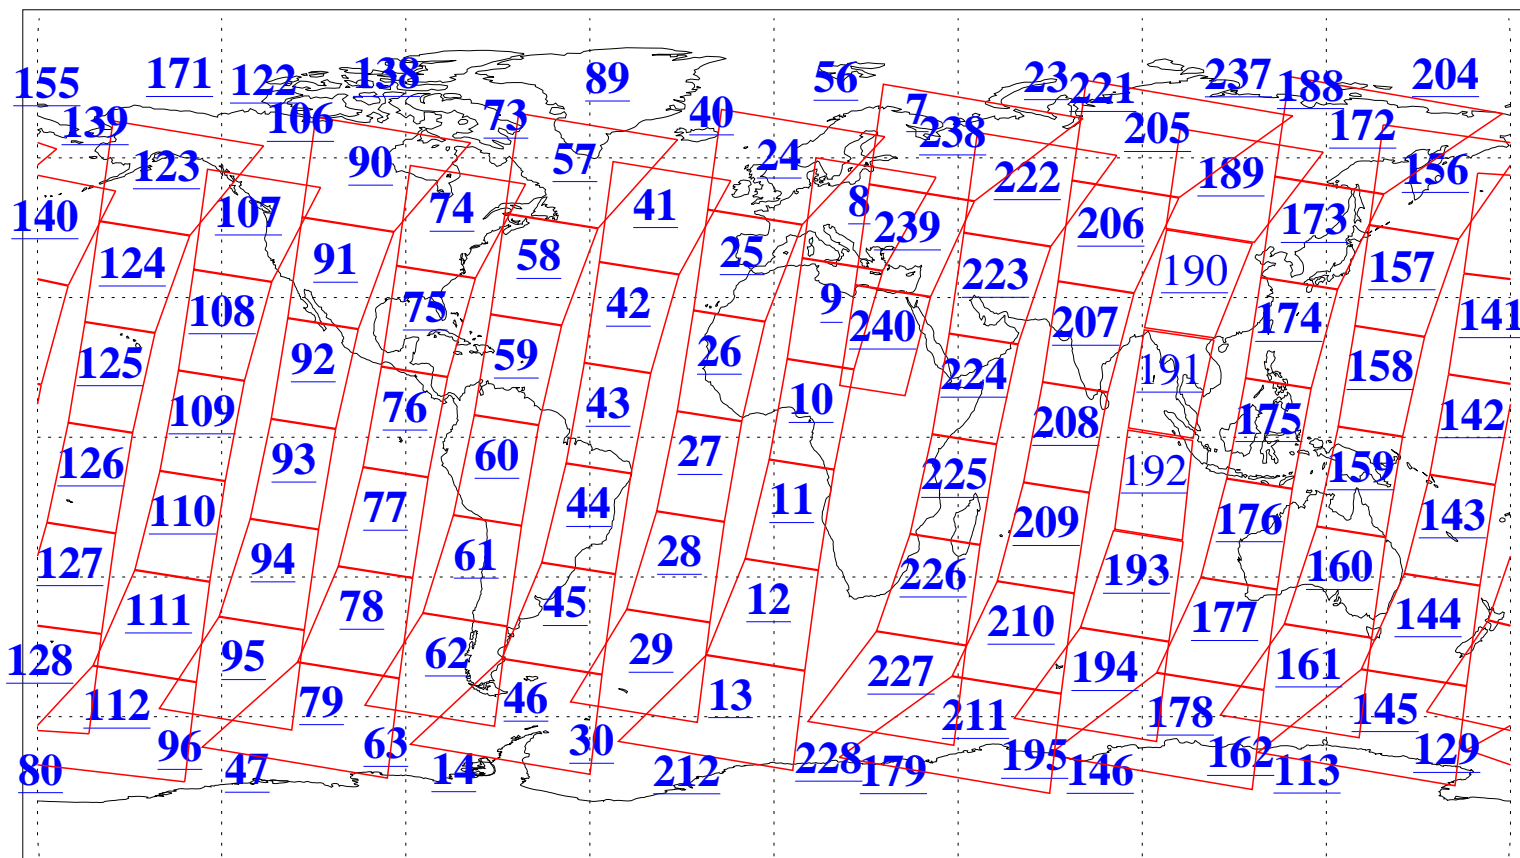

L1B Availability
AMSU Granules: 240
HSB Granules: 0
AIRS Granules: 237

2 Apr 2012
DoY 93
Aqua Day 3621
Granules: 1 to 120

Granules: 121 to 240

Legend: AMSU Available, HSB Available, AIRS Available

L1B Availability
AMSU Granules: 240
HSB Granules: 0
AIRS Granules: 237

2 Apr 2012
DoY 93
Aqua Day 3621

Ascending Granules

Descending Granules

Legend: AMSU Available, HSB Available, AIRS Available

L1B Availability
 AMSU Granules: 240
 HSB Granules: 0
 AIRS Granules: 237

2 Apr 2012
 DoY 93
 Aqua Day 3621

Northern Hemisphere Granules

Southern Hemisphere Granules

Legend: AMSU Available, HSB Available, AIRS Available