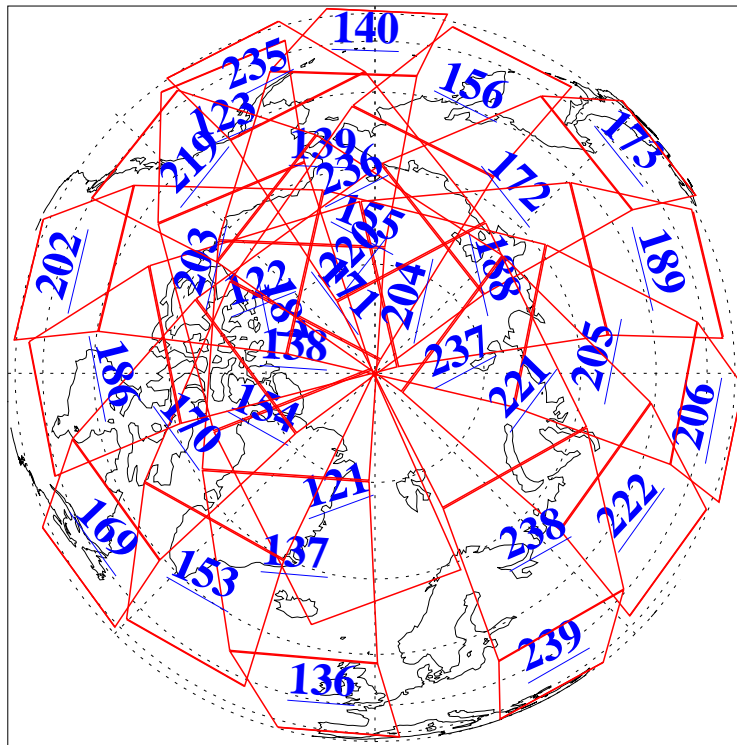

2 Apr 2012
DoY 93
Aqua Day 3621

Ascending Granules

Descending Granules

Legend: AMSU Available, HSB Available, AIRS Available

L1B Availability
 AMSU Granules: 240
 HSB Granules: 0
 AIRS Granules: 237

2 Apr 2012
 DoY 93
 Aqua Day 3621

Northern Hemisphere Granules

Southern Hemisphere Granules

Legend: AMSU Available, HSB Available, AIRS Available