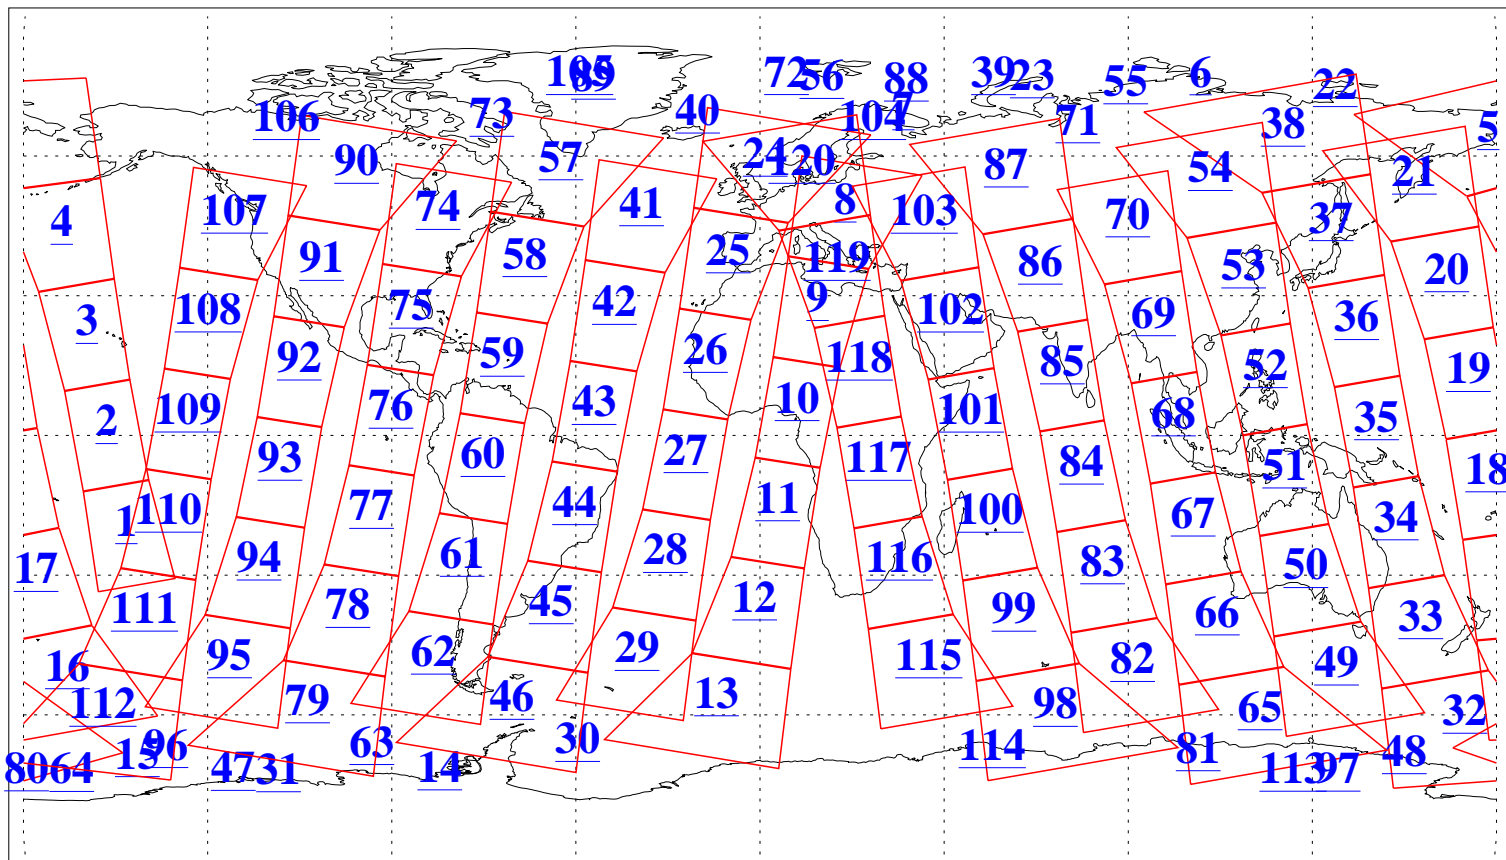

L1B Availability
AMSU Granules: 240
HSB Granules: 0
AIRS Granules: 237

2 Apr 2012
DoY 93
Aqua Day 3621
Granules: 1 to 120

Granules: 121 to 240

Legend: AMSU Available, HSB Available, AIRS Available

L1B Availability
AMSU Granules: 240
HSB Granules: 0
AIRS Granules: 237

2 Apr 2012
DoY 93
Aqua Day 3621

Ascending Granules

Descending Granules

Legend: AMSU Available, HSB Available, AIRS Available

L1B Availability
 AMSU Granules: 240
 HSB Granules: 0
 AIRS Granules: 237

2 Apr 2012
 DoY 93
 Aqua Day 3621

Northern Hemisphere Granules

Southern Hemisphere Granules

Legend: AMSU Available, HSB Available, AIRS Available