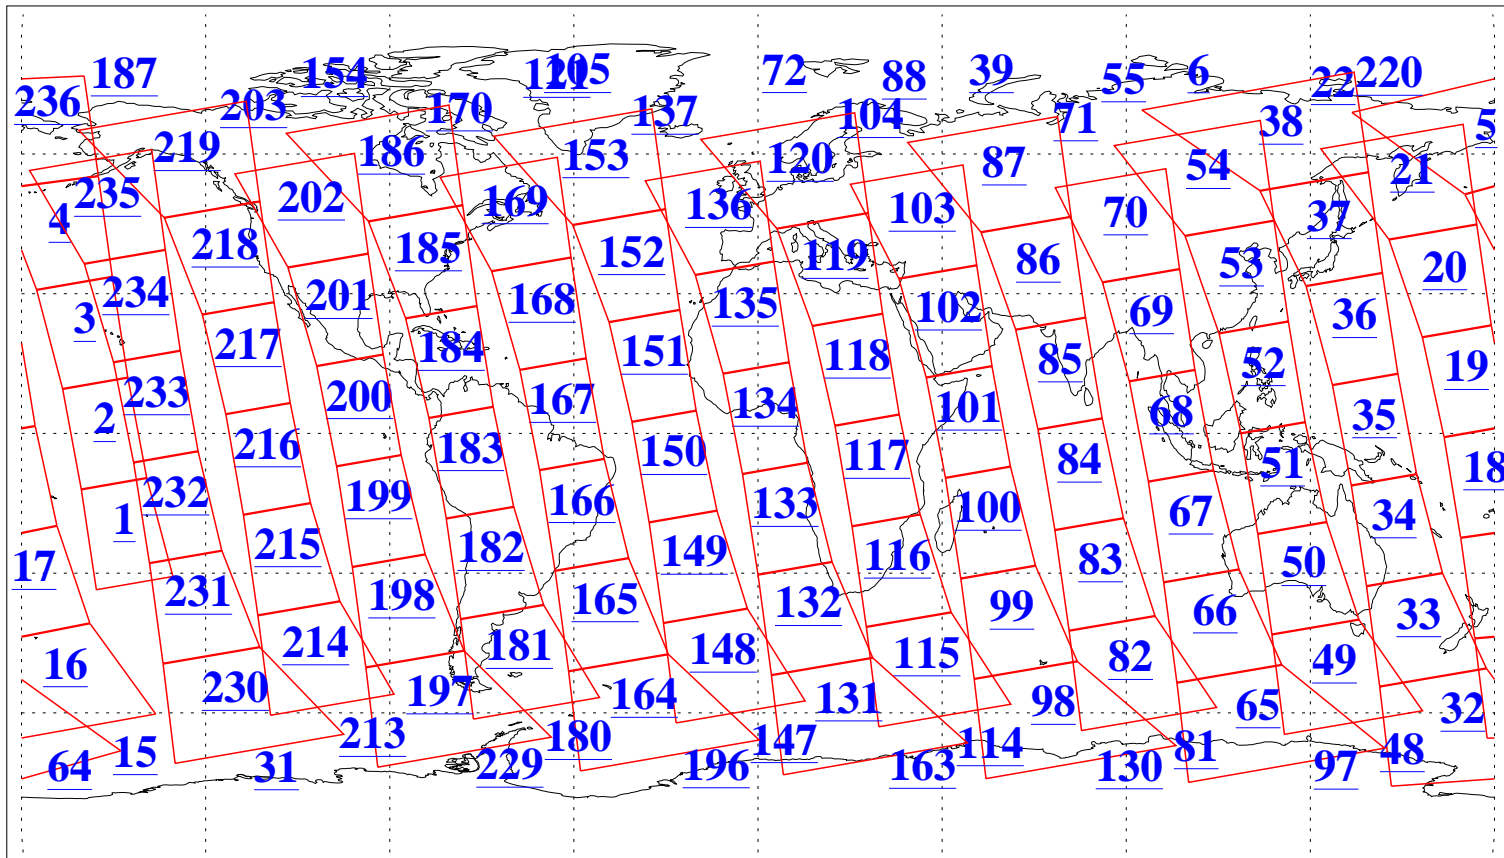

L1B Availability
AMSU Granules: 240
HSB Granules: 0
AIRS Granules: 237

2 Apr 2012
DoY 93
Aqua Day 3621
Granules: 1 to 120

Granules: 121 to 240

Legend: AMSU Available, HSB Available, AIRS Available

L1B Availability
AMSU Granules: 240
HSB Granules: 0
AIRS Granules: 237

2 Apr 2012
DoY 93
Aqua Day 3621

Ascending Granules

Descending Granules

Legend: AMSU Available, HSB Available, AIRS Available

L1B Availability
 AMSU Granules: 240
 HSB Granules: 0
 AIRS Granules: 237

2 Apr 2012
 DoY 93
 Aqua Day 3621

Northern Hemisphere Granules

Southern Hemisphere Granules

Legend: AMSU Available, HSB Available, AIRS Available