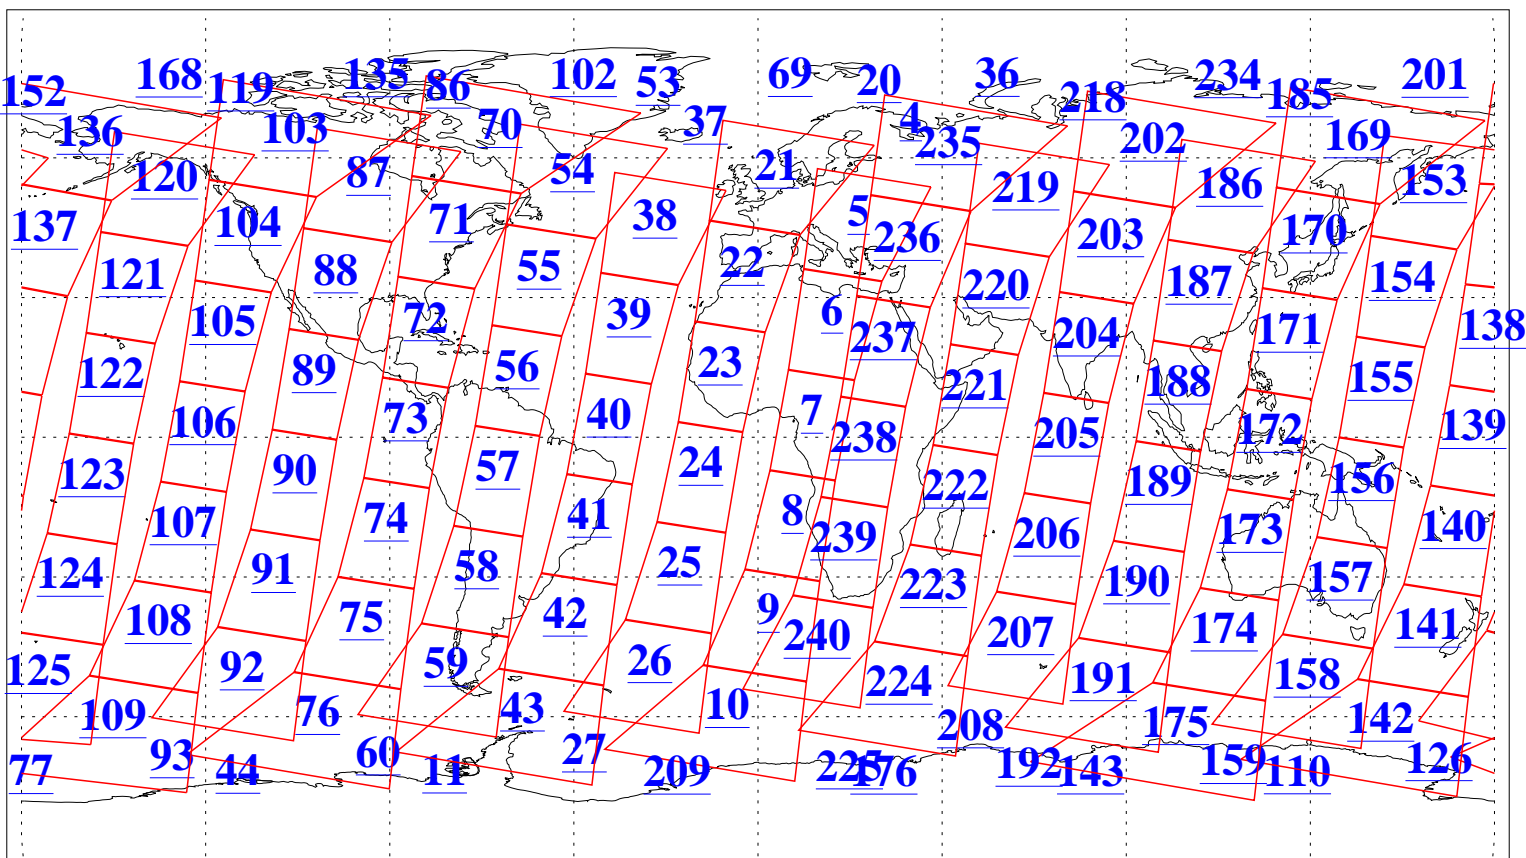

L1B Availability
AMSU Granules: 240
HSB Granules: 0
AIRS Granules: 240

28 Mar 2012
DoY 88
Aqua Day 3616
Granules: 1 to 120

Granules: 121 to 240

Legend: AMSU Available, HSB Available, AIRS Available

L1B Availability
AMSU Granules: 240
HSB Granules: 0
AIRS Granules: 240

28 Mar 2012
DoY 88
Aqua Day 3616

Ascending Granules

Descending Granules

Legend: AMSU Available, HSB Available, AIRS Available

L1B Availability
AMSU Granules: 240
HSB Granules: 0
AIRS Granules: 240

28 Mar 2012
DoY 88
Aqua Day 3616