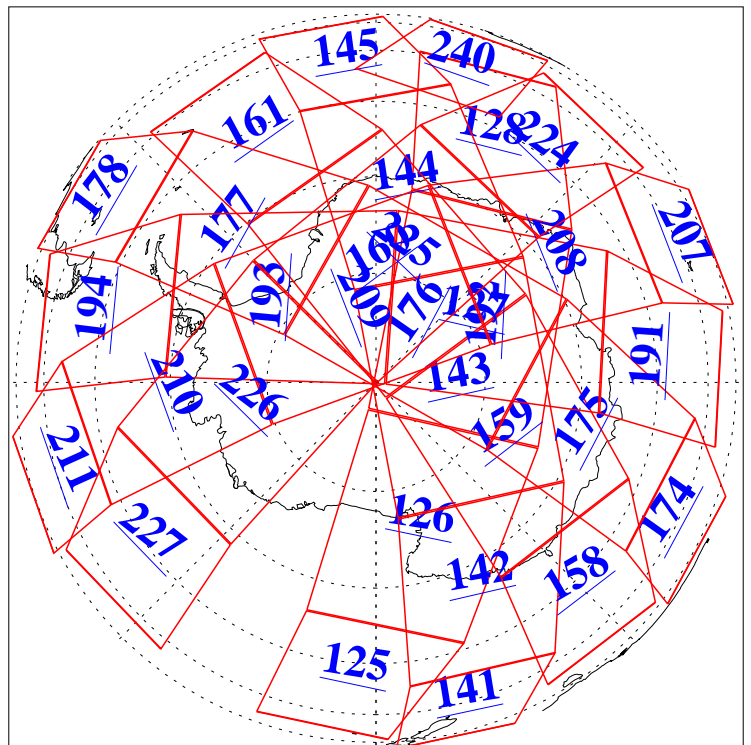

28 Mar 2012
DoY 88
Aqua Day 3616

Ascending Granules

Descending Granules

Legend: AMSU Available, HSB Available, AIRS Available

L1B Availability
AMSU Granules: 240
HSB Granules: 0
AIRS Granules: 240

28 Mar 2012
DoY 88
Aqua Day 3616

Northern Hemisphere Granules

Southern Hemisphere Granules

Legend: AMSU Available, HSB Available, AIRS Available