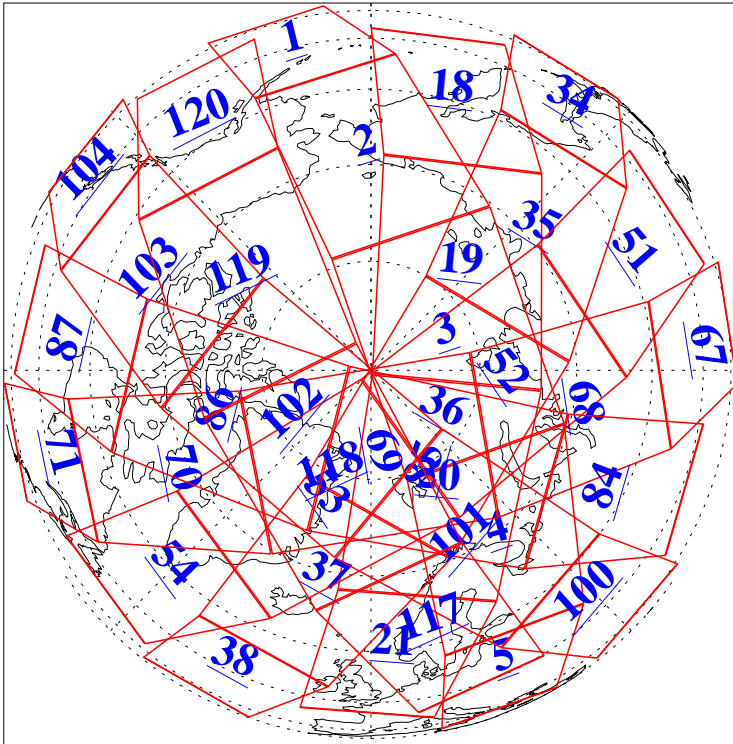

L1B Availability
AMSU Granules: 240
HSB Granules: 0
AIRS Granules: 240

28 Mar 2012
DoY 88
Aqua Day 3616
Granules: 1 to 120

Granules: 121 to 240

Legend: AMSU Available, HSB Available, AIRS Available

L1B Availability
AMSU Granules: 240
HSB Granules: 0
AIRS Granules: 240

28 Mar 2012
DoY 88
Aqua Day 3616

Ascending Granules

Descending Granules

Legend: AMSU Available, HSB Available, AIRS Available

L1B Availability
AMSU Granules: 240
HSB Granules: 0
AIRS Granules: 240

28 Mar 2012
DoY 88
Aqua Day 3616

Northern Hemisphere Granules

Southern Hemisphere Granules

Legend: AMSU Available, HSB Available, AIRS Available