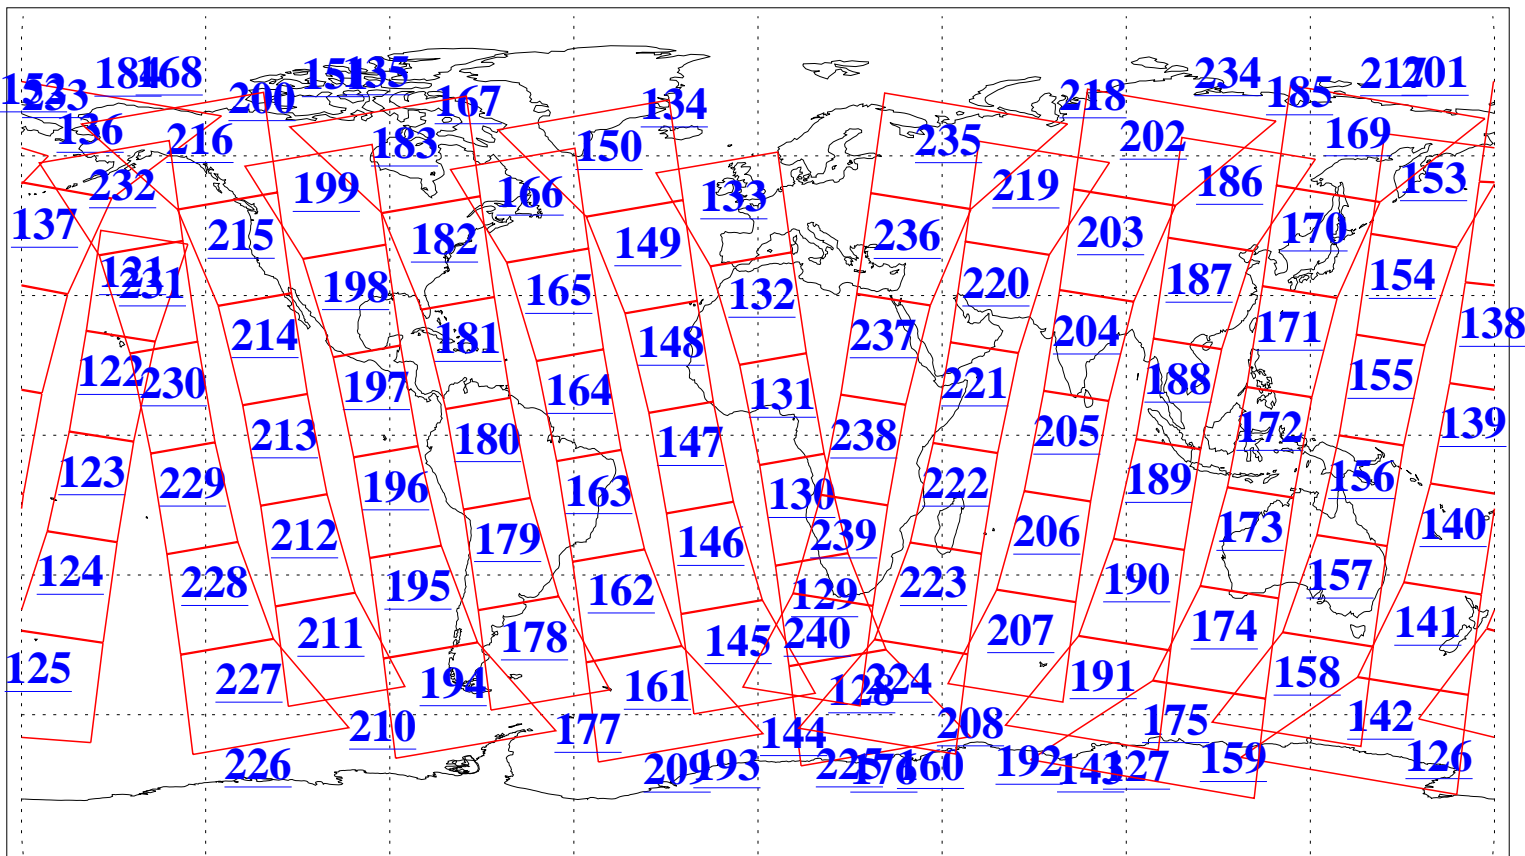

L1B Availability
AMSU Granules: 240
HSB Granules: 0
AIRS Granules: 240

28 Mar 2012
DoY 88
Aqua Day 3616
Granules: 1 to 120

Granules: 121 to 240

Legend: AMSU Available, HSB Available, AIRS Available

L1B Availability
AMSU Granules: 240
HSB Granules: 0
AIRS Granules: 240

28 Mar 2012
DoY 88
Aqua Day 3616

Ascending Granules

Descending Granules

Legend: AMSU Available, HSB Available, AIRS Available

L1B Availability
AMSU Granules: 240
HSB Granules: 0
AIRS Granules: 240

28 Mar 2012
DoY 88
Aqua Day 3616