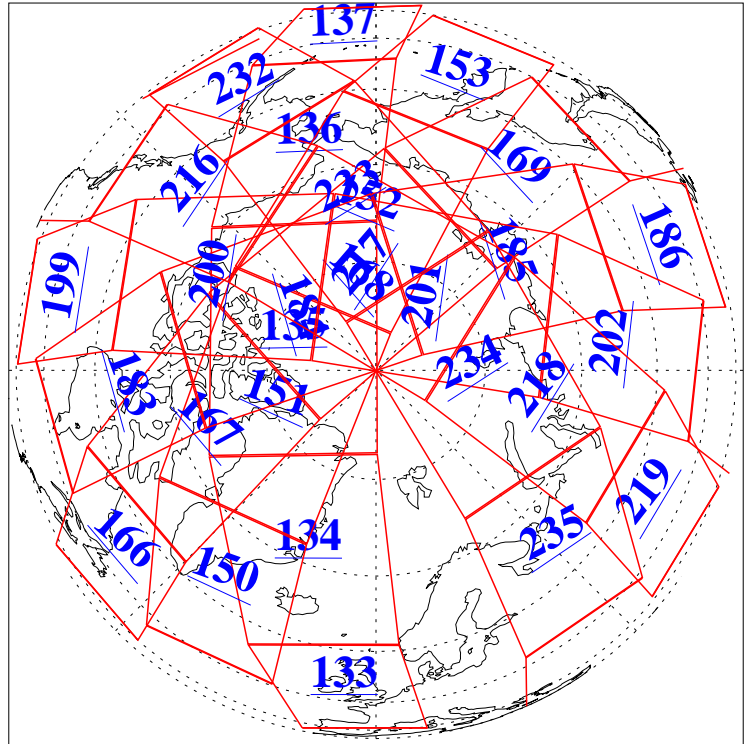

28 Mar 2012
DoY 88
Aqua Day 3616

Ascending Granules

Descending Granules

Legend: AMSU Available, HSB Available, AIRS Available

L1B Availability
AMSU Granules: 240
HSB Granules: 0
AIRS Granules: 240

28 Mar 2012
DoY 88
Aqua Day 3616

Northern Hemisphere Granules

Southern Hemisphere Granules

Legend: AMSU Available, HSB Available, AIRS Available