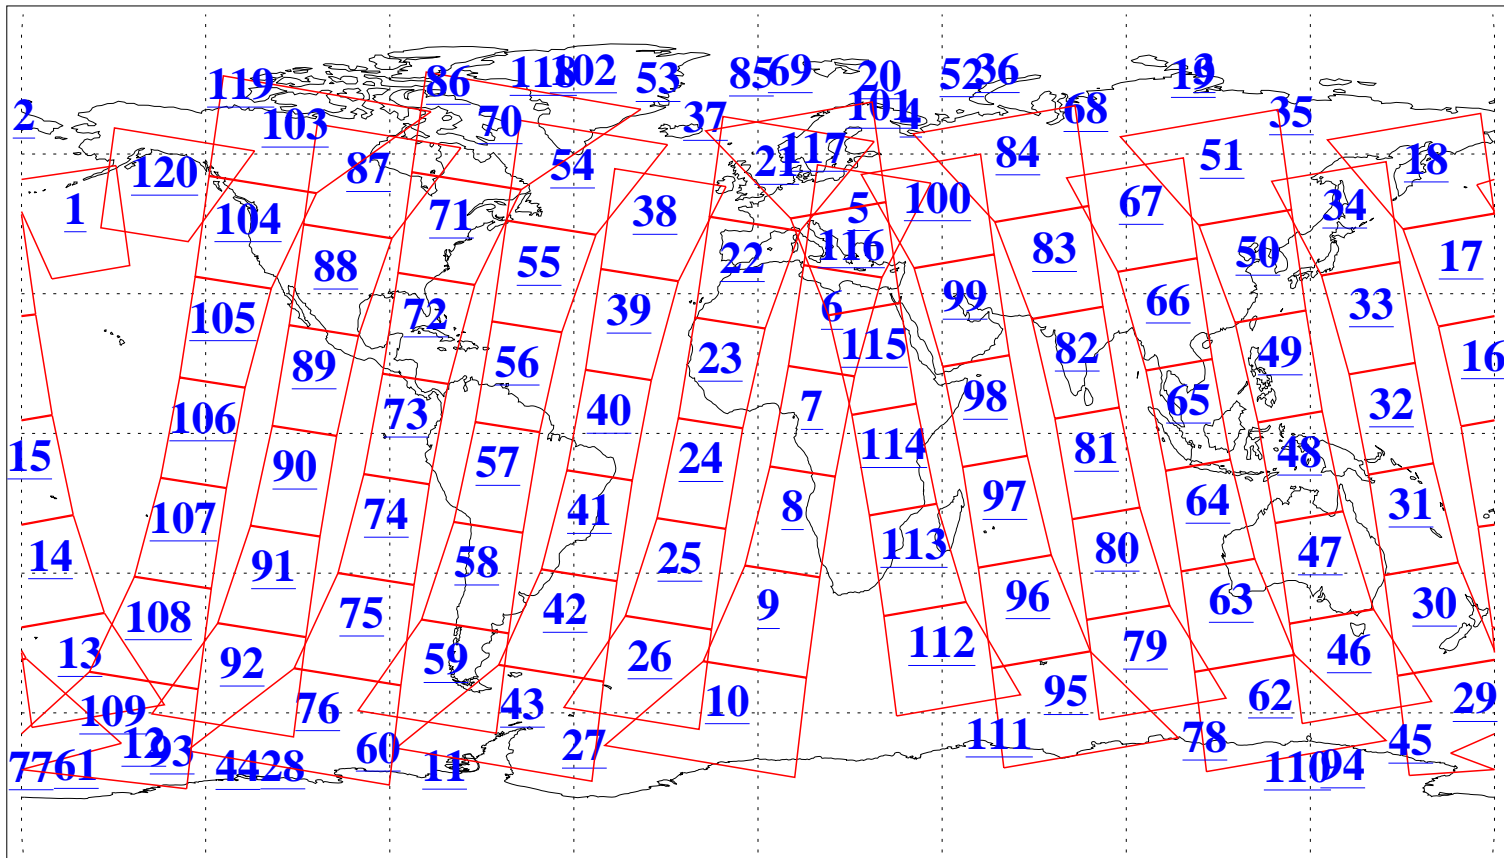

L1B Availability
AMSU Granules: 240
HSB Granules: 0
AIRS Granules: 240

28 Mar 2012
DoY 88
Aqua Day 3616
Granules: 1 to 120

Granules: 121 to 240

Legend: AMSU Available, HSB Available, AIRS Available

L1B Availability
AMSU Granules: 240
HSB Granules: 0
AIRS Granules: 240

28 Mar 2012
DoY 88
Aqua Day 3616

Ascending Granules

Descending Granules

Legend: AMSU Available, HSB Available, AIRS Available

L1B Availability
AMSU Granules: 240
HSB Granules: 0
AIRS Granules: 240

28 Mar 2012
DoY 88
Aqua Day 3616

Northern Hemisphere Granules

Southern Hemisphere Granules

Legend: AMSU Available, HSB Available, AIRS Available