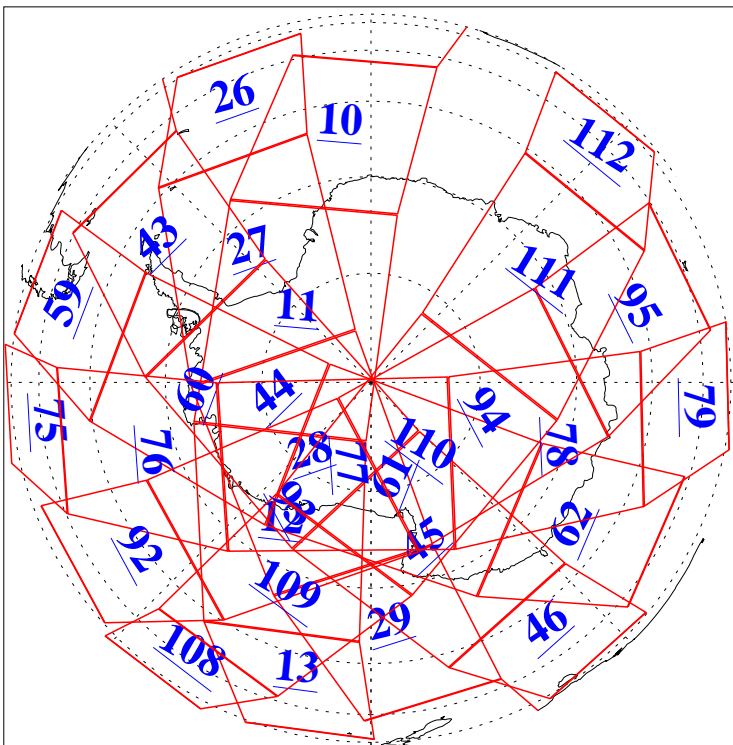

L1B Availability
AMSU Granules: 240
HSB Granules: 0
AIRS Granules: 240

28 Mar 2012
DoY 88
Aqua Day 3616
Granules: 1 to 120

Granules: 121 to 240

Legend: AMSU Available, HSB Available, AIRS Available

L1B Availability
AMSU Granules: 240
HSB Granules: 0
AIRS Granules: 240

28 Mar 2012
DoY 88
Aqua Day 3616

Ascending Granules

Descending Granules

Legend: AMSU Available, HSB Available, AIRS Available

L1B Availability
AMSU Granules: 240
HSB Granules: 0
AIRS Granules: 240

28 Mar 2012
DoY 88
Aqua Day 3616

Northern Hemisphere Granules

Southern Hemisphere Granules

Legend: AMSU Available, HSB Available, AIRS Available