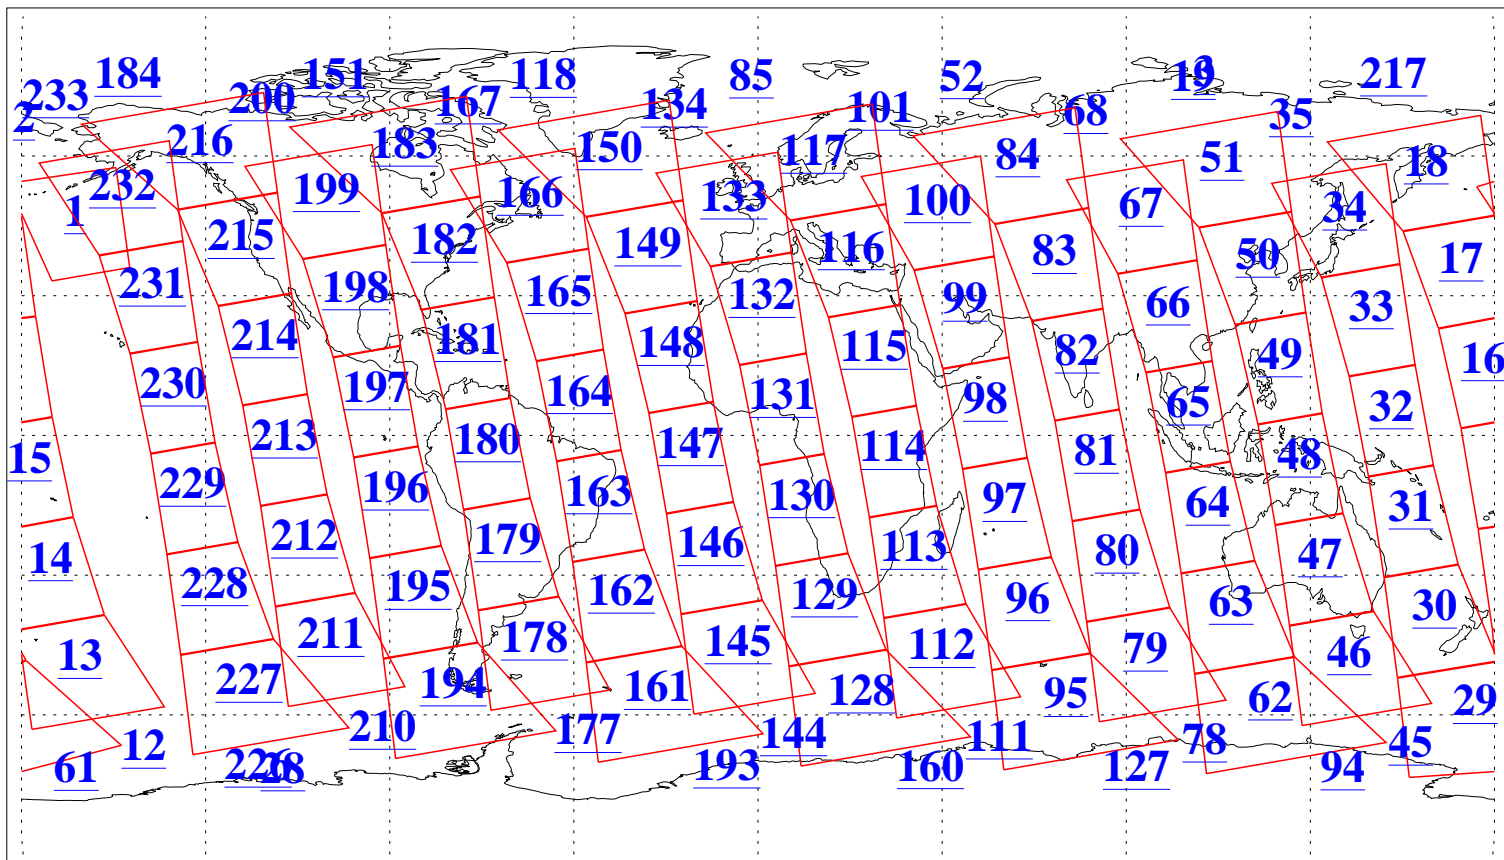

L1B Availability
AMSU Granules: 240
HSB Granules: 0
AIRS Granules: 240

28 Mar 2012
DoY 88
Aqua Day 3616
Granules: 1 to 120

Granules: 121 to 240

Legend: AMSU Available, HSB Available, AIRS Available

L1B Availability
AMSU Granules: 240
HSB Granules: 0
AIRS Granules: 240

28 Mar 2012
DoY 88
Aqua Day 3616

Ascending Granules

Descending Granules

Legend: AMSU Available, HSB Available, AIRS Available

L1B Availability
AMSU Granules: 240
HSB Granules: 0
AIRS Granules: 240

28 Mar 2012
DoY 88
Aqua Day 3616

Northern Hemisphere Granules

Southern Hemisphere Granules

Legend: AMSU Available, HSB Available, AIRS Available