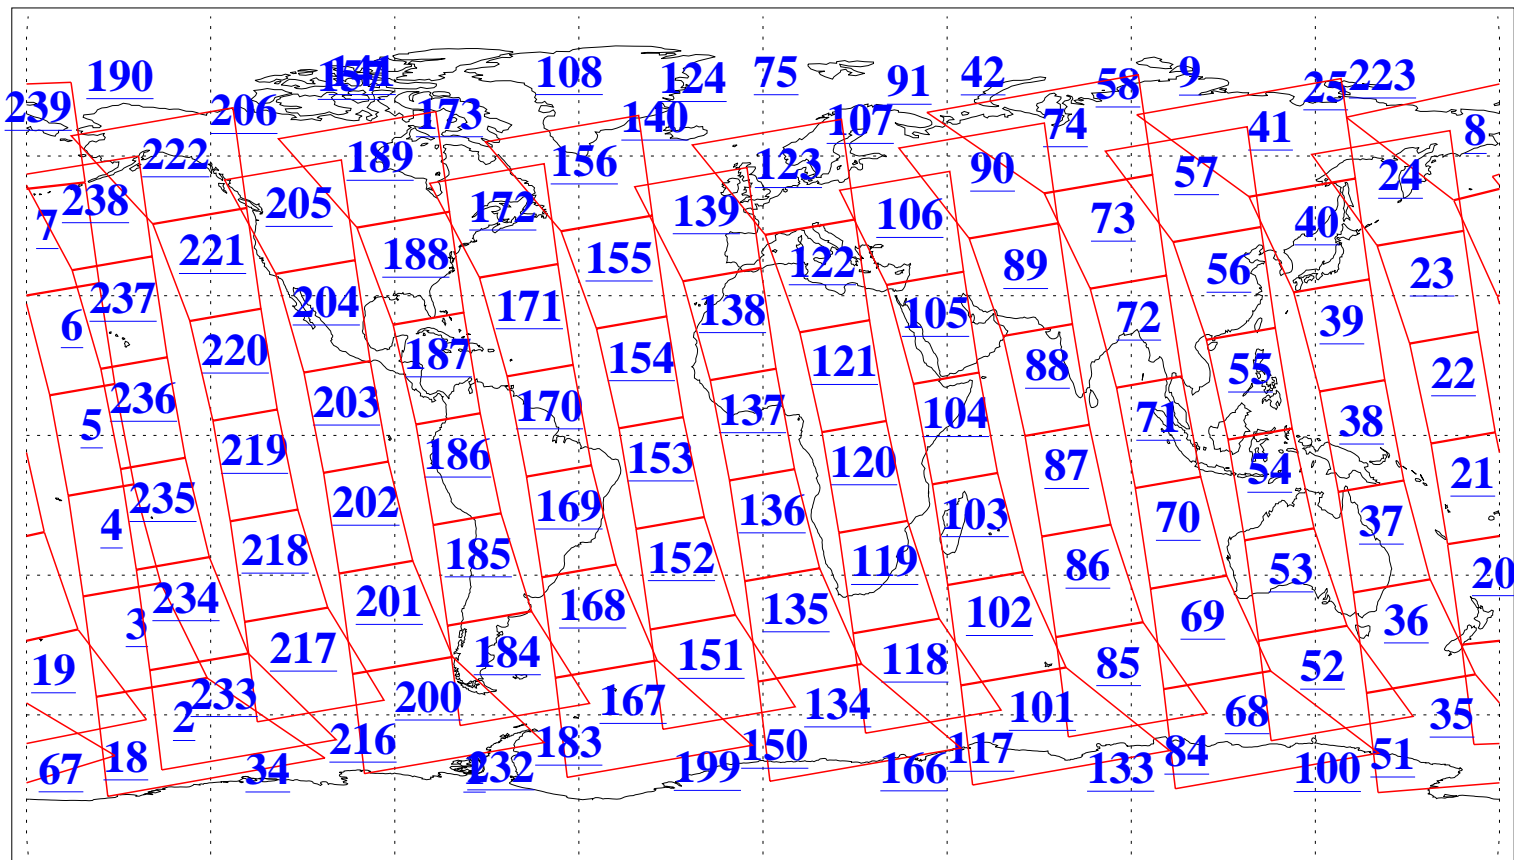

L1B Availability
AMSU Granules: 240
HSB Granules: 0
AIRS Granules: 240

22 Mar 2012
DoY 82
Aqua Day 3610
Granules: 1 to 120

Granules: 121 to 240

Legend: AMSU Available, HSB Available, AIRS Available

L1B Availability
AMSU Granules: 240
HSB Granules: 0
AIRS Granules: 240

22 Mar 2012
DoY 82
Aqua Day 3610
Ascending Granules

Descending Granules

Legend: AMSU Available, HSB Available, AIRS Available

L1B Availability
 AMSU Granules: 240
 HSB Granules: 0
 AIRS Granules: 240

22 Mar 2012
 DoY 82
 Aqua Day 3610

Northern Hemisphere Granules

Southern Hemisphere Granules

Legend: AMSU Available, HSB Available, AIRS Available