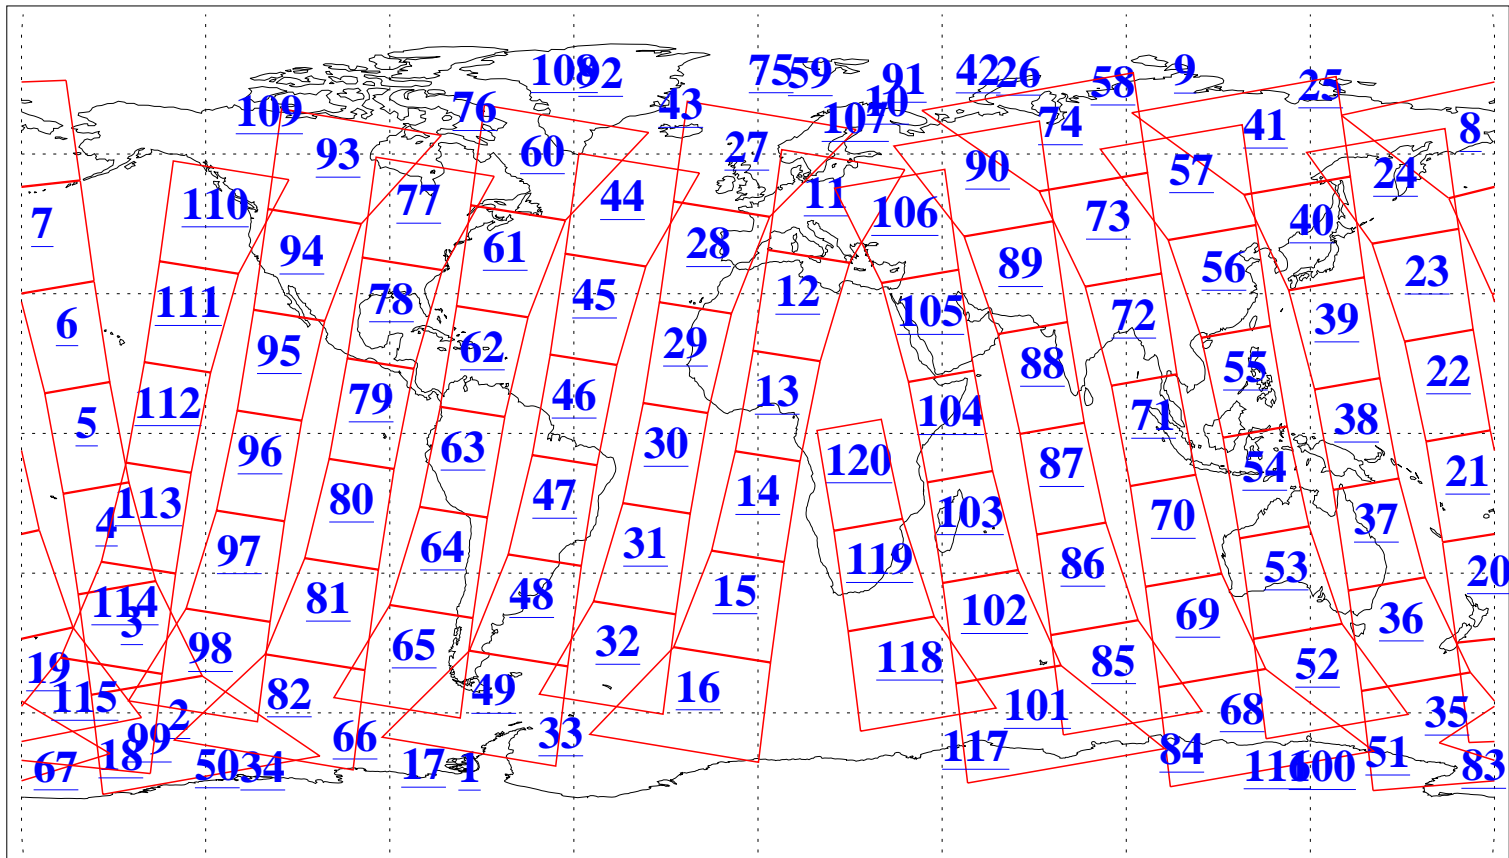

L1B Availability
AMSU Granules: 240
HSB Granules: 0
AIRS Granules: 240

22 Mar 2012
DoY 82
Aqua Day 3610
Granules: 1 to 120

Granules: 121 to 240

Legend: AMSU Available, HSB Available, AIRS Available

L1B Availability
AMSU Granules: 240
HSB Granules: 0
AIRS Granules: 240

22 Mar 2012
DoY 82
Aqua Day 3610
Ascending Granules

Descending Granules

Legend: AMSU Available, HSB Available, AIRS Available

L1B Availability
 AMSU Granules: 240
 HSB Granules: 0
 AIRS Granules: 240

22 Mar 2012
 DoY 82
 Aqua Day 3610

Northern Hemisphere Granules

Southern Hemisphere Granules

Legend: AMSU Available, HSB Available, AIRS Available