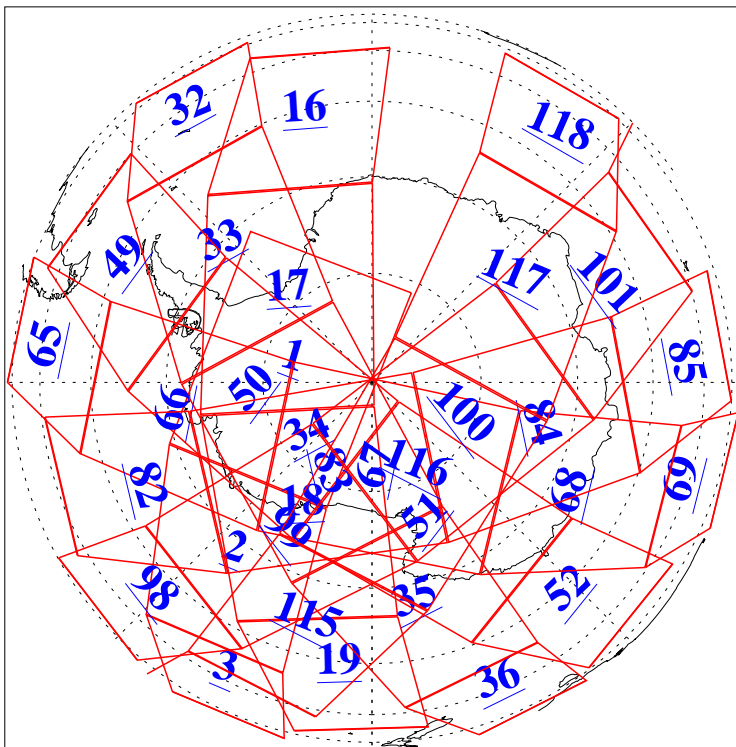

L1B Availability
AMSU Granules: 240
HSB Granules: 0
AIRS Granules: 240

22 Mar 2012
DoY 82
Aqua Day 3610
Granules: 1 to 120

Granules: 121 to 240

Legend: AMSU Available, HSB Available, AIRS Available

L1B Availability
AMSU Granules: 240
HSB Granules: 0
AIRS Granules: 240

22 Mar 2012
DoY 82
Aqua Day 3610
Ascending Granules

Descending Granules

Legend: AMSU Available, HSB Available, AIRS Available

L1B Availability
 AMSU Granules: 240
 HSB Granules: 0
 AIRS Granules: 240

22 Mar 2012
 DoY 82
 Aqua Day 3610

Northern Hemisphere Granules

Southern Hemisphere Granules

Legend: AMSU Available, HSB Available, AIRS Available