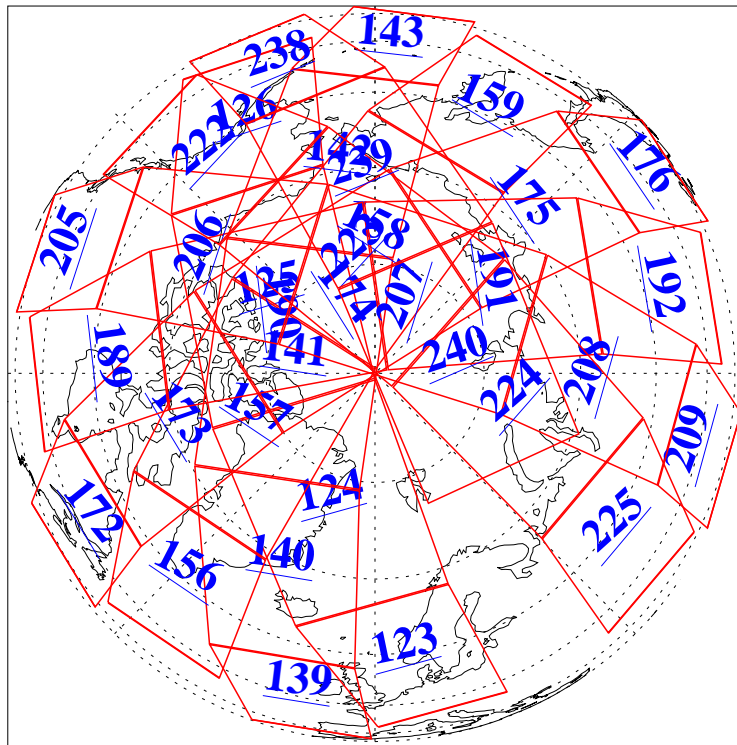

L1B Availability
AMSU Granules: 240
HSB Granules: 0
AIRS Granules: 240

22 Mar 2012
DoY 82
Aqua Day 3610
Granules: 1 to 120

Granules: 121 to 240

Legend: AMSU Available, HSB Available, AIRS Available

L1B Availability
AMSU Granules: 240
HSB Granules: 0
AIRS Granules: 240

22 Mar 2012
DoY 82
Aqua Day 3610
Ascending Granules

Descending Granules

Legend: AMSU Available, HSB Available, AIRS Available

L1B Availability
 AMSU Granules: 240
 HSB Granules: 0
 AIRS Granules: 240

22 Mar 2012
 DoY 82
 Aqua Day 3610

Northern Hemisphere Granules

Southern Hemisphere Granules

Legend: AMSU Available, HSB Available, AIRS Available