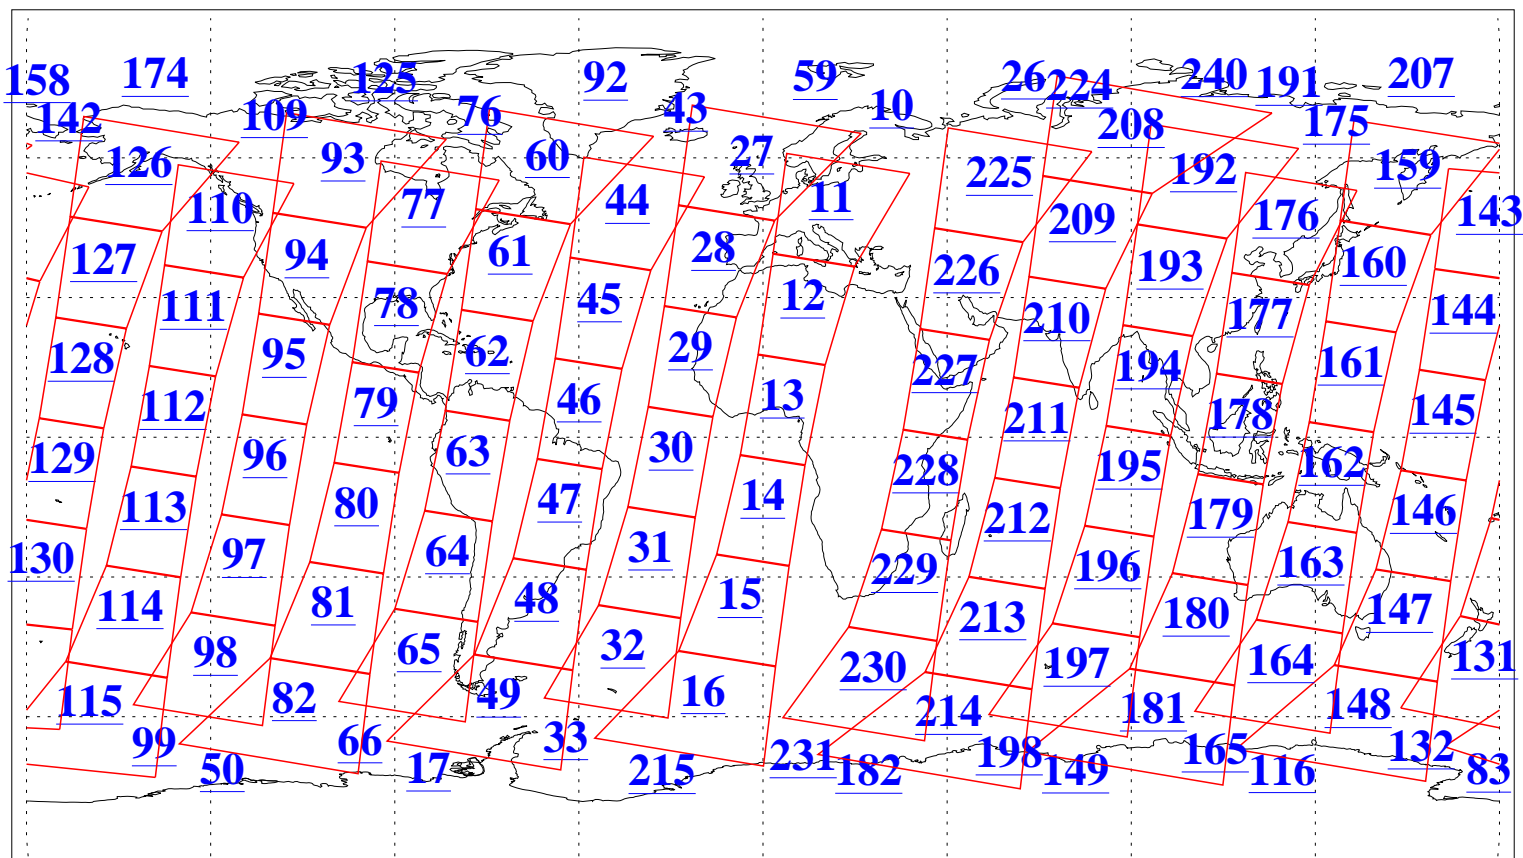

L1B Availability
AMSU Granules: 240
HSB Granules: 0
AIRS Granules: 240

22 Mar 2012
DoY 82
Aqua Day 3610
Granules: 1 to 120

Granules: 121 to 240

Legend: AMSU Available, HSB Available, AIRS Available

L1B Availability
AMSU Granules: 240
HSB Granules: 0
AIRS Granules: 240

22 Mar 2012
DoY 82
Aqua Day 3610
Ascending Granules

Descending Granules

Legend: AMSU Available, HSB Available, AIRS Available

L1B Availability
 AMSU Granules: 240
 HSB Granules: 0
 AIRS Granules: 240

22 Mar 2012
 DoY 82
 Aqua Day 3610

Northern Hemisphere Granules

Southern Hemisphere Granules

Legend: AMSU Available, HSB Available, AIRS Available