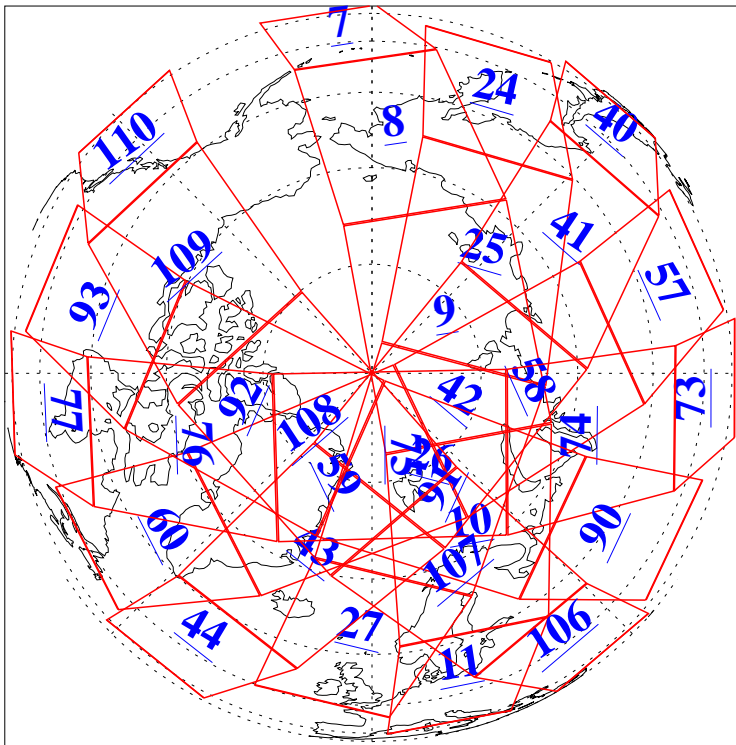

L1B Availability
AMSU Granules: 240
HSB Granules: 0
AIRS Granules: 240

22 Mar 2012
DoY 82
Aqua Day 3610
Granules: 1 to 120

Granules: 121 to 240

Legend: AMSU Available, HSB Available, AIRS Available

L1B Availability
AMSU Granules: 240
HSB Granules: 0
AIRS Granules: 240

22 Mar 2012
DoY 82
Aqua Day 3610
Ascending Granules

Descending Granules

Legend: AMSU Available, HSB Available, AIRS Available

L1B Availability
 AMSU Granules: 240
 HSB Granules: 0
 AIRS Granules: 240

22 Mar 2012
 DoY 82
 Aqua Day 3610

Northern Hemisphere Granules

Southern Hemisphere Granules

Legend: AMSU Available, HSB Available, AIRS Available