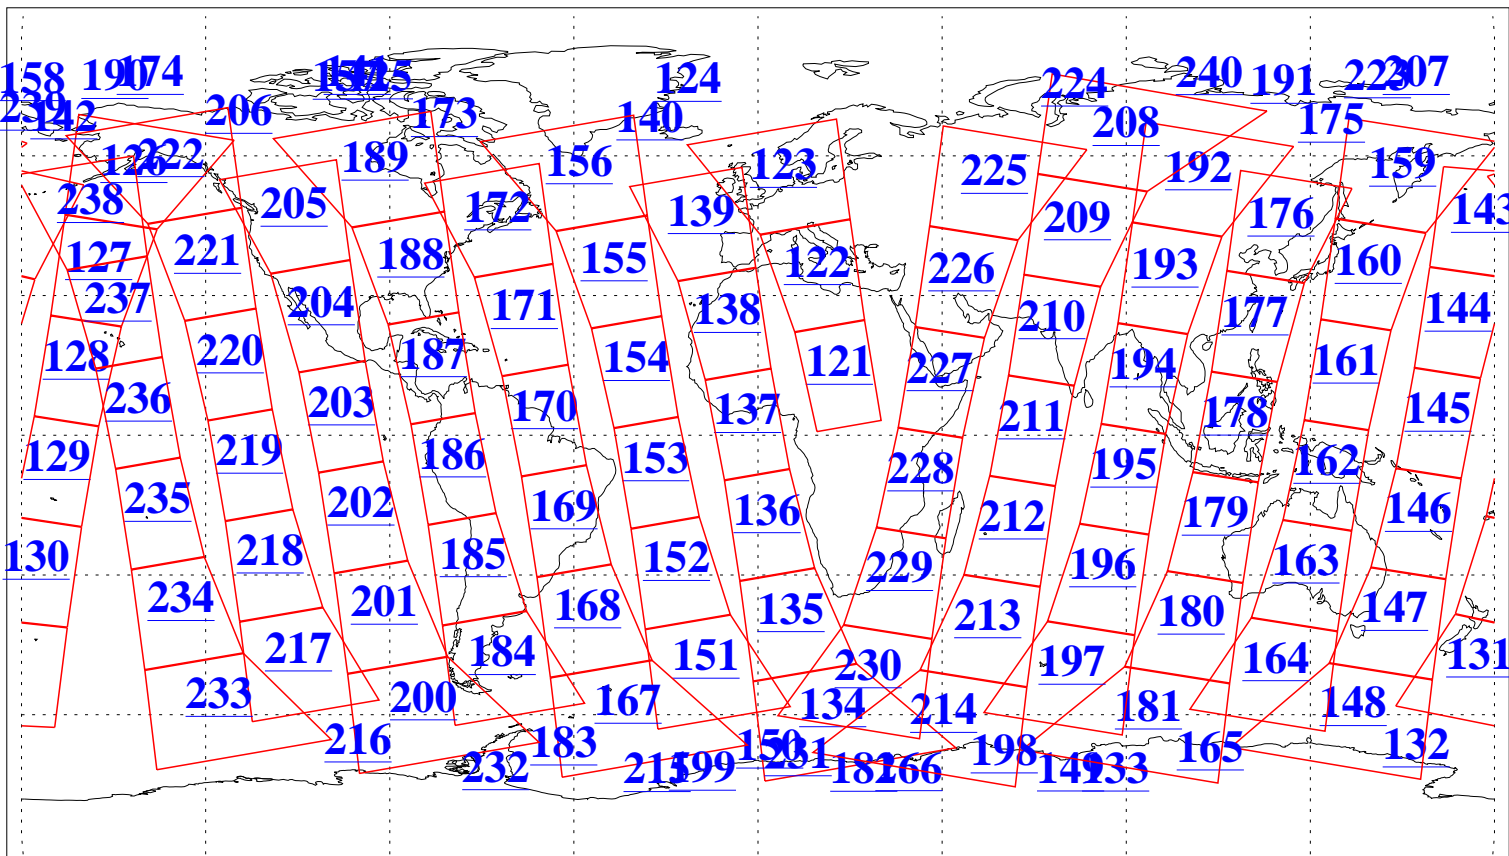

L1B Availability
AMSU Granules: 240
HSB Granules: 0
AIRS Granules: 240

22 Mar 2012
DoY 82
Aqua Day 3610
Granules: 1 to 120

Granules: 121 to 240

Legend: AMSU Available, HSB Available, AIRS Available

L1B Availability
AMSU Granules: 240
HSB Granules: 0
AIRS Granules: 240

22 Mar 2012
DoY 82
Aqua Day 3610
Ascending Granules

Descending Granules

Legend: AMSU Available, HSB Available, AIRS Available

L1B Availability
 AMSU Granules: 240
 HSB Granules: 0
 AIRS Granules: 240

22 Mar 2012
 DoY 82
 Aqua Day 3610

Northern Hemisphere Granules

Southern Hemisphere Granules

Legend: AMSU Available, HSB Available, AIRS Available