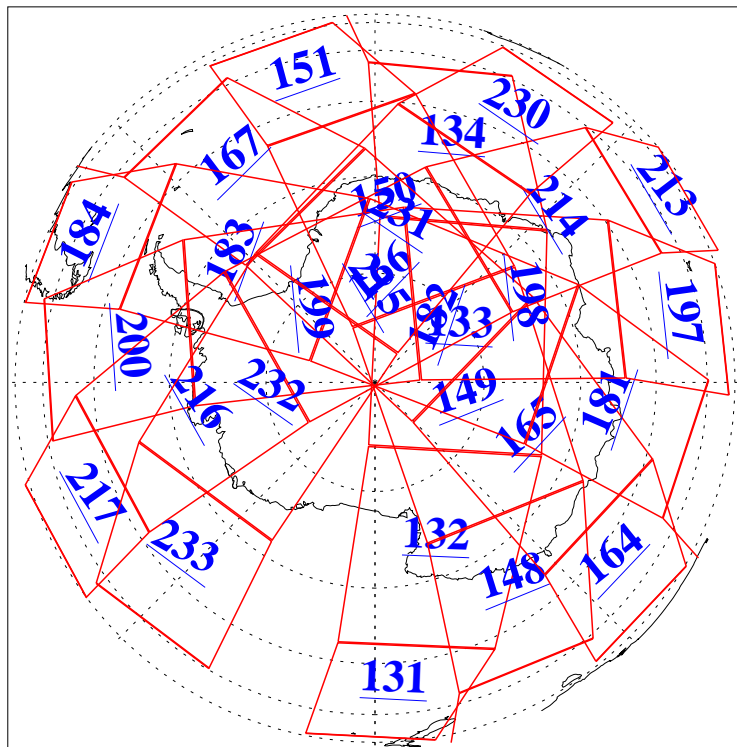

L1B Availability
AMSU Granules: 240
HSB Granules: 0
AIRS Granules: 240

22 Mar 2012
DoY 82
Aqua Day 3610
Granules: 1 to 120

Granules: 121 to 240

Legend: AMSU Available, HSB Available, AIRS Available

L1B Availability
AMSU Granules: 240
HSB Granules: 0
AIRS Granules: 240

22 Mar 2012
DoY 82
Aqua Day 3610
Ascending Granules

Descending Granules

Legend: AMSU Available, HSB Available, AIRS Available

L1B Availability
 AMSU Granules: 240
 HSB Granules: 0
 AIRS Granules: 240

22 Mar 2012
 DoY 82
 Aqua Day 3610

Northern Hemisphere Granules

Southern Hemisphere Granules

Legend: AMSU Available, HSB Available, AIRS Available