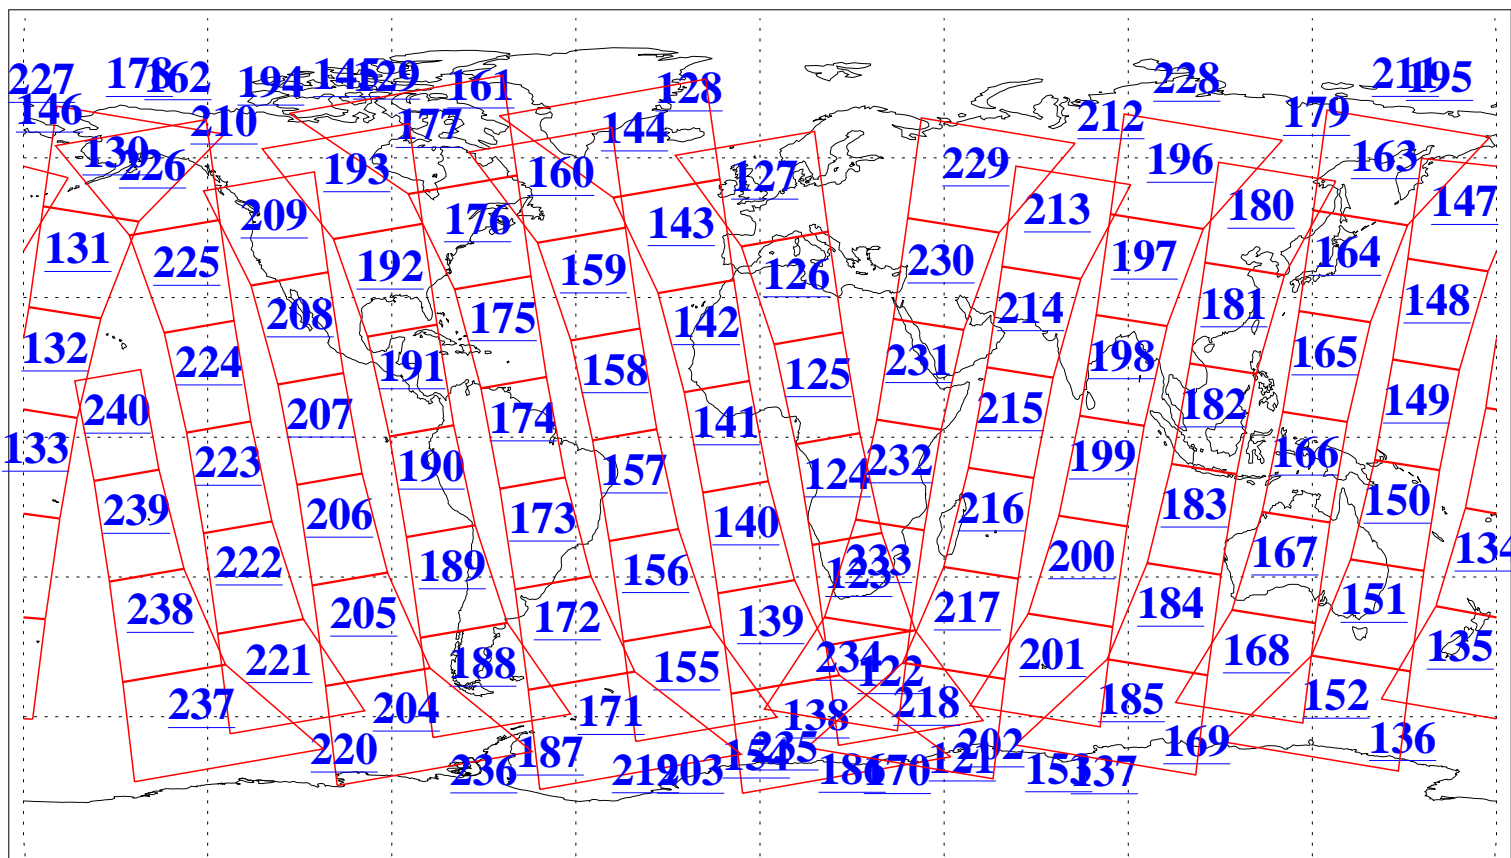

L1B Availability
AMSU Granules: 240
HSB Granules: 0
AIRS Granules: 240

2 Mar 2012
DoY 62
Aqua Day 3590
Granules: 1 to 120

Granules: 121 to 240

Legend: AMSU Available, HSB Available, AIRS Available

L1B Availability
AMSU Granules: 240
HSB Granules: 0
AIRS Granules: 240

2 Mar 2012
DoY 62
Aqua Day 3590
Ascending Granules

Descending Granules

Legend: AMSU Available, HSB Available, AIRS Available

L1B Availability
 AMSU Granules: 240
 HSB Granules: 0
 AIRS Granules: 240

2 Mar 2012
 DoY 62
 Aqua Day 3590

Northern Hemisphere Granules

Southern Hemisphere Granules

Legend: AMSU Available, HSB Available, AIRS Available