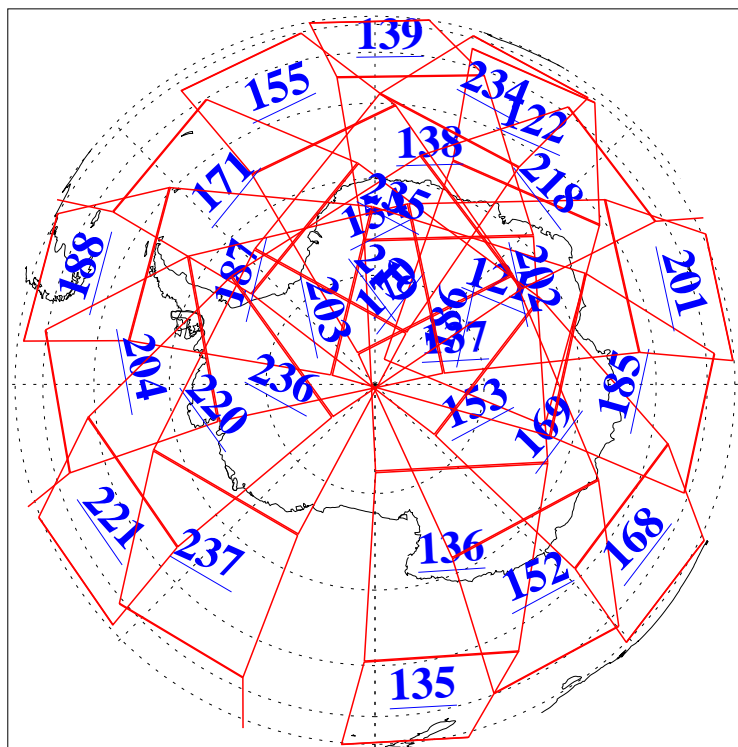

2 Mar 2012
DoY 62
Aqua Day 3590
Ascending Granules

Descending Granules

Legend: AMSU Available, HSB Available, AIRS Available

L1B Availability
 AMSU Granules: 240
 HSB Granules: 0
 AIRS Granules: 240

2 Mar 2012
 DoY 62
 Aqua Day 3590

Northern Hemisphere Granules

Southern Hemisphere Granules

Legend: AMSU Available, HSB Available, AIRS Available