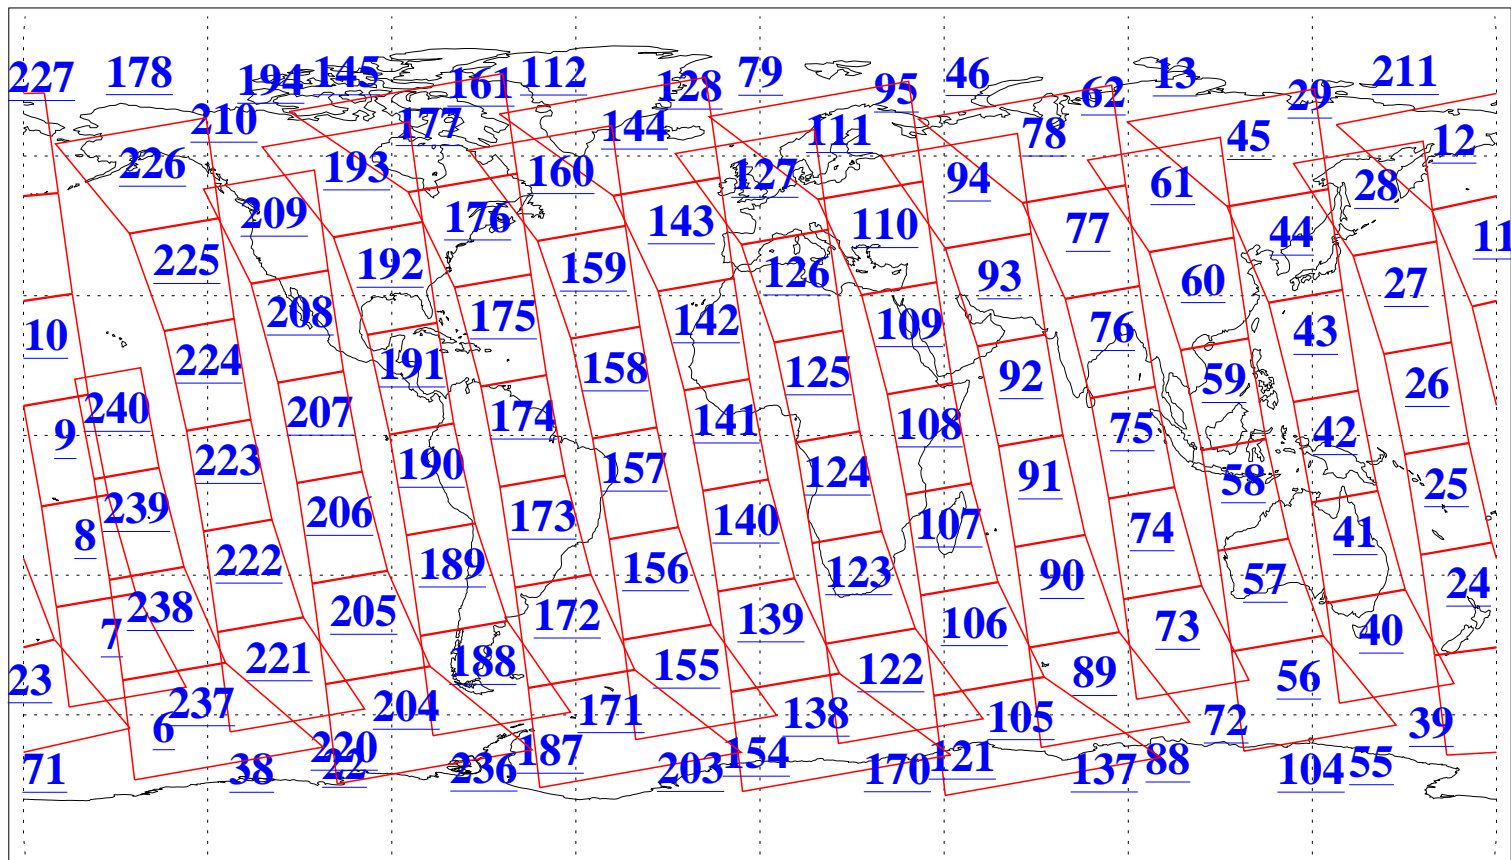

L1B Availability
AMSU Granules: 240
HSB Granules: 0
AIRS Granules: 240

2 Mar 2012
DoY 62
Aqua Day 3590
Granules: 1 to 120

Granules: 121 to 240

Legend: AMSU Available, HSB Available, AIRS Available

L1B Availability
AMSU Granules: 240
HSB Granules: 0
AIRS Granules: 240

2 Mar 2012
DoY 62
Aqua Day 3590
Ascending Granules

Descending Granules

Legend: AMSU Available, HSB Available, AIRS Available

L1B Availability
 AMSU Granules: 240
 HSB Granules: 0
 AIRS Granules: 240

2 Mar 2012
 DoY 62
 Aqua Day 3590

Northern Hemisphere Granules

Southern Hemisphere Granules

Legend: AMSU Available, HSB Available, AIRS Available