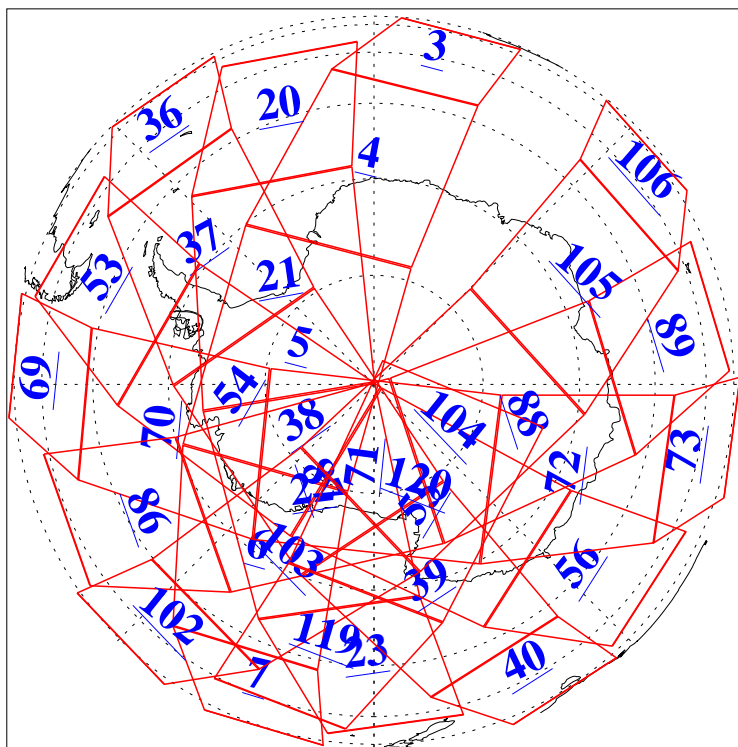

L1B Availability
AMSU Granules: 240
HSB Granules: 0
AIRS Granules: 240

2 Mar 2012
DoY 62
Aqua Day 3590
Granules: 1 to 120

Granules: 121 to 240

Legend: AMSU Available, HSB Available, AIRS Available

L1B Availability
AMSU Granules: 240
HSB Granules: 0
AIRS Granules: 240

2 Mar 2012
DoY 62
Aqua Day 3590
Ascending Granules

Descending Granules

Legend: AMSU Available, HSB Available, AIRS Available

L1B Availability
 AMSU Granules: 240
 HSB Granules: 0
 AIRS Granules: 240

2 Mar 2012
 DoY 62
 Aqua Day 3590

Northern Hemisphere Granules

Southern Hemisphere Granules

Legend: AMSU Available, HSB Available, AIRS Available