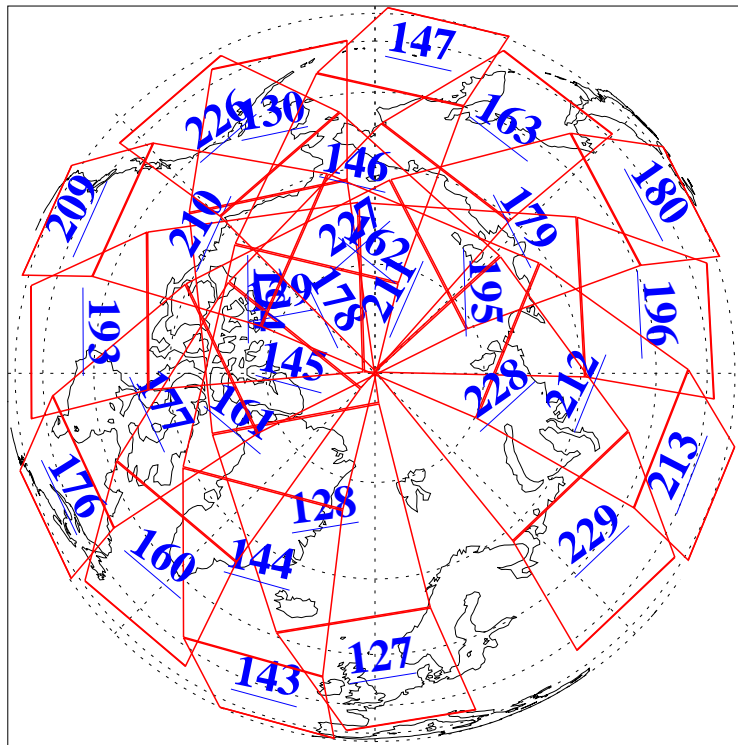

2 Mar 2012
DoY 62
Aqua Day 3590
Ascending Granules

Descending Granules

Legend: AMSU Available, HSB Available, AIRS Available

L1B Availability
 AMSU Granules: 240
 HSB Granules: 0
 AIRS Granules: 240

2 Mar 2012
 DoY 62
 Aqua Day 3590

Northern Hemisphere Granules

Southern Hemisphere Granules

Legend: AMSU Available, HSB Available, AIRS Available