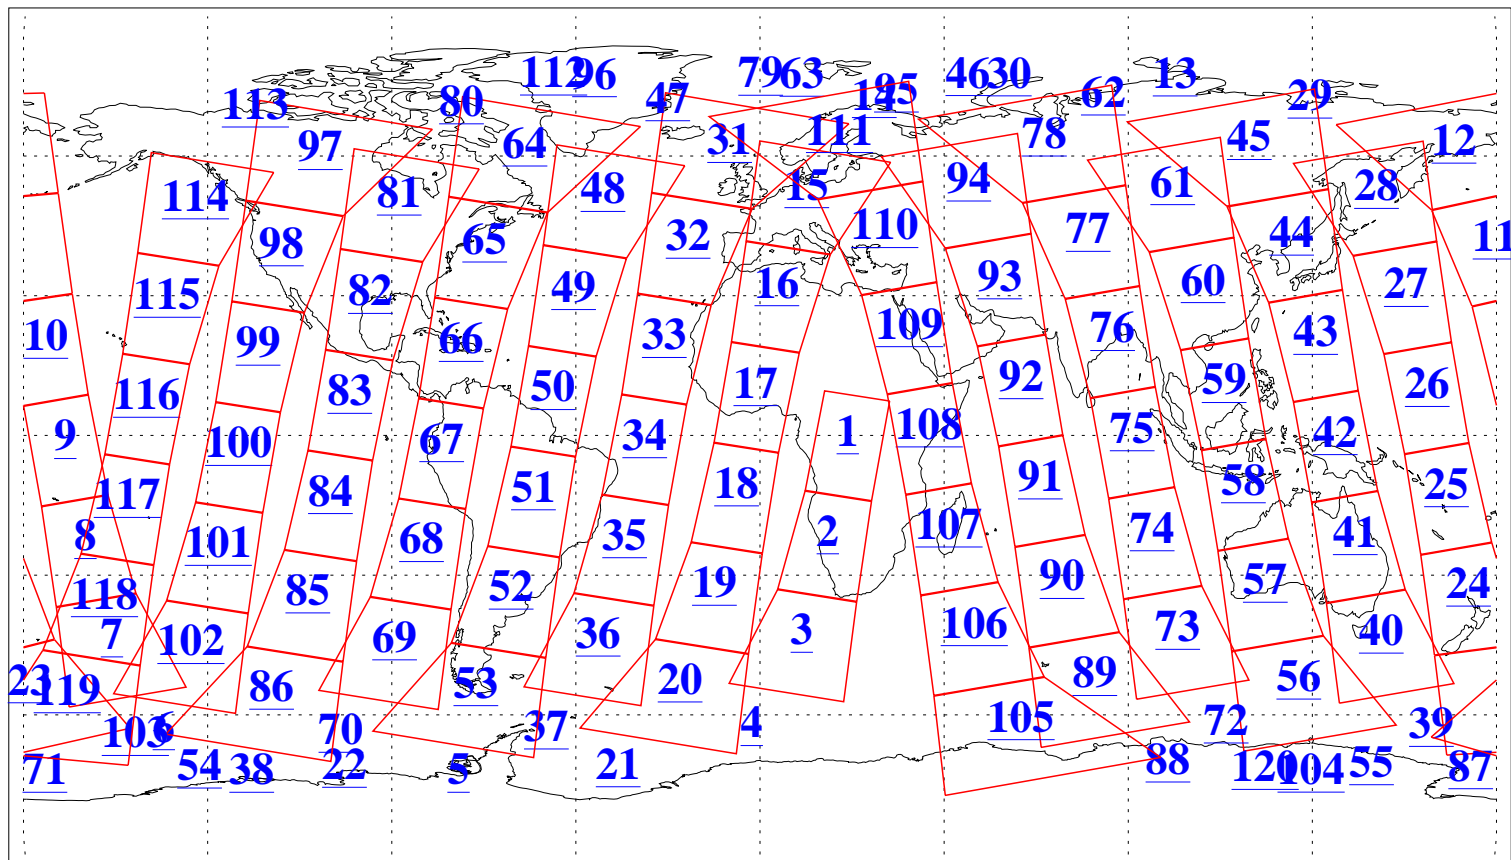

L1B Availability
AMSU Granules: 240
HSB Granules: 0
AIRS Granules: 240

2 Mar 2012
DoY 62
Aqua Day 3590
Granules: 1 to 120

Granules: 121 to 240

Legend: AMSU Available, HSB Available, AIRS Available

L1B Availability
AMSU Granules: 240
HSB Granules: 0
AIRS Granules: 240

2 Mar 2012
DoY 62
Aqua Day 3590
Ascending Granules

Descending Granules

Legend: AMSU Available, HSB Available, AIRS Available

L1B Availability
 AMSU Granules: 240
 HSB Granules: 0
 AIRS Granules: 240

2 Mar 2012
 DoY 62
 Aqua Day 3590

Northern Hemisphere Granules

Southern Hemisphere Granules

Legend: AMSU Available, HSB Available, AIRS Available