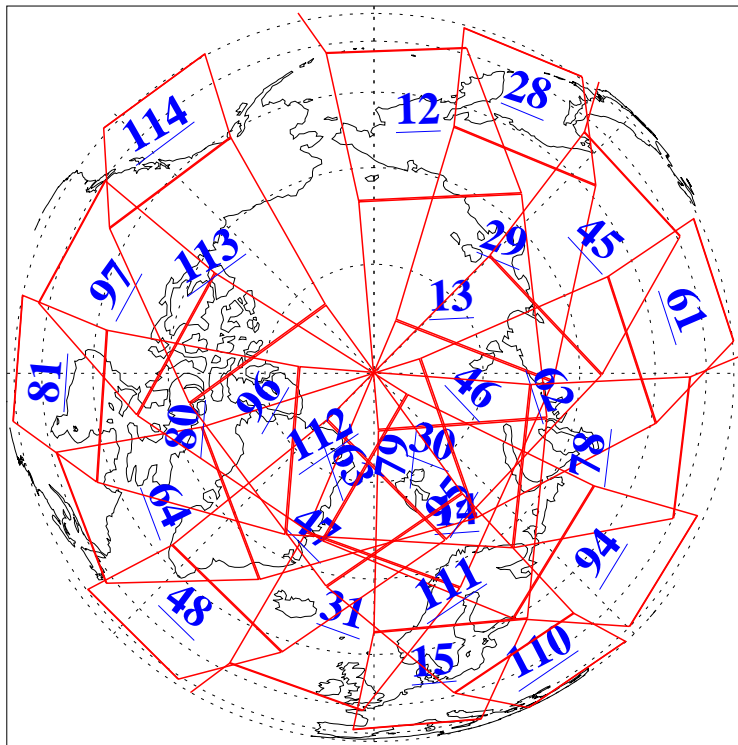

L1B Availability
AMSU Granules: 240
HSB Granules: 0
AIRS Granules: 240

2 Mar 2012
DoY 62
Aqua Day 3590
Granules: 1 to 120

Granules: 121 to 240

Legend: AMSU Available, HSB Available, AIRS Available

L1B Availability
AMSU Granules: 240
HSB Granules: 0
AIRS Granules: 240

2 Mar 2012
DoY 62
Aqua Day 3590
Ascending Granules

Descending Granules

Legend: AMSU Available, HSB Available, AIRS Available

L1B Availability
 AMSU Granules: 240
 HSB Granules: 0
 AIRS Granules: 240

2 Mar 2012
 DoY 62
 Aqua Day 3590

Northern Hemisphere Granules

Southern Hemisphere Granules

Legend: AMSU Available, HSB Available, AIRS Available