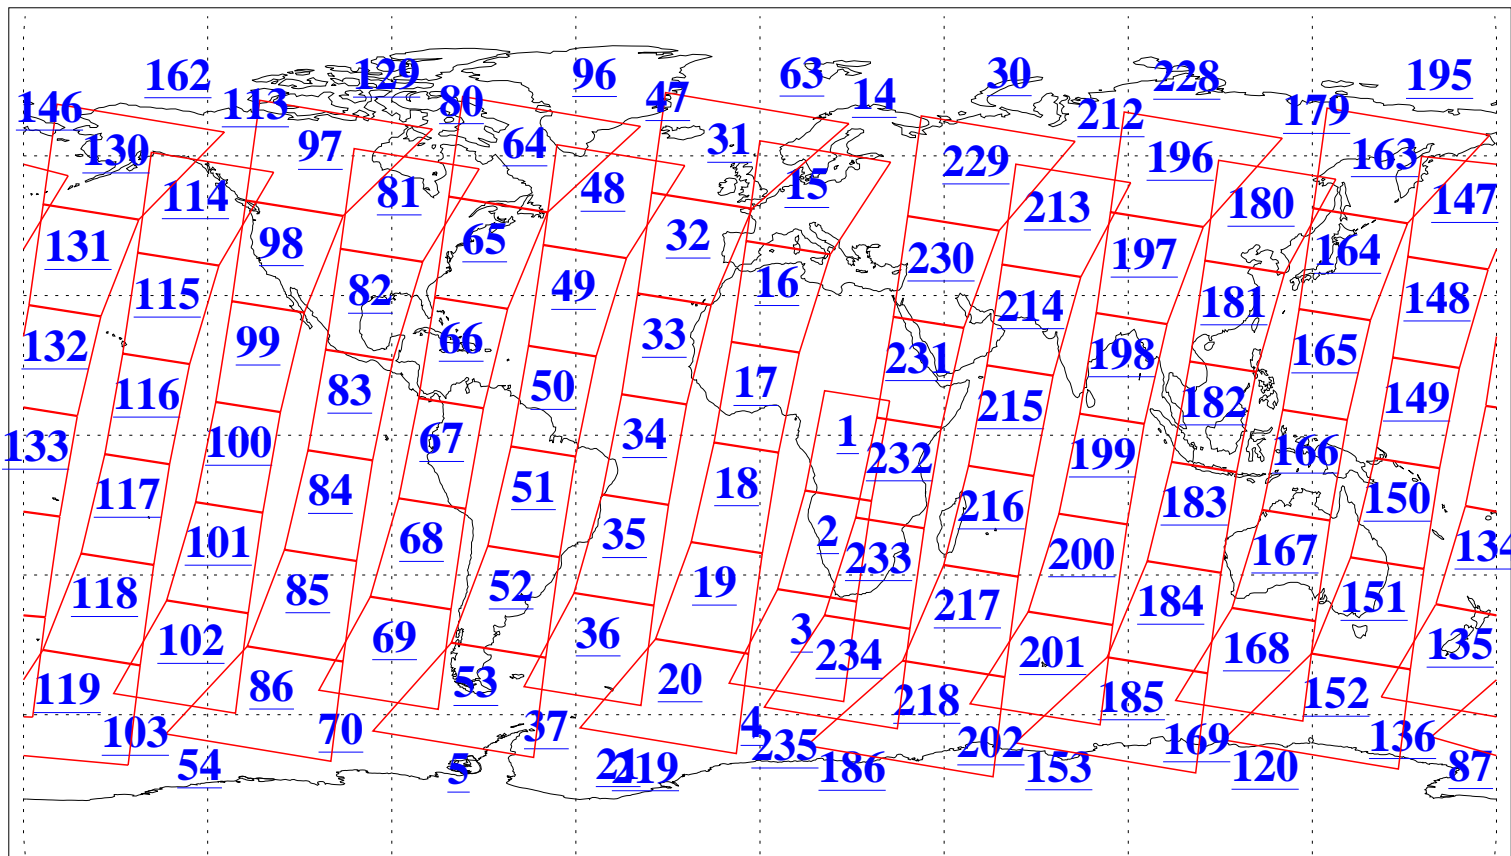

L1B Availability
AMSU Granules: 240
HSB Granules: 0
AIRS Granules: 240

2 Mar 2012
DoY 62
Aqua Day 3590
Granules: 1 to 120

Granules: 121 to 240

Legend: AMSU Available, HSB Available, AIRS Available

L1B Availability
AMSU Granules: 240
HSB Granules: 0
AIRS Granules: 240

2 Mar 2012
DoY 62
Aqua Day 3590
Ascending Granules

Descending Granules

Legend: AMSU Available, HSB Available, AIRS Available

L1B Availability
 AMSU Granules: 240
 HSB Granules: 0
 AIRS Granules: 240

2 Mar 2012
 DoY 62
 Aqua Day 3590

Northern Hemisphere Granules

Southern Hemisphere Granules

Legend: AMSU Available, HSB Available, AIRS Available