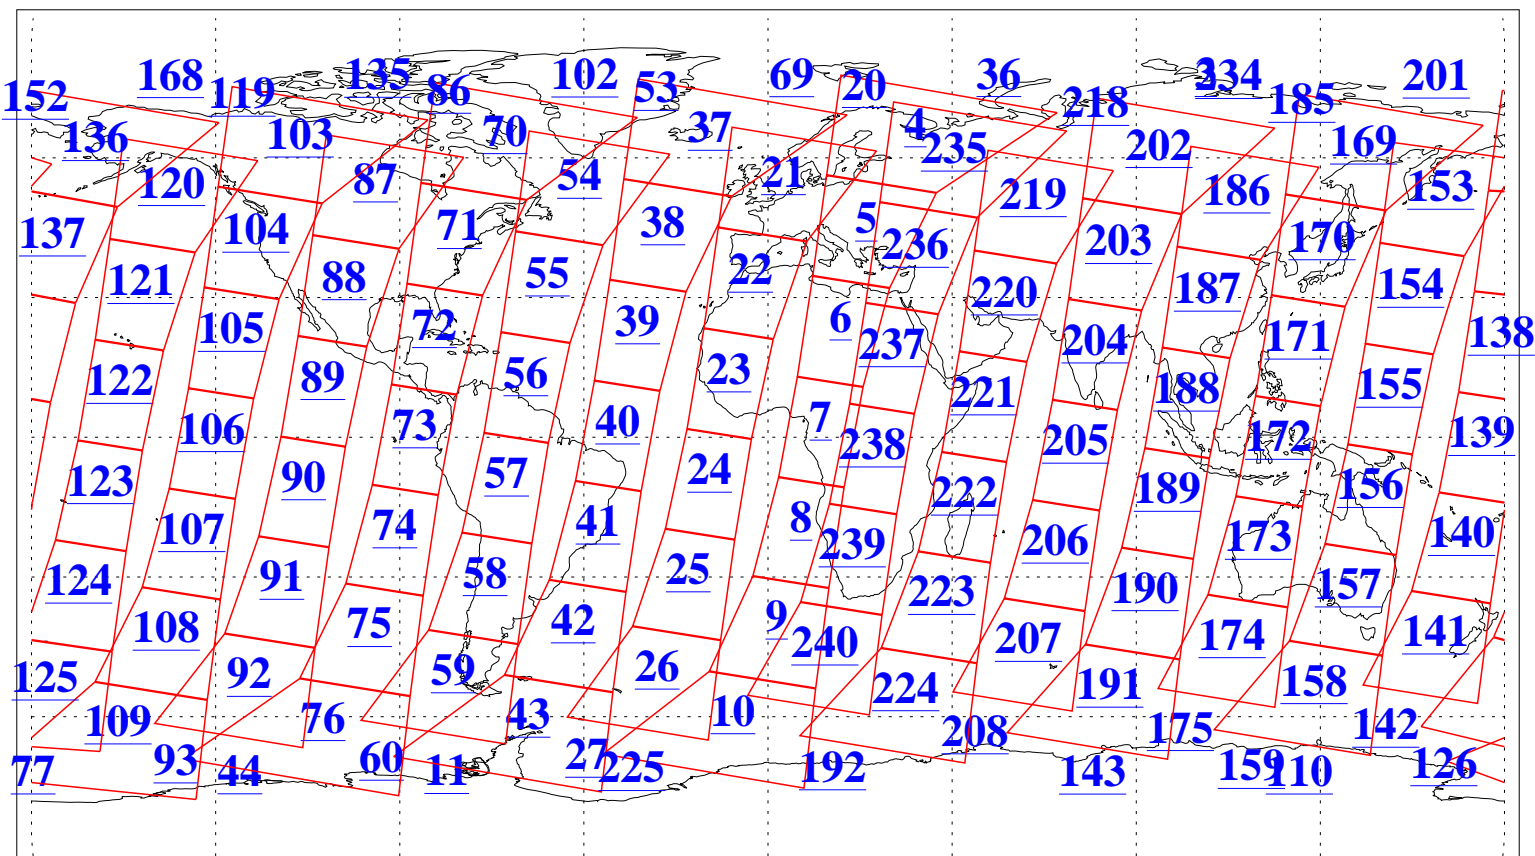

L1B Availability  
AMSU Granules: 240  
HSB Granules: 0  
AIRS Granules: 240

9 Feb 2012  
DoY 40  
Aqua Day 3568  
Granules: 1 to 120

Granules: 121 to 240

Legend: AMSU Available, HSB Available, AIRS Available

L1B Availability  
AMSU Granules: 240  
HSB Granules: 0  
AIRS Granules: 240

9 Feb 2012  
DoY 40  
Aqua Day 3568  
Ascending Granules

Descending Granules

Legend: AMSU Available, HSB Available, AIRS Available