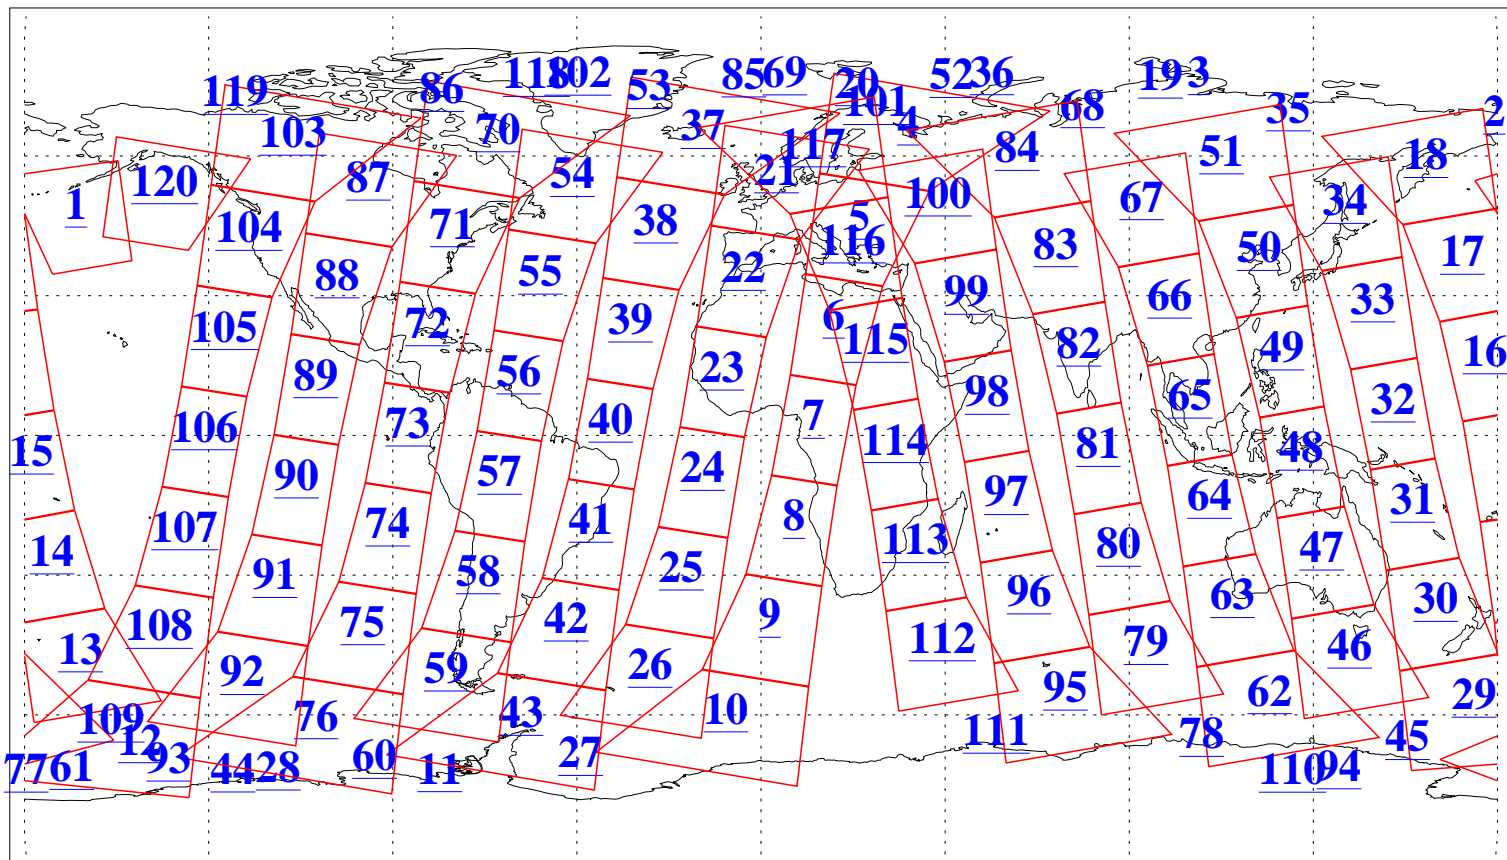

L1B Availability  
AMSU Granules: 240  
HSB Granules: 0  
AIRS Granules: 240

9 Feb 2012  
DoY 40  
Aqua Day 3568  
Granules: 1 to 120

Granules: 121 to 240

Legend: AMSU Available, HSB Available, AIRS Available

L1B Availability  
AMSU Granules: 240  
HSB Granules: 0  
AIRS Granules: 240

9 Feb 2012  
DoY 40  
Aqua Day 3568  
Ascending Granules

Descending Granules

Legend: AMSU Available, HSB Available, AIRS Available

L1B Availability  
 AMSU Granules: 240  
 HSB Granules: 0  
 AIRS Granules: 240

9 Feb 2012  
 DoY 40  
 Aqua Day 3568

Northern Hemisphere Granules

Southern Hemisphere Granules

Legend: AMSU Available, HSB Available, AIRS Available