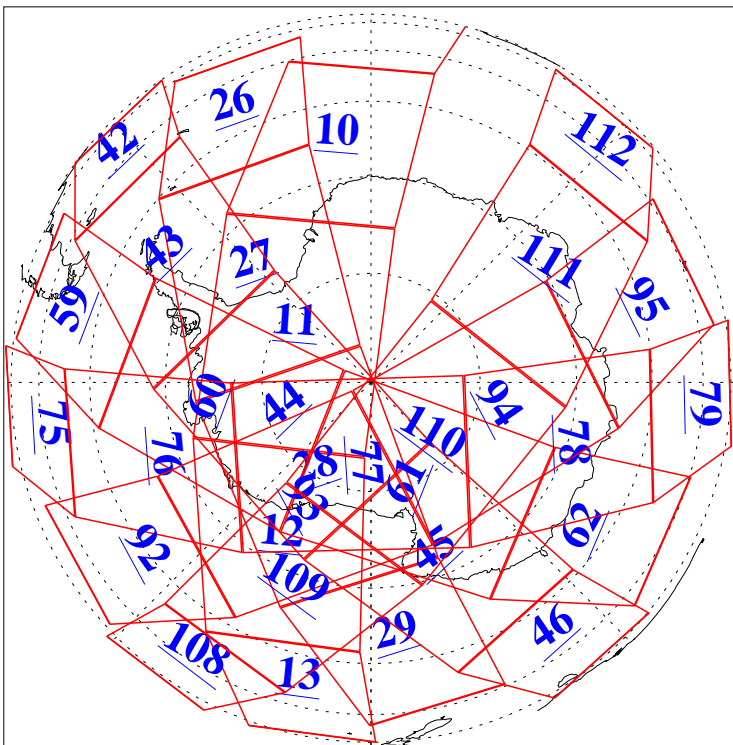

L1B Availability  
AMSU Granules: 240  
HSB Granules: 0  
AIRS Granules: 240

9 Feb 2012  
DoY 40  
Aqua Day 3568  
Granules: 1 to 120

Granules: 121 to 240

Legend: AMSU Available, HSB Available, AIRS Available

L1B Availability  
AMSU Granules: 240  
HSB Granules: 0  
AIRS Granules: 240

9 Feb 2012  
DoY 40  
Aqua Day 3568  
Ascending Granules

Descending Granules

Legend: AMSU Available, HSB Available, AIRS Available

L1B Availability  
 AMSU Granules: 240  
 HSB Granules: 0  
 AIRS Granules: 240

9 Feb 2012  
 DoY 40  
 Aqua Day 3568

Northern Hemisphere Granules

Southern Hemisphere Granules

Legend: AMSU Available, HSB Available, AIRS Available