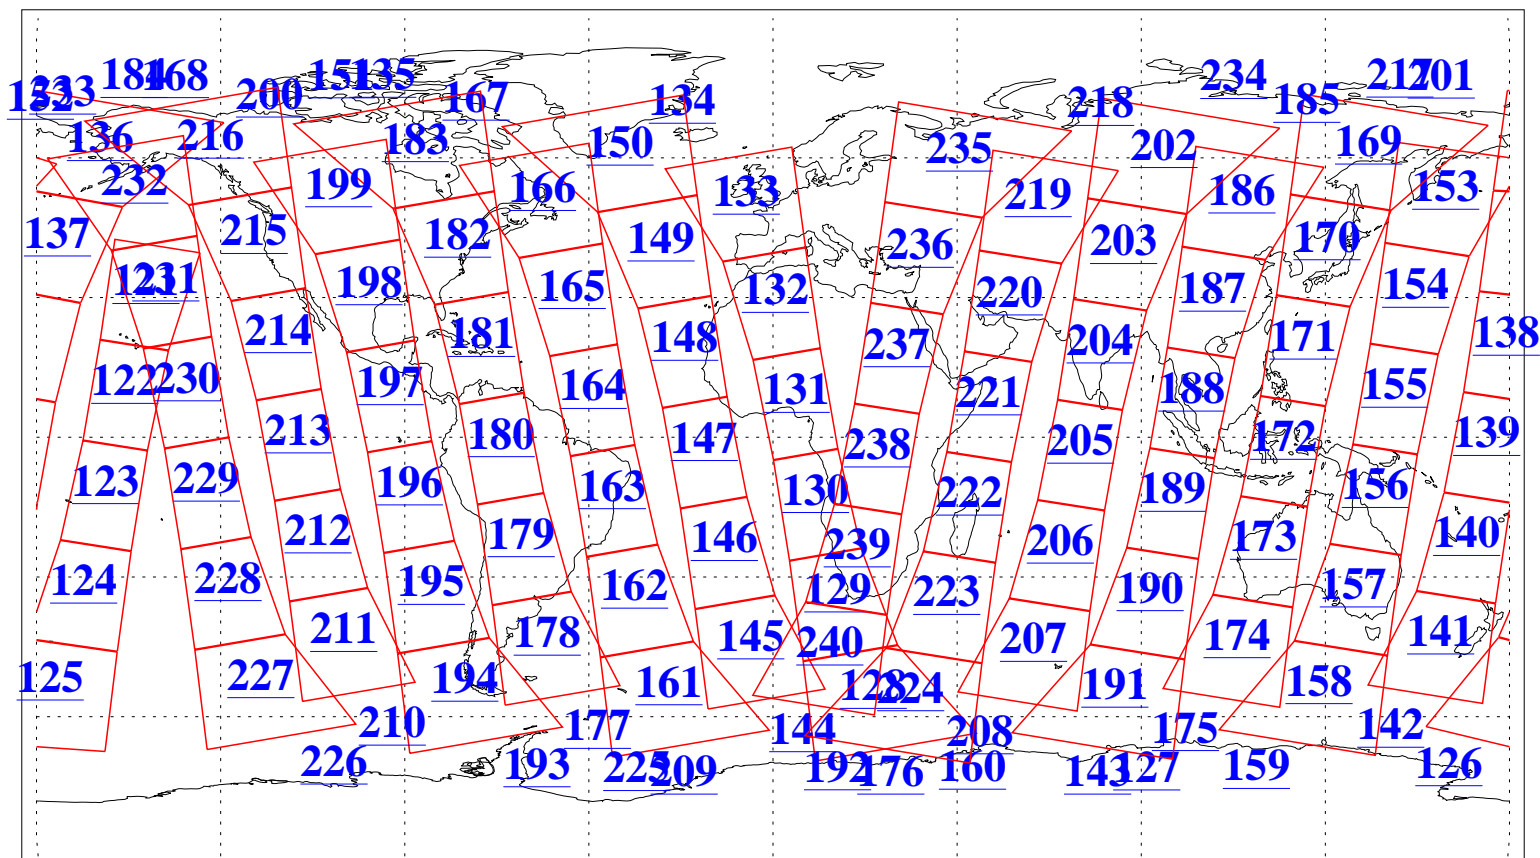

L1B Availability  
AMSU Granules: 240  
HSB Granules: 0  
AIRS Granules: 240

9 Feb 2012  
DoY 40  
Aqua Day 3568  
Granules: 1 to 120

Granules: 121 to 240

Legend: AMSU Available, HSB Available, AIRS Available

L1B Availability  
AMSU Granules: 240  
HSB Granules: 0  
AIRS Granules: 240

9 Feb 2012  
DoY 40  
Aqua Day 3568  
Ascending Granules

Descending Granules

Legend: AMSU Available, HSB Available, AIRS Available

L1B Availability  
 AMSU Granules: 240  
 HSB Granules: 0  
 AIRS Granules: 240

9 Feb 2012  
 DoY 40  
 Aqua Day 3568

Northern Hemisphere Granules

Southern Hemisphere Granules

Legend: AMSU Available, HSB Available, AIRS Available