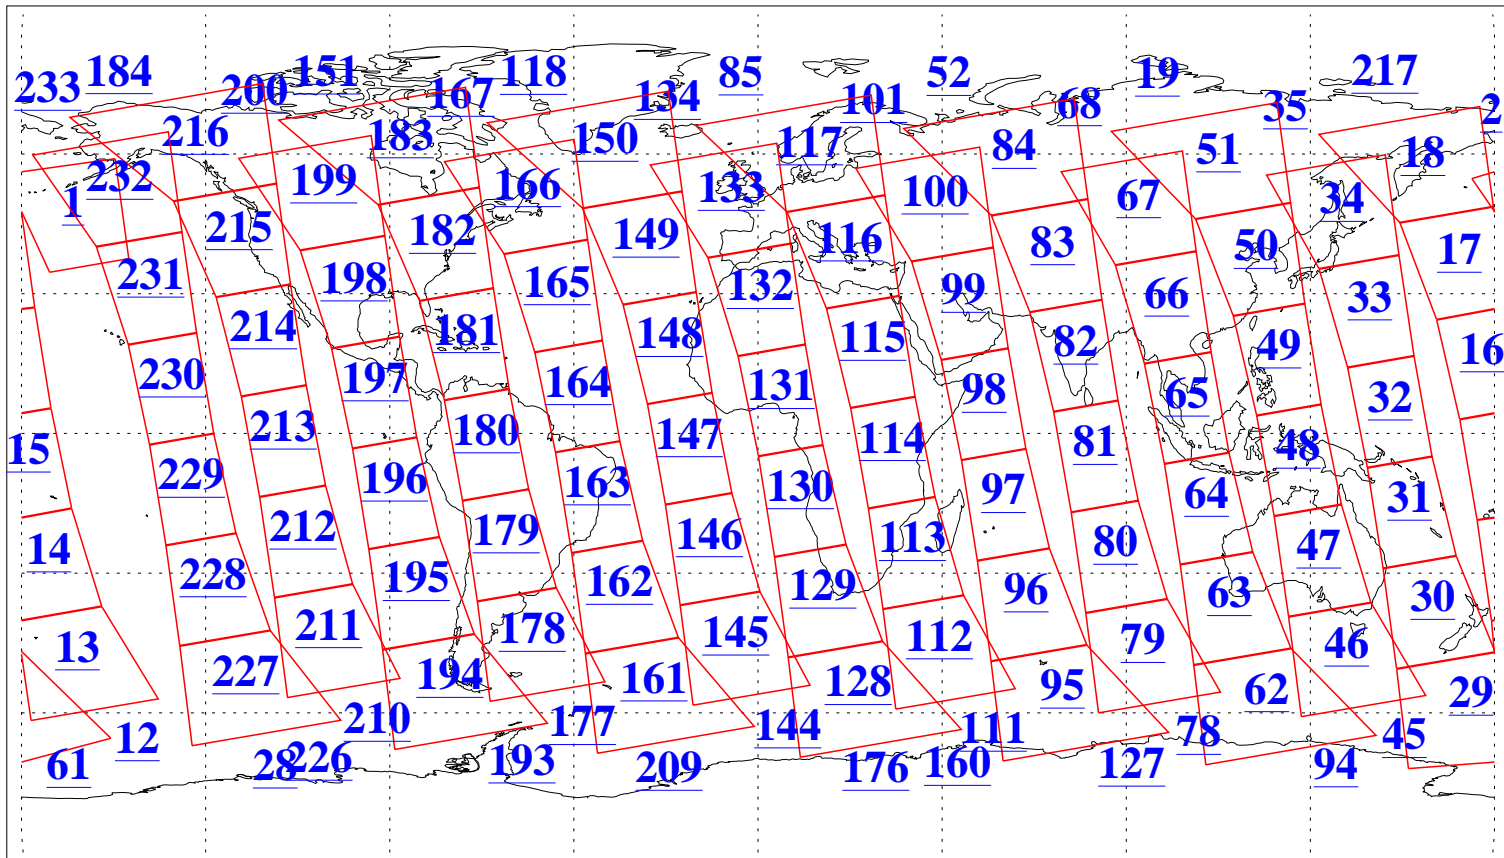

L1B Availability  
AMSU Granules: 240  
HSB Granules: 0  
AIRS Granules: 240

9 Feb 2012  
DoY 40  
Aqua Day 3568  
Granules: 1 to 120

Granules: 121 to 240

Legend: AMSU Available, HSB Available, AIRS Available

L1B Availability  
AMSU Granules: 240  
HSB Granules: 0  
AIRS Granules: 240

9 Feb 2012  
DoY 40  
Aqua Day 3568  
Ascending Granules

Descending Granules

Legend: AMSU Available, HSB Available, AIRS Available

L1B Availability  
 AMSU Granules: 240  
 HSB Granules: 0  
 AIRS Granules: 240

9 Feb 2012  
 DoY 40  
 Aqua Day 3568

Northern Hemisphere Granules

Southern Hemisphere Granules

Legend: AMSU Available, HSB Available, AIRS Available