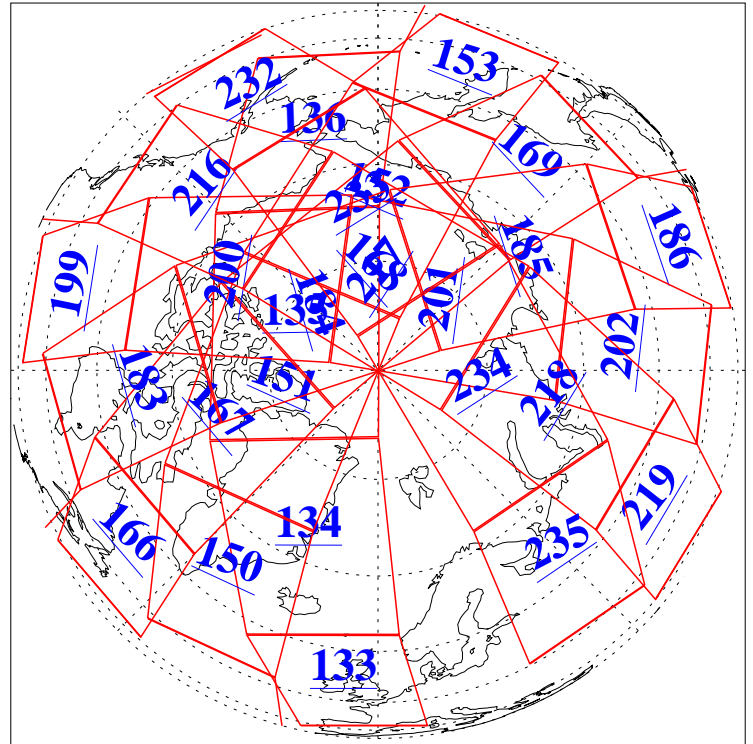

L1B Availability  
AMSU Granules: 240  
HSB Granules: 0  
AIRS Granules: 240

9 Feb 2012  
DoY 40  
Aqua Day 3568  
Ascending Granules

Descending Granules

Legend: AMSU Available, HSB Available, AIRS Available

L1B Availability  
 AMSU Granules: 240  
 HSB Granules: 0  
 AIRS Granules: 240

9 Feb 2012  
 DoY 40  
 Aqua Day 3568

Northern Hemisphere Granules

Southern Hemisphere Granules

Legend: AMSU Available, HSB Available, AIRS Available