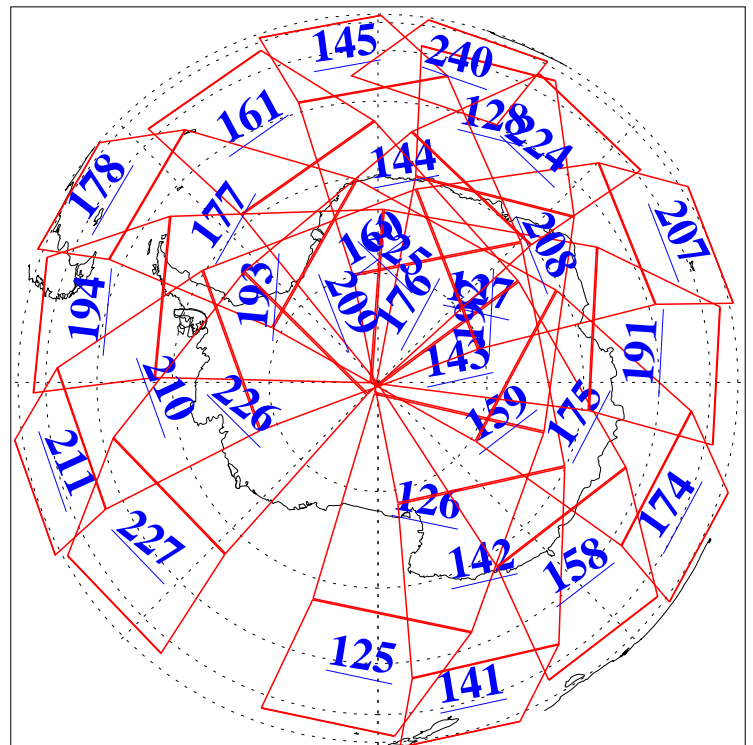

L1B Availability  
AMSU Granules: 240  
HSB Granules: 0  
AIRS Granules: 240

9 Feb 2012  
DoY 40  
Aqua Day 3568  
Ascending Granules

Descending Granules

Legend: AMSU Available, HSB Available, AIRS Available

L1B Availability  
 AMSU Granules: 240  
 HSB Granules: 0  
 AIRS Granules: 240

9 Feb 2012  
 DoY 40  
 Aqua Day 3568

Northern Hemisphere Granules

Southern Hemisphere Granules

Legend: AMSU Available, HSB Available, AIRS Available