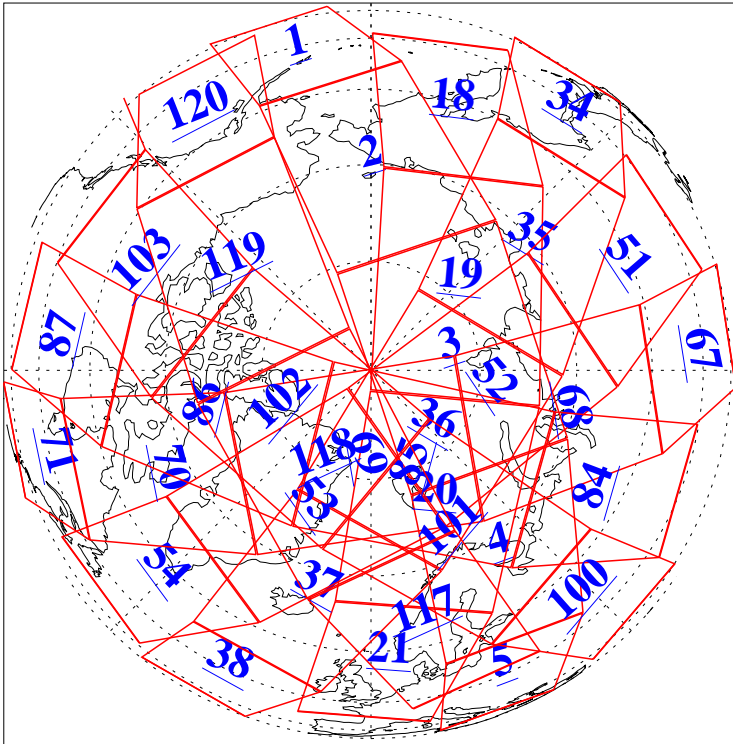

L1B Availability  
AMSU Granules: 240  
HSB Granules: 0  
AIRS Granules: 240

9 Feb 2012  
DoY 40  
Aqua Day 3568  
Granules: 1 to 120

Granules: 121 to 240

Legend: AMSU Available, HSB Available, AIRS Available

L1B Availability  
AMSU Granules: 240  
HSB Granules: 0  
AIRS Granules: 240

9 Feb 2012  
DoY 40  
Aqua Day 3568  
Ascending Granules

Descending Granules

Legend: AMSU Available, HSB Available, AIRS Available

L1B Availability  
 AMSU Granules: 240  
 HSB Granules: 0  
 AIRS Granules: 240

9 Feb 2012  
 DoY 40  
 Aqua Day 3568

Northern Hemisphere Granules

Southern Hemisphere Granules

Legend: AMSU Available, HSB Available, AIRS Available