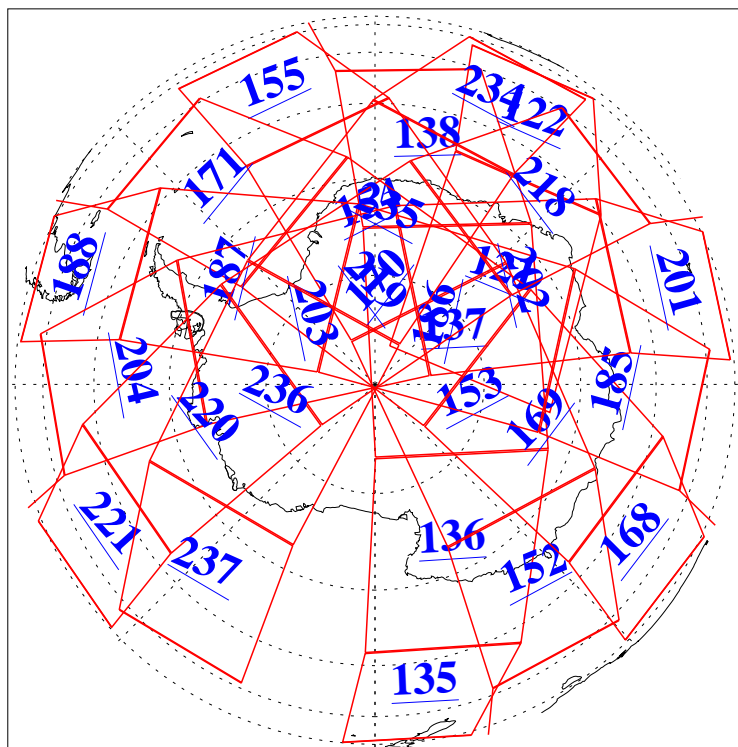

L1B Availability  
AMSU Granules: 240  
HSB Granules: 0  
AIRS Granules: 240

30 Jan 2012  
DoY 30  
Aqua Day 3558  
Ascending Granules

Descending Granules

Legend: AMSU Available, HSB Available, AIRS Available

L1B Availability  
 AMSU Granules: 240  
 HSB Granules: 0  
 AIRS Granules: 240

30 Jan 2012  
 DoY 30  
 Aqua Day 3558

Northern Hemisphere Granules

Southern Hemisphere Granules

Legend: AMSU Available, HSB Available, AIRS Available