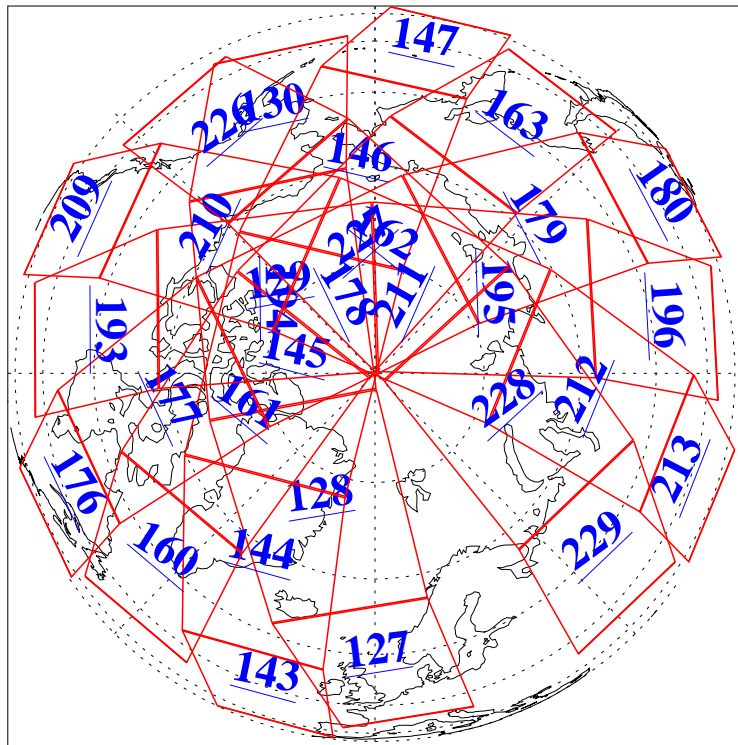

L1B Availability  
AMSU Granules: 240  
HSB Granules: 0  
AIRS Granules: 240

30 Jan 2012  
DoY 30  
Aqua Day 3558  
Ascending Granules

Descending Granules

Legend: AMSU Available, HSB Available, AIRS Available

L1B Availability  
 AMSU Granules: 240  
 HSB Granules: 0  
 AIRS Granules: 240

30 Jan 2012  
 DoY 30  
 Aqua Day 3558

Northern Hemisphere Granules

Southern Hemisphere Granules

Legend: AMSU Available, HSB Available, AIRS Available