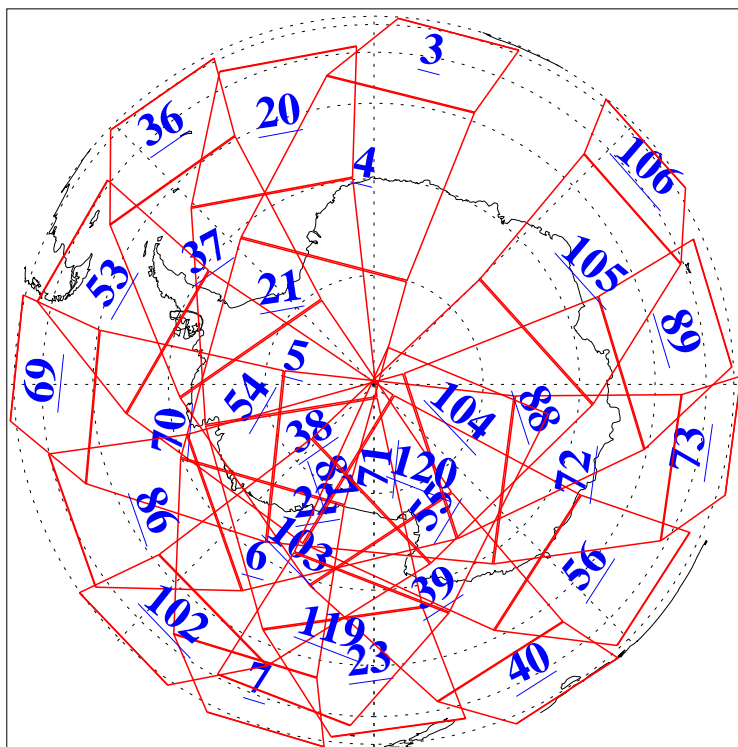

L1B Availability  
AMSU Granules: 240  
HSB Granules: 0  
AIRS Granules: 240

30 Jan 2012  
DoY 30  
Aqua Day 3558  
Ascending Granules

Descending Granules

Legend: AMSU Available, HSB Available, AIRS Available

L1B Availability  
 AMSU Granules: 240  
 HSB Granules: 0  
 AIRS Granules: 240

30 Jan 2012  
 DoY 30  
 Aqua Day 3558

Northern Hemisphere Granules

Southern Hemisphere Granules

Legend: AMSU Available, HSB Available, AIRS Available