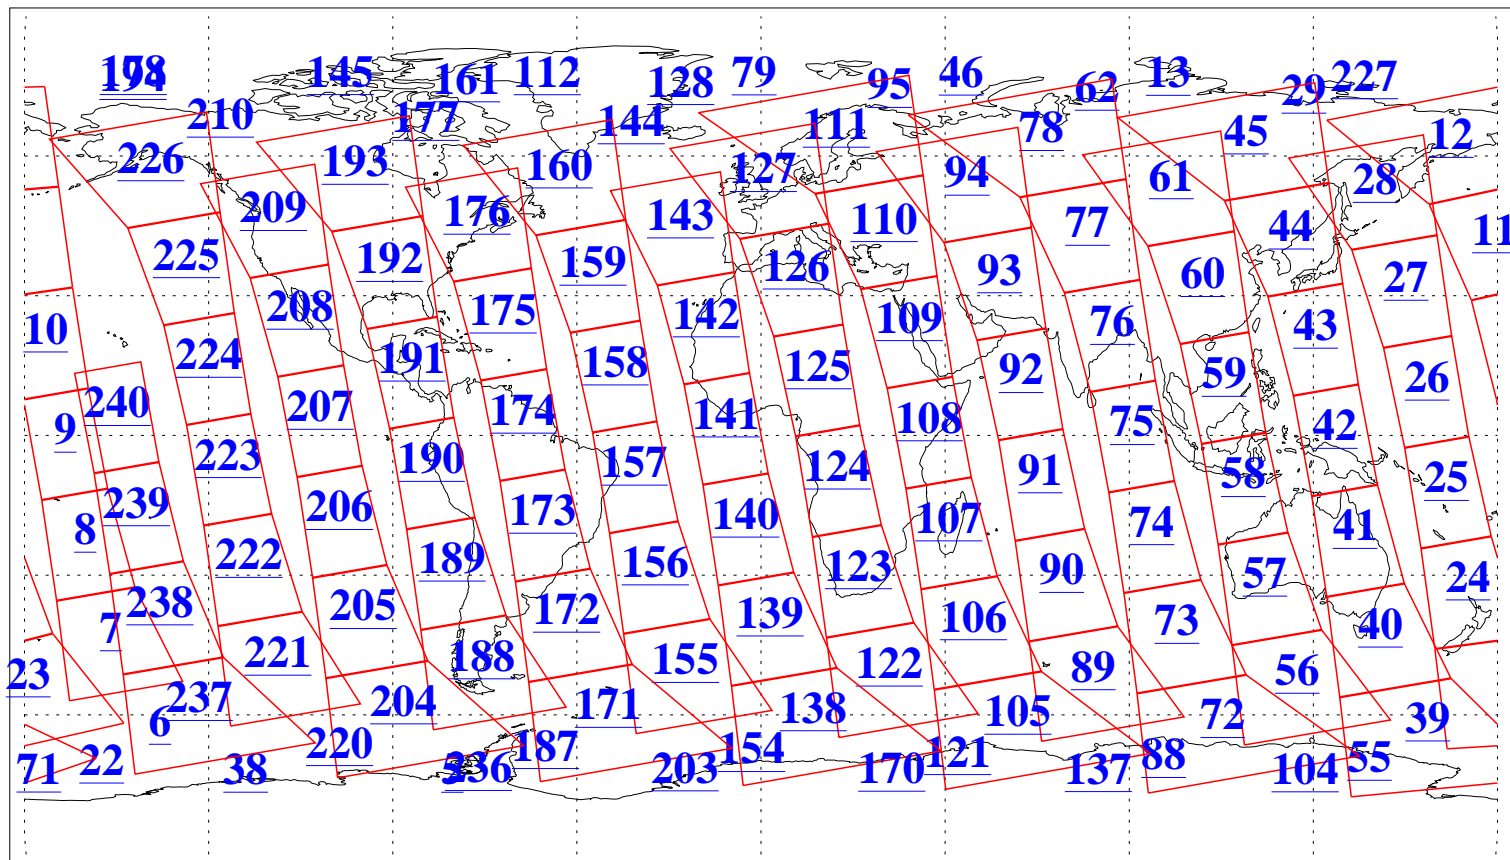

L1B Availability  
AMSU Granules: 240  
HSB Granules: 0  
AIRS Granules: 240

30 Jan 2012  
DoY 30  
Aqua Day 3558  
Ascending Granules

Descending Granules

Legend: AMSU Available, HSB Available, AIRS Available

L1B Availability  
 AMSU Granules: 240  
 HSB Granules: 0  
 AIRS Granules: 240

30 Jan 2012  
 DoY 30  
 Aqua Day 3558

Northern Hemisphere Granules

Southern Hemisphere Granules

Legend: AMSU Available, HSB Available, AIRS Available