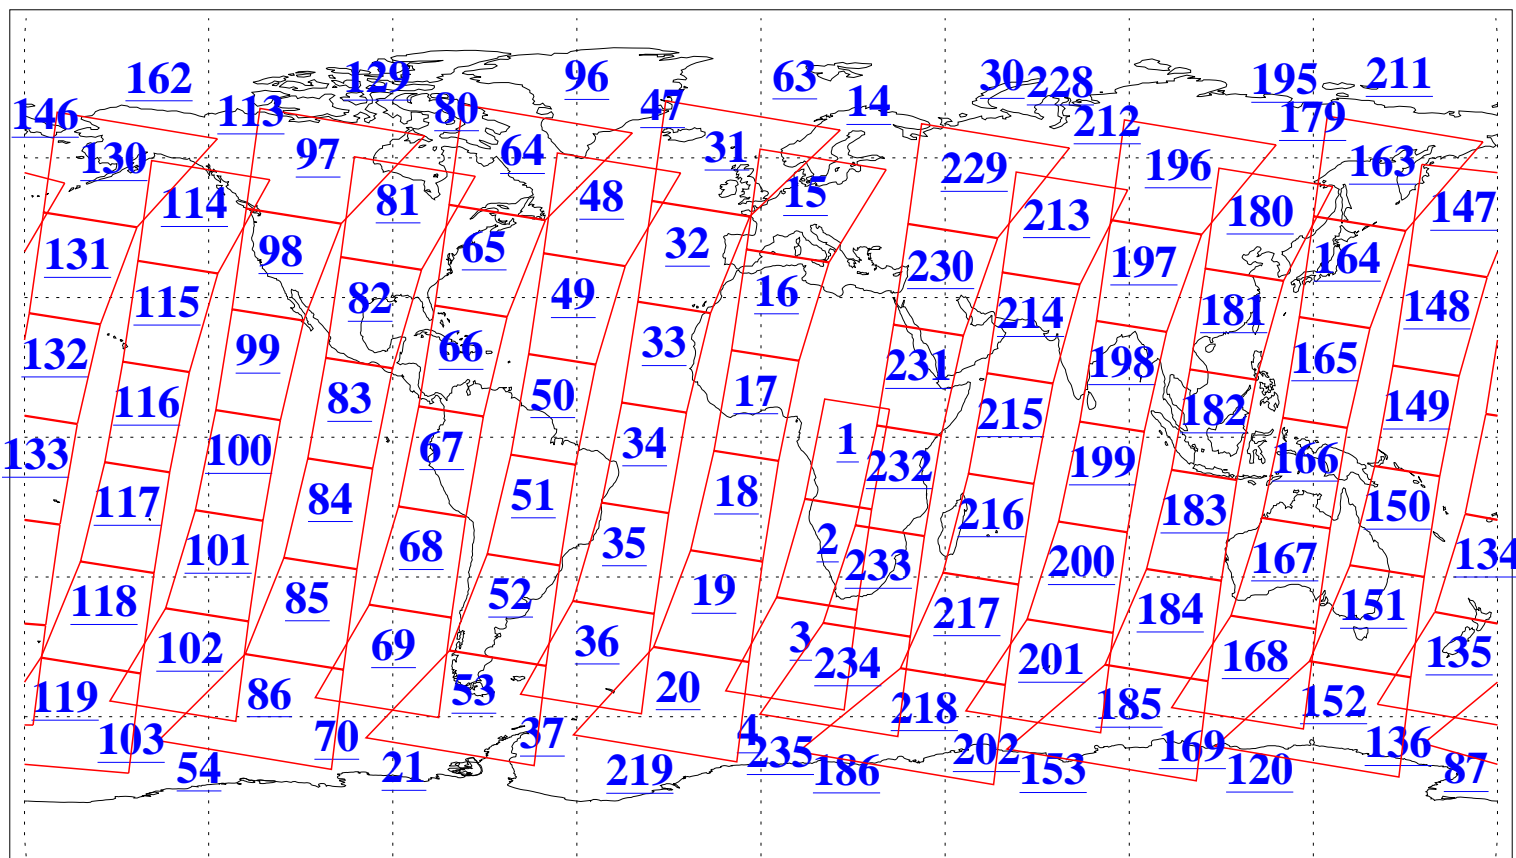

L1B Availability  
AMSU Granules: 240  
HSB Granules: 0  
AIRS Granules: 240

30 Jan 2012  
DoY 30  
Aqua Day 3558  
Ascending Granules

Descending Granules

Legend: AMSU Available, HSB Available, AIRS Available

L1B Availability  
 AMSU Granules: 240  
 HSB Granules: 0  
 AIRS Granules: 240

30 Jan 2012  
 DoY 30  
 Aqua Day 3558

Northern Hemisphere Granules

Southern Hemisphere Granules

Legend: AMSU Available, HSB Available, AIRS Available