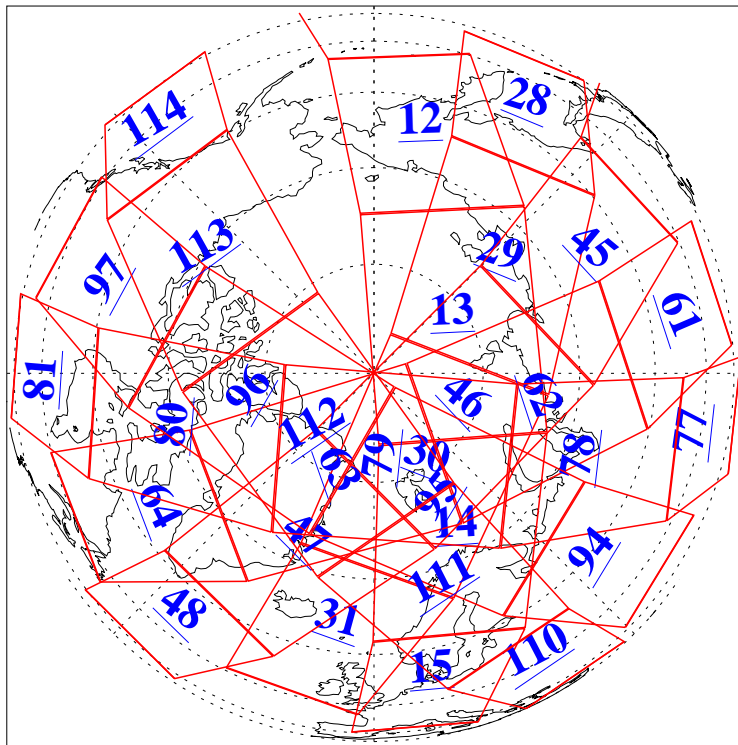

L1B Availability  
AMSU Granules: 240  
HSB Granules: 0  
AIRS Granules: 240

30 Jan 2012  
DoY 30  
Aqua Day 3558  
Ascending Granules

Descending Granules

Legend: AMSU Available, HSB Available, AIRS Available

L1B Availability  
 AMSU Granules: 240  
 HSB Granules: 0  
 AIRS Granules: 240

30 Jan 2012  
 DoY 30  
 Aqua Day 3558

Northern Hemisphere Granules

Southern Hemisphere Granules

Legend: AMSU Available, HSB Available, AIRS Available