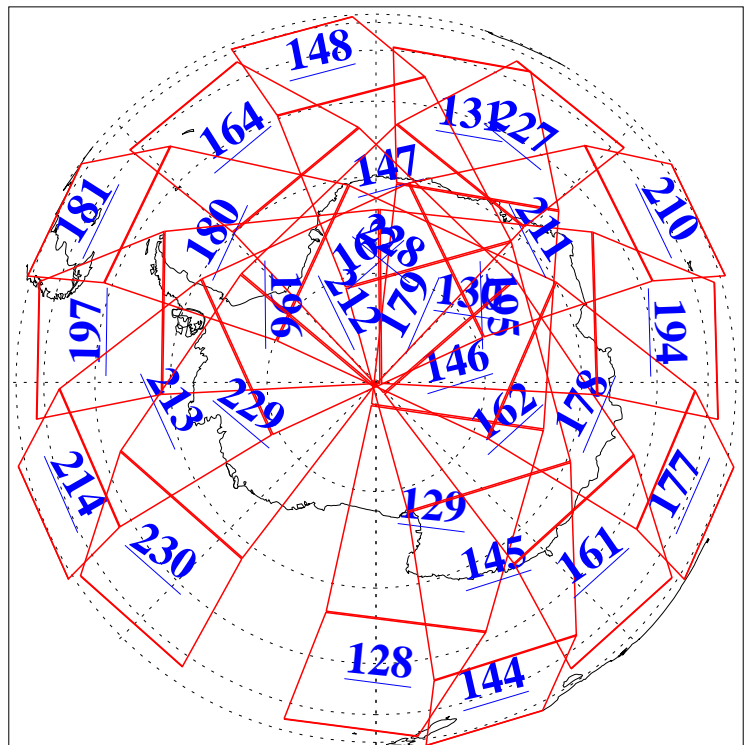

L1B Availability
AMSU Granules: 240
HSB Granules: 0
AIRS Granules: 240

29 Jan 2012
DoY 29
Aqua Day 3557
Granules: 1 to 120

Granules: 121 to 240

Legend: AMSU Available, HSB Available, AIRS Available

L1B Availability
AMSU Granules: 240
HSB Granules: 0
AIRS Granules: 240

29 Jan 2012
DoY 29
Aqua Day 3557
Ascending Granules

Descending Granules

Legend: AMSU Available, HSB Available, AIRS Available

L1B Availability
 AMSU Granules: 240
 HSB Granules: 0
 AIRS Granules: 240

29 Jan 2012
 DoY 29
 Aqua Day 3557

Northern Hemisphere Granules

Southern Hemisphere Granules

Legend: AMSU Available, HSB Available, AIRS Available