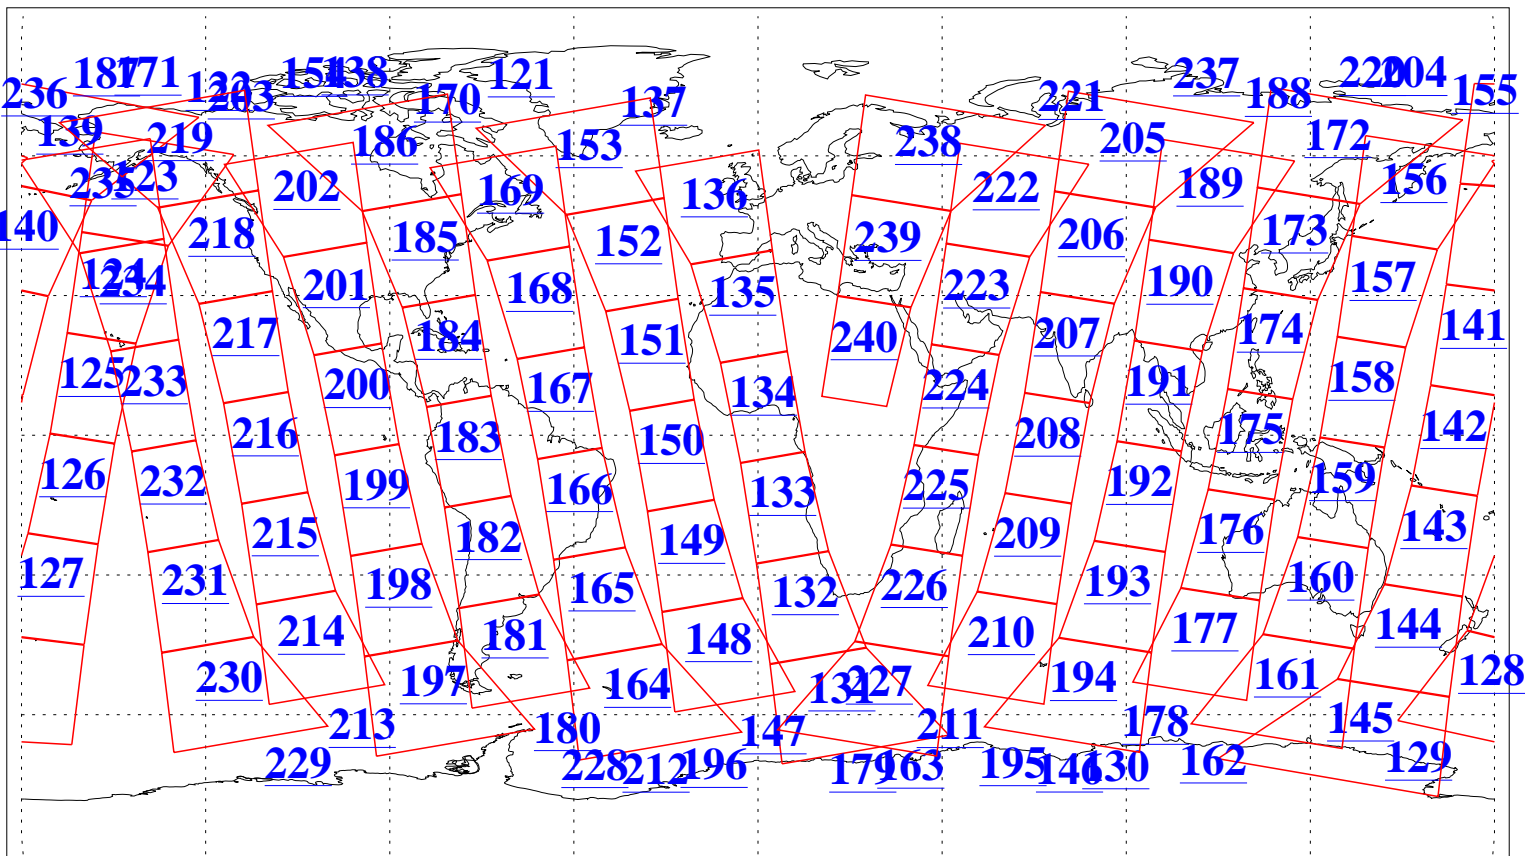

L1B Availability
AMSU Granules: 240
HSB Granules: 0
AIRS Granules: 240

29 Jan 2012
DoY 29
Aqua Day 3557
Granules: 1 to 120

Granules: 121 to 240

Legend: AMSU Available, HSB Available, AIRS Available

L1B Availability
AMSU Granules: 240
HSB Granules: 0
AIRS Granules: 240

29 Jan 2012
DoY 29
Aqua Day 3557
Ascending Granules

Descending Granules

Legend: AMSU Available, HSB Available, AIRS Available

L1B Availability
 AMSU Granules: 240
 HSB Granules: 0
 AIRS Granules: 240

29 Jan 2012
 DoY 29
 Aqua Day 3557

Northern Hemisphere Granules

Southern Hemisphere Granules

Legend: AMSU Available, HSB Available, AIRS Available