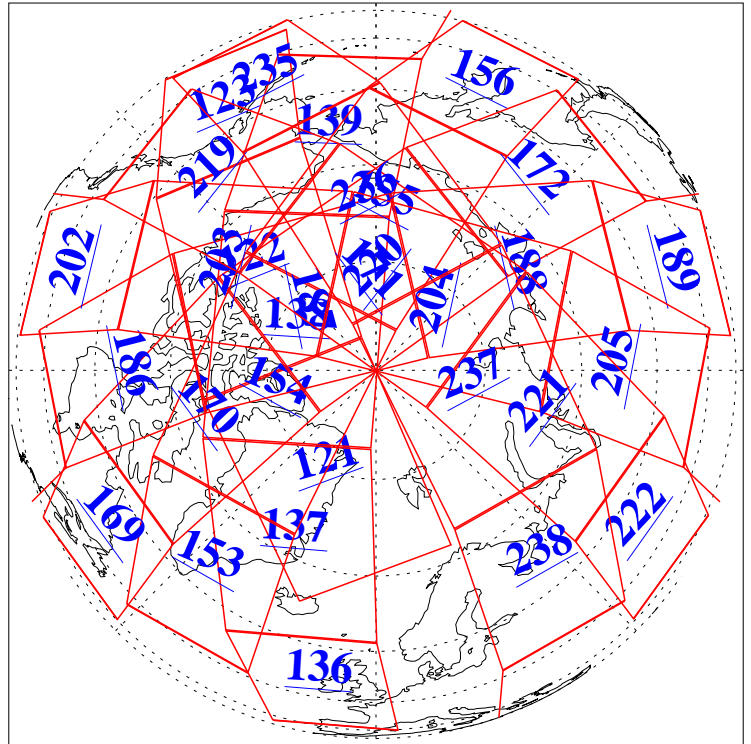

29 Jan 2012
DoY 29
Aqua Day 3557
Ascending Granules

Descending Granules

Legend: AMSU Available, HSB Available, AIRS Available

L1B Availability
 AMSU Granules: 240
 HSB Granules: 0
 AIRS Granules: 240

29 Jan 2012
 DoY 29
 Aqua Day 3557

Northern Hemisphere Granules

Southern Hemisphere Granules

Legend: AMSU Available, HSB Available, AIRS Available