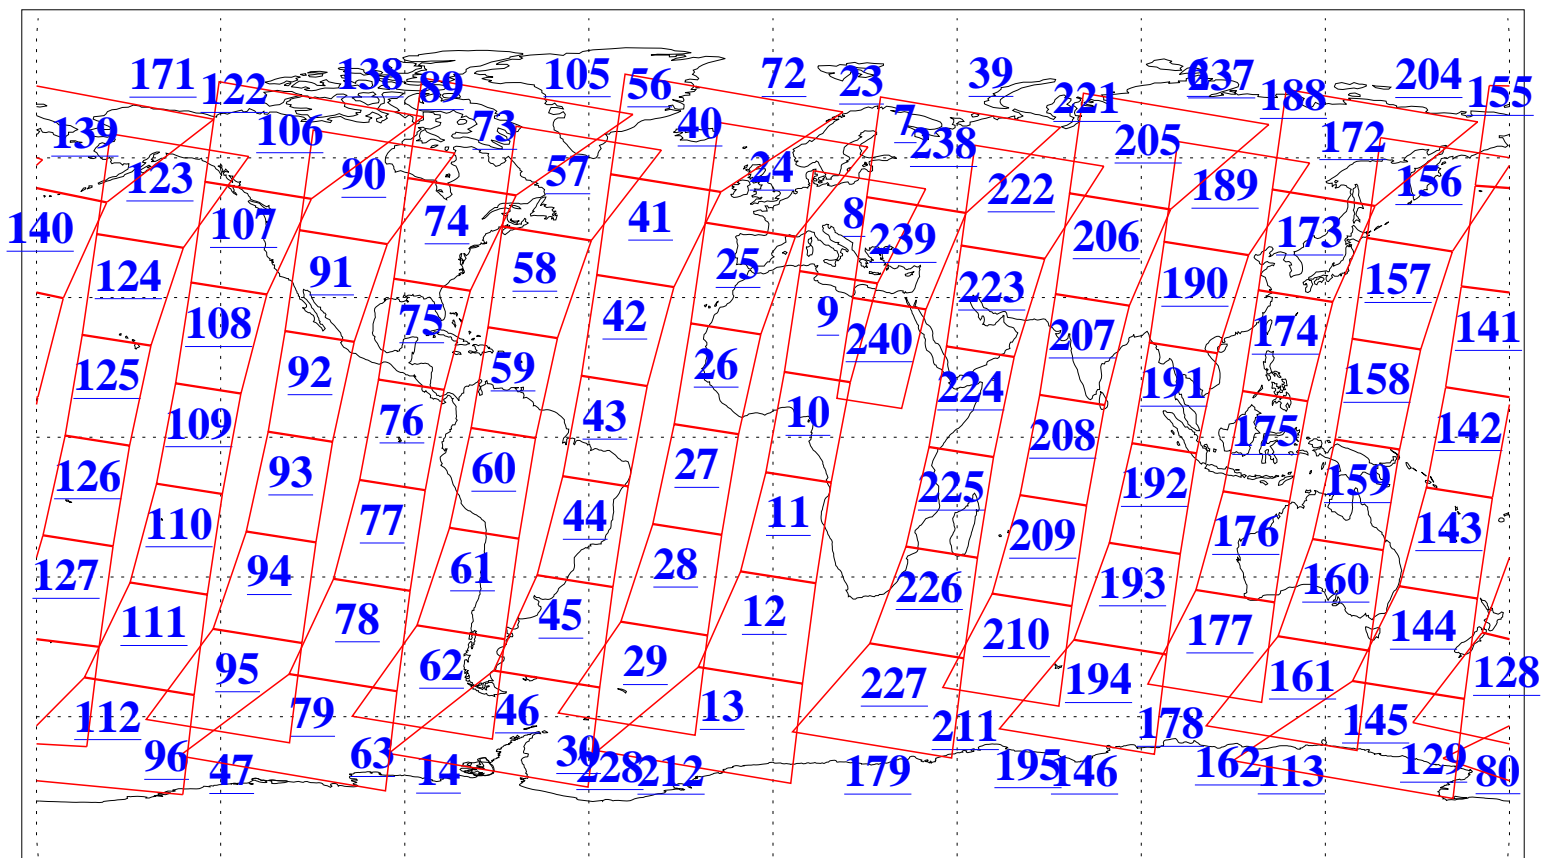

L1B Availability
AMSU Granules: 240
HSB Granules: 0
AIRS Granules: 240

29 Jan 2012
DoY 29
Aqua Day 3557
Granules: 1 to 120

Granules: 121 to 240

Legend: AMSU Available, HSB Available, AIRS Available

L1B Availability
AMSU Granules: 240
HSB Granules: 0
AIRS Granules: 240

29 Jan 2012
DoY 29
Aqua Day 3557
Ascending Granules

Descending Granules

Legend: AMSU Available, HSB Available, AIRS Available

L1B Availability
 AMSU Granules: 240
 HSB Granules: 0
 AIRS Granules: 240

29 Jan 2012
 DoY 29
 Aqua Day 3557

Northern Hemisphere Granules

Southern Hemisphere Granules

Legend: AMSU Available, HSB Available, AIRS Available