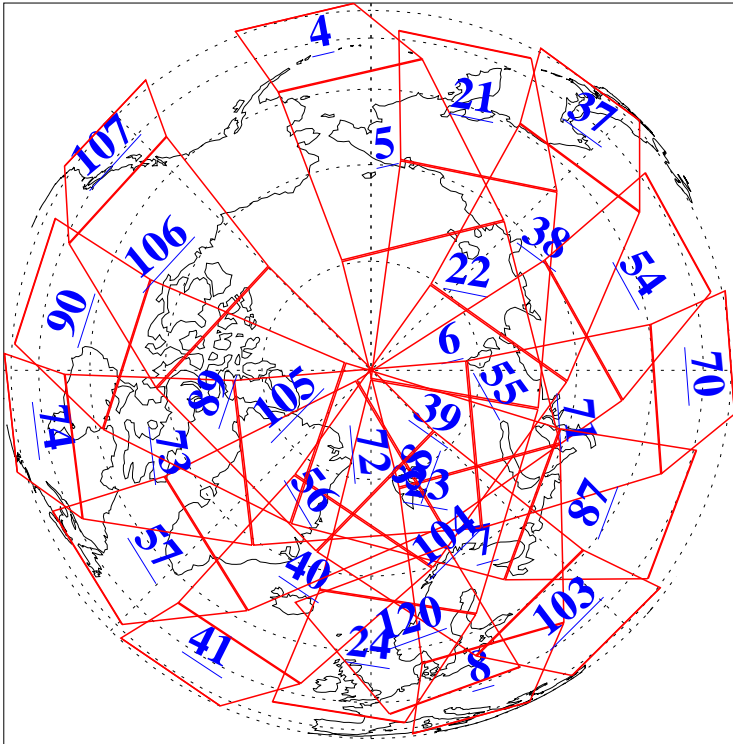

L1B Availability
AMSU Granules: 240
HSB Granules: 0
AIRS Granules: 240

29 Jan 2012
DoY 29
Aqua Day 3557
Granules: 1 to 120

Granules: 121 to 240

Legend: AMSU Available, HSB Available, AIRS Available

L1B Availability
AMSU Granules: 240
HSB Granules: 0
AIRS Granules: 240

29 Jan 2012
DoY 29
Aqua Day 3557
Ascending Granules

Descending Granules

Legend: AMSU Available, HSB Available, AIRS Available

L1B Availability
 AMSU Granules: 240
 HSB Granules: 0
 AIRS Granules: 240

29 Jan 2012
 DoY 29
 Aqua Day 3557

Northern Hemisphere Granules

Southern Hemisphere Granules

Legend: AMSU Available, HSB Available, AIRS Available