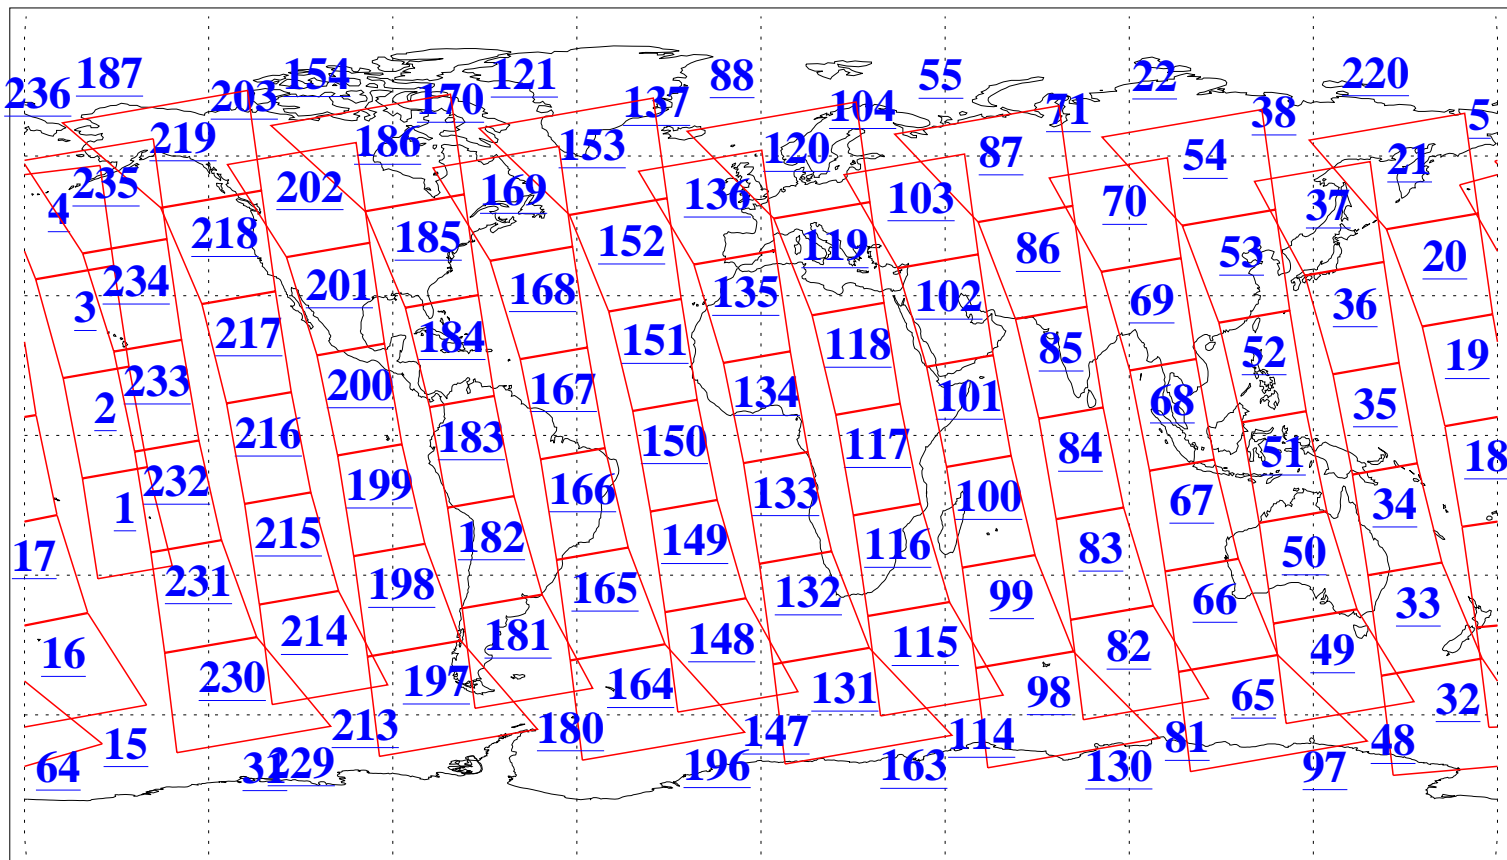

L1B Availability
AMSU Granules: 240
HSB Granules: 0
AIRS Granules: 240

29 Jan 2012
DoY 29
Aqua Day 3557
Granules: 1 to 120

Granules: 121 to 240

Legend: AMSU Available, HSB Available, AIRS Available

L1B Availability
AMSU Granules: 240
HSB Granules: 0
AIRS Granules: 240

29 Jan 2012
DoY 29
Aqua Day 3557
Ascending Granules

Descending Granules

Legend: AMSU Available, HSB Available, AIRS Available

L1B Availability
 AMSU Granules: 240
 HSB Granules: 0
 AIRS Granules: 240

29 Jan 2012
 DoY 29
 Aqua Day 3557

Northern Hemisphere Granules

Southern Hemisphere Granules

Legend: AMSU Available, HSB Available, AIRS Available