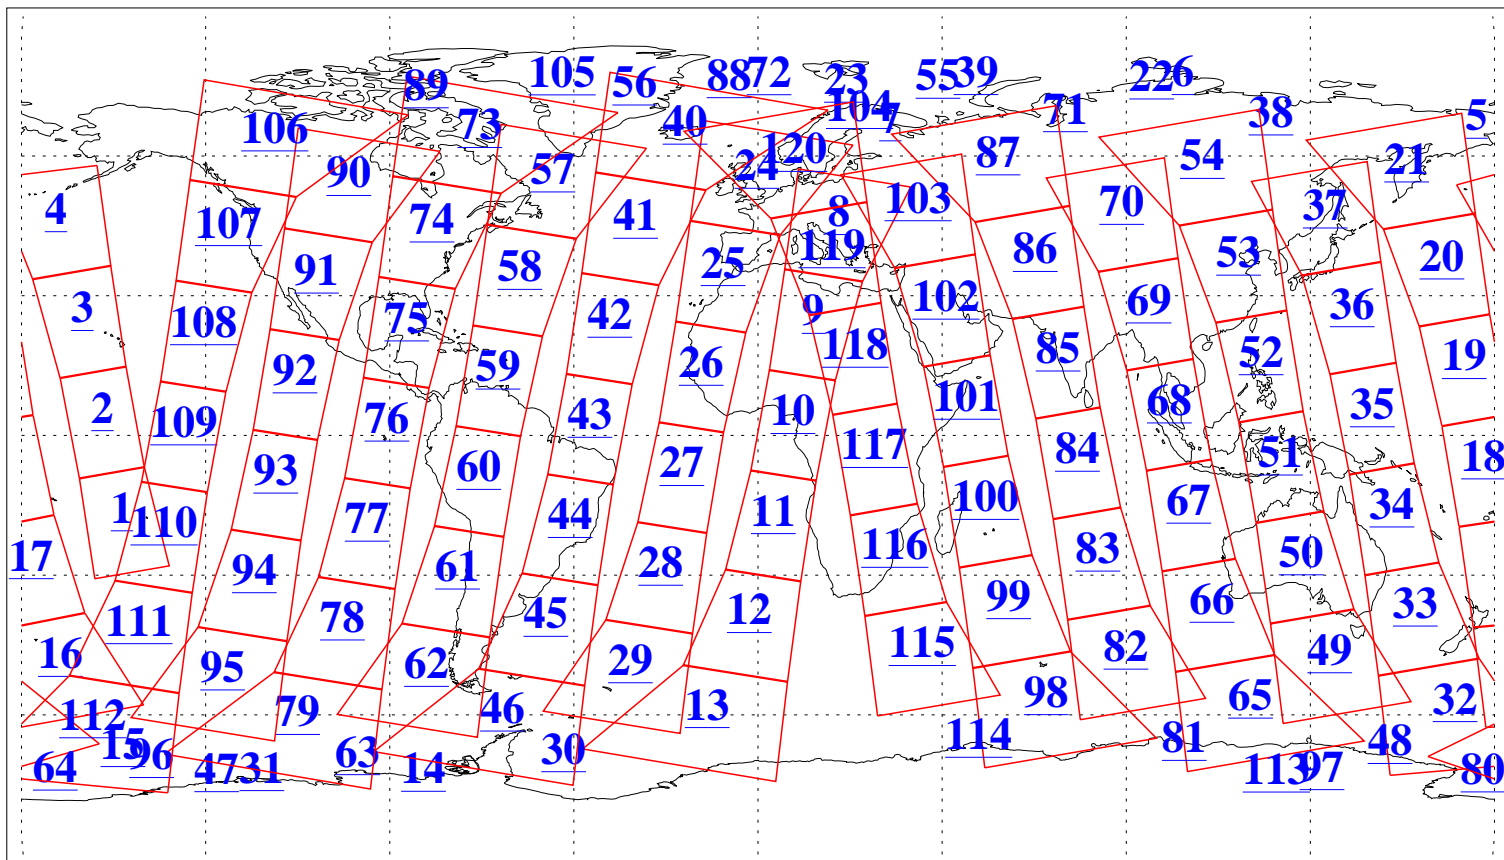

L1B Availability
AMSU Granules: 240
HSB Granules: 0
AIRS Granules: 240

29 Jan 2012
DoY 29
Aqua Day 3557
Granules: 1 to 120

Granules: 121 to 240

Legend: AMSU Available, HSB Available, AIRS Available

L1B Availability
AMSU Granules: 240
HSB Granules: 0
AIRS Granules: 240

29 Jan 2012
DoY 29
Aqua Day 3557
Ascending Granules

Descending Granules

Legend: AMSU Available, HSB Available, AIRS Available

L1B Availability
 AMSU Granules: 240
 HSB Granules: 0
 AIRS Granules: 240

29 Jan 2012
 DoY 29
 Aqua Day 3557

Northern Hemisphere Granules

Southern Hemisphere Granules

Legend: AMSU Available, HSB Available, AIRS Available