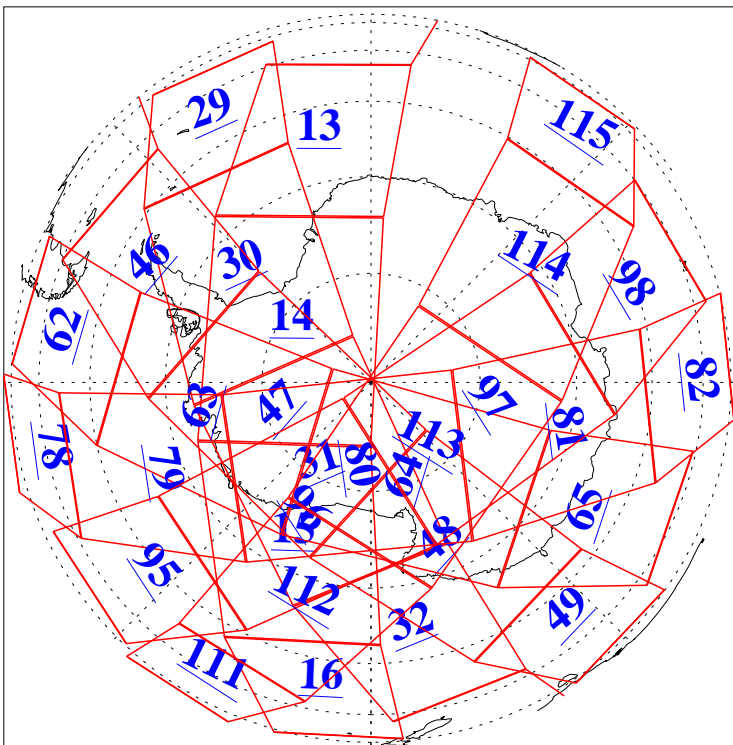

L1B Availability
AMSU Granules: 240
HSB Granules: 0
AIRS Granules: 240

29 Jan 2012
DoY 29
Aqua Day 3557
Granules: 1 to 120

Granules: 121 to 240

Legend: AMSU Available, HSB Available, AIRS Available

L1B Availability
AMSU Granules: 240
HSB Granules: 0
AIRS Granules: 240

29 Jan 2012
DoY 29
Aqua Day 3557
Ascending Granules

Descending Granules

Legend: AMSU Available, HSB Available, AIRS Available

L1B Availability
 AMSU Granules: 240
 HSB Granules: 0
 AIRS Granules: 240

29 Jan 2012
 DoY 29
 Aqua Day 3557

Northern Hemisphere Granules

Southern Hemisphere Granules

Legend: AMSU Available, HSB Available, AIRS Available