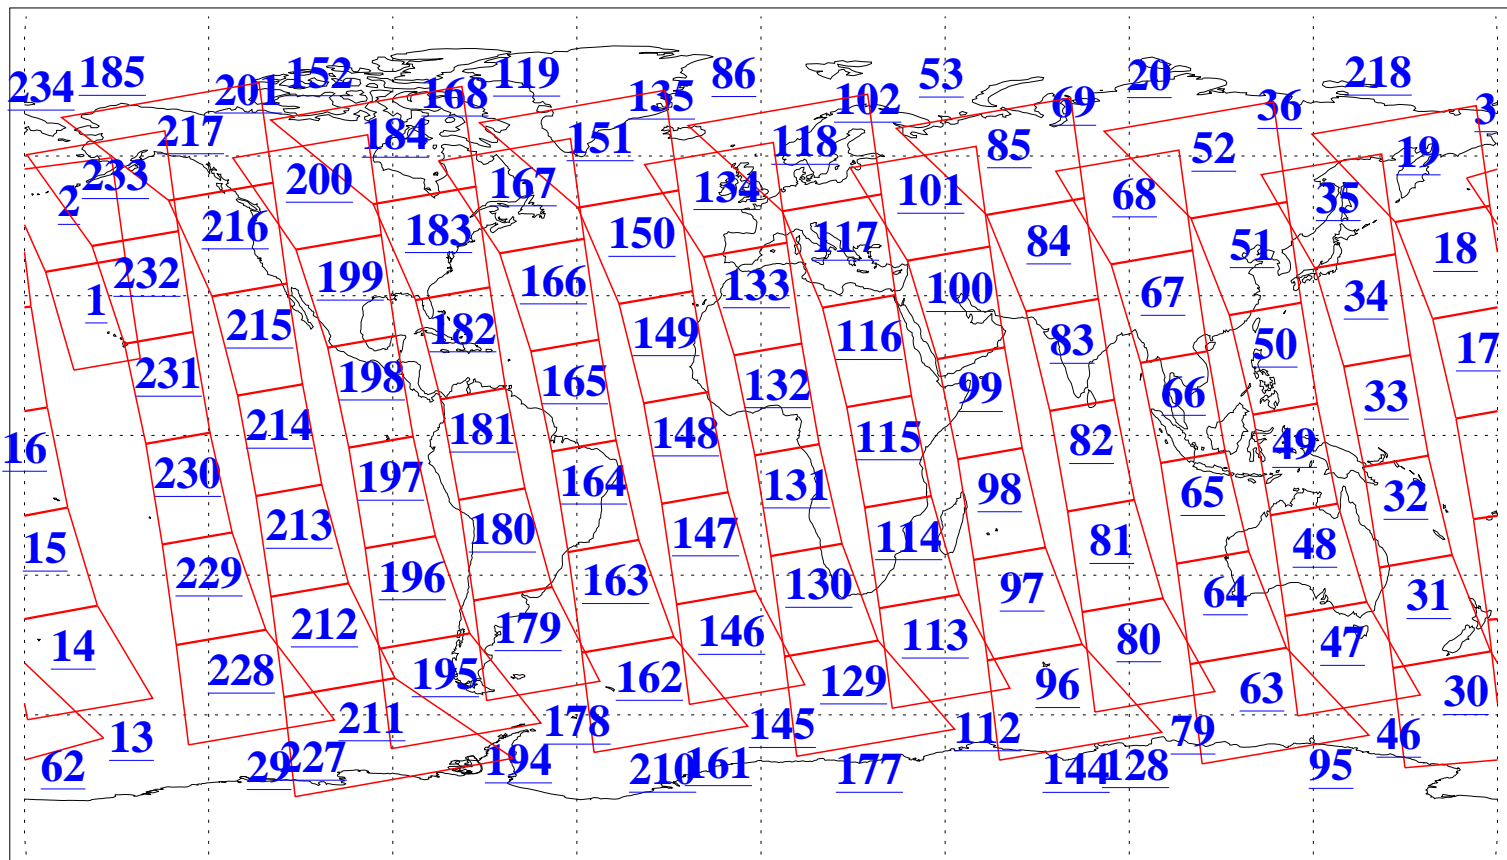

L1B Availability  
AMSU Granules: 240  
HSB Granules: 0  
AIRS Granules: 240

30 Dec 2011  
DoY 364  
Aqua Day 3527  
Granules: 1 to 120

Granules: 121 to 240

Legend: AMSU Available, HSB Available, AIRS Available

L1B Availability  
AMSU Granules: 240  
HSB Granules: 0  
AIRS Granules: 240

30 Dec 2011  
DoY 364  
Aqua Day 3527

Ascending Granules

Descending Granules

Legend: AMSU Available, HSB Available, AIRS Available

L1B Availability  
 AMSU Granules: 240  
 HSB Granules: 0  
 AIRS Granules: 240

30 Dec 2011  
 DoY 364  
 Aqua Day 3527

Northern Hemisphere Granules

Southern Hemisphere Granules

Legend: AMSU Available, HSB Available, AIRS Available