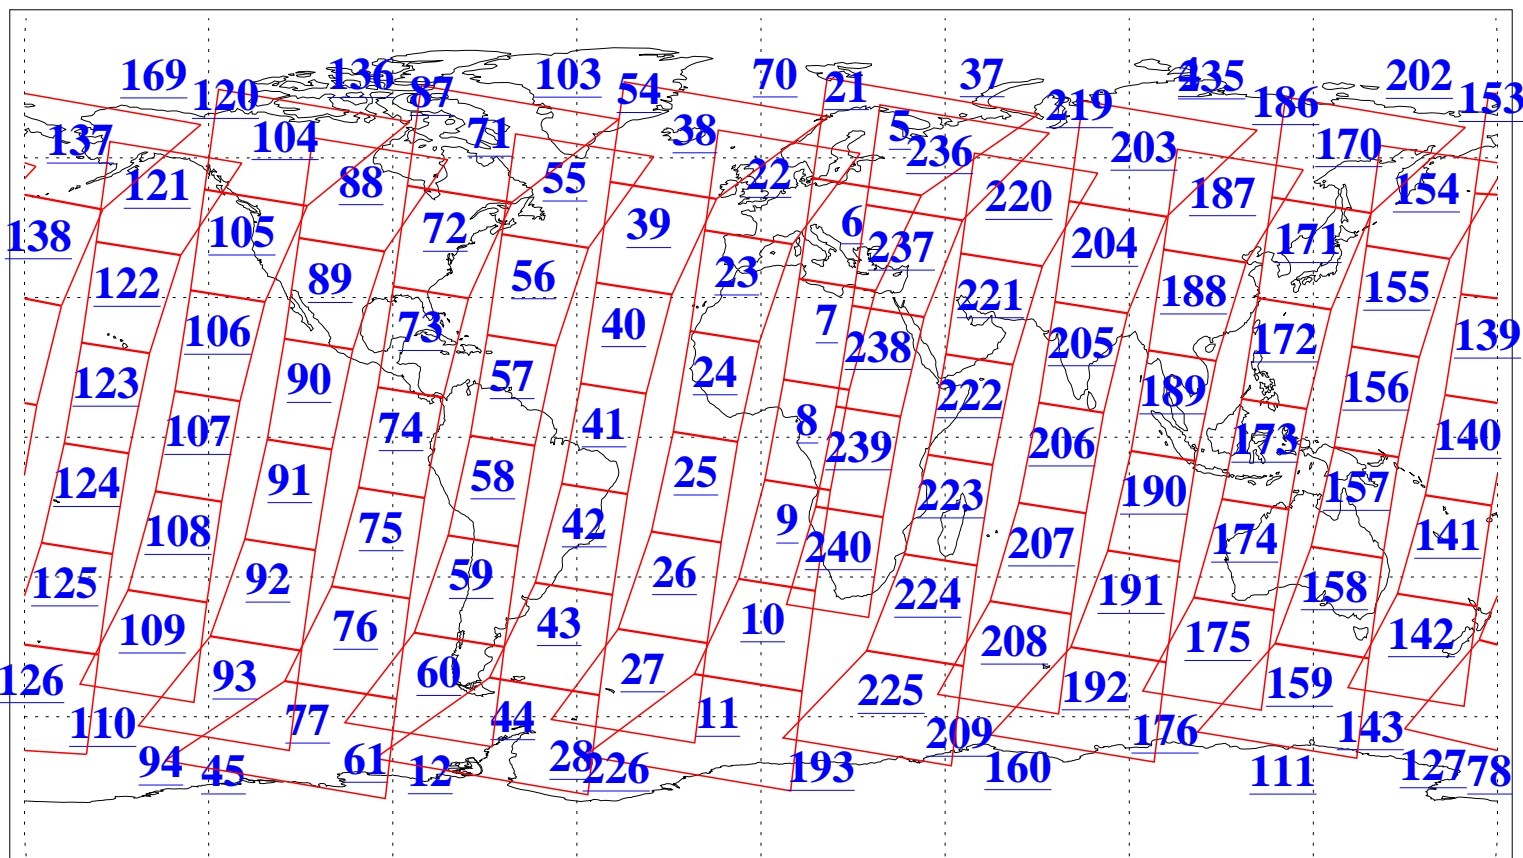

L1B Availability  
AMSU Granules: 240  
HSB Granules: 0  
AIRS Granules: 240

30 Dec 2011  
DoY 364  
Aqua Day 3527  
Granules: 1 to 120

Granules: 121 to 240

Legend: AMSU Available, HSB Available, AIRS Available

L1B Availability  
AMSU Granules: 240  
HSB Granules: 0  
AIRS Granules: 240

30 Dec 2011  
DoY 364  
Aqua Day 3527

Ascending Granules

Descending Granules

Legend: AMSU Available, HSB Available, AIRS Available