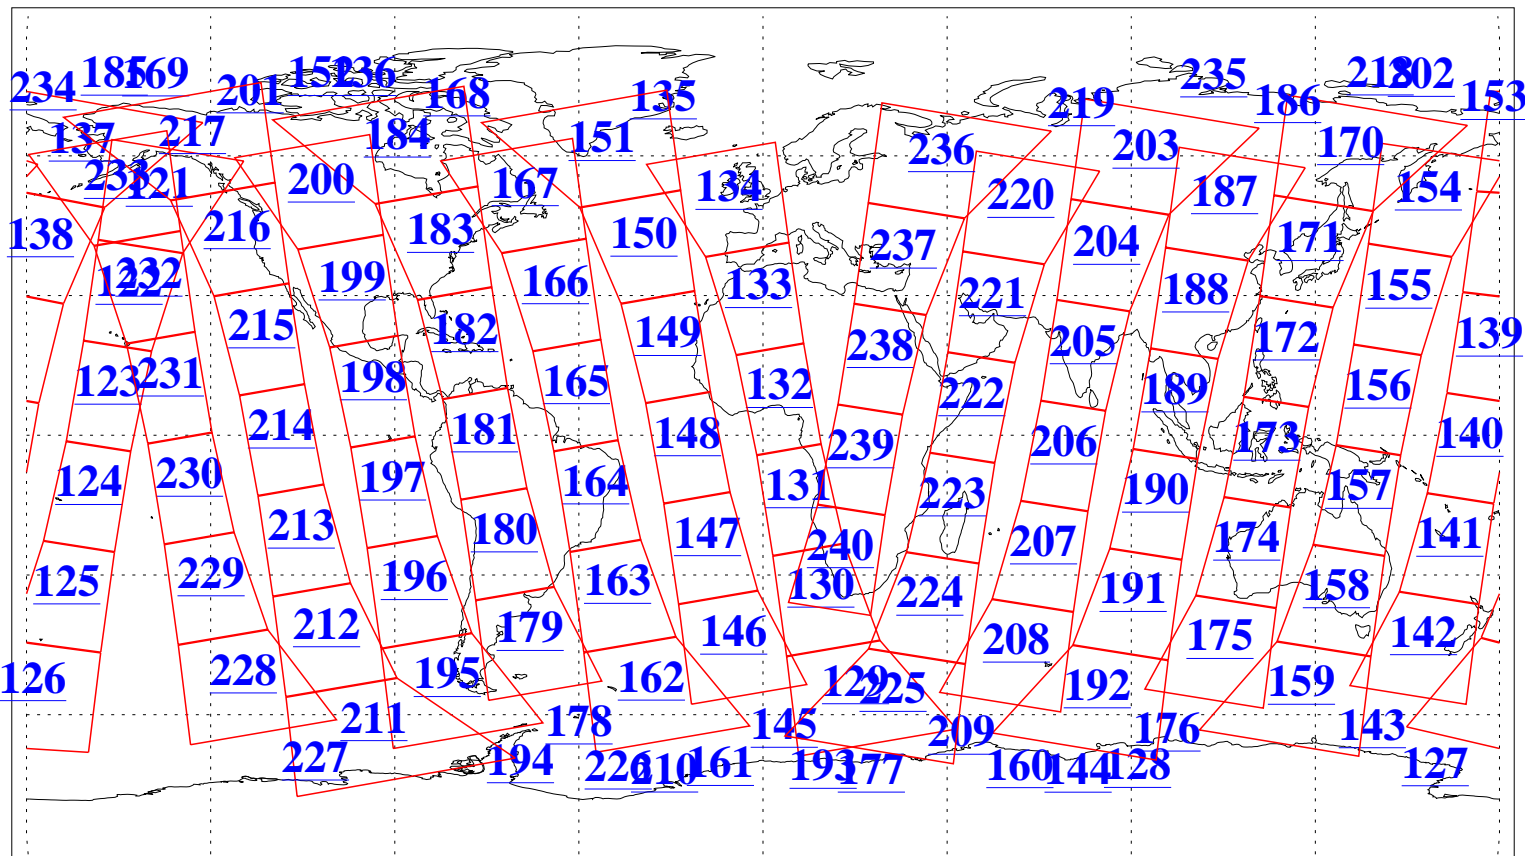

L1B Availability  
AMSU Granules: 240  
HSB Granules: 0  
AIRS Granules: 240

30 Dec 2011  
DoY 364  
Aqua Day 3527  
Granules: 1 to 120

Granules: 121 to 240

Legend: AMSU Available, HSB Available, AIRS Available

L1B Availability  
AMSU Granules: 240  
HSB Granules: 0  
AIRS Granules: 240

30 Dec 2011  
DoY 364  
Aqua Day 3527

Ascending Granules

Descending Granules

Legend: AMSU Available, HSB Available, AIRS Available

L1B Availability  
 AMSU Granules: 240  
 HSB Granules: 0  
 AIRS Granules: 240

30 Dec 2011  
 DoY 364  
 Aqua Day 3527

Northern Hemisphere Granules

Southern Hemisphere Granules

Legend: AMSU Available, HSB Available, AIRS Available