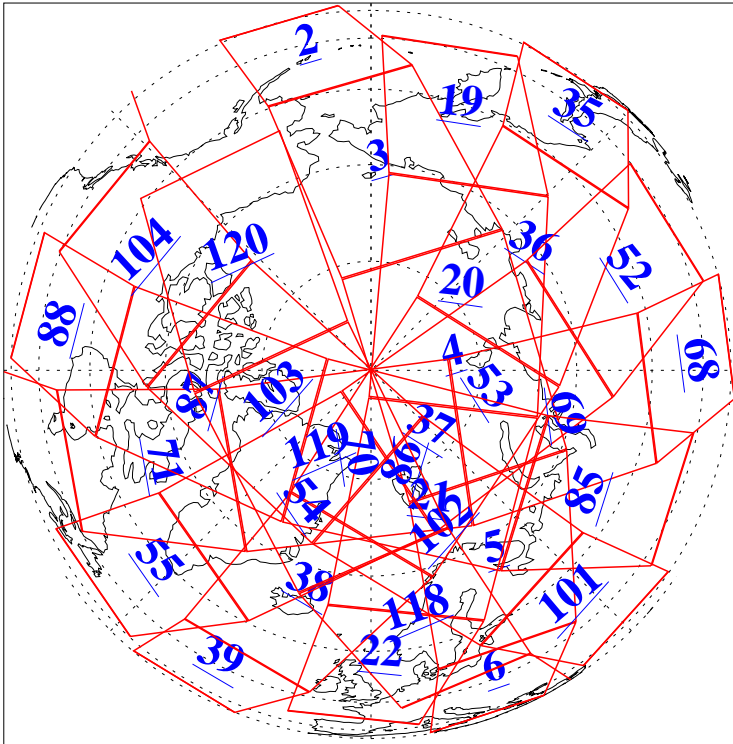

L1B Availability  
AMSU Granules: 240  
HSB Granules: 0  
AIRS Granules: 240

30 Dec 2011  
DoY 364  
Aqua Day 3527  
Granules: 1 to 120

Granules: 121 to 240

Legend: AMSU Available, HSB Available, AIRS Available

L1B Availability  
AMSU Granules: 240  
HSB Granules: 0  
AIRS Granules: 240

30 Dec 2011  
DoY 364  
Aqua Day 3527

Ascending Granules

Descending Granules

Legend: AMSU Available, HSB Available, AIRS Available

L1B Availability  
 AMSU Granules: 240  
 HSB Granules: 0  
 AIRS Granules: 240

30 Dec 2011  
 DoY 364  
 Aqua Day 3527

Northern Hemisphere Granules

Southern Hemisphere Granules

Legend: AMSU Available, HSB Available, AIRS Available