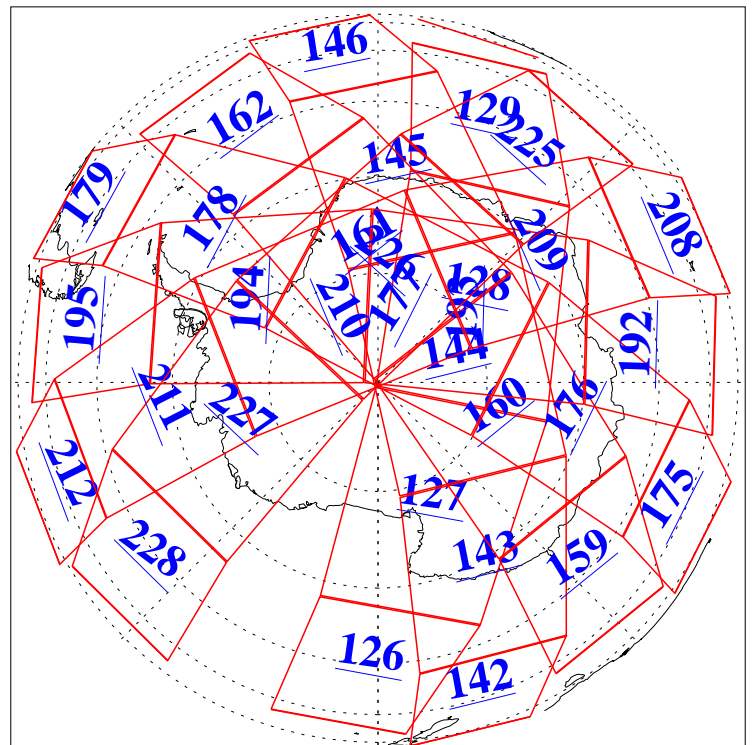

L1B Availability  
AMSU Granules: 240  
HSB Granules: 0  
AIRS Granules: 240

30 Dec 2011  
DoY 364  
Aqua Day 3527  
Granules: 1 to 120

Granules: 121 to 240

Legend: AMSU Available, HSB Available, AIRS Available

L1B Availability  
AMSU Granules: 240  
HSB Granules: 0  
AIRS Granules: 240

30 Dec 2011  
DoY 364  
Aqua Day 3527

Ascending Granules

Descending Granules

Legend: AMSU Available, HSB Available, AIRS Available

L1B Availability  
 AMSU Granules: 240  
 HSB Granules: 0  
 AIRS Granules: 240

30 Dec 2011  
 DoY 364  
 Aqua Day 3527

Northern Hemisphere Granules

Southern Hemisphere Granules

Legend: AMSU Available, HSB Available, AIRS Available