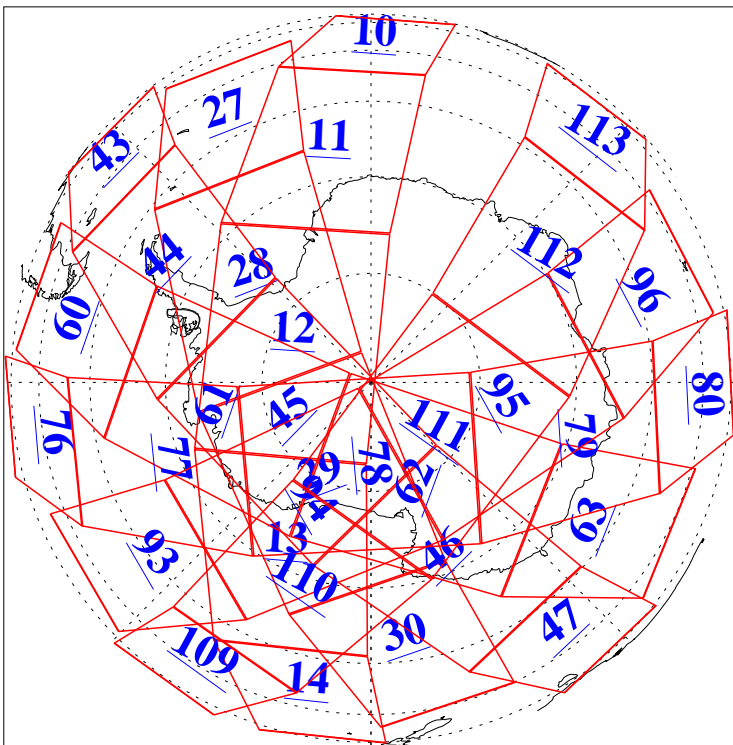

L1B Availability  
AMSU Granules: 240  
HSB Granules: 0  
AIRS Granules: 240

30 Dec 2011  
DoY 364  
Aqua Day 3527  
Granules: 1 to 120

Granules: 121 to 240

Legend: AMSU Available, HSB Available, AIRS Available

L1B Availability  
AMSU Granules: 240  
HSB Granules: 0  
AIRS Granules: 240

30 Dec 2011  
DoY 364  
Aqua Day 3527

Ascending Granules

Descending Granules

Legend: AMSU Available, HSB Available, AIRS Available

L1B Availability  
 AMSU Granules: 240  
 HSB Granules: 0  
 AIRS Granules: 240

30 Dec 2011  
 DoY 364  
 Aqua Day 3527

Northern Hemisphere Granules

Southern Hemisphere Granules

Legend: AMSU Available, HSB Available, AIRS Available