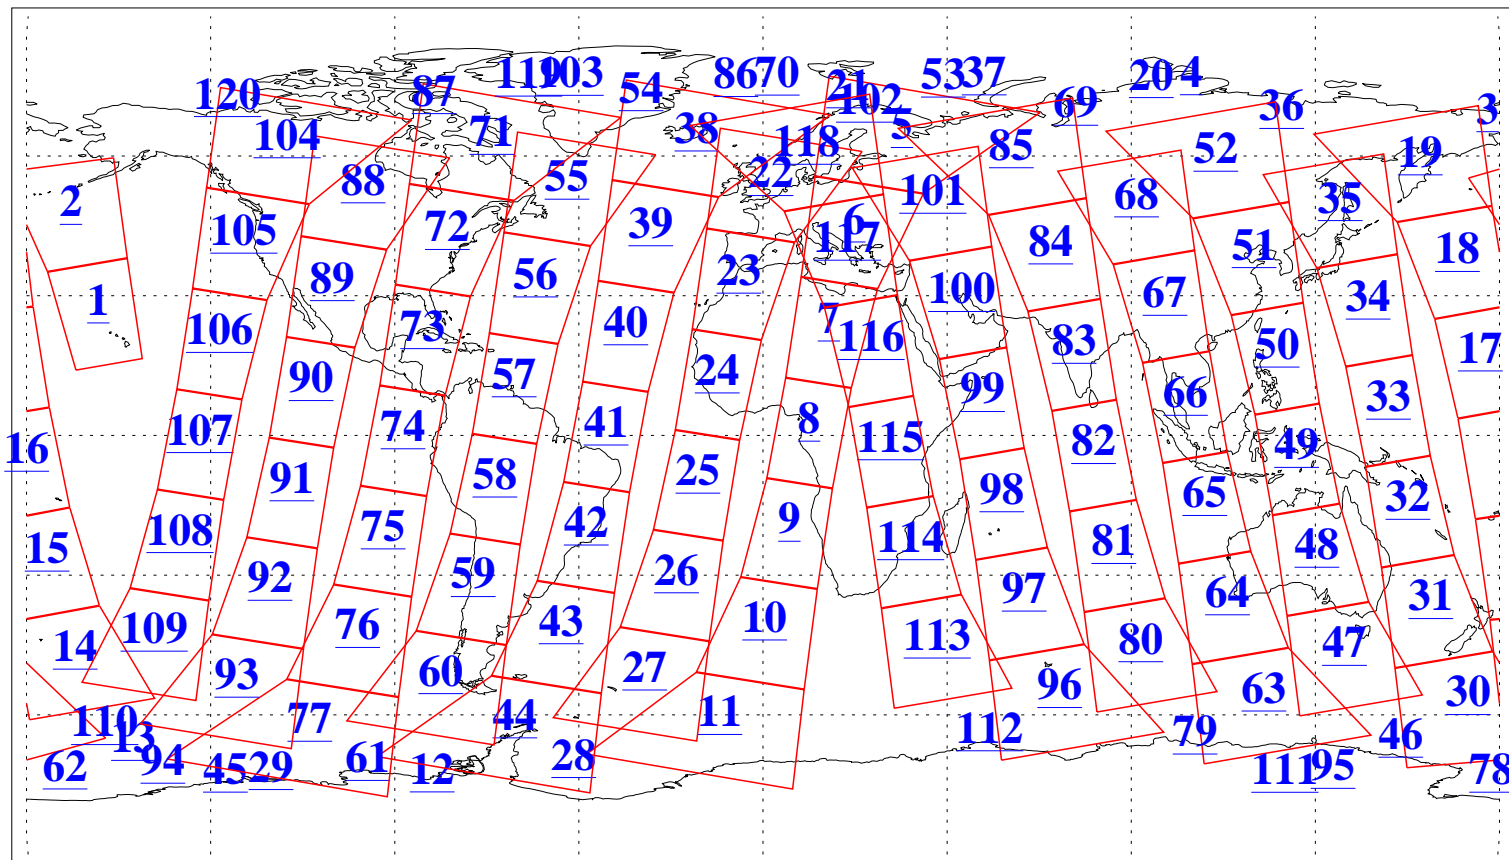

L1B Availability  
AMSU Granules: 240  
HSB Granules: 0  
AIRS Granules: 240

30 Dec 2011  
DoY 364  
Aqua Day 3527  
Granules: 1 to 120

Granules: 121 to 240

Legend: AMSU Available, HSB Available, AIRS Available

L1B Availability  
AMSU Granules: 240  
HSB Granules: 0  
AIRS Granules: 240

30 Dec 2011  
DoY 364  
Aqua Day 3527

Ascending Granules

Descending Granules

Legend: AMSU Available, HSB Available, AIRS Available

L1B Availability  
 AMSU Granules: 240  
 HSB Granules: 0  
 AIRS Granules: 240

30 Dec 2011  
 DoY 364  
 Aqua Day 3527

Northern Hemisphere Granules

Southern Hemisphere Granules

Legend: AMSU Available, HSB Available, AIRS Available