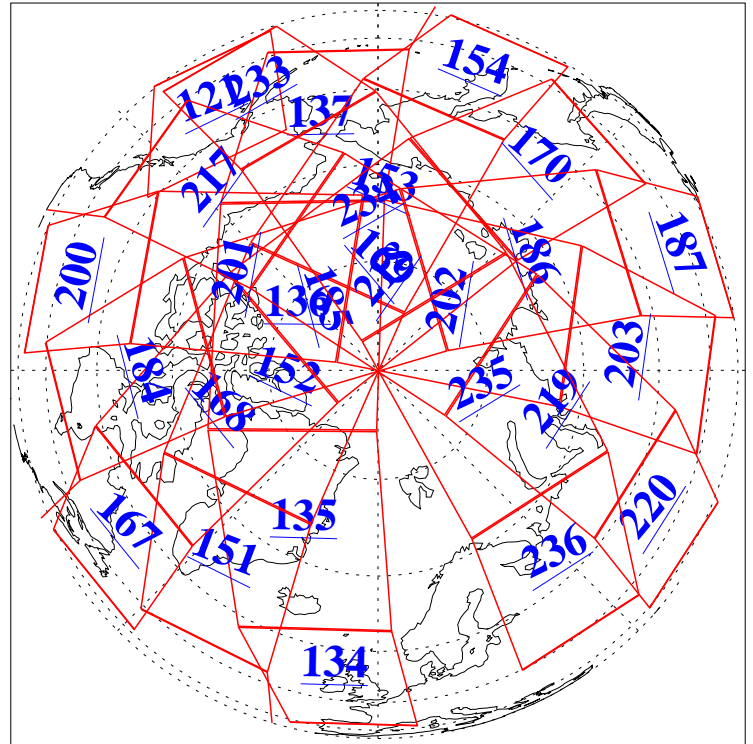

L1B Availability  
AMSU Granules: 240  
HSB Granules: 0  
AIRS Granules: 240

30 Dec 2011  
DoY 364  
Aqua Day 3527

Ascending Granules

Descending Granules

Legend: AMSU Available, HSB Available, AIRS Available

L1B Availability  
 AMSU Granules: 240  
 HSB Granules: 0  
 AIRS Granules: 240

30 Dec 2011  
 DoY 364  
 Aqua Day 3527

Northern Hemisphere Granules

Southern Hemisphere Granules

Legend: AMSU Available, HSB Available, AIRS Available