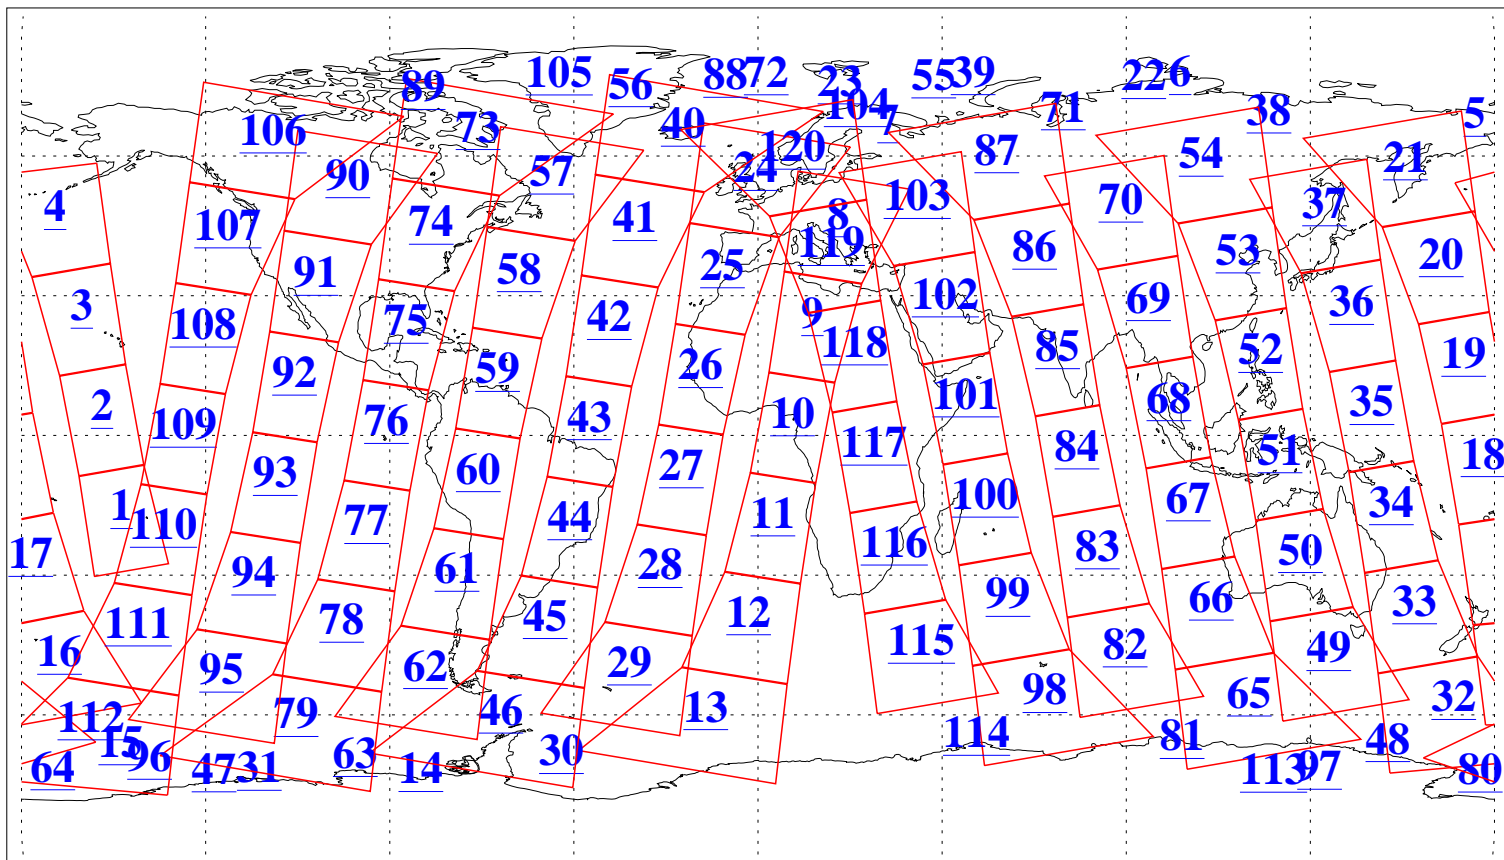

L1B Availability
AMSU Granules: 240
HSB Granules: 0
AIRS Granules: 240

28 Dec 2011
DoY 362
Aqua Day 3525
Granules: 1 to 120

Granules: 121 to 240

Legend: AMSU Available, HSB Available, AIRS Available

L1B Availability
AMSU Granules: 240
HSB Granules: 0
AIRS Granules: 240

28 Dec 2011
DoY 362
Aqua Day 3525
Ascending Granules

Descending Granules

Legend: AMSU Available, HSB Available, AIRS Available