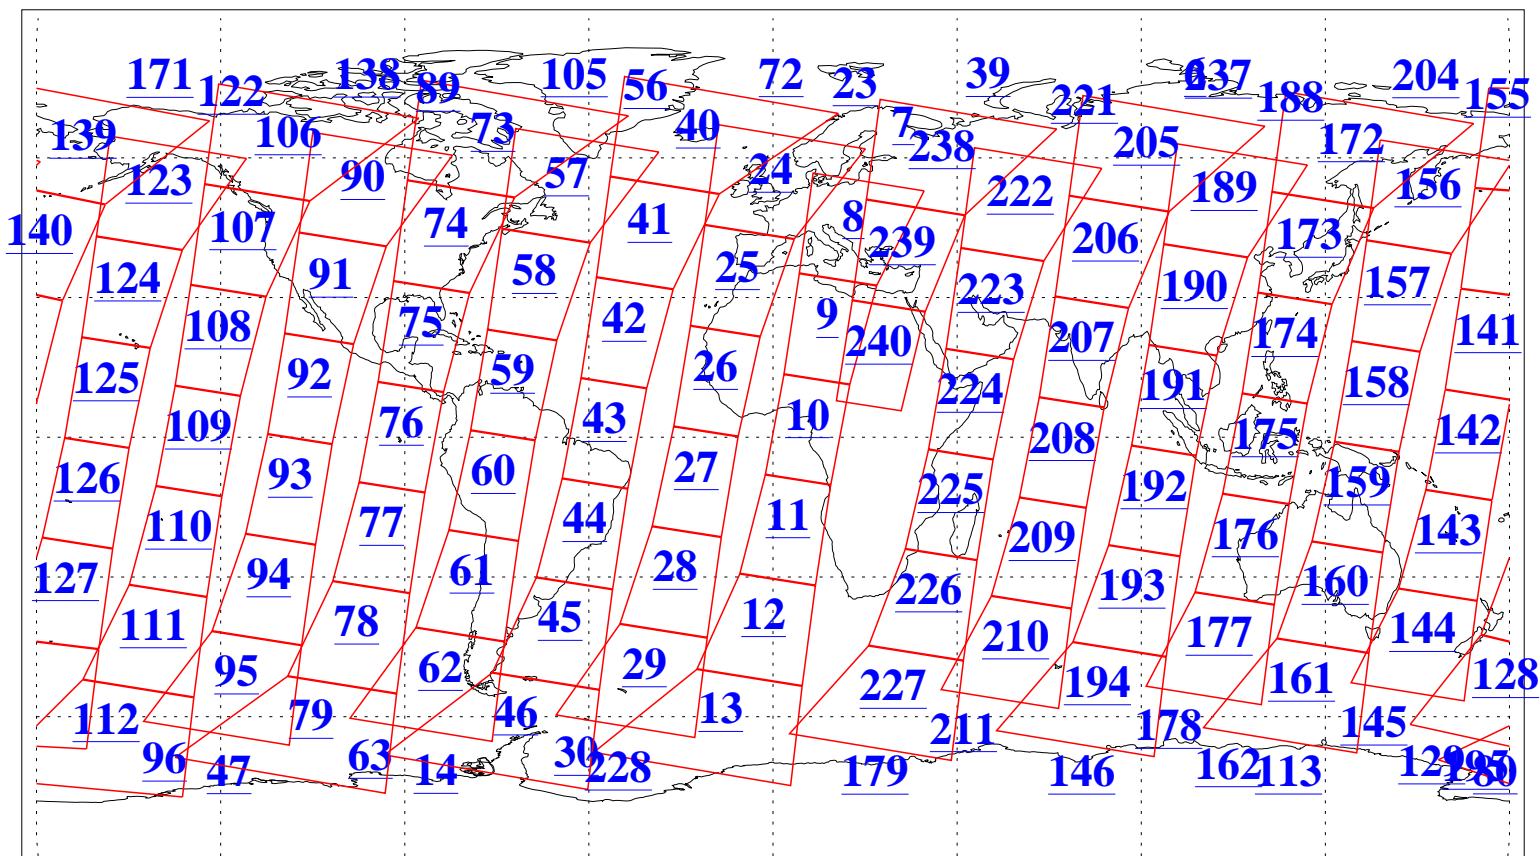

Legend: AMSU Available, HSB Available, AIRS Available