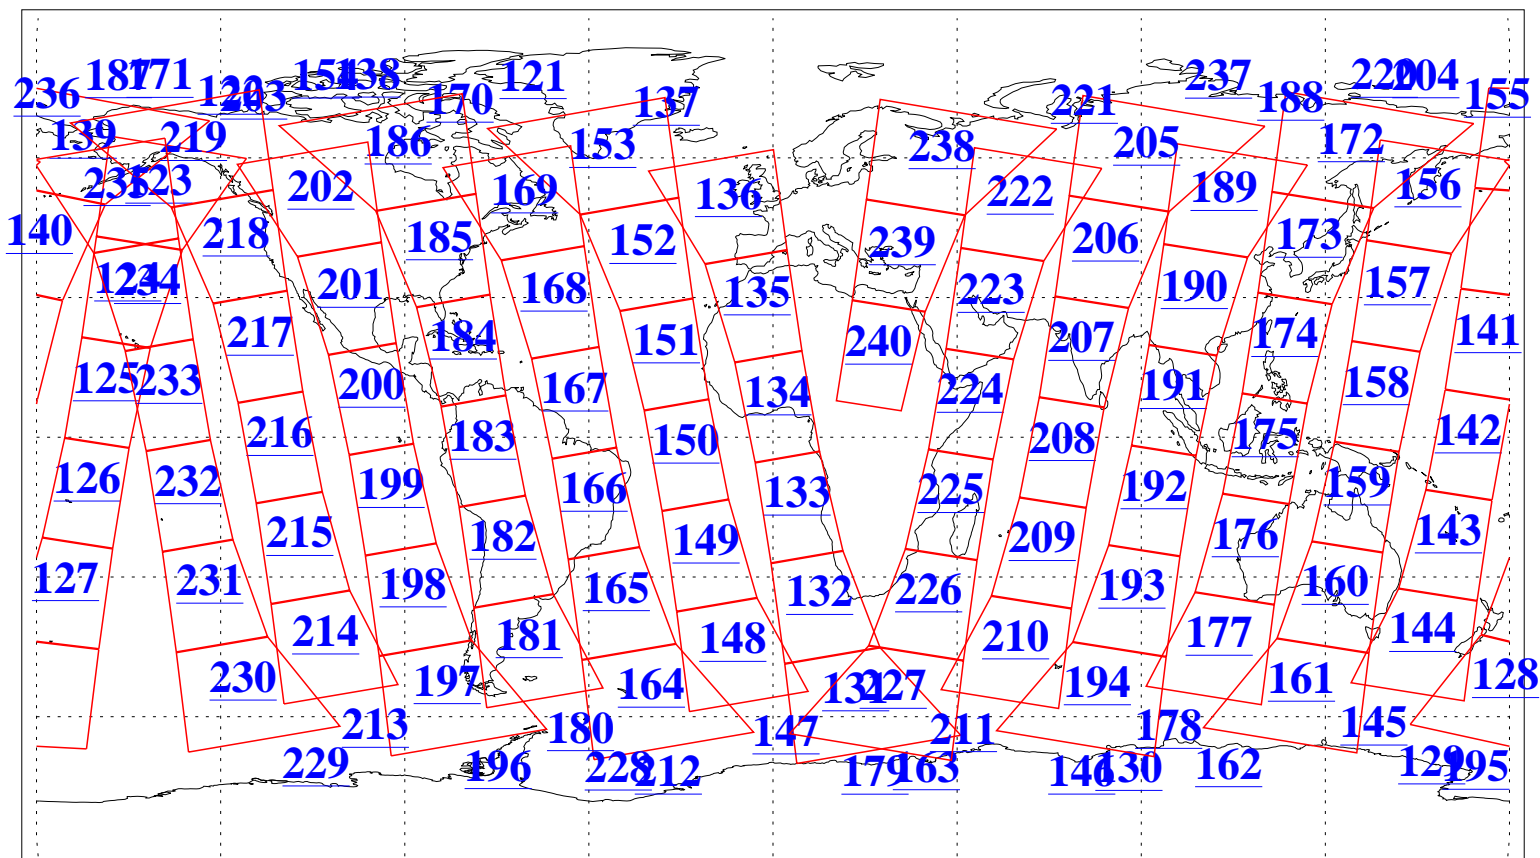

L1B Availability
AMSU Granules: 240
HSB Granules: 0
AIRS Granules: 240

28 Dec 2011
DoY 362
Aqua Day 3525
Granules: 1 to 120

Granules: 121 to 240

Legend: AMSU Available, HSB Available, AIRS Available

L1B Availability
AMSU Granules: 240
HSB Granules: 0
AIRS Granules: 240