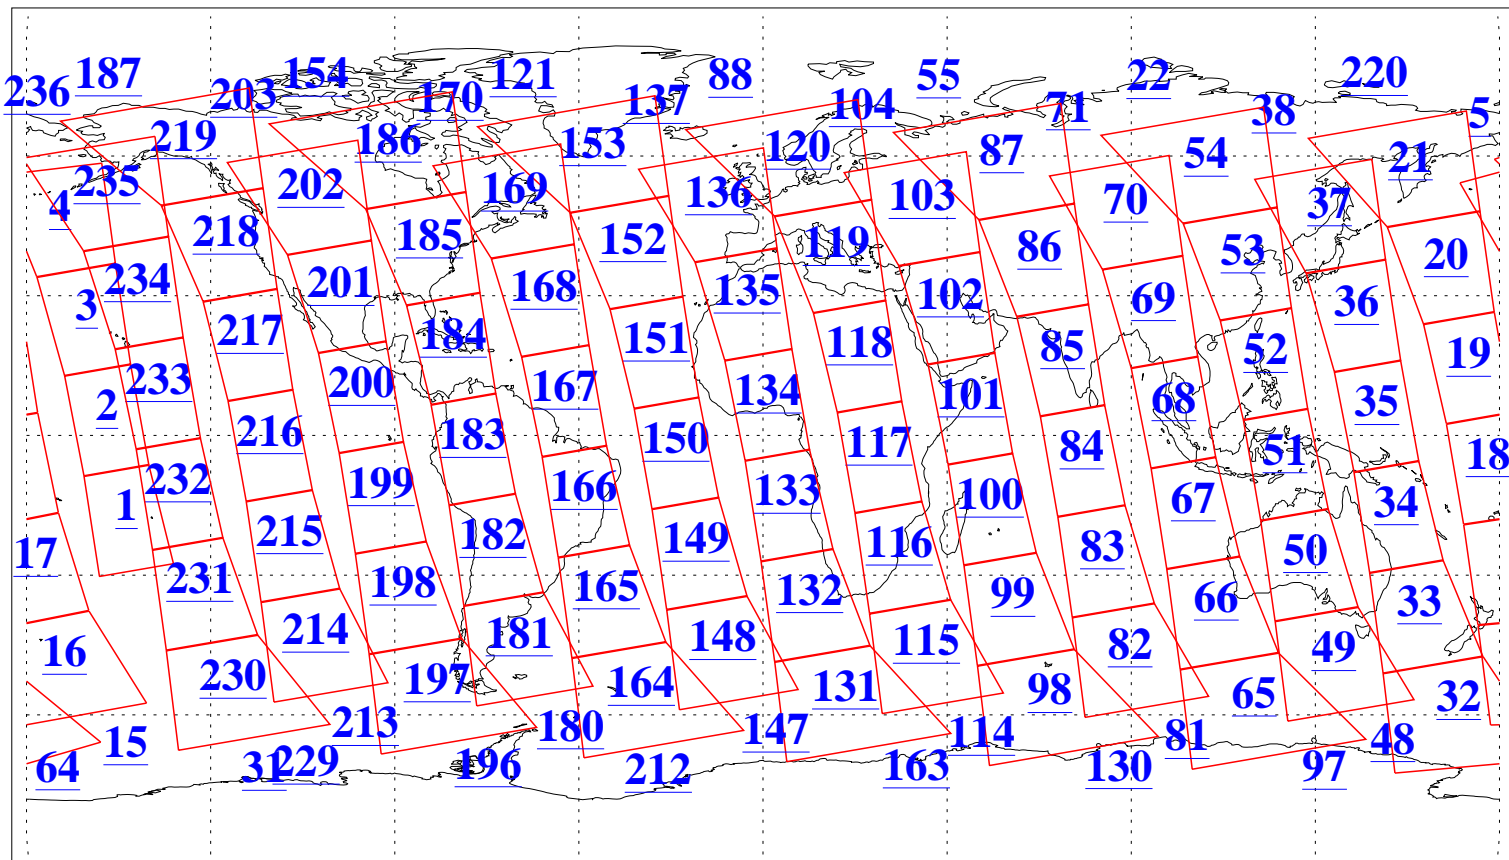

L1B Availability
AMSU Granules: 240
HSB Granules: 0
AIRS Granules: 240

28 Dec 2011
DoY 362
Aqua Day 3525
Ascending Granules

Descending Granules