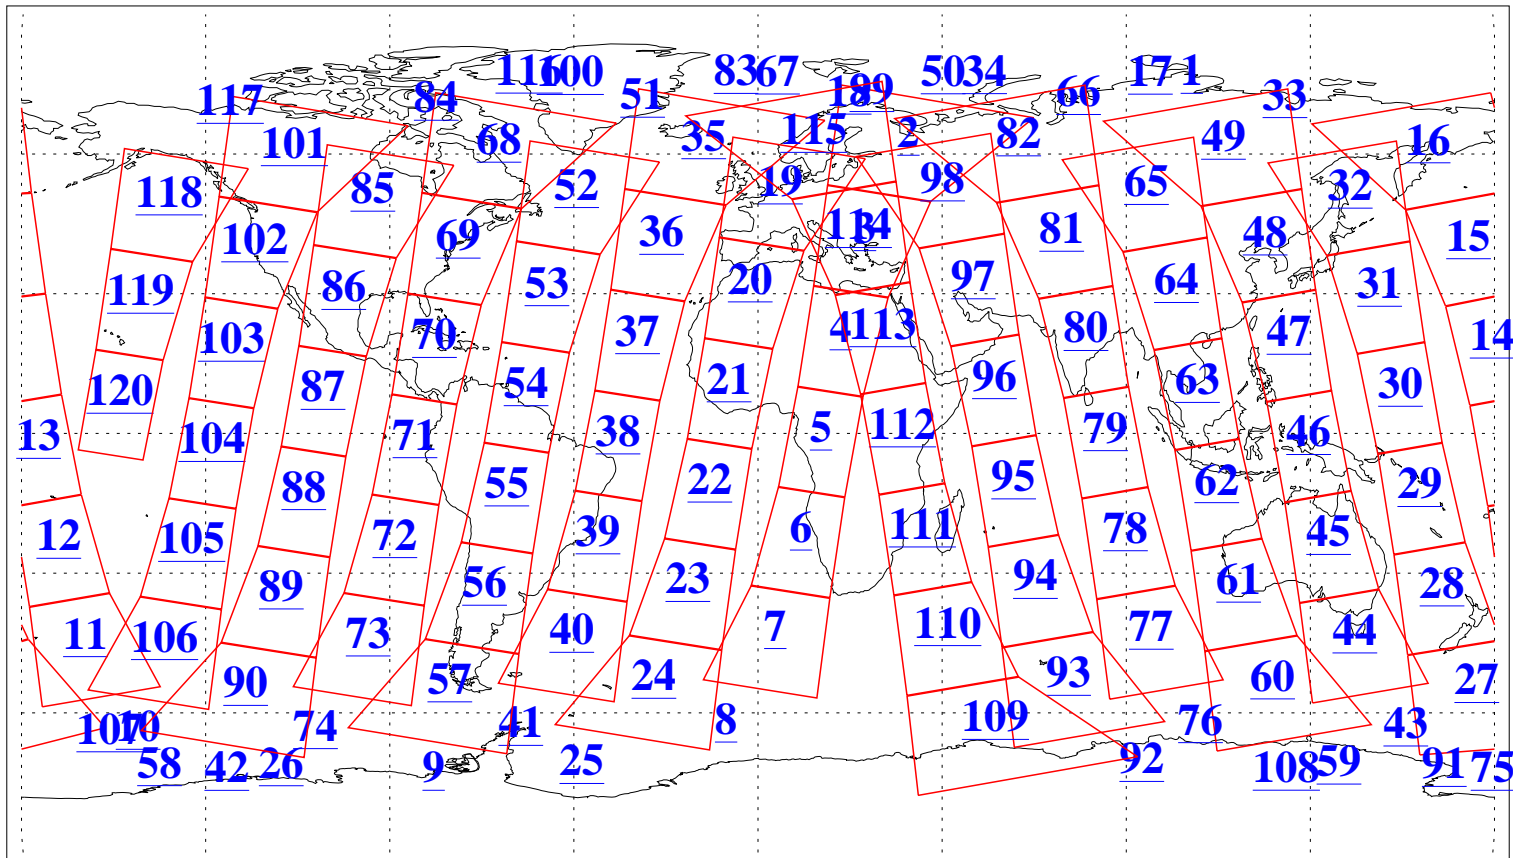

L1B Availability
AMSU Granules: 240
HSB Granules: 0
AIRS Granules: 240

25 Dec 2011
DoY 359
Aqua Day 3522
Granules: 1 to 120

Granules: 121 to 240

Legend: AMSU Available, HSB Available, AIRS Available

L1B Availability
AMSU Granules: 240
HSB Granules: 0
AIRS Granules: 240

25 Dec 2011
DoY 359
Aqua Day 3522

Ascending Granules

Descending Granules

Legend: AMSU Available, HSB Available, AIRS Available

L1B Availability
 AMSU Granules: 240
 HSB Granules: 0
 AIRS Granules: 240

25 Dec 2011
 DoY 359
 Aqua Day 3522

Northern Hemisphere Granules

Southern Hemisphere Granules

Legend: AMSU Available, HSB Available, AIRS Available