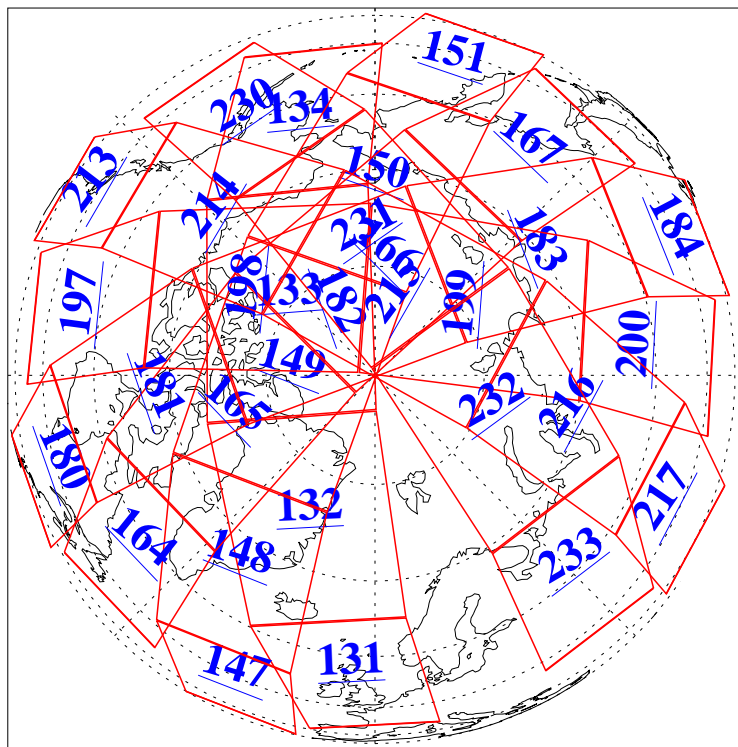

L1B Availability
AMSU Granules: 240
HSB Granules: 0
AIRS Granules: 240

25 Dec 2011
DoY 359
Aqua Day 3522
Granules: 1 to 120

Granules: 121 to 240

Legend: AMSU Available, HSB Available, AIRS Available

L1B Availability
AMSU Granules: 240
HSB Granules: 0
AIRS Granules: 240

25 Dec 2011
DoY 359
Aqua Day 3522

Ascending Granules

Descending Granules

Legend: AMSU Available, HSB Available, AIRS Available

L1B Availability
 AMSU Granules: 240
 HSB Granules: 0
 AIRS Granules: 240

25 Dec 2011
 DoY 359
 Aqua Day 3522

Northern Hemisphere Granules

Southern Hemisphere Granules

Legend: AMSU Available, HSB Available, AIRS Available