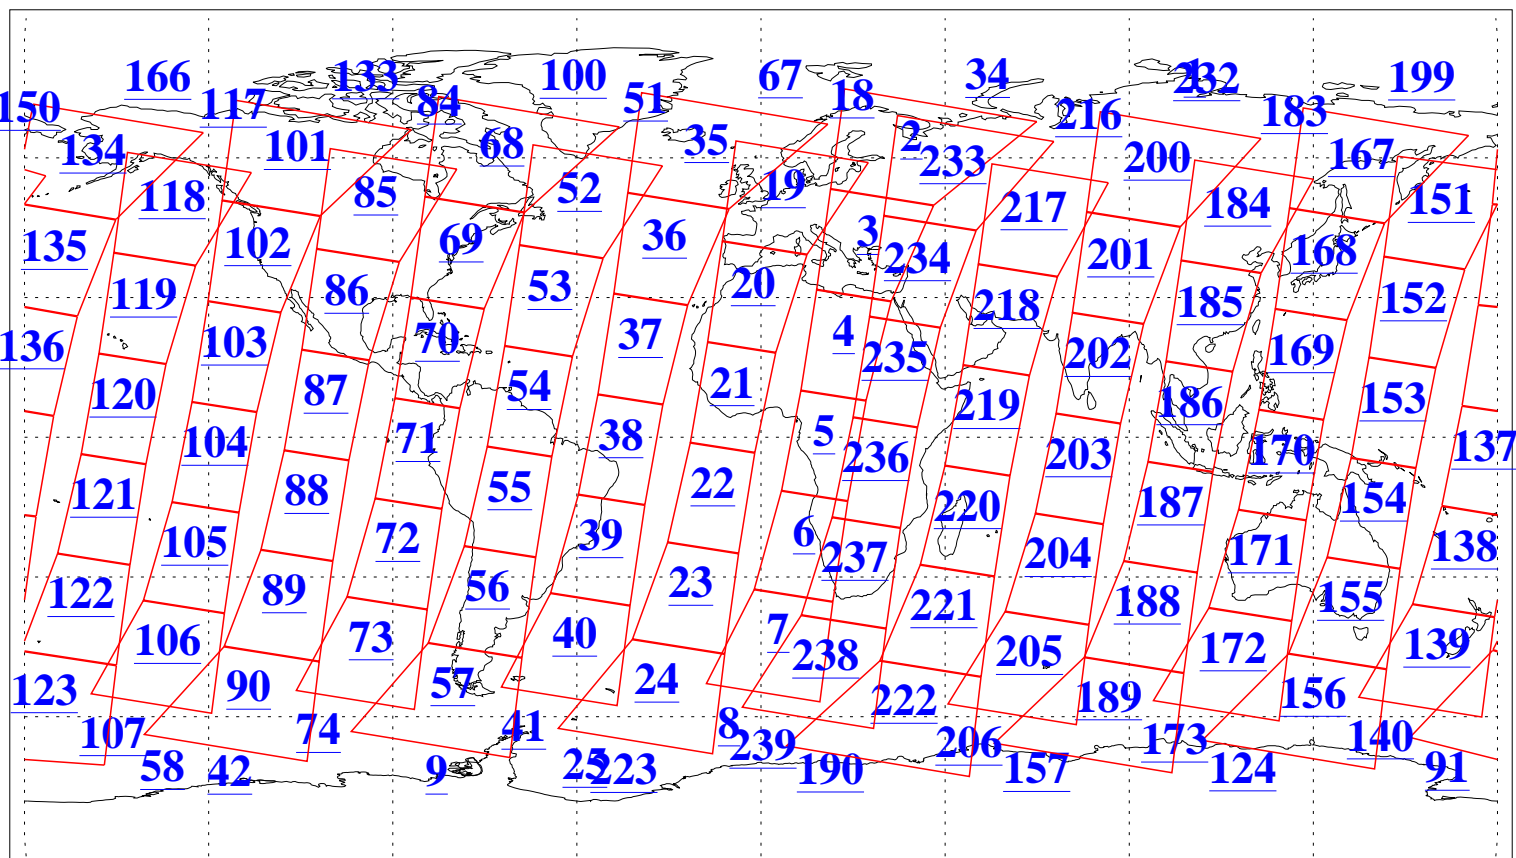

L1B Availability
AMSU Granules: 240
HSB Granules: 0
AIRS Granules: 240

25 Dec 2011
DoY 359
Aqua Day 3522
Granules: 1 to 120

Granules: 121 to 240

Legend: AMSU Available, HSB Available, AIRS Available

L1B Availability
AMSU Granules: 240
HSB Granules: 0
AIRS Granules: 240

25 Dec 2011
DoY 359
Aqua Day 3522

Ascending Granules

Descending Granules

Legend: AMSU Available, HSB Available, AIRS Available

L1B Availability
 AMSU Granules: 240
 HSB Granules: 0
 AIRS Granules: 240

25 Dec 2011
 DoY 359
 Aqua Day 3522

Northern Hemisphere Granules

Southern Hemisphere Granules

Legend: AMSU Available, HSB Available, AIRS Available