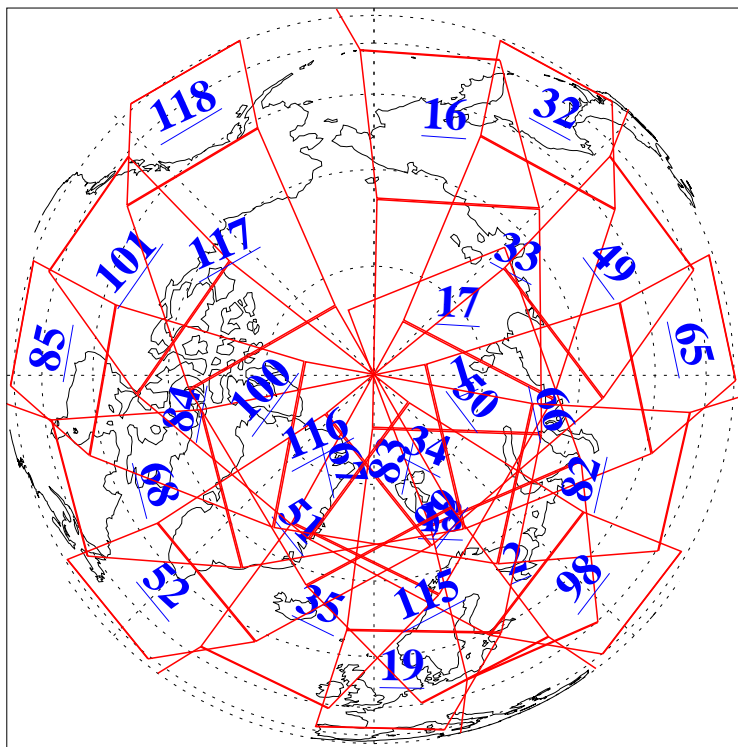

L1B Availability
AMSU Granules: 240
HSB Granules: 0
AIRS Granules: 240

25 Dec 2011
DoY 359
Aqua Day 3522
Granules: 1 to 120

Granules: 121 to 240

Legend: AMSU Available, HSB Available, AIRS Available

L1B Availability
AMSU Granules: 240
HSB Granules: 0
AIRS Granules: 240

25 Dec 2011
DoY 359
Aqua Day 3522

Ascending Granules

Descending Granules

Legend: AMSU Available, HSB Available, AIRS Available

L1B Availability
 AMSU Granules: 240
 HSB Granules: 0
 AIRS Granules: 240

25 Dec 2011
 DoY 359
 Aqua Day 3522

Northern Hemisphere Granules

Southern Hemisphere Granules

Legend: AMSU Available, HSB Available, AIRS Available