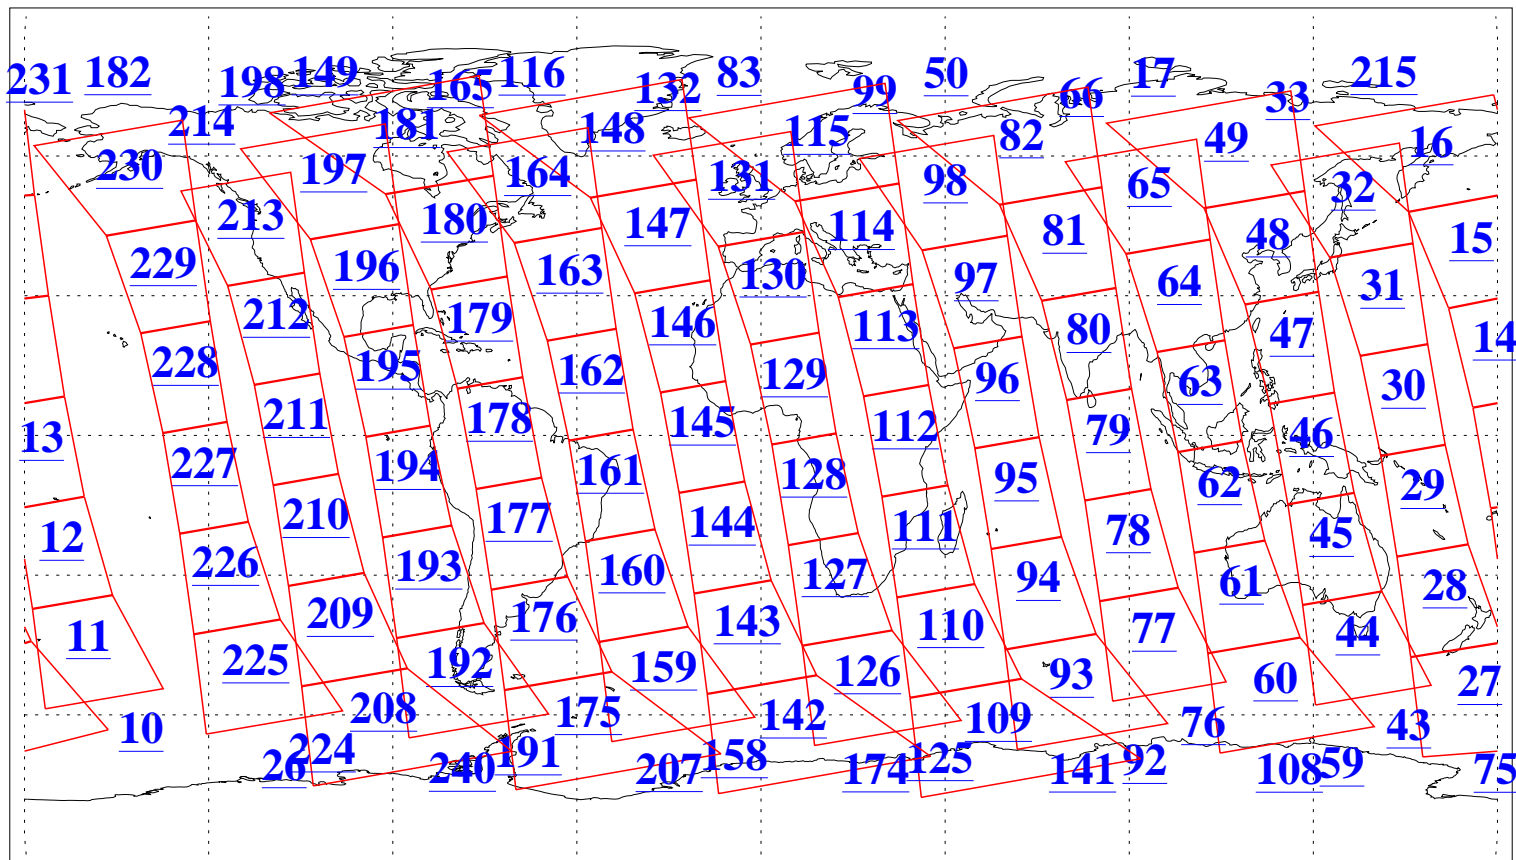

L1B Availability
AMSU Granules: 240
HSB Granules: 0
AIRS Granules: 240

25 Dec 2011
DoY 359
Aqua Day 3522
Granules: 1 to 120

Granules: 121 to 240

Legend: AMSU Available, HSB Available, AIRS Available

L1B Availability
AMSU Granules: 240
HSB Granules: 0
AIRS Granules: 240

25 Dec 2011
DoY 359
Aqua Day 3522

Ascending Granules

Descending Granules

Legend: AMSU Available, HSB Available, AIRS Available

L1B Availability
 AMSU Granules: 240
 HSB Granules: 0
 AIRS Granules: 240

25 Dec 2011
 DoY 359
 Aqua Day 3522

Northern Hemisphere Granules

Southern Hemisphere Granules

Legend: AMSU Available, HSB Available, AIRS Available