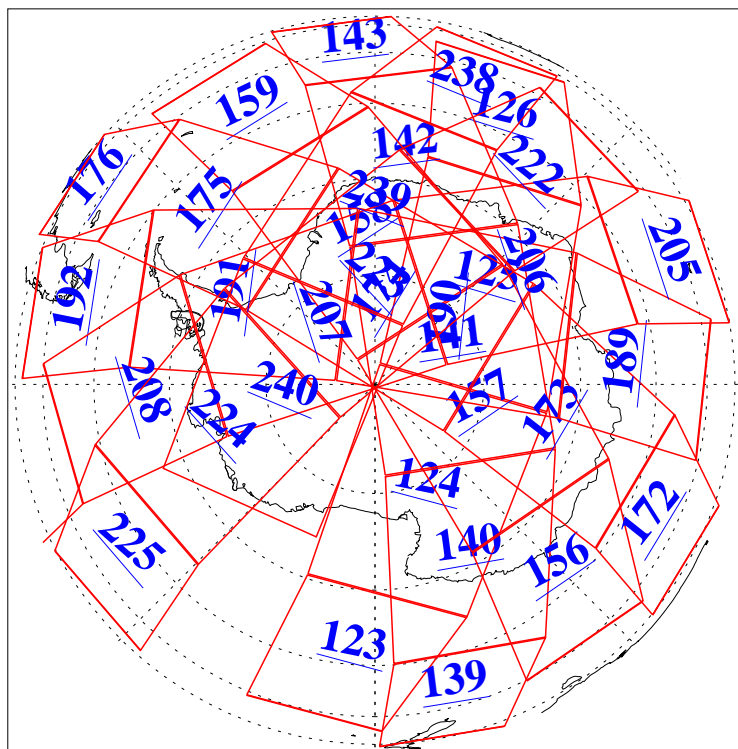

L1B Availability
AMSU Granules: 240
HSB Granules: 0
AIRS Granules: 240

25 Dec 2011
DoY 359
Aqua Day 3522
Granules: 1 to 120

Granules: 121 to 240

Legend: AMSU Available, HSB Available, AIRS Available

L1B Availability
AMSU Granules: 240
HSB Granules: 0
AIRS Granules: 240

25 Dec 2011
DoY 359
Aqua Day 3522

Ascending Granules

Descending Granules

Legend: AMSU Available, HSB Available, AIRS Available

L1B Availability
 AMSU Granules: 240
 HSB Granules: 0
 AIRS Granules: 240

25 Dec 2011
 DoY 359
 Aqua Day 3522

Northern Hemisphere Granules

Southern Hemisphere Granules

Legend: AMSU Available, HSB Available, AIRS Available