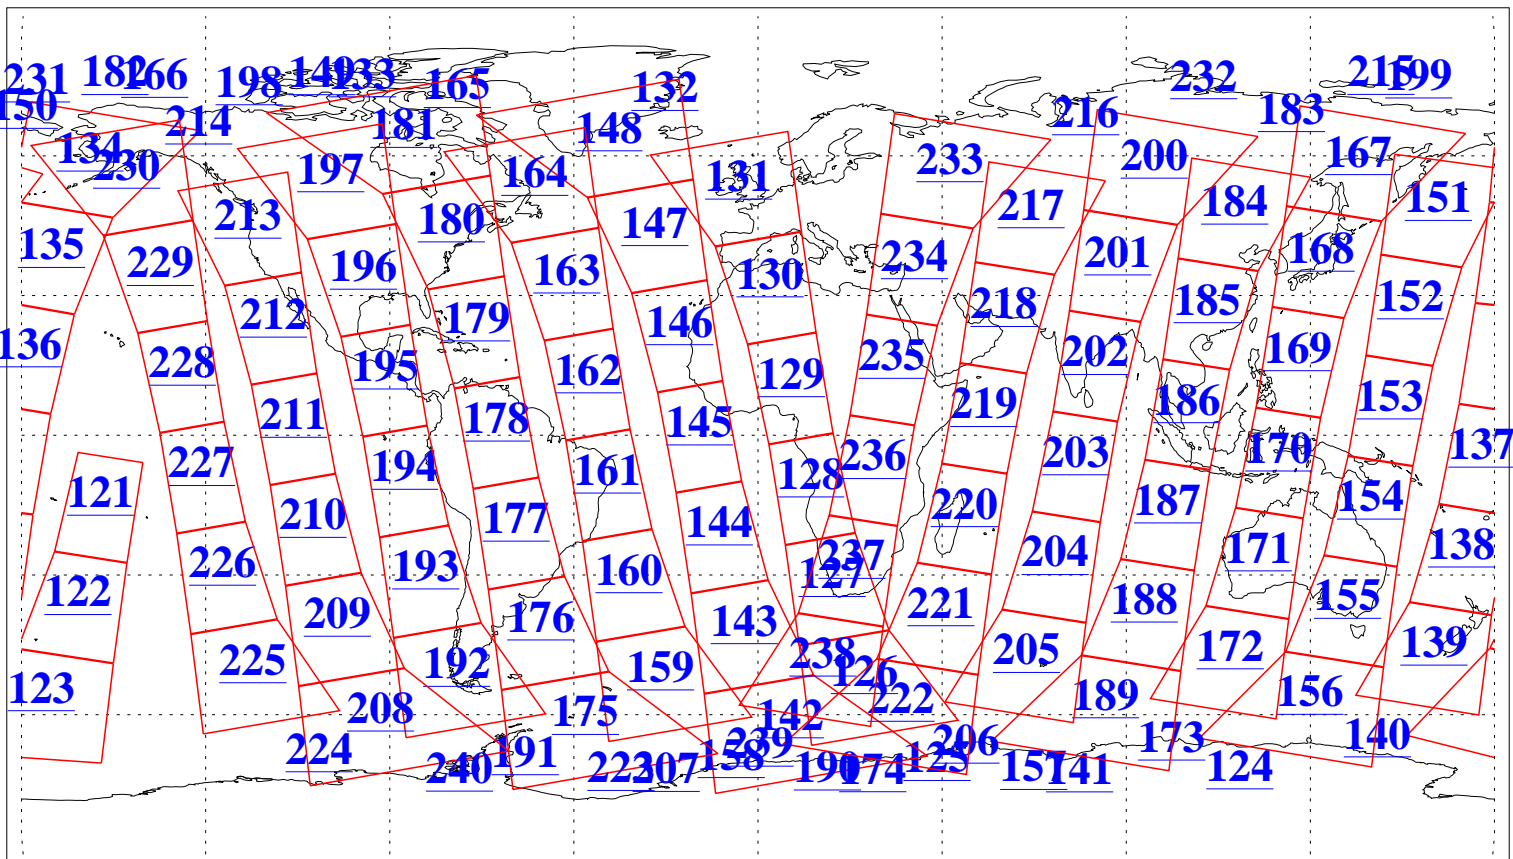

L1B Availability
AMSU Granules: 240
HSB Granules: 0
AIRS Granules: 240

25 Dec 2011
DoY 359
Aqua Day 3522
Granules: 1 to 120

Granules: 121 to 240

Legend: AMSU Available, HSB Available, AIRS Available

L1B Availability
AMSU Granules: 240
HSB Granules: 0
AIRS Granules: 240

25 Dec 2011
DoY 359
Aqua Day 3522

Ascending Granules

Descending Granules

Legend: AMSU Available, HSB Available, AIRS Available

L1B Availability
 AMSU Granules: 240
 HSB Granules: 0
 AIRS Granules: 240

25 Dec 2011
 DoY 359
 Aqua Day 3522

Northern Hemisphere Granules

Southern Hemisphere Granules

Legend: AMSU Available, HSB Available, AIRS Available