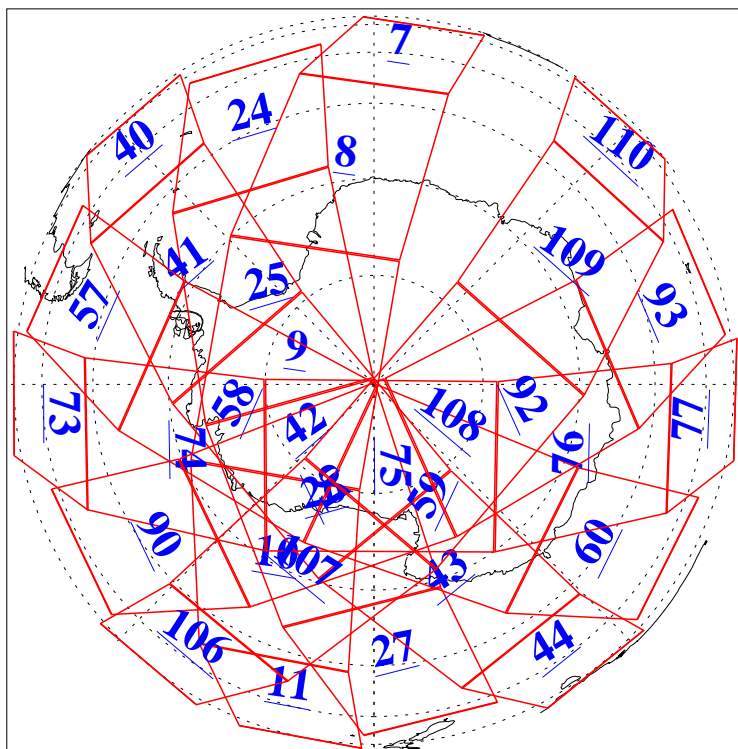

L1B Availability
AMSU Granules: 240
HSB Granules: 0
AIRS Granules: 240

25 Dec 2011
DoY 359
Aqua Day 3522
Granules: 1 to 120

Granules: 121 to 240

Legend: AMSU Available, HSB Available, AIRS Available

L1B Availability
AMSU Granules: 240
HSB Granules: 0
AIRS Granules: 240

25 Dec 2011
DoY 359
Aqua Day 3522

Ascending Granules

Descending Granules

Legend: AMSU Available, HSB Available, AIRS Available

L1B Availability
 AMSU Granules: 240
 HSB Granules: 0
 AIRS Granules: 240

25 Dec 2011
 DoY 359
 Aqua Day 3522

Northern Hemisphere Granules

Southern Hemisphere Granules

Legend: AMSU Available, HSB Available, AIRS Available