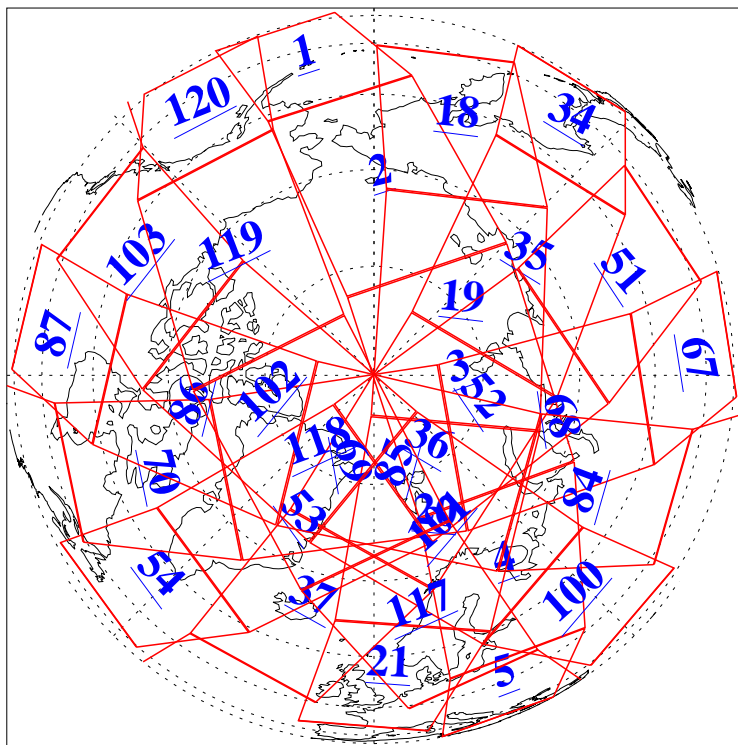

L1B Availability
AMSU Granules: 240
HSB Granules: 0
AIRS Granules: 240

23 Dec 2011
DoY 357
Aqua Day 3520
Granules: 1 to 120

Granules: 121 to 240

Legend: AMSU Available, HSB Available, AIRS Available

L1B Availability
AMSU Granules: 240
HSB Granules: 0
AIRS Granules: 240

23 Dec 2011
DoY 357
Aqua Day 3520

Ascending Granules

Descending Granules

Legend: AMSU Available, HSB Available, AIRS Available

L1B Availability
 AMSU Granules: 240
 HSB Granules: 0
 AIRS Granules: 240

23 Dec 2011
 DoY 357
 Aqua Day 3520

Northern Hemisphere Granules

Southern Hemisphere Granules

Legend: AMSU Available, HSB Available, AIRS Available