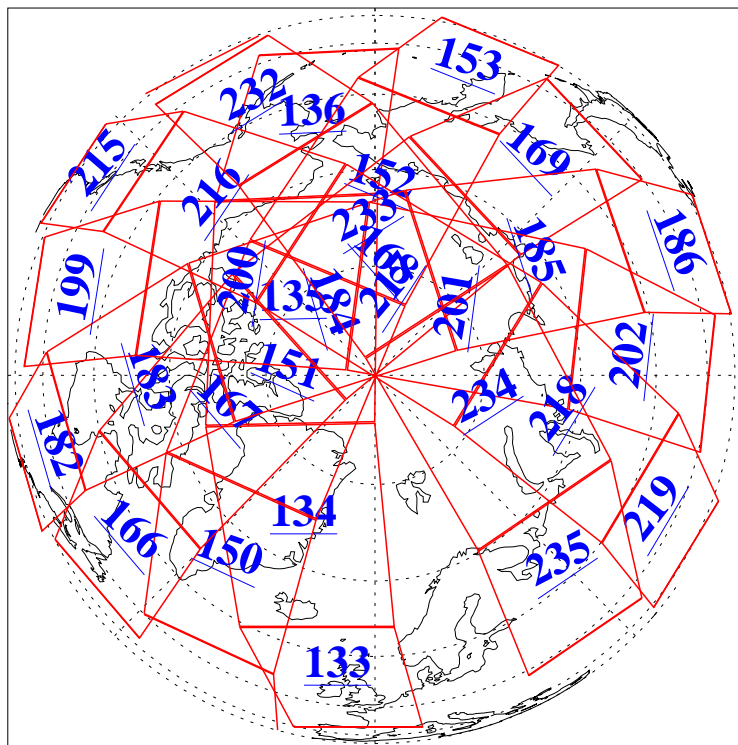

L1B Availability
AMSU Granules: 240
HSB Granules: 0
AIRS Granules: 240

23 Dec 2011
DoY 357
Aqua Day 3520
Granules: 1 to 120

Granules: 121 to 240

Legend: AMSU Available, HSB Available, AIRS Available

L1B Availability
AMSU Granules: 240
HSB Granules: 0
AIRS Granules: 240

23 Dec 2011
DoY 357
Aqua Day 3520

Ascending Granules

Descending Granules

Legend: AMSU Available, HSB Available, AIRS Available

L1B Availability
 AMSU Granules: 240
 HSB Granules: 0
 AIRS Granules: 240

23 Dec 2011
 DoY 357
 Aqua Day 3520

Northern Hemisphere Granules

Southern Hemisphere Granules

Legend: AMSU Available, HSB Available, AIRS Available