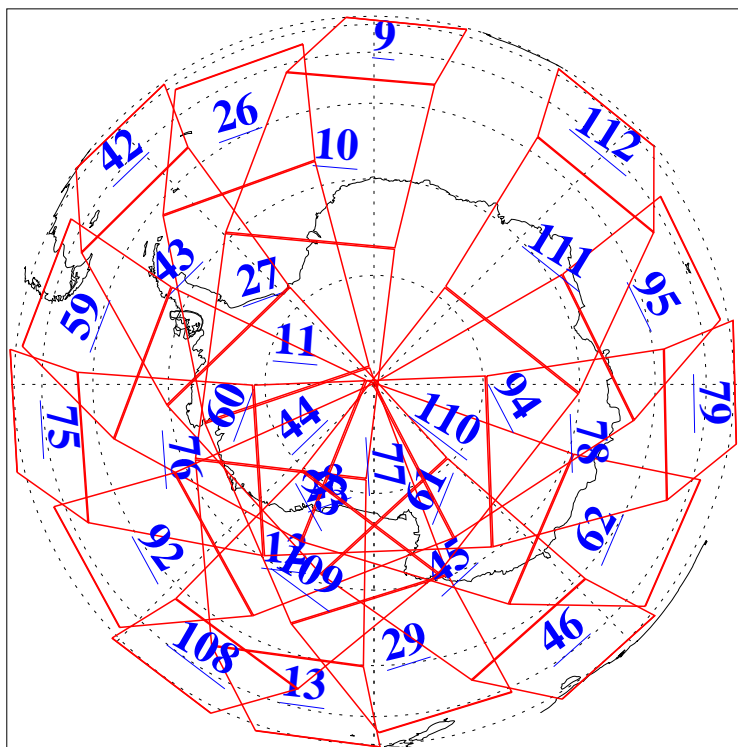

L1B Availability
AMSU Granules: 240
HSB Granules: 0
AIRS Granules: 240

23 Dec 2011
DoY 357
Aqua Day 3520
Granules: 1 to 120

Granules: 121 to 240

Legend: AMSU Available, HSB Available, AIRS Available

L1B Availability
AMSU Granules: 240
HSB Granules: 0
AIRS Granules: 240

23 Dec 2011
DoY 357
Aqua Day 3520

Ascending Granules

Descending Granules

Legend: AMSU Available, HSB Available, AIRS Available

L1B Availability
 AMSU Granules: 240
 HSB Granules: 0
 AIRS Granules: 240

23 Dec 2011
 DoY 357
 Aqua Day 3520

Northern Hemisphere Granules

Southern Hemisphere Granules

Legend: AMSU Available, HSB Available, AIRS Available