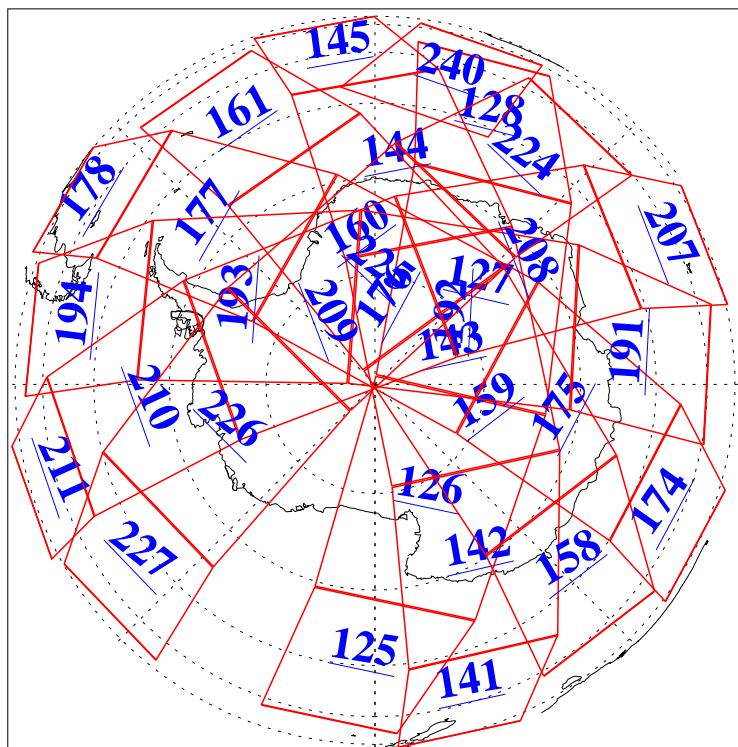

L1B Availability
AMSU Granules: 240
HSB Granules: 0
AIRS Granules: 240

23 Dec 2011
DoY 357
Aqua Day 3520
Granules: 1 to 120

Granules: 121 to 240

Legend: AMSU Available, HSB Available, AIRS Available

L1B Availability
AMSU Granules: 240
HSB Granules: 0
AIRS Granules: 240

23 Dec 2011
DoY 357
Aqua Day 3520

Ascending Granules

Descending Granules

Legend: AMSU Available, HSB Available, AIRS Available

L1B Availability
 AMSU Granules: 240
 HSB Granules: 0
 AIRS Granules: 240

23 Dec 2011
 DoY 357
 Aqua Day 3520

Northern Hemisphere Granules

Southern Hemisphere Granules

Legend: AMSU Available, HSB Available, AIRS Available