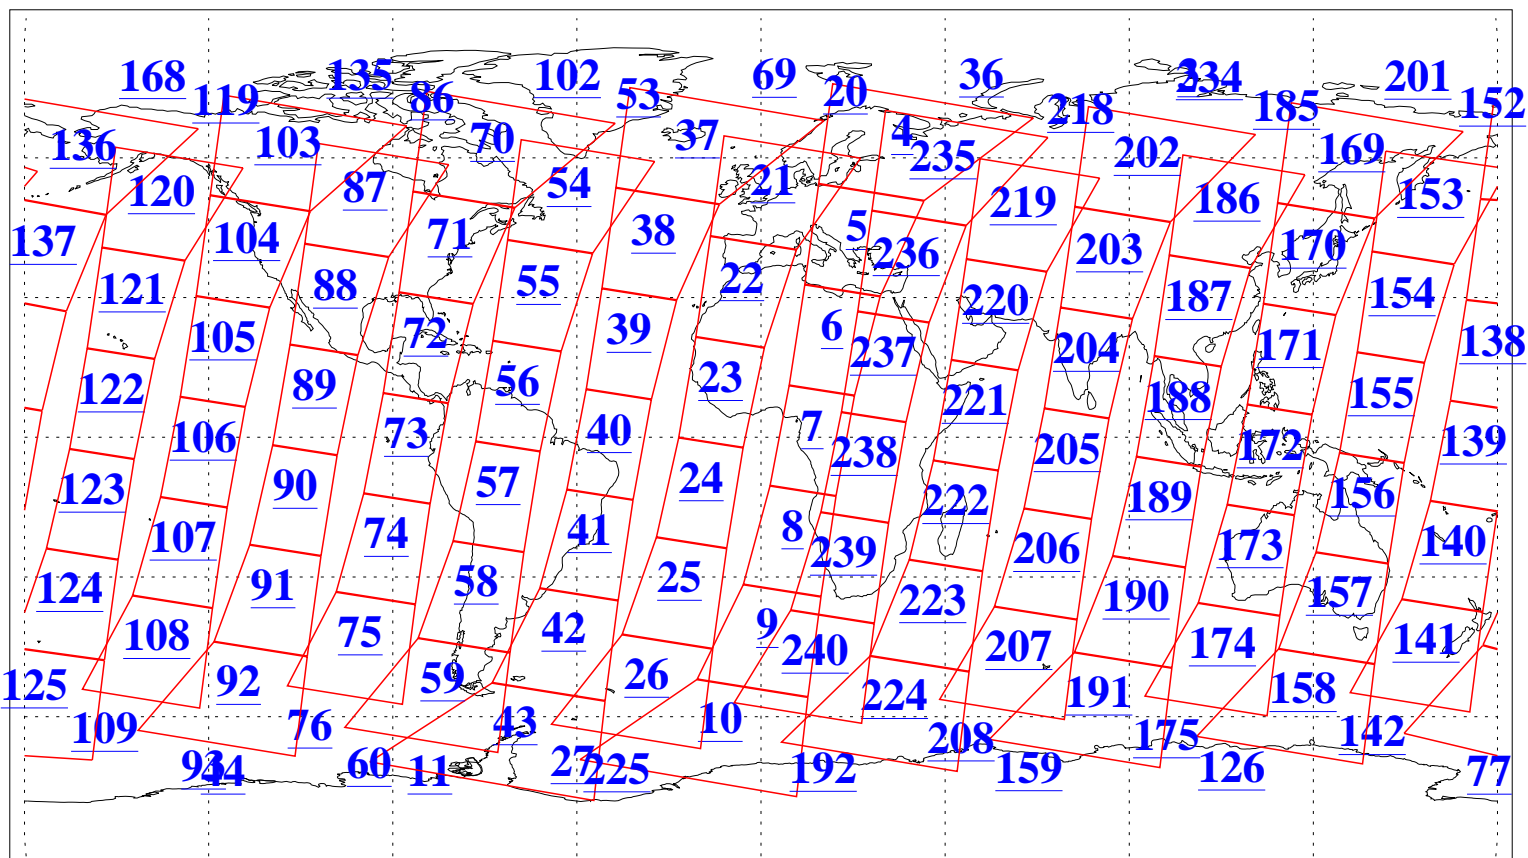

L1B Availability
AMSU Granules: 240
HSB Granules: 0
AIRS Granules: 240

23 Dec 2011
DoY 357
Aqua Day 3520
Granules: 1 to 120

Granules: 121 to 240

Legend: AMSU Available, HSB Available, AIRS Available

L1B Availability
AMSU Granules: 240
HSB Granules: 0
AIRS Granules: 240

23 Dec 2011
DoY 357
Aqua Day 3520

Ascending Granules

Descending Granules

Legend: AMSU Available, HSB Available, AIRS Available

L1B Availability
 AMSU Granules: 240
 HSB Granules: 0
 AIRS Granules: 240

23 Dec 2011
 DoY 357
 Aqua Day 3520

Northern Hemisphere Granules

Southern Hemisphere Granules

Legend: AMSU Available, HSB Available, AIRS Available