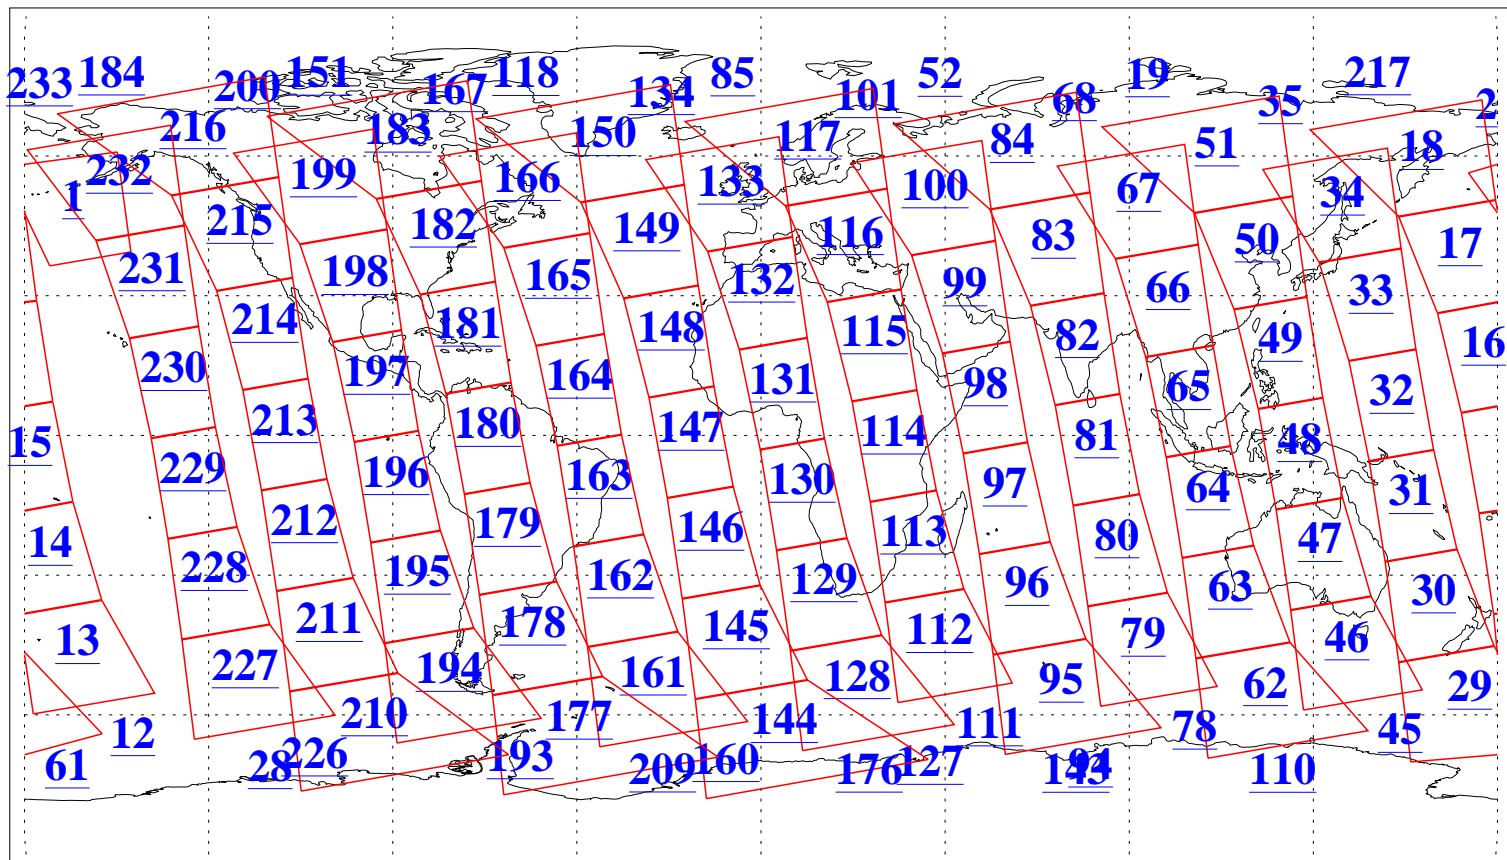

L1B Availability
AMSU Granules: 240
HSB Granules: 0
AIRS Granules: 240

23 Dec 2011
DoY 357
Aqua Day 3520
Granules: 1 to 120

Granules: 121 to 240

Legend: AMSU Available, HSB Available, AIRS Available

L1B Availability
AMSU Granules: 240
HSB Granules: 0
AIRS Granules: 240

23 Dec 2011
DoY 357
Aqua Day 3520

Ascending Granules

Descending Granules

Legend: AMSU Available, HSB Available, AIRS Available

L1B Availability
 AMSU Granules: 240
 HSB Granules: 0
 AIRS Granules: 240

23 Dec 2011
 DoY 357
 Aqua Day 3520

Northern Hemisphere Granules

Southern Hemisphere Granules

Legend: AMSU Available, HSB Available, AIRS Available