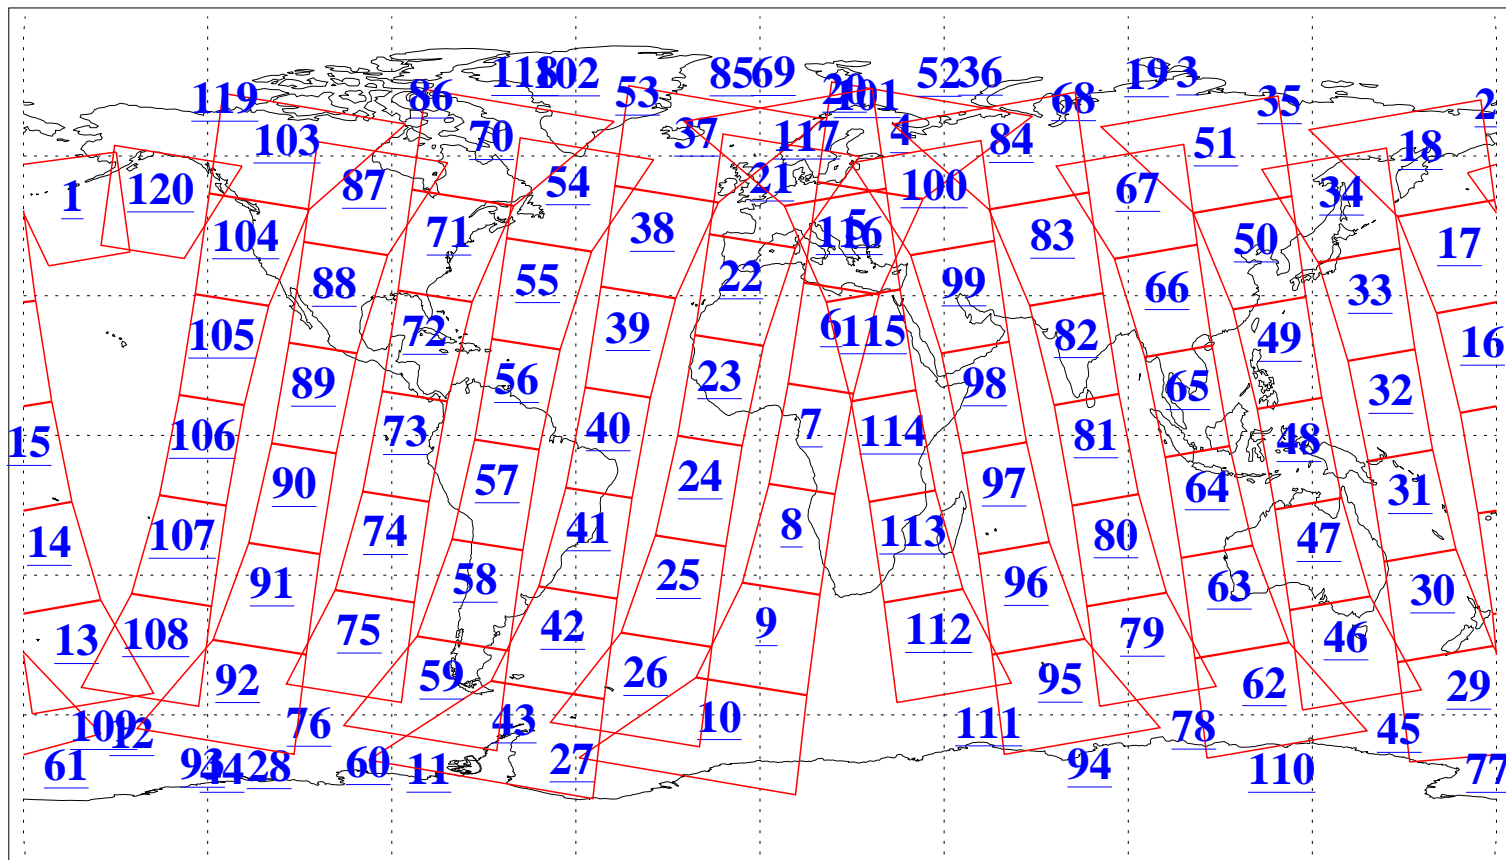

L1B Availability
AMSU Granules: 240
HSB Granules: 0
AIRS Granules: 240

23 Dec 2011
DoY 357
Aqua Day 3520
Granules: 1 to 120

Granules: 121 to 240

Legend: AMSU Available, HSB Available, AIRS Available

L1B Availability
AMSU Granules: 240
HSB Granules: 0
AIRS Granules: 240

23 Dec 2011
DoY 357
Aqua Day 3520

Ascending Granules

Descending Granules

Legend: AMSU Available, HSB Available, AIRS Available

L1B Availability
 AMSU Granules: 240
 HSB Granules: 0
 AIRS Granules: 240

23 Dec 2011
 DoY 357
 Aqua Day 3520

Northern Hemisphere Granules

Southern Hemisphere Granules

Legend: AMSU Available, HSB Available, AIRS Available