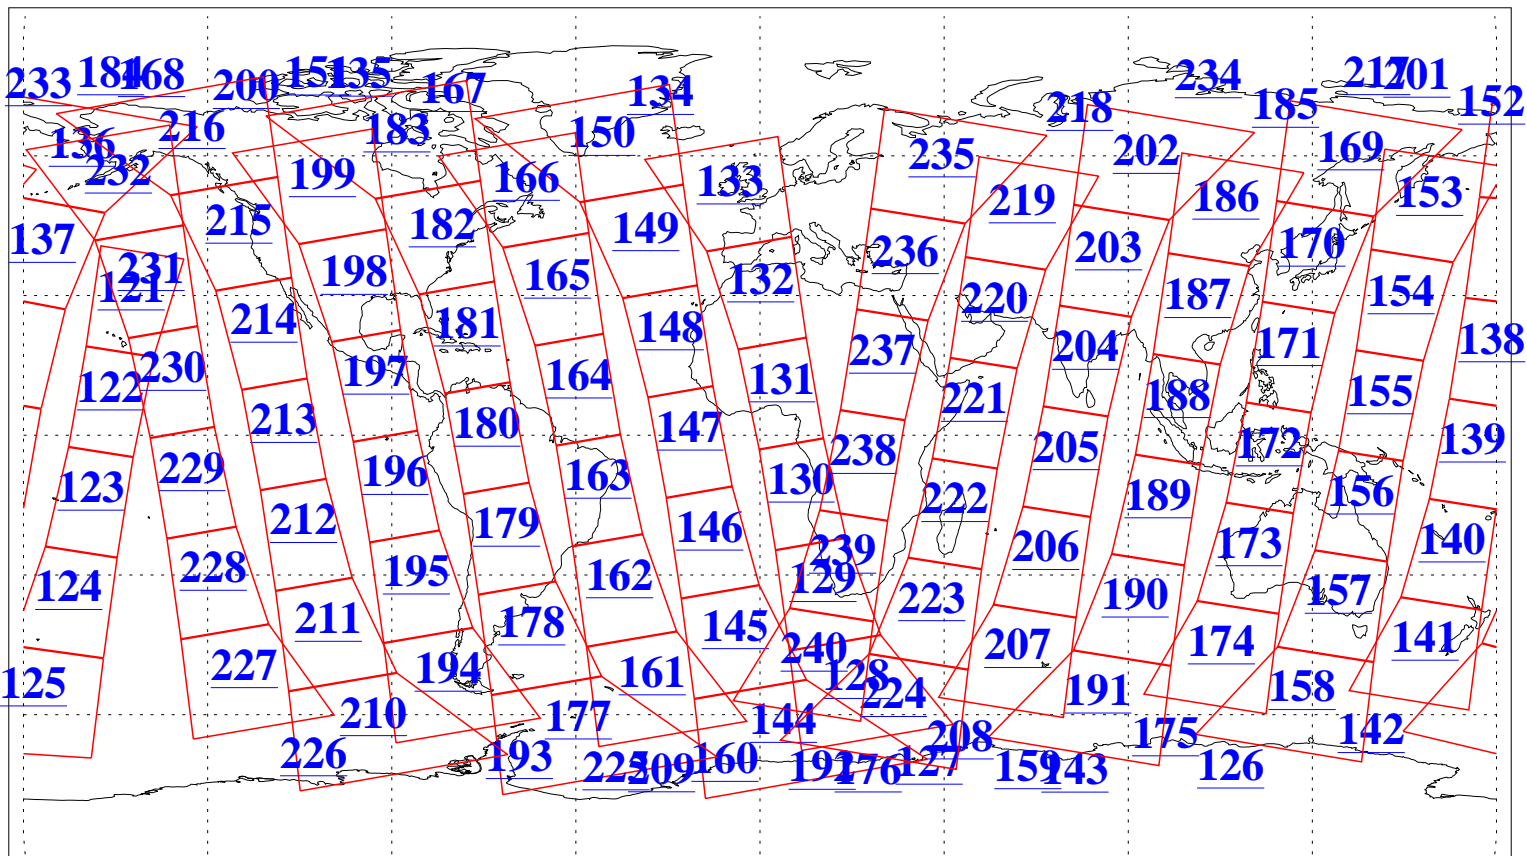

L1B Availability
AMSU Granules: 240
HSB Granules: 0
AIRS Granules: 240

23 Dec 2011
DoY 357
Aqua Day 3520
Granules: 1 to 120

Granules: 121 to 240

Legend: AMSU Available, HSB Available, AIRS Available

L1B Availability
AMSU Granules: 240
HSB Granules: 0
AIRS Granules: 240

23 Dec 2011
DoY 357
Aqua Day 3520

Ascending Granules

Descending Granules

Legend: AMSU Available, HSB Available, AIRS Available

L1B Availability
 AMSU Granules: 240
 HSB Granules: 0
 AIRS Granules: 240

23 Dec 2011
 DoY 357
 Aqua Day 3520

Northern Hemisphere Granules

Southern Hemisphere Granules

Legend: AMSU Available, HSB Available, AIRS Available